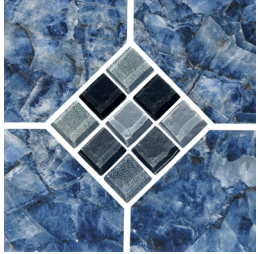

BLACK 6x6
JUP-BLK

DECO IS AN UPGRADE / SOLD BY THE PIECE

PORCELAIN TILE

VENUS SKY 6X6
ARCTIC SILVER LEDGER STONE

GROUP 3 **VENUS**

SKY DECO
VEN SKY-DEC

SKY 6x6
VEN-SKY

BLUE 6x6
VEN-BLU

BLUE DECO
VEN BLU-DEC

GROUP 3 **CLOUD**

BLUE DECO
CLD BLU-DEC

BLUE 6x6
CLD-BLU

EMERALD 6x6
CLD-EME

EMERALD DECO
CLD EME-DEC

NOTE: PORCELAIN, STONE, AND GLASS PRODUCTS MAY VARY IN COLORS AND SHADES. APPROVE PRODUCT PRIOR TO INSTALLATION.