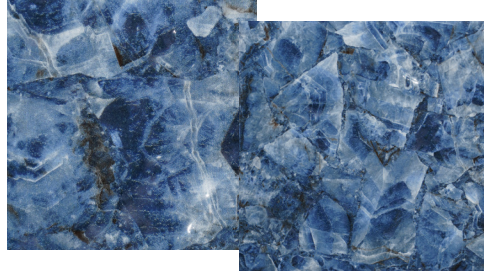

BLACK 6x6
JUP-BLK

DECO IS AN UPGRADE / SOLD BY THE PIECE

PORCELAIN TILE

VENUS SKY 6X6
ARCTIC SILVER LEDGER STONE

GROUP 3 **VENUS**

SKY DECO
VEN SKY-DEC

SKY 6x6
VEN-SKY

BLUE 6x6
VEN-BLU

BLUE DECO
VEN BLU-DEC

GROUP 3 **CLOUD**

BLUE DECO
CLD BLU-DEC

BLUE 6x6
CLD-BLU

EMERALD 6x6
CLD-EME

EMERALD DECO
CLD EME-DEC

NOTE: PORCELAIN, STONE, AND GLASS PRODUCTS MAY VARY IN COLORS AND SHADES. APPROVE PRODUCT PRIOR TO INSTALLATION.