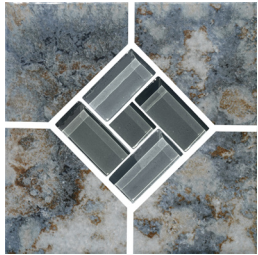

STRIPES 6X6
FRM-STP

GROUP 4 **HAMPTONS**

NOYACK 6X6
HMP-NYK

SHINNECOC 6X6
HMP-SHN

MONTAUK 6X6
HMP-MTK

DECO IS AN UPGRADE / SOLD BY THE PIECE

PORCELAIN TILE

SHELLS ICE 6X6
ROCKY MOUNTAIN LEDGER STONE

ICE DECO
SHL ICE-DEC

ICE 6x6
SHL-ICE

BLUE DECO
SHL BLU-DEC

BLUE 6x6
SHL-BLU

BLACK DECO
SHL BLK-DEC

BLACK 6x6
SHL-BLK

DECO IS AN UPGRADE / SOLD BY THE PIECE

PORCELAIN TILE