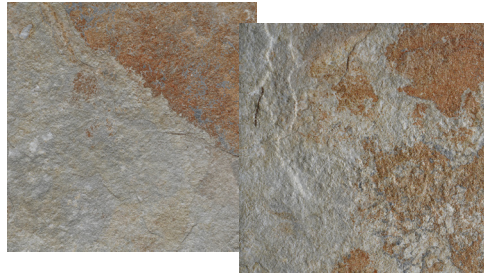

AQUA DECO
CRL AQU-DEC

AQUA 6x6
CRL-AQU

DECO IS AN UPGRADE / SOLD BY THE PIECE

PORCELAIN TILE

PHOENIX CANYON 6X6
MUSHROOM LEDGER STONE

GROUP 3 PHOENIX

CANYON DECO
PHX CYN-DEC

CANYON 6x6
PHX-CYN