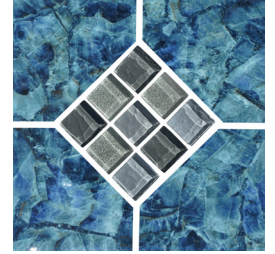

BLACK 6x6
JUP-BLK

DECO IS AN UPGRADE / SOLD BY THE PIECE

PORCELAIN TILE

VENUS SKY 6X6
ARCTIC SILVER LEDGER STONE

GROUP 3 **VENUS**

SKY DECO
VEN SKY-DEC

SKY 6x6
VEN-SKY

BLUE 6x6
VEN-BLU

BLUE DECO
VEN BLU-DEC

GROUP 3 **CLOUD**

BLUE DECO
CLD BLU-DEC

BLUE 6x6
CLD-BLU

EMERALD 6x6
CLD-EME

EMERALD DECO
CLD EME-DEC

NOTE: PORCELAIN, STONE, AND GLASS PRODUCTS MAY VARY IN COLORS AND SHADES. APPROVE PRODUCT PRIOR TO INSTALLATION.