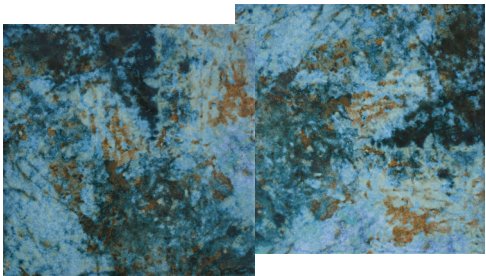

EMERALD 6X6
WAS-EME