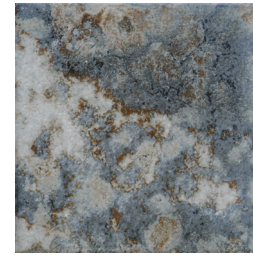

ICE DECO
SHL ICE-DEC

ICE 6x6
SHL-ICE

BLUE DECO
SHL BLU-DEC

BLUE 6x6
SHL-BLU

BLACK DECO
SHL BLK-DEC

BLACK 6x6
SHL-BLK

DECO IS AN UPGRADE / SOLD BY THE PIECE

PORCELAIN TILE