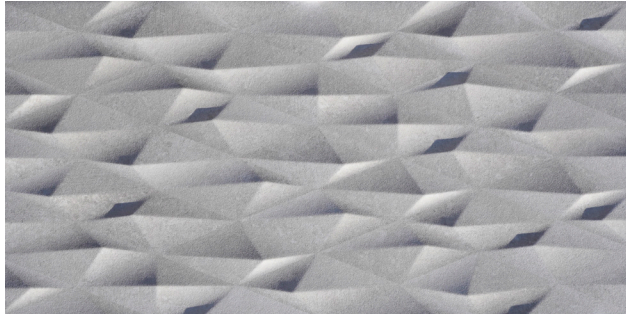

DIAMOND DESIGN 12X24
CRT-DIA