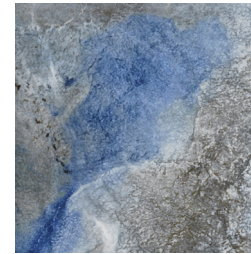

DECO IS AN UPGRADE / SOLD BY THE PIECE

PORCELAIN TILE

CIRRUS[®] BLACK 6X6
OWL BLEND LEDGER STONE

BLACK DECO
CRS BLK-DEC

BLACK 6x6
CRS-BLK

AZUL DECO
CRS AZL-DEC

AZUL 6x6
CRS-AZL

GREY DECO
CRS GRY-DEC