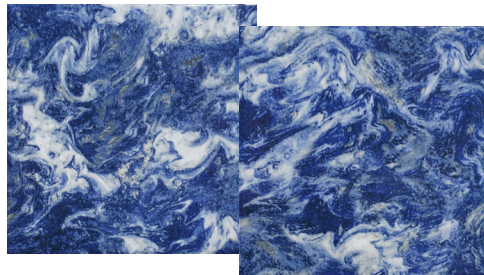

BLUE 6x6
CLD-BLU