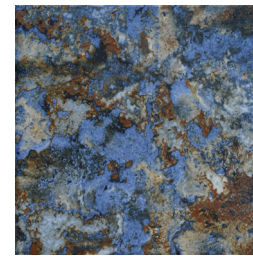

ICE DECO
SHL ICE-DEC

ICE 6x6
SHL-ICE

BLUE DECO
SHL BLU-DEC

BLUE 6x6
SHL-BLU

BLACK DECO
SHL BLK-DEC

BLACK 6x6
SHL-BLK

DECO IS AN UPGRADE / SOLD BY THE PIECE

PORCELAIN TILE