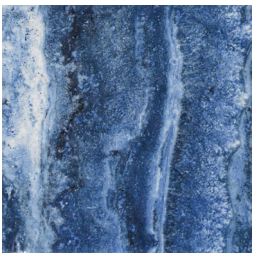

DECO IS AN UPGRADE / SOLD BY THE PIECE

PORCELAIN TILE

JUPITER SKY 6x6
ASTRO GREY LEDGER STONE

SKY DECO
JUP SKY-DEC

SKY 6x6
JUP-SKY

BLUE DECO
JUP BLU-DEC

BLUE 6x6
JUP-BLU

BLACK DECO
JUP BLK-DEC

BLACK 6x6
JUP-BLK

DECO IS AN UPGRADE / SOLD BY THE PIECE

PORCELAIN TILE

VENUS SKY 6X6
ARCTIC SILVER LEDGER STONE

GROUP 3 **VENUS**

SKY DECO
VEN SKY-DEC

SKY 6x6
VEN-SKY

BLUE 6x6
VEN-BLU

BLUE DECO
VEN BLU-DEC

GROUP 3 **CLOUD**

BLUE DECO
CLD BLU-DEC

BLUE 6x6
CLD-BLU

EMERALD 6x6
CLD-EME

EMERALD DECO
CLD EME-DEC

NOTE: PORCELAIN, STONE, AND GLASS PRODUCTS MAY VARY IN COLORS AND SHADES. APPROVE PRODUCT PRIOR TO INSTALLATION.