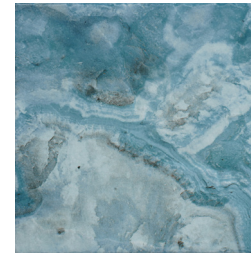

MARINA 6x6
CRL-MRN