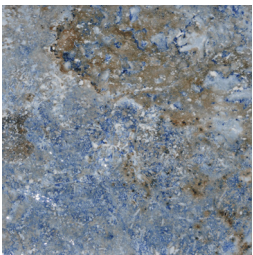

SKY 6x6
JUP-SKY