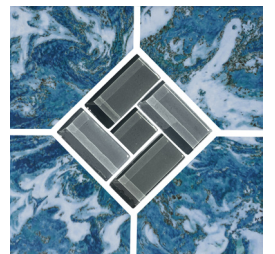

BLUE DECO
VEN BLU-DEC

GROUP 3 **CLOUD**

BLUE DECO
CLD BLU-DEC

BLUE 6x6
CLD-BLU

EMERALD 6x6
CLD-EME

EMERALD DECO
CLD EME-DEC

NOTE: PORCELAIN, STONE, AND GLASS PRODUCTS MAY VARY IN COLORS AND SHADES. APPROVE PRODUCT PRIOR TO INSTALLATION.