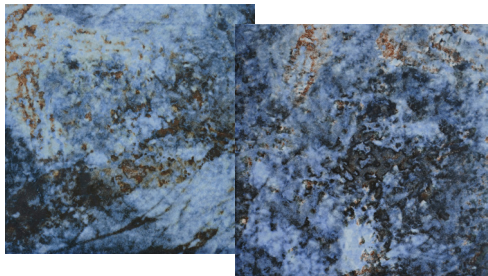

BLUE 6X6
WAS-BLU