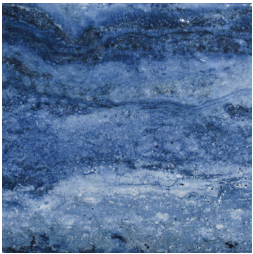

DECO IS AN UPGRADE / SOLD BY THE PIECE

PORCELAIN TILE

JUPITER SKY 6x6
ASTRO GREY LEDGER STONE

SKY DECO
JUP SKY-DEC

SKY 6x6
JUP-SKY

BLUE DECO
JUP BLU-DEC

BLUE 6x6
JUP-BLU

BLACK DECO
JUP BLK-DEC

BLACK 6x6
JUP-BLK

DECO IS AN UPGRADE / SOLD BY THE PIECE

PORCELAIN TILE

VENUS SKY 6X6
ARCTIC SILVER LEDGER STONE

GROUP 3 **VENUS**

SKY DECO
VEN SKY-DEC

SKY 6x6
VEN-SKY

BLUE 6x6
VEN-BLU

BLUE DECO
VEN BLU-DEC

GROUP 3 **CLOUD**

BLUE DECO
CLD BLU-DEC

BLUE 6x6
CLD-BLU

EMERALD 6x6
CLD-EME

EMERALD DECO
CLD EME-DEC

NOTE: PORCELAIN, STONE, AND GLASS PRODUCTS MAY VARY IN COLORS AND SHADES. APPROVE PRODUCT PRIOR TO INSTALLATION.