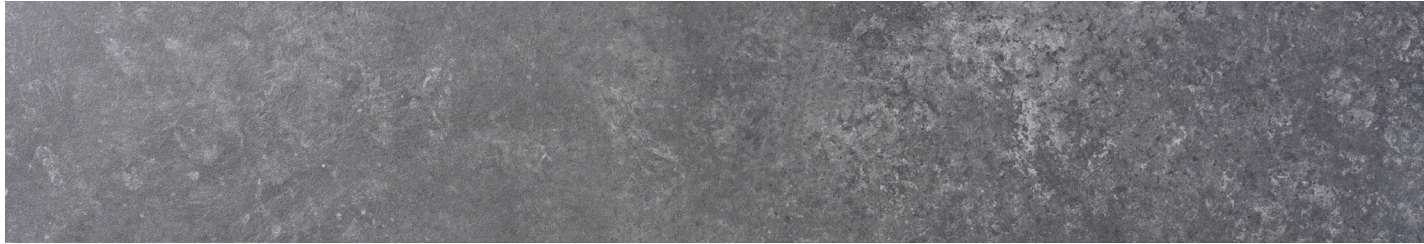

CENERE 6X36
KAL-CEN

NERO 6X36
KAL-NER

AVALON NOIR 6X36
NIMBUS SILVER LEDGER STONE
SHELL STONE MODERN POOL COPING

GROUP 4

AVALON

NOIR 6X36

AVA-NOR

BLANCO 6X36