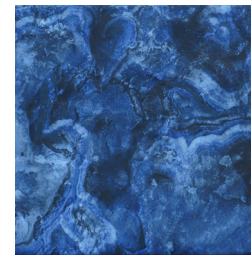

COBALT 6x6
CRL-COB