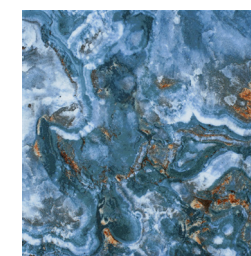

AQUA 6x6
CRL-AQU