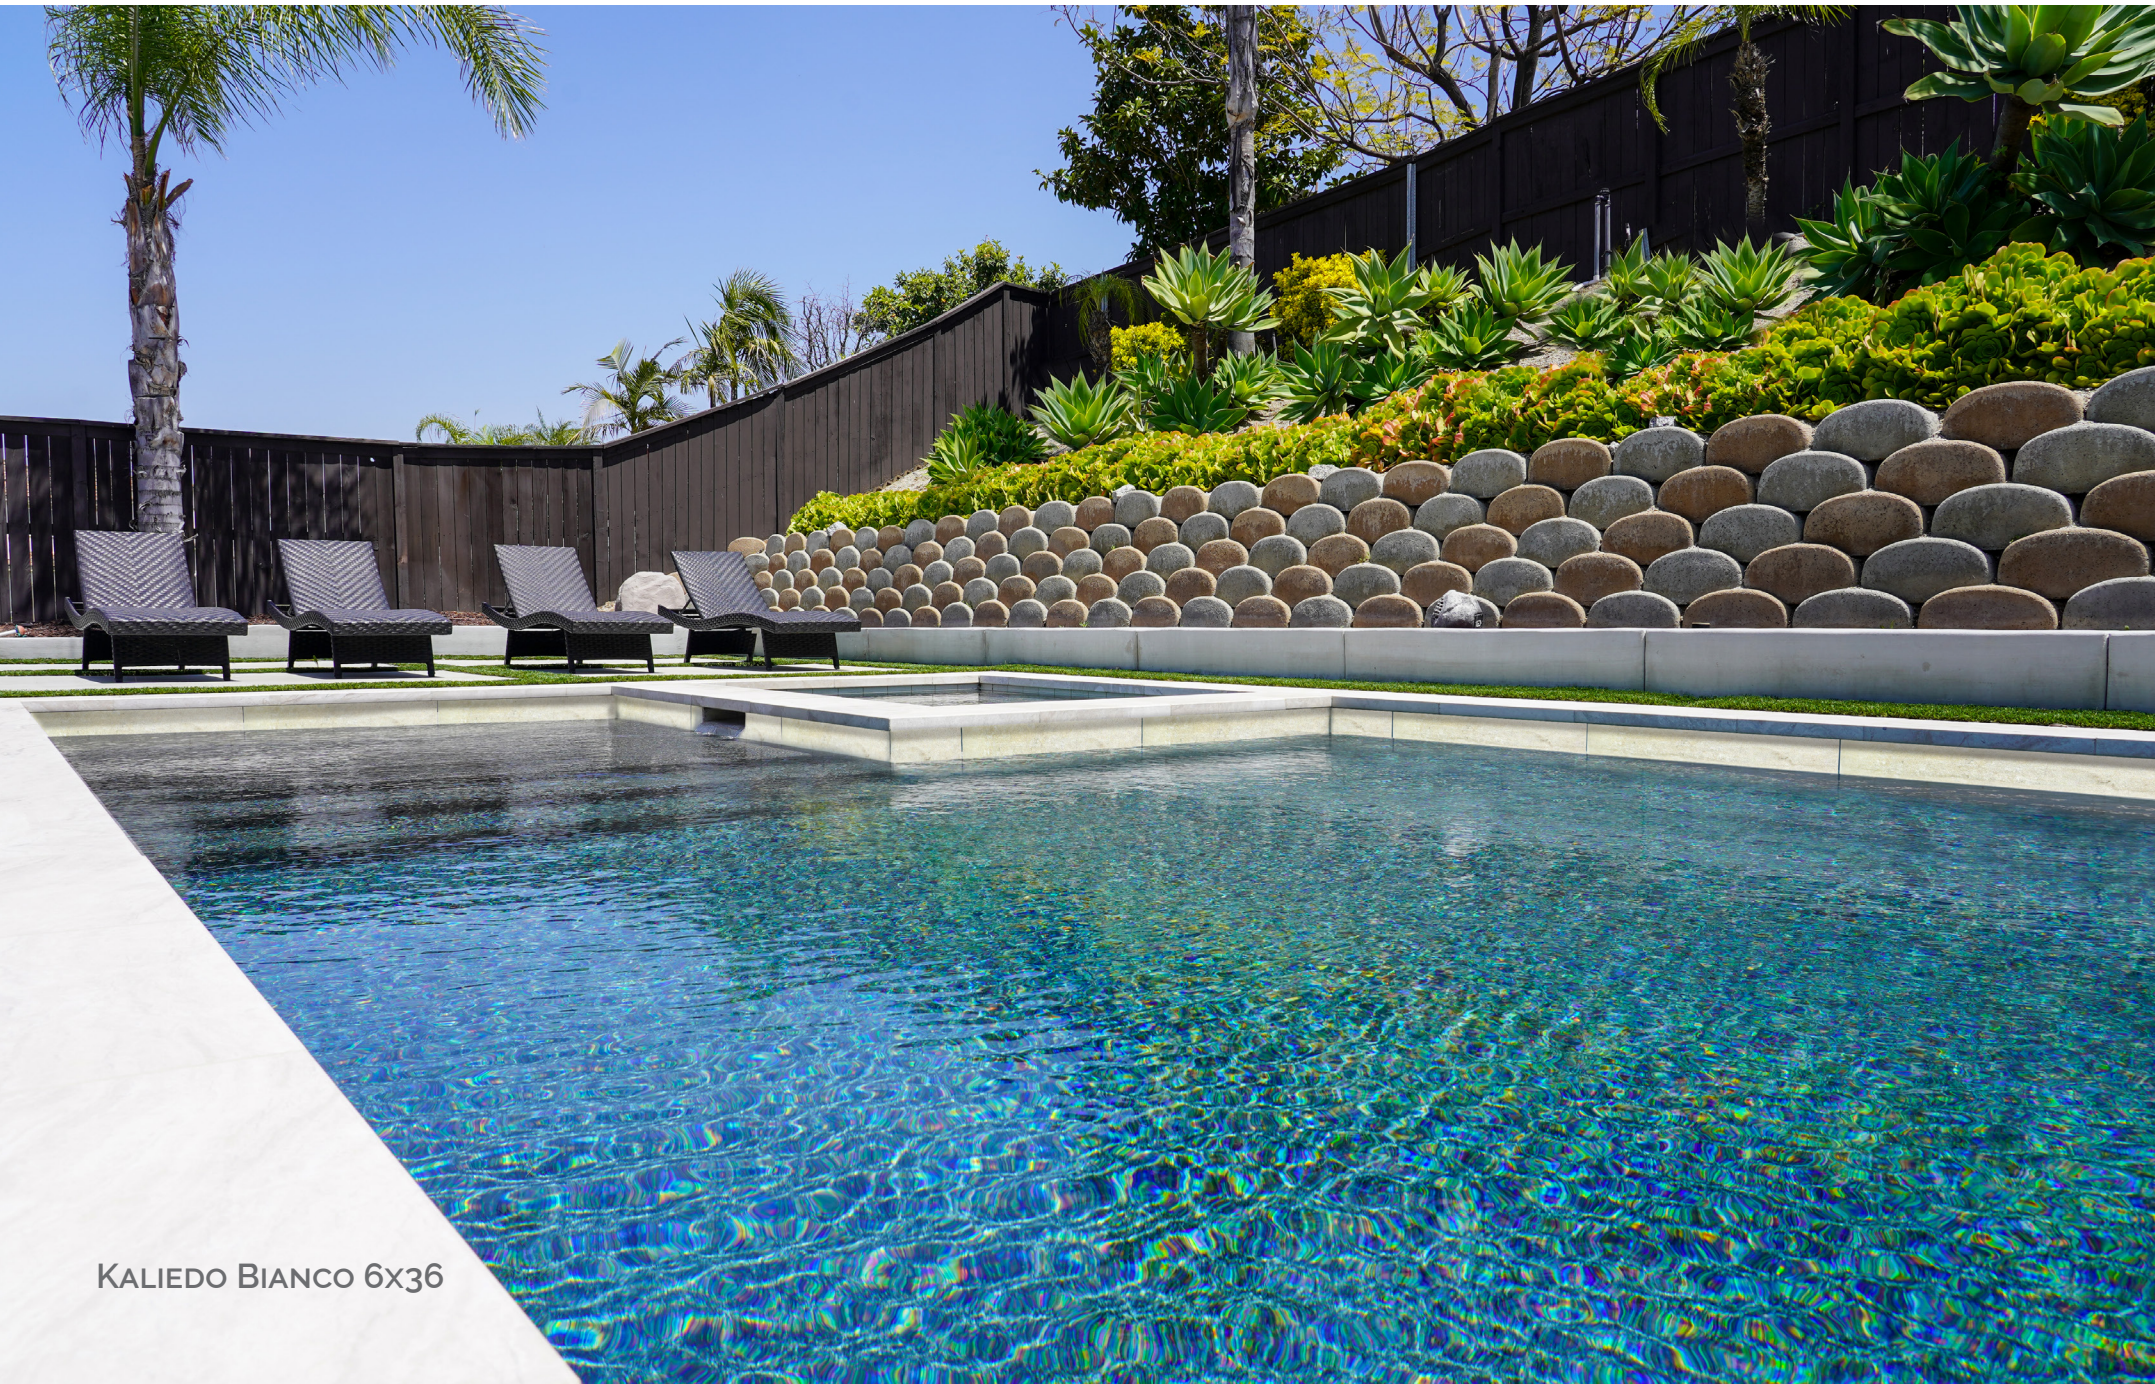

BIANCO 12X24
TIT-BIA

GRIGIO 12X24
TIT-GRI

ANTRACITE 12X24
TIT-ANT

PORCELAIN TILE

KALIEDO BIANCO 6x36