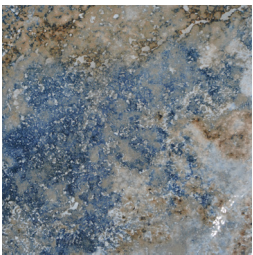

DECO IS AN UPGRADE / SOLD BY THE PIECE

PORCELAIN TILE

JUPITER SKY 6x6
ASTRO GREY LEDGER STONE

SKY DECO
JUP SKY-DEC

SKY 6x6
JUP-SKY

BLUE DECO
JUP BLU-DEC

BLUE 6x6
JUP-BLU

BLACK DECO
JUP BLK-DEC

BLUE DECO
VEN BLU-DEC

GROUP 3 **CLOUD**

BLUE DECO
CLD BLU-DEC

BLUE 6x6
CLD-BLU

EMERALD 6x6
CLD-EME

EMERALD DECO
CLD EME-DEC

NOTE: PORCELAIN, STONE, AND GLASS PRODUCTS MAY VARY IN COLORS AND SHADES. APPROVE PRODUCT PRIOR TO INSTALLATION.