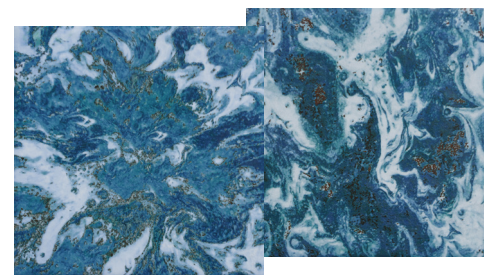

BLUE DECO
VEN BLU-DEC

GROUP 3 **CLOUD**

BLUE DECO
CLD BLU-DEC

BLUE 6x6
CLD-BLU

EMERALD 6x6
CLD-EME

EMERALD DECO
CLD EME-DEC

NOTE: PORCELAIN, STONE, AND GLASS PRODUCTS MAY VARY IN COLORS AND SHADES. APPROVE PRODUCT PRIOR TO INSTALLATION.