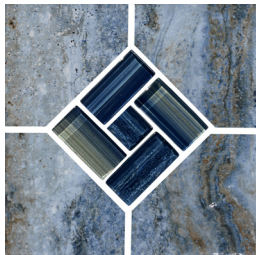

SKY DECO
JUP SKY-DEC