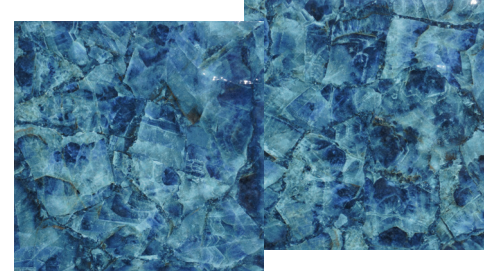

BLACK 6x6
JUP-BLK

DECO IS AN UPGRADE / SOLD BY THE PIECE

PORCELAIN TILE

VENUS SKY 6X6
ARCTIC SILVER LEDGER STONE

GROUP 3 **VENUS**

SKY DECO
VEN SKY-DEC

SKY 6x6
VEN-SKY

BLUE 6x6
VEN-BLU

BLUE DECO
VEN BLU-DEC

GROUP 3 **CLOUD**

BLUE DECO
CLD BLU-DEC

BLUE 6x6
CLD-BLU

EMERALD 6x6
CLD-EME

EMERALD DECO
CLD EME-DEC

NOTE: PORCELAIN, STONE, AND GLASS PRODUCTS MAY VARY IN COLORS AND SHADES. APPROVE PRODUCT PRIOR TO INSTALLATION.