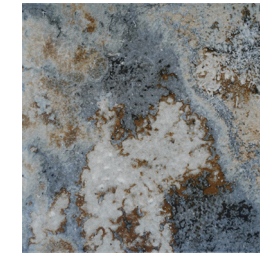

ICE DECO
SHL ICE-DEC

ICE 6x6
SHL-ICE

BLUE DECO
SHL BLU-DEC

BLUE 6x6
SHL-BLU

BLACK DECO
SHL BLK-DEC

BLACK 6x6
SHL-BLK

DECO IS AN UPGRADE / SOLD BY THE PIECE

PORCELAIN TILE