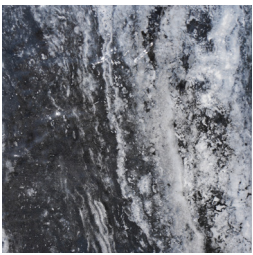

DECO IS AN UPGRADE / SOLD BY THE PIECE

PORCELAIN TILE

JUPITER SKY 6x6
ASTRO GREY LEDGER STONE

SKY DECO
JUP SKY-DEC

SKY 6x6
JUP-SKY

BLUE DECO
JUP BLU-DEC

BLUE 6x6
JUP-BLU

BLACK DECO
JUP BLK-DEC