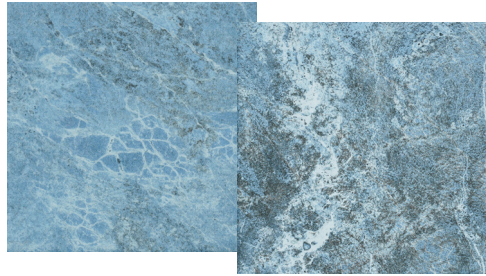

GREY 6x6
CRS-GRY

DECO IS AN UPGRADE / SOLD BY THE PIECE

PORCELAIN TILE

ARUBA AQUA 6X6

GROUP 3

ARUBA

AQUA DECO
ARB AQU-DEC

AQUA 6X6
ARB-AQU