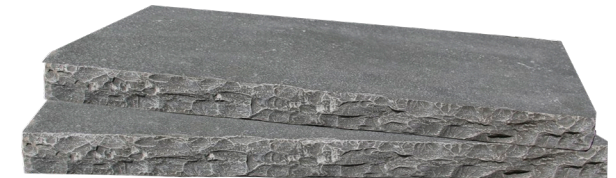

12X24X2 MODERN
16X24X2 DOUBLE MODERN

BLUE STONE MARBLE MODERN

12X24X2 MODERN
16X24X2 DOUBLE MODERN

SILVER TRAVERTINE MODERN

12X24X2 MODERN
16X24X2 DOUBLE MODERN

IVORY TRAVERTINE MODERN

12X24X2 MODERN
16X24X2 DOUBLE MODERN

SHELL STONE LIMESTONE MODERN

12X24X2 MODERN & BULLNOSE
16X24X2 DOUBLE MODERN & BULLNOSE
*ALSO AVAILABLE IN 1.20 IN THICKNESS

TANDUR BLUE LIMESTONE ROCKFACE

12X24X2 ROCKFACE
16X24X2 DOUBLE ROCKFACE

TANDUR BLACK LIMESTONE ROCKFACE