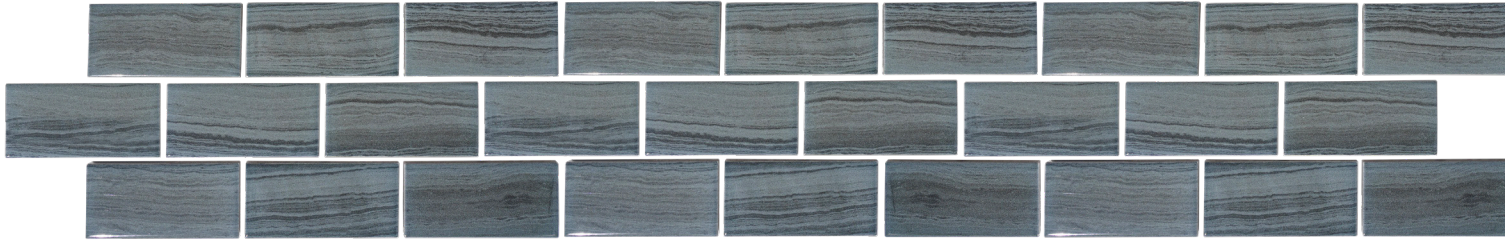

CAVE MARKINA 24X48
SUPREME ERA BIANCA R11 24X48

NOTE : R11 TILES HAVE A TEXTURED SURFACE
MAKING IT IDEAL FOR HIGH TRAFFIC AREAS.

ERA BIANCA R11 24X48

SUP-ERA

AVENTINO CROSS R11 24X48

SUP-AVE

CANDY WATER 2X6

BLUE SKIES 1X1

MIX-1

OAKSIDE 1X1

MIX-2

NOTE: PORCELAIN, STONE, AND GLASS PRODUCTS MAY VARY IN COLORS AND SHADES. APPROVE PRODUCT PRIOR TO INSTALLATION.

TIDES BLUE MOON 2X4
WINTER GREY LEDGER PANEL
NIMBUS SILVER BULLNOSE POOL COPING

SILVER STORM 2X4
TD-810

BLUE MOON 2X4
TD-811

WHITE SPRINGS 2X4
TD-812

COASTLINE MARINE BAY 3X3
SHELL STONE MODERN POOL COPING

GROUP 4

COASTLINE

BLUE JAY 3X3

CL-335

ROYAL BLUE 3X3

SF-310

ELECTRIC BLUE 3X3

SF-320

NAVY BLUE 3X3

SF-340

NOTE: PORCELAIN, STONE, AND GLASS PRODUCTS MAY VARY IN COLORS AND SHADES. APPROVE PRODUCT PRIOR TO INSTALLATION.