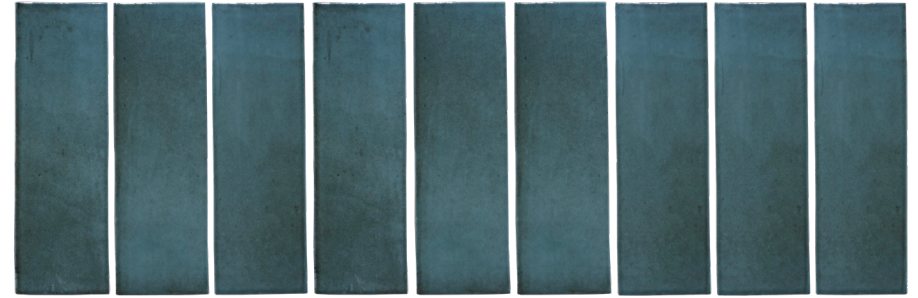

CAVE MARKINA 24X48
SUPREME ERA BIANCA R11 24X48

NOTE : R11 TILES HAVE A TEXTURED SURFACE
MAKING IT IDEAL FOR HIGH TRAFFIC AREAS.

ERA BIANCA R11 24X48

SUP-ERA

AVENTINO CROSS R11 24X48

SUP-AVE

CANDY WATER 2X6

WATER 2X6
CDY-WAT

SAGE 2X6
CDY-SAG

SKY 2X6
CDY-SKY

WHITE 2X6
CDY-WHT

NUANCES NEVE WHITE 3X10
SUNSET HAZE LEDGER STONE
SHELL STONE MODERN POOL COPING

BLUE SHERPA 3X10
NCE-BLU

TUNDORA GREY 3X10
NCE-GRY

NERA BLACK 3X10
NCE-BLK

ROYAL BLUE 3X3

SF-310

ELECTRIC BLUE 3X3

SF-320

NAVY BLUE 3X3

SF-340

NOTE: PORCELAIN, STONE, AND GLASS PRODUCTS MAY VARY IN COLORS AND SHADES. APPROVE PRODUCT PRIOR TO INSTALLATION.