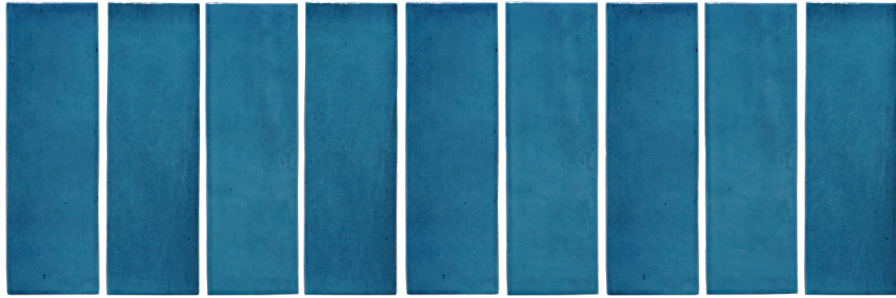

CAVE MARKINA 24X48
SUPREME ERA BIANCA R11 24X48

NOTE : R11 TILES HAVE A TEXTURED SURFACE
MAKING IT IDEAL FOR HIGH TRAFFIC AREAS.

ERA BIANCA R11 24X48

SUP-ERA

AVENTINO CROSS R11 24X48

SUP-AVE

CANDY WATER 2X6

WATER 2X6
CDY-WAT

SAGE 2X6
CDY-SAG

SKY 2X6
CDY-SKY

WHITE 2X6
CDY-WHT

NUANCES NEVE WHITE 3X10
SUNSET HAZE LEDGER STONE
SHELL STONE MODERN POOL COPING

BLUE SHERPA 3X10
NCE-BLU

TUNDORA GREY 3X10
NCE-GRY

NERA BLACK 3X10
NCE-BLK

ROYAL BLUE 3X3

SF-310

ELECTRIC BLUE 3X3

SF-320

NAVY BLUE 3X3

SF-340

NOTE: PORCELAIN, STONE, AND GLASS PRODUCTS MAY VARY IN COLORS AND SHADES. APPROVE PRODUCT PRIOR TO INSTALLATION.