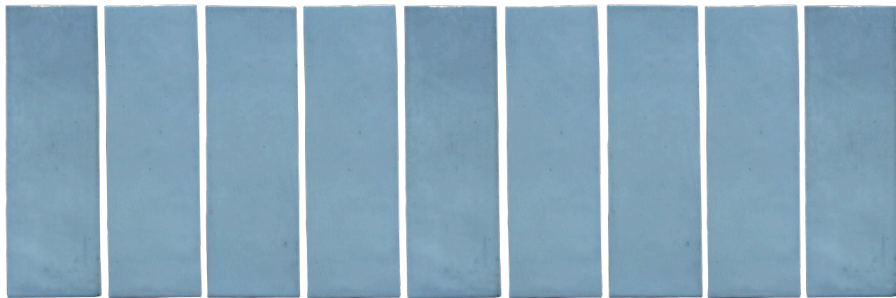

CAVE MARKINA 24X48
SUPREME ERA BIANCA R11 24X48

NOTE : R11 TILES HAVE A TEXTURED SURFACE
MAKING IT IDEAL FOR HIGH TRAFFIC AREAS.

ERA BIANCA R11 24X48

SUP-ERA

AVENTINO CROSS R11 24X48

SUP-AVE

CANDY WATER 2X6

WATER 2X6
CDY-WAT

SAGE 2X6
CDY-SAG

SKY 2X6
CDY-SKY

WHITE 2X6
CDY-WHT

NUANCES NEVE WHITE 3X10
SUNSET HAZE LEDGER STONE
SHELL STONE MODERN POOL COPING

BLUE SHERPA 3X10
NCE-BLU

TUNDORA GREY 3X10
NCE-GRY

NERA BLACK 3X10
NCE-BLK

ROYAL BLUE 3X3

SF-310

ELECTRIC BLUE 3X3

SF-320

NAVY BLUE 3X3

SF-340

NOTE: PORCELAIN, STONE, AND GLASS PRODUCTS MAY VARY IN COLORS AND SHADES. APPROVE PRODUCT PRIOR TO INSTALLATION.