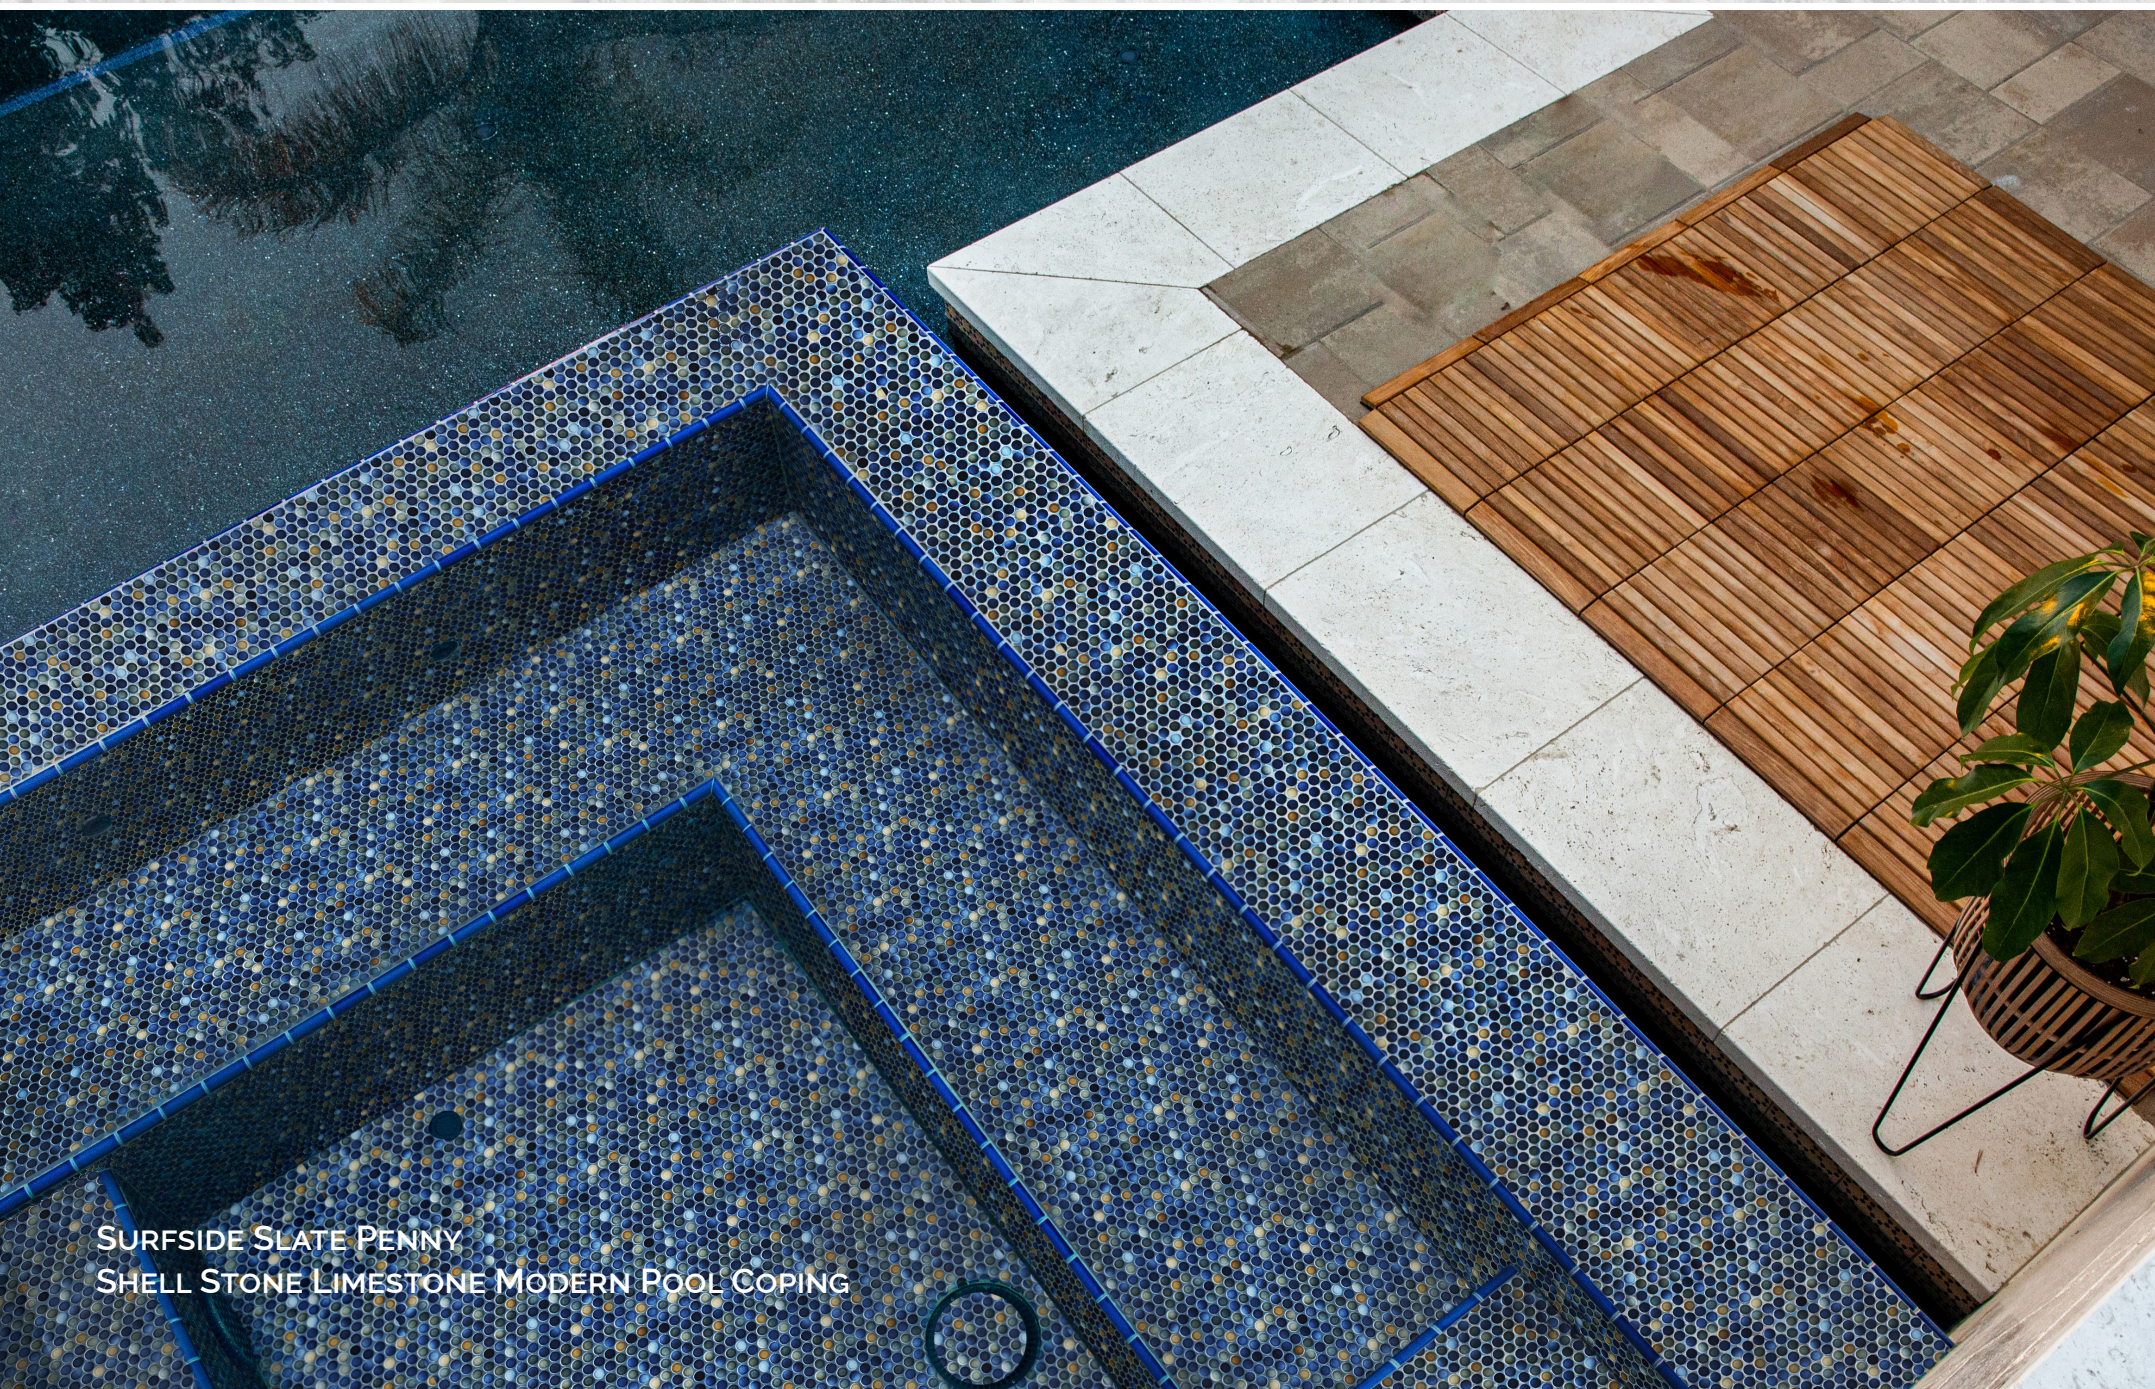

PORCELAIN MOSAICS

SURFSIDE SLATE PENNY
SHELL STONE LIMESTONE MODERN POOL COPING