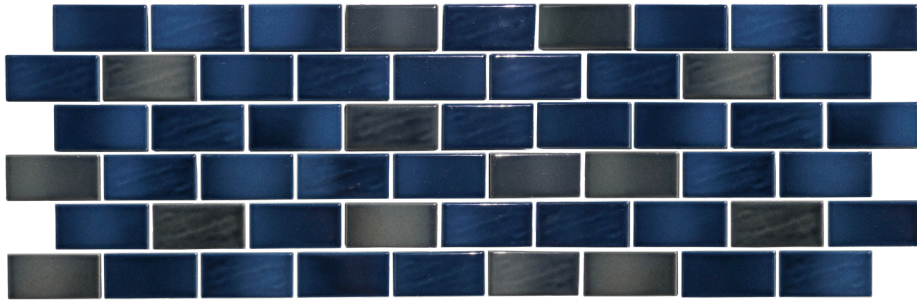

CAVE MARKINA 24X48
SUPREME ERA BIANCA R11 24X48

NOTE : R11 TILES HAVE A TEXTURED SURFACE
MAKING IT IDEAL FOR HIGH TRAFFIC AREAS.

ERA BIANCA R11 24X48

SUP-ERA

AVENTINO CROSS R11 24X48

SUP-AVE

CANDY WATER 2X6

WATER 2X6
CDY-WAT

SAGE 2X6
CDY-SAG

SKY 2X6
CDY-SKY

WHITE 2X6
CDY-WHT

NUANCES NEVE WHITE 3X10
SUNSET HAZE LEDGER STONE
SHELL STONE MODERN POOL COPING

BLUE SHERPA 3X10
NCE-BLU

TUNDORA GREY 3X10
NCE-GRY

NERA BLACK 3X10
NCE-BLK

NEVE WHITE 3X10
NCE-WHT

RIVER BLUE MIST 1X2
SHELL STONE MODERN POOL COPING

BLUE MIST 1X2
RV-740

WHITE COVE 1X2
RV-741

MOJAVE AQUA 1X2
RV-742

BLACK SAND 1X2
RV-743

PORCELAIN MOSAICS

SURFSIDE SLATE PENNY
SHELL STONE LIMESTONE MODERN POOL COPING

ROYAL BLUE 3X3

SF-310

ELECTRIC BLUE 3X3

SF-320

NAVY BLUE 3X3

SF-340

NOTE: PORCELAIN, STONE, AND GLASS PRODUCTS MAY VARY IN COLORS AND SHADES. APPROVE PRODUCT PRIOR TO INSTALLATION.