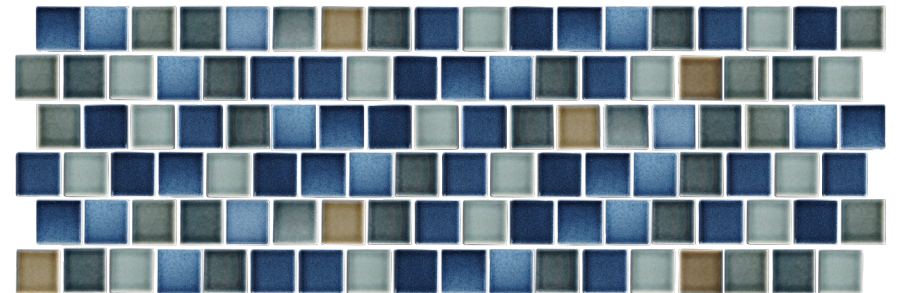

OAKSIDE 1X1

MIX-2

NOTE: PORCELAIN, STONE, AND GLASS PRODUCTS MAY VARY IN COLORS AND SHADES. APPROVE PRODUCT PRIOR TO INSTALLATION.