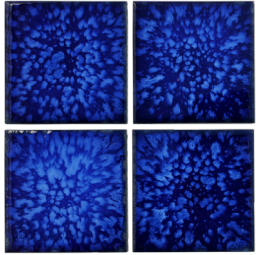

BLUE SKIES 1X1

MIX-1

OAKSIDE 1X1

MIX-2

NOTE: PORCELAIN, STONE, AND GLASS PRODUCTS MAY VARY IN COLORS AND SHADES. APPROVE PRODUCT PRIOR TO INSTALLATION.

TIDES BLUE MOON 2X4
WINTER GREY LEDGER PANEL
NIMBUS SILVER BULLNOSE POOL COPING

SILVER STORM 2X4
TD-810

BLUE MOON 2X4
TD-811

WHITE SPRINGS 2X4
TD-812

COASTLINE MARINE BAY 3X3
SHELL STONE MODERN POOL COPING

GROUP 4

COASTLINE

BLUE JAY 3X3

CL-335

MARINE BAY 3X3

CL-336

MISTY SKY 3X3

CL-337

GROUP 3

SURFACE

COBALT BLUE 3X3

SF-306

ROYAL BLUE 3X3

SF-310

ELECTRIC BLUE 3X3

SF-320

NAVY BLUE 3X3

SF-340

NOTE: PORCELAIN, STONE, AND GLASS PRODUCTS MAY VARY IN COLORS AND SHADES. APPROVE PRODUCT PRIOR TO INSTALLATION.