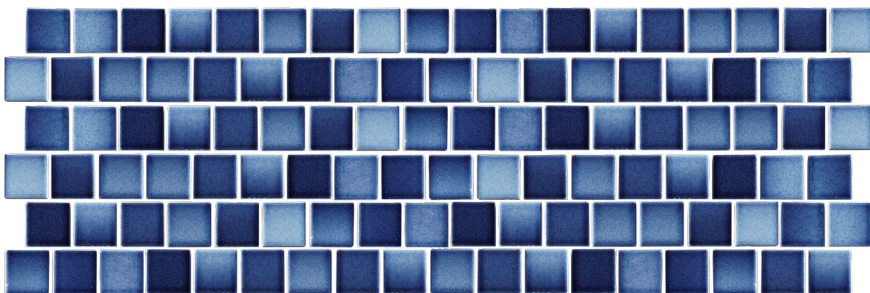

CAVE MARKINA 24X48
SUPREME ERA BIANCA R11 24X48

NOTE : R11 TILES HAVE A TEXTURED SURFACE
MAKING IT IDEAL FOR HIGH TRAFFIC AREAS.

ERA BIANCA R11 24X48

SUP-ERA

AVENTINO CROSS R11 24X48

SUP-AVE

CANDY WATER 2X6

NEVE WHITE 3X10
NCE-WHT

RIVER BLUE MIST 1X2
SHELL STONE MODERN POOL COPING

BLUE MIST 1X2
RV-740

WHITE COVE 1X2
RV-741

MOJAVE AQUA 1X2
RV-742

BLACK SAND 1X2
RV-743

PORCELAIN MOSAICS

SURFSIDE SLATE PENNY
SHELL STONE LIMESTONE MODERN POOL COPING

GROUP 4

SURFSIDE

BLUE WAVES PENNY

SD-651

SLATE PENNY

SD-652

GROUP 4

BAYSHORE

ROYAL BLUE 3X3

SF-310

ELECTRIC BLUE 3X3

SF-320

NAVY BLUE 3X3

SF-340

NOTE: PORCELAIN, STONE, AND GLASS PRODUCTS MAY VARY IN COLORS AND SHADES. APPROVE PRODUCT PRIOR TO INSTALLATION.