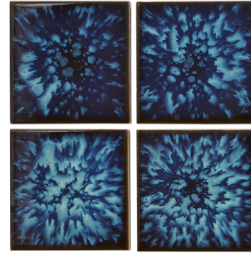

BLUE SKIES 1X1

MIX-1

OAKSIDE 1X1

MIX-2

NOTE: PORCELAIN, STONE, AND GLASS PRODUCTS MAY VARY IN COLORS AND SHADES. APPROVE PRODUCT PRIOR TO INSTALLATION.

TIDES BLUE MOON 2X4
WINTER GREY LEDGER PANEL
NIMBUS SILVER BULLNOSE POOL COPING

SILVER STORM 2X4
TD-810

BLUE MOON 2X4
TD-811

WHITE SPRINGS 2X4
TD-812

COASTLINE MARINE BAY 3X3
SHELL STONE MODERN POOL COPING

GROUP 4

COASTLINE

BLUE JAY 3X3

CL-335

MARINE BAY 3X3

CL-336

MISTY SKY 3X3

CL-337

GROUP 3

SURFACE

COBALT BLUE 3X3

SF-306