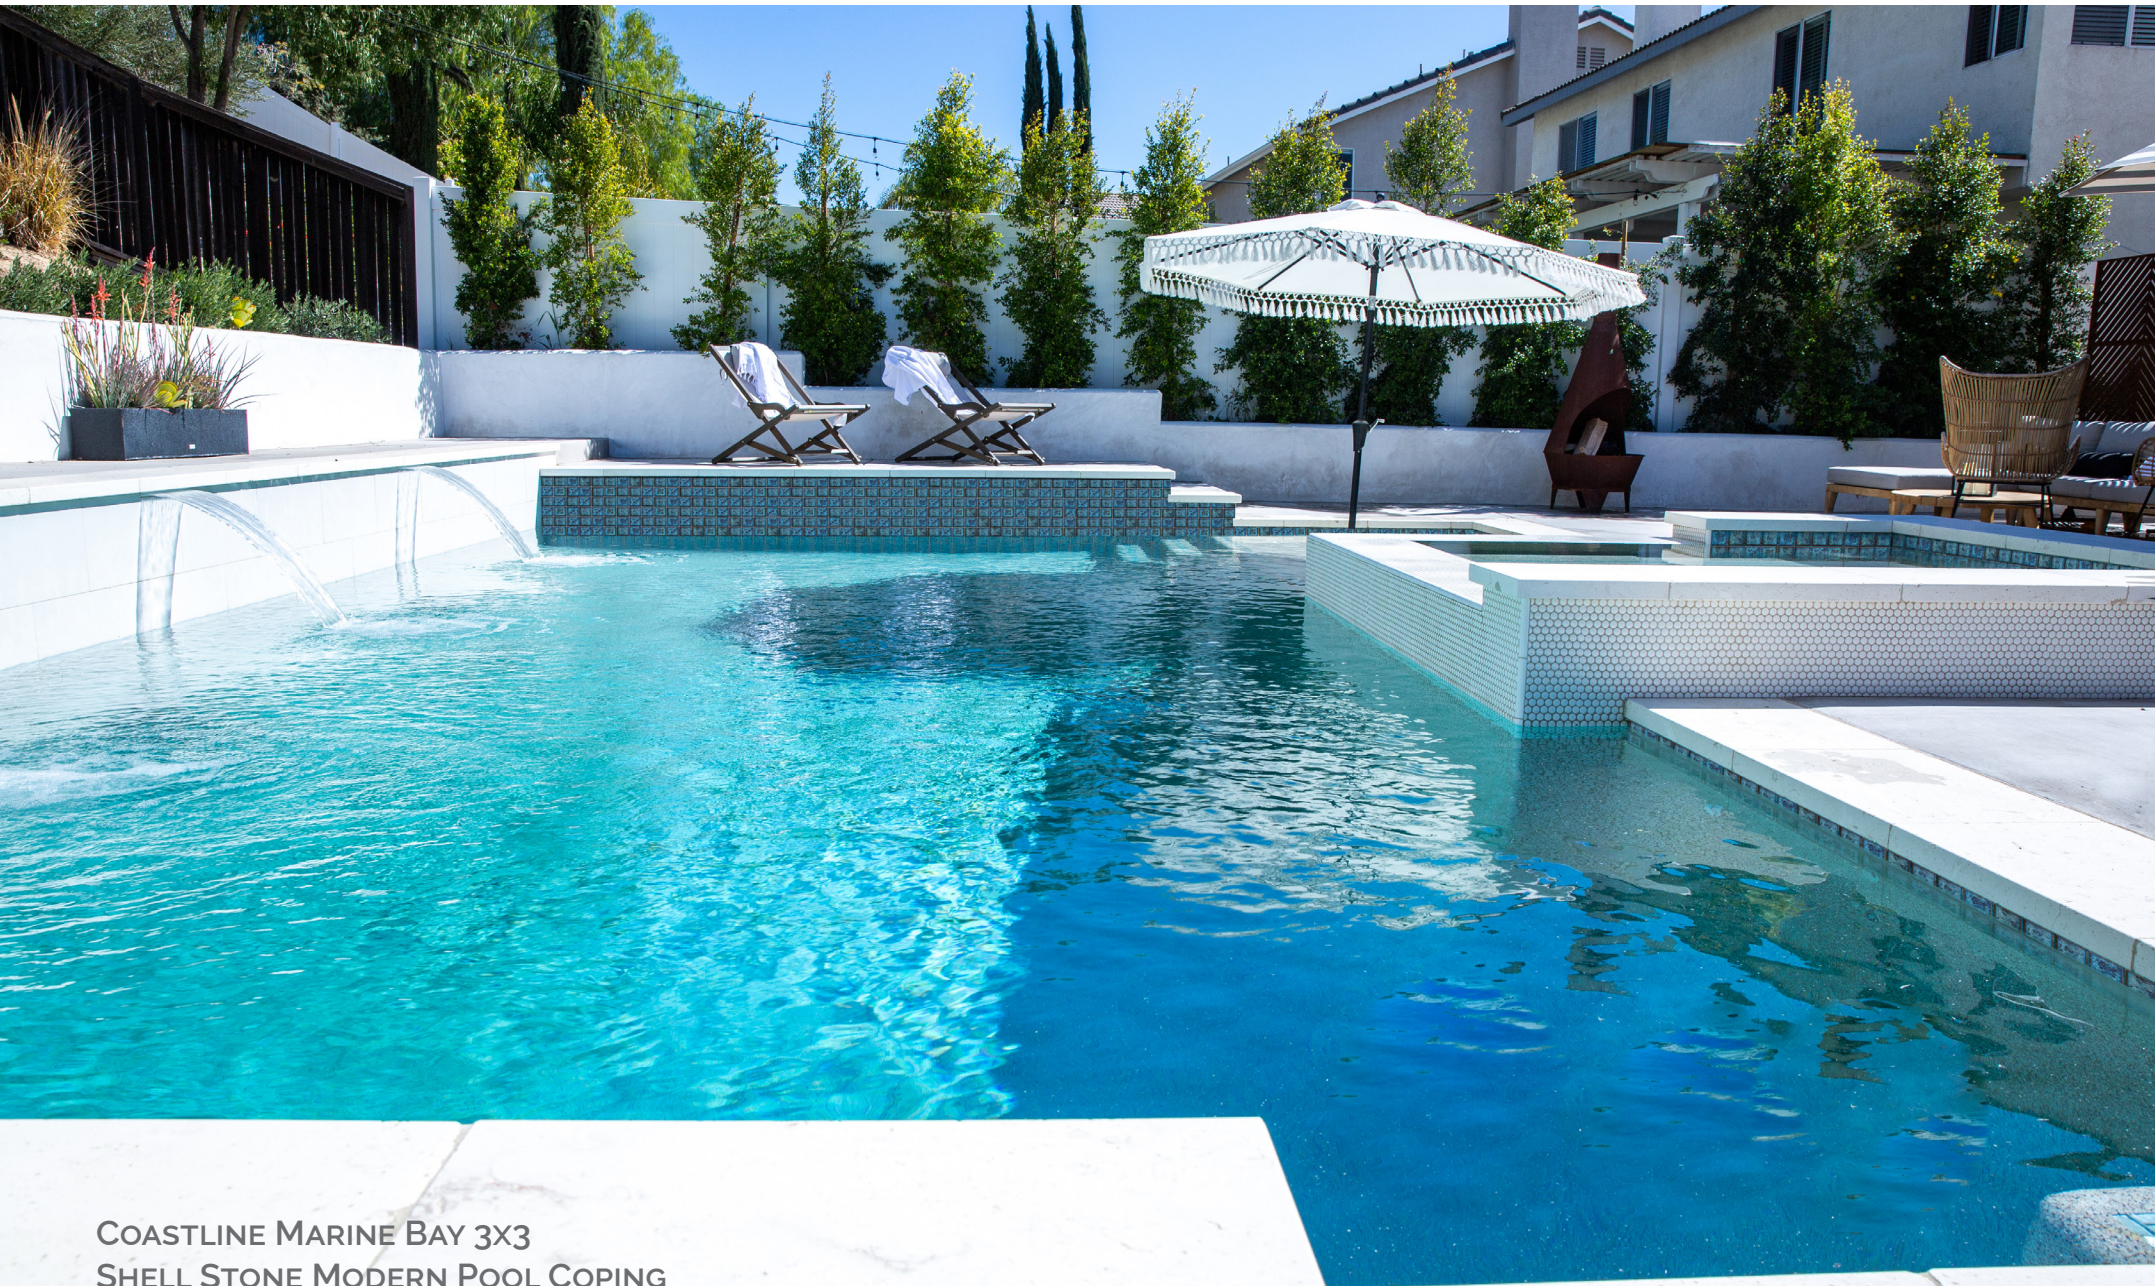

COASTLINE MARINE BAY 3X3
SHELL STONE MODERN POOL COPING