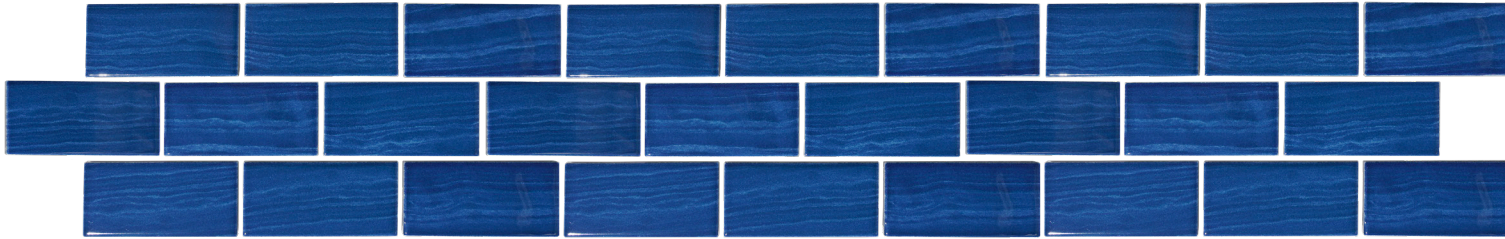

CAVE MARKINA 24X48
SUPREME ERA BIANCA R11 24X48

NOTE : R11 TILES HAVE A TEXTURED SURFACE
MAKING IT IDEAL FOR HIGH TRAFFIC AREAS.

ERA BIANCA R11 24X48

SUP-ERA

AVENTINO CROSS R11 24X48

SUP-AVE

CANDY WATER 2X6

BLUE SKIES 1X1

MIX-1

OAKSIDE 1X1

MIX-2

NOTE: PORCELAIN, STONE, AND GLASS PRODUCTS MAY VARY IN COLORS AND SHADES. APPROVE PRODUCT PRIOR TO INSTALLATION.

TIDES BLUE MOON 2X4
WINTER GREY LEDGER PANEL
NIMBUS SILVER BULLNOSE POOL COPING

SILVER STORM 2X4
TD-810

BLUE MOON 2X4
TD-811

WHITE SPRINGS 2X4
TD-812

COASTLINE MARINE BAY 3X3
SHELL STONE MODERN POOL COPING

GROUP 4

COASTLINE

BLUE JAY 3X3

CL-335

ROYAL BLUE 3X3

SF-310

ELECTRIC BLUE 3X3

SF-320

NAVY BLUE 3X3

SF-340

NOTE: PORCELAIN, STONE, AND GLASS PRODUCTS MAY VARY IN COLORS AND SHADES. APPROVE PRODUCT PRIOR TO INSTALLATION.