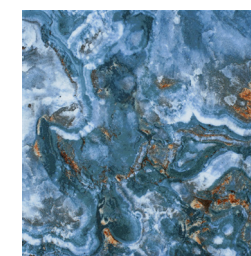

CORAL SEA AQUA 6X6
STELLA POOL COPING
SUNSET HAZE LEDGER STONE

MARINA DECO
CRL MRN-DEC

MARINA 6x6
CRL-MRN

COBALT DECO
CRL COB-DEC

COBALT 6x6
CRL-COB

AQUA DECO
CRL AQU-DEC

AQUA 6x6
CRL-AQU

DECO IS AN UPGRADE / SOLD BY THE PIECE