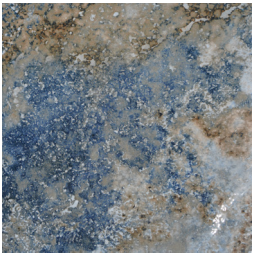

DECO IS AN UPGRADE / SOLD BY THE PIECE

PORCELAIN TILE

JUPITER SKY 6x6
ASTRO GREY LEDGER STONE

SKY DECO
JUP SKY-DEC

SKY 6x6
JUP-SKY

BLUE DECO
JUP BLU-DEC

BLUE 6x6
JUP-BLU

BLACK DECO
JUP BLK-DEC

BLUE 6x6
VEN-BLU

BLUE DECO
VEN BLU-DEC

GROUP 3

CLOUD

BLUE DECO
CLD BLU-DEC

BLUE 6x6
CLD-BLU

EMERALD 6x6
CLD-EME

EMERALD DECO
CLD EME-DEC