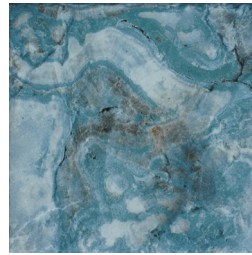

MARINA 6x6
CRL-MRN