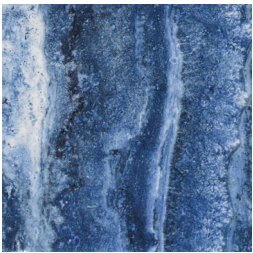

DECO IS AN UPGRADE / SOLD BY THE PIECE

PORCELAIN TILE

JUPITER SKY 6x6
ASTRO GREY LEDGER STONE

SKY DECO
JUP SKY-DEC

SKY 6x6
JUP-SKY

BLUE DECO
JUP BLU-DEC

BLUE 6x6
JUP-BLU

BLACK DECO
JUP BLK-DEC

BLUE 6x6
VEN-BLU

BLUE DECO
VEN BLU-DEC

GROUP 3

CLOUD

BLUE DECO
CLD BLU-DEC

BLUE 6x6
CLD-BLU

EMERALD 6x6
CLD-EME

EMERALD DECO
CLD EME-DEC