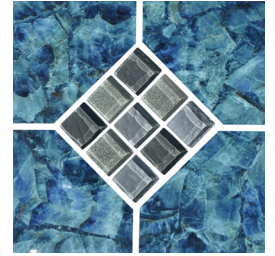

BLACK 6x6
JUP-BLK

DECO IS AN UPGRADE / SOLD BY THE PIECE

PORCELAIN TILE

VENUS SKY 6X6
ARCTIC SILVER LEDGER STONE

GROUP 3

VENUS

SKY DECO
VEN SKY-DEC

SKY 6x6
VEN-SKY

BLUE 6x6
VEN-BLU

BLUE DECO
VEN BLU-DEC

GROUP 3

CLOUD

BLUE DECO
CLD BLU-DEC

BLUE 6x6
CLD-BLU

EMERALD 6x6
CLD-EME

EMERALD DECO
CLD EME-DEC