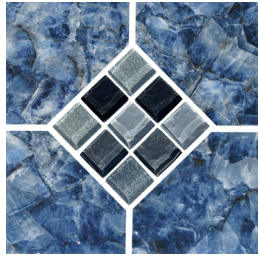

BLACK 6x6
JUP-BLK

DECO IS AN UPGRADE / SOLD BY THE PIECE

PORCELAIN TILE

VENUS SKY 6X6
ARCTIC SILVER LEDGER STONE

GROUP 3

VENUS

SKY DECO
VEN SKY-DEC

SKY 6x6
VEN-SKY

BLUE 6x6
VEN-BLU

BLUE DECO
VEN BLU-DEC

GROUP 3

CLOUD

BLUE DECO
CLD BLU-DEC

BLUE 6x6
CLD-BLU

EMERALD 6x6
CLD-EME

EMERALD DECO
CLD EME-DEC