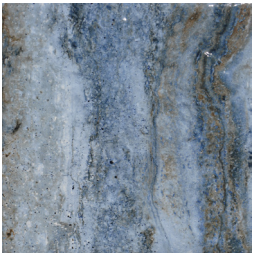

DECO IS AN UPGRADE / SOLD BY THE PIECE

PORCELAIN TILE

JUPITER SKY 6x6
ASTRO GREY LEDGER STONE

SKY DECO
JUP SKY-DEC

SKY 6x6
JUP-SKY

BLUE DECO
JUP BLU-DEC

BLUE 6x6
JUP-BLU

BLACK DECO
JUP BLK-DEC

BLUE 6x6
VEN-BLU

BLUE DECO
VEN BLU-DEC

GROUP 3

CLOUD

BLUE DECO
CLD BLU-DEC

BLUE 6x6
CLD-BLU

EMERALD 6x6
CLD-EME

EMERALD DECO
CLD EME-DEC