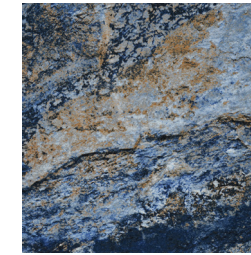

BLUE 6X6
MAJ-BLU

GROUP 3

SAVOIA