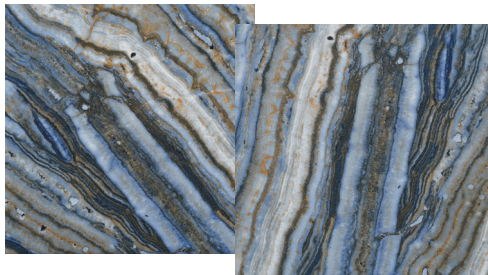

BLUE 6X6
OYX-BLU