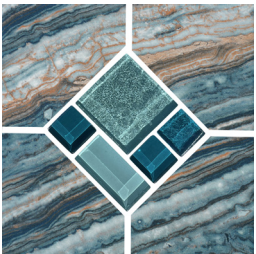

GREEN DECO
OYX GRN-DEC