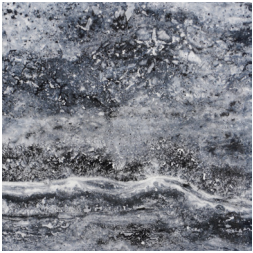

DECO IS AN UPGRADE / SOLD BY THE PIECE

PORCELAIN TILE

JUPITER SKY 6x6
ASTRO GREY LEDGER STONE

SKY DECO
JUP SKY-DEC

SKY 6x6
JUP-SKY

BLUE DECO
JUP BLU-DEC

BLUE 6x6
JUP-BLU

BLACK DECO
JUP BLK-DEC

BLUE 6x6
VEN-BLU

BLUE DECO
VEN BLU-DEC

GROUP 3

CLOUD

BLUE DECO
CLD BLU-DEC

BLUE 6x6
CLD-BLU

EMERALD 6x6
CLD-EME

EMERALD DECO
CLD EME-DEC