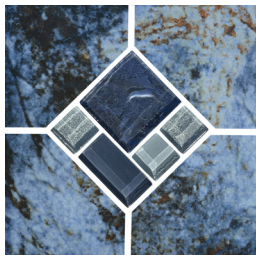

WASABI

BLUE DECO
WAS BLU-DEC