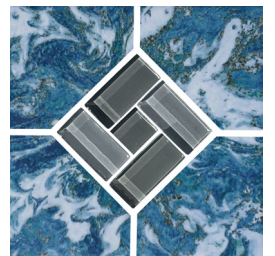

BLUE 6x6
VEN-BLU

BLUE DECO
VEN BLU-DEC

GROUP 3

CLOUD

BLUE DECO
CLD BLU-DEC

BLUE 6x6
CLD-BLU

EMERALD 6x6
CLD-EME

EMERALD DECO
CLD EME-DEC

NOTE : R11 TILES HAVE A TEXTURED SURFACE
MAKING IT IDEAL FOR HIGH TRAFFIC AREAS.

GROUP 3 **TABULA**

HAYA BEIGE R11 8x48

TAB-HAY

CEREZO BROWN R11 8x48

TAB-CER

CENIZA GREY R11 8x48

TAB-CEN