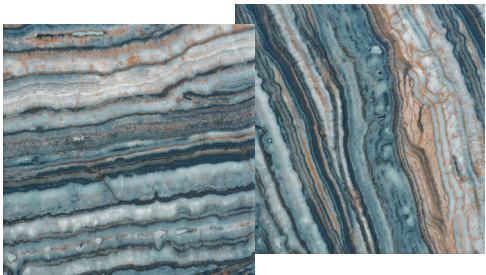

GREEN 6X6
OYX-GRN