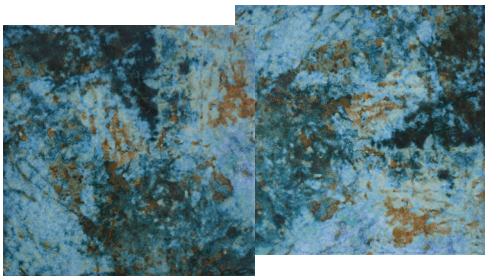

PORCELAIN TILE

WASABI BLUE 6X6
ARCTIC SILVER LEDGER STONE

WASABI

BLUE DECO
WAS BLU-DEC

BLUE 6X6
WAS-BLU

EMERALD 6X6
WAS-EME

EMERALD DECO
WAS EME-DEC

ONYX