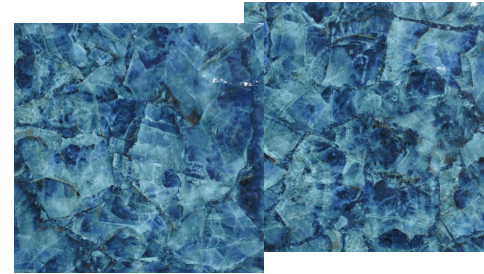

BLACK 6x6
JUP-BLK

DECO IS AN UPGRADE / SOLD BY THE PIECE

PORCELAIN TILE

VENUS SKY 6X6
ARCTIC SILVER LEDGER STONE

GROUP 3

VENUS

SKY DECO
VEN SKY-DEC

SKY 6x6
VEN-SKY

BLUE 6x6
VEN-BLU

BLUE DECO
VEN BLU-DEC

GROUP 3

CLOUD

BLUE DECO
CLD BLU-DEC

BLUE 6x6
CLD-BLU

EMERALD 6x6
CLD-EME

EMERALD DECO
CLD EME-DEC