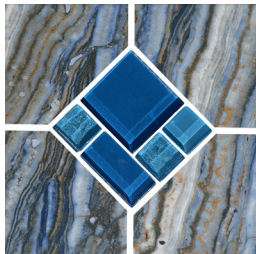

PORCELAIN TILE

WASABI BLUE 6X6
ARCTIC SILVER LEDGER STONE

WASABI

BLUE DECO
WAS BLU-DEC

BLUE 6X6
WAS-BLU

EMERALD 6X6
WAS-EME

EMERALD DECO
WAS EME-DEC

ONYX