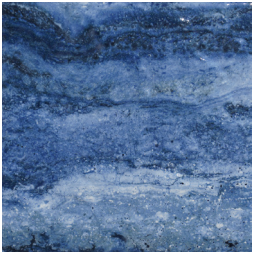

DECO IS AN UPGRADE / SOLD BY THE PIECE

PORCELAIN TILE

JUPITER SKY 6x6
ASTRO GREY LEDGER STONE

SKY DECO
JUP SKY-DEC

SKY 6x6
JUP-SKY

BLUE DECO
JUP BLU-DEC

BLUE 6x6
JUP-BLU

BLACK DECO
JUP BLK-DEC

BLUE 6x6
VEN-BLU

BLUE DECO
VEN BLU-DEC

GROUP 3

CLOUD

BLUE DECO
CLD BLU-DEC

BLUE 6x6
CLD-BLU

EMERALD 6x6
CLD-EME

EMERALD DECO
CLD EME-DEC