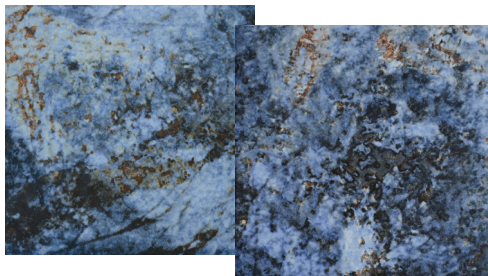

PORCELAIN TILE

WASABI BLUE 6X6
ARCTIC SILVER LEDGER STONE

WASABI

BLUE DECO
WAS BLU-DEC

BLUE 6X6
WAS-BLU

EMERALD 6X6
WAS-EME

EMERALD DECO
WAS EME-DEC

ONYX