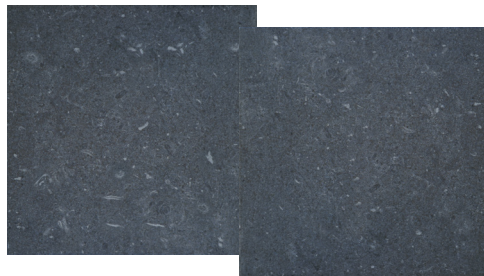

NERO DECO
DIS NER-DEC

NERO 6x6
DIS-NER

BIANCO 6x6
DIS-BIA

BIANCO DECO
DIS BIA-DEC

DECO IS AN UPGRADE / SOLD BY THE PIECE

PORCELAIN TILE

PACIFICO BLUE 6X6
BLUE PEARL LEDGER STONE

BLUE DECO
PAC BLU-DEC