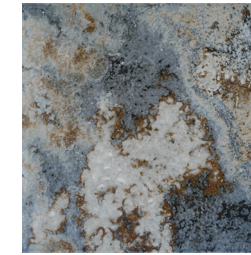

ICE 6x6
SHL-ICE