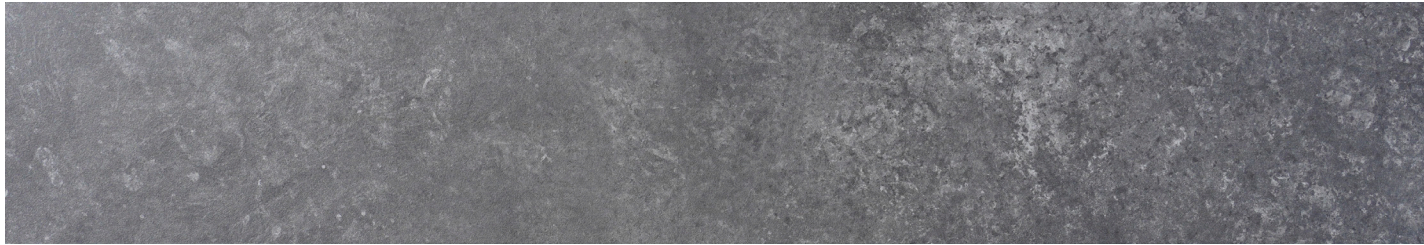

GROUP 4

AVALON