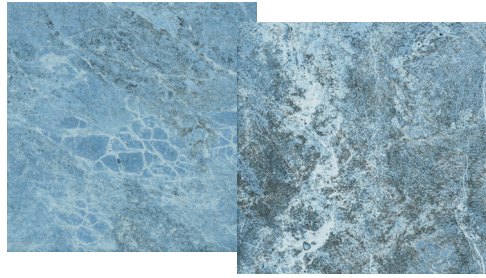

AQUA 6X6
ARB-AQU