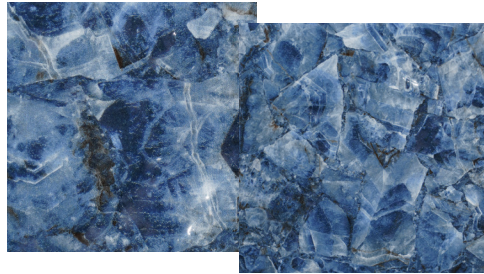

BLACK 6x6
JUP-BLK

DECO IS AN UPGRADE / SOLD BY THE PIECE

PORCELAIN TILE

VENUS SKY 6X6
ARCTIC SILVER LEDGER STONE

GROUP 3

VENUS

SKY DECO
VEN SKY-DEC

SKY 6x6
VEN-SKY

BLUE 6x6
VEN-BLU

BLUE DECO
VEN BLU-DEC

GROUP 3

CLOUD

BLUE DECO
CLD BLU-DEC

BLUE 6x6
CLD-BLU

EMERALD 6x6
CLD-EME

EMERALD DECO
CLD EME-DEC