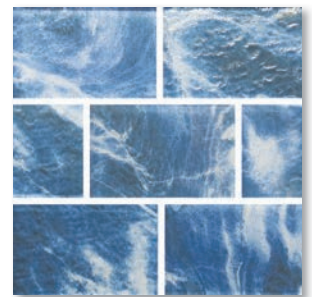

MANHATTAN

UNION SQUARE 1X2 SHOWN INSTALLED POOL & Z POOLS

GRAND CENTRAL 1X2

GRAND CENTRAL 2X3

PENN STATION 1X2

PENN STATION 2X3

TIMES SQUARE 1X2

TIMES SQUARE 2X3