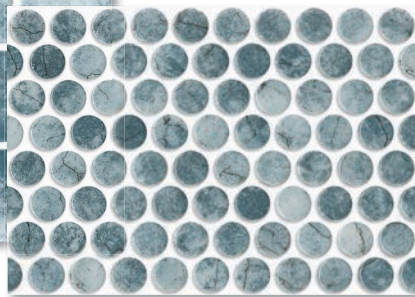

RAPHAEL PENNY ROUND