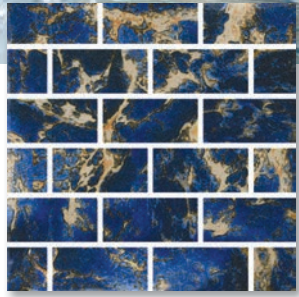

HS-1241
TREASURE 1X2

HS-641 TREASURE 6X6

HS-1242
CASTAWAY 1X2

HS-642 CASTAWAY 6X6

CARIBBEAN

Vibrant colors dominate our Caribbean Series. Pulsating copper shades and soothing blues will take the stage of your designs.