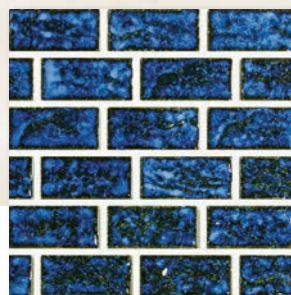

V3

MODERATE VARIATION

OB-801 OCEAN BREEZE BLEND 1X2 SHOWN INSTALLED. POOL: TEXAS OUTDOOR OASIS

OB-150 WINDSTREAM 1X1

OB-350 WINDSTREAM 3X3

OB-550 WINDSTREAM 1X2

OB-750 WINDSTREAM AKRON

OB-151 SEASCAPE 1X1