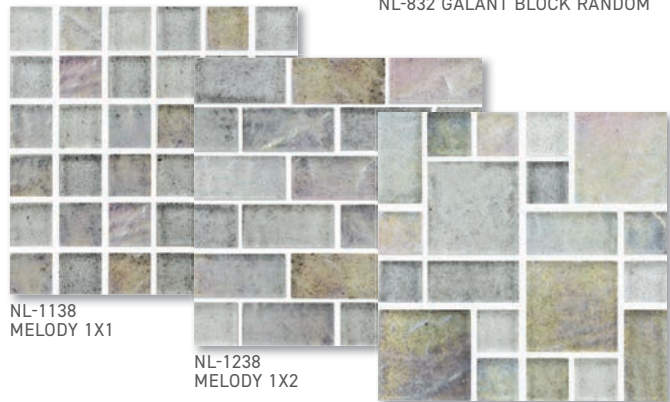

NL-1232 GALANT 1X2

NL-1138 MELODY 1X1

NL-1238 MELODY 1X2

NL-838 MELODY BLOCK RANDOM