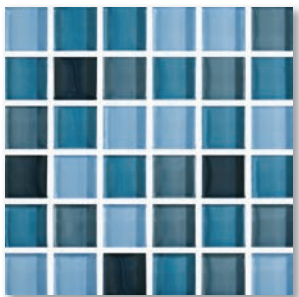

AQUA

From the deep blue of the frozen tundra to the dark black of volcanic obsidian, or the mix of greens and blues off the coast of Monaco, the Aqua Series will take you on a journey to the most refreshing paradises around the world.

AQ-1159 TAHITI 1X1