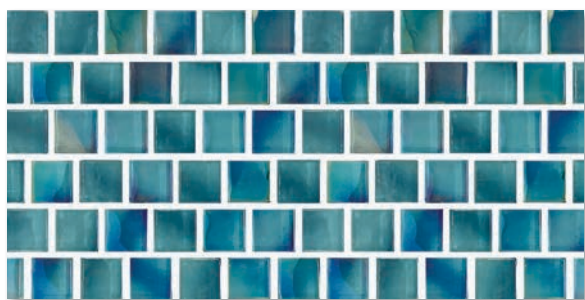

MODERATE VARIATION

LEO 1X1 SHOWN IN STALLED.

AQUARIUS 1X1

ARIES 1X1

LEO 1X1

VIRGO 1X1

V3 MODERATE VARIATION

Natural, dramatic, and progressive spaces come to life with our Britannia Series. A mix of colors and shades, imitating nations and cultures that formed an empire.