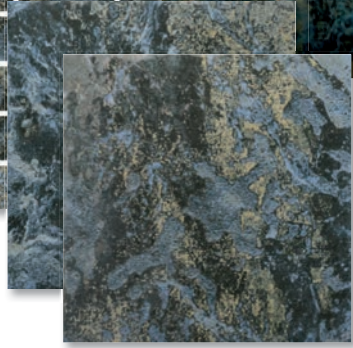

HS-642 CASTAWAY 6X6

CARIBBEAN

Vibrant colors dominate our Caribbean Series. Pulsating copper shades and soothing blues will take the stage of your designs.