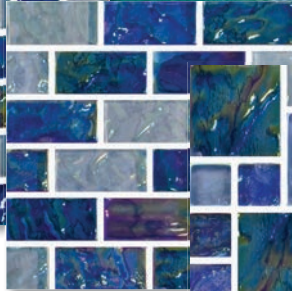

SH-1291 BERMUDA BLEND 1X2