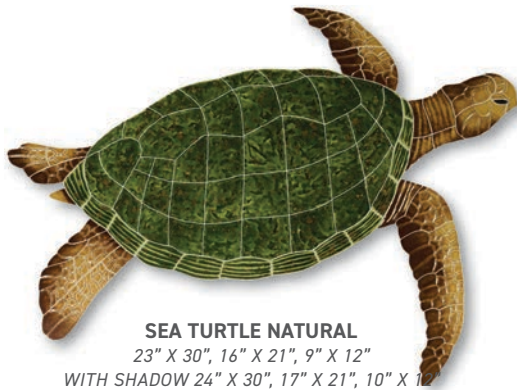

SEAHORSE
*BLUE, BROWN
 13" X 6", 19" X 8"
 AQUA, BLUE, BROWN
 6"*

LOGGERHEAD TURTLE
 20" X 20", 15" X 15", 8" X 8"
 WITH SHADOW IN 22" X 20",
 16" X 15", 9" X 8"
 BLUE, BROWN, GREEN

SEA TURTLE NATURAL
 23" X 30", 16" X 21", 9" X 12"
 WITH SHADOW 24" X 30", 17" X 21", 10" X 12"