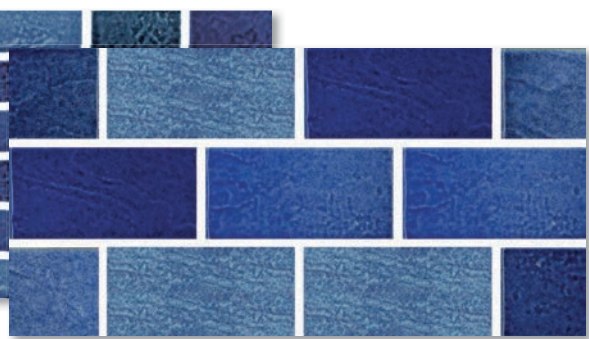

VG-2440 ANCHOR 2X4