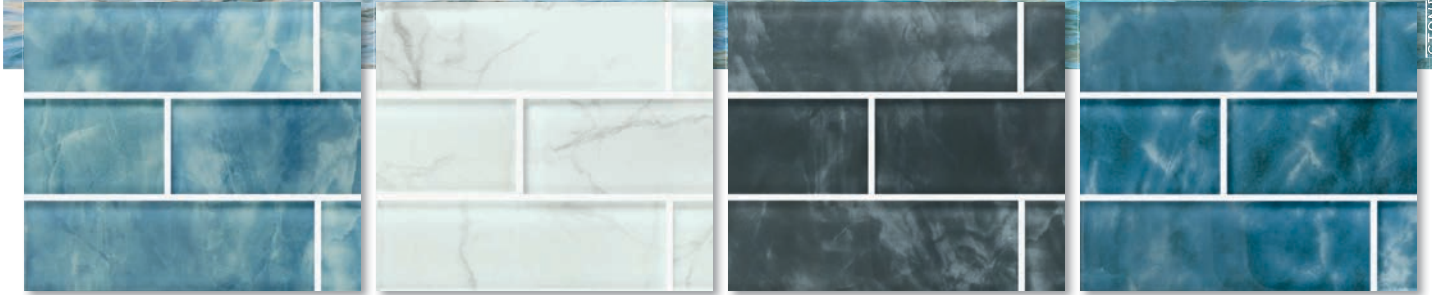

DOVER 2X6

STONEHENGE 2X6

YORKSHIRE 2X6

STONEHENGE 2X6 SHOWN INSTALLED.
POOL: TORO CONSULTING & LANDSCAPE.

CATHEDRAL 2X6