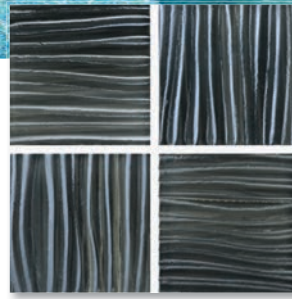

V2

TW-3390 RIP CURL 3X3 AND AB-1210 1X2 SHOWN INSTALLED.
POOL: TORO CONSULTING & LANDSCAPE

TW-3390 RIP CURL 3X3

TW-3392 SWELL 3X3

TW-3394 BREAKER 3X3

TW-3395 CREST 3X3

NOTE: THIS TILE IS NOT WARRANTED AS A SLIP RESISTANT SURFACE FOR FOOT TRAFFIC.