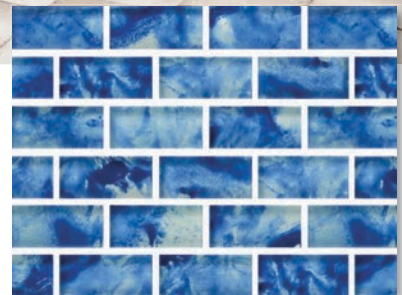

V3 MODERATE VARIATION

Natural, dramatic, and progressive spaces come to life with our Britannia Series. A mix of colors and shades, imitating nations and cultures that formed an empire.

BRITANNIA

STONEHENGE 2X6 SHOWN INSTALLED.
POOL: TORO CONSULTING & LANDSCAPE.

NOTE: THIS TILE IS NOT WARRANTED AS A SLIP RESISTANT SURFACE FOR FOOT TRAFFIC.

V4 HIGH VARIATION

Palaces, fortresses, and cathedrals all tell the story of the Kingdom of Spain. A take of colors, architecture, and inspiration is infused in our Espania Series.

ESPANIA

LEON 1X2 SHOWN INSTALLED.
POOL: AQUATIC SURFACES

LEON 1X2