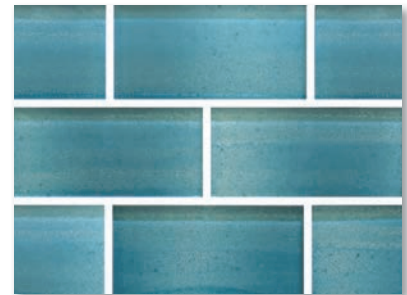

RV-2424 SAVONA 2X4

RV-2425 IMPERIA 2X4

RV-2426 PORTOFINO 2X4

RV-2427 GENOA 2X4

RV-2428 MONACO 2X4

RV-2429 RAPALLO 2X4

NOTE: THIS TILE IS NOT WARRANTED AS A SLIP RESISTANT SURFACE FOR FOOT TRAFFIC.

SHIMMER