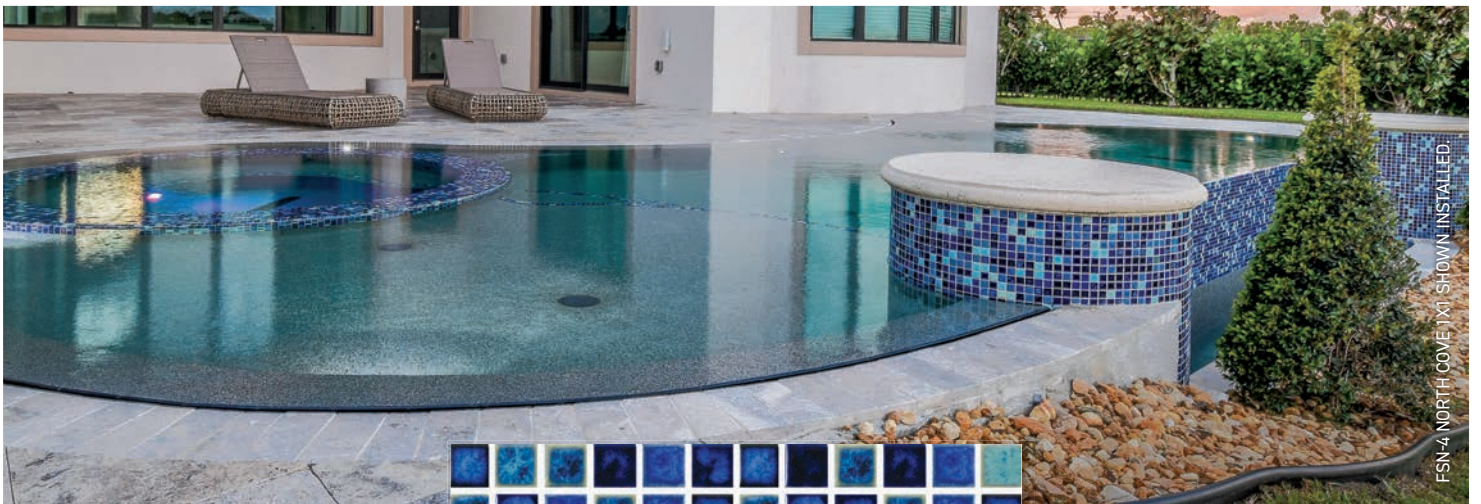

FUSION

FSN-4 NORTH COVE 1X1 SHOWN INSTALLED.

FSN-4 NORTH COVE 1X1

VOYAGE

Classic and modern combine in our Voyage Series. The colors of this series provide warmth and freshness, with touches of energy, resulting in relaxing and beautiful designs.