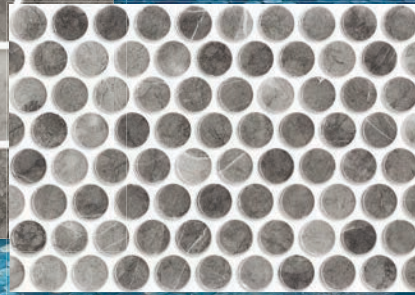

DALI PENNY ROUND, DALI 2X2, DALI 1X1, AND ATHENS COPING 12X24X3CM SHOWN INSTALLED. POOL OASIS POOLS & PAVERS.

GOYA 1X1

GOYA 1X2

GOYA 2X2

GOYA PENNY ROUND

GAUDI 1X1

GAUDI 1X2

GAUDI 2X2