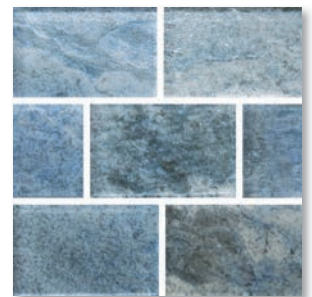

UNION SQUARE 2X3