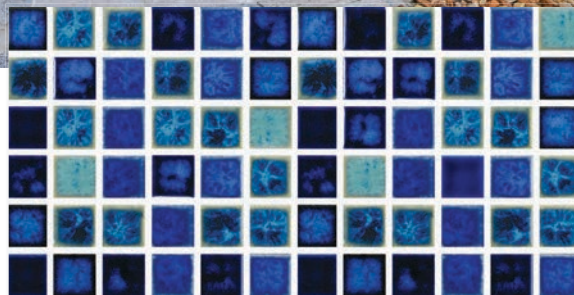

FSN-4 NORTH COVE 1X1