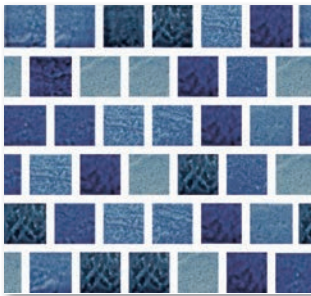

VG-940 ANCHOR 1X1 SHOWN INSTALLED, POOL ALMAR/JACKSON POOLS.

VG-948 REEF 1X1

VG-848 REEF 1X2

VG-2448 REEF 2X4

VG-946 NARROWS 1X1

VG-846 NARROWS 1X2

VG-2446 NARROWS 2X4

VG-940 ANCHOR 1X1