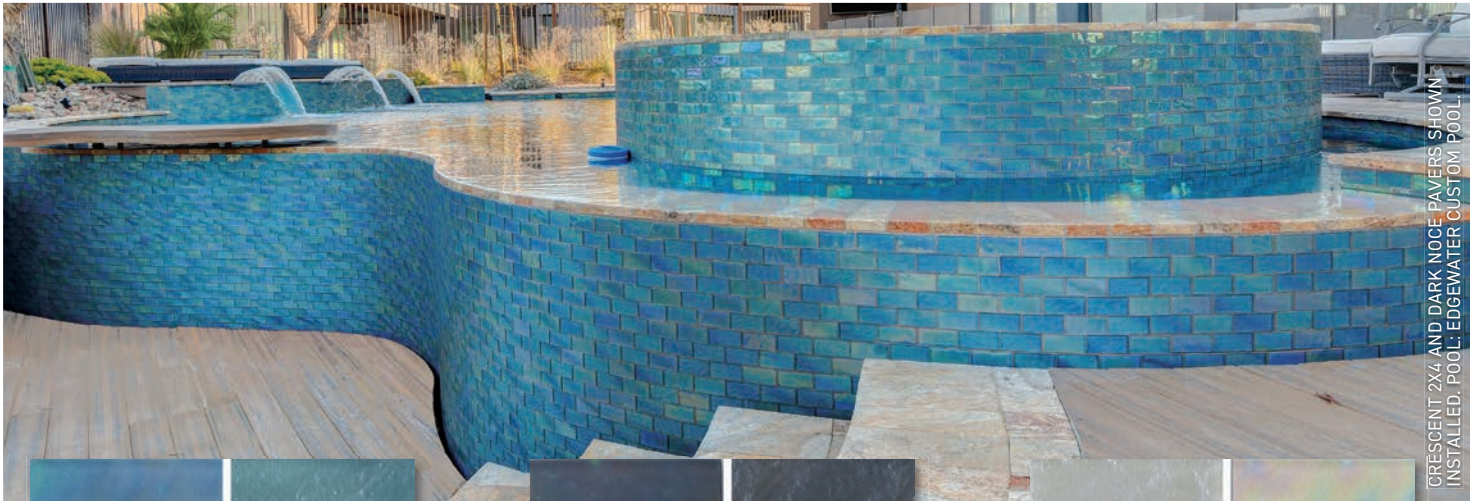

LUNAR

CRESCENT 2X4 AND DARK NOCE PAVERS SHOWN INSTALLED. POOL: EDGEWATER, CUSTOM POOL