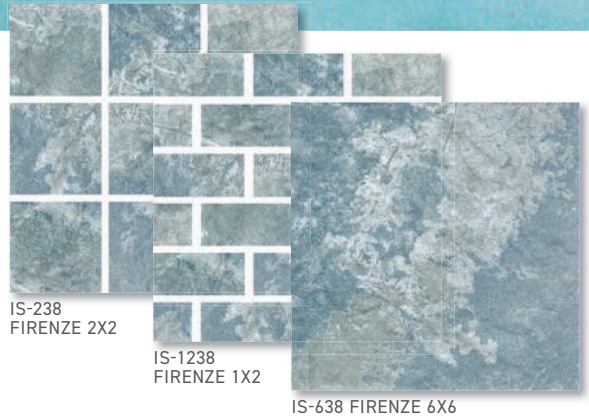

ITALIAN SLATE

Contrasts and juxtapositions come alive with our Italian Slate Series. Magical colors and flavors become part of your spaces.

V3

IS-634 DECO SAN MARINO 6X6