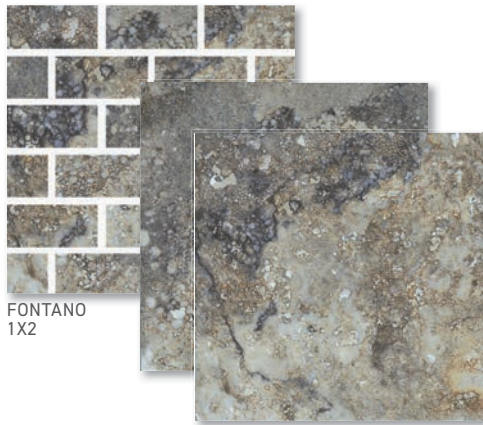

FONTANO 1X2

FONTANO 6X6