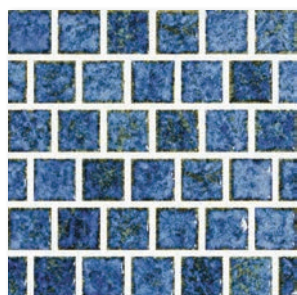

V3

MODERATE VARIATION

OB-801 OCEAN BREEZE BLEND 1X2 SHOWN INSTALLED. POOL: TEXAS OUTDOOR OASIS

OB-150 WINDSTREAM 1X1

OB-350 WINDSTREAM 3X3

OB-550 WINDSTREAM 1X2

OB-750 WINDSTREAM AKRON

OB-151 SEASCAPE 1X1