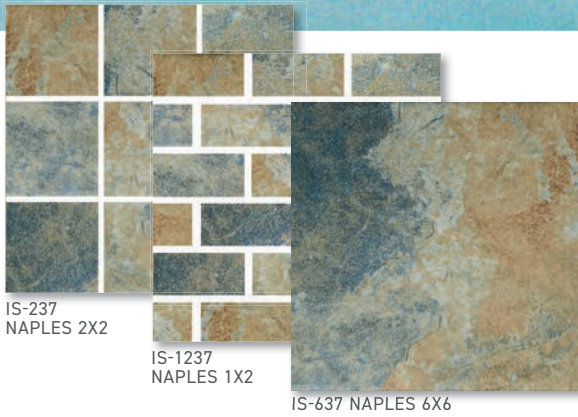

ITALIAN SLATE

Contrasts and juxtapositions come alive with our Italian Slate Series. Magical colors and flavors become part of your spaces.

V3

IS-634 DECO SAN MARINO 6X6