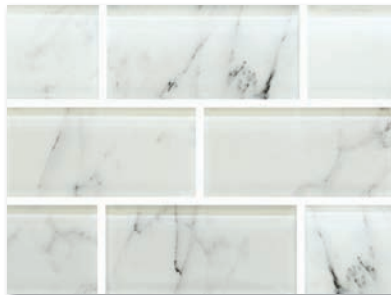

RV-2424 SAVONA 2X4

RV-2425 IMPERIA 2X4

RV-2426 PORTOFINO 2X4

RV-2427 GENOA 2X4

RV-2428 MONACO 2X4

RV-2429 RAPALLO 2X4

NOTE: THIS TILE IS NOT WARRANTED AS A SLIP RESISTANT SURFACE FOR FOOT TRAFFIC.

SHIMMER