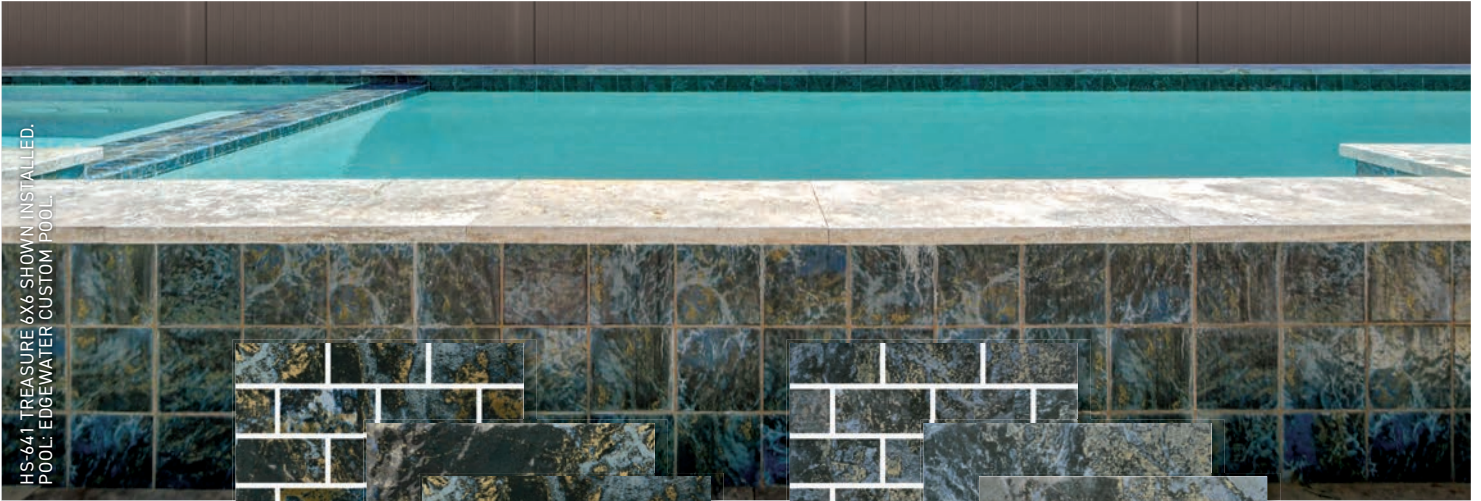

HIGH SEAS

The strength of a storm and calm of a breeze are reflected in our new High Seas Series. Dark blues and grays blend to create a powerful statement for your spaces.

HS-1241
TREASURE 1X2