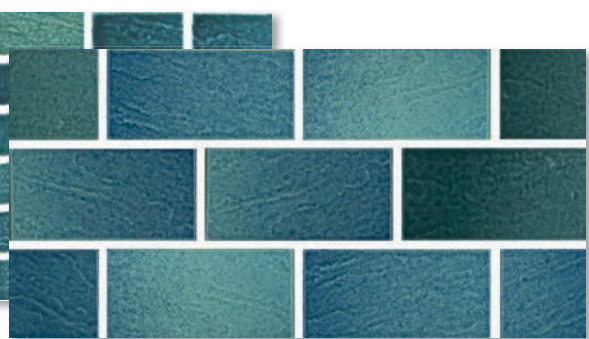

VG-940 ANCHOR 1X1 SHOWN INSTALLED, POOL ALMAR/JACKSON POOLS.

VG-948 REEF 1X1

VG-848 REEF 1X2

VG-2448 REEF 2X4

VG-946 NARROWS 1X1

VG-846 NARROWS 1X2

VG-2446 NARROWS 2X4

VG-940 ANCHOR 1X1