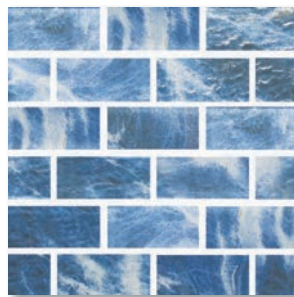

MANHATTAN

UNION SQUARE 1X2 SHOWN INSTALLED POOL & Z POOLS

GRAND CENTRAL 1X2

GRAND CENTRAL 2X3

PENN STATION 1X2

PENN STATION 2X3

TIMES SQUARE 1X2

TIMES SQUARE 2X3