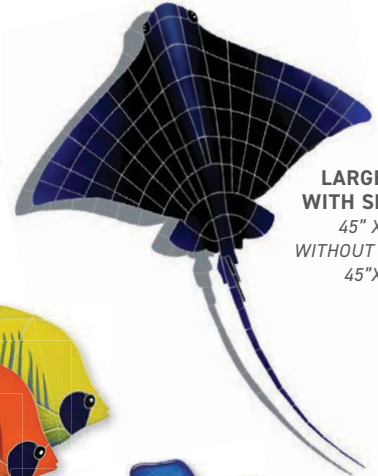

SWIMMING MERMAID
24" X 60"
WITH SHADOW 28"X60"

HIBISCUS TURTLE
24" X 24"

IN YOUR FACE SHARK
38" X 42"

MEDIUM RAY WITH SHADOW
29" X 22"
WITHOUT SHADOW: 29"X20"

LARGE RAY WITH SHADOW
45" X 34"
WITHOUT SHADOW: 45"X32"