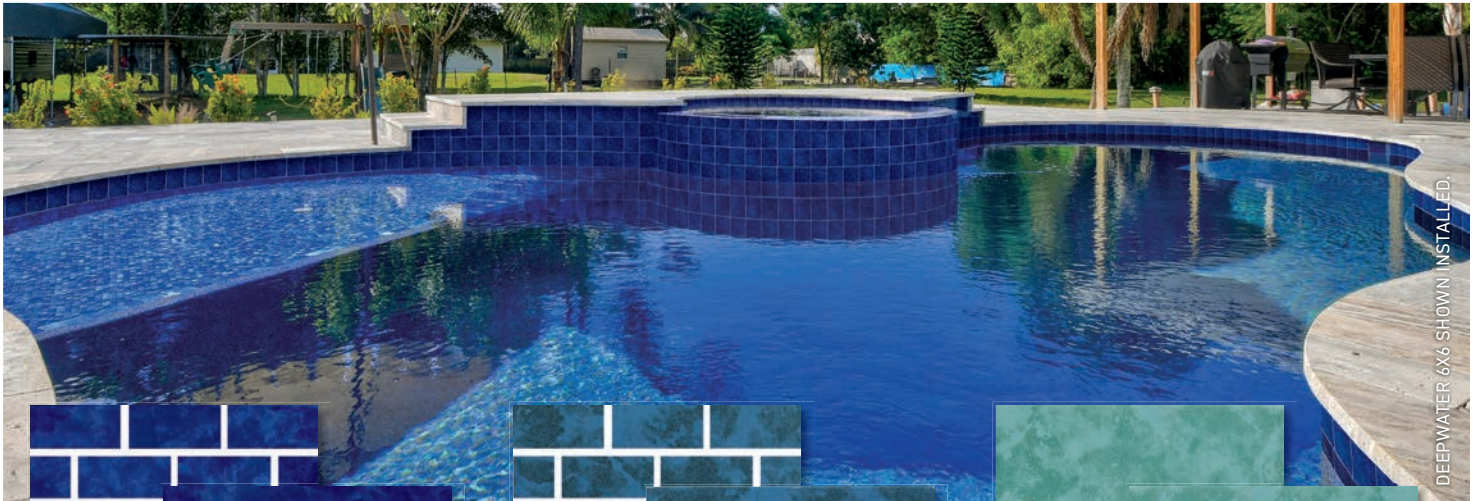

ATLANTIC

DEEPWATER 6X6 SHOWN INSTALLED.