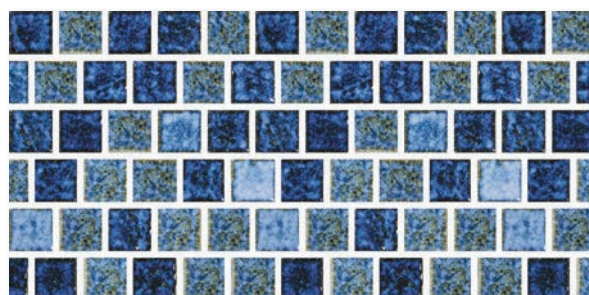

OB-351 SEASCAPE 3X3

OB-551 SEASCAPE 1X2

OB-751 SEASCAPE AKRON

OB-801 OCEAN BREEZE BLEND 1X2

OB-900 OCEAN BREEZE BLEND 1X1

V3 MODERATE VARIATION

Grandiose and immense meet peace and serenity in our South Pacific Series. A place to retreat and contemplate is an entertainment area must-have.