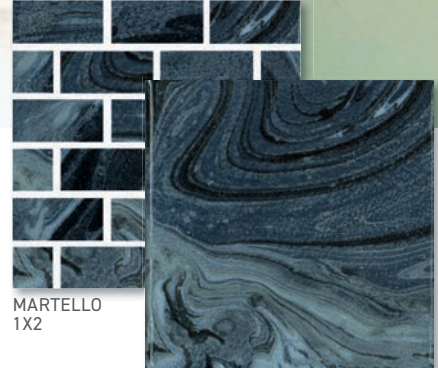

MARTELLO 6X6

MARTELLO
1X2