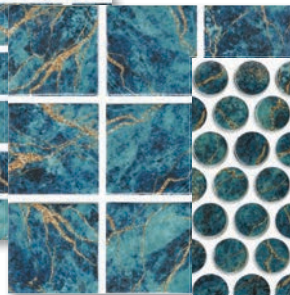

DALI PENNY ROUND, DALI 2X2, DALI 1X1, AND ATHENS COPING 12X24X3CM SHOWN INSTALLED. POOL OASIS POOLS & PAVERS.

GOYA 1X1

GOYA 1X2

GOYA 2X2

GOYA PENNY ROUND

GAUDI 1X1

GAUDI 1X2

GAUDI 2X2