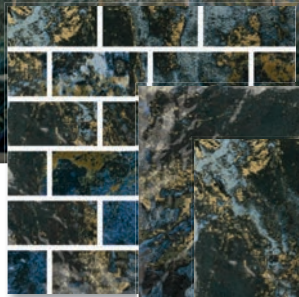

HIGH SEAS

The strength of a storm and calm of a breeze are reflected in our new High Seas Series. Dark blues and grays blend to create a powerful statement for your spaces.

HS-1241
TREASURE 1X2