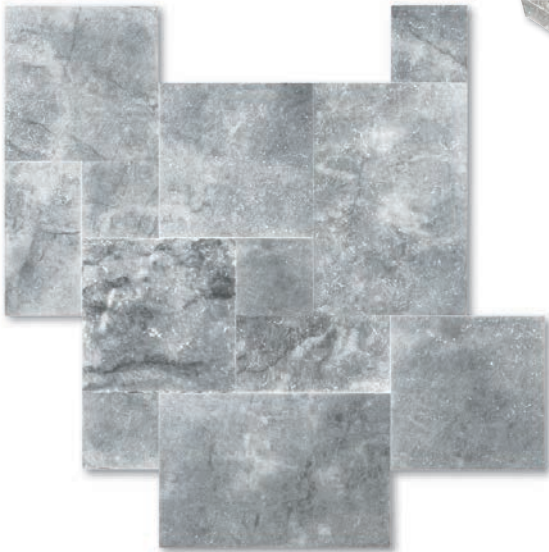

PAVERS AVAILABLE:

FINISH: SAND BLASTED, BRUSHED, TUMBLED

- 12X12 (3CM)
- 12X24 (3CM)
- 12X24 (5CM)
- 16X16 (3CM)
- 16X24 (3CM)
- FRENCH PATTERN (SHOWN)

SOLD IN SET OF 6 PCS. THAT EQUALS 8 SF.
*SEE PAGE TWO FOR INFO.