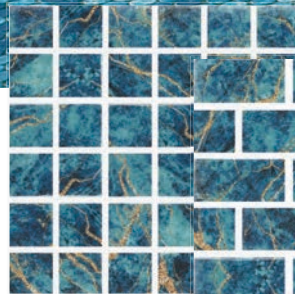

DALI PENNY ROUND, DALI 2X2, DALI 1X1, AND ATHENS COPING 12X24X3CM SHOWN INSTALLED. POOL OASIS POOLS & PAVERS.

GOYA 1X1

GOYA 1X2

GOYA 2X2

GOYA PENNY ROUND

GAUDI 1X1

GAUDI 1X2

GAUDI 2X2