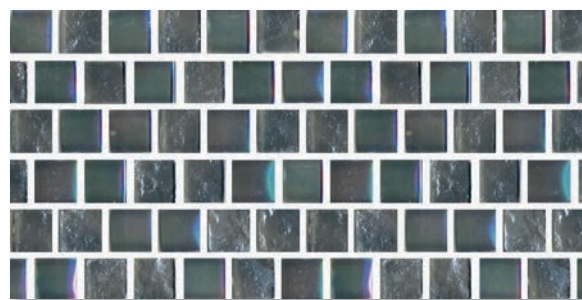

MODERATE VARIATION

LEO 1X1 SHOWN IN STALLED.

AQUARIUS 1X1

ARIES 1X1

LEO 1X1

VIRGO 1X1

V3 MODERATE VARIATION

Natural, dramatic, and progressive spaces come to life with our Britannia Series. A mix of colors and shades, imitating nations and cultures that formed an empire.