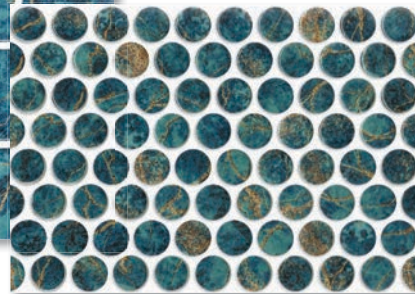

DALI PENNY ROUND, DALI 2X2, DALI 1X1, AND ATHENS COPING 12X24X3CM SHOWN INSTALLED. POOL OASIS POOLS & PAVERS.

GOYA 1X1

GOYA 1X2

GOYA 2X2

GOYA PENNY ROUND

GAUDI 1X1

GAUDI 1X2

GAUDI 2X2