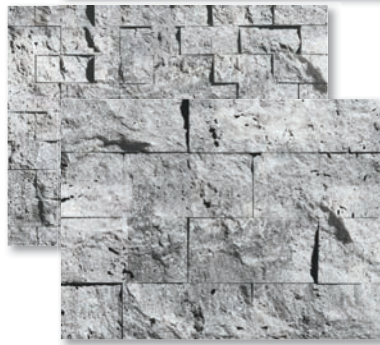

LEDGERSTONE AVAILABLE:

- 6X24
- CORNER

SPLIT FACE AVAILABLE:

- 1X2
- 2X4