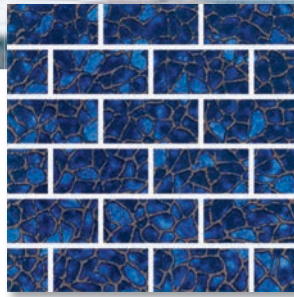

CB-1261 GRAND CAYMAN 1X2

CB-661 GRAND CAYMAN 6X6

V2 LOW VARIATION

Our Timeless Series will add a classic touch and a distinguished style, with a modern hint, to all of your designs.

TIMELESS

BLUE ALLURE 6X6 AND IVORY PAVERS SHOWN INSTALLED.
POOL: CANYON OAK POOLS.