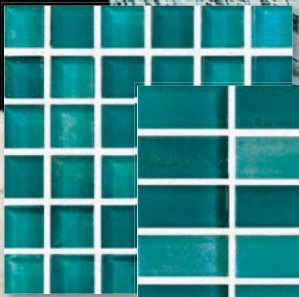

AB-2210 CRYSTAL 2X2

Earth tones, pale blues, and misty grays define the London Series. An embedded sparkle of glitter gives this glass tile an eye-catching royal touch.

LONDON

LS-1172 ASHFORD 1X1 SHOWN INSTALLED. POOL COURAGE POOLS.