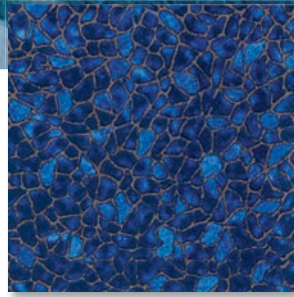

BLUE ALLURE 6X6