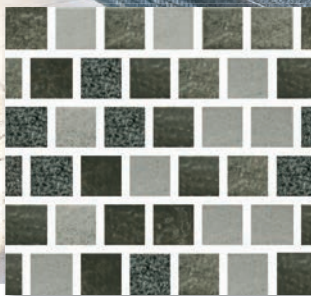

VG-948 REEF 1X1