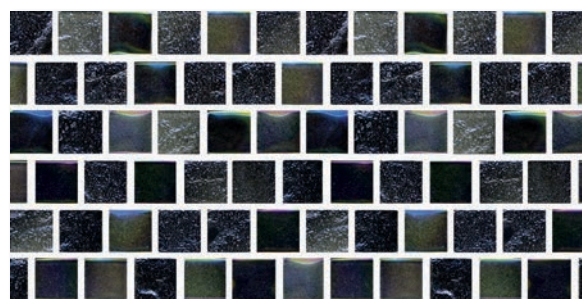

CONSTELLATIONS

A glimpse into time and space is our Constellation Series. A window to the universe that will inspire everyone.

V3

MODERATE VARIATION

LEO 1X1 SHOWN IN STALLED.

ARIES 1X1