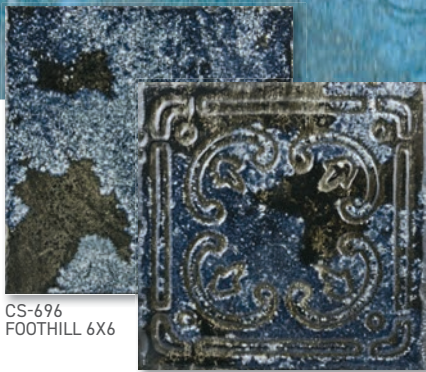

CS-695 PEAK 6X6

CS-696 FOOTHILL 6X6

CS-696 DECO FOOTHILL 6X6