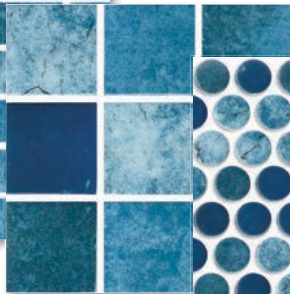

DALI PENNY ROUND

DALI 2X2