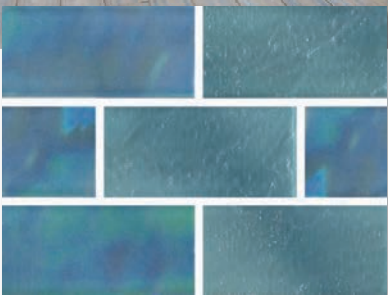

CRESCENT 2X4