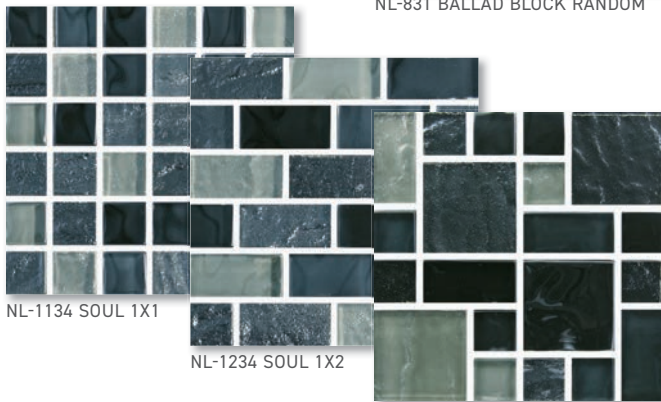

NL-1231 BALLAD 1X2

NL-1134 SOUL 1X1

NL-1234 SOUL 1X2

NL-834 SOUL BLOCK RANDOM