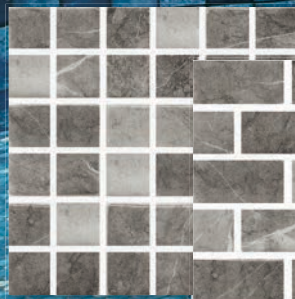

GOYA 1X2

GOYA 1X1