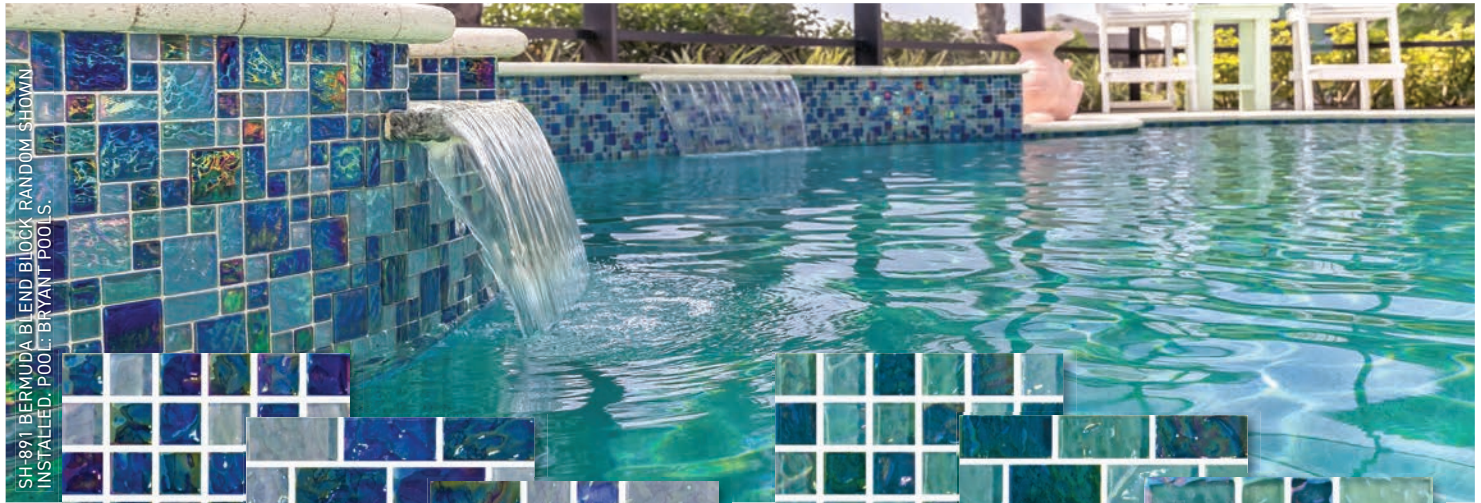

SHIMMER

The relaxing colors of our Shimmer Series will lead your thoughts to the Caribbean Islands. An escape from worries will invite you to soothe yourself and enjoy the moments you are living.