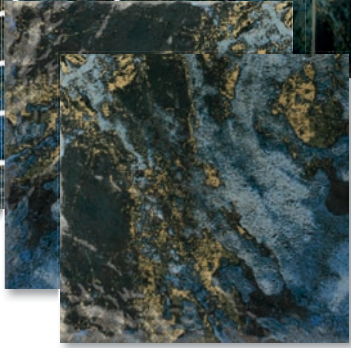

HS-641 TREASURE 6X6