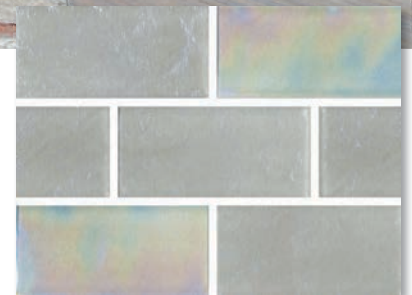

GIBBOUS 2X4