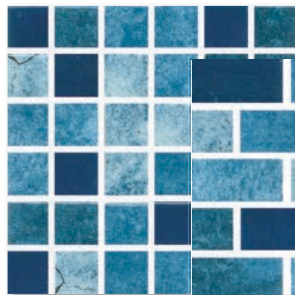

DALI 1X2

DALI 1X1