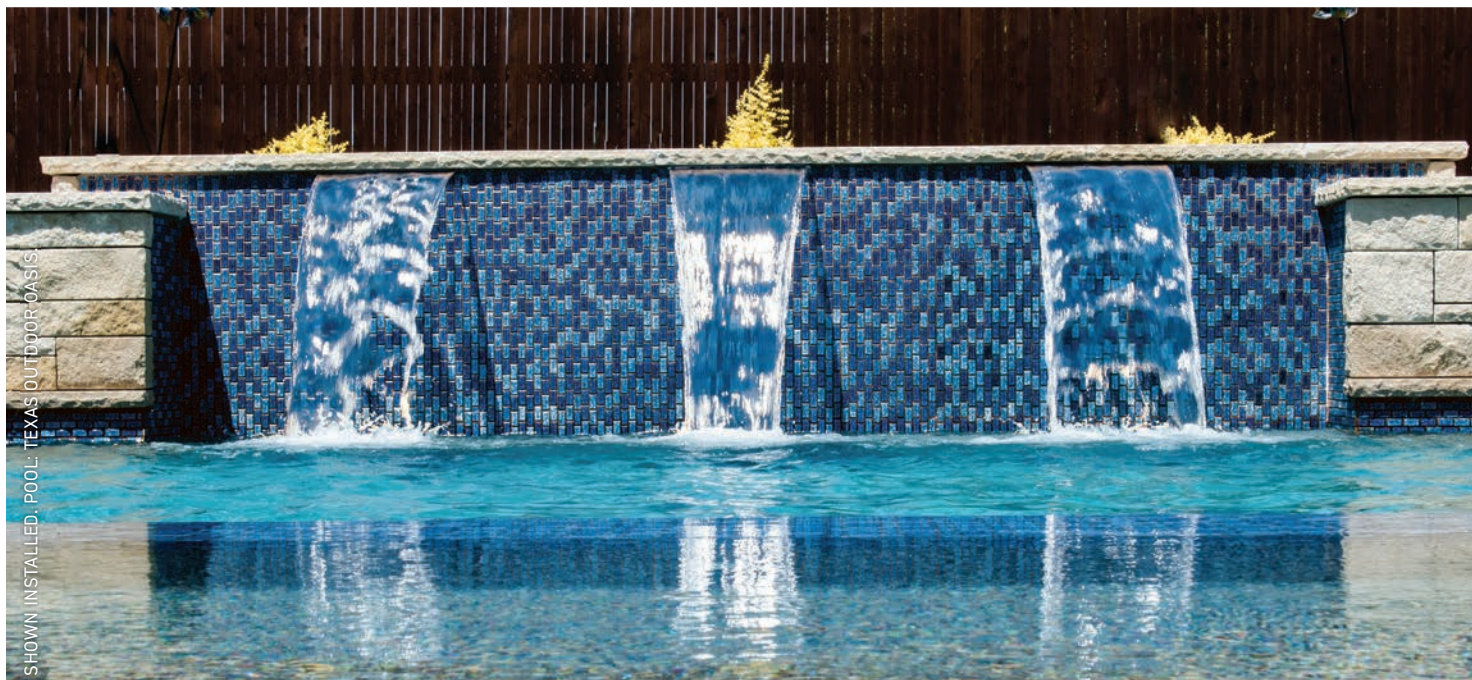

OCEAN BREEZE

The relaxing feeling of the beach, with the breeze blowing on your face, is the inspiration of our Ocean Breeze Series.

V3

MODERATE VARIATION

OB-801 OCEAN BREEZE BLEND 1X2 SHOWN INSTALLED. POOL: TEXAS OUTDOOR OASIS