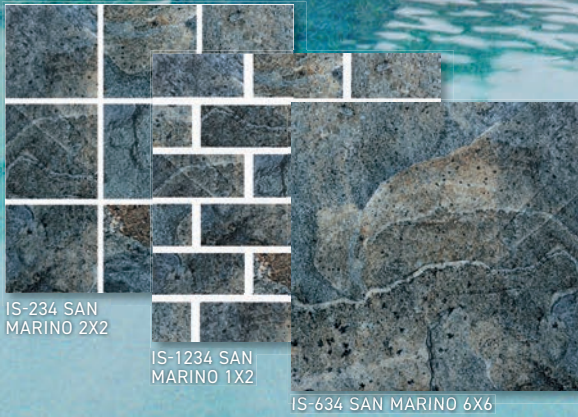

ITALIAN SLATE

Contrasts and juxtapositions come alive with our Italian Slate Series. Magical colors and flavors become part of your spaces.

V3

IS-634 DECO SAN MARINO 6X6