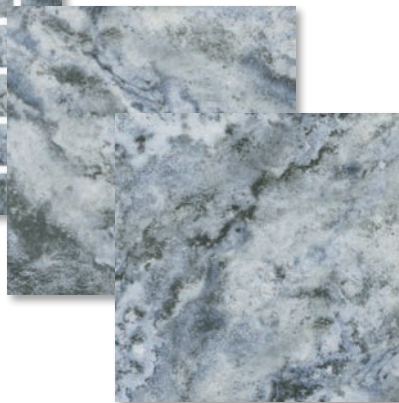

ALPS 1X2

ALPS 6X6

ROCKIES 1X2

ROCKIES 6X6

SIERRA 1X2

SIERRA 6X6

V3 MODERATE VARIATION

Vibrant blues mixed with defined gray work in perfect harmony creating a timeless space with the Rainforest Series.