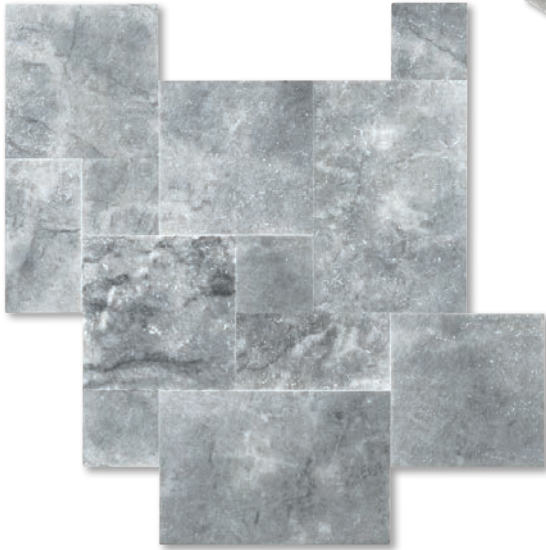

PAVERS AVAILABLE:

FINISH: SAND BLASTED, BRUSHED, TUMBLED
- 12"X12" (3CM)
- 12"X24" (3CM)
- 16"X16" (3CM)
- 16"X24" (3CM)
- FRENCH PATTERN (SHOWN)
SOLD IN SET OF 6 PCS. THAT EQUALS 8 SF.
*SEE PAGE TWO FOR INFO.