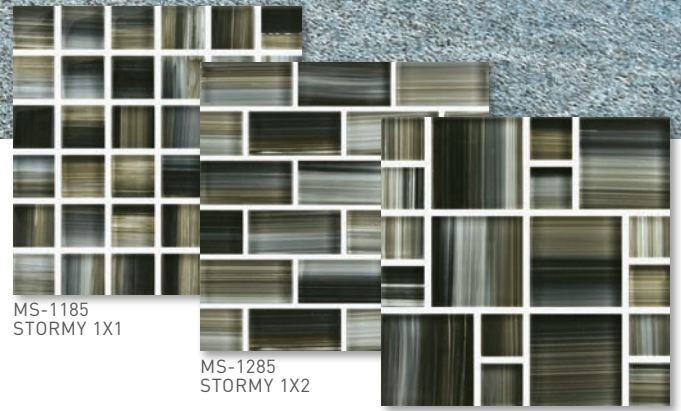

MS-881 WATER LILIES
BLOCK RANDOM

MS-1182
VENICE 1X1

MS-1282
VENICE 1X2

MS-882 VENICE
BLOCK RANDOM

MS-1184
PARADISE 1X1

MS-1284
PARADISE 1X2

MS-884 PARADISE
BLOCK RANDOM

MS-1185
STORMY 1X1