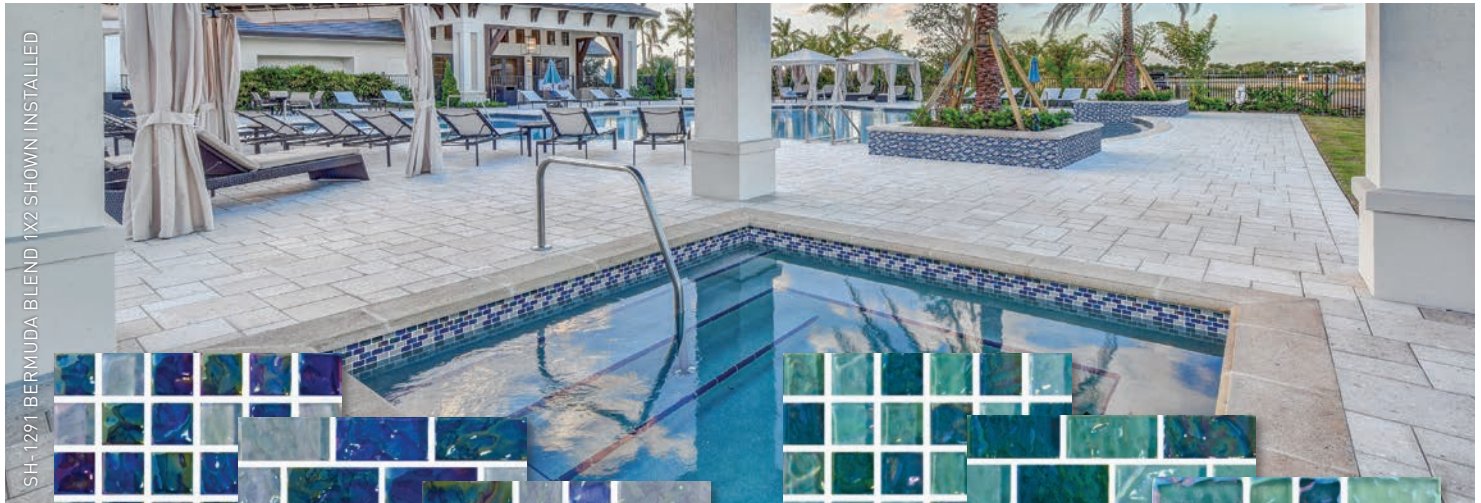

RV-2424 SAVONA 2X4

RV-2425 IMPERIA 2X4

RV-2426 PORTOFINO 2X4

RV-2427 GENOA 2X4

RV-2428 MONACO 2X4

RV-2429 RAPALLO 2X4

SHIMMER

The relaxing colors of our Shimmer Series will lead your thoughts to the Caribbean Islands. An escape from worries will invite you to soothe yourself and enjoy the moments you are living.