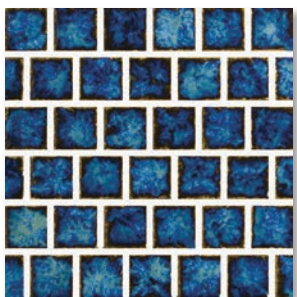

TY-181 BALI 1X1