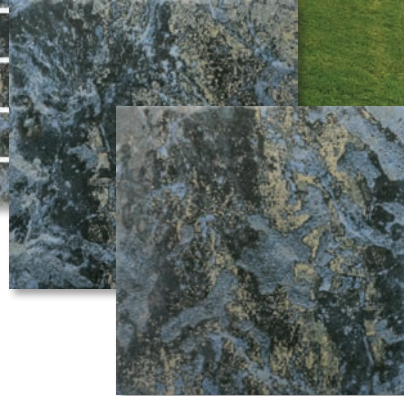

HS-642 CASTAWAY 6X6

CARIBBEAN

Vibrant colors dominate our Caribbean Series. Pulsating copper shades and soothing blues will take the stage of your designs.