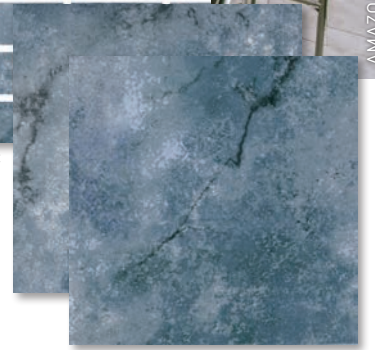

OLYMPIC 1X2

OLYMPIC 6X6

V3 MODERATE VARIATION

Give your designs a mystical touch with our El Dorado Series. Touches of gold and silver embellish the blue from the skies and the gray from the Andes Mountains.