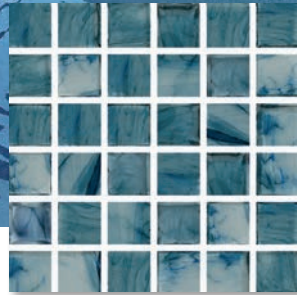

FJ-1197 MAJESTIC 1X1