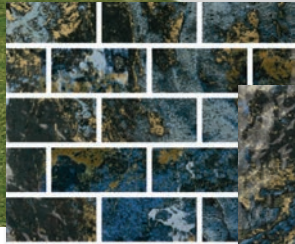

HS-1241 TREASURE 1X2