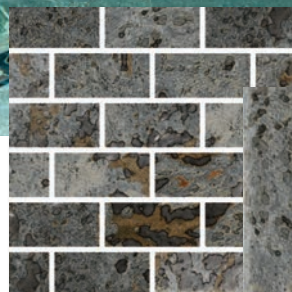

ED-1276 CLAIM JUMPER 1X2