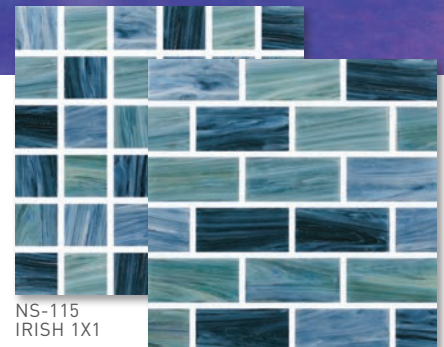

NS-115
IRISH 1X1

NS-1215 IRISH 1X2