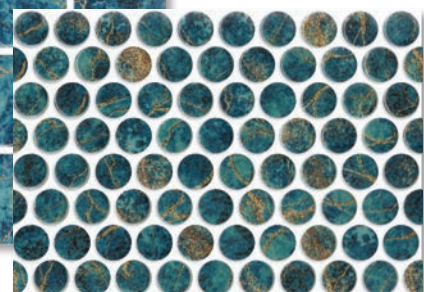

GAUDI 2X2

GAUDI PENNY ROUND