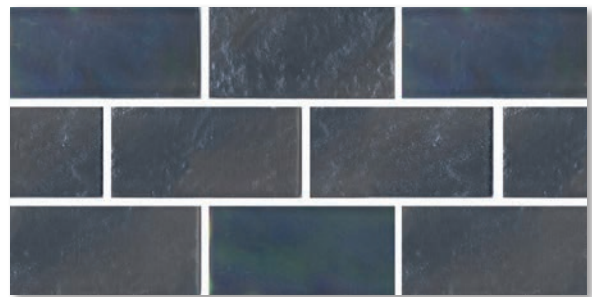

ECLIPSE 2X4