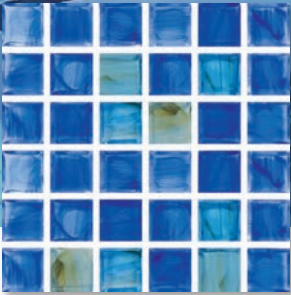

FJ-1193 PEACEFUL 1X1