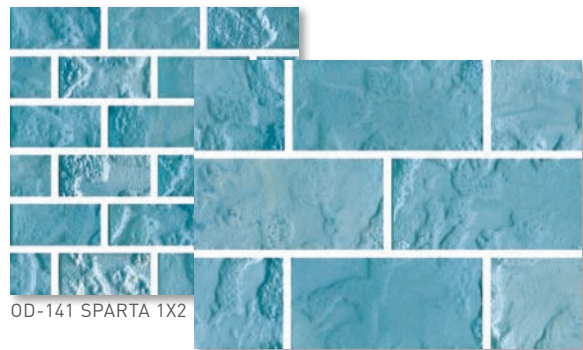

OD-141 SPARTA 1X2

OD-2441 SPARTA 2X4