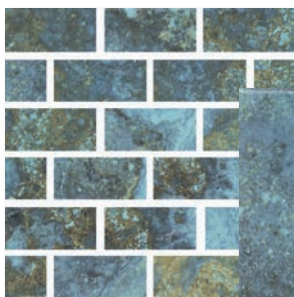

VILLANOVA 6X6

GEORGIANA
1X2

GEORGIANA 6X6

ADRIANO
1X2

ADRIANO 6X6

NOTE: THIS TILE IS NOT WARRANTED AS A SLIP RESISTANT SURFACE FOR FOOT TRAFFIC.

V3 MODERATE VARIATION

The masterworks of the Renaissance inspire our Venetian Series. Dominant blues will bring tranquility to your own retreat.