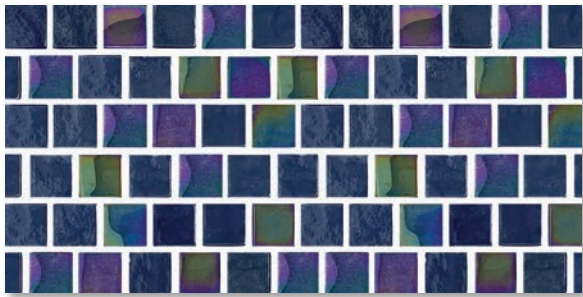

LEO 1X1 SHOWN INSTALLED

AQUARIUS 1X1

ARIES 1X1

LEO 1X1

VIRGO 1X1

NOTE: THIS TILE IS NOT WARRANTED AS A SLIP RESISTANT SURFACE FOR FOOT TRAFFIC.

FLORA

Patterns, colors, aromas, smiles, and love. Our Flora Series captures the best of nature to bring to your home. It is no wonder a flower's beauty has always inspired great artists.