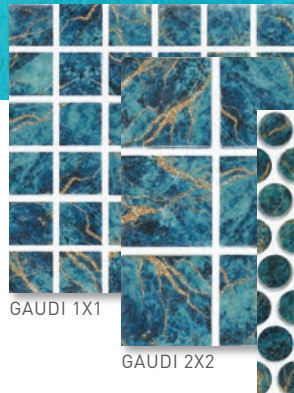

GAUDI PENNY ROUND

GAUDI 1X1

GAUDI 2X2