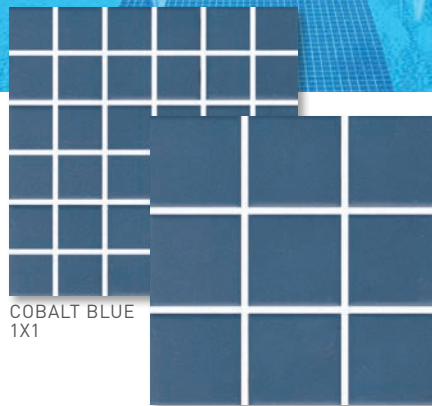

AVAILABLE IN ENGLISH AND METRIC MEASUREMENTS

UNGLAZED

COBALT 2X2 SHOWN INSTALLED

BLACK 1X1

BLACK 2X2

COBALT BLUE 1X1

COBALT BLUE 2X2

WHITE 1X1

The frequency of them is out of control of the manufacturer.

COLORS AVAILABLE:

GRAY

SAND

BROWN

CHARCOAL

**Ask for an Ordering Guide for all styles, colors, and sizes.*

AVAILABLE STYLES / COLORS **WATER FEATURES**