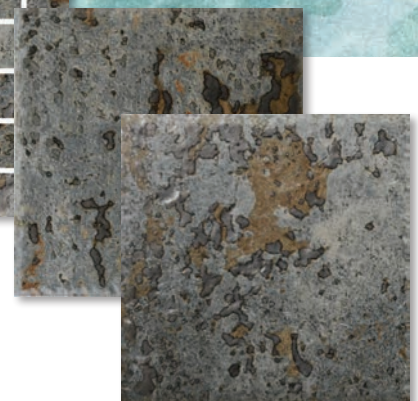

ED-676 CLAIM JUMPER 6X6