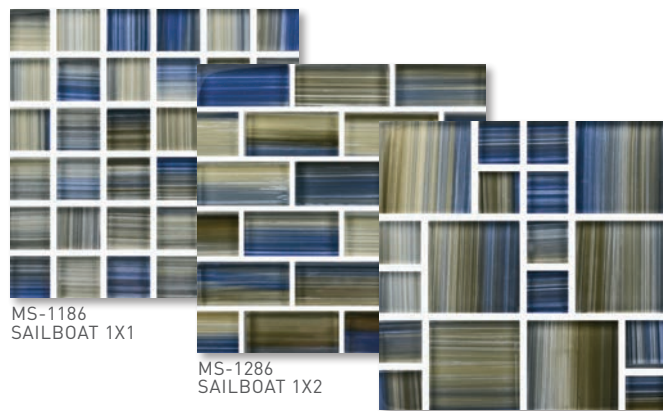

MS-1186
SAILBOAT 1X1

MS-1286
SAILBOAT 1X2

MS-886 SAILBOAT
BLOCK RANDOM