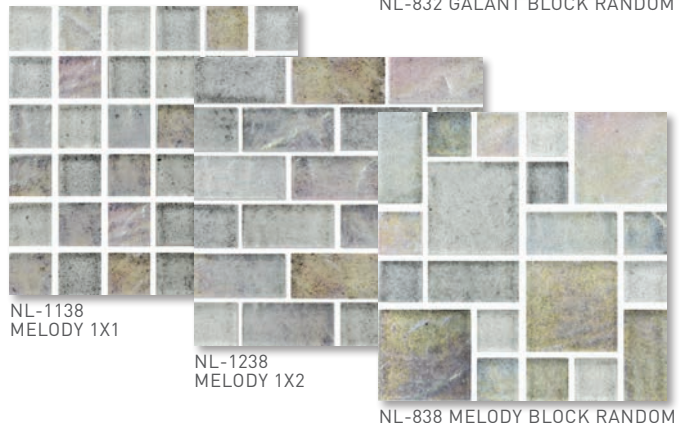

NL-1232
GALANT 1X2

NL-1138
MELODY 1X1

NL-1238
MELODY 1X2

NL-838 MELODY BLOCK RANDOM