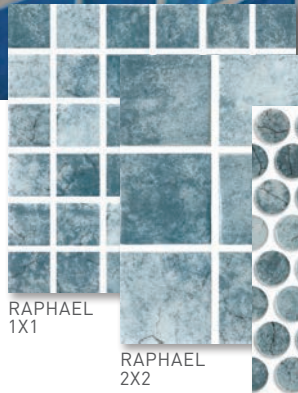

RAPHAEL PENNY ROUND

RAPHAEL 1X1