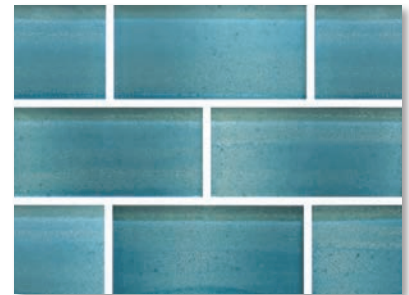

RV-2429 RAPALLO 2X4