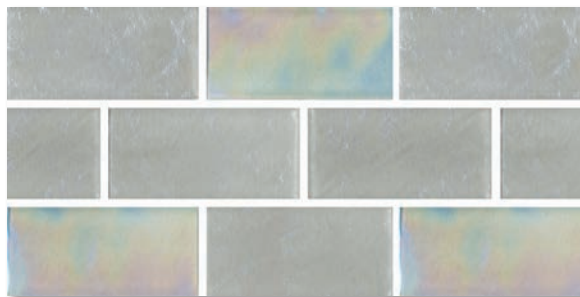

LUNAR

CRESCENT 2X4 AND SILVER 12"X24"5CM TILE SHOWN INSTALLED

CRESCENT 2X4

ECLIPSE 2X4

GIBBOUS 2X4

NORTH SEAS

Dive into the peaceful greens and blues of our North Seas Series. Let your soul be filled with these calming waters and reconnect with your center.