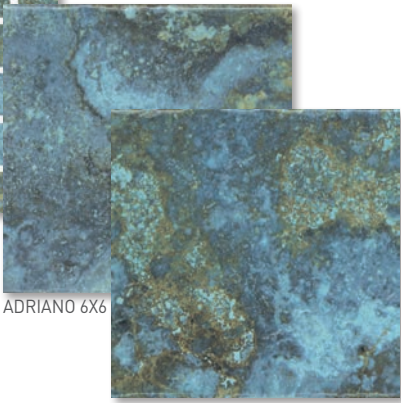

VILLANOVA 6X6

GEORGIANA
1X2

GEORGIANA 6X6

ADRIANO
1X2

ADRIANO 6X6

NOTE: THIS TILE IS NOT WARRANTED AS A SLIP RESISTANT SURFACE FOR FOOT TRAFFIC.

V3 MODERATE VARIATION

The masterworks of the Renaissance inspire our Venetian Series. Dominant blues will bring tranquility to your own retreat.