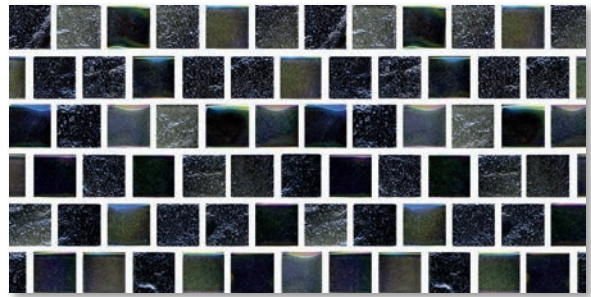

LEO 1X1 SHOWN INSTALLED

AQUARIUS 1X1

ARIES 1X1

LEO 1X1

VIRGO 1X1

NOTE: THIS TILE IS NOT WARRANTED AS A SLIP RESISTANT SURFACE FOR FOOT TRAFFIC.

FLORA

Patterns, colors, aromas, smiles, and love. Our Flora Series captures the best of nature to bring to your home. It is no wonder a flower's beauty has always inspired great artists.