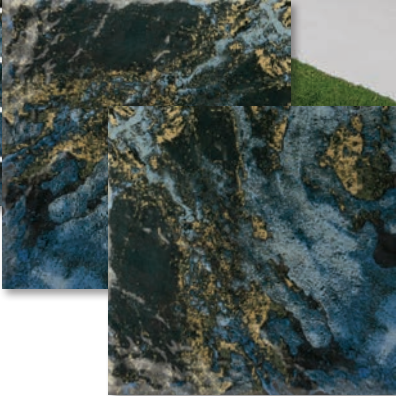

HS-641 TREASURE 6X6