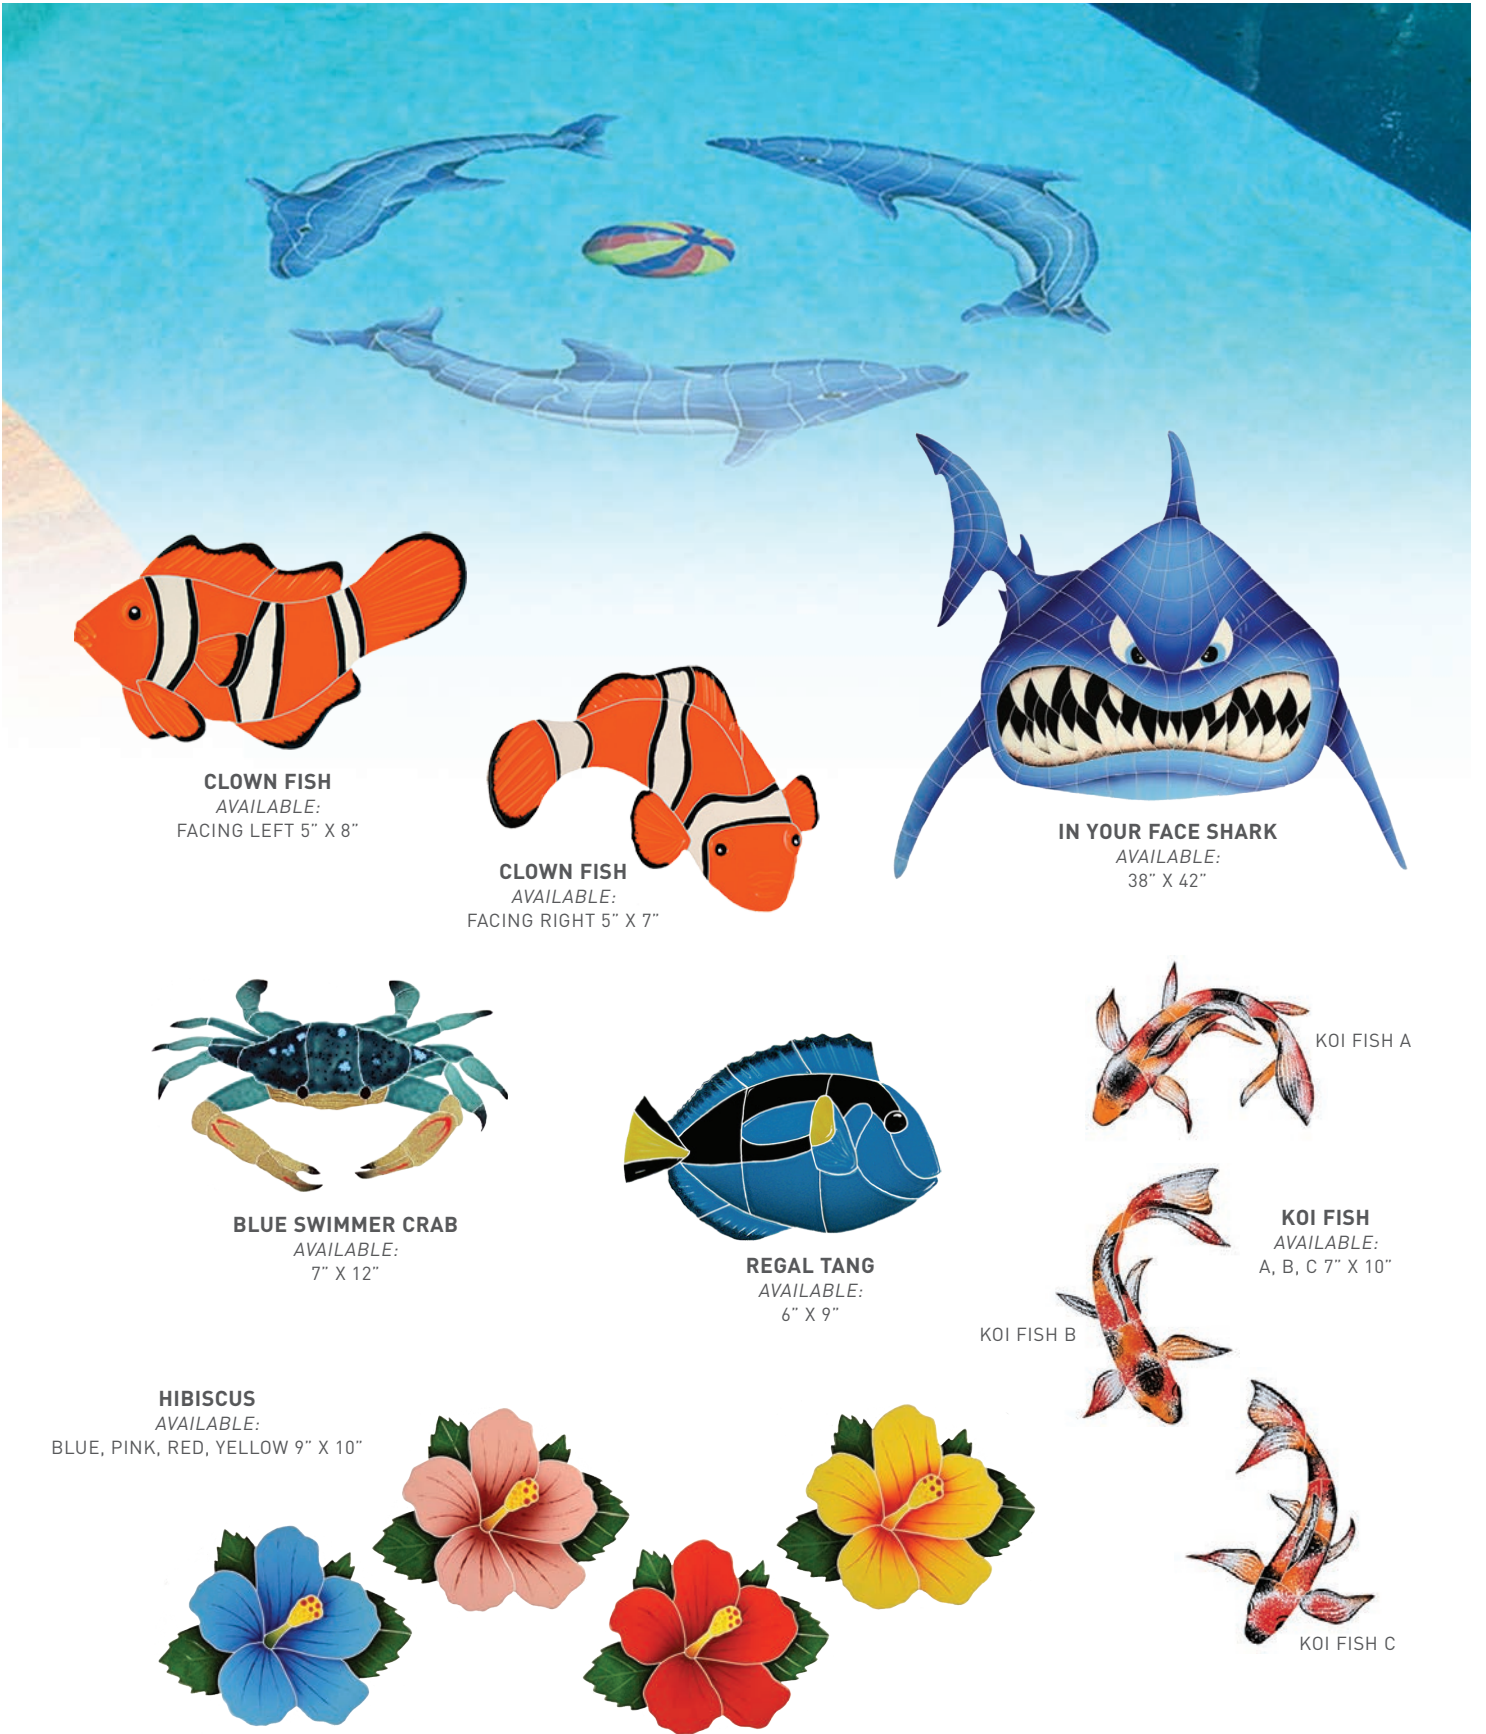

ARTISTRY IN MOSAICS

DOLPHIN GROUP
 (1 LEFT, 2 RIGHT, 1 FREE BALL)
 AVAILABLE: 62" X 62" / 42" X 42"
 BLUE BEACHBALL / MULTI COLOR
 BEACH BALL

MEDIUM RAY
 AVAILABLE: 29" X 20"
 WITH SHADOW: 29" X 22"

LARGE RAY
 AVAILABLE: 45" X 32"
 WITH SHADOW: 45" X 34"

SEA TURTLE NATURAL
 AVAILABLE:
 23" X 30" / 16" X 21" / 9" X 12"

LOGGERHEAD TURTLE 6"
 AVAILABLE:
 BLUE / BROWN / GREEN

LOGGERHEAD TURTLE
 AVAILABLE:
 20" X 20" / 15" X 15" / 8" X 8"
 BLUE / BROWN / GREEN

SWIMMING MERMAID
 24" X 60"

STEP MARKERS BUBBLES
STEP MARKERS DOLPHINS
 3" X 24"
 AVAILABLE: AQUA / BLUE

*NOTE: PLEASE ASK AN AQUABELLA REPRESENTATIVE FOR OUR FULL CATALOG OF ARTISTRY IN MOSAICS

CLOWN FISH
 AVAILABLE:
 FACING LEFT 5" X 8"