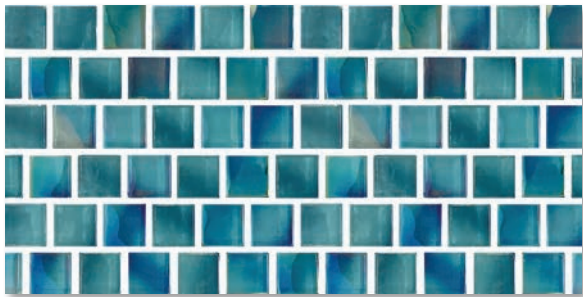

LEO 1X1 SHOWN INSTALLED

AQUARIUS 1X1

ARIES 1X1

LEO 1X1

VIRGO 1X1

NOTE: THIS TILE IS NOT WARRANTED AS A SLIP RESISTANT SURFACE FOR FOOT TRAFFIC.

FLORA

Patterns, colors, aromas, smiles, and love. Our Flora Series captures the best of nature to bring to your home. It is no wonder a flower's beauty has always inspired great artists.