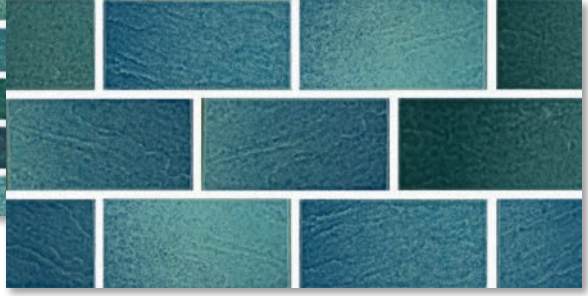

VG-2446 NARROWS 2X4