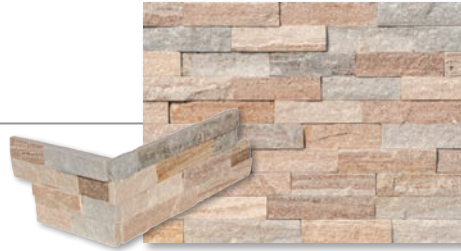

- 6"X24"
- CORNER