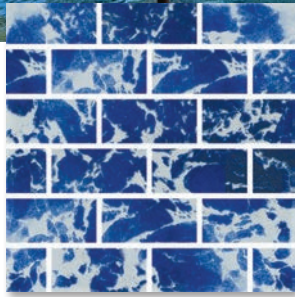

CB-1260 NEVIS 1X2