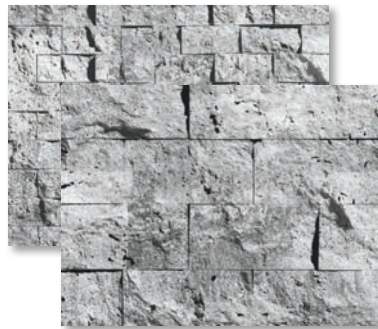

SPLIT FACE AVAILABLE:

- 1"X2"
- 2"X4"