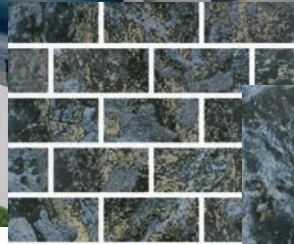

HS-1242 CASTAWAY 1X2