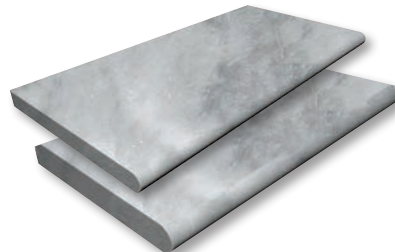

COPING AVAILABLE:

FINISH: SAND BLASTED, BRUSHED, TUMBLED
- 12"X12" (3CM) SINGLE BULLNOSE
- 12"X24" (3CM) SINGLE BULLNOSE
- 12"X24" (5CM) SINGLE BULLNOSE
- 12"X24" (5CM) SINGLE EASED EDGE
- 4"X12" (3CM) SINGLE BULLNOSE
- 12"X18" (3CM) DOUBLE BULLNOSE

TO PROTECT FROM STAINS, AQUABELLA RECOMMENDS THAT ALL OF OUR NATURAL STONE PRODUCTS BE SEALED WITH DRY TREAT SEALERS.