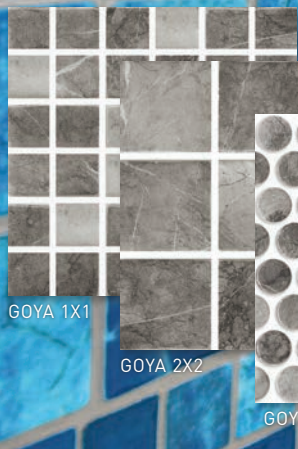

DALI 2X2 AND 1X1 AND GLACIER COPING 12X24X6CM ARE SHOWN INSTALLED. POOL - OASIS POOLS & PAVERS.

GOYA 1X1

GOYA 2X2