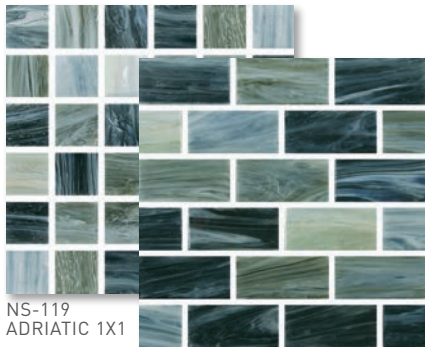

NS-120
DENMARK 1X1

NS-119
ADRIATIC 1X1

NS-1219 ADRIATIC 1X2