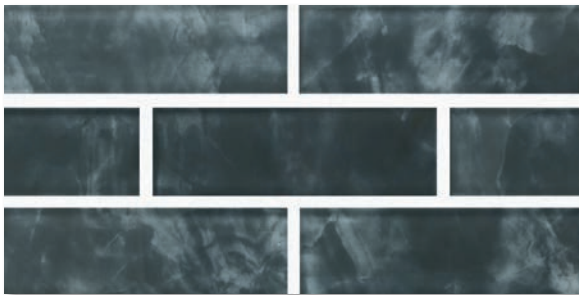

STONEHENGE 2X6