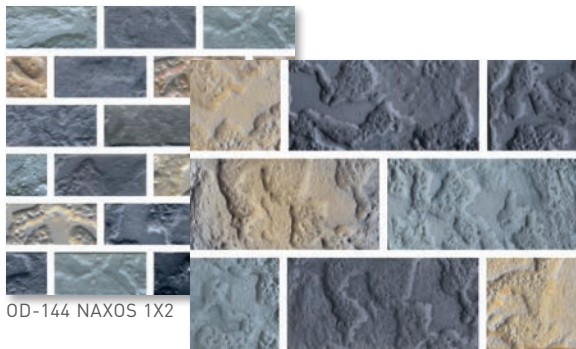

OD-144 NAXOS 1X2

OD-2444 NAXOS 2X4