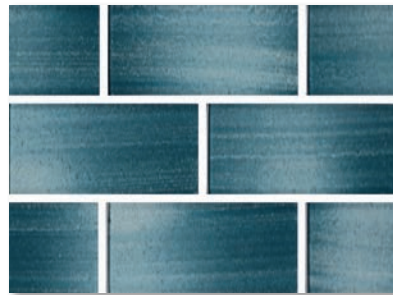

RV-2425 IMPERIA 2X4