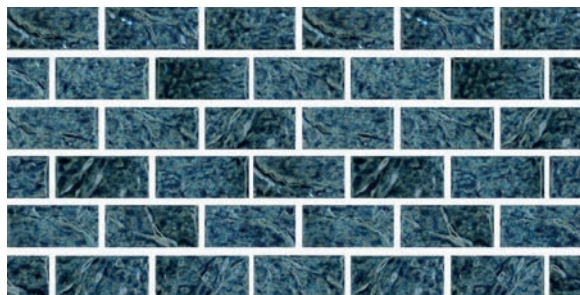

SOUTH PACIFIC

AVAILABLE
END OF
MAY 2022

TONGA 1X2 SHOWN INSTALLED

CALEDONIA 1X2

MARIANA 1X2

TONGA 1X2

VOYAGE

Classic and modern combine in our Voyage Series. The colors of this series provide warmth and freshness, with touches of energy, resulting in relaxing and beautiful designs.