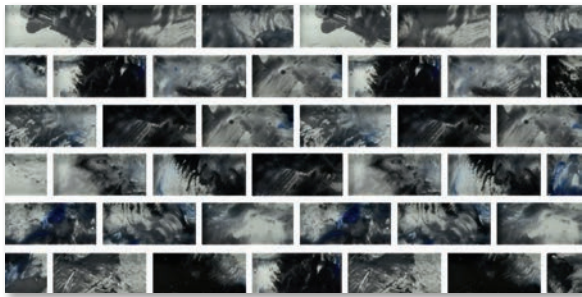

FLORA

Patterns, colors, aromas, smiles, and love. Our Flora Series captures the best of nature to bring to your home. It is no wonder a flower's beauty has always inspired great artists.

PERIWINKLE 1X2 SHOWN INSTALLED

AGAVE 1X2

NOTE: THIS TILE IS NOT WARRANTED AS A SLIP RESISTANT SURFACE FOR FOOT TRAFFIC.