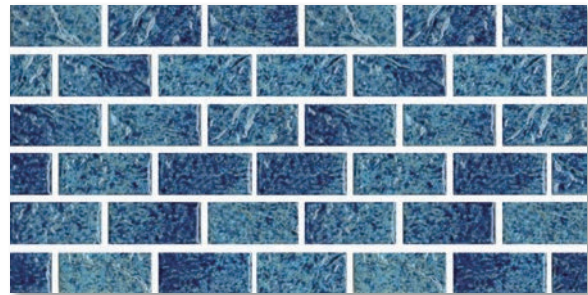

SOUTH PACIFIC

AVAILABLE
END OF
MAY 2022

TONGA 1X2 SHOWN INSTALLED

CALEDONIA 1X2

MARIANA 1X2

TONGA 1X2

VOYAGE

Classic and modern combine in our Voyage Series. The colors of this series provide warmth and freshness, with touches of energy, resulting in relaxing and beautiful designs.