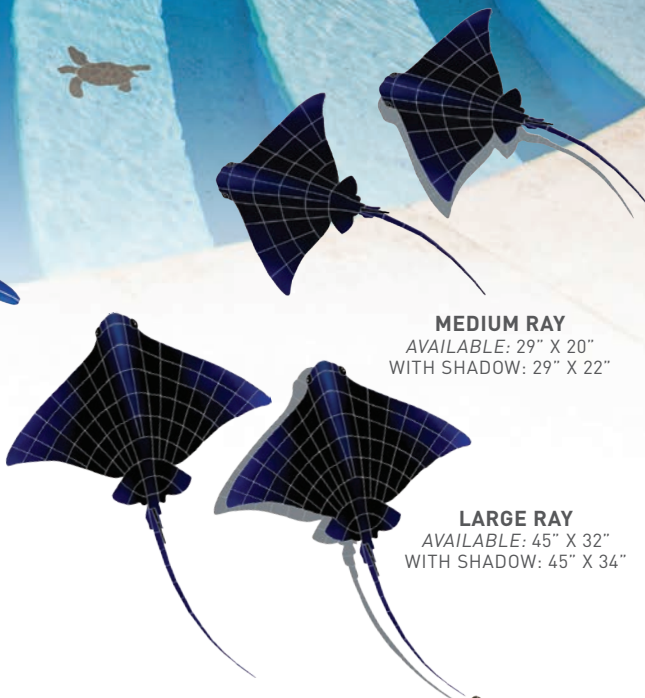

TB-0505-BB

TR-0505-BB

TL-0505-BB

TS-0505-BB

TURTLE - TB
5"X5"*

TURTLE - TR
5"X5"*

TURTLE - TL
5"X5"*

TURTLE - TS
5"X5"*

ARTISTRY IN MOSAICS

DOLPHIN GROUP
 (1 LEFT, 2 RIGHT, 1 FREE BALL)
 AVAILABLE: 62" X 62" / 42" X 42"
 BLUE BEACHBALL / MULTI COLOR
 BEACH BALL

MEDIUM RAY
 AVAILABLE: 29" X 20"
 WITH SHADOW: 29" X 22"

LARGE RAY
 AVAILABLE: 45" X 32"
 WITH SHADOW: 45" X 34"