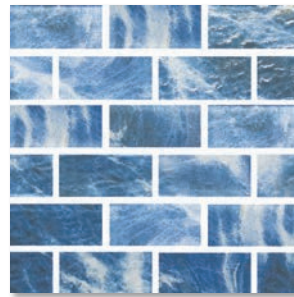

PENN STATION 1X2