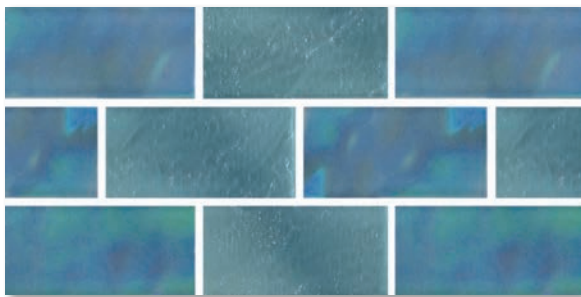

CRESCENT 2X4