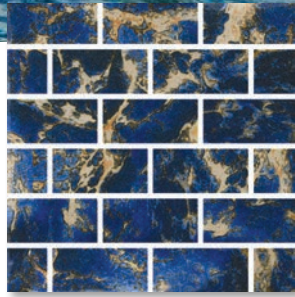

CB-1261 GRAND CAYMAN 1X2