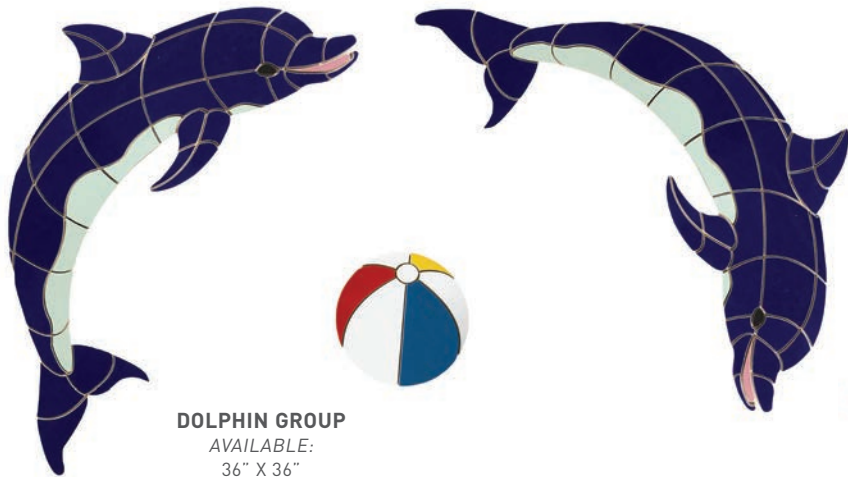

CUSTOM ACCENTS

DOLPHIN GROUP
AVAILABLE:
36" X 36"