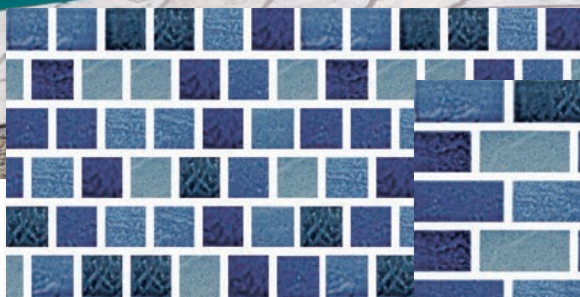

VOYAGE

Classic and modern combine in our Voyage Series. The colors of this series provide warmth and freshness, with touches of energy, resulting in relaxing and beautiful designs.

VG-840 ANCHOR 1X2, SILVER 2X4 SPLIT FACE & SILVER 4X12X3 CM BULL NOSE SHOWN INSTALLED. POOL: ANDY'S POOLS, INC.

VG-940 ANCHOR 1X1