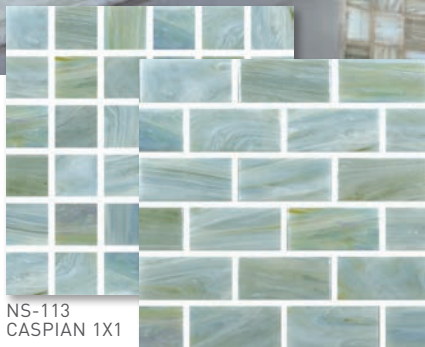

NS-113
CASPIAN 1X1

NS-1213 CASPIAN 1X2