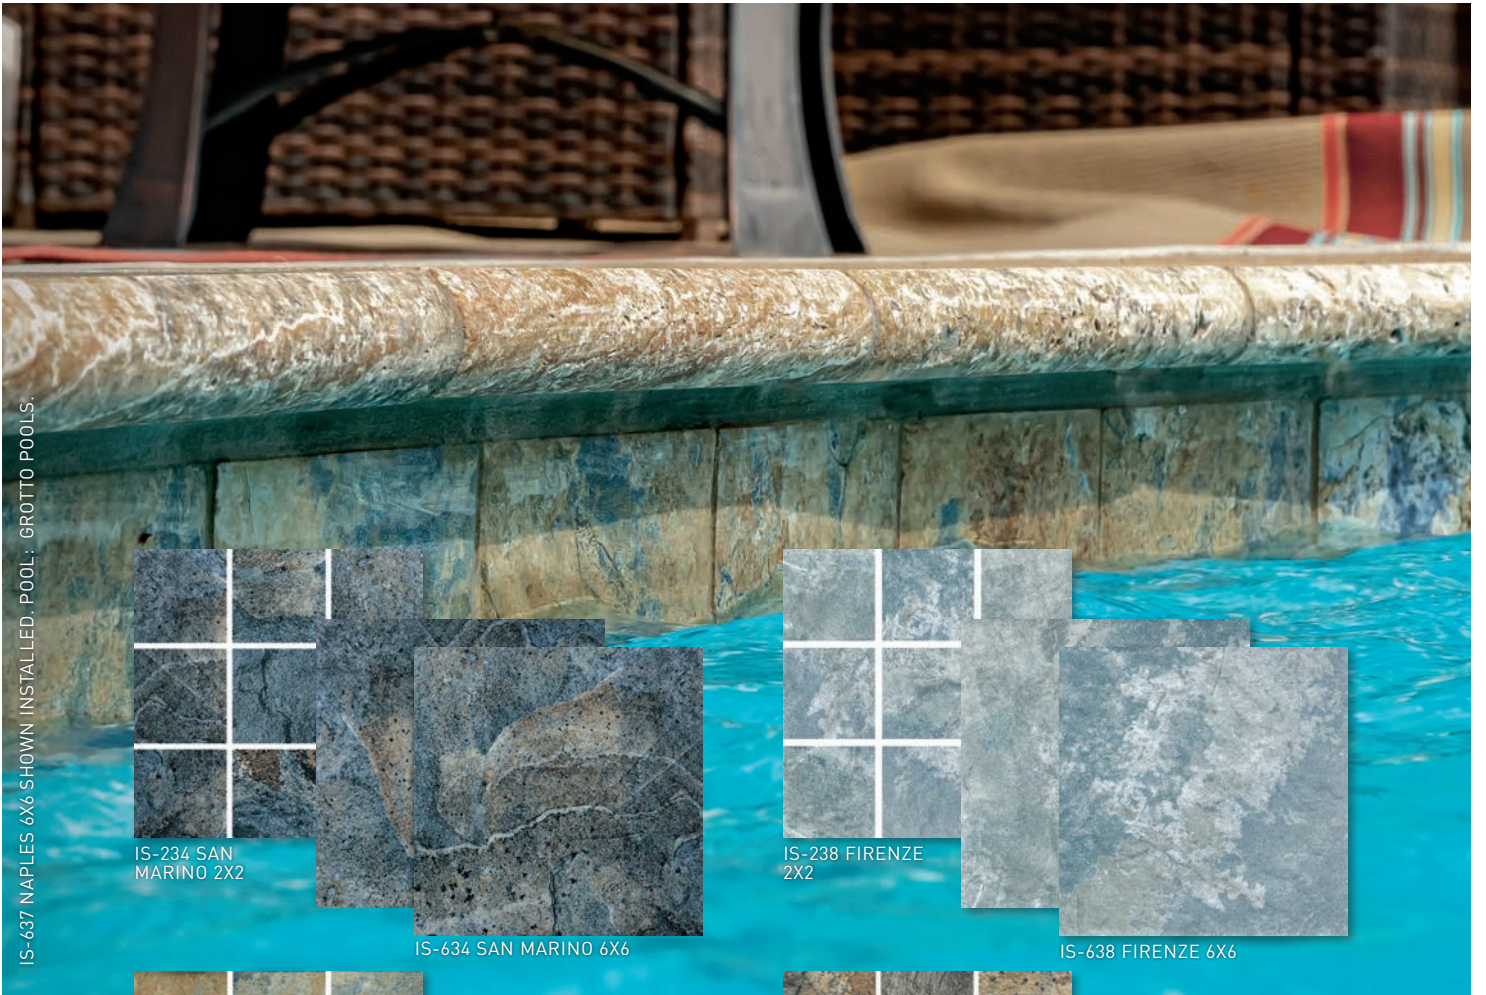

AY-624 TIKAL 6X6

AY-624 TIKAL DECO 6X6

NOTE: THIS TILE IS NOT WARRANTED AS A SLIP RESISTANT SURFACE FOR FOOT TRAFFIC.

ITALIAN SLATE

Contrasts and juxtapositions come alive with our Italian Slate Series. Magical colors and flavors become part of your spaces.