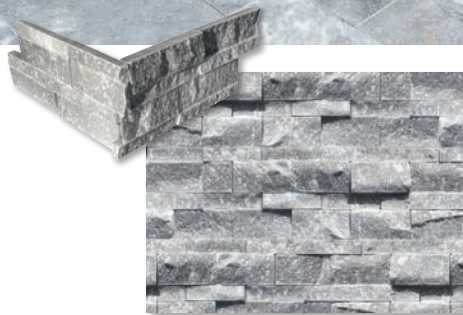

TO PROTECT FROM STAINS, AQUABELLA RECOMMENDS THAT ALL OF OUR NATURAL STONE PRODUCTS BE SEALED WITH DRY TREAT SEALERS.

POOL: SAGE SCAPES & DESIGN

PAVERS AVAILABLE:

FINISH: SAND BLASTED, BRUSHED, TUMBLED
 - 12"X12" (3CM)
 - 12"X24" (3CM)
 - 16"X16" (3CM)
 - 16"X24" (3CM)
 - FRENCH PATTERN (SHOWN)
 SOLD IN SET OF 6 PCS. THAT EQUALS 8 SF.
 *SEE PAGE TWO FOR INFO.