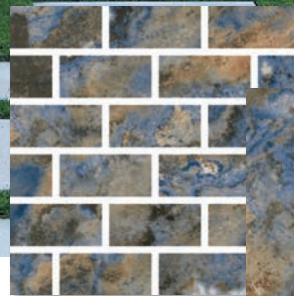

ALPS 1X2

ALPS 6X6

ROCKIES 1X2

ROCKIES 6X6

SIERRA 1X2

SIERRA 6X6

V3 MODERATE VARIATION

Vibrant blues mixed with defined gray work in perfect harmony creating a timeless space with the Rainforest Series.