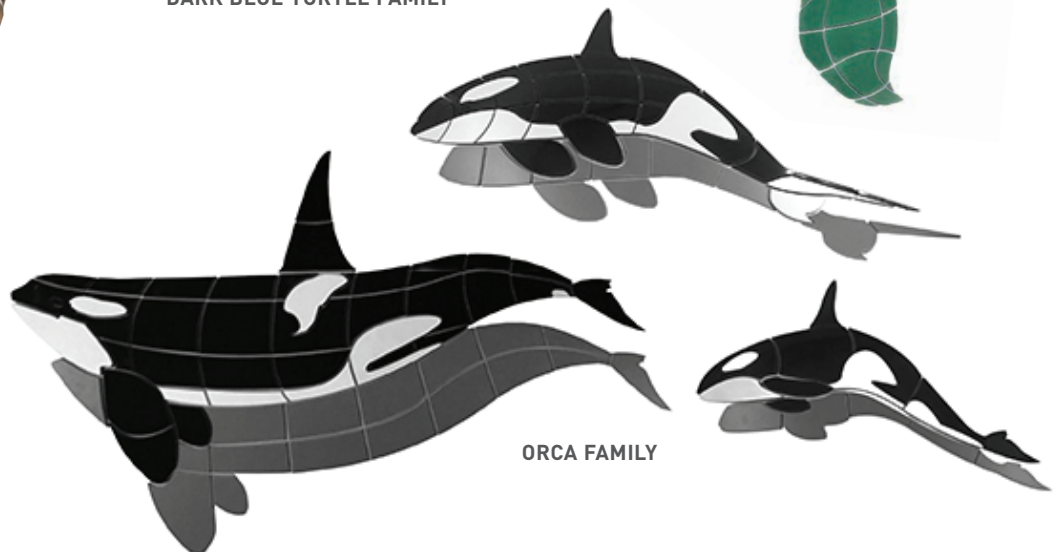

MERMAID
AVAILABLE: 36"

ORCA FAMILY

*NOTE: PLEASE ASK AN AQUABELLA REPRESENTATIVE FOR OUR FULL CATALOG OF MERIDIAN MOSAICS