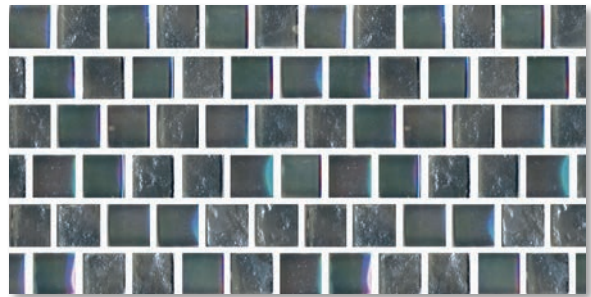

LEO 1X1 SHOWN INSTALLED

AQUARIUS 1X1

ARIES 1X1

LEO 1X1

VIRGO 1X1

NOTE: THIS TILE IS NOT WARRANTED AS A SLIP RESISTANT SURFACE FOR FOOT TRAFFIC.

FLORA

Patterns, colors, aromas, smiles, and love. Our Flora Series captures the best of nature to bring to your home. It is no wonder a flower's beauty has always inspired great artists.