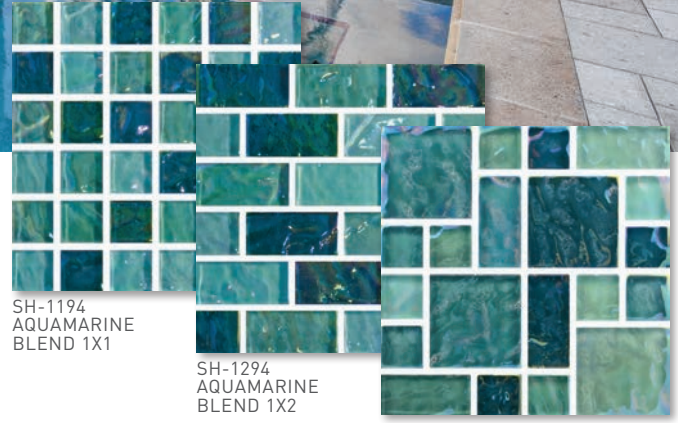

SH-1294 AQUAMARINE BLEND 1X2

SH-894 AQUAMARINE BLEND BLOCK RANDOM

SH-1194 AQUAMARINE BLEND 1X1