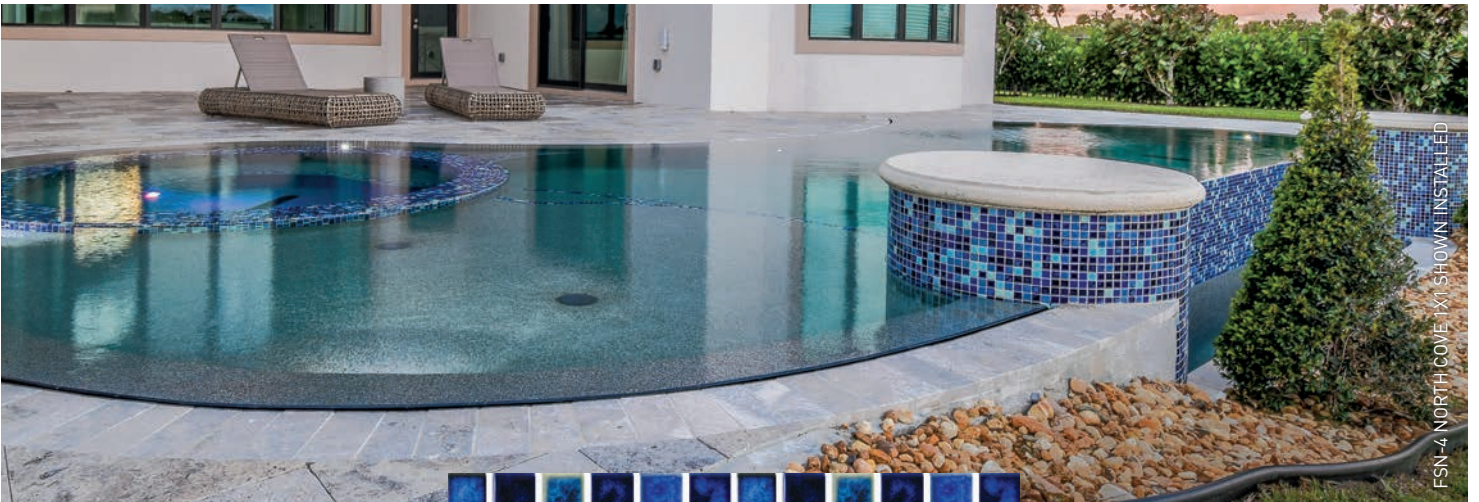

FUSION

FSN-4 NORTH COVE 1X1 SHOWN INSTALLED

FSN-4 NORTH COVE 1X1

PORCELAIN LEDGERS

Our Porcelain Ledgers create elegant, modern, and relaxing spaces around the deck, pool, entertainment areas, and inside the home.