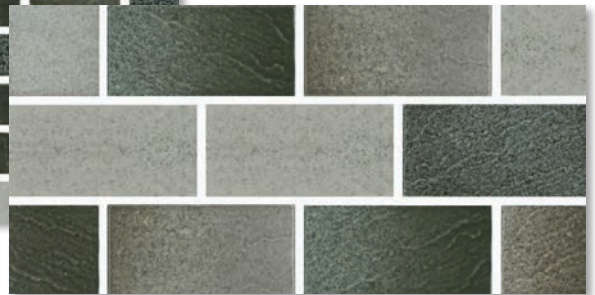

VG-948 REEF 1X1

VG-848 REEF 1X2

VG-2448 REEF 2X4

TYPHOON

The colors of paradise on earth, the Pacific Islands, shine through our Typhoon Series. Invoke those relaxing days and warm nights while adding some flair to your designs.