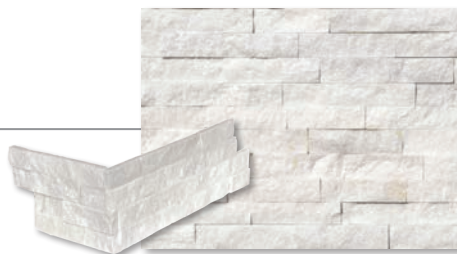

Natural Product

Medium Variation

Wall

TO PROTECT FROM STAINS, AQUABELLA RECOMMENDS THAT ALL OF OUR NATURAL STONE PRODUCTS BE SEALED WITH DRY TREAT SEALERS.

LEDGERSTONE

ARCTIC WHITE

LEDGERSTONE
STONE: QUARTZ