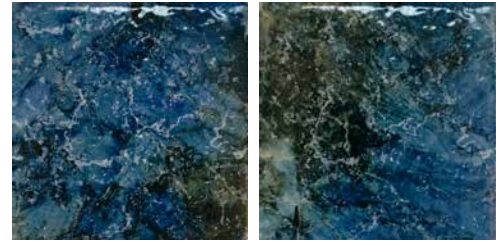

VARIATIONS IN SHADE ARE INHERENT IN ALL KILN FIRED CLAY PRODUCTS.
NO ADJUSTMENTS WILL BE MADE AFTER INSTALLATION.

RIO-904

LYRA

6" X 6"

GROUP 4

4 PIECES PER SQFT
44 PIECES / 11 SQ. FT PER BOX

LYRA-681
HAWAIIAN BLUE