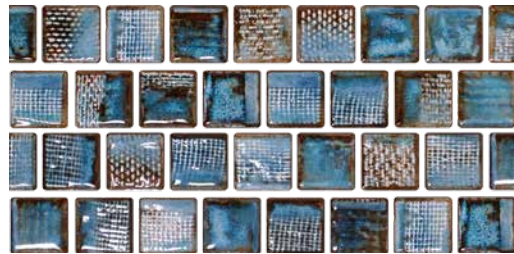

TOKYO-232
ASPEN BLUE

1 1/8" X 1 1/8"

GROUP 8

1 SHEET = 1.00 SQ. FT
20 SHEETS / 20 SQ. FT PER BOX

TOKYO-101
ICY BLUE

TOKYO-102
ASPEN BLUE

INTENTIONAL WIDE VARIATION

VARIATIONS IN SHADE ARE INHERENT IN ALL KILN FIRED CLAY PRODUCTS. NO ADJUSTMENTS WILL BE MADE AFTER INSTALLATION.