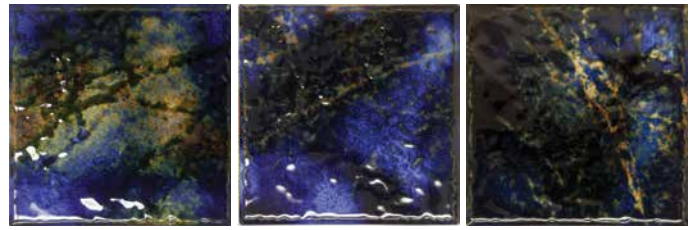

EROS-604
SUMMER