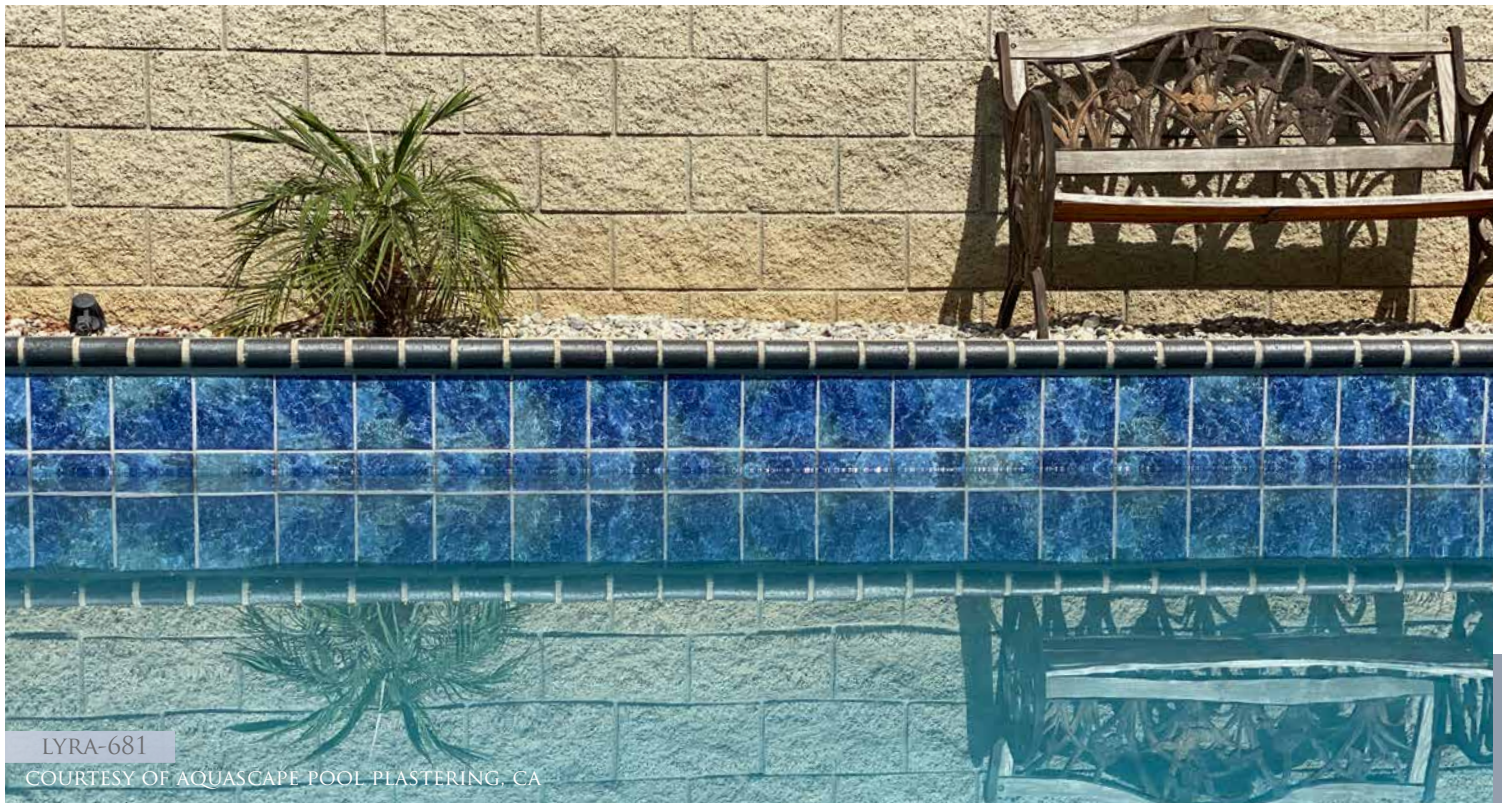

LYRA-681

COURTESY OF AQUASCAPE POOL PLASTERING, CA