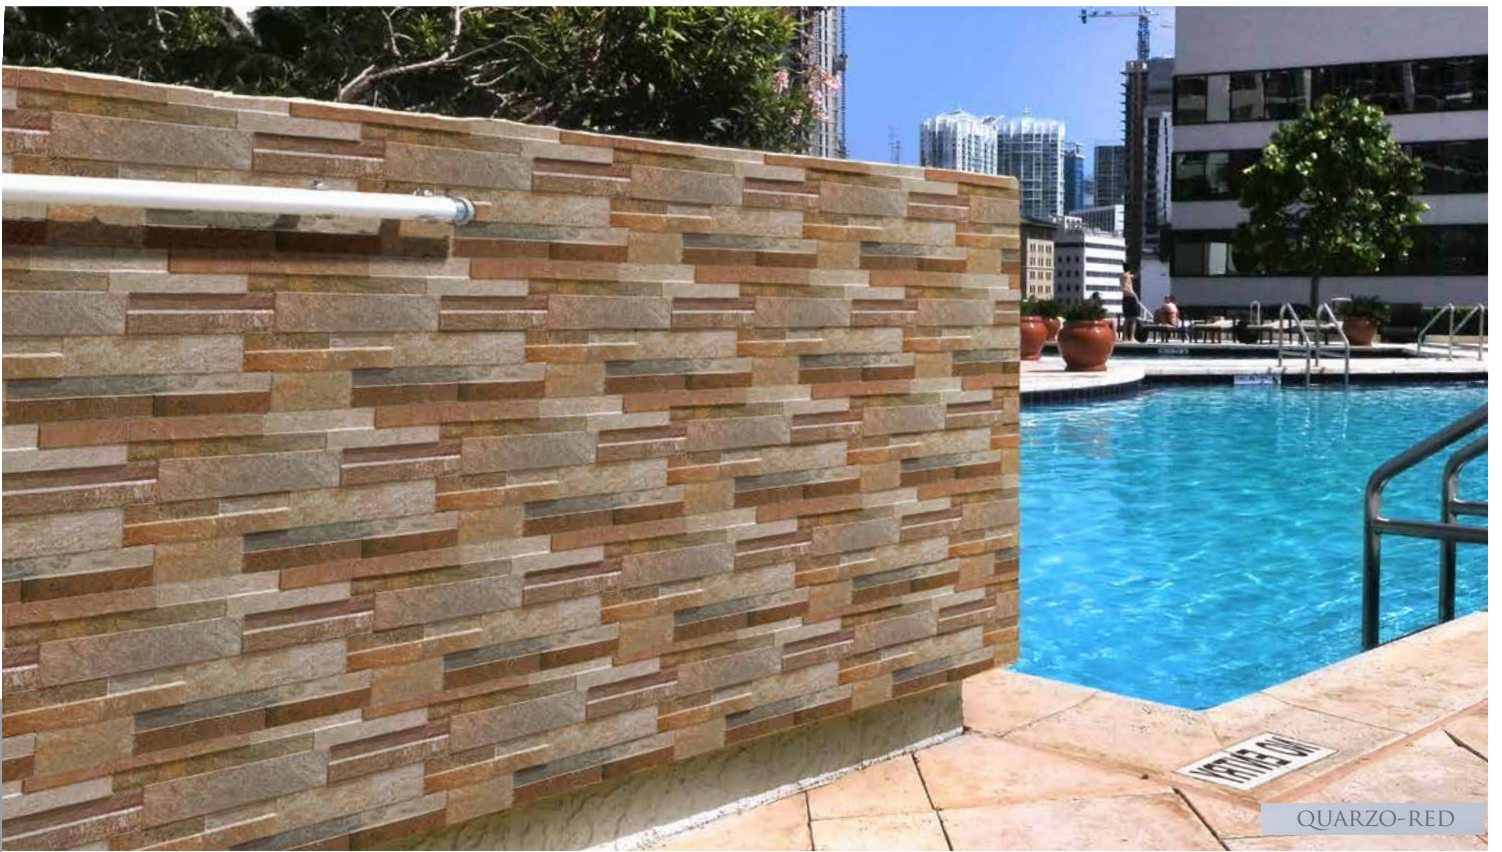

QUARZO-RED

QUARZO-STEEL

VARIATIONS IN SHADE ARE INHERENT IN ALL KILN FIRED CLAY PRODUCTS.
NO ADJUSTMENTS WILL BE MADE AFTER INSTALLATION.

QUARZO-IRON, TITAN-762
COURTESY OF CARLOS MORALES POOL PLASTERING, CA