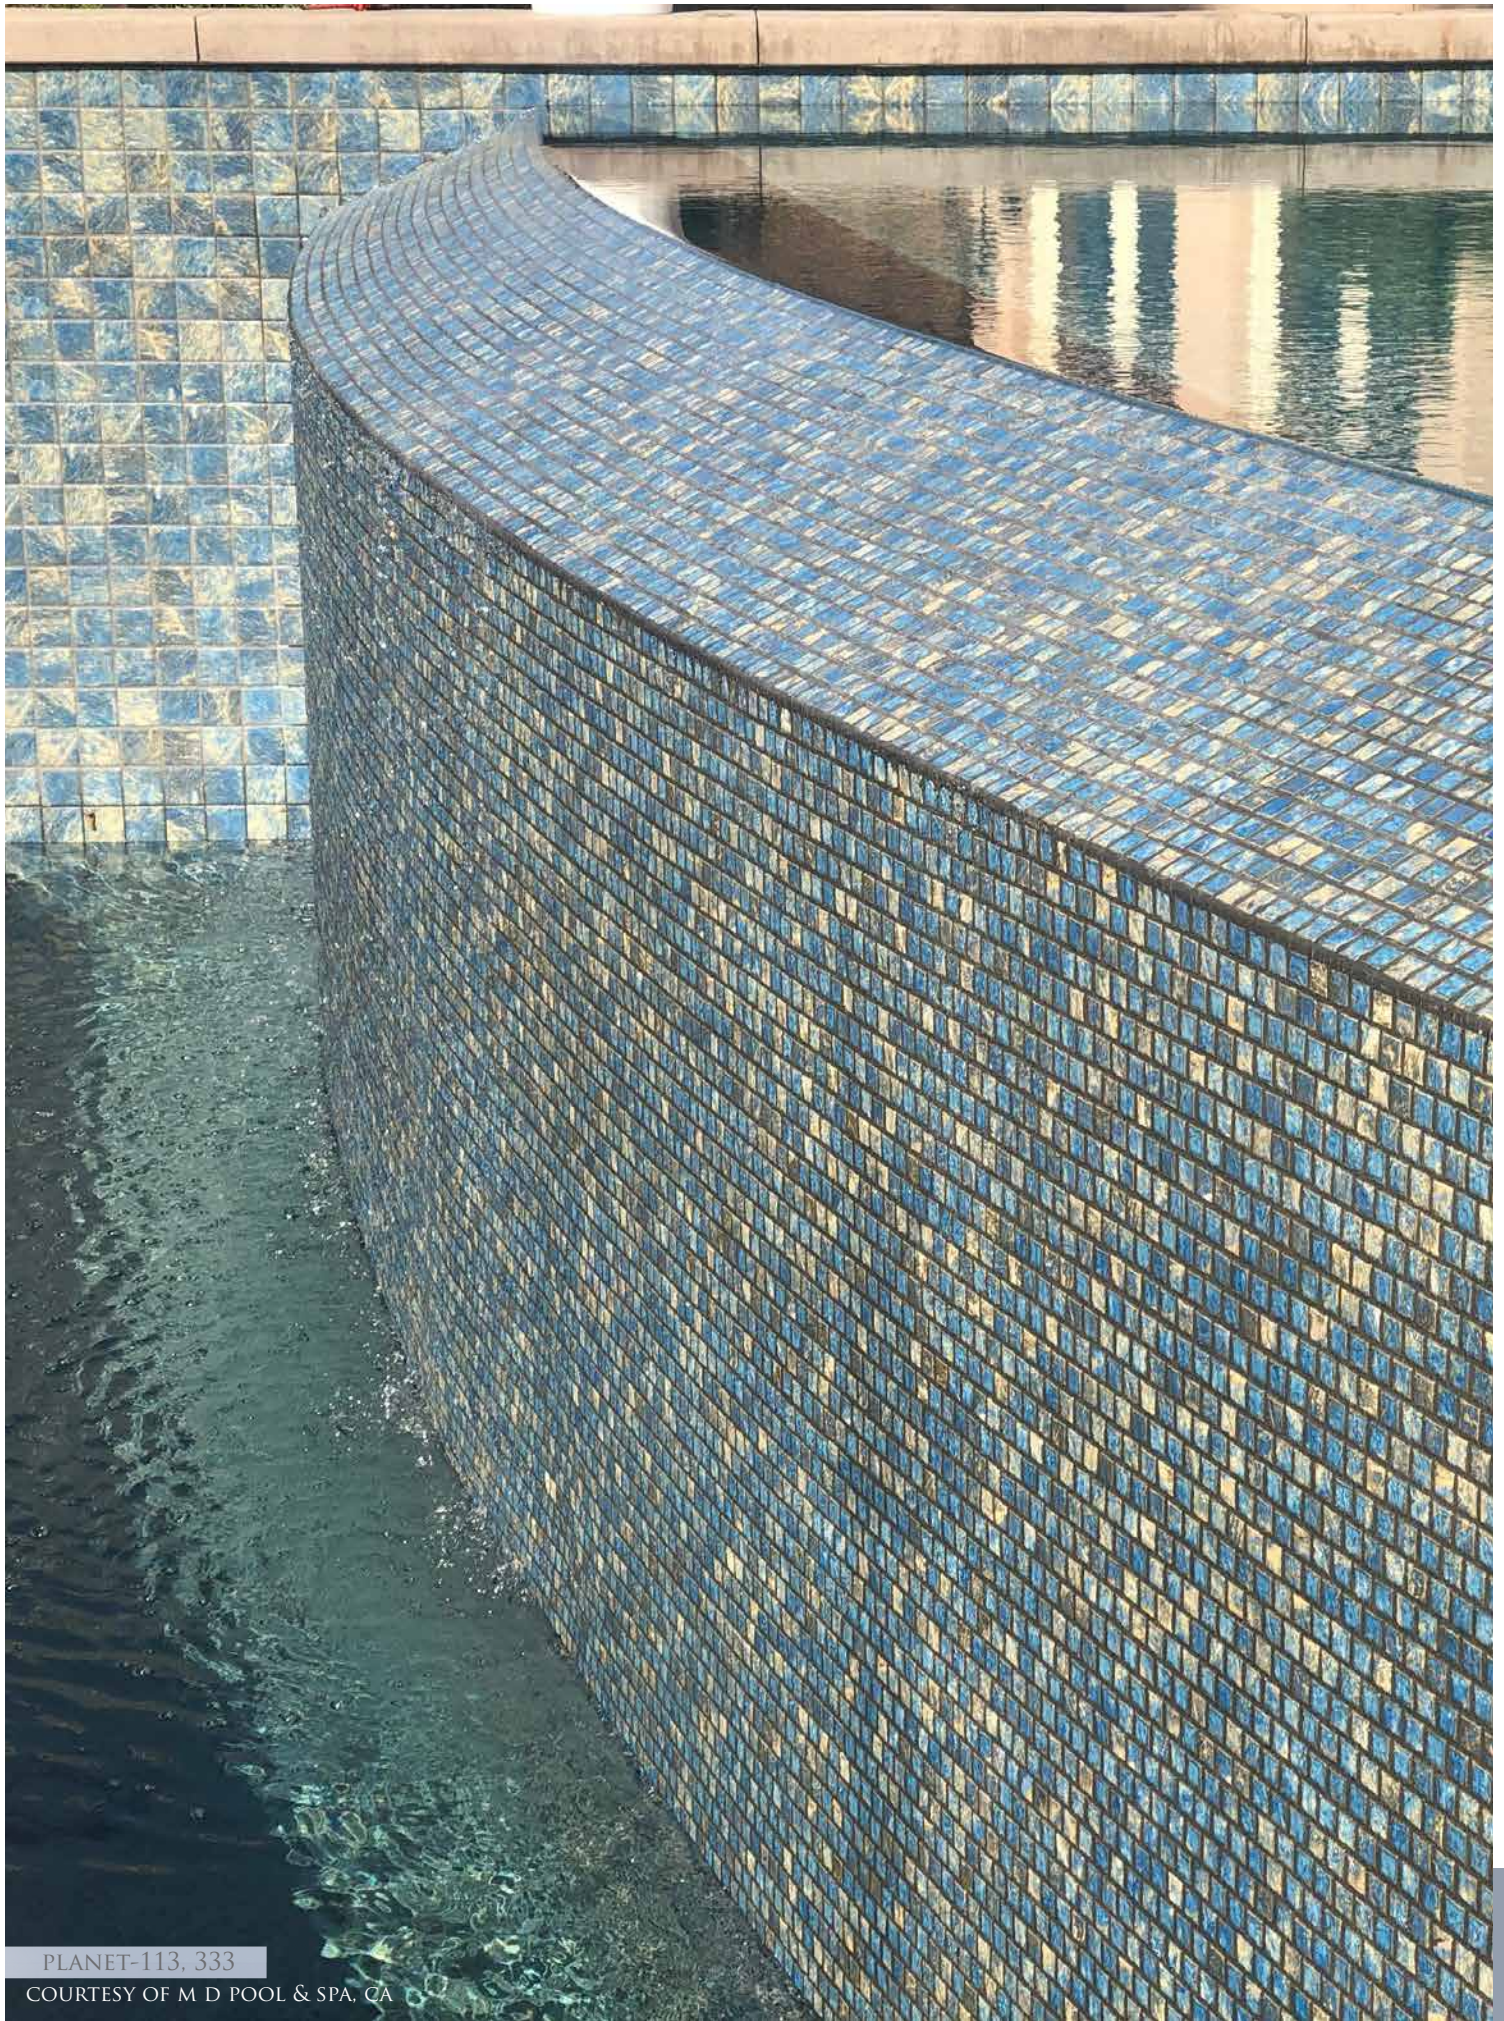

GROUP 8

1 SHEET = 1.08 SQ_FT
20 SHEETS / 21.6 SQ_FT PER BOX

PLANET-112
ALBI

PLANET-113
OPAL

PLANET-113, 333

COURTESY OF M D POOL & SPA, CA

LUNAR

6" X 6"