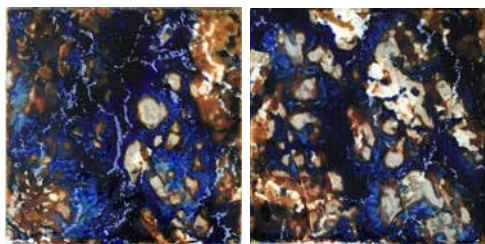

BOHOL

GROUP 8

4 PIECES PER SQFT
60 PIECES / 15 SQ. FT PER BOX

6" X 6"

BOHOL-LAKE