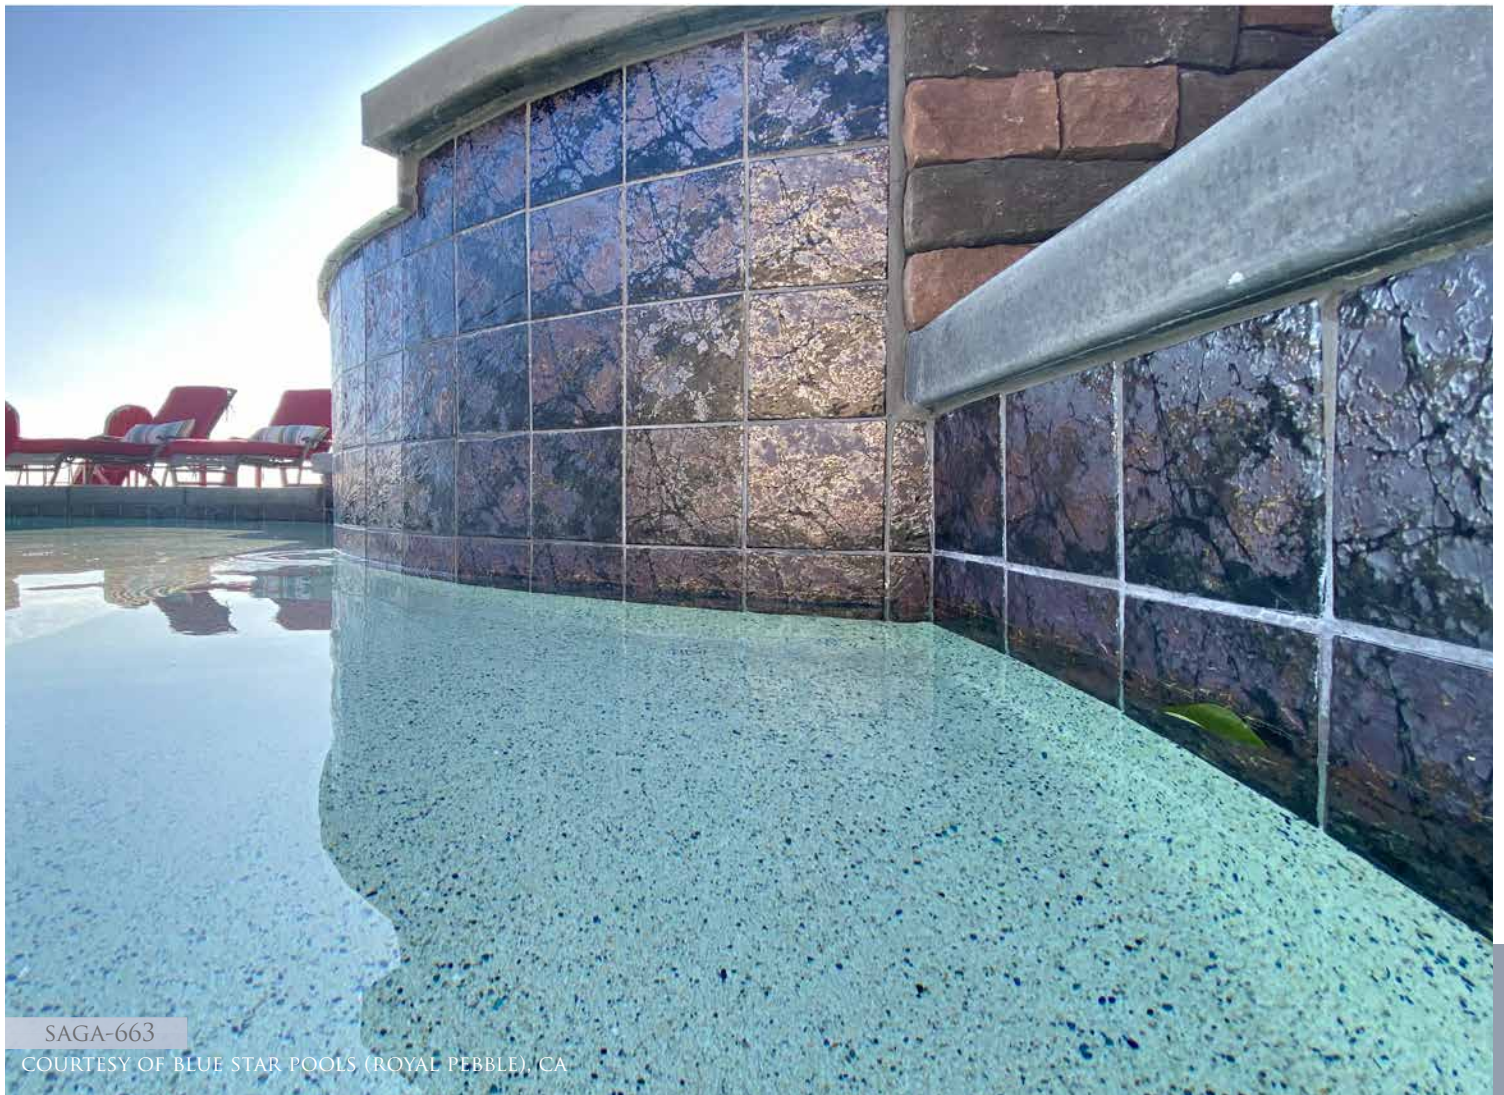

SAGA-663
COURTESY OF BLUE STAR POOLS (ROYAL PEBBLE), CA