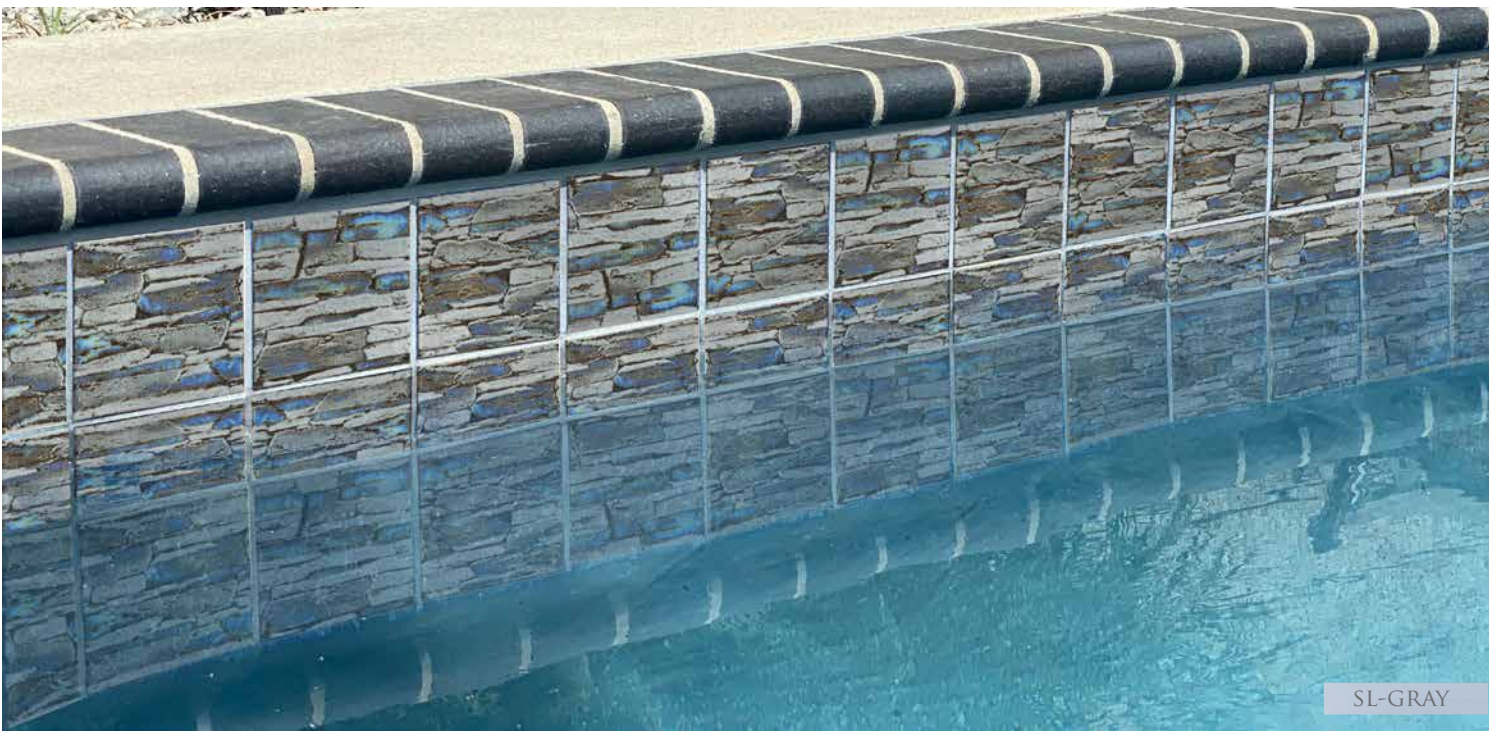

STQ-338
CRYSTAL EMERALD BLUE

STAR-331

SL-GRAY

SL-AZURITE

VARIATIONS IN SHADE ARE INHERENT IN ALL KILN FIRED CLAY PRODUCTS.
NO ADJUSTMENTS WILL BE MADE AFTER INSTALLATION.

BOHOL-LAKE

STONELEDGE

6" X 6"