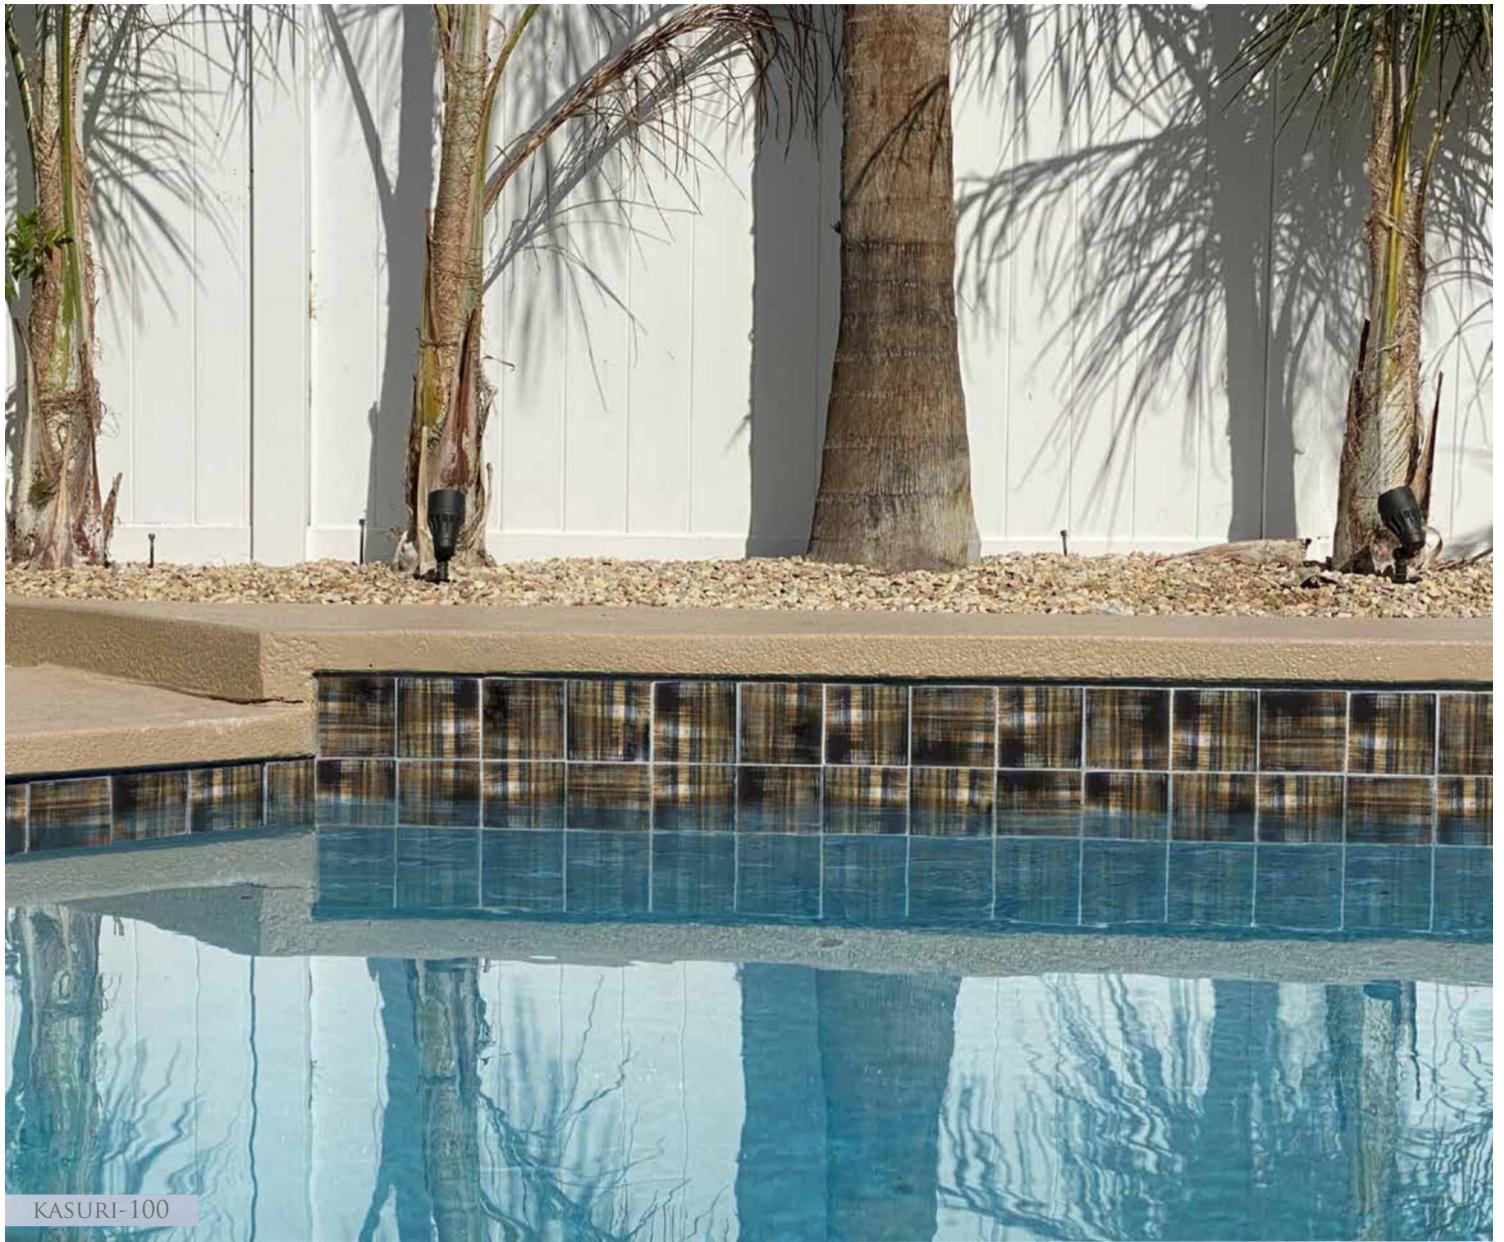

INTENTIONAL WIDE VARIATION

VARIATIONS IN SHADE ARE INHERENT IN ALL KILN FIRED CLAY PRODUCTS.
NO ADJUSTMENTS WILL BE MADE AFTER INSTALLATION.

KASURI-100

SORA-778

COURTESY OF J. HOCK POOL PLASTERING, CA

INTENTIONAL WIDE VARIATION