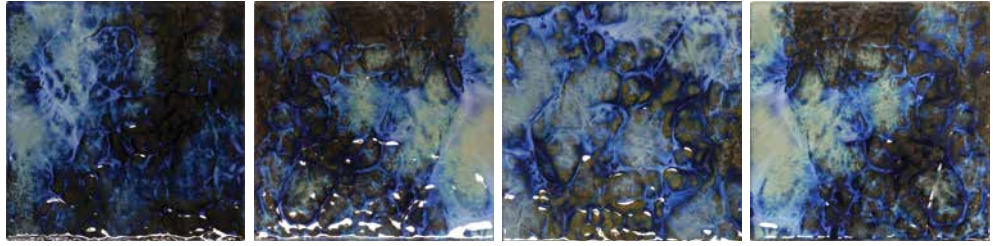

GROUP 8

4 PIECES PER SQFT
60 PIECES / 15 SQ. FT PER BOX

LUNAR-671
BLUE BLEND

LUNAR-672
MIDNIGHT

LUNAR-673
PEACOCK

LUNAR-674
EMERALD

INTENTIONAL WIDE VARIATION

VARIATIONS IN SHADE ARE INHERENT IN ALL KILN FIRED CLAY PRODUCTS.
NO ADJUSTMENTS WILL BE MADE AFTER INSTALLATION.