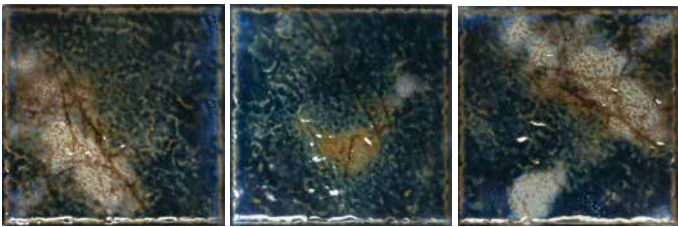

EROS-605
FALL