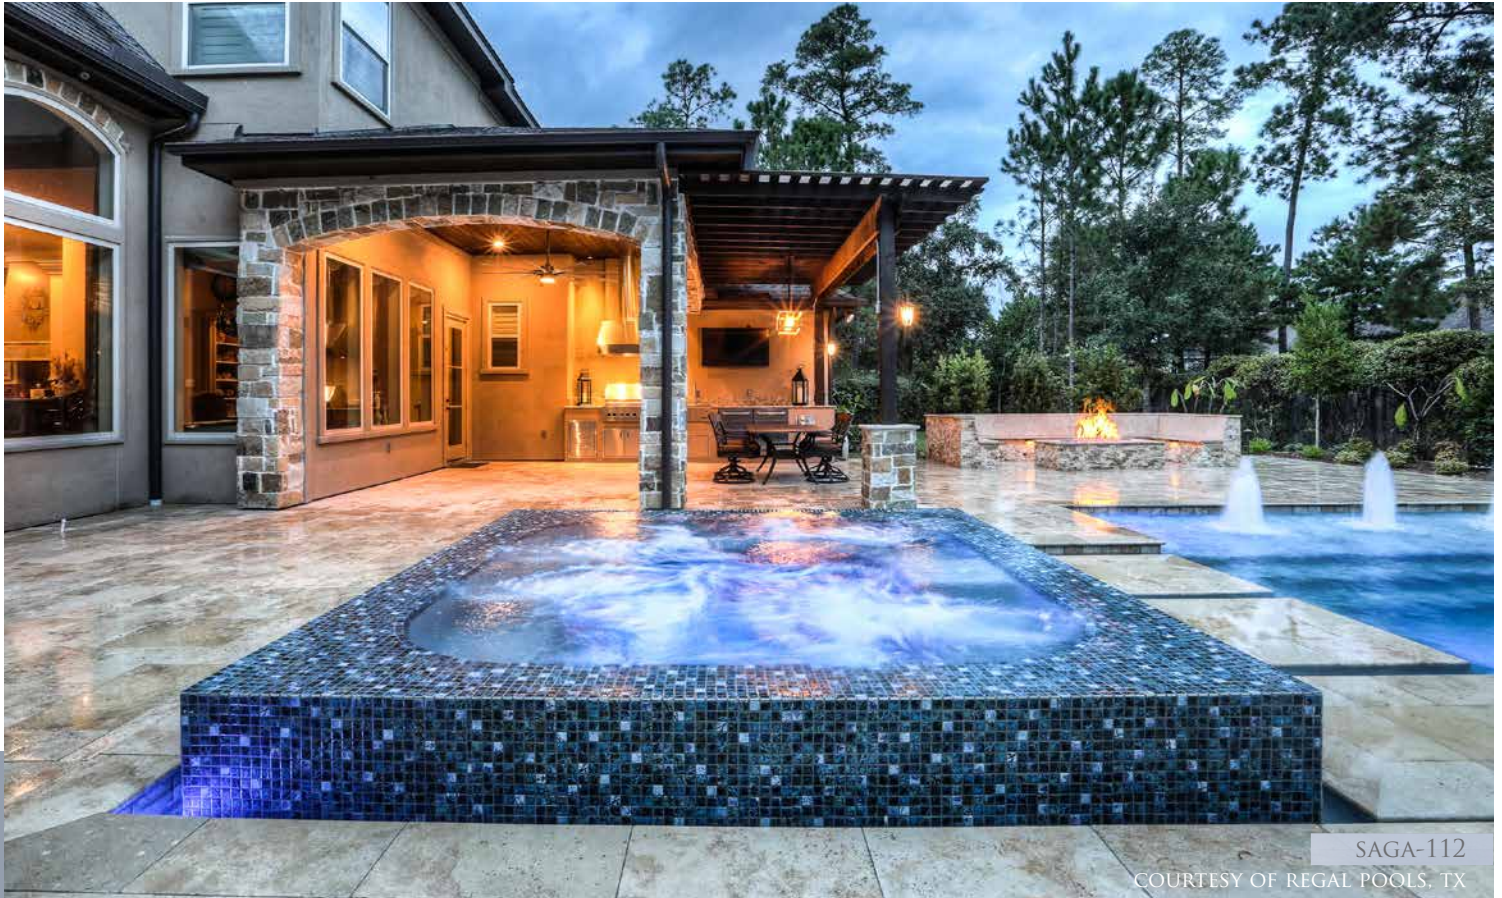

SAGA-134
COURTESY OF PREMIER POOLS & SPAS CARLSBAD, CA

SAGA-112
COURTESY OF REGAL POOLS, TX