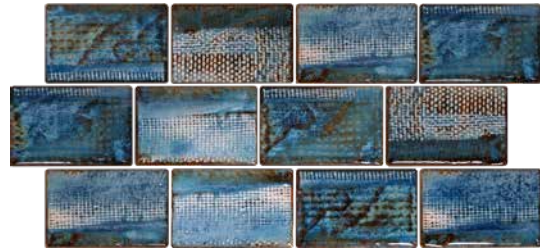

GROUP 8

4 PIECES PER SQFT
60 PIECES / 15 SQ. FT PER BOX

TOKYO-601
ICY BLUE

TOKYO-602
ASPEN BLUE

2" X 3"

GROUP 8

1 SHEET = 1.00 SQ. FT
20 SHEETS / 20 SQ. FT PER BOX

TOKYO-231
ICY BLUE

TOKYO-232
ASPEN BLUE

1 1/8" X 1 1/8"

GROUP 8

1 SHEET = 1.00 SQ. FT
20 SHEETS / 20 SQ. FT PER BOX

TOKYO-101
ICY BLUE

TOKYO-102
ASPEN BLUE

INTENTIONAL WIDE VARIATION

VARIATIONS IN SHADE ARE INHERENT IN ALL KILN FIRED CLAY PRODUCTS. NO ADJUSTMENTS WILL BE MADE AFTER INSTALLATION.