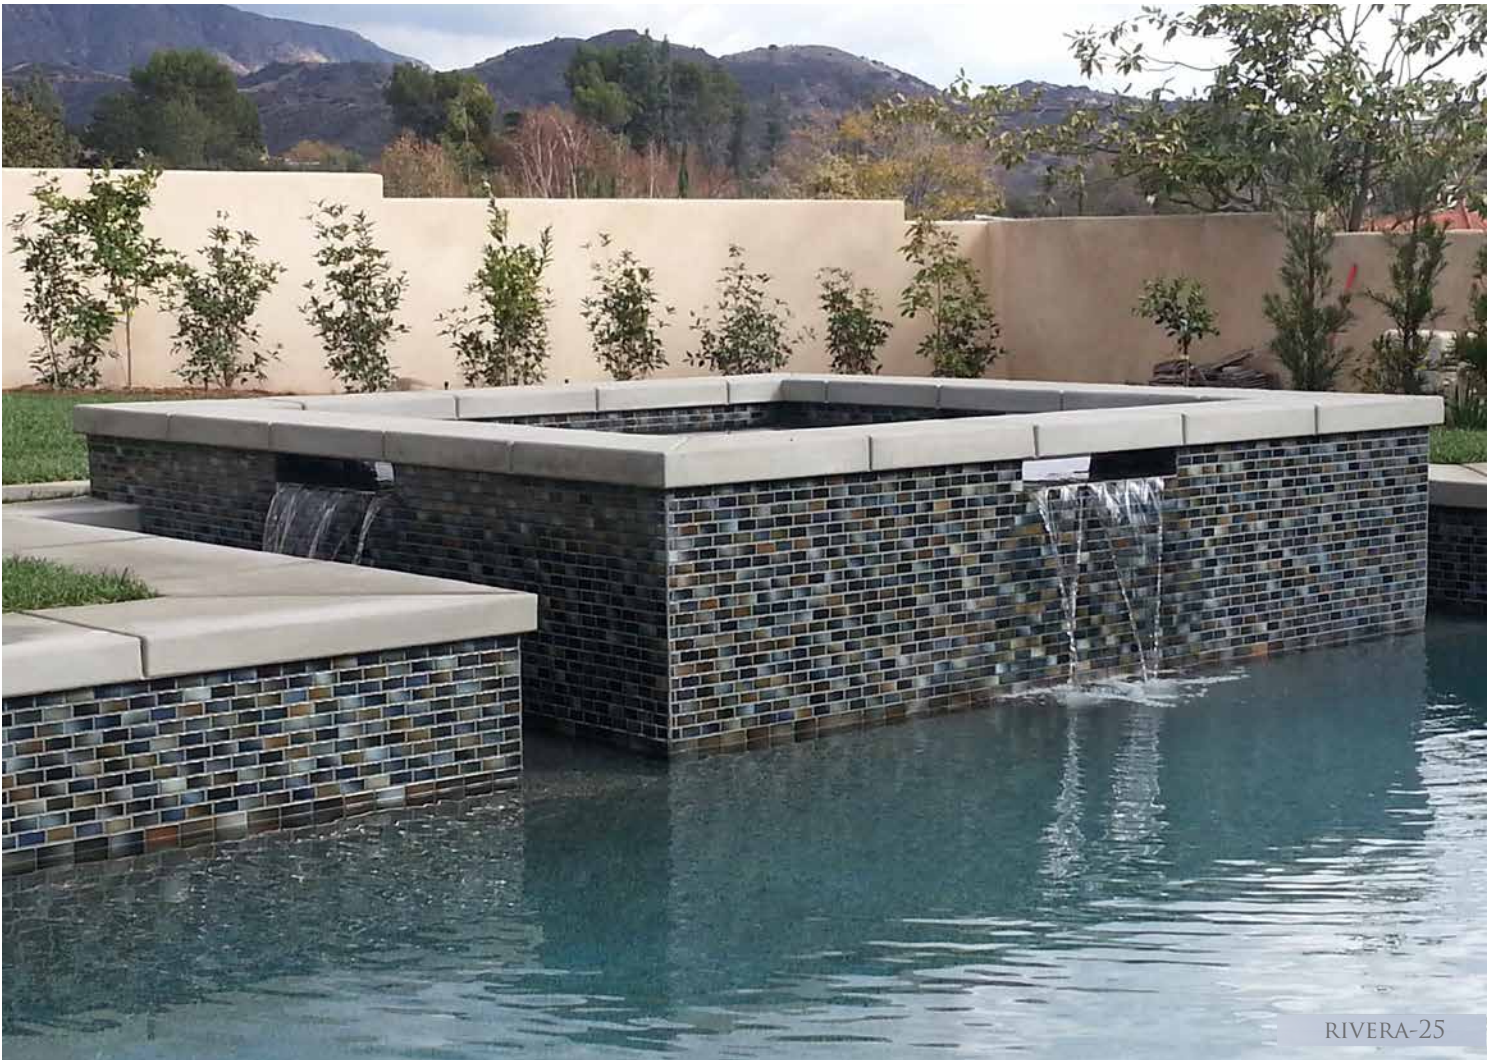

COURTESY OF GOLDIN POOLS & SPA BUILDERS, CA

VARIATIONS IN SHADE ARE INHERENT IN ALL KILN FIRED CLAY PRODUCTS.
NO ADJUSTMENTS WILL BE MADE AFTER INSTALLATION.