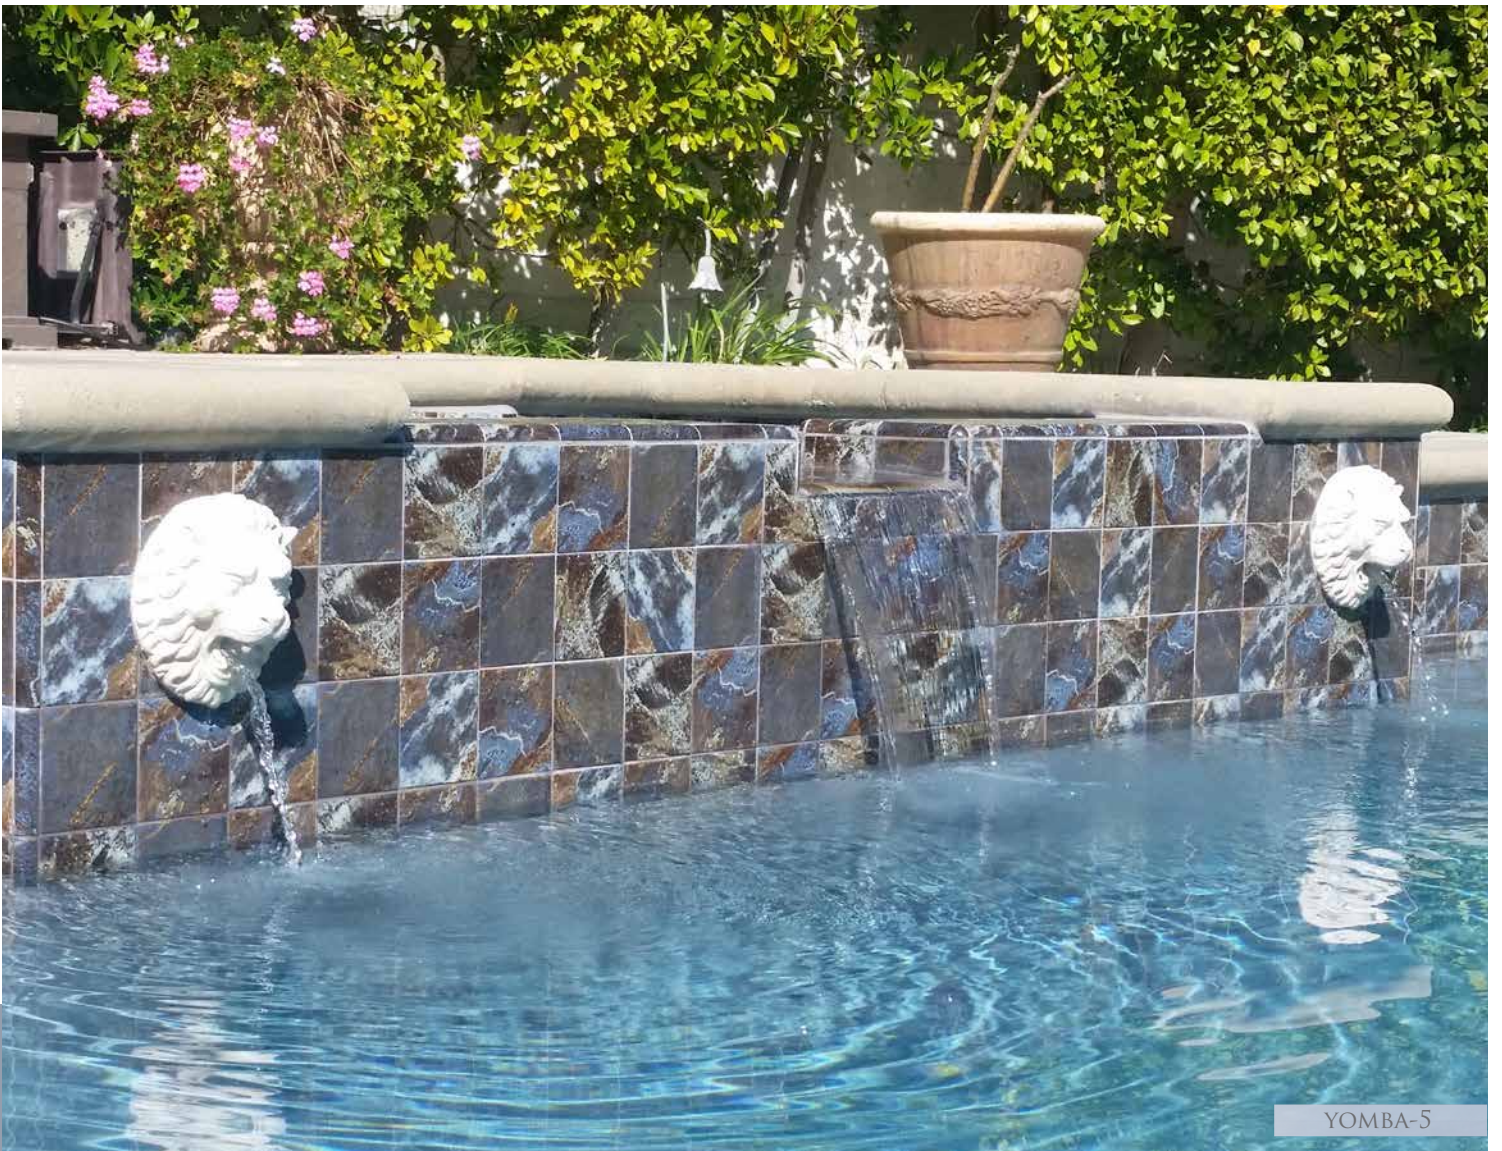

VARIATIONS IN SHADE ARE INHERENT IN ALL KILN FIRED CLAY PRODUCTS.
NO ADJUSTMENTS WILL BE MADE AFTER INSTALLATION.

YOMBA-5

YOMBA

6" X 6"

GROUP 8

4 PIECES PER SQFT
60 PIECES / 15 SQ. FT PER BOX

YOMBA-1
DIAMOND
LIMITED STOCK ITEM