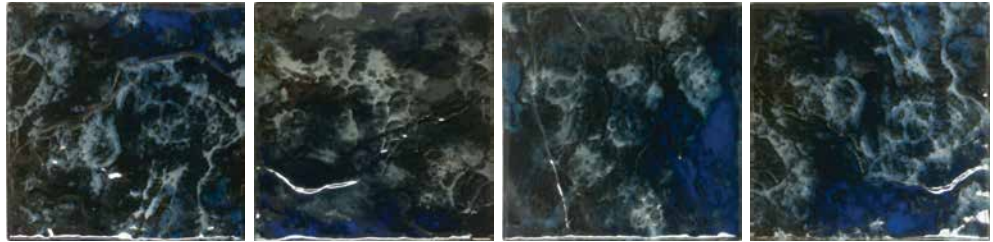

LUNAR-672
MIDNIGHT