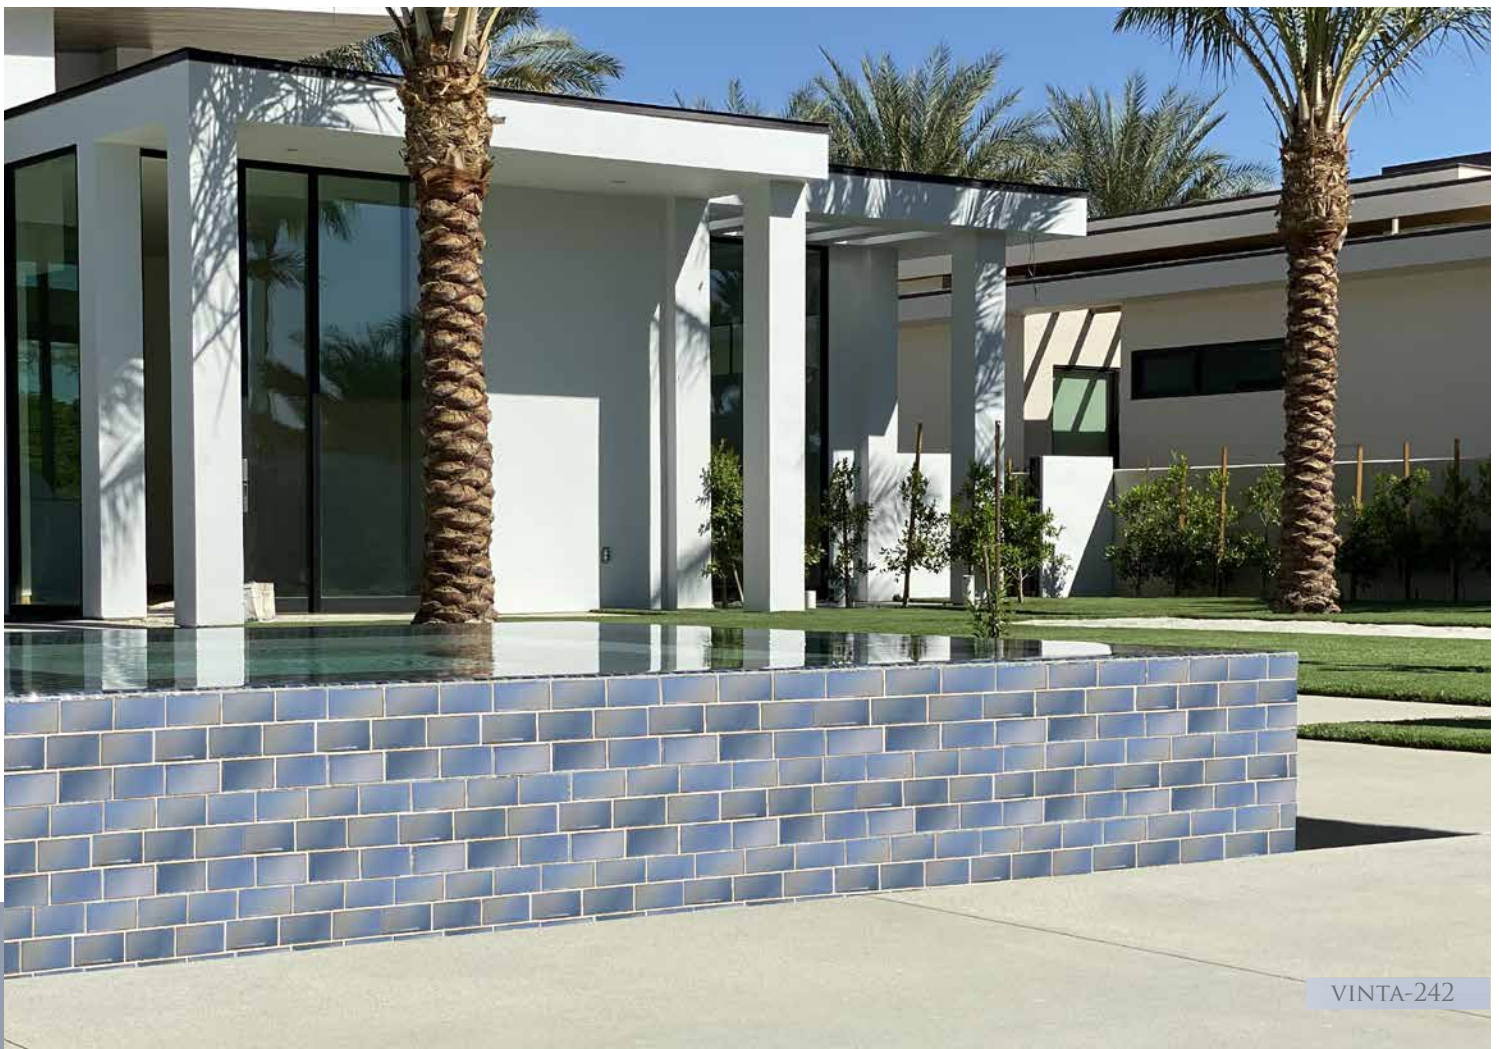

VINTA-243
SPRING BREEZE

VINTA-244
SEA SALT

VARIATIONS IN SHADE ARE INHERENT IN ALL KILN FIRED CLAY PRODUCTS.
NO ADJUSTMENTS WILL BE MADE AFTER INSTALLATION.

VINTA-242

GLASSTEL

7/8" X 1 7/8"

GROUP 3

1 SHEET = 1.00 SQ. FT
20 SHEETS / 20 SQ. FT PER BOX