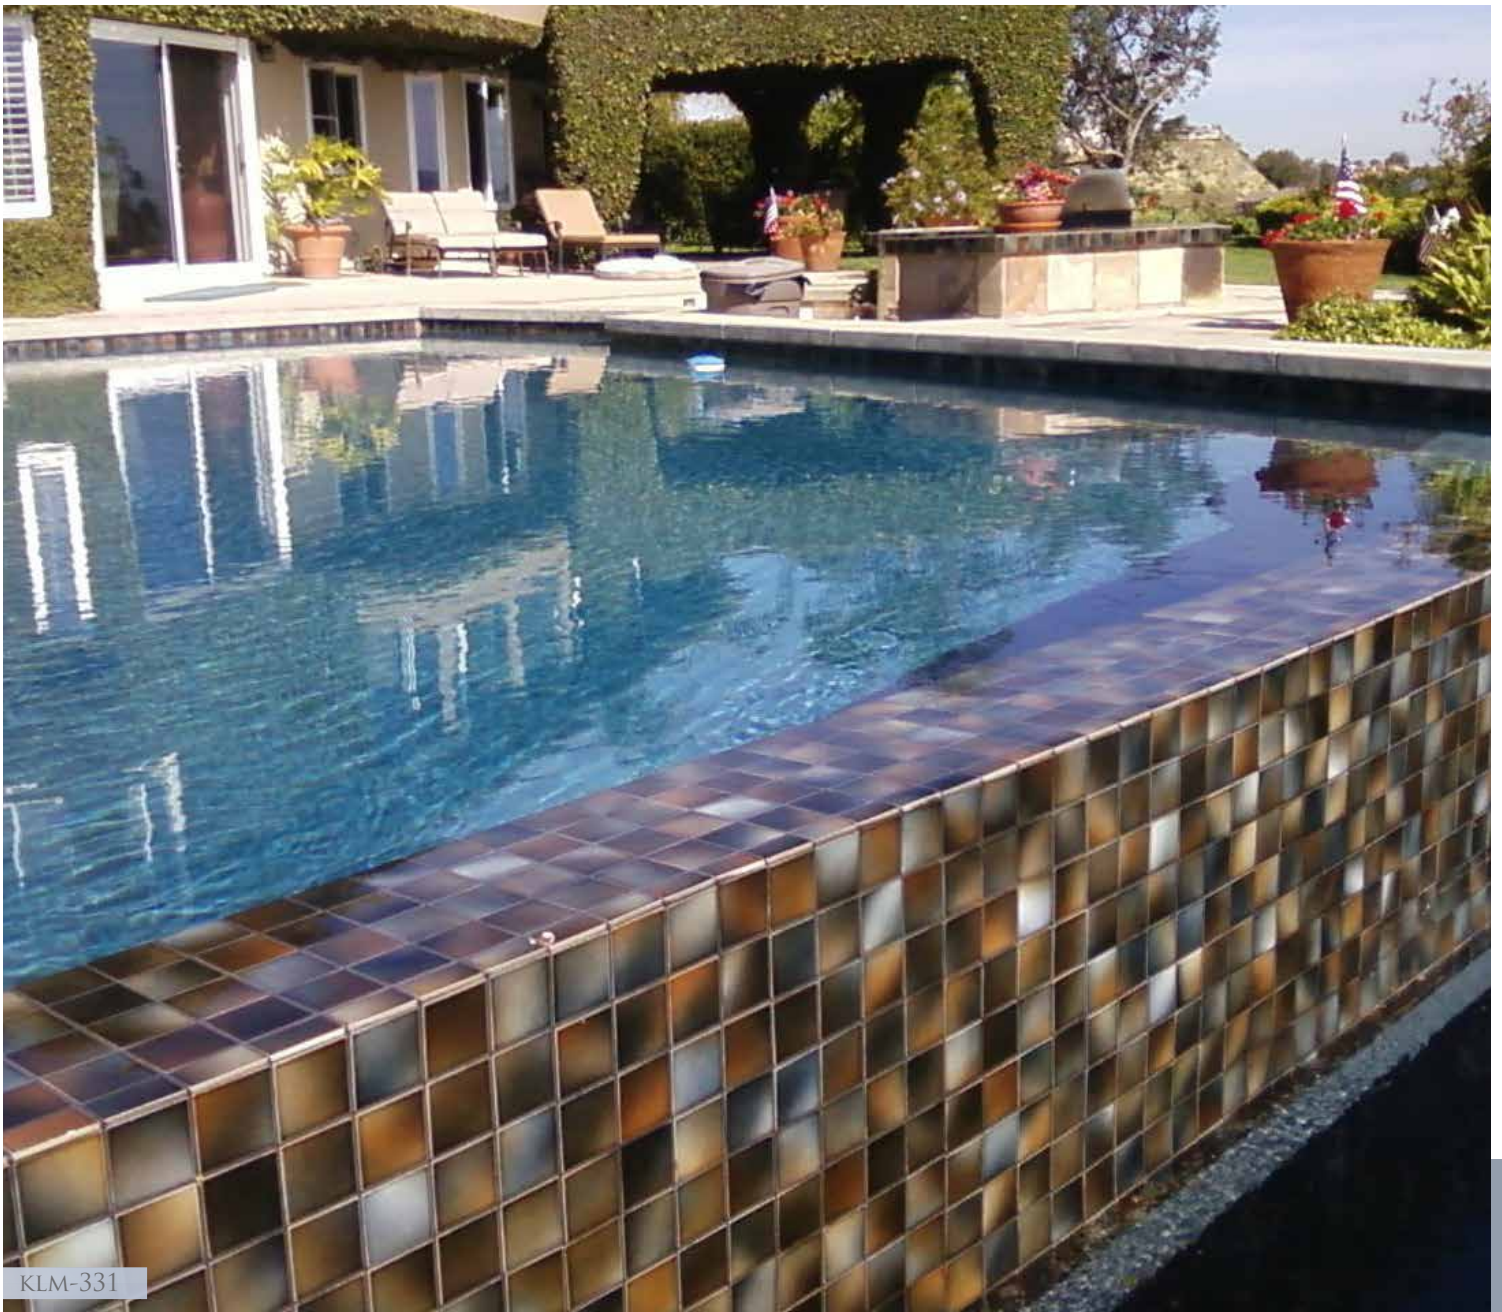

VENIZ-347

COURTESY OF ANDREW MORALES & SONS POOL PLASTERING, CA

KLM-331

LANTERN-1010
COURTESY OF CLAFFEY POOLS, INC, TX

LANTERN-761MT
COURTESY OF INTEGRITY POOL BUILDERS, CO

VARIATIONS IN SHADE ARE INHERENT IN ALL KILN FIRED CLAY PRODUCTS.
NO ADJUSTMENTS WILL BE MADE AFTER INSTALLATION.