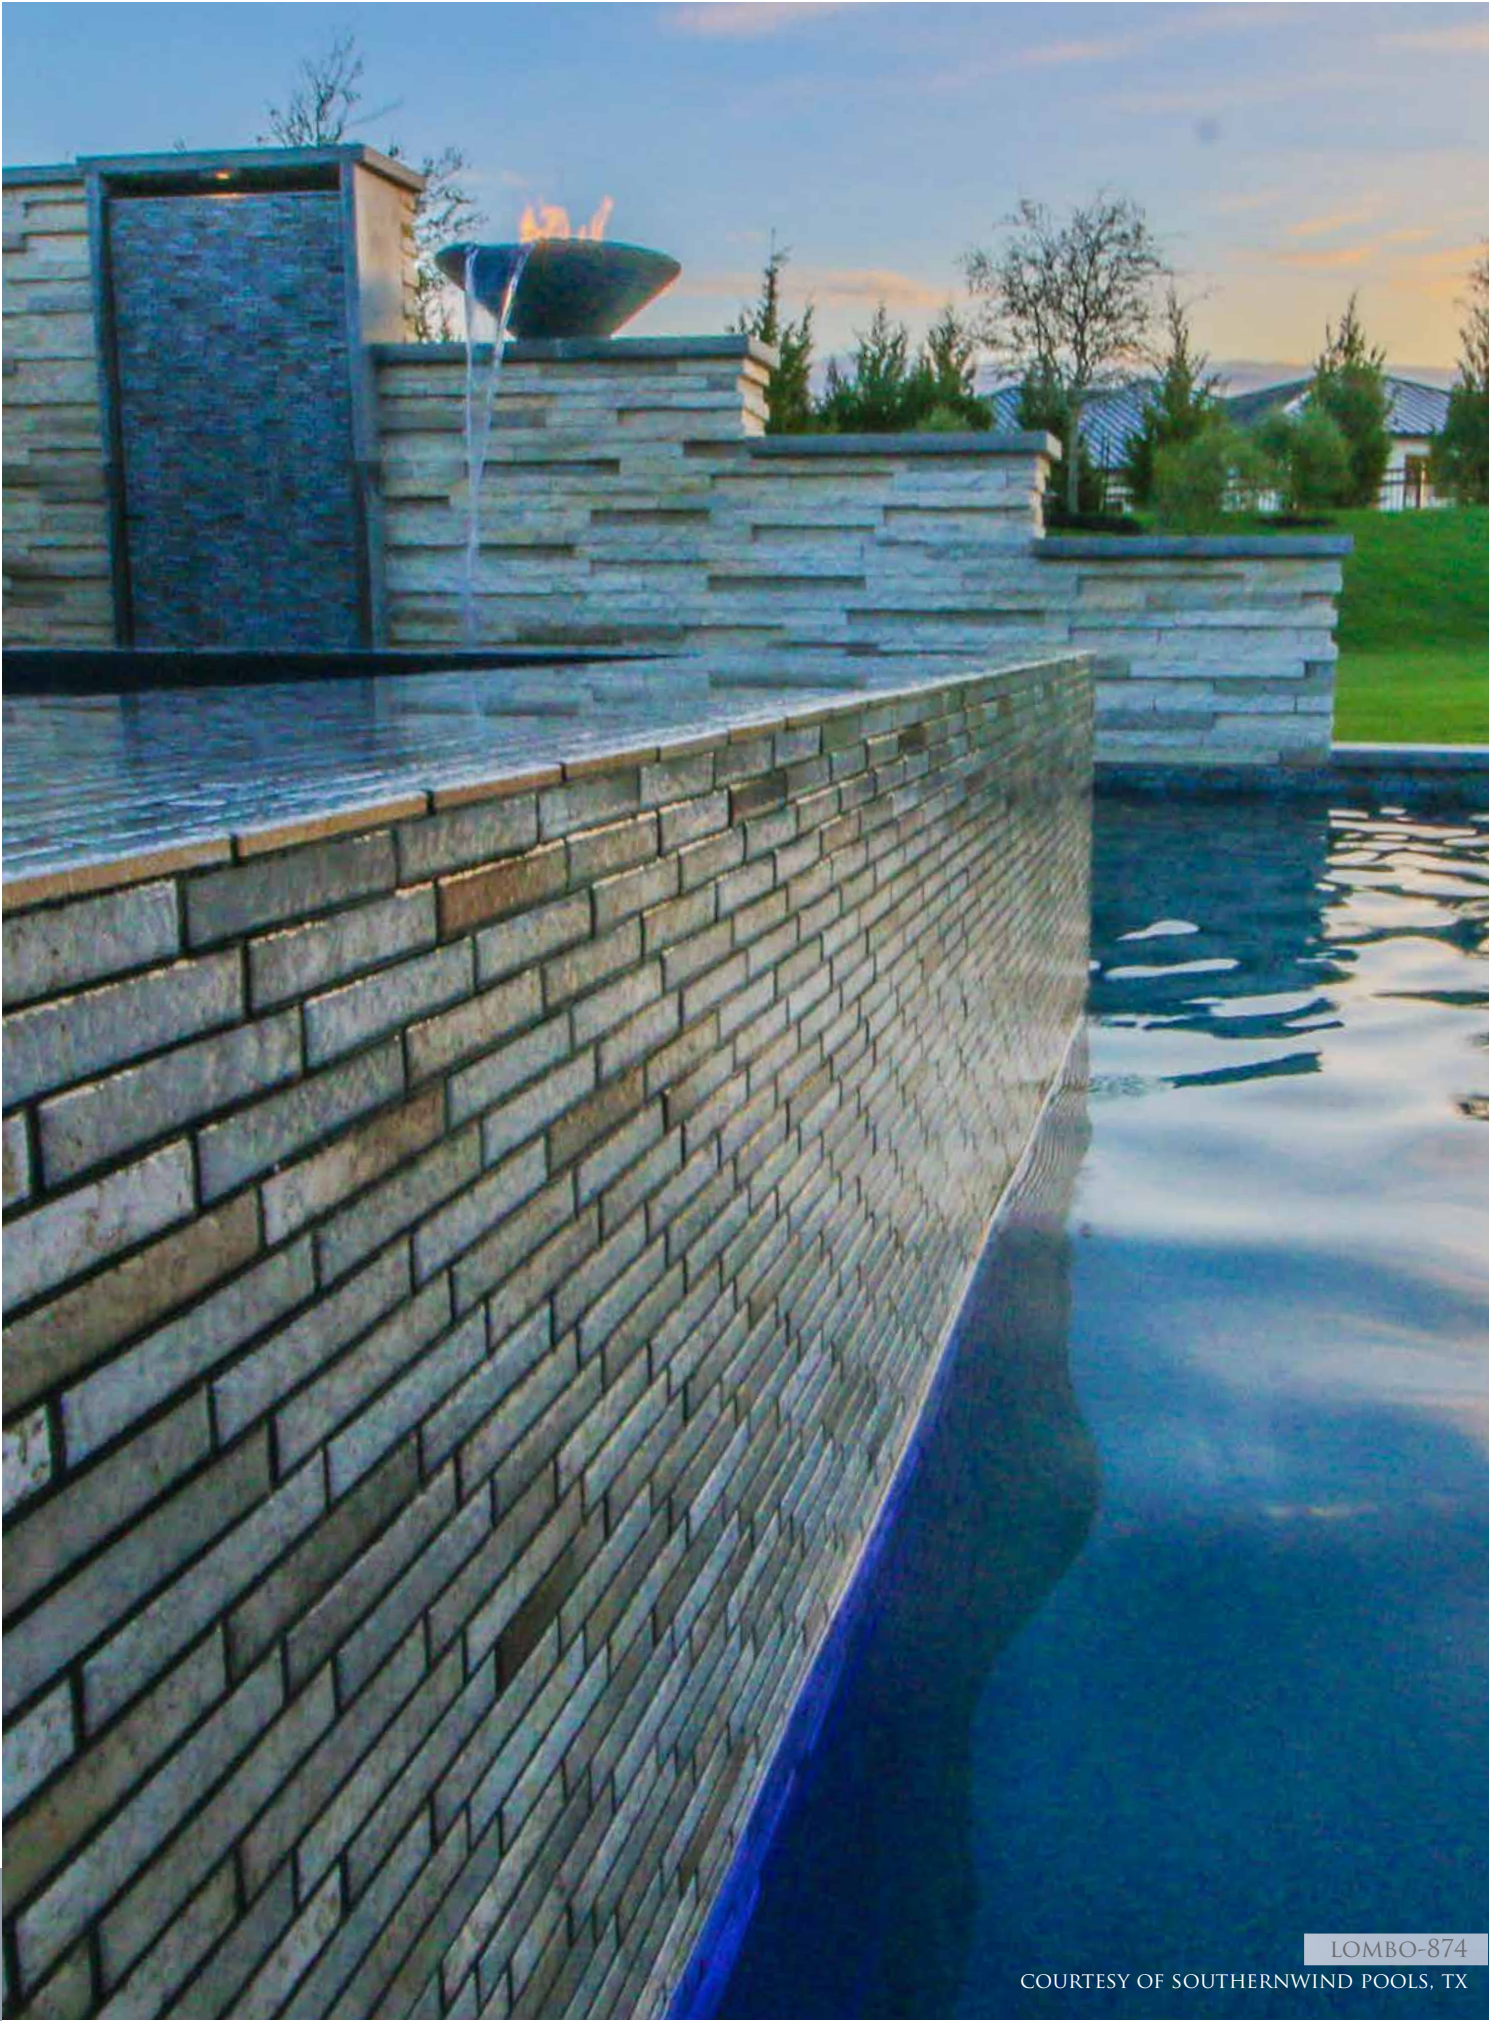

LEGACY-96, PEBBLE-90

VARIATIONS IN SHADE ARE INHERENT IN ALL KILN FIRED CLAY PRODUCTS.
NO ADJUSTMENTS WILL BE MADE AFTER INSTALLATION.

LOMBO-874

COURTESY OF SOUTHERNWIND POOLS, TX

LOMBO

1/2" X 3 1/4"

1 SHEET = 1.18 SQ.FT
20 SHEETS / 23.6 SQ.FT PER BOX