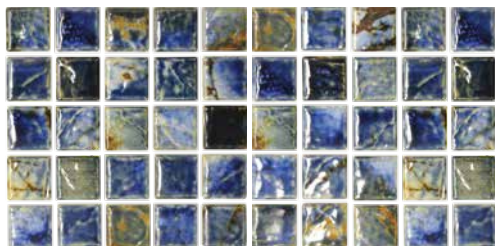

EROS-102
AUTUMN