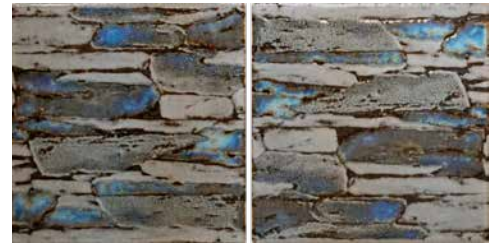

STONELEDGE

6" X 6"

GROUP 8

4 PIECES PER SQFT
60 PIECES / 15 SQ. FT PER BOX

SL - GRAY

BOHOL

GROUP 8

4 PIECES PER SQFT
60 PIECES / 15 SQ. FT PER BOX

6" X 6"

AURORA

6" X 6"