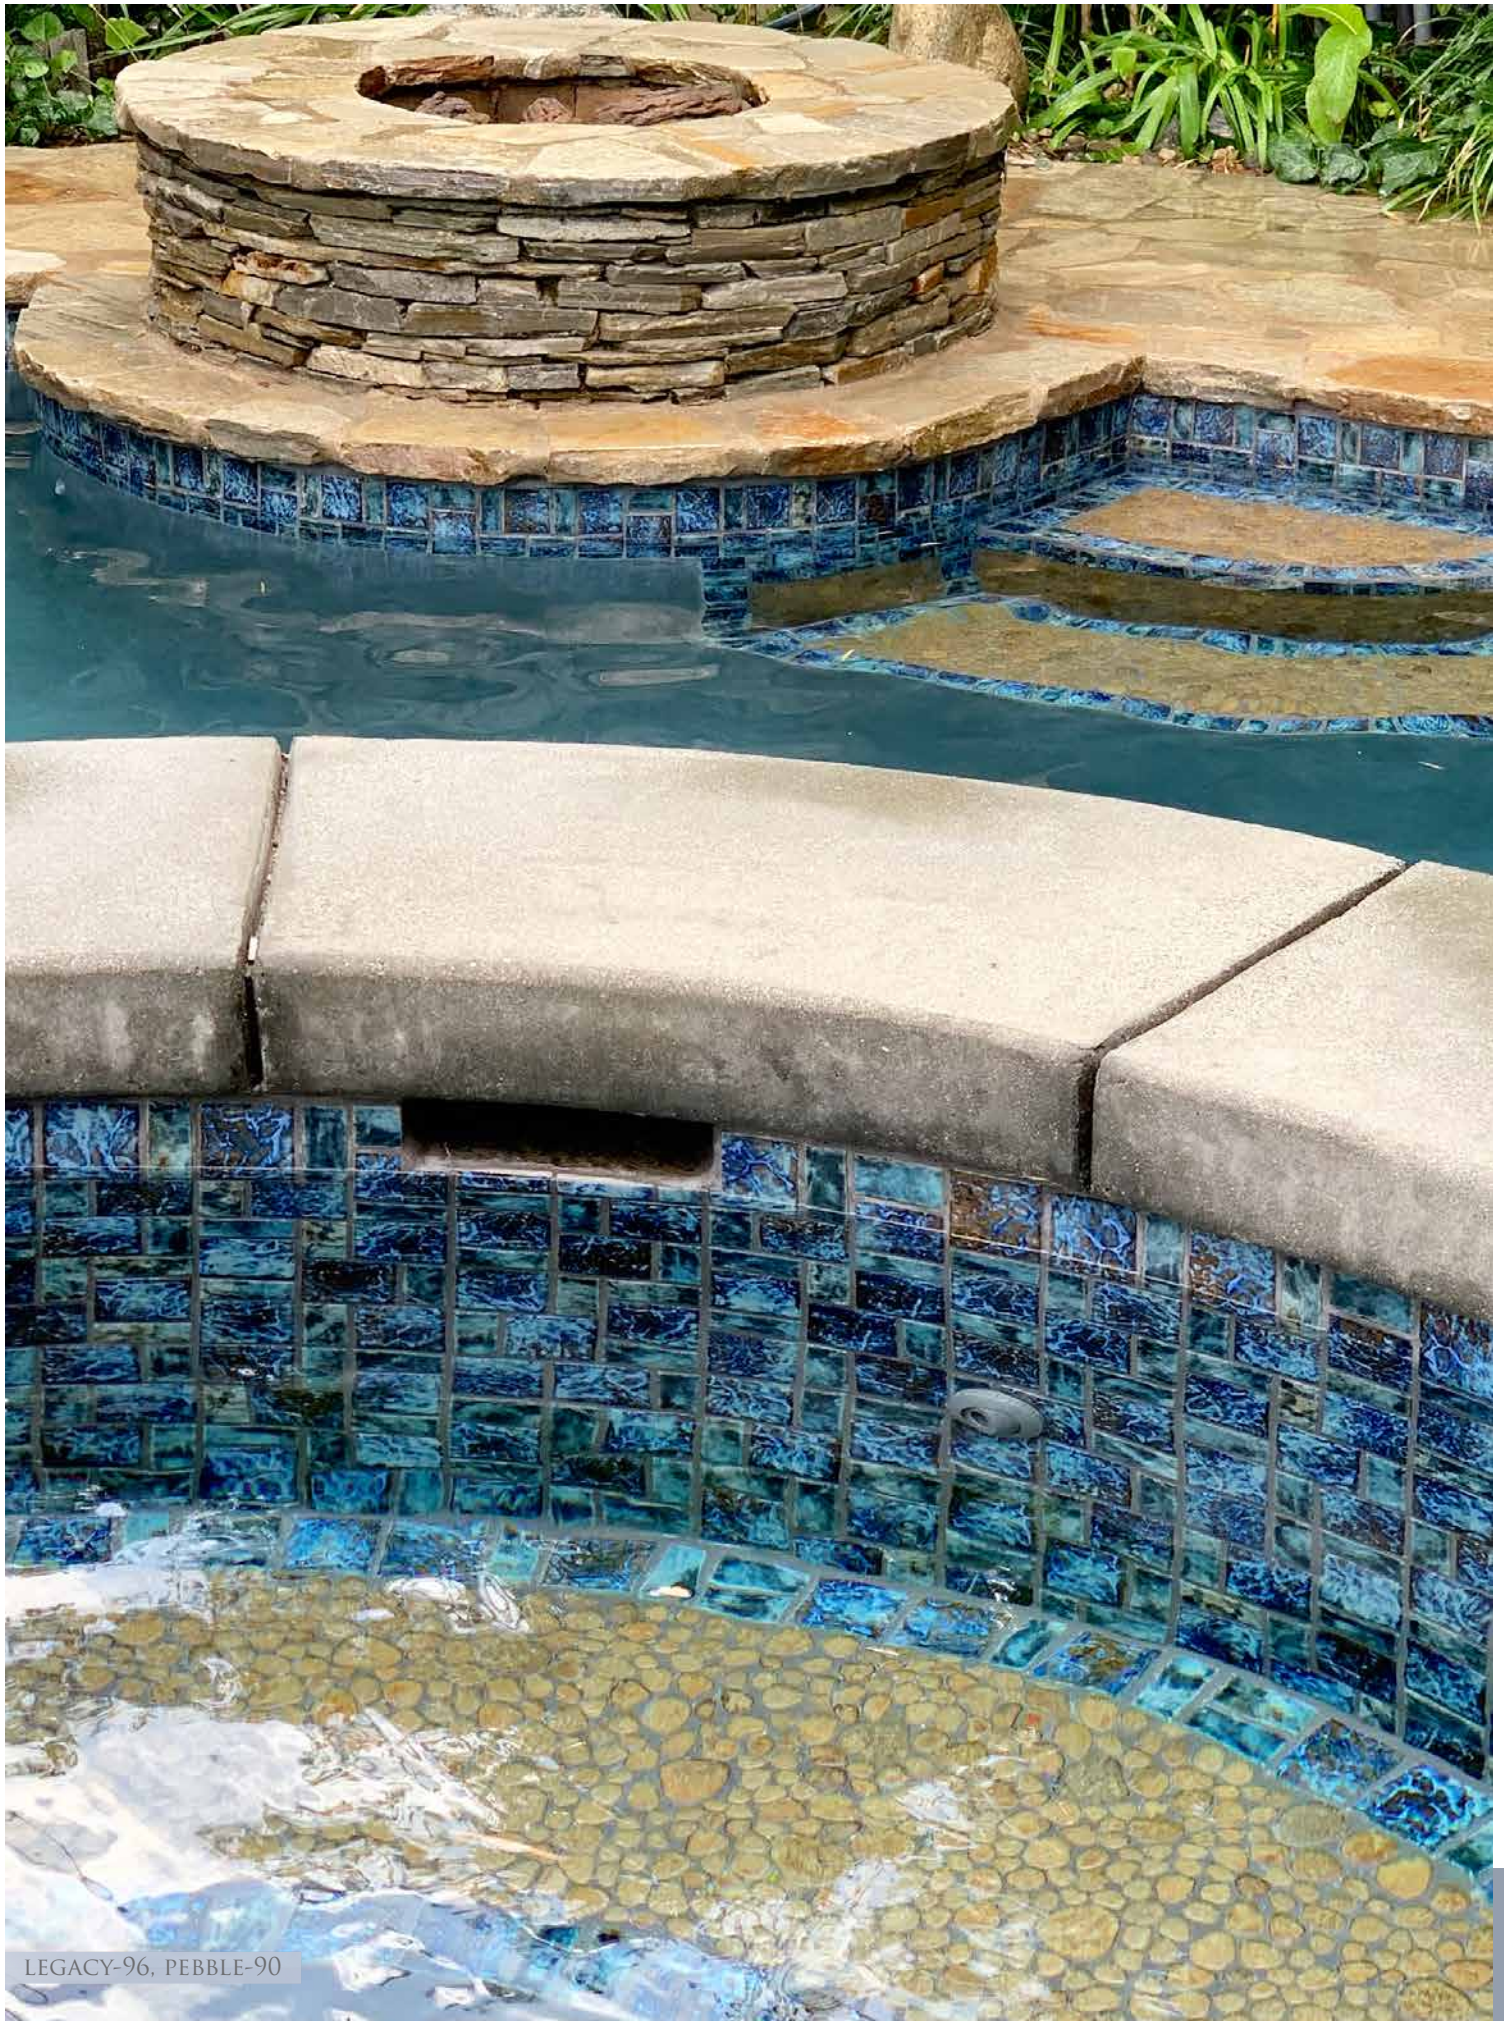

LEGACY-96, PEBBLE-90

VARIATIONS IN SHADE ARE INHERENT IN ALL KILN FIRED CLAY PRODUCTS.
NO ADJUSTMENTS WILL BE MADE AFTER INSTALLATION.

LOMBO-874

COURTESY OF SOUTHERNWIND POOLS, TX

LOMBO

1/2" X 3 1/4"

1 SHEET = 1.18 SQ.FT
20 SHEETS / 23.6 SQ.FT PER BOX