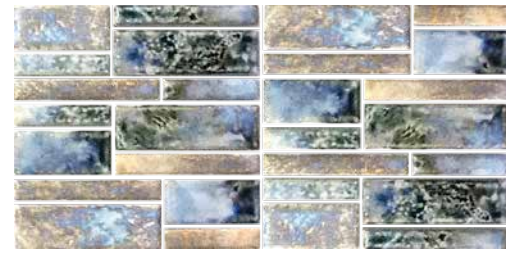

PILOS-402
COURTESY OF CALIFORNIA POOLMAN, CA

PILOS

RANDOM BLOCK

GROUP 8

1 SHEET = 1.00 SQ. FT
20 SHEETS / 20 SQ. FT PER BOX

PILOS-402
AUTUMN BLUE

PILOS-406
SATIN PEARL

PILOS-404
SUMMER BLUE