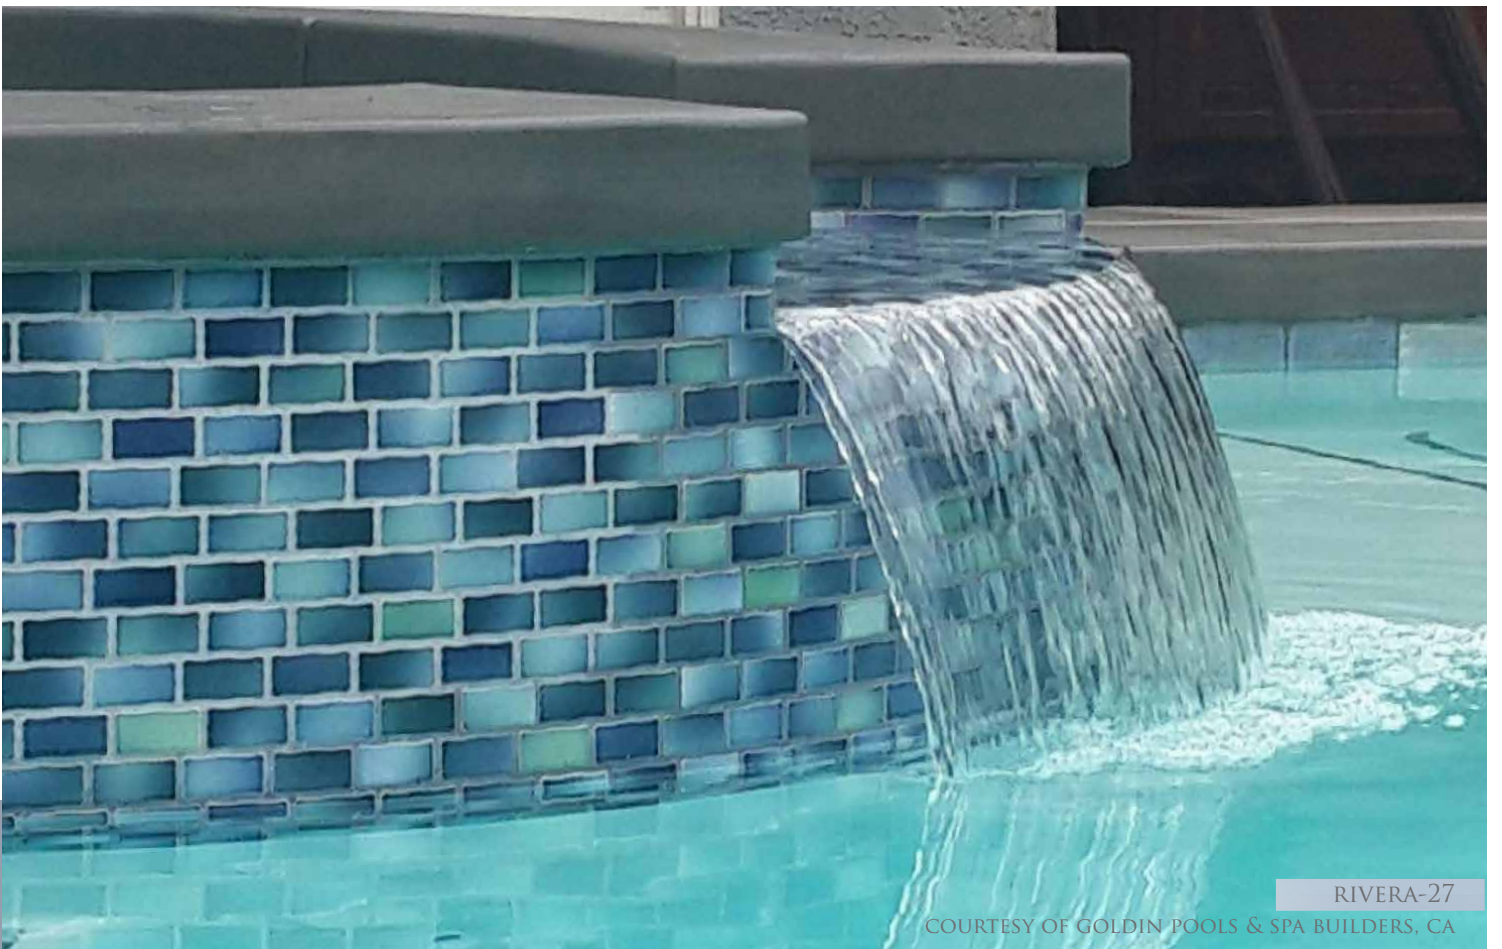

RIVERA-27

COURTESY OF GOLDIN POOLS & SPA BUILDERS, CA

VARIATIONS IN SHADE ARE INHERENT IN ALL KILN FIRED CLAY PRODUCTS.
NO ADJUSTMENTS WILL BE MADE AFTER INSTALLATION.