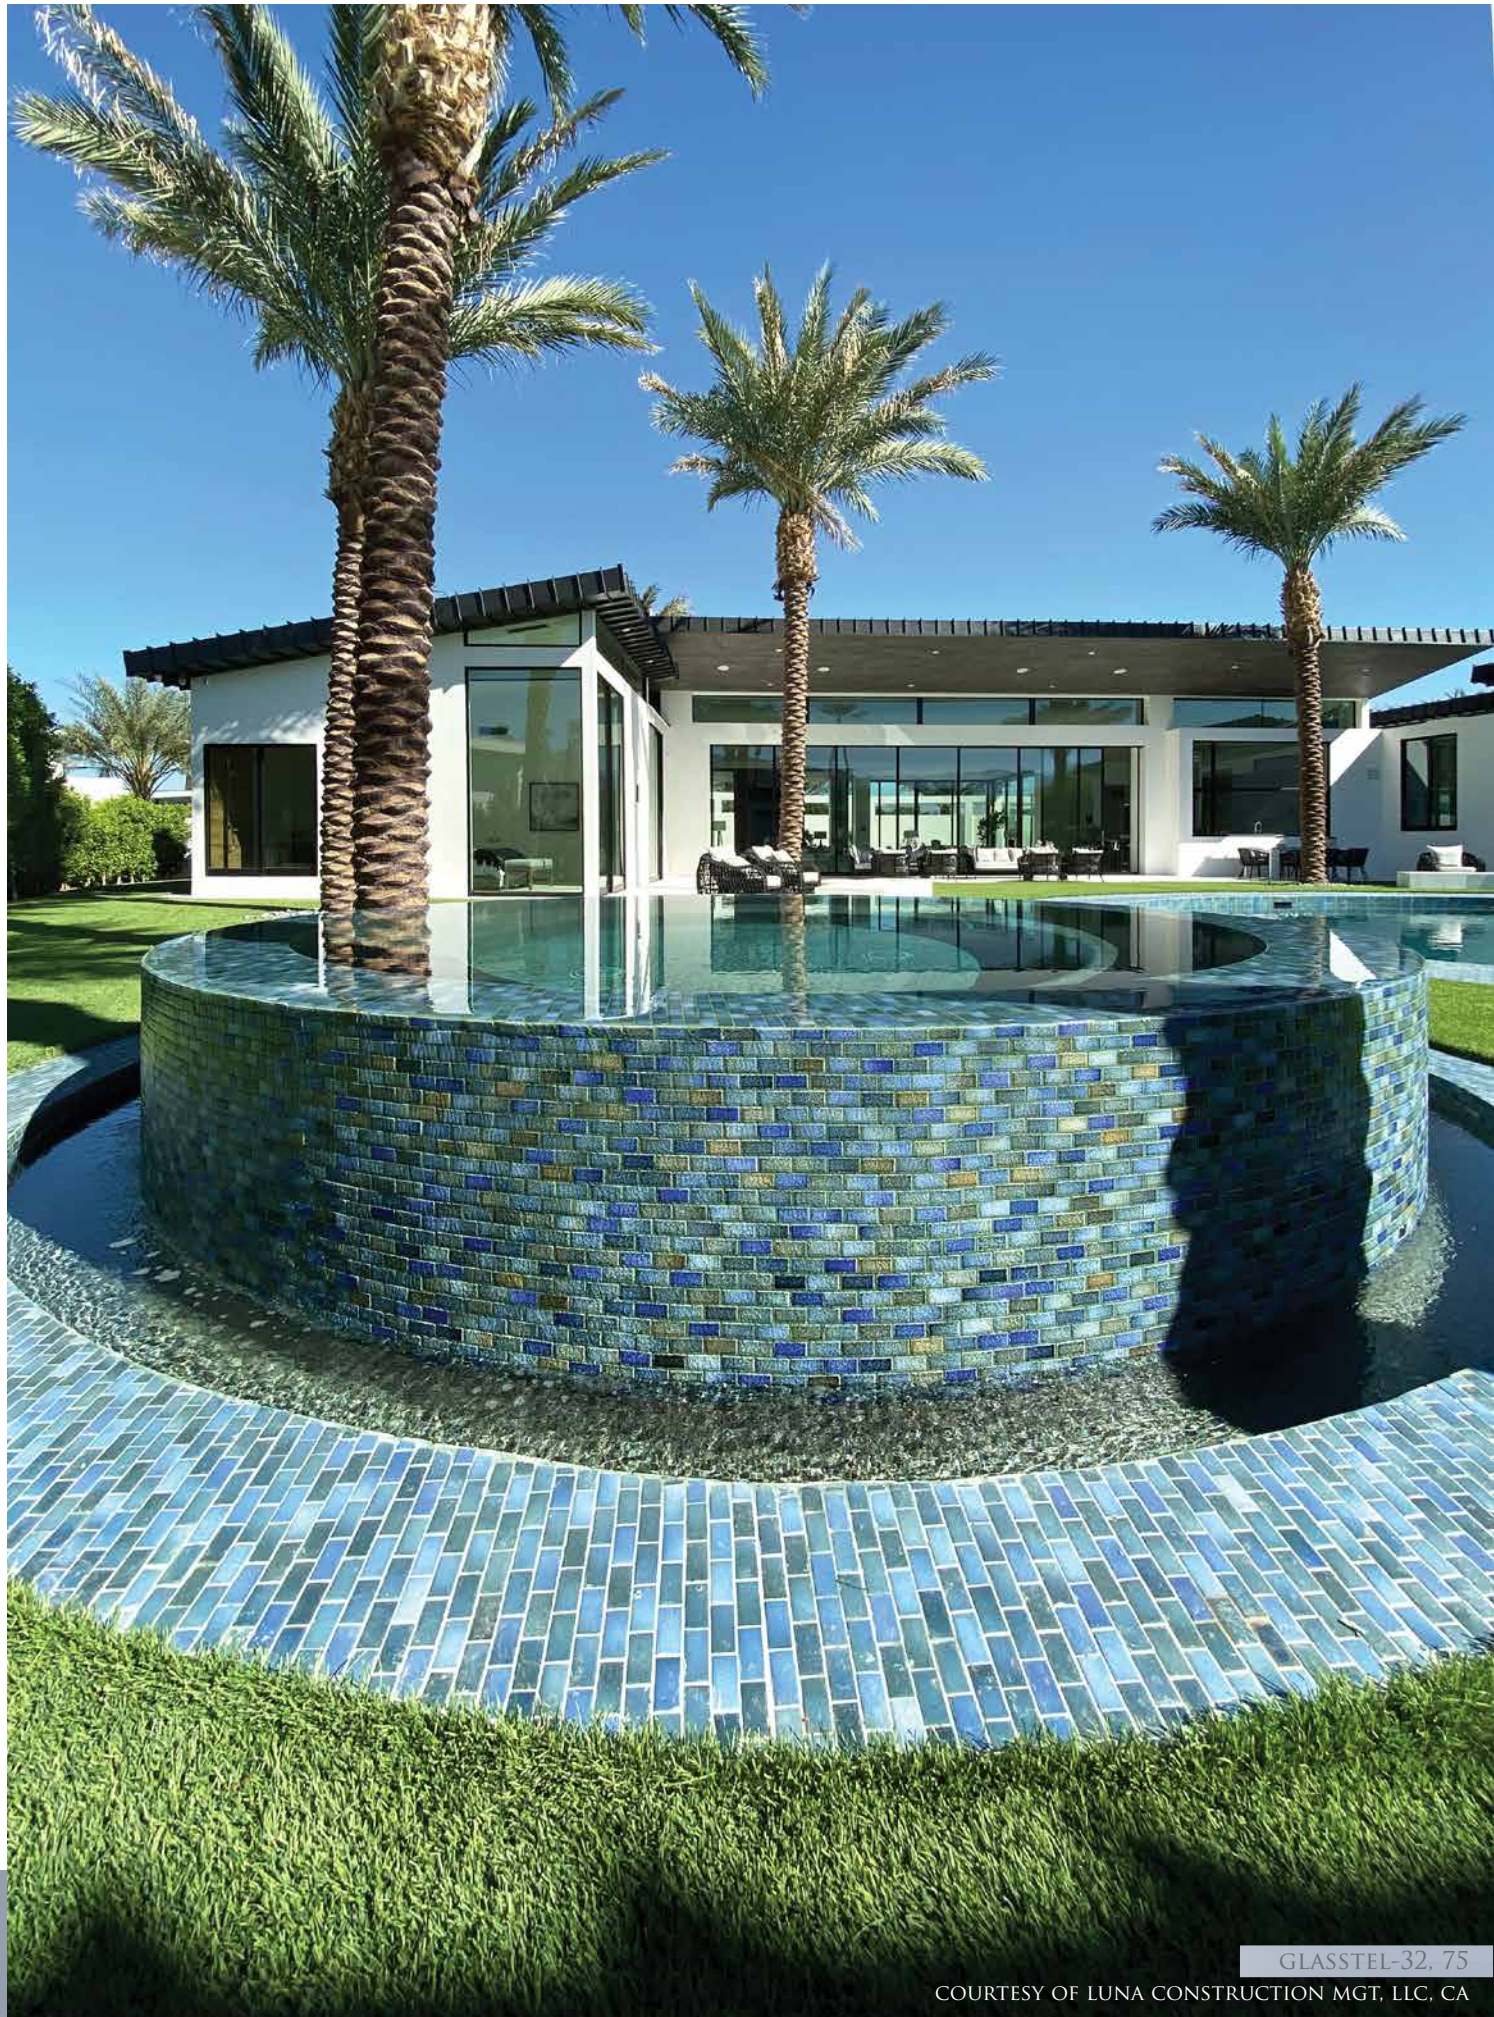

VARIATIONS IN SHADE ARE INHERENT IN ALL KILN FIRED CLAY PRODUCTS.
NO ADJUSTMENTS WILL BE MADE AFTER INSTALLATION.