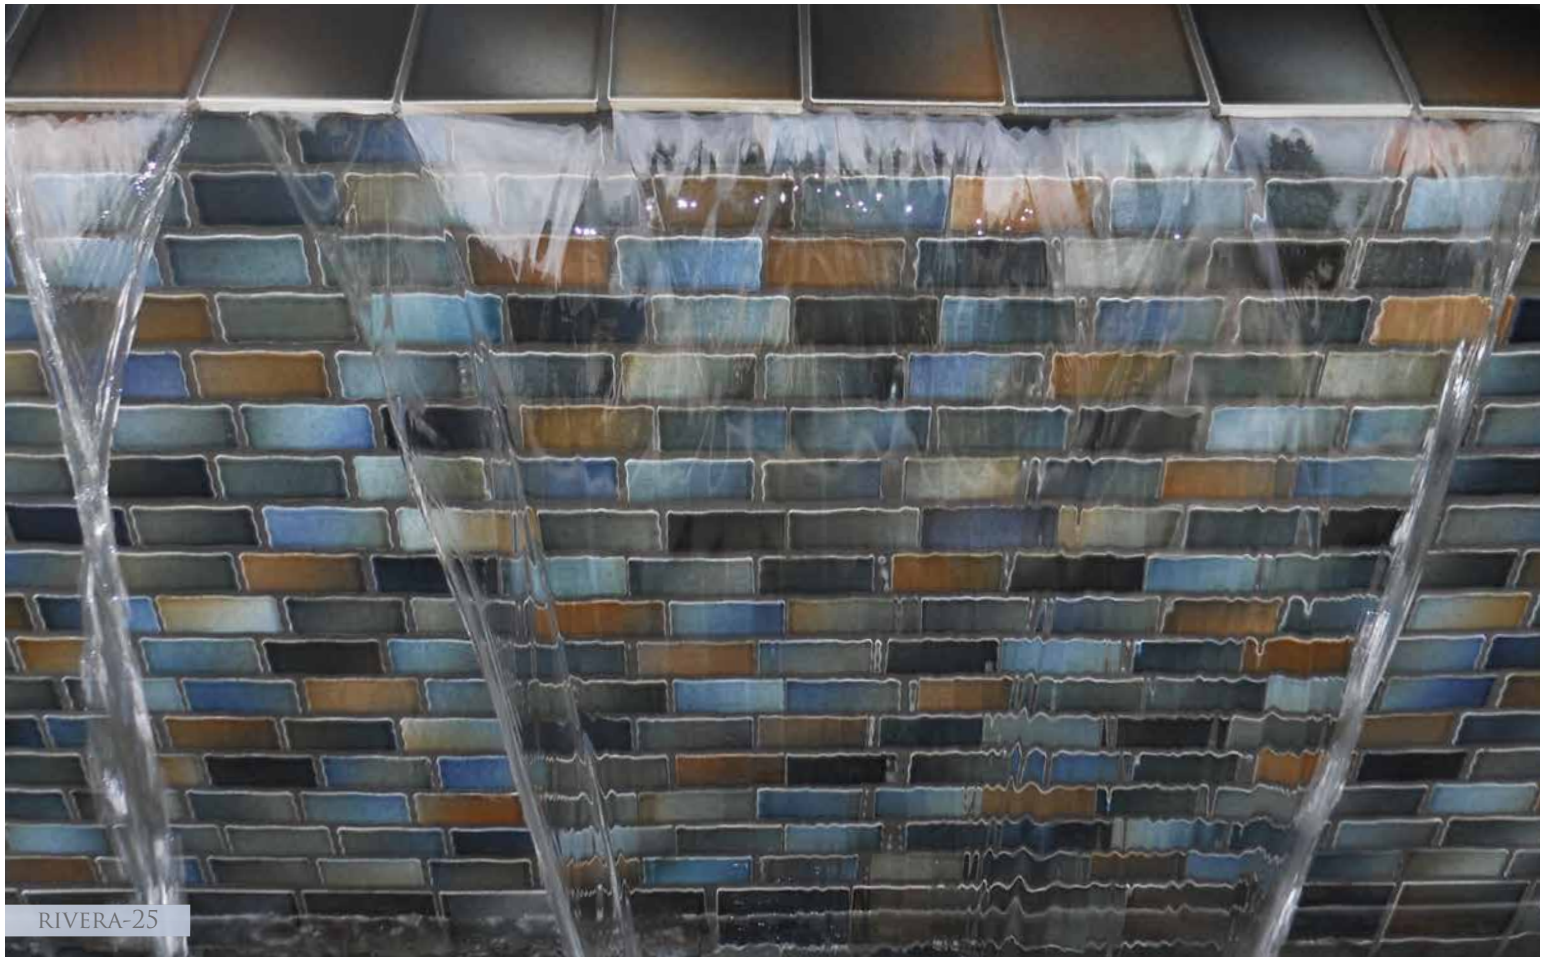

RIVERA

1" X 2¹/₄"

GROUP 3

1 SHEET = 1.00 SQ. FT
20 SHEETS / 20 SQ. FT PER BOX