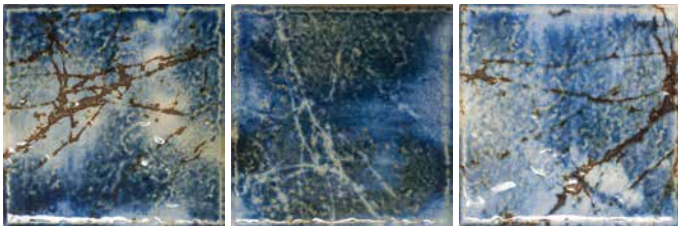

EROS

6" X 6"

GROUP 8

4 PIECES PER SQFT
60 PIECES / 15 SQ_FT PER BOX

EROS-602
AUTUMN