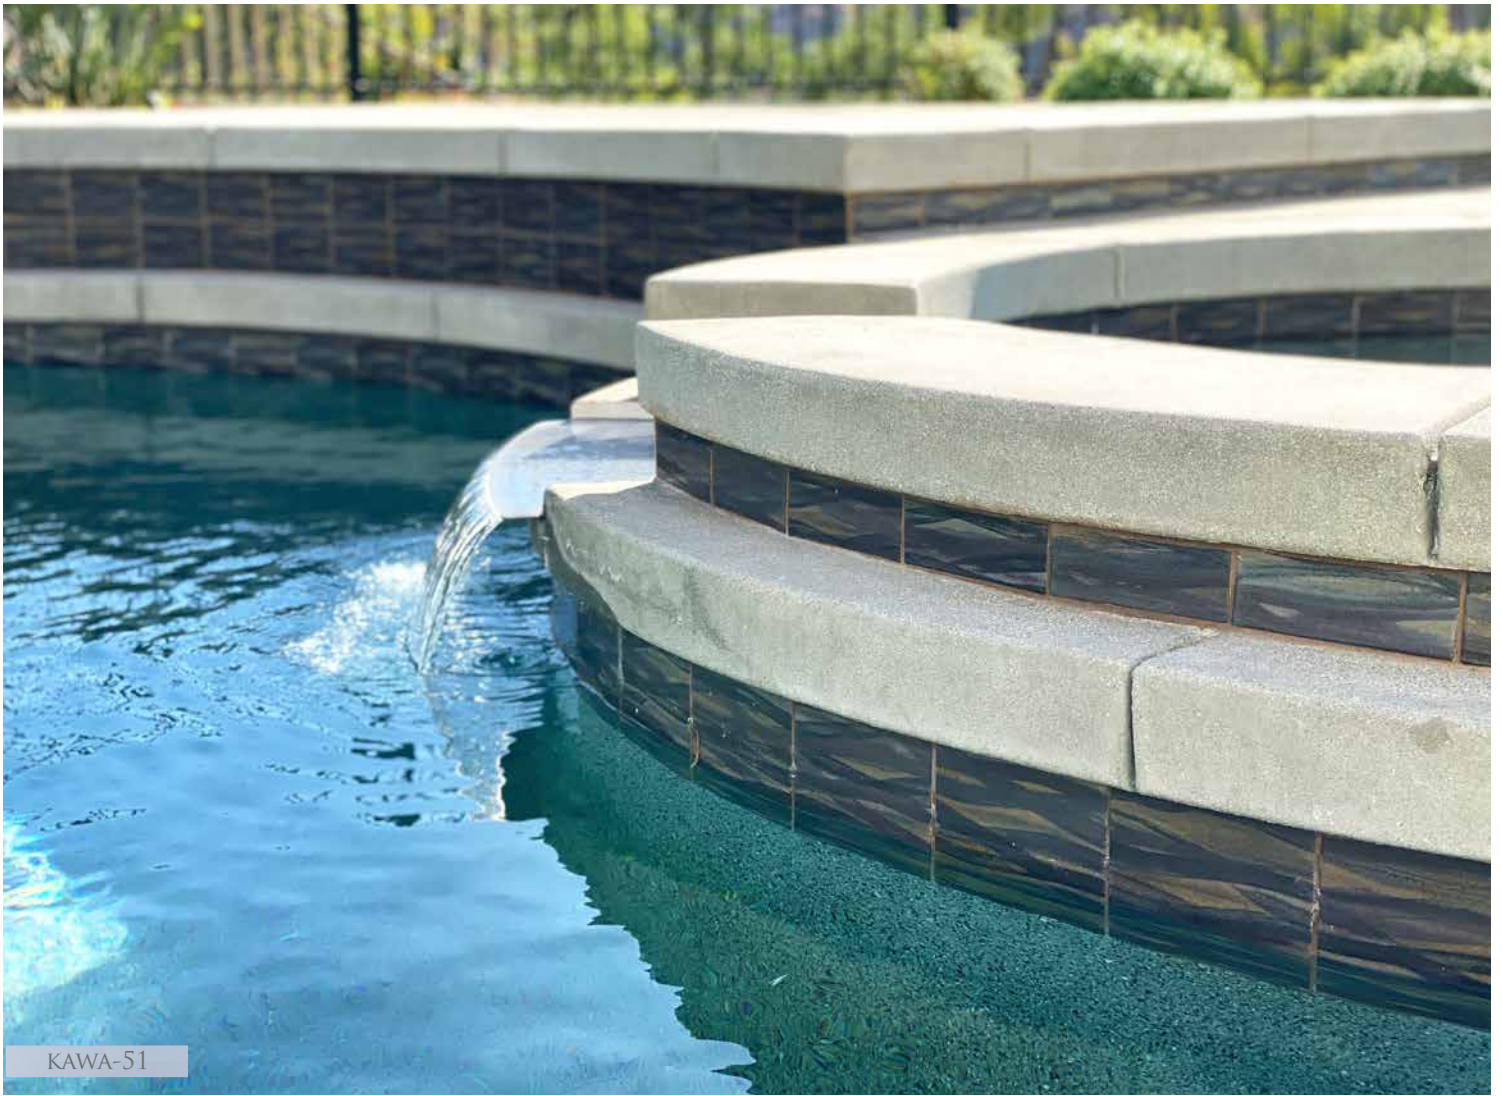

KAWA-52

COURTESY OF RAMMELL POOL CONSTRUCTION, CA

KAWA

6" X 6"

GROUP 8

4 PIECES PER SQFT
60 PIECES / 15 SQ. FT PER BOX

KAWA-51
SYMPHONY

KAWA-52
AQUA JADE