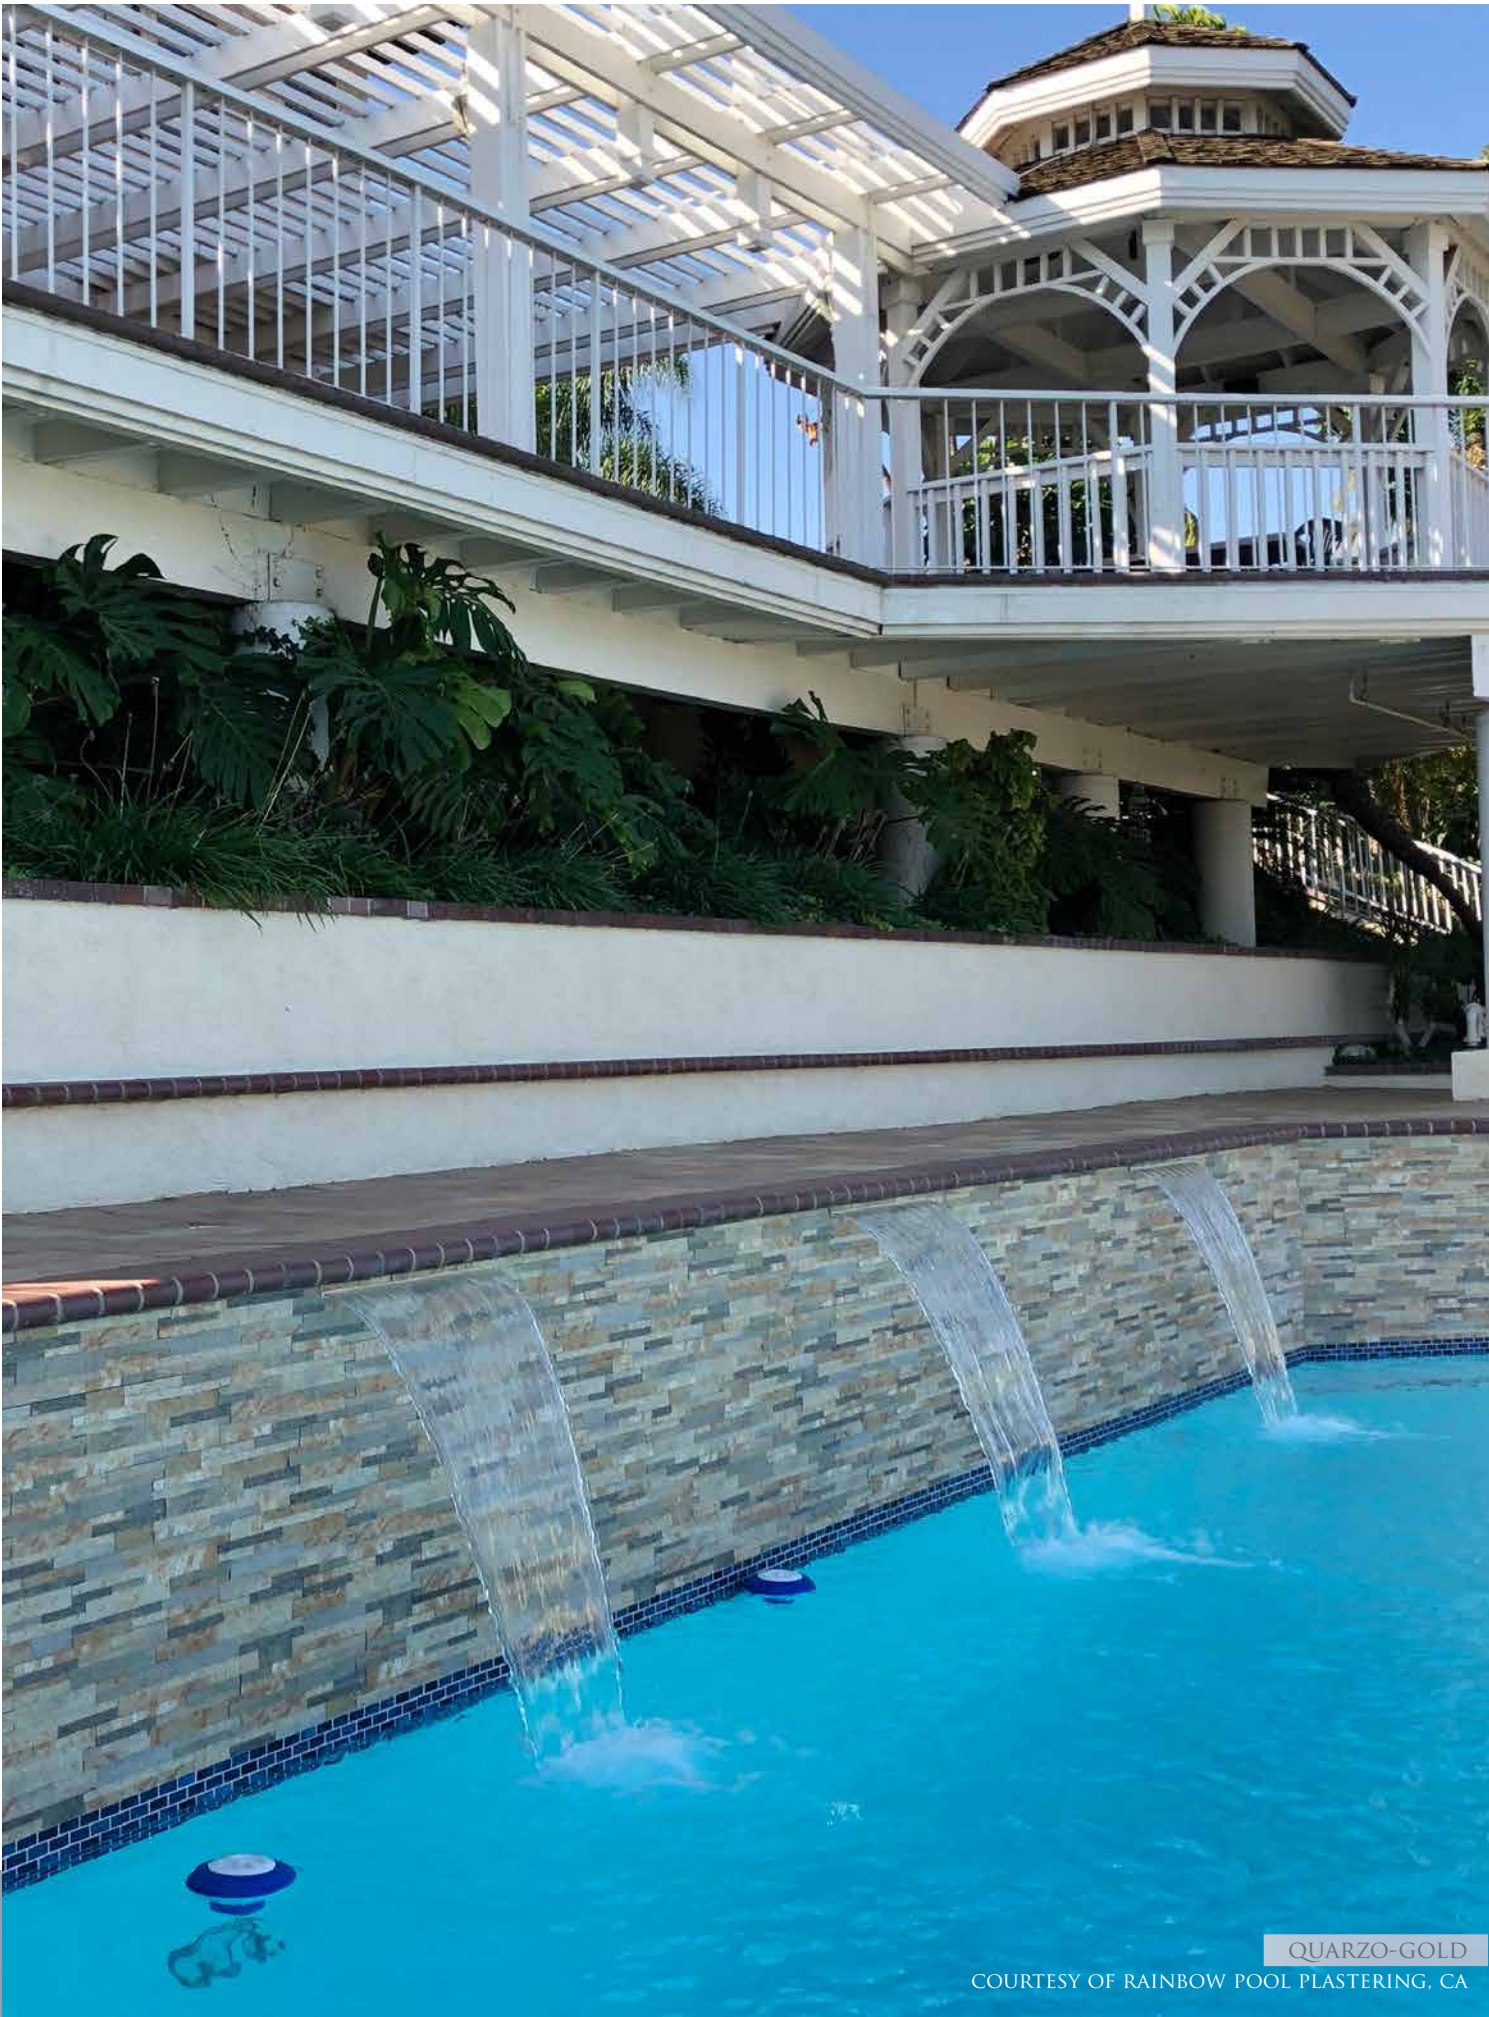

QUARZO-GOLD
 COURTESY OF MISSION POOLS, TEMECULA, CA

QUARZO

PORCELAIN TILES

6¹/₄" X 16"

GROUP 2

1 PIECE = 0.70 SQ. FT
 15 PIECES / 10.50 SQ.FT PER BOX

QUARZO-GOLD

QUARZO-IRON