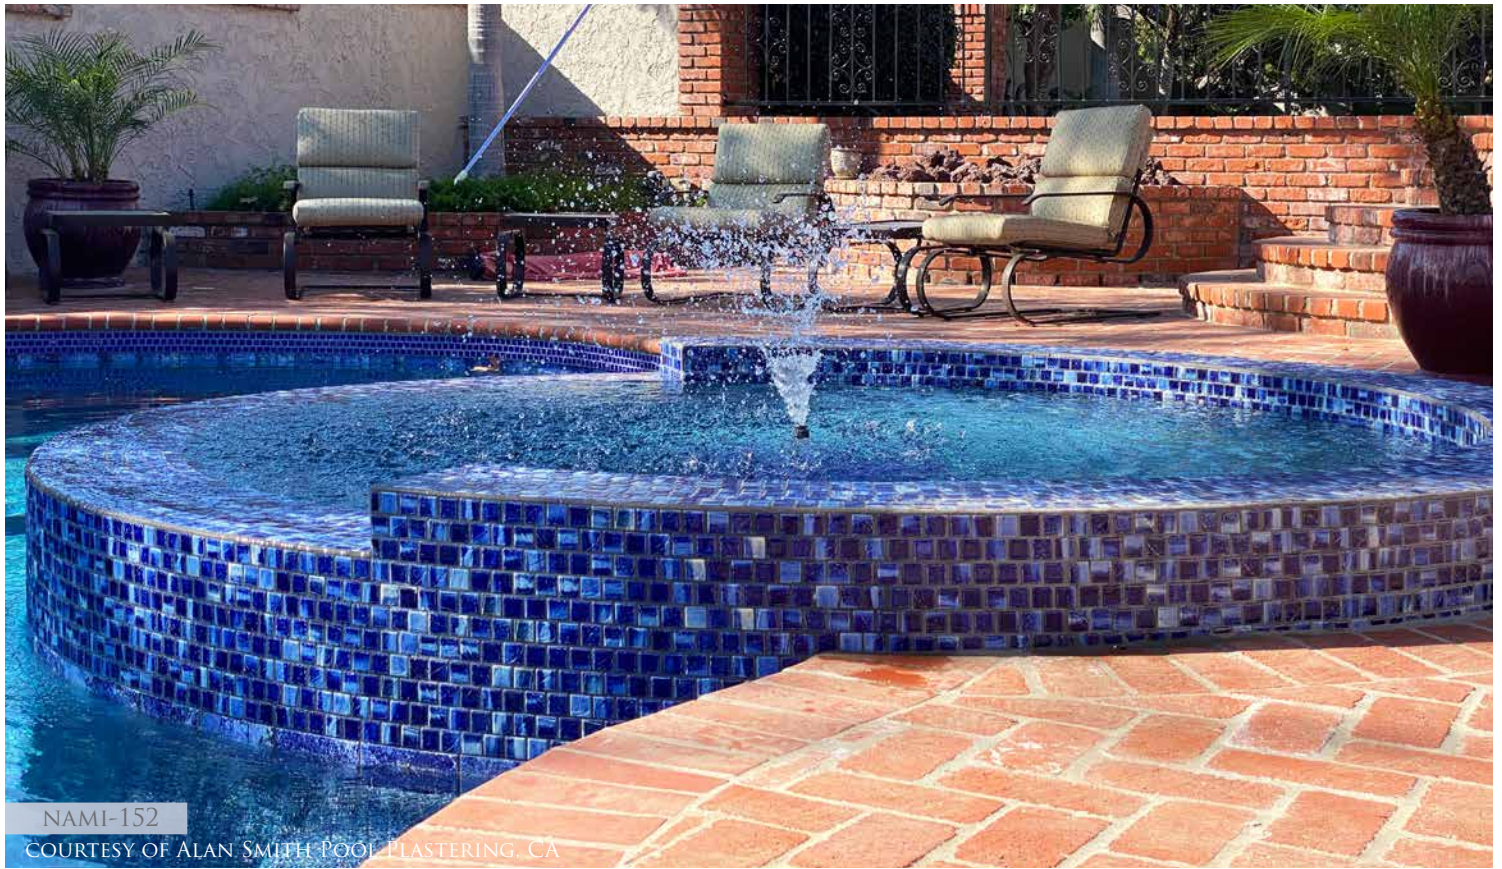

NAMI-152

COURTESY OF ALAN SMITH POOL PLASTERING, CA