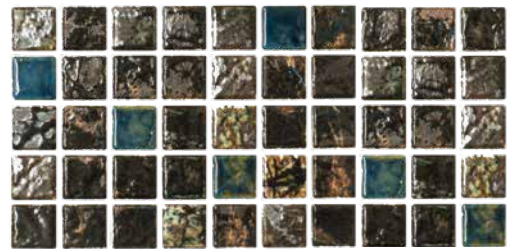

1 1/8" X 1 1/8"

GROUP 8

1 SHEET = 1.00 SQ. FT
20 SHEETS / 20 SQ. FT PER BOX

SAGA-112
BLUE BLEND

SAGA-134
BRONZE BLEND

INTENTIONAL WIDE VARIATION

VARIATIONS IN SHADE ARE INHERENT IN ALL KILN FIRED CLAY PRODUCTS. NO ADJUSTMENTS WILL BE MADE AFTER INSTALLATION.