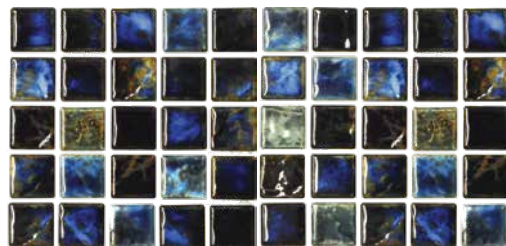

EROS-104
SUMMER

INTENTIONAL WIDE VARIATION

VARIATIONS IN SHADE ARE INHERENT IN ALL KILN FIRED CLAY PRODUCTS. NO ADJUSTMENTS WILL BE MADE AFTER INSTALLATION.