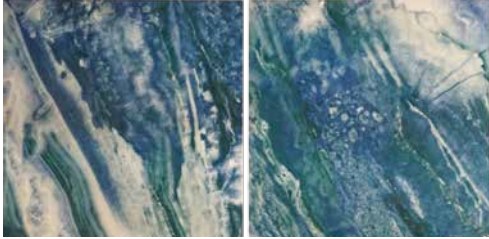

TITAN-333

COURTESY OF LITTLE TILE, INC.

NEW RIO

6" X 6"

GROUP 3

4 PIECES PER SQFT
44 PIECES / 11 SQ. FT PER BOX

RIO-901
PERSIAN BLUE

RIO-902
EMERALD PEARL