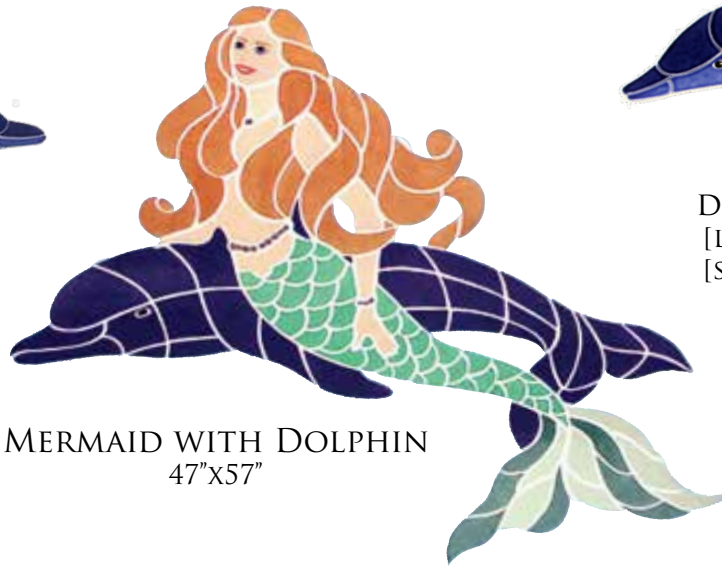

DOLPHIN
[L] 34"x23"
[S] 21"x14"