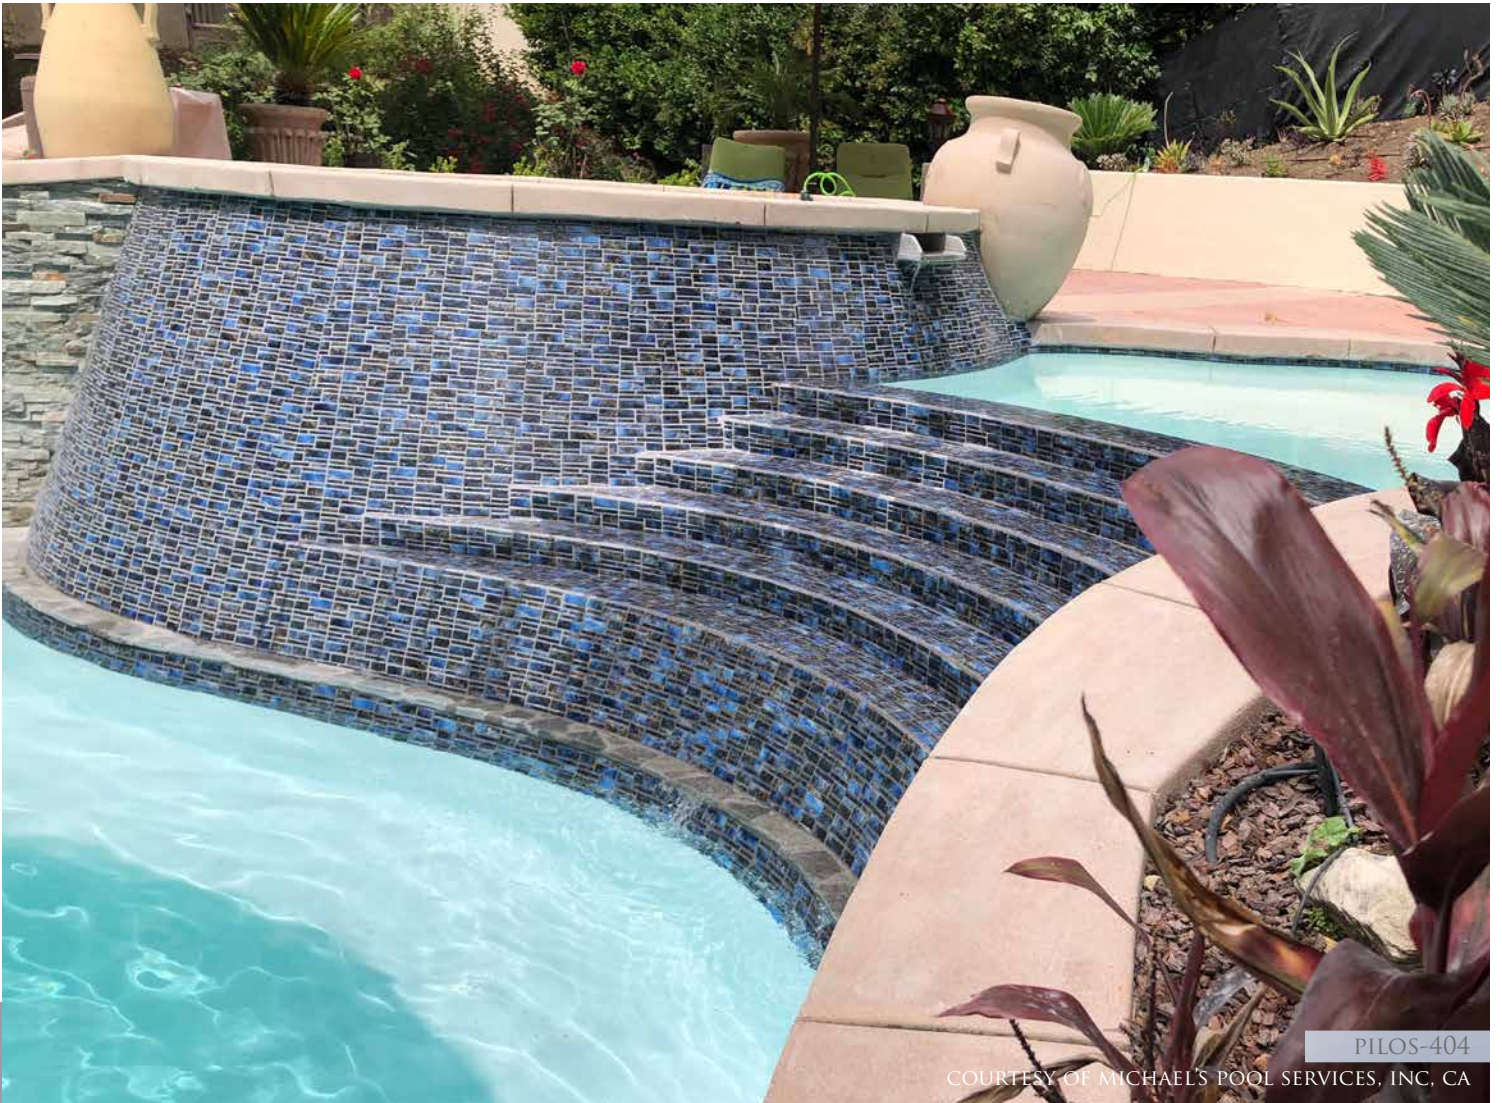

YOMBA-3
TOPAZ

YOMBA-5
AMETHYST

YOMBA-6
SAPPHIRE

PILOS-406

COURTESY OF NATIONAL POOLS CONSTRUCTION, CA

PILOS-404

COURTESY OF MICHAEL'S POOL SERVICES, INC, CA

VARIATIONS IN SHADE ARE INHERENT IN ALL KILN FIRED CLAY PRODUCTS.
NO ADJUSTMENTS WILL BE MADE AFTER INSTALLATION.