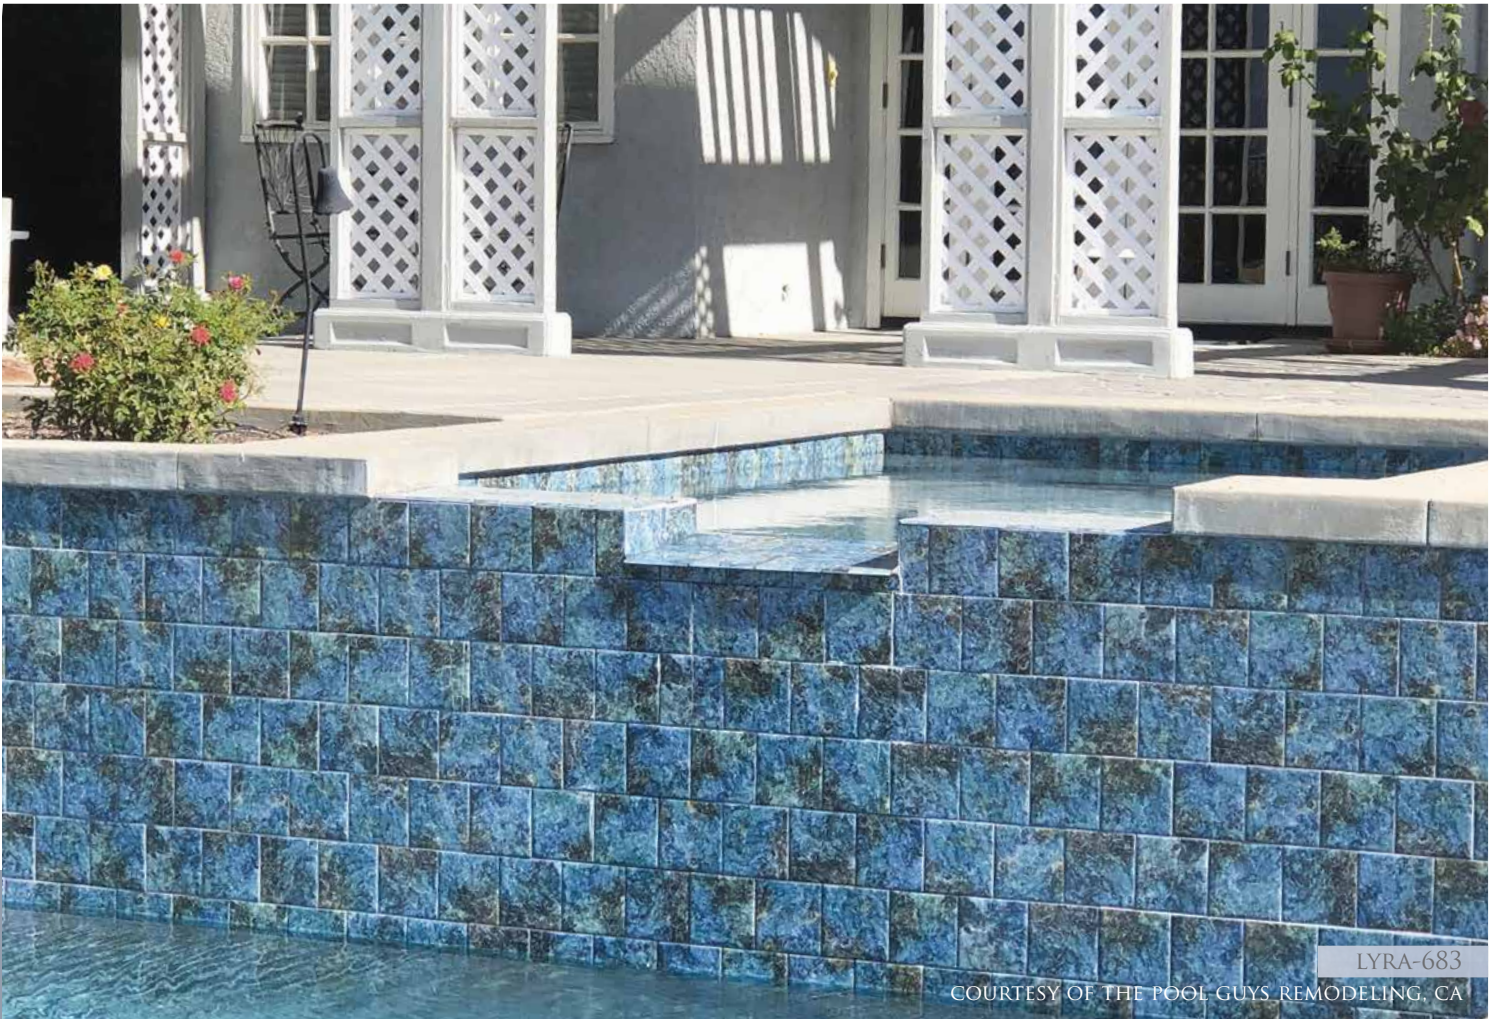

BORA-644
SEA COBALT

LYRA-683

LYRA-684

COURTESY OF CID BUILDERS & DEVELOPERS, INC. CA

LYRA-683

COURTESY OF THE POOL GUYS REMODELING, CA

VARIATIONS IN SHADE ARE INHERENT IN ALL KILN FIRED CLAY PRODUCTS.
NO ADJUSTMENTS WILL BE MADE AFTER INSTALLATION.