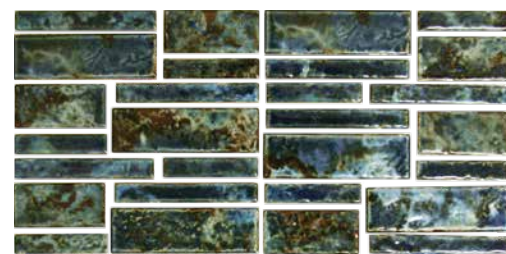

PILOS-402
COURTESY OF CALIFORNIA POOLMAN, CA

PILOS

RANDOM BLOCK

GROUP 8

1 SHEET = 1.00 SQ. FT
20 SHEETS / 20 SQ. FT PER BOX

PILOS-402
AUTUMN BLUE

PILOS-406
SATIN PEARL

PILOS-404
SUMMER BLUE