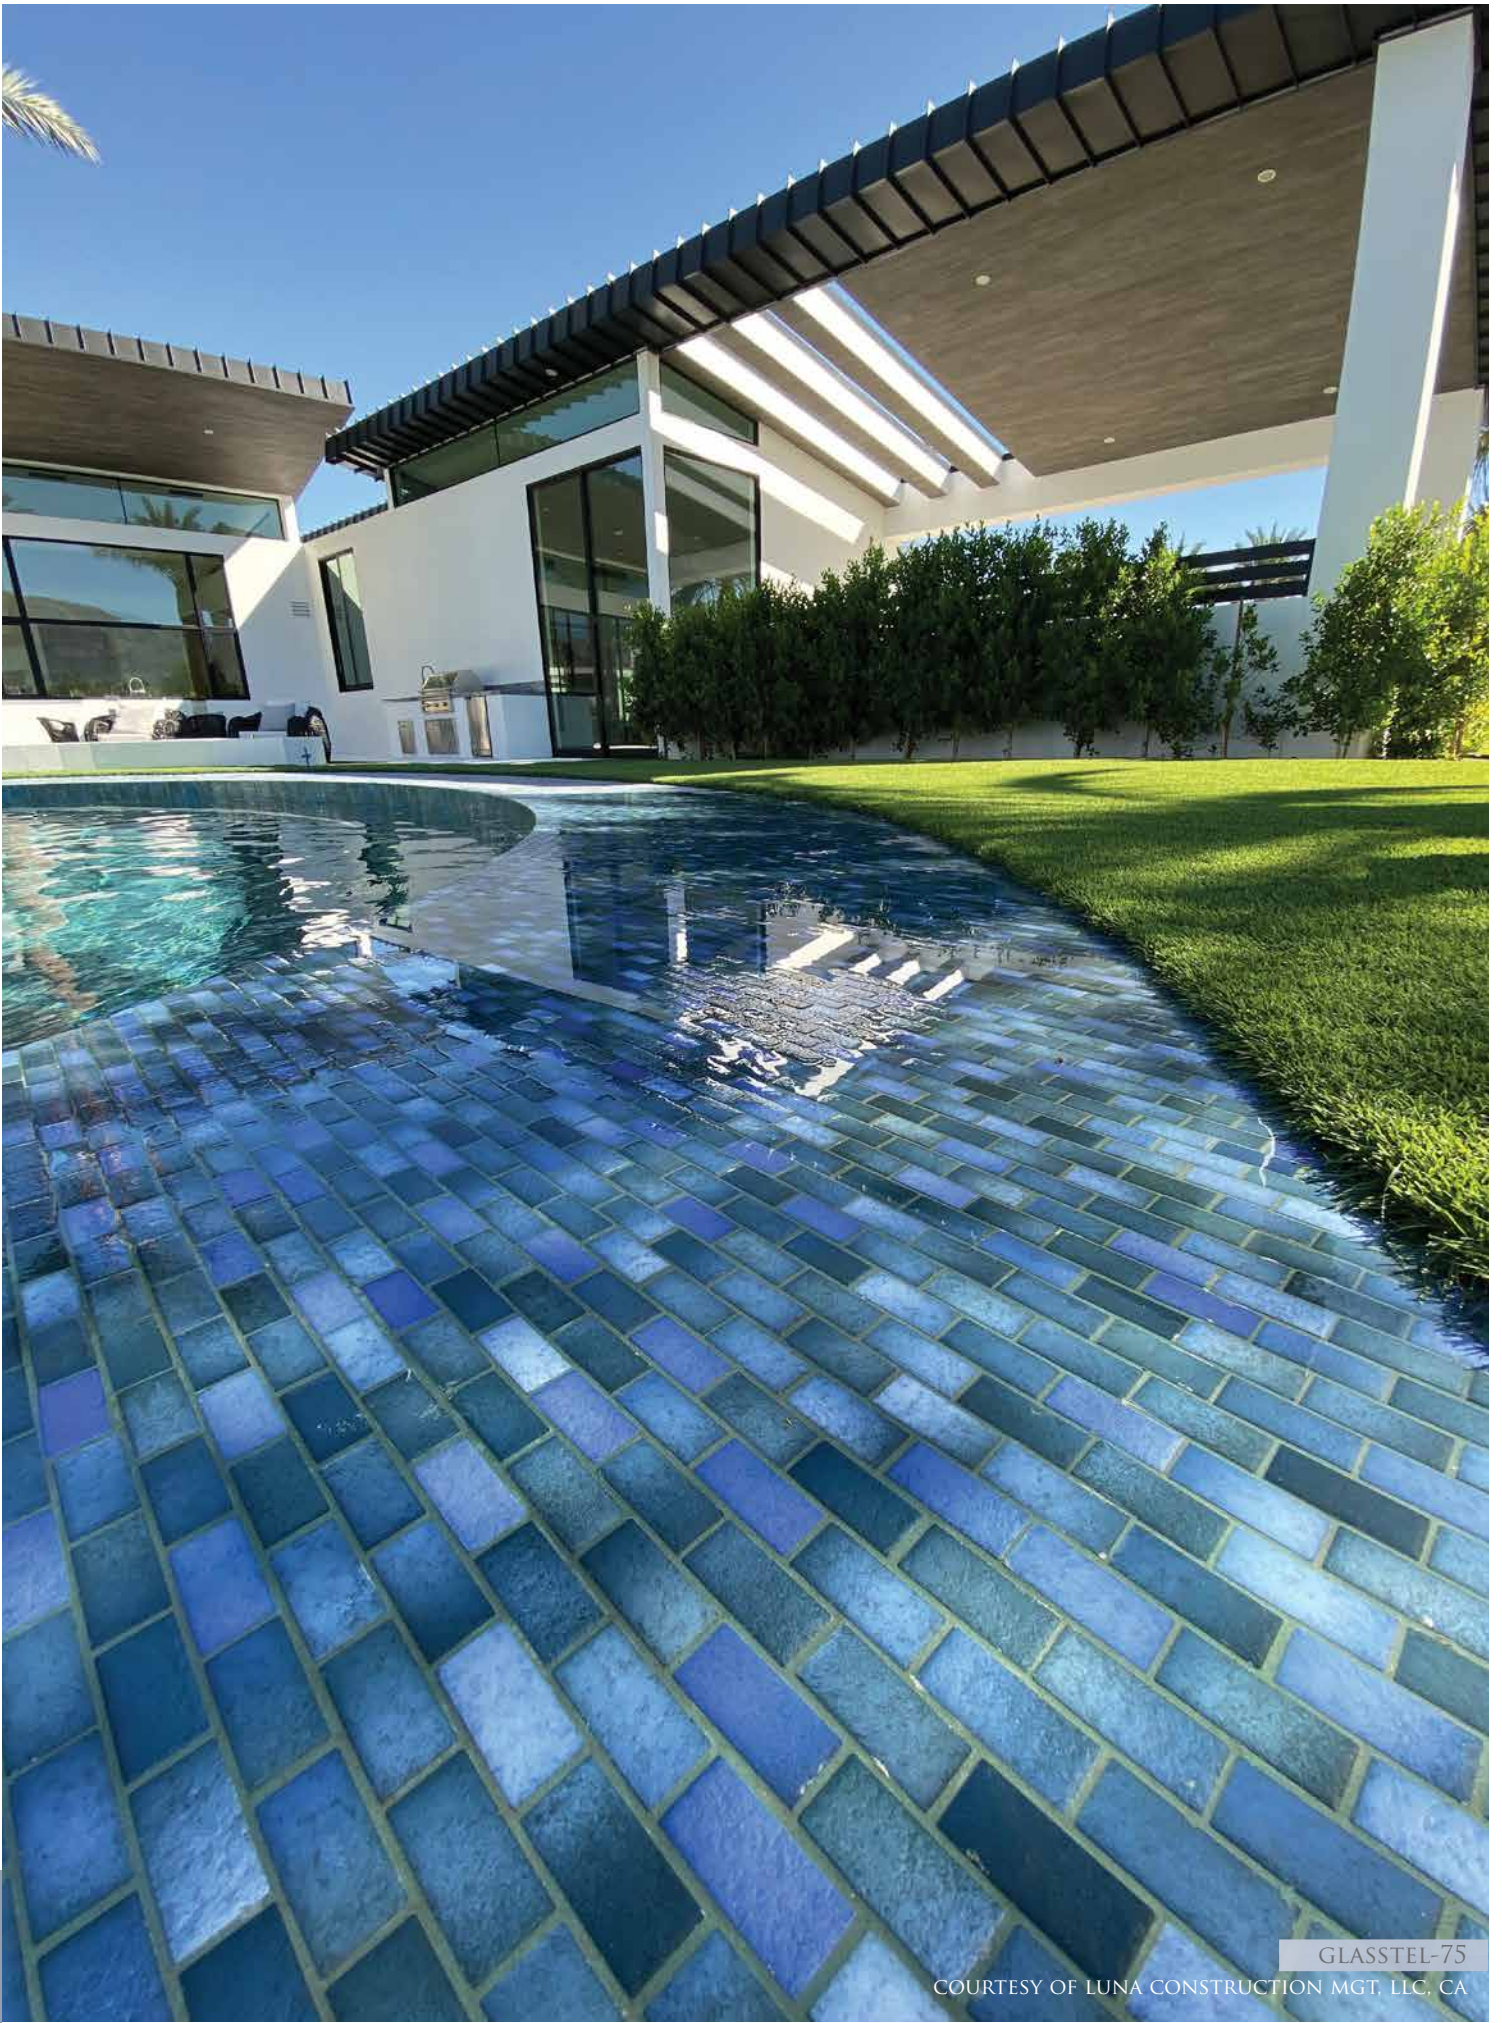

GLASSTEL-30

COURTESY OF J H J CONSTRUCTION, CA

VARIATIONS IN SHADE ARE INHERENT IN ALL KILN FIRED CLAY PRODUCTS.
NO ADJUSTMENTS WILL BE MADE AFTER INSTALLATION.

GLASSTEL-75
COURTESY OF HUBER POOLS, HI

GLASSTEL-31
COURTESY OF BABYLON POOLS, CA