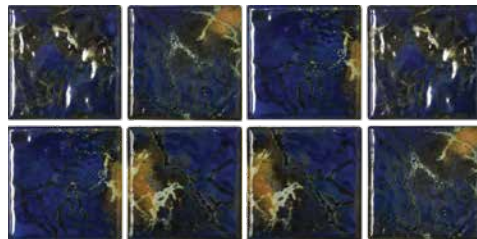

EROS-303
MISTY BLUE

1 1/8" X 1 1/8"

GROUP 8

1 SHEET = 1.00 SQ_FT
20 SHEETS / 20 SQ_FT PER BOX