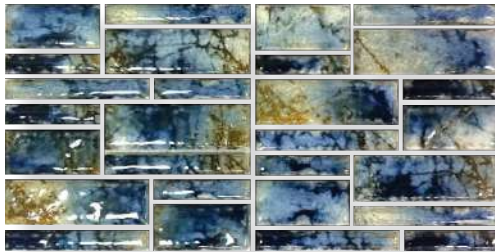

RANDOM BLOCK

GROUP 7

1 SHEET = 1.00 SQ. FT
20 SHEETS / 20 SQ. FT PER BOX

PILOS-402
AUTUMN BLUE

PILOS-406
SATIN PEARL

PILOS-404
SUMMER BLUE

PILOS-408
SPRING

PHOTO COURTESY OF:
ANDREW MORALES POOL, CA