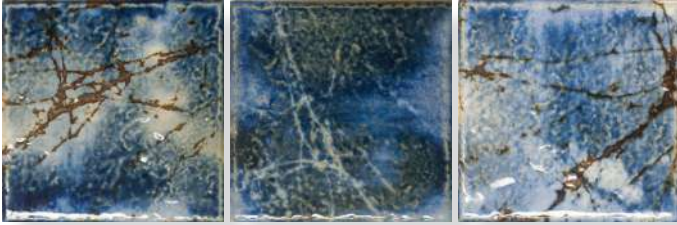

EROS

6" X 6"

GROUP 8

4 PIECES PER SQFT
60 PIECES / 15 SQ.FT PER BOX

EROS-602
AUTUMN