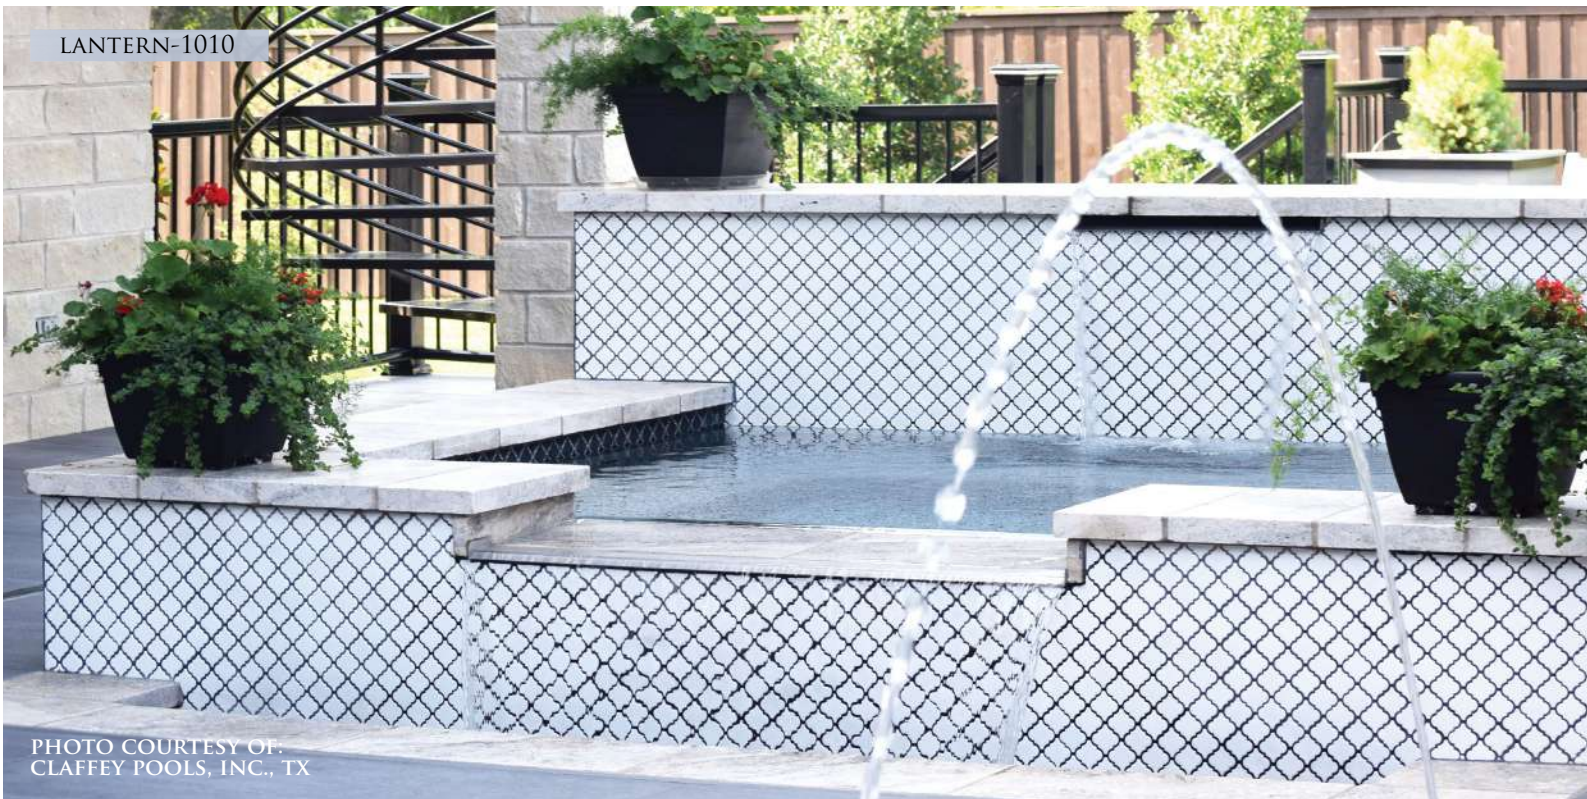

LOMBO-884
PERSIAN BLUE

LANTERN-1010

PHOTO COURTESY OF:
CLAFFEY POOLS, INC., TX

PHOTO COURTESY OF:
K&L CONTRACTOR, GA

LANTERN-1022

LANTERN-761MT

LANTERN

MATTE 2"