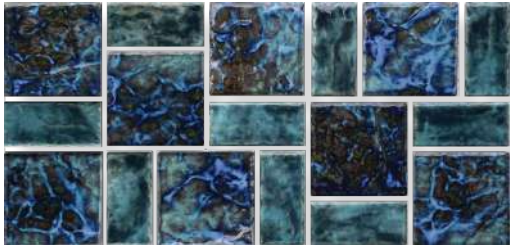

LEGACY-96
BLUE BLEND