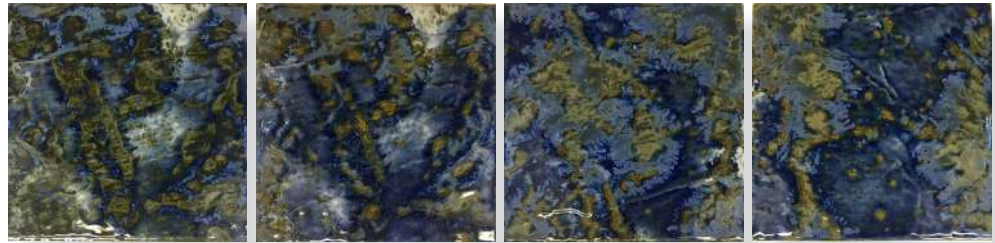

LUNAR-673
PEACOCK