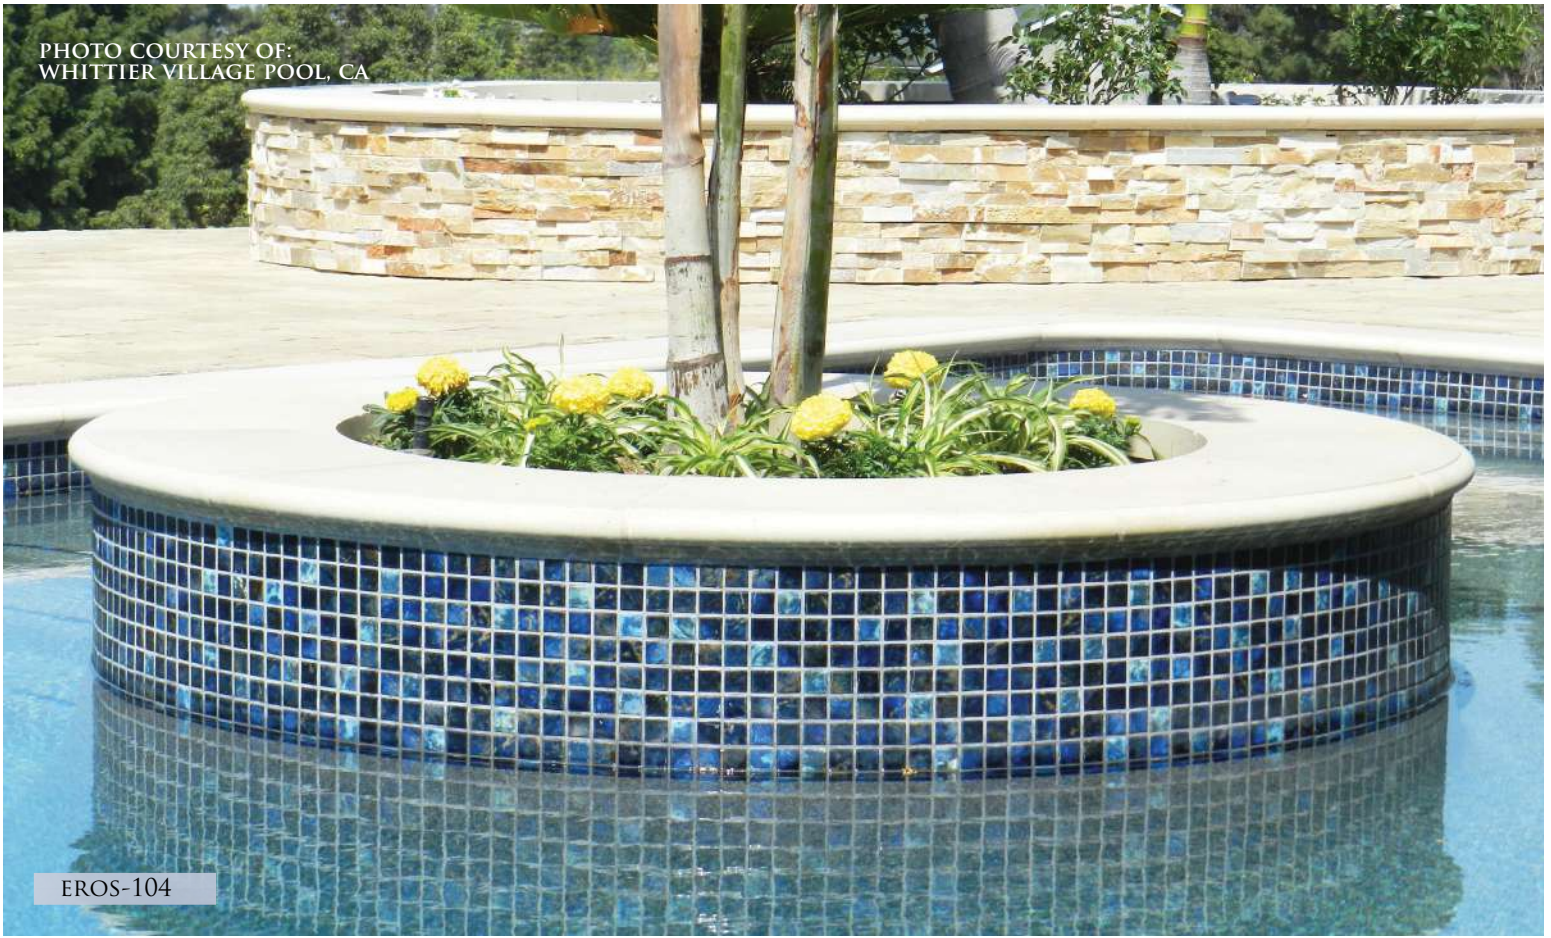

1 SHEET = 1.00 SQ. FT
20 SHEETS / 20 SQ. FT PER BOX

SAGA-112
BLUE BLEND

SAGA-134
BRONZE BLEND

PHOTO COURTESY OF:
WHITTIER VILLAGE POOL, CA

EROS-104

EROS-102,302,602

PHOTO COURTESY OF:
GOLDIN POOLS INC., CA

EROS