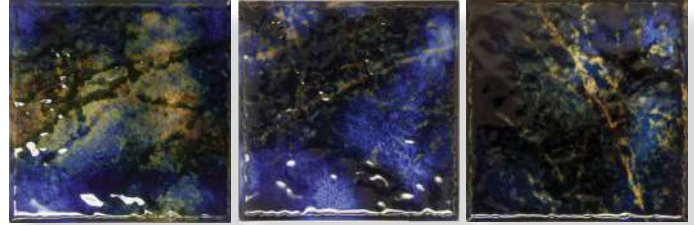

EROS-604
SUMMER