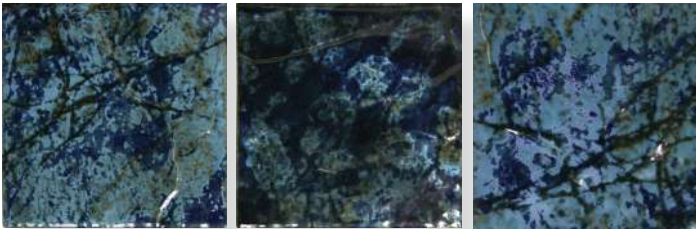

SAGA-662
CYAN BLUE