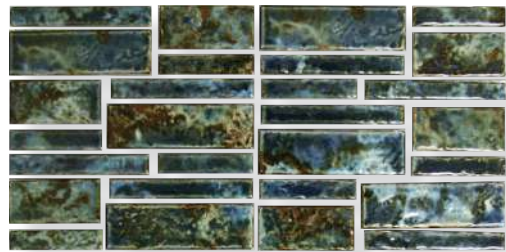

RANDOM BLOCK

GROUP 7

1 SHEET = 1.00 SQ. FT
20 SHEETS / 20 SQ. FT PER BOX

PILOS-402
AUTUMN BLUE

PILOS-406
SATIN PEARL

PILOS-404
SUMMER BLUE

PILOS-408
SPRING

PHOTO COURTESY OF:
ANDREW MORALES POOL, CA