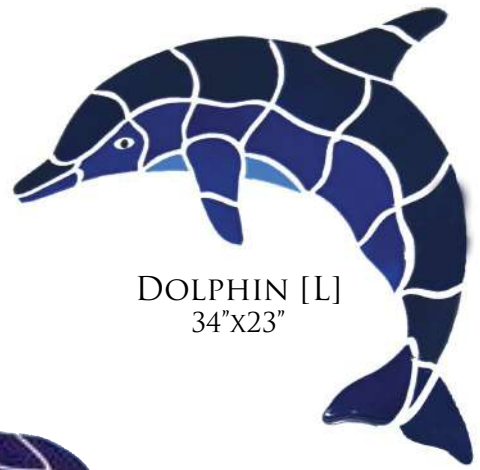

DOLPHIN [L]
34"x23"