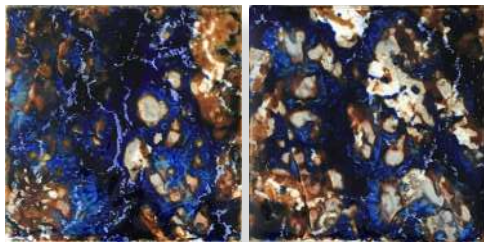

BOHOL-LAKE