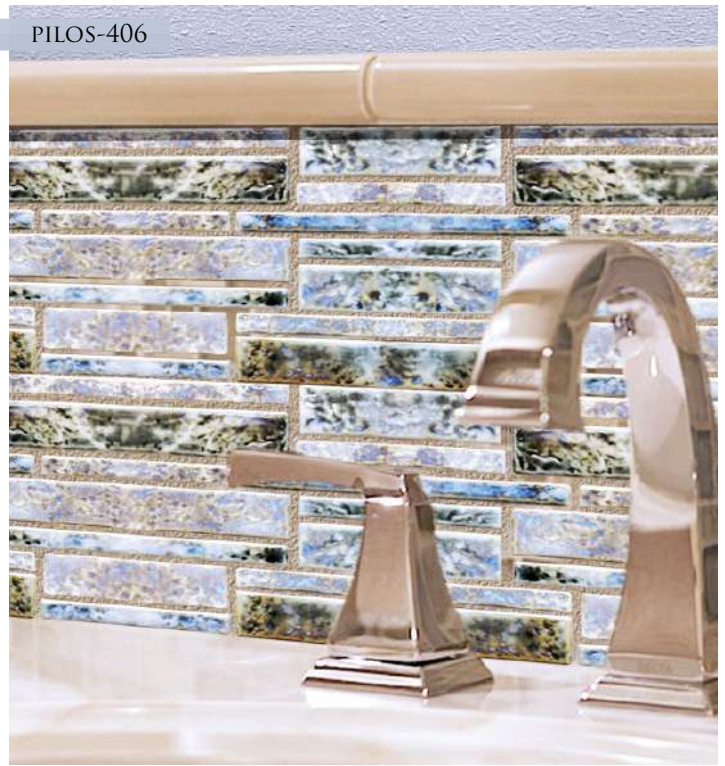

PILOS-408

PILOS-406

PHOTO COURTESY OF:
ACADEMY POOLS, CA

PILOS

RANDOM BLOCK

GROUP 7

1 SHEET = 1.00 SQ. FT
20 SHEETS / 20 SQ. FT PER BOX