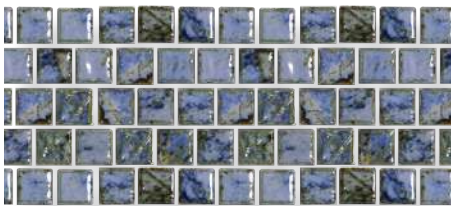

PLANET-112
ALBI