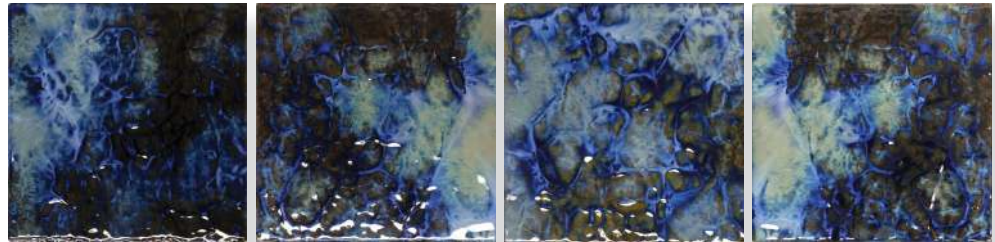

PLANET-113
OPAL

LUNAR-673

LUNAR

6" X 6"

GROUP 8

4 PIECES PER SQFT
60 PIECES / 15 SQ. FT PER BOX

LUNAR-671
BLUE BLEND

LUNAR-672
MIDNIGHT