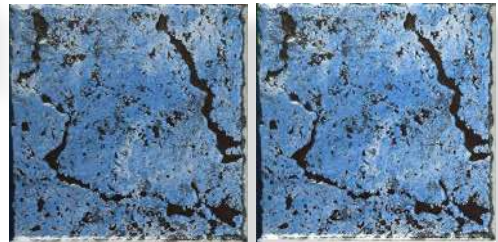

PATINA

6" X 6"

GROUP 2

4 PIECES PER SQFT
44 PIECES / 11 SQ_FT PER BOX

PATINA-6
TAHOE BLUE

NEW

PATINA-8
TROPICAL BREEZE

PATINA-7
CARIBBEAN BLUE