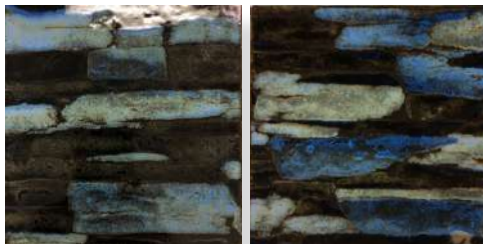

STONELEDGE

6" X 6"

GROUP 8

4 PIECES PER SQFT
60 PIECES / 15 SQ. FT PER BOX

SL - AZURITE