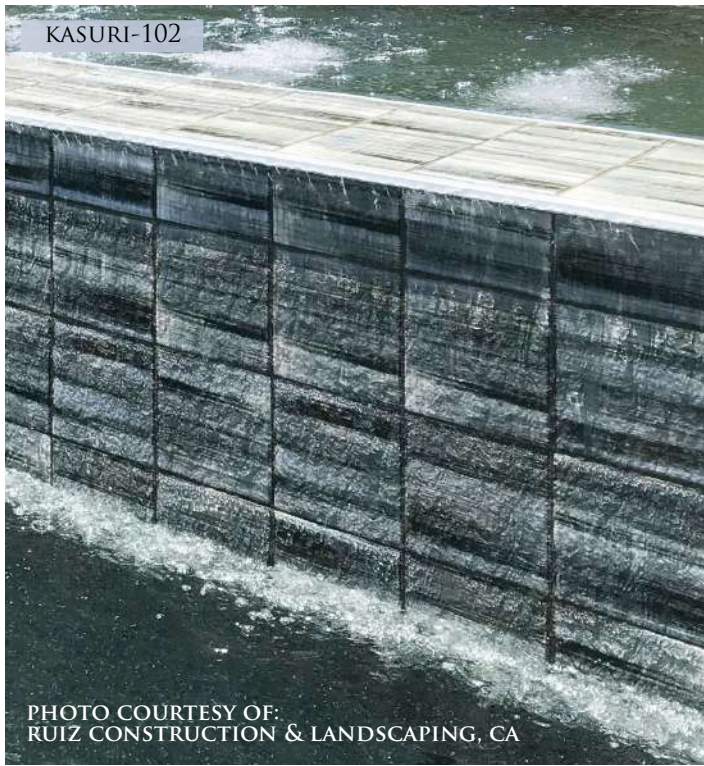

KASURI-102