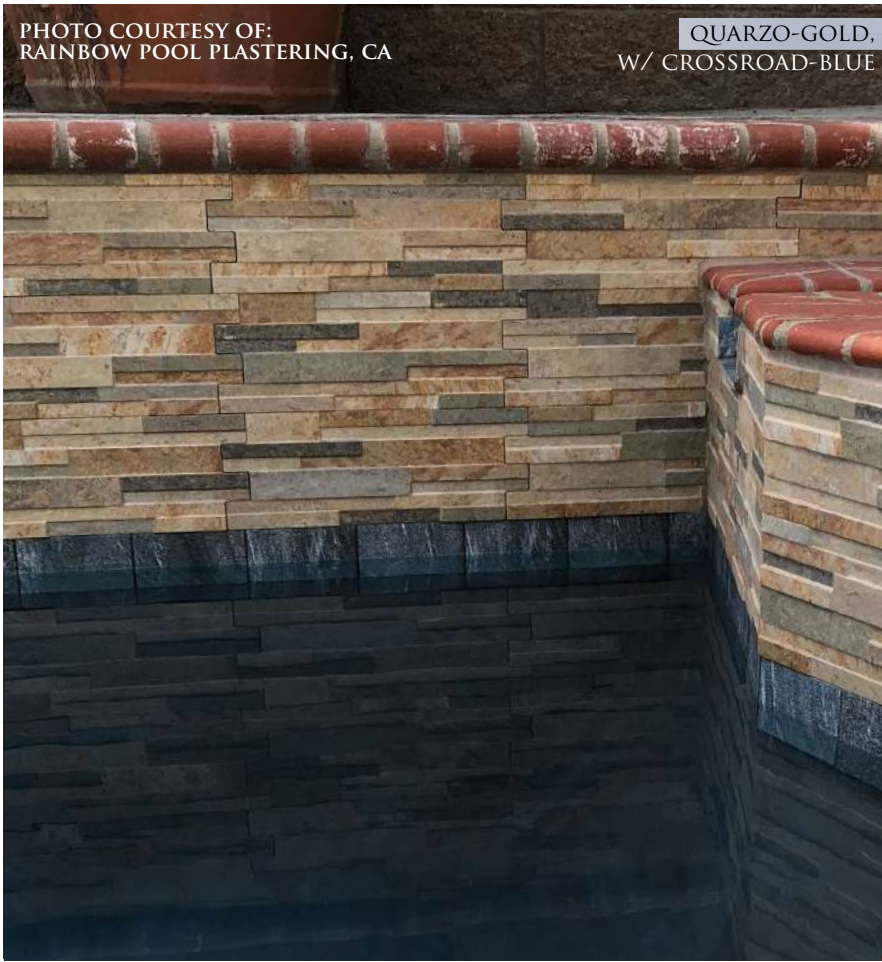

GROUP 2

4 PIECES PER SQFT
48 PIECES / 12 SQ. FT PER BOX

MARMI-ALABASTRO

MARMI-CLASSICO

PHOTO COURTESY OF:
RAINBOW POOL PLASTERING, CA

QUARZO-GOLD,
W/ CROSSROAD-BLUE

QUARZO-STEEL

QUARZO