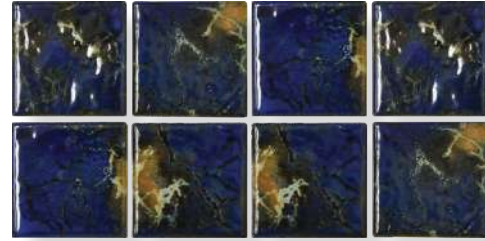

EROS-303
MISTY BLUE

1 1/8" X 1 1/8"

GROUP 7

1 SHEET = 1.00 SQ.FT
20 SHEETS / 20 SQ.FT PER BOX