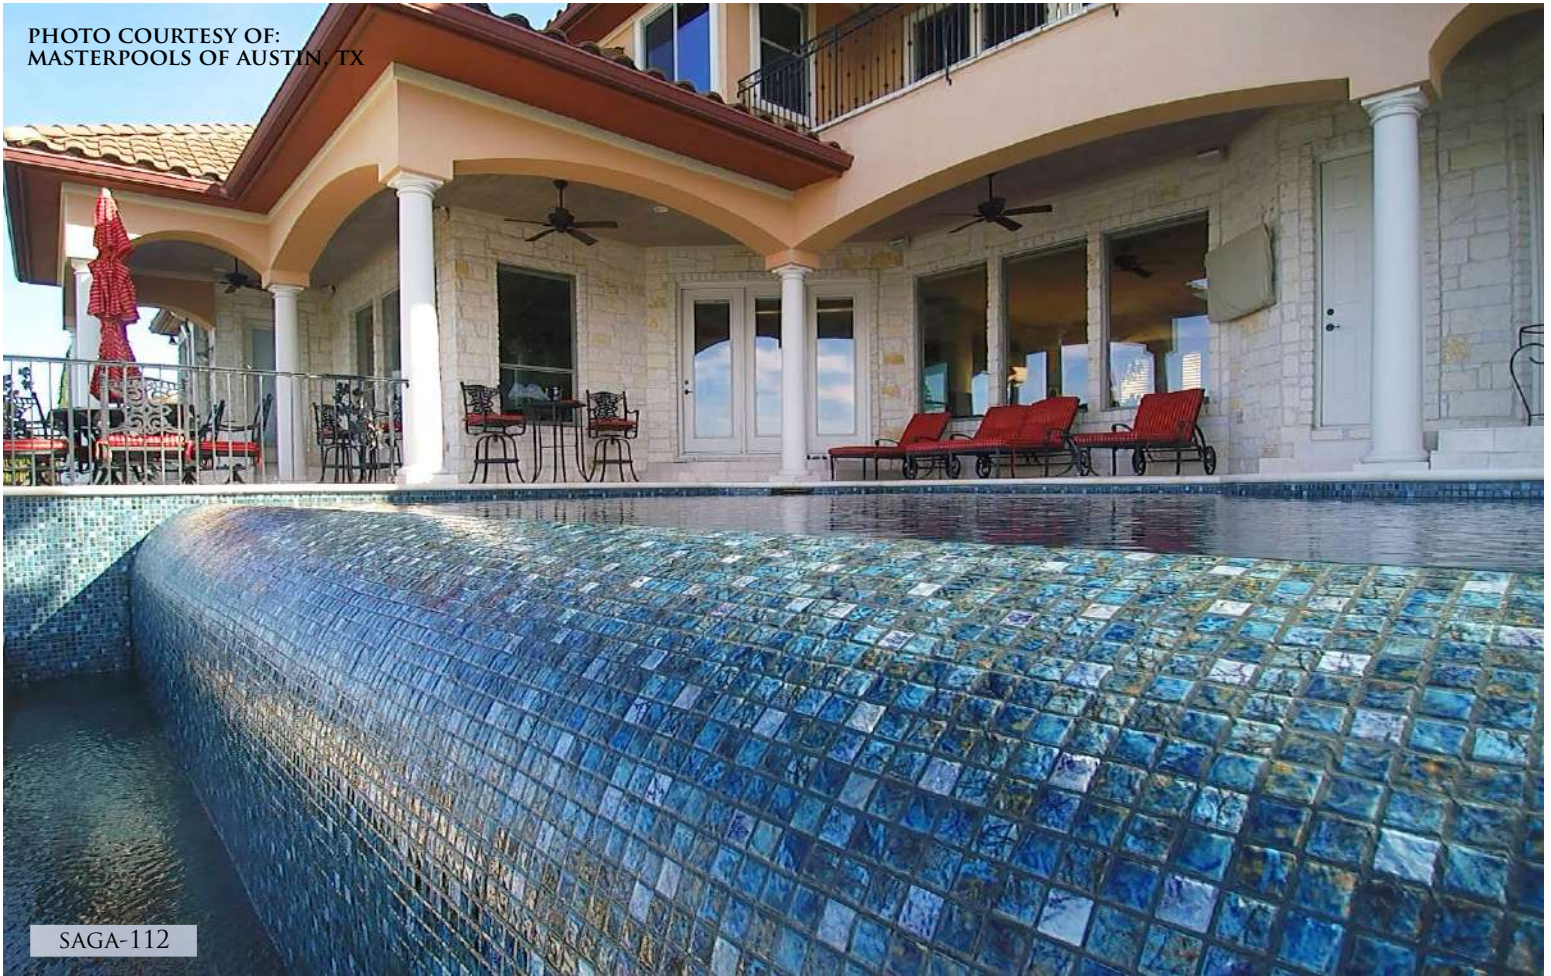

PHOTO COURTESY OF:
MASTERPOOLS OF AUSTIN, TX

SAGA-134, 664