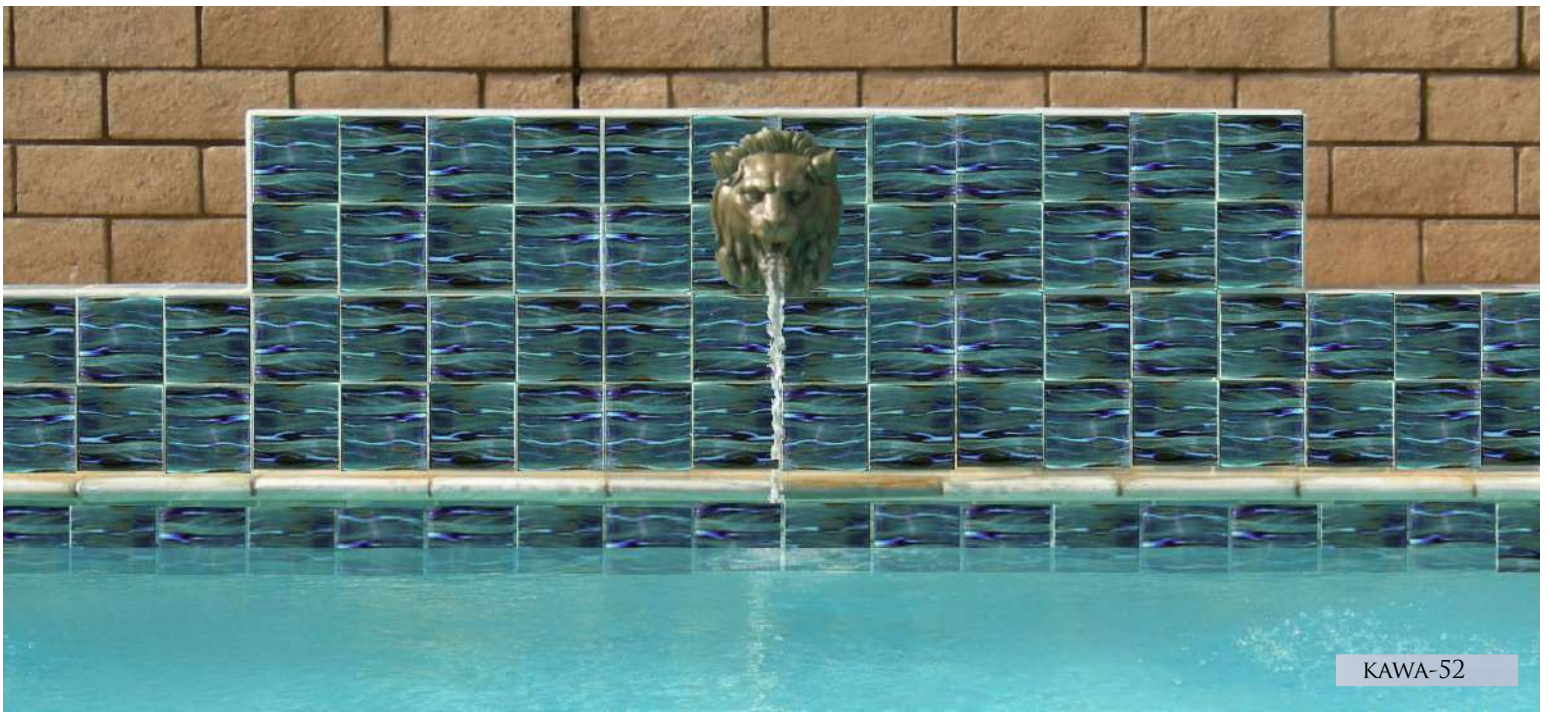

NAMI-652
WAVE CREST

NAMI-654
SHORELINE

1 1/8" X 1 1/8"

GROUP 7

1 SHEET = 1.00 SQ. FT
20 SHEETS / 20 SQ. FT PER BOX

NAMI-152
WAVE CREST

NAMI-154
SHORELINE

KAWA-52