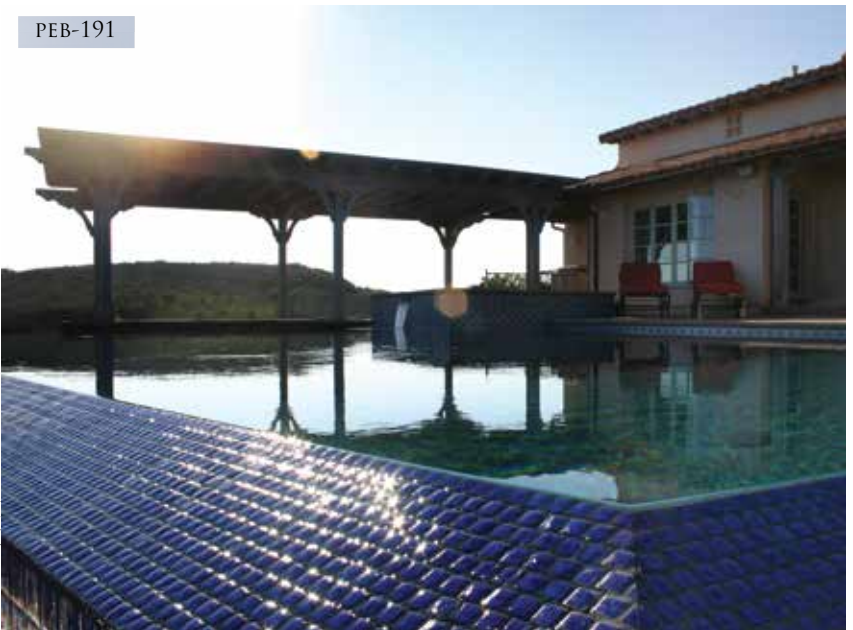

PEB-190, PEB-102

PEB-191