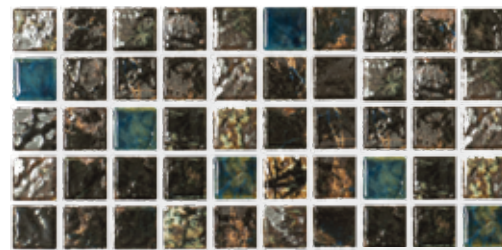

SAGA-134
BRONZE BLEND