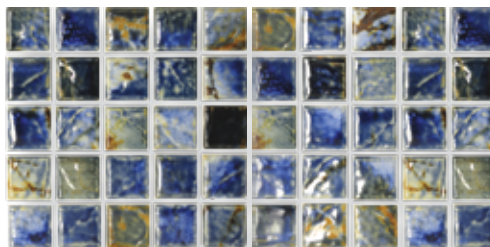

SAGA-112

EROS

1 1/8" X 1 1/8" GROUP 7

1 SHEET = 1.00 SQ. FT
20 SHEETS / 20 SQ. FT PER BOX

EROS-102
AUTUMN