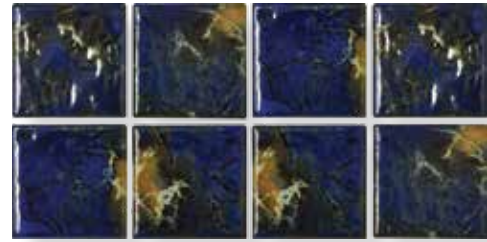

EROS-303
MISTY BLUE