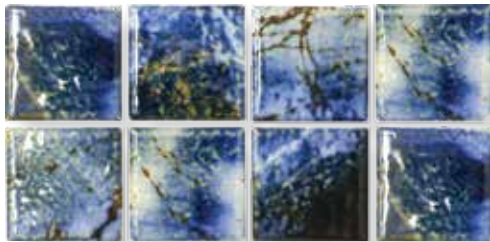

EROS

3" X 3" GROUP 8

1 SHEET = 1.08 SQ. FT
20 SHEETS / 21.6 SQ. FT PER BOX

EROS-302
AUTUMN