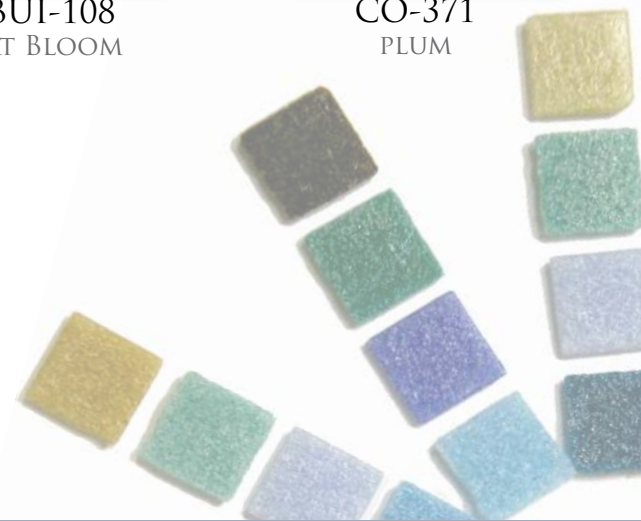

SHIBUI-108  
DESERT BLOOM

CO-371  
PLUM

RUST-42  
CHROMO

RUST-45  
MANGANESE

FGM

GLASS MOSAICS GROUP 2

1 SHEET = 1.15 SQ.FT

FGM-103  
COBALT BLUE