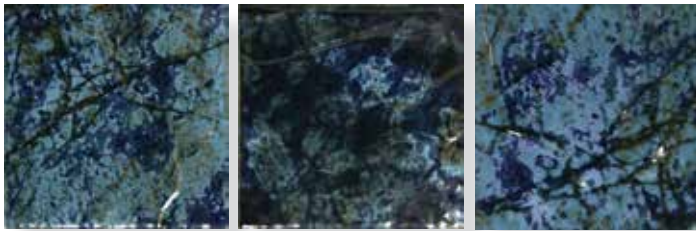

SAGA-662
CYAN BLUE