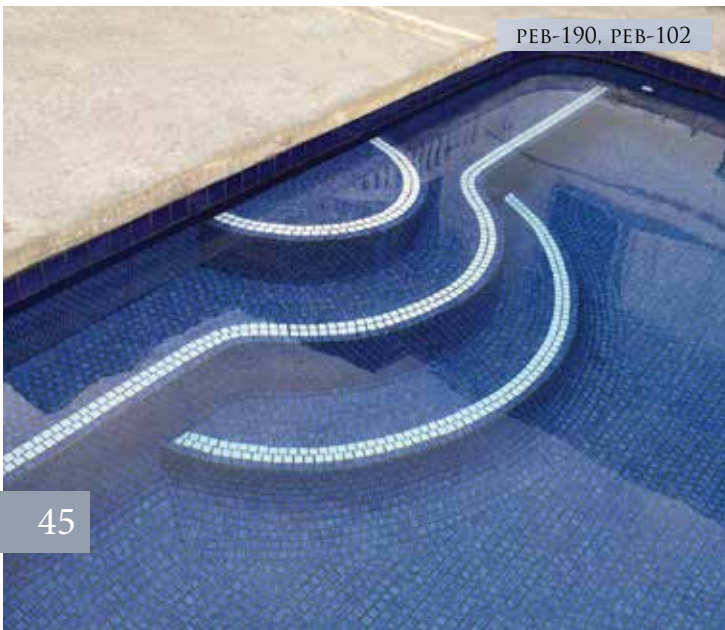

PEB-191

PEB-194, VENIZ-346

PEB-190, PEB-102