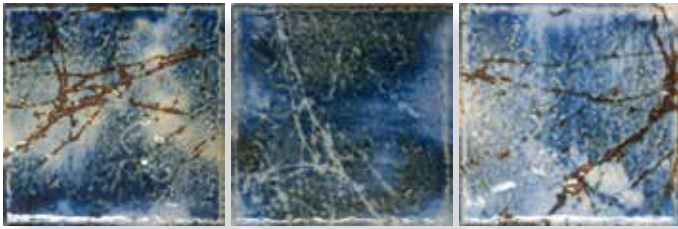

EROS

6" X 6" GROUP 8

4 PIECES PER UNIT
15 SQFT PER BOX

EROS-602
AUTUMN