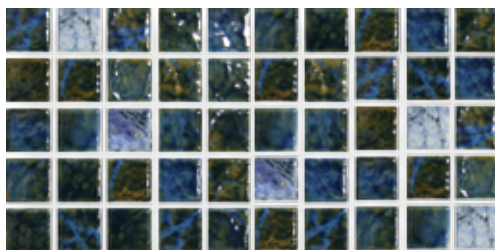

SAGA

1 1/8" X 1 1/8" GROUP 7

1 SHEET = 1.00 SQ. FT
20 SHEETS / 20 SQ. FT PER BOX

SAGA-112
BLUE BLEND