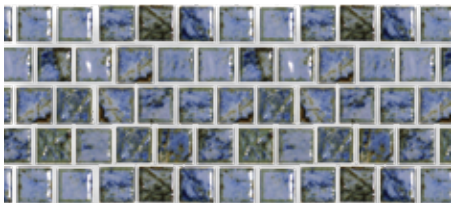

PLANET

1" X 1" GROUP 7

1 SHEET = 1.08 SQ. FT.
20 SHEETS / 21.6 SQ. FT PER BOX

PLANET-112
ALBI