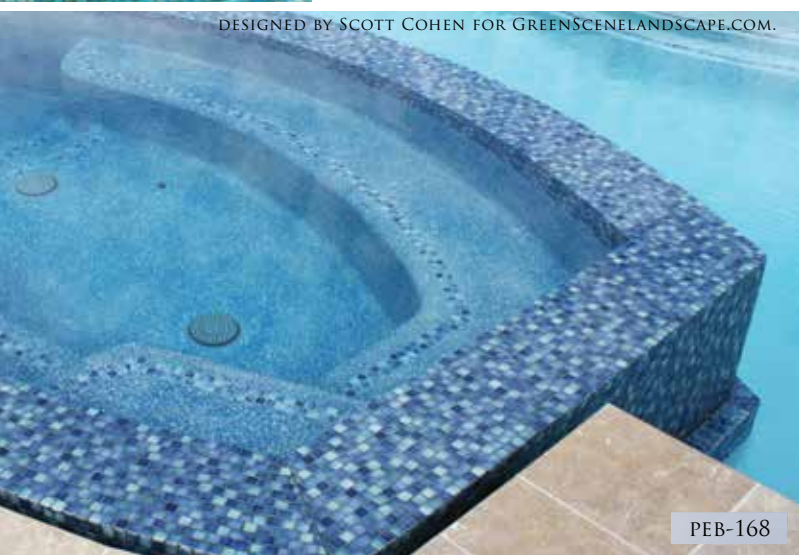

PEB-111

PEB-168

DESIGNED BY SCOTT COHEN FOR GREENSCENELANDSCAPE.COM.