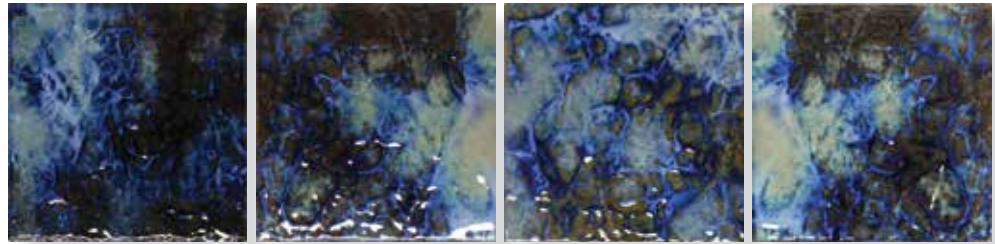

## 6" X 6" GROUP 8

4 PIECES = 1.00 SQ.FT.  
15 SQ.FT. PER BOX

6" BEAD

BEAK

LUNAR-671  
BLUE BLEND

LUNAR-672  
MIDNIGHT

LUNAR-673  
PEACOCK

LUNAR-674  
EMERALD