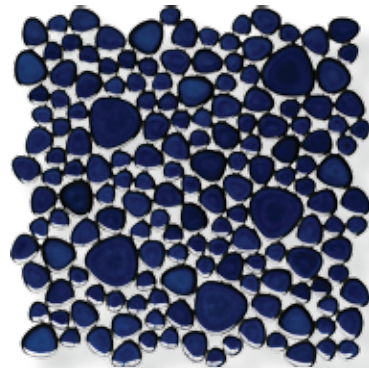

# RIVERA

1"X 2 1/4" GROUP 3

1 SHEET = 1.00 SQ. FT.  
20 SHEETS / 20 SQ. FT PER BOX

RIVERA-25  
AZURE

RIVERA-26  
SAHARA

RIVERA-27  
NORTH SEA

# PEBBLESTONE

GROUP 2

1 SHEET = 0.83 SQ. FT.  
SOLD PER SHEET

PEBBLE-90  
BRONZE

PEBBLE-91  
ROYAL BLUE

PEBBLE-93  
JADE BLUE

PEBBLE-102  
WHITE

TITAN-333