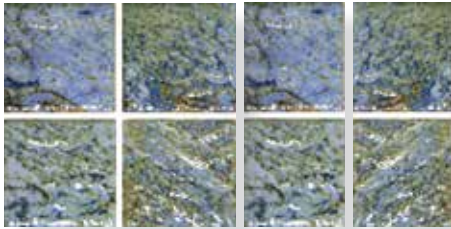

PLANET

3" X 3" GROUP 7

1 SHEET = 1.08 SQ. FT.
20 SHEETS / 21.6 SQ. FT PER BOX

PLANET-332
ALBI