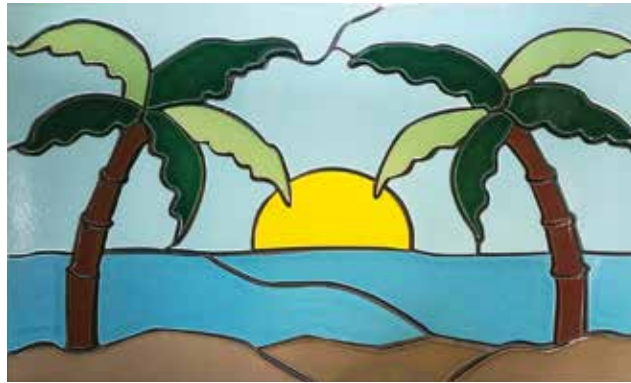

# WATERMARK MOSAICS

CLOWN FISH  
[L] 16"x11"  
[S] 9"x9"

PALM TREES MURAL  
20"x30"

NEMO FISH  
[L] 8"x4.25"  
[S] 5"x2.5"

TETRA FISH  
[L] 16"x11"  
[S] 9"x6"

CORAL FISH  
[L] 13"x15"  
[S] 9"x10"

PUFFER FISH  
10"x7"