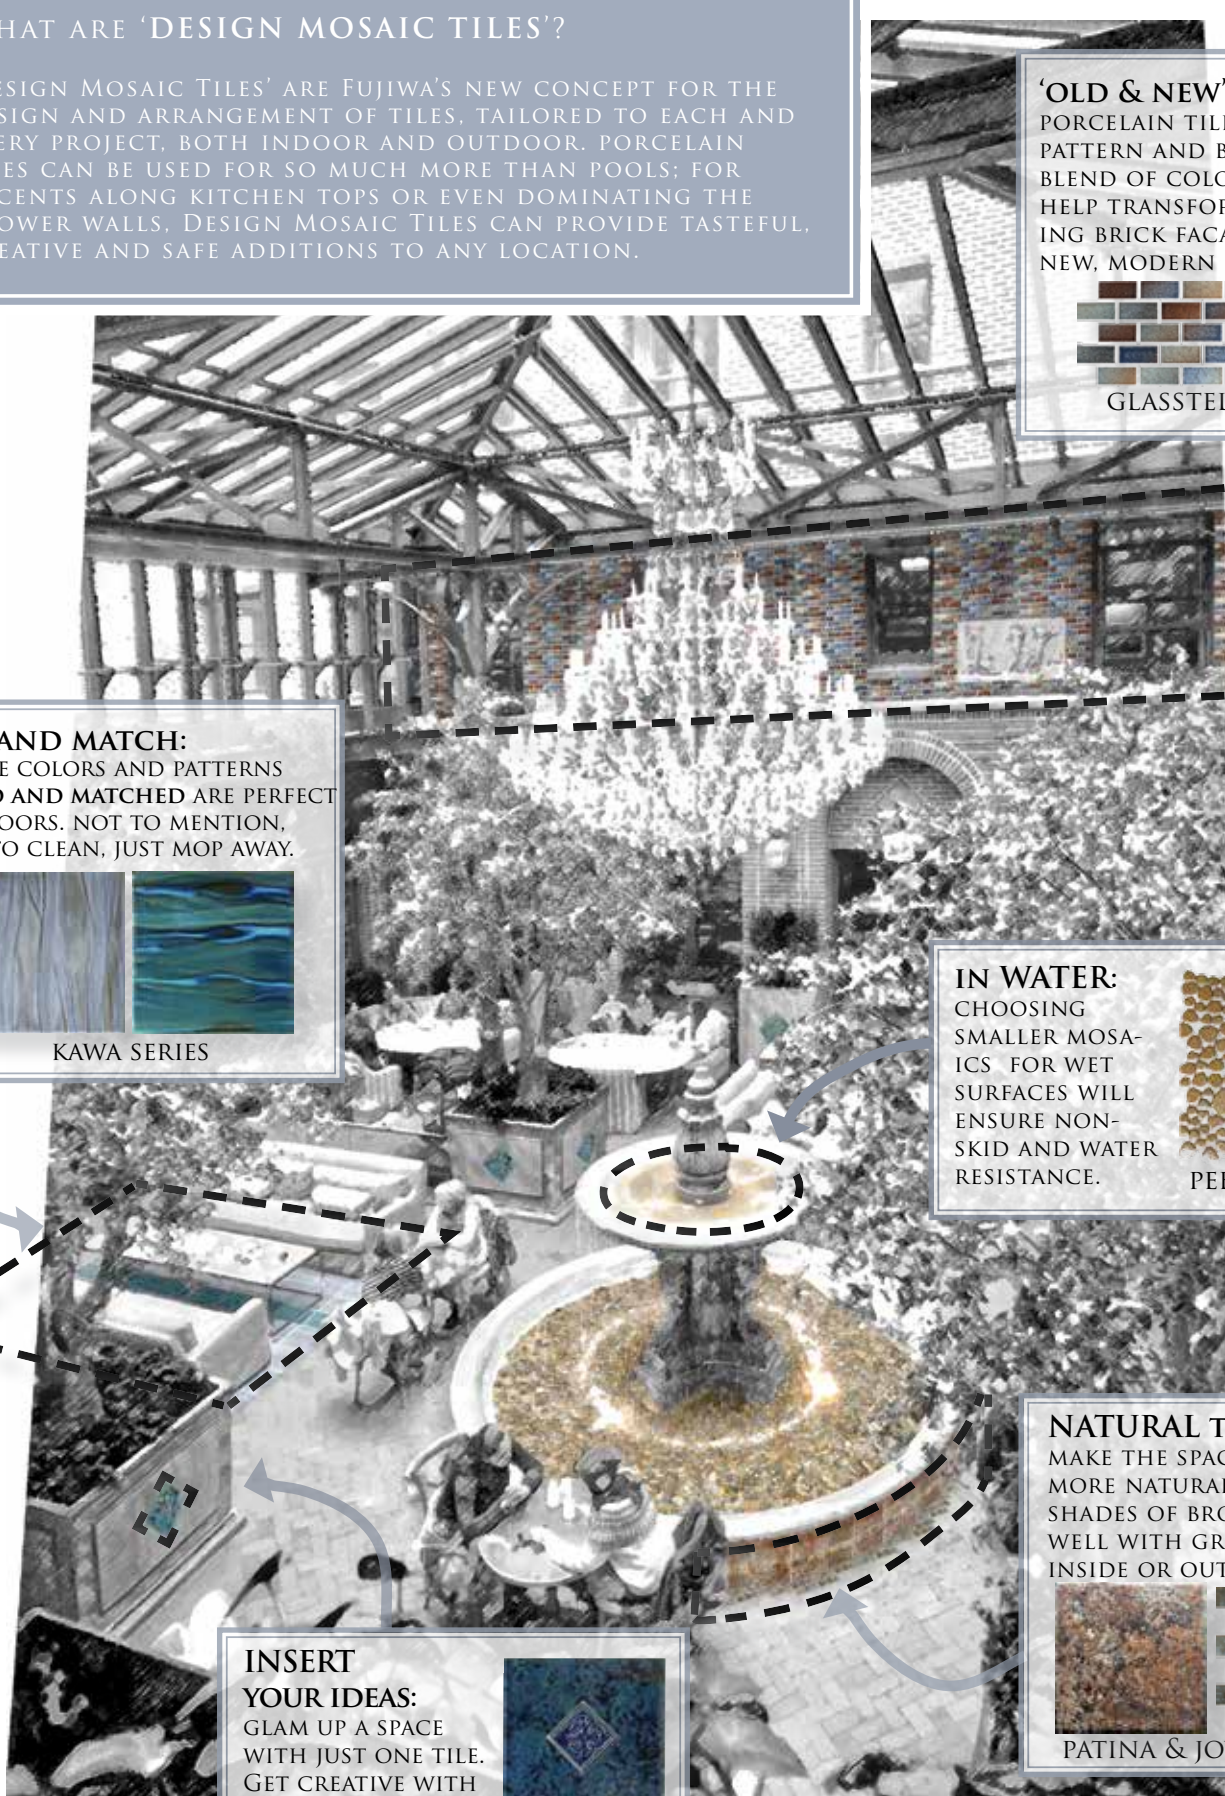

BORA SERIES
W/ DECO