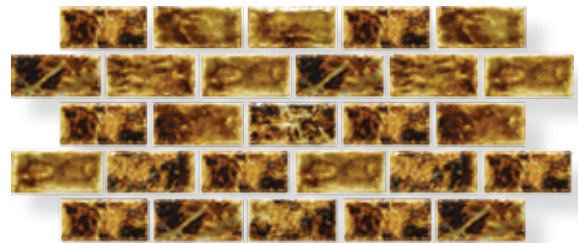

# LICATA

1 1/8" X 2 1/4" GROUP 7

1 SHEET = 1.00 SQ. FT.  
20 SHEETS / 20 SQ. FT PER BOX

LICATA-71  
BLUE BLEND

LICATA-72  
ONYX GOLD