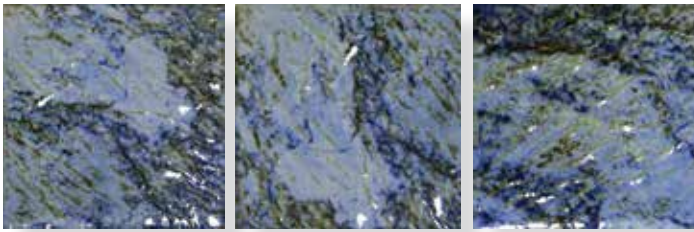

# PLANET

6" X 6" GROUP 8

4 PIECES = 1.00 SQ.FT.  
15 SQ.FT. PER BOX

6" BEAD

BEAK

PLANET-662  
ALBI

PLANET-663  
OPAL