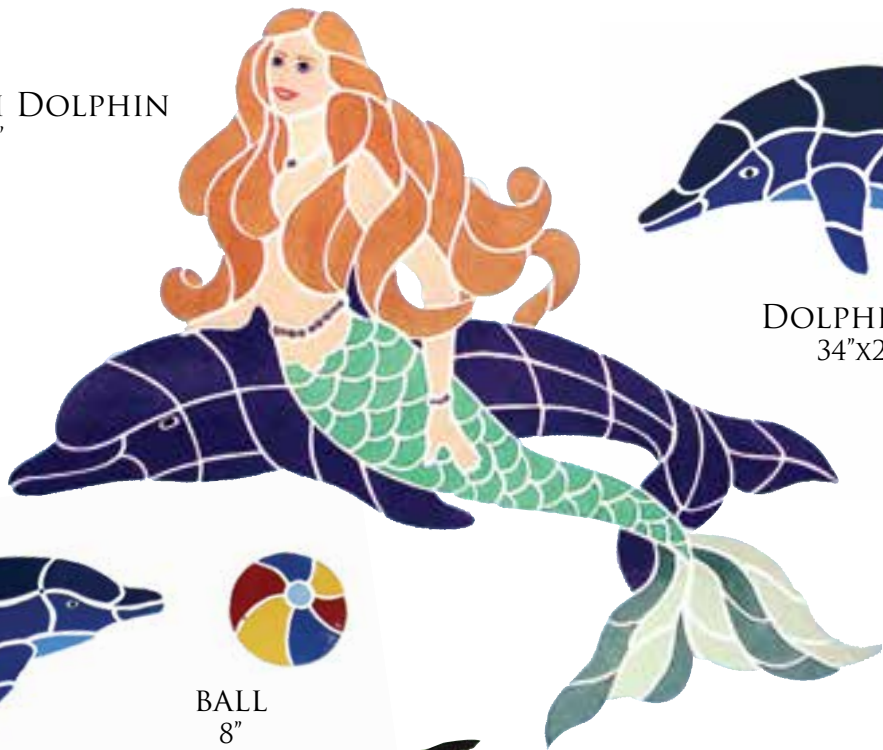

KELP FISH  
[L] 15"x12"  
[S] 10"x8"

TURTLE  
[BABY] 5"x5"

TURTLE  
[S] 15"x13"

TURTLE  
[M] 19"x11"

SPOTTED FISH  
[L] 15"x9"  
[S] 10"x7"

TURTLE-BROWN  
[S] 15"x13"

TURTLE-BROWN  
[L] 27"x24"

TURTLE  
[L] 27"x24"

SEA TURTLE  
[L] 18"x16"

SAND DOLLAR  
4"x4"

STARFISH [ORANGE]  
7"

SEA TURTLE  
[S] 5"x4.5"

SEAHORSE  
[BLUE]  
10"x20"

SEAHORSE  
[RED]  
3"x5"

STARFISH [PEACH]  
7"x7"

MERMAID WITH DOLPHIN  
47"x57"

YELLOW  
BUTTERFLY FISH  
5"x3"

SADDLE  
BUTTERFLY FISH  
5"x2.5"

CRAB [L]  
13"x8"

LOBSTER [L]  
13"x10"

CRAB [S]  
6"x5"

LOBSTER [S]  
4"

SAND CRAB  
10"x8"

STARFISH [BLUE]  
5"x5"