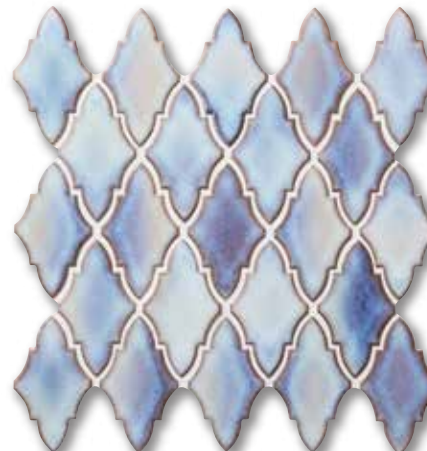

TPK-4
Crystal Sky

Note Wide shade variation inherent in this series.