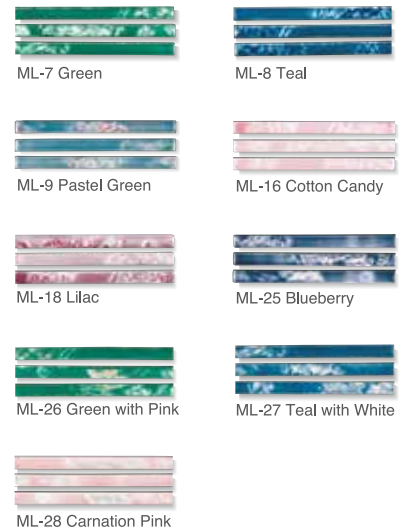

Deco Liner 1-1/2" x 6"

DL-301 Milky White	DL-302 Peach
DL-305 Celadon	DL-321 Light Blue
DL-328 Teal Green	DL-331 Aqua Blue
DL-340 Navy Blue	DL-341 Marine Blue
DL-360 Raspberry	DL-370 Plum
DL-371 Lilac	DL-381 Sapphire
DL-218 Maroon	DL-203 Black
DL-220 Evergreen	

[Note] *Not chemical resistant

Scroll Border 1-3/4" x 8"

Flower Border 1-3/4" x 8"

Vine Molding 1-1/2" x 6"

Rope Border 2" x 4"

Marble Liner 1/2" x 6"

Note
The Marble Liners are subject to wide color variation and range.