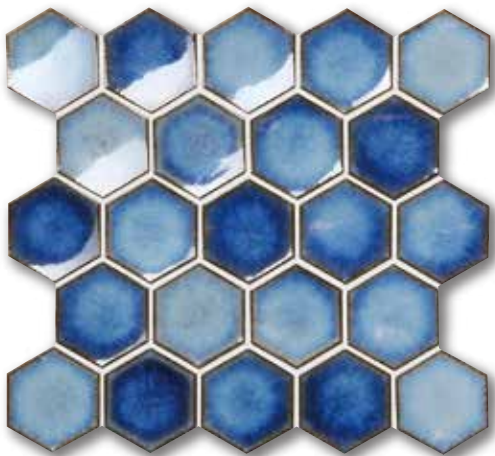

Odyssey

2" Concaved Hexagon

1 sheet = 0.98 sq.ft. / 14.7 sq.ft. per box

ODH-1
Starry White

ODH-2
Cosmic Blue

ODH-3
Aqua Sky

Note Wide shade variation inherent in this series.

Topkapi