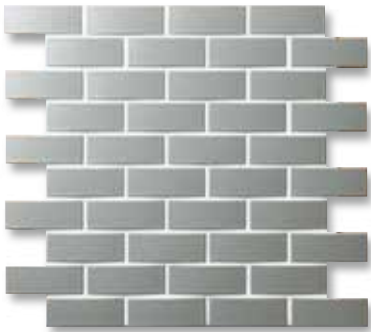

ARC3-SJ
Matte Grey