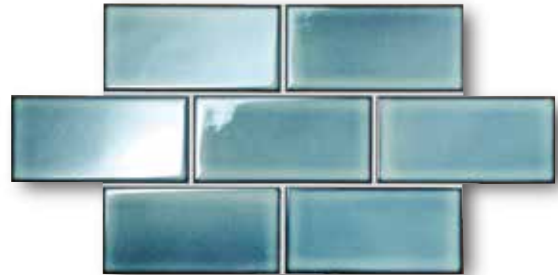

COS-6
Steel Grey

COS-7
Milky White

COS-8
Cosmic Blue

COS-9
Royal Blue

COS-10
Pacific Blue

Available Trims

Jolly Piece 9/16" x 6" BEAD

Jolly Piece 1/2" x 6" SBN