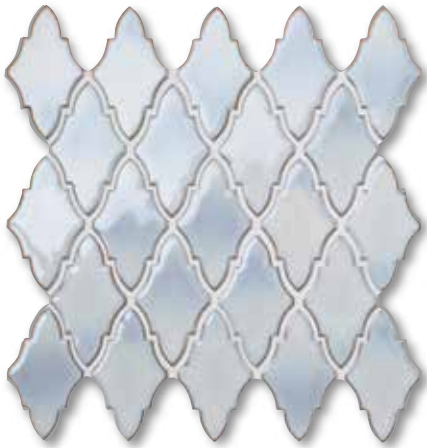

Topkapi

2"

1 sheet = 0.97 sq.ft. / 19.4 sq.ft. per box

TPK-1
Ice Storm