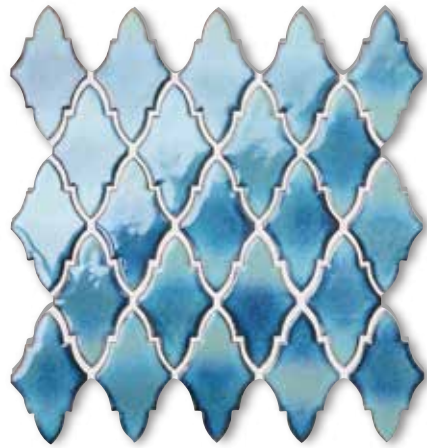

TPK-2
Mystic Blue