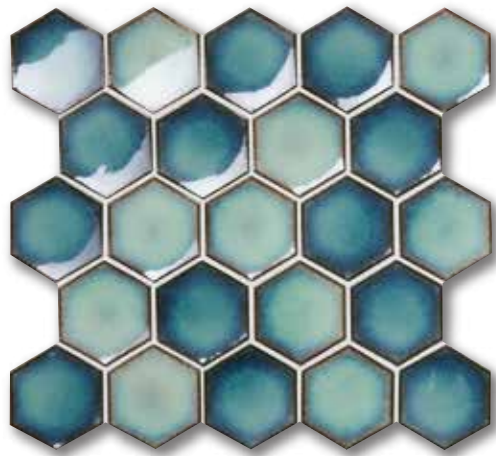

ODH-2
Cosmic Blue