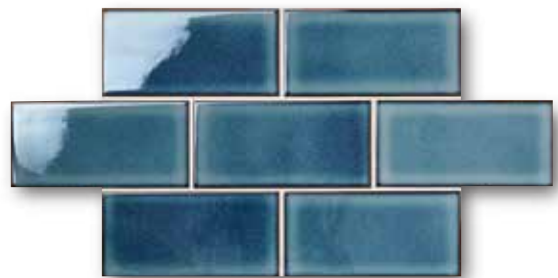

COS-6
Steel Grey

COS-7
Milky White

COS-8
Cosmic Blue

COS-9
Royal Blue

COS-10
Pacific Blue

Available Trims

Jolly Piece 9/16" x 6" BEAD

Jolly Piece 1/2" x 6" SBN