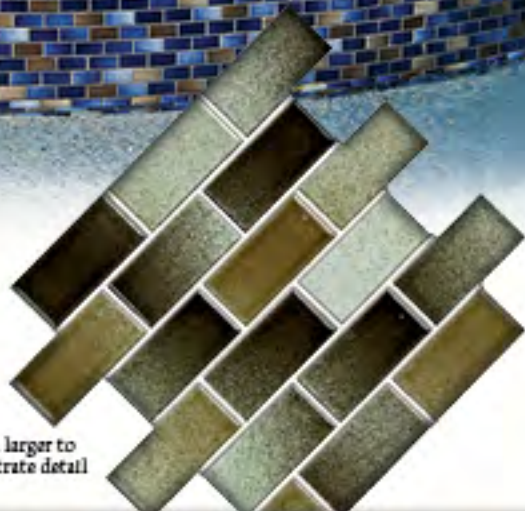

1 Sheet = 1 SF

BLEND BRICK MIX 1 x 2 MAS BBM

5

Featuring MAS BBM 2
with CLASSIC TORREON TUMBLED coping

Shown larger to
demonstrate detail

Expect shade
variations