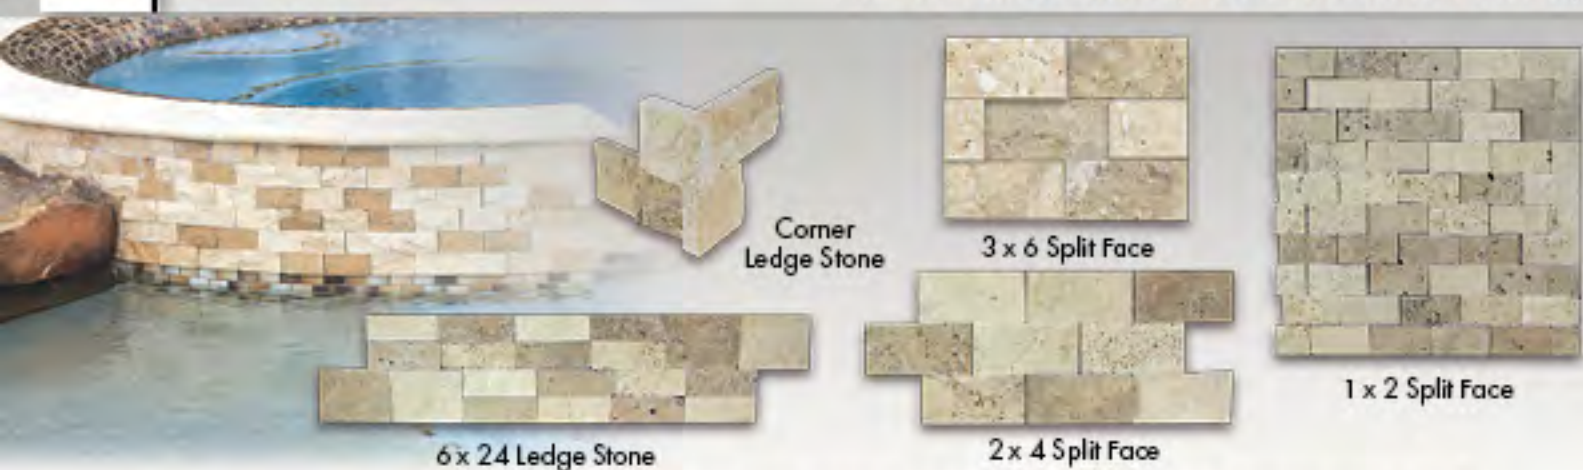

52 NOCHE / TORREON MIX

Featuring MAS BBM 6, TORREON TUMBLED CLASSIC 12x12x3cm, MAS BMX 100 with NOCHE/TORREON MIX SPLIT FACE 2x4

1 1/2" TRAVERTINE STONE - DURANGO VEIN CUT HONED