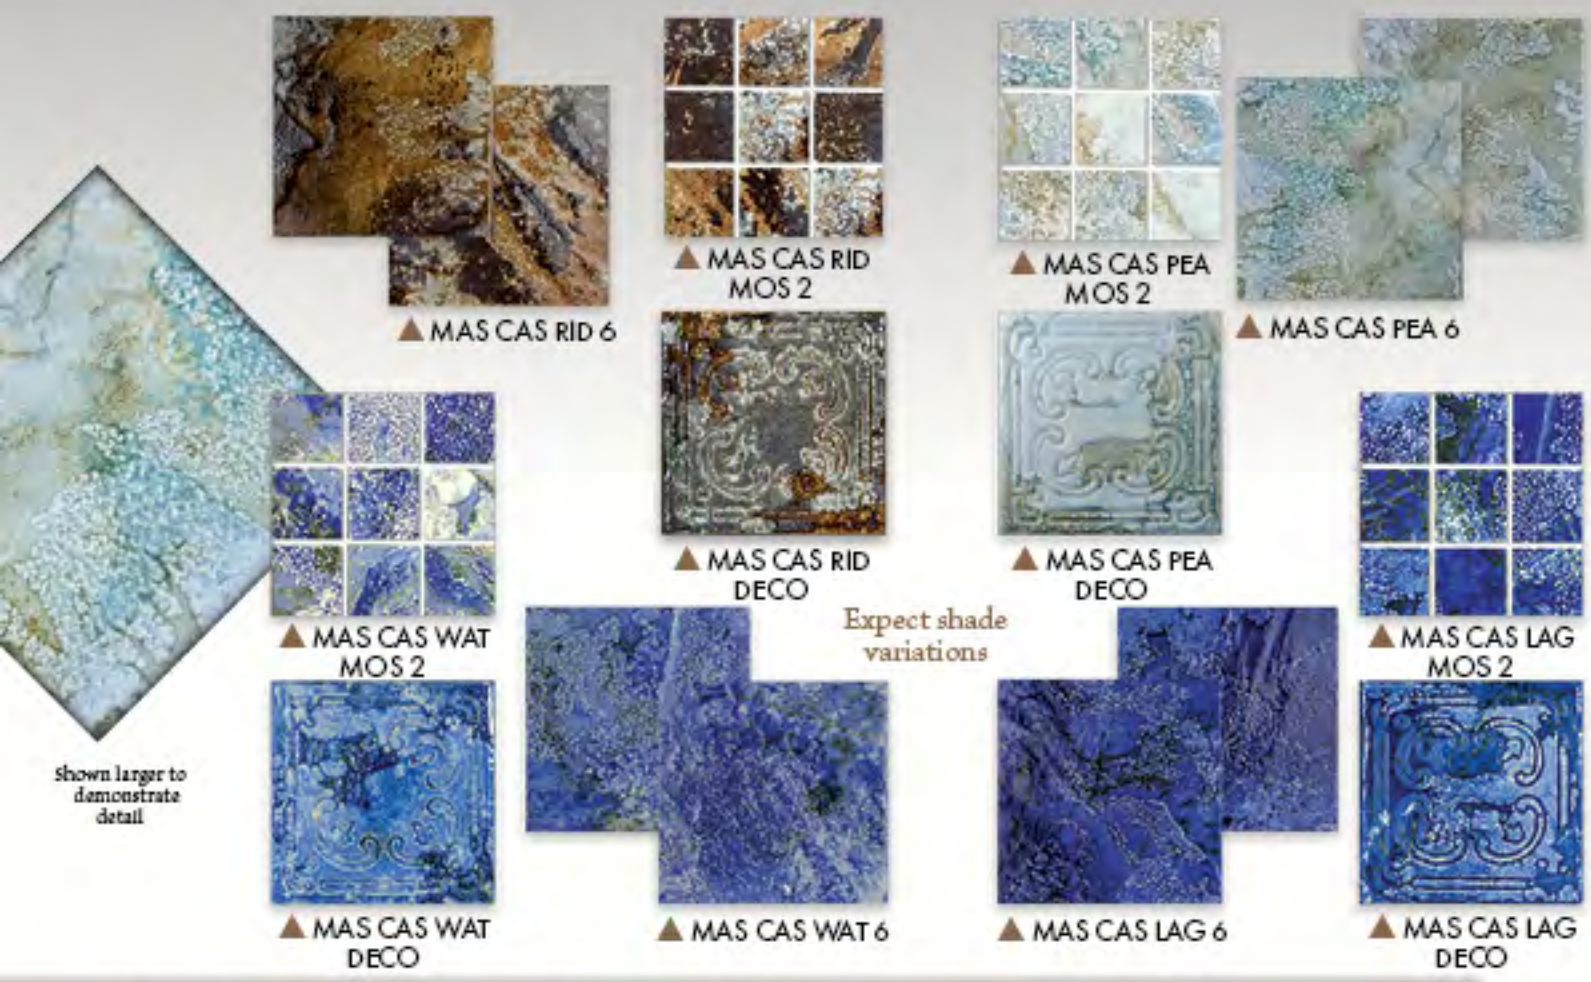

6 x 6 Tile . . . . . 4 Pieces = 1 SF
2 x 2 Tile . . . . . 1 Sheet = 1 SF

CASCADE MAS CAS

shown larger to demonstrate detail

Expect shade variations