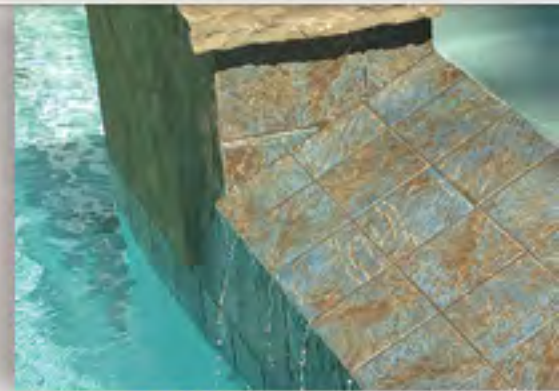

RANDOM MAS RM

1 Sheet = 1.05 SF
*Corresponding Step Trim

Featuring MAS RM 104

1 x 1 Tile . . . . . 1 Sheet = 1 SF
6 x 6 Tiles . . . . . 4 Pieces = 1 SF

Featuring MAS CE 610

CLIFF EDGE MAS CE

Expect shade variations

▲ MAS CE 120