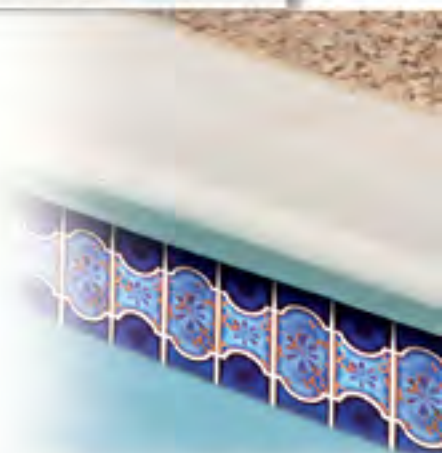

Featuring MAS BUE 244

▲ MAS BUE 37
*MAS HM 122 / MAS CE 110

▲ MAS BUE 40
*MAS HM 140 / MAS GM 71

▲ MAS BUE 244
*MAS HM 106 / MAS HM 206

WWW.MASTERTILE.COM

Shade variations are an inherent characteristic of all kiln-fired ceramic tiles. Please inspect actual shade of tile before installation. Use constitutes acceptance.