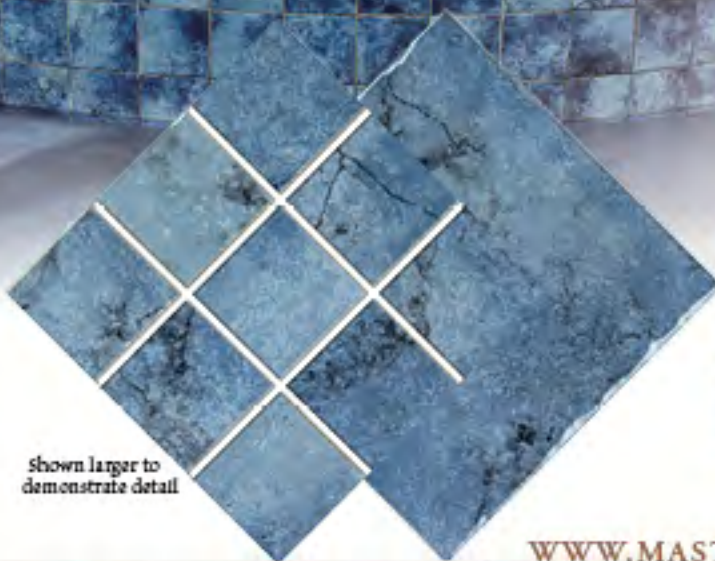

Shown larger to
demonstrate detail