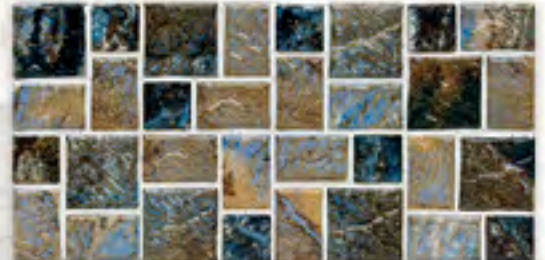

MINI MOSAIC

▲ MAS MR 150
*MAS CE 150