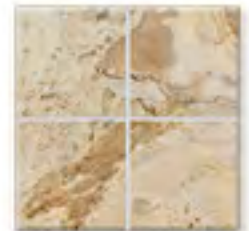

▲ SIN NEW MLT MOS 3