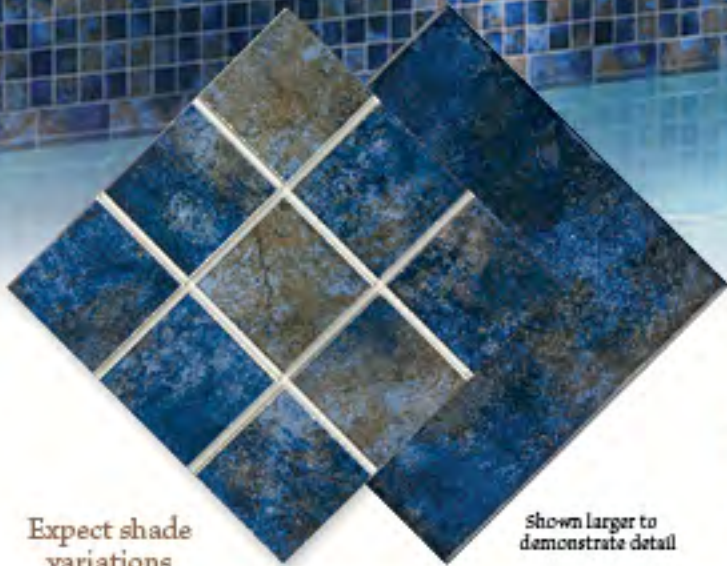

TAORMINA

VAL TAO

6 x 6 4 Pieces = 1 SF
 2 x 2 1 Sheet = 1 SF

Featuring VAL TAO BLU 6 & VAL TAO BLU MOS2
 with WOODSTONE CLASSIC coping

6 x 6 Bullnose trim available
 in the Taormina Series

Expect shade
 variations