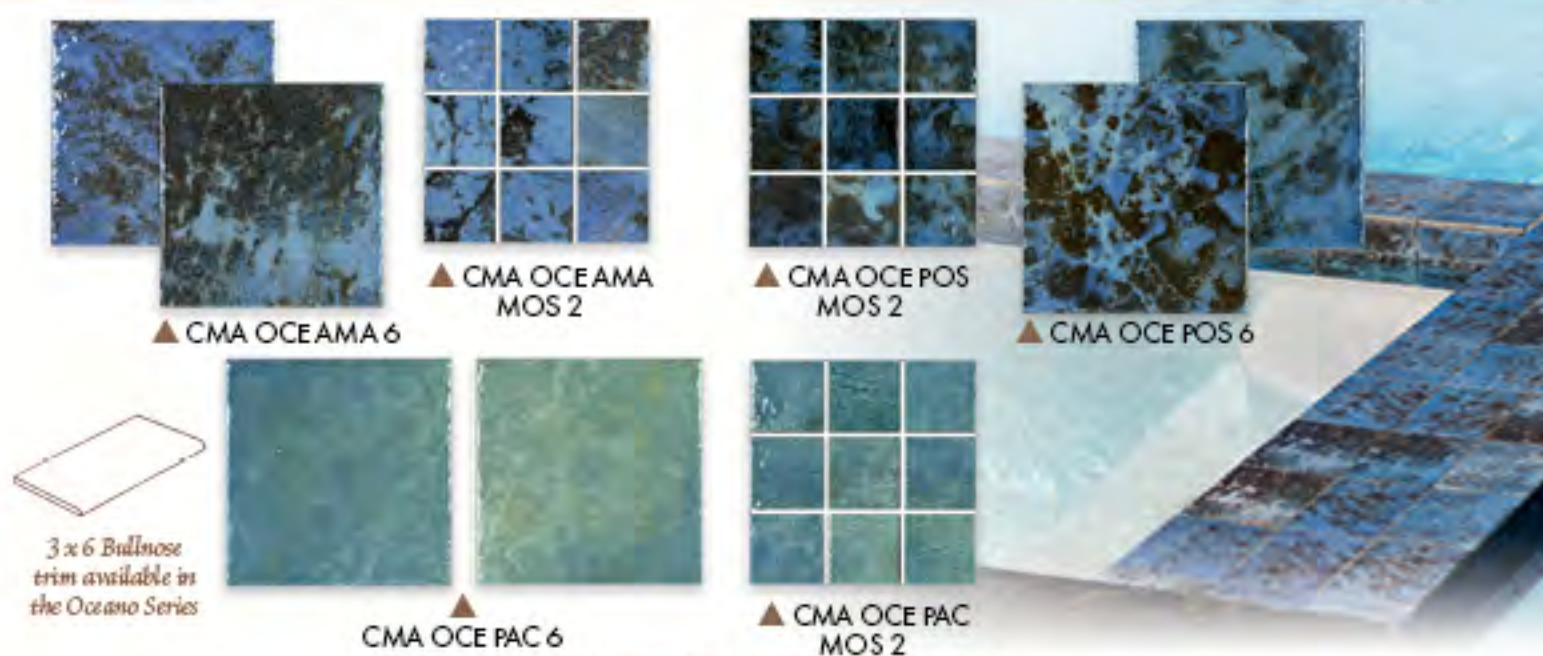

CASCADE MAS CAS

shown larger to demonstrate detail

Expect shade variations

OCEANO CMA OCE

6 x 6 4 Pieces = 1 SF
 2 x 2 1 Sheet = 1 SF

Featuring CMA OCE AMA 6

3 x 6 Bullnose trim available in the Oceano Series