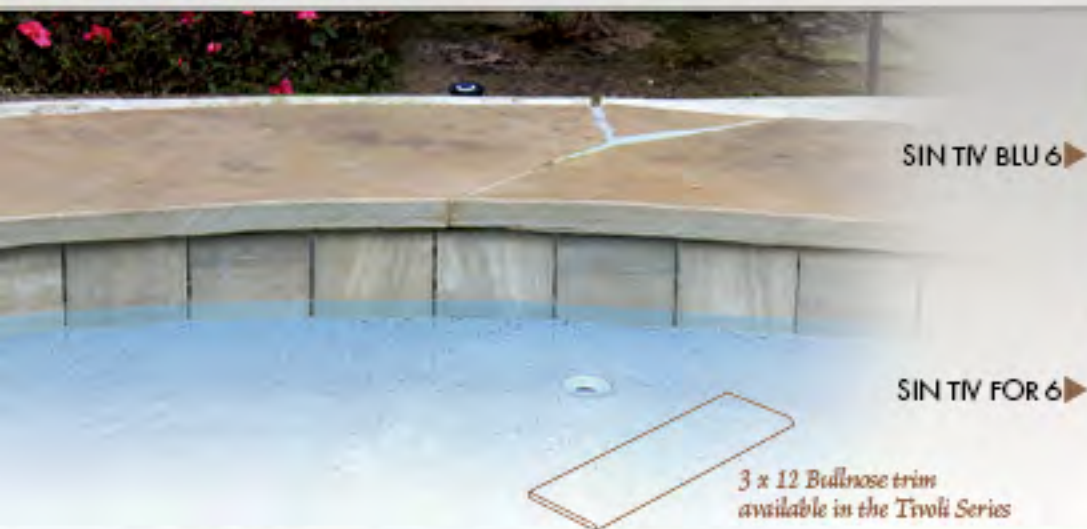

4 Pieces = 1 SF

TIVOLI
SIN TIV

31

Featuring SIN TIV FOR 6