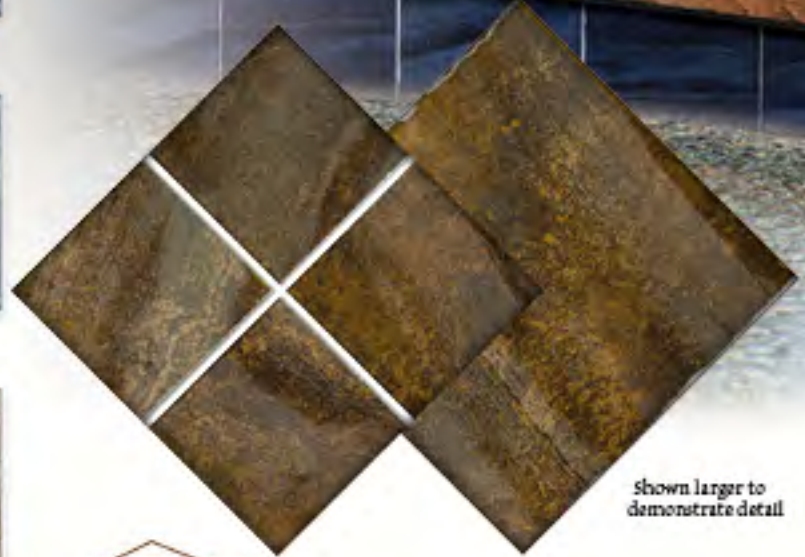

Shown larger to demonstrate detail

6 x 6 Bullnose trim available in the Brush Stroke Series

MOSAIC . . . . . 1 Sheet = 1.05 SF
MINI MOSAIC . . . . . 1 Sheet = 1.05 SF

Featuring MAS MR 150

*Corresponding Step Trim

STREET RANDOM MAS SR / MAS MR