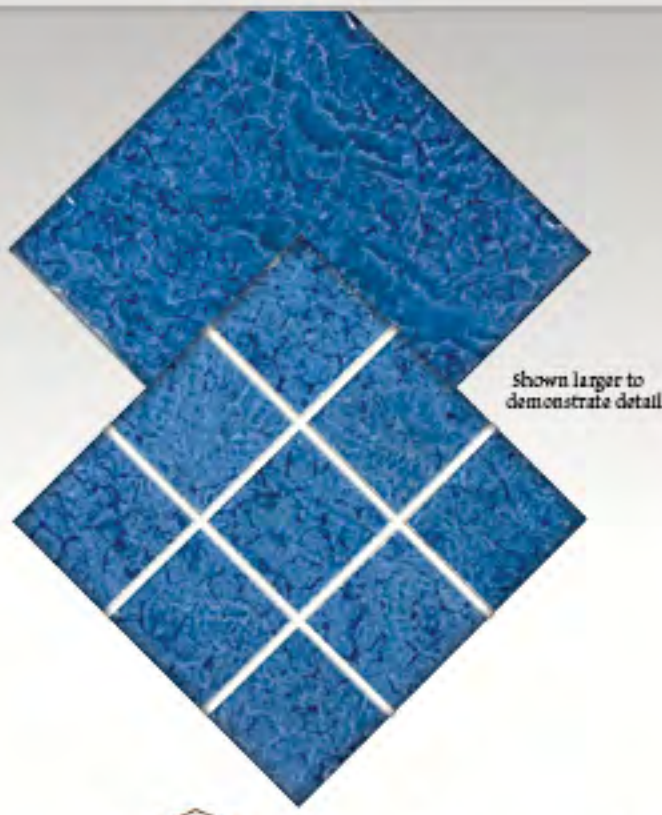

6 x 6 Tiles . . . . . 4 Pieces = 1 SF
2 x 2 Tiles . . . . . 1 Sheet = 1 SF

CRACKLE MAS CRA

Shown larger to demonstrate detail

6 x 6 Bullnose trim available in the Crackle Series

Expect shade variations