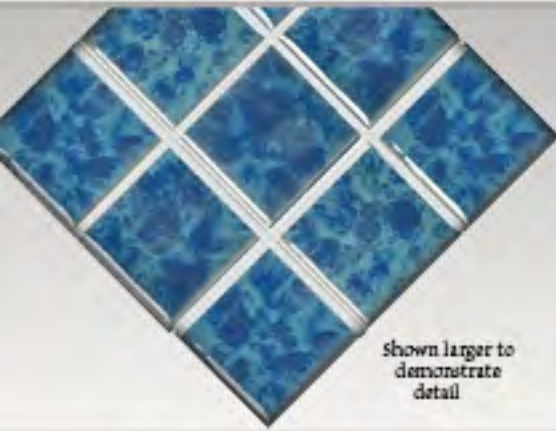

1 Sheet = 1 SF
*Corresponding Step Trim

2 x 2 REMINISCING MAS REM 2

35

Shown larger to demonstrate detail