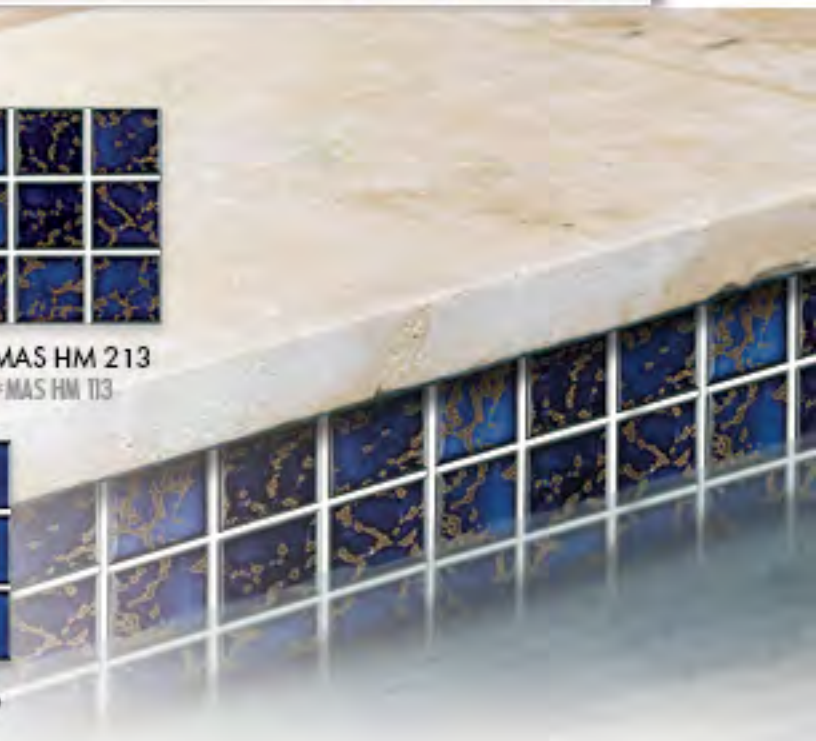

▲ MAS HM 210
*MAS HM 110

▲ MAS HM 213
*MAS HM 113

▲ MAS HM 205
*MAS HM 106

▲ MAS HM 206
*MAS HM 106

WWW.MASTERTILE.COM

Shade variations are an inherent characteristic of all kiln-fired ceramic tiles. Please inspect actual shade of tile before installation. Use constitutes acceptance.