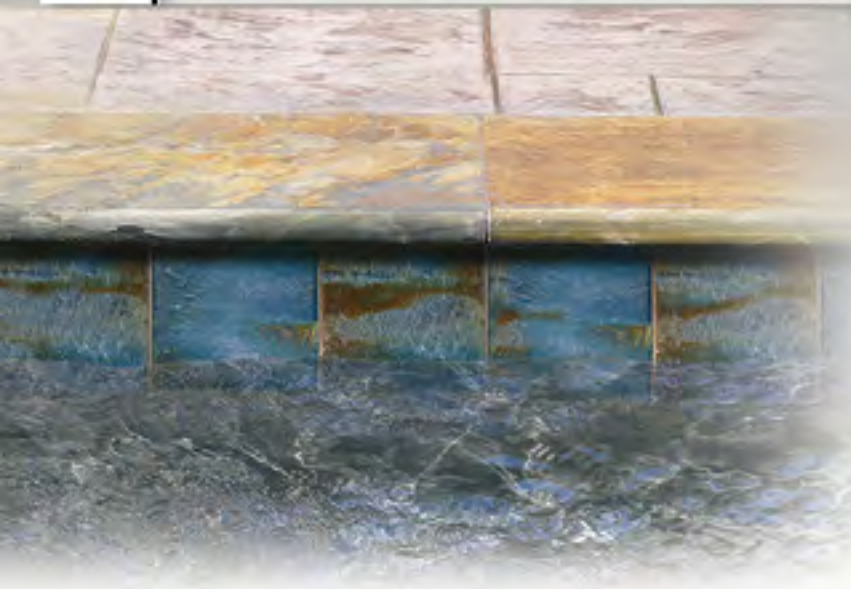

DESERT CANYON

MAS DS

4 Pieces = 1 SF
* Corresponding Step Trim

Featuring MAS DS 650
with CHESTNUT BROWN coping

MAS DS 650
*MAS HM 140

Expect shade variations

Featuring MAS ISO ELB 6,
3x6 TORREON TUMBLED tile
and TORREON TUMBLED 16x24x3CM pavers

6 x 6 Tiles . . . . 4 Pieces = 1 SF
2 x 2 Tiles . . . . 1 Sheet = 1 SF

ISOLA

MAS ISO