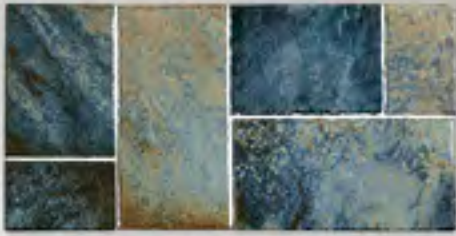

RANDOM MAS RM

1 Sheet = 1.05 SF
*Corresponding Step Trim

Featuring MAS RM 104

▲ MAS RM 102
*MAS GM 77