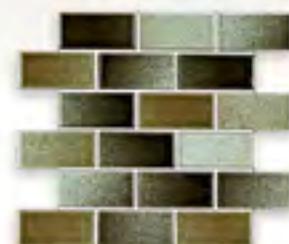

▲ MAS BBM 6

BLEND BRICK MIX 3 x 3 MAS BBM 3

1 Sheet = 1.08 SF

Featuring MAS BBM 31
with TORREON TUMBLED 16x24x3CM paver
and TORREON TUMBLED 3x6 raised wall