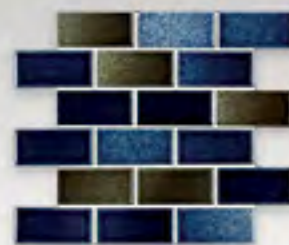

1 Sheet = 1 SF

BLEND BRICK MIX 1 x 2 MAS BBM

5

Featuring MAS BBM 2
with CLASSIC TORREON TUMBLED coping

Shown larger to
demonstrate detail

Expect shade
variations

▲ MAS BBM 2

BLEND BRICK MIX 3 x 3 MAS BBM 3

1 Sheet = 1.08 SF

Featuring MAS BBM 31
with TORREON TUMBLED 16x24x3CM paver
and TORREON TUMBLED 3x6 raised wall

Shown larger to
demonstrate detail

WWW.MASTERTILE.COM

Shade variations are an inherent characteristic of all kiln-fired ceramic tiles. Please inspect actual shade of tile before installation. Use constitutes acceptance.