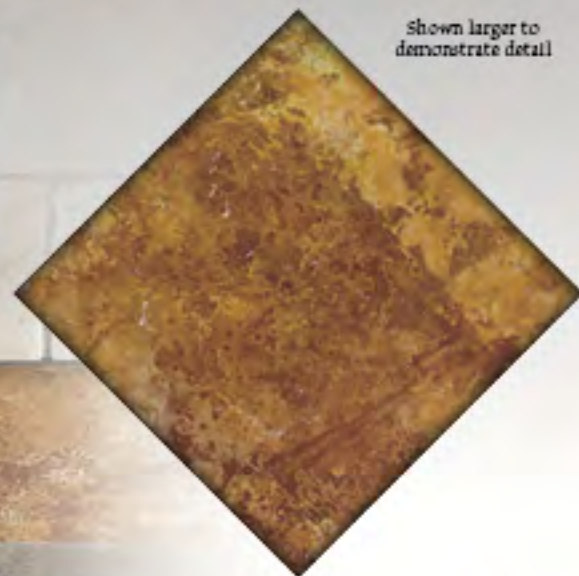

4 Pieces = 1 SF

Featuring CRZ KEY SUN 6 with
TORREON TUMBLED 3x6 raised wall

▲ CRZ KEY COO 6

▲ CRZ KEY MAR 6

▲ CRZ KEY SUN 6

Shown larger to
demonstrate detail

6 x 6 Bullnose trim available
in the Key West Series