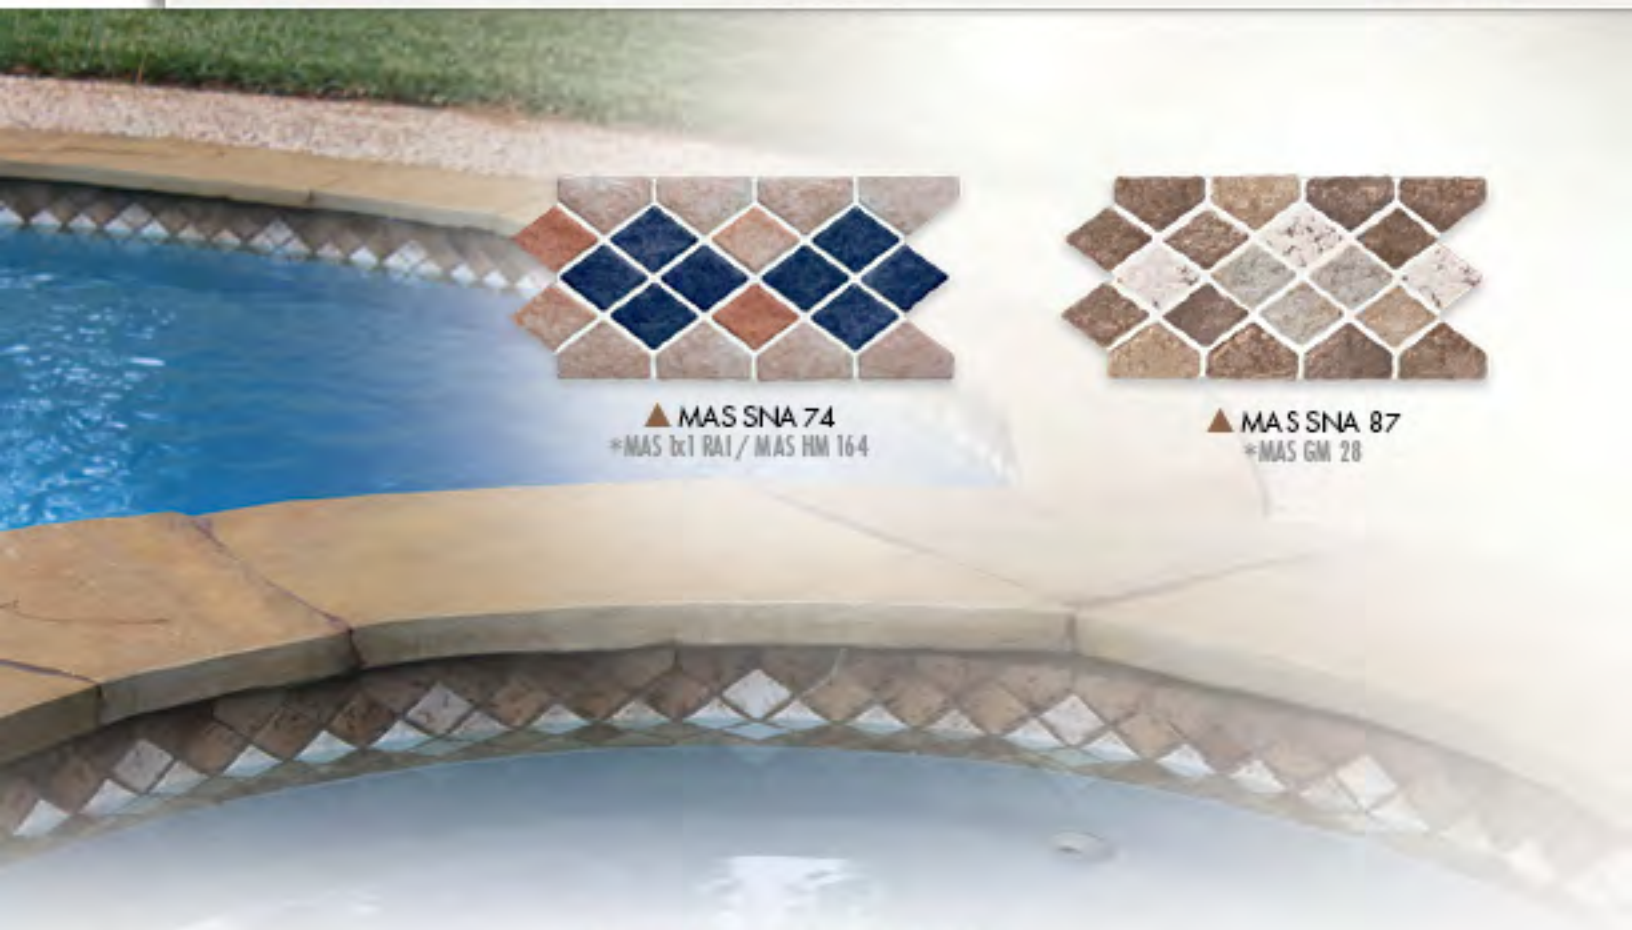

SNAKE SKIN MAS SNA

▲ **MAS SNA 74**
*MAS bc1 RA1 / MAS HM 164