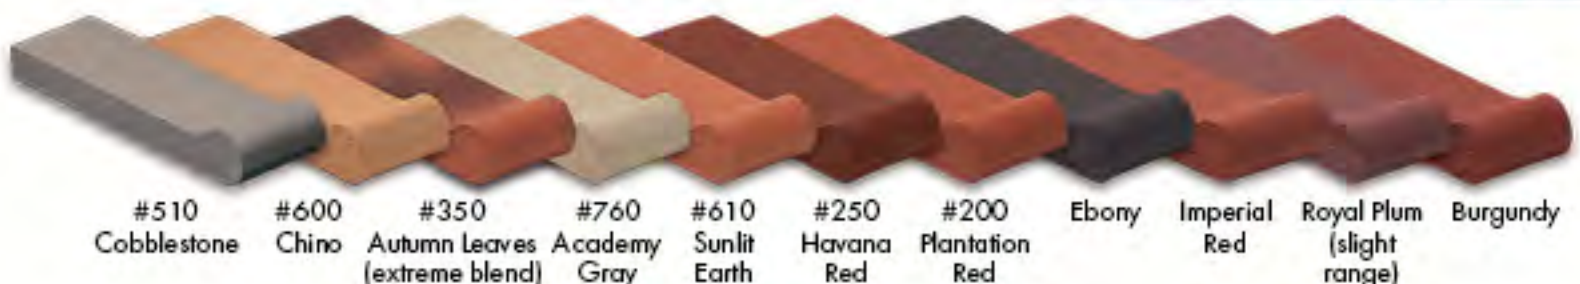

SAFETY GRIP COPING

WWW.MASTERTILE.COM

Shade variations are an inherent characteristic of all kiln-fired ceramic tiles. Please inspect actual shade of tile before installation. Use constitutes acceptance.