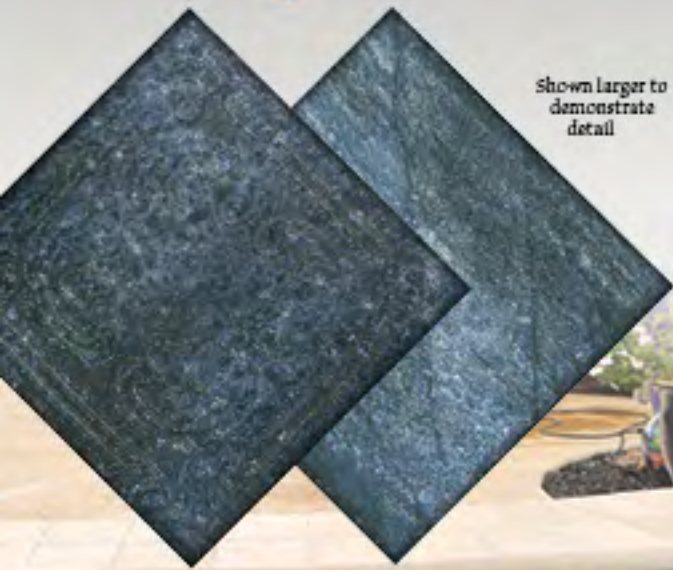

4 Pieces = 1 SF

SUNNY DAY 6 x 6 MAS SUN

7

Featuring MAS SUN SEA 6
with TORREON HONED coping

6 x 6 Bullnose trim
available in the Sunny
Day Series

Shown larger to
demonstrate
detail