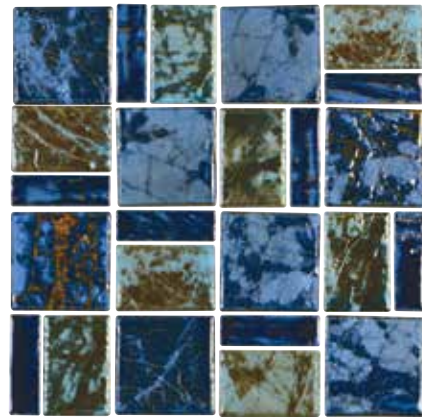

Mocha 1" x 1"
CNRST-MOCHA

Escapes

Size: Mosaic Border

Mosaic Border: 1 sht. = 1.06 sq.ft.

Tiles shown in photo are Escapes Riverstone (ESC-BLSTONE).

Coastal Blue
ESC-BLGLOSS

Riverstone
ESC-BLSTONE

Driftwood
ESC-BRDARK