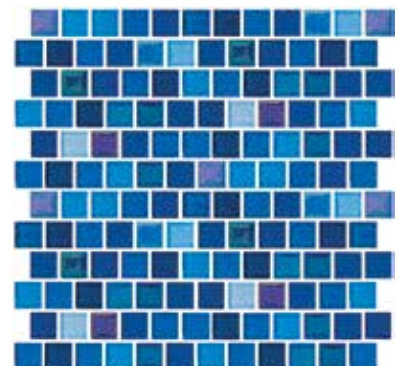

Jules Bright Cobalt Blue

Bright Cobalt Blue Blend
9575-5AT