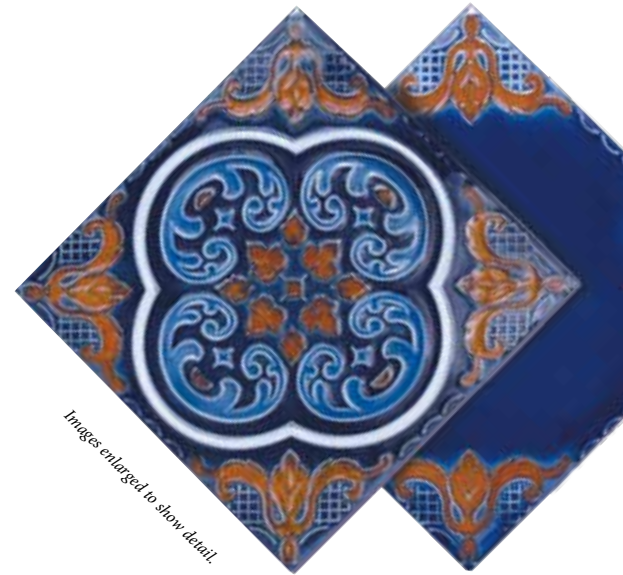

Casablanca

Size: 6" x 6"

6" x 6": 4 pcs. = 1.0 sq. ft. nominal

**Cobalt
Ocean
Deco**
CAS320

**Cobalt
Ocean
Field**
CASF320

Images enlarged to show detail.

Hana

Size: 6" x 6"

6" x 6": 4 pcs. = 1.0 sq. ft. nominal