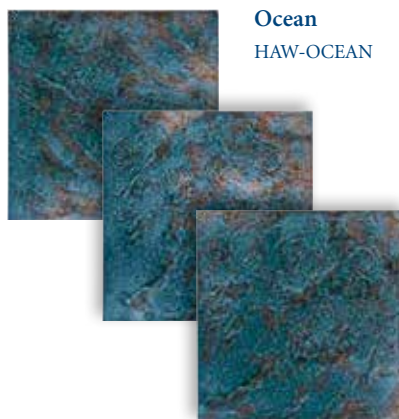

Sequoia
ESC-BRLIGHT

Hawaii

Size: 6" x 6"

6" x 6": 4 pcs. = 1.0 sq. ft. nominal

The **Hawaii** tile is available in 3" x 6" bullnose tile.

Tiles shown in photo are Hawaii Beach (HAW-BEACH).

Lagoon
HAW-LAGOON