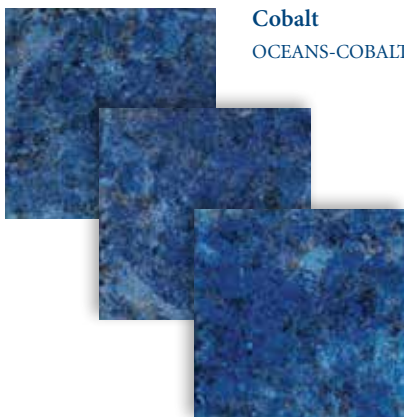

Marine
OCEANS-MARINE

Cobalt
OCEANS-COBALT

Blue
OCEANS-BLUE

Magnetite

Size: 6" x 6" | Deco

6" x 6": 4 pcs. = 1.0 sq. ft. nominal

The **Magnetite** tile is available in 3" x 12" bullnose tile.

Note