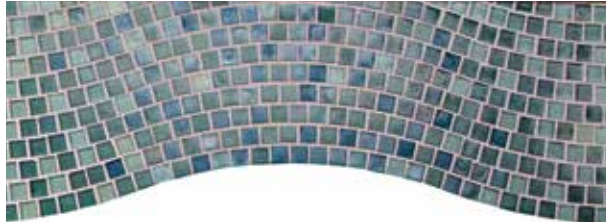

Boutique Special Order

Size: 5/8" x 5/8"

5/8" x 5/8" Sheet = 1.0 sq. ft.

5/8" Wave Set: 2 sht. = 1.185 sq. ft.

Wave Sheet A: .5925 sq. ft.

Wave Sheet B: .5925 sq. ft.

**Aquamarine
Mini Blend**
5/8" x 5/8"
OCN-AQUAMARINE MINI