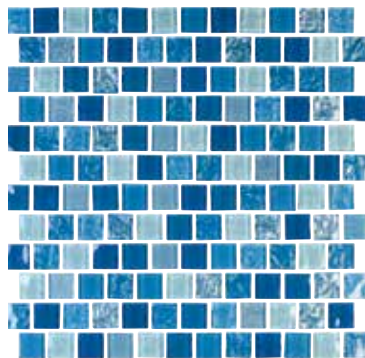

Rustic Blue Blend

Jules Rustic Blue Blend

Soleil

Size: 1" x 1" Glass Tiles
& Mosaic Pattern

1 sht. = 1.0 sq.ft.

Tiles shown in photo are Soleil Cleo Blue (CLEO).

Anubis Gold 1" x 1"
ANUBIS1X1

Cleo Blue 1" x 1"
CLEO1X1