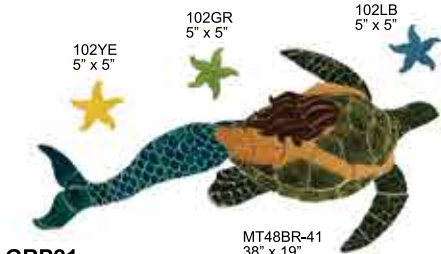

Custom Mosaics

Design Solutions

Items can be purchased individually by item number or as a group by GRP number.

GRP2/SH

PORC-BD2D-36/SH

PORC-BT10-10/SH

GRP1/SH

GRP13

GRP14

GRP23

GRP16

GRP10

GRP21

GRP22

GRP20

GRP12