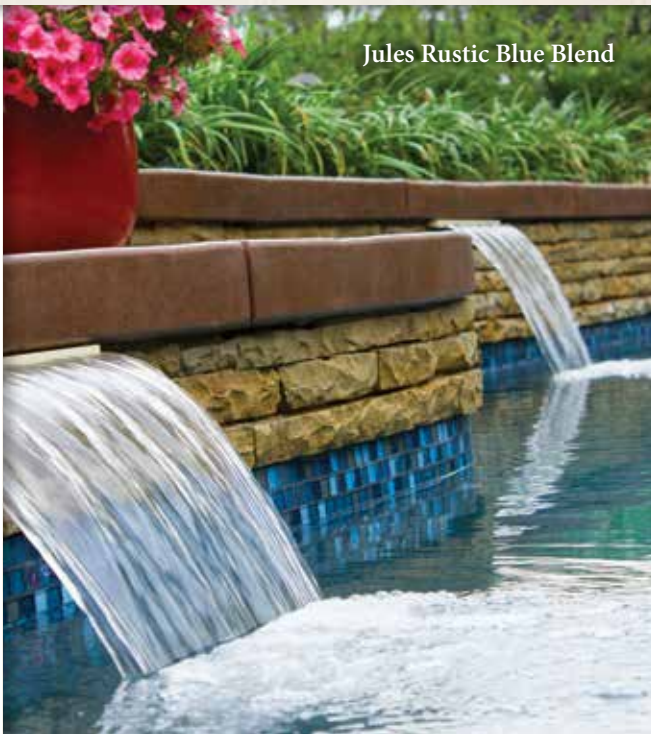

Size: 6" x 16" Linear Panel & Corner

Jules Rustic Blue Blend

OceanScapes Blackies

Glass Tile Collection

nptpool.com

Jules Bright Cobalt Blue Blend

Jules Rustic Blue Blend

Arctic Ocean