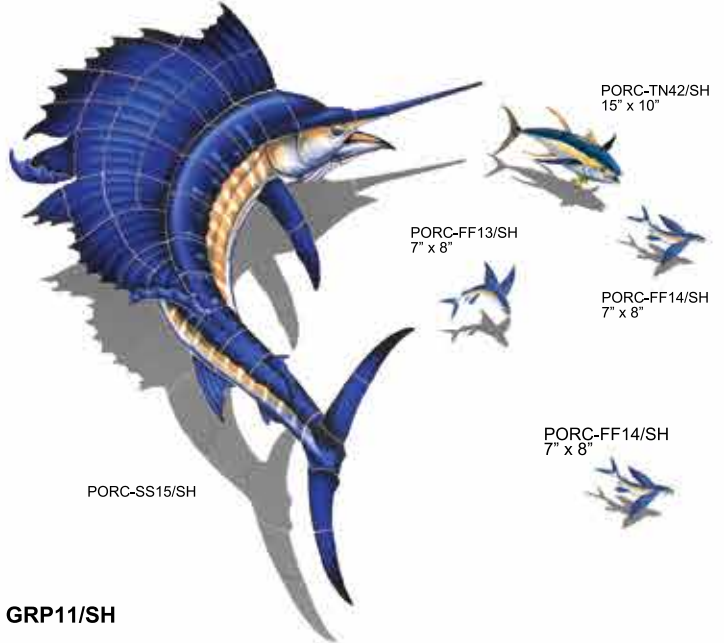

Items shown with shadows can be purchased without shadows.

Custom Mosaics

Design Solutions

PORC-BD1-36/SH
36" x 25"

PORC-BB18-8/SH
9" x 8"

PORC-BD2-36/SH
36" x 20"

GRP5/SH

PORC-TN42/SH
15" x 10"