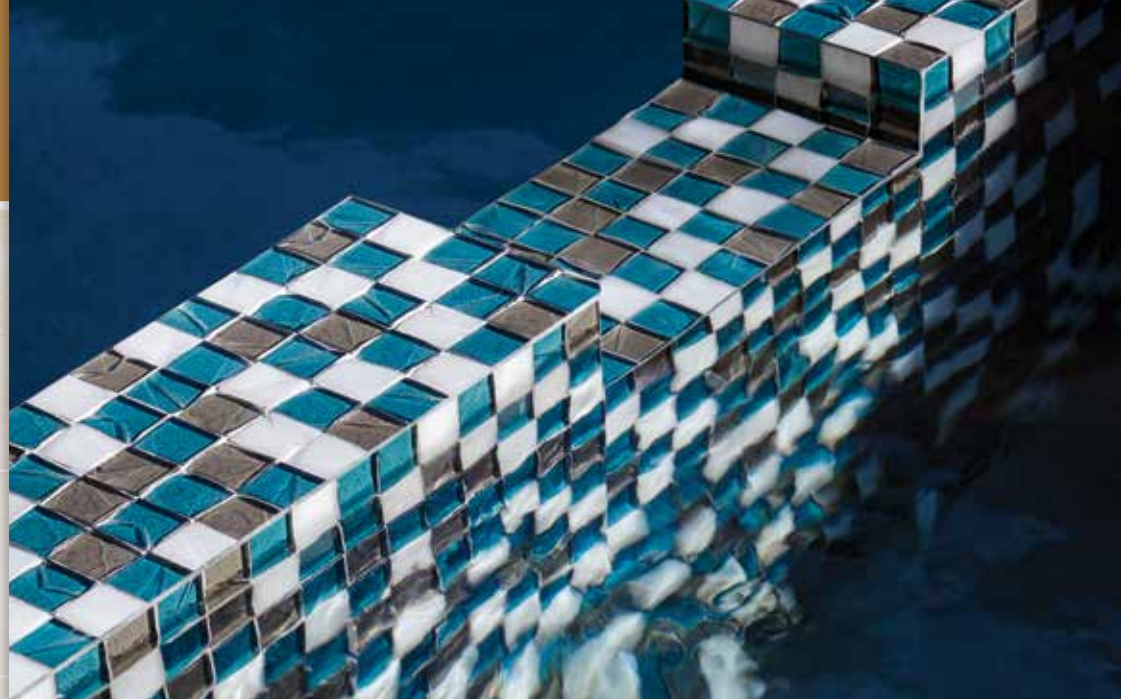

Spectra

Size: 1" x 1" | 1" x 2"
| 1 sht. = 0.89 sq. ft.

Tiles shown in photo are Spectra Chrome
(OCN-CHROME).