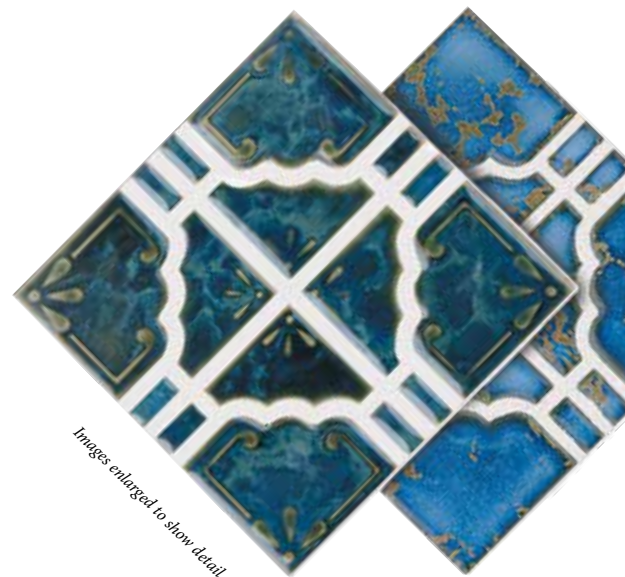

Cobalt Blue
STB808

Images enlarged to show detail.