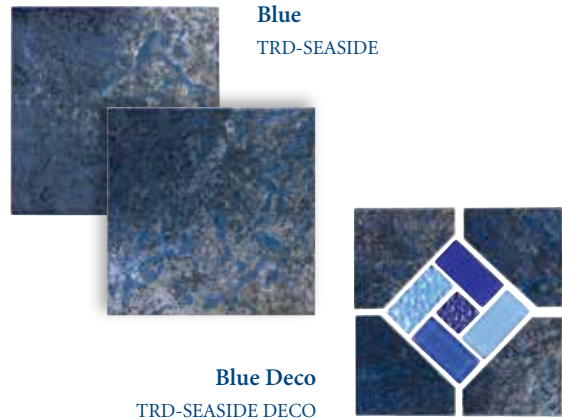

Trident Deco tiles feature glass center accents that vary in color & texture.

Tiles shown in photo are Trident Turquoise (TRD-TORTOISE).

Indigo
TRD-ABYSS

Indigo Deco
TRD-ABYSS DECO

Blue
TRD-SEASIDE

Blue Deco
TRD-SEASIDE DECO