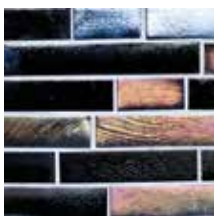

Blackies
OCN-BLACKIES