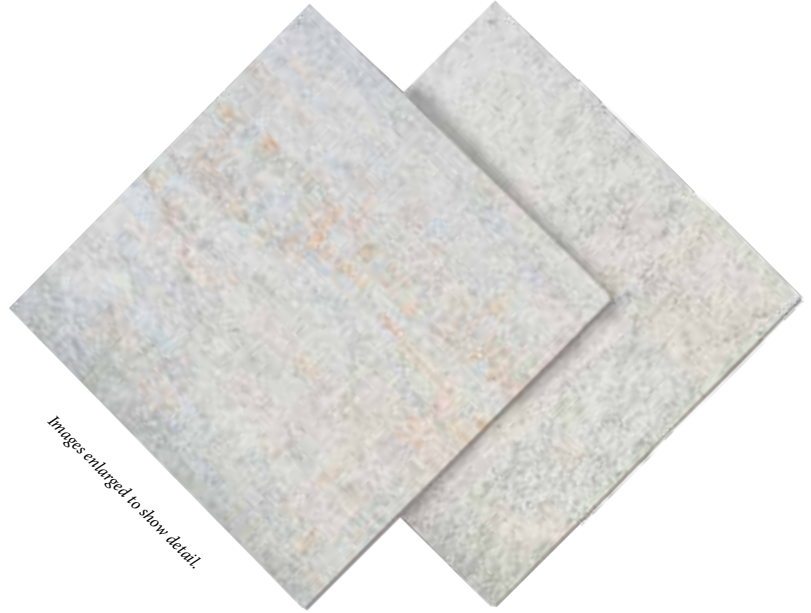

Images enlarged to show detail.

Rushmore

Size: 6" x 6" | 2" x 4"

6" x 6": 4 pcs. = 1.0 sq. ft. nominal
2" x 4": 1 sht. = 1.0 sq. ft.

The **Rushmore** tile is available in 3" x 12" bullnose tile.

Note

This tile features extreme shade variations.