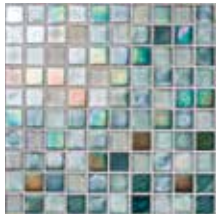

**Marine
Mini Blend**
5/8" x 5/8"
OCN-MARINE MINI