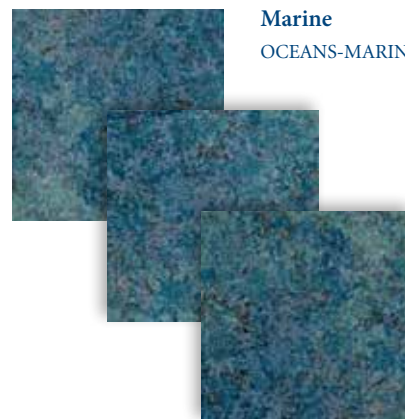

Oceans

Size: 6" x 6"

6" x 6": 4 pcs. = 1.0 sq. ft. nominal

The **Oceans** tile is available in 6" x 6" bullnose tile & quarter round trim tiles.

Tiles shown in photo are Oceans Blue (OCEANS-BLUE).

Aqua
OCEANS-AQUA