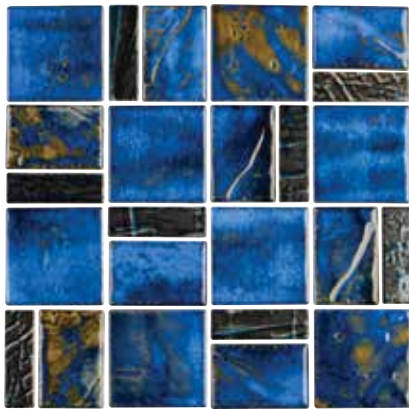

Mocha 1" x 1"
CNRST-MOCHA

Escapes

Size: Mosaic Border

Mosaic Border: 1 sht. = 1.06 sq.ft.

Tiles shown in photo are Escapes Riverstone (ESC-BLSTONE).

Coastal Blue
ESC-BLGLOSS

Riverstone
ESC-BLSTONE

Driftwood
ESC-BRDARK