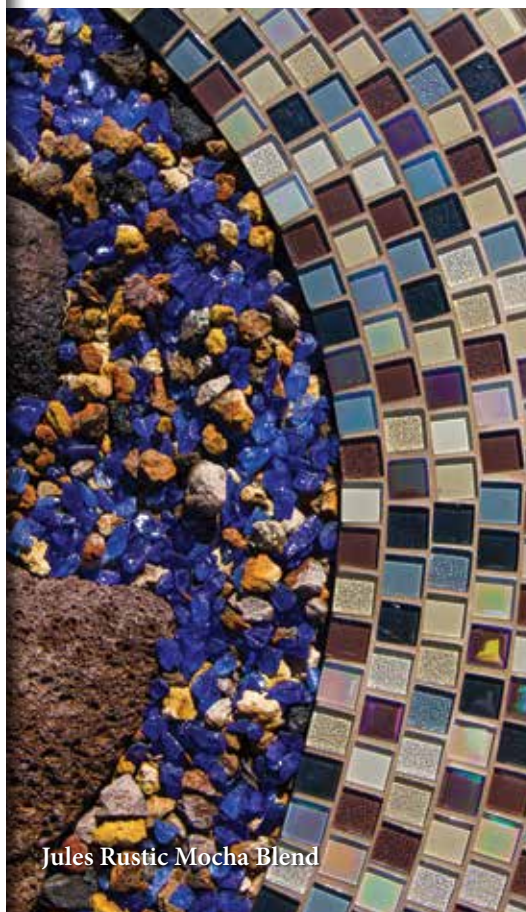

Fusion Beige

Jules Rustic Mocha Blend

Glass Tile Collection