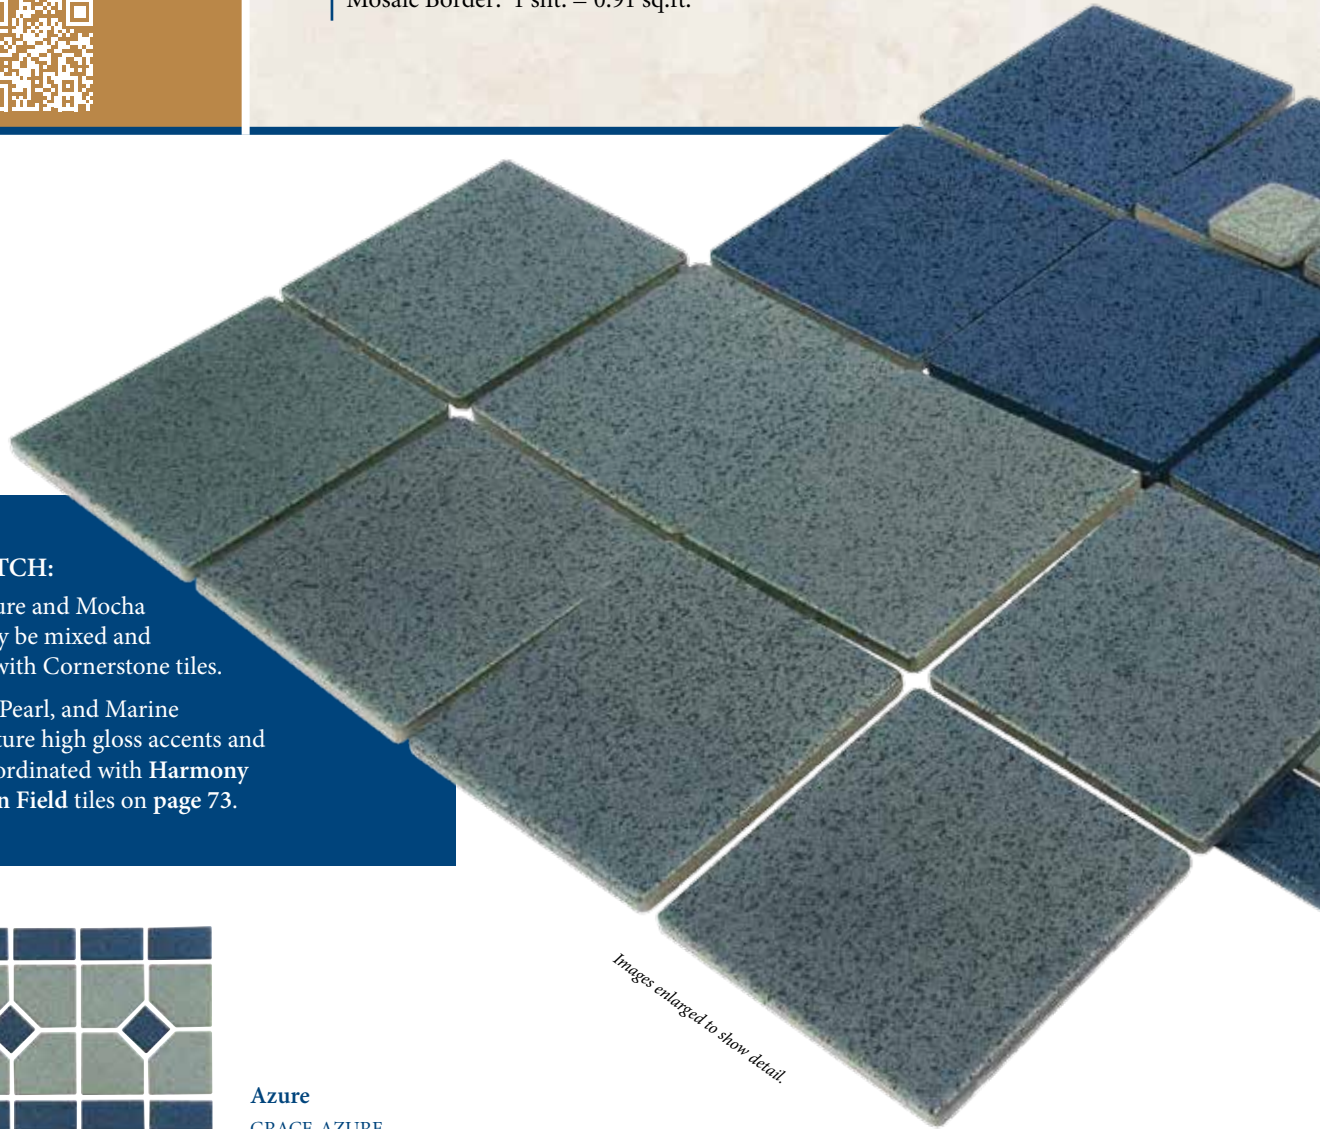

Azure
GRACE-AZURE

Grace

Size: Mosaic Border

Mosaic Border: 1 sht. = 0.91 sq.ft.

Images enlarged to show detail.

MIX & MATCH:

Grace Azure and Mocha colors may be mixed and matched with Cornerstone tiles.

The Blue, Pearl, and Marine colors feature high gloss accents and can be coordinated with **Harmony** and **Akron Field** tiles on page 73.