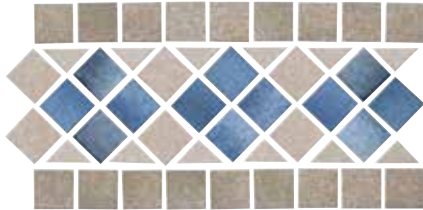

Rust Deco
CATRUST
DECO

Borrego Springs

Size: Mosaic Border

Mosaic Border: 1 sht. = 0.94 sq.ft.

Stream Water
BGS-WATER

Lake Blue
BGS-LAKE

Midnight Sky
BGS-MIDNIGHT

Valley Sand
BGS-SAND