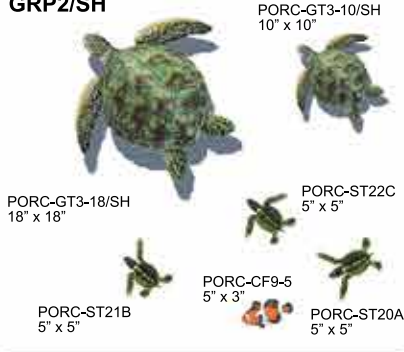

Custom Mosaics

Design Solutions

Items can be purchased individually by item number or as a group by GRP number.

GRP2/SH