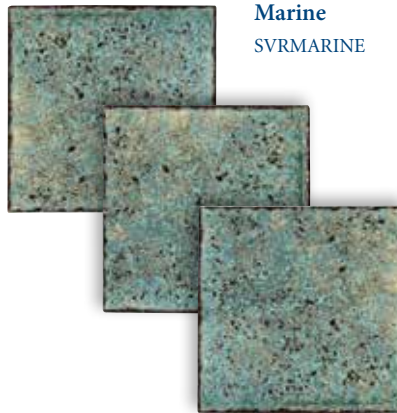

Ocean Deco Floral
SVRBLUE
DECOFL

Marine Deco Floral
SVRMARINE
DECOFL

Rust Deco Floral
SVRRUST
DECOFL

Ocean
SVRBLUE

Marine
SVRMARINE

Rust
SVRRUST

Ocean Deco
SVRBLUE
DECO

Marine Deco
SVRMARINE
DECO

Rust Deco
SVRRUST
DECO

Iridium

Size: 6" x 6"

| 6" x 6": 4 pcs. = 1.0 sq. ft. nominal

The **Iridium** tile is available in 6" x 6" bullnose tile.

Tiles shown in photo are Iridium Cobalt Blue (IRD-COBLUE).

Note