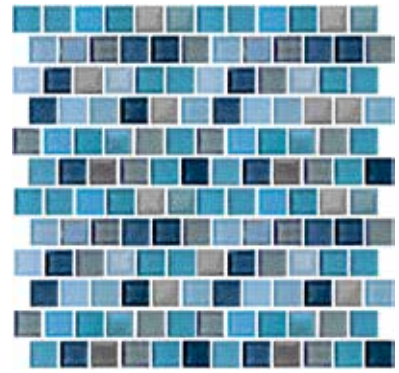

Rustic Blue Blend
9730-5AT