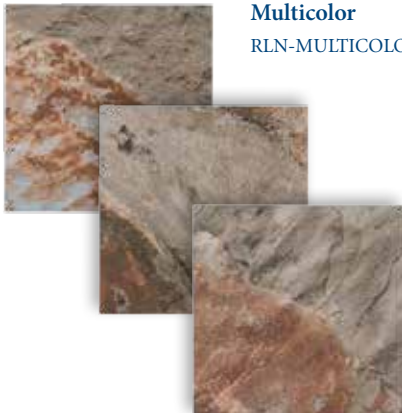

Multicolor
RLN-MULTICOLOR