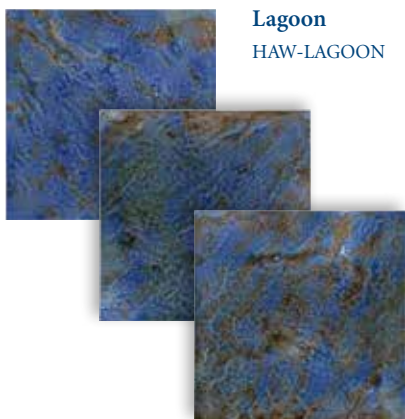

Sequoia
ESC-BRLIGHT

Hawaii

Size: 6" x 6"

6" x 6": 4 pcs. = 1.0 sq. ft. nominal

The **Hawaii** tile is available in 3" x 6" bullnose tile.

Tiles shown in photo are Hawaii Beach (HAW-BEACH).

Lagoon
HAW-LAGOON