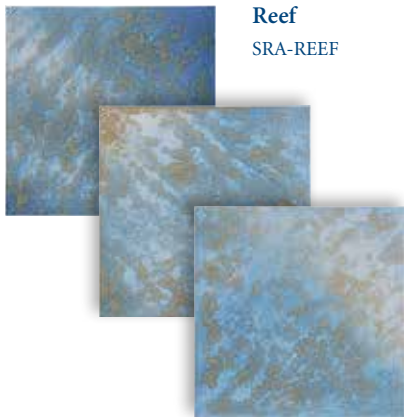

Size: 6" x 6"

6" x 6": 4 pcs. = 1.0 sq. ft. nominal

The **Sumatra** tile is available in 3" x 6" bullnose tile.

Tiles shown in photo are Sumatra Reef (SRA-REEF).

Reef
SRA-REEF

Aquamarine
SRA-AQUAMARINE

Seafoam
SRA-SEAFOAM