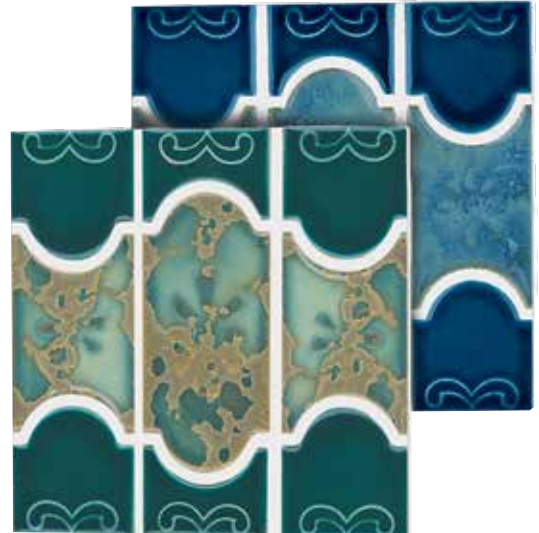

Botanical

Size: Mosaic Border

Mosaic Border: 1 sht. = 1.15 sq. ft.

Images enlarged to show detail.

Moonbeam

Size: Mosaic Border

ME: 1 sht. = 1.0 sq. ft.
STB: 1 sht. = 0.98 sq. ft.