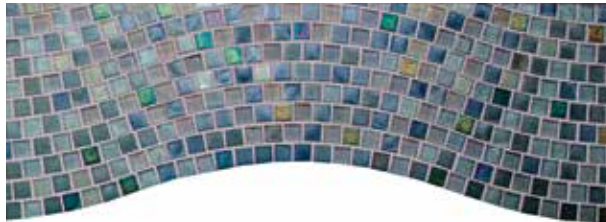

**Marine
Wave**
OCN-MARINE
WAVE