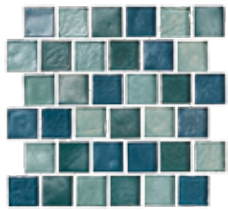

Aquamarine 1" x 1"
OCN-AQUAMARINE