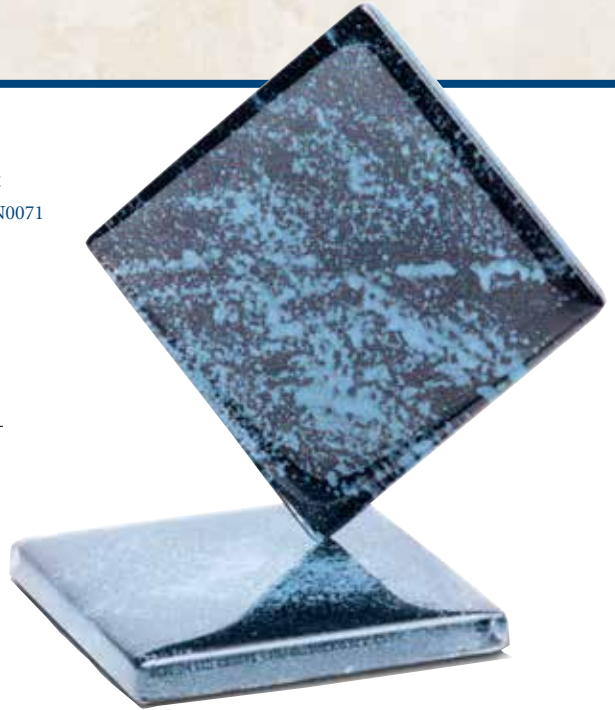

| 2" x 2": 1 sht. = 1.0 sq. ft.

Blue
GLTN0074

Rust
GLTN0071

Green
GLTN0069

Venus

Size: 2" x 2" Glass Tiles

| 2" x 2": 1 sht. = 1.0 sq. ft.

Turquoise
GLTV066