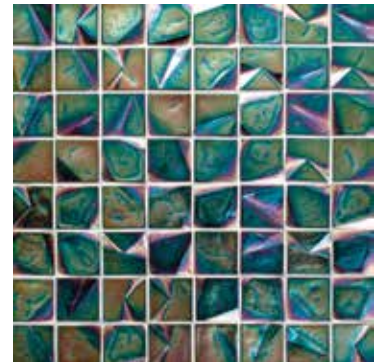

Spectra

Size: 1" x 1" | 1" x 2"
| 1 sht. = 0.89 sq. ft.

Tiles shown in photo are Spectra Chrome
(OCN-CHROME).

Chrome
OCN-CHROME

Harvest
OCN-HARVEST

Rainbow
OCN-RAINBOW

Chrome
OCN-CHROME1X2

Harvest
OCN-HARVEST1X2

Rainbow
OCN-RAINBOW1X2

The Complete Maintenance Solution

The leader in glass tile care.

Oceancare is an innovative line of sealing and maintenance products for tile and natural stone. Developed using cutting-edge chemical technology, Oceancare products are highly effective, easy to use, safe, and meet the highest environmental standards.