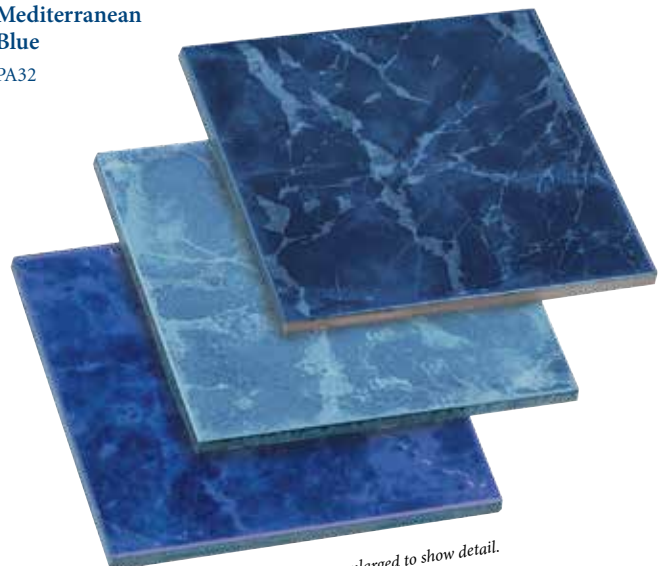

Size: 6" x 6"

6" x 6": 4 pcs. = 1.0 sq. ft. nominal

Seven Seas

Lake Blue
PA41

Mediterranean Blue
PA32

Pacific Blue
PA95

Images enlarged to show detail.

Custom Mosaics