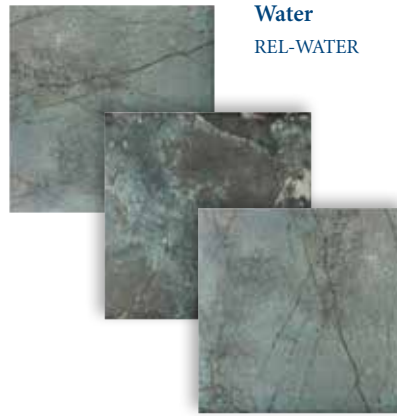

Water
REL-WATER