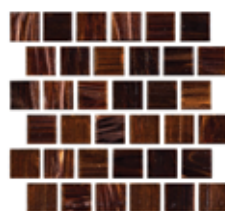

Onyx Moonlight
201-032

Tropical Surf
201-029

Cool Aqua
201-028

Blue Lagoon
201-030

Size: 1" x 1" Glass Tiles
| 1" x 1": 1 sht. = 1.0 sq. ft.

Canyon Gems

Blue Quartz
201-021

Golden Bronze
201-024