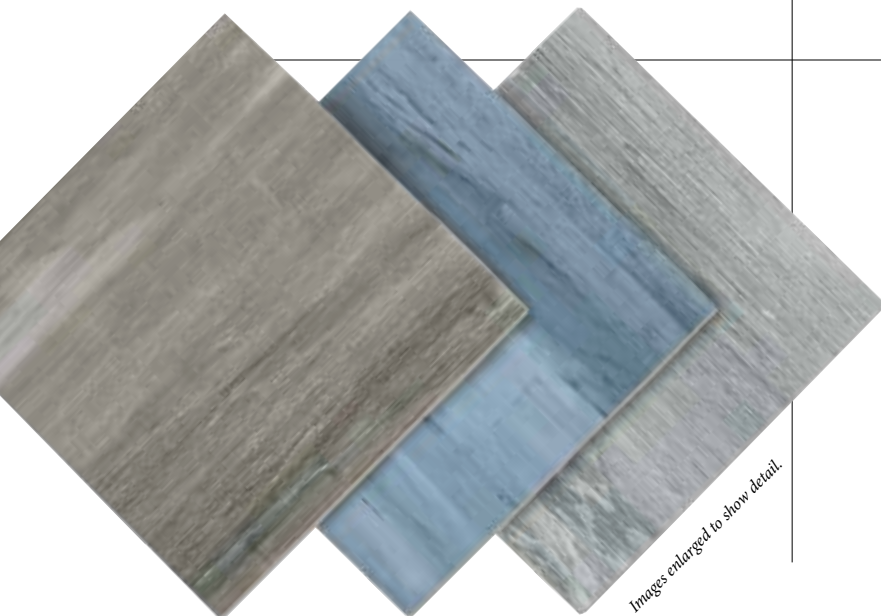

Images enlarged to show detail.