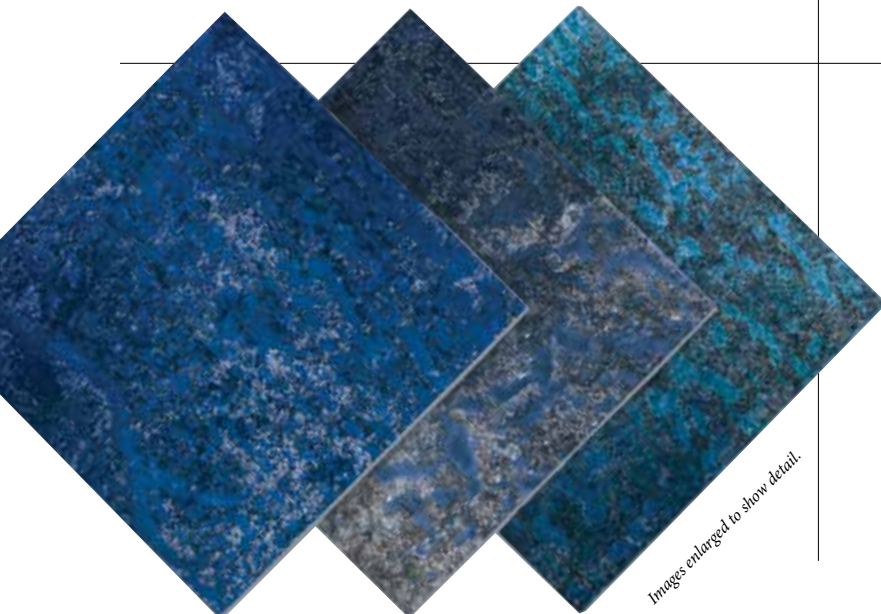

Trident Deco tiles feature glass center accents that vary in color & texture.

Tiles shown in photo are Trident Turquoise (TRD-TORTOISE).

Indigo
TRD-ABYSS

Indigo Deco
TRD-ABYSS DECO

Blue
TRD-SEASIDE

Blue Deco
TRD-SEASIDE DECO