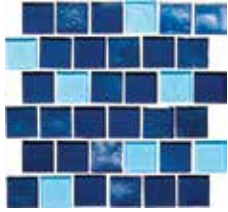

Size: 1" x 1" | 12" x 12" | 6" x 12"
Mosaic Glass Tiles

1" x 1" sheet = 0.868 sq. ft.
12" x 12" Interlocking Sheet = 1.0 sq. ft.
6" x 12" Vertical Sheet = 0.50 sq. ft.

Azure 1" x 1"
OCN-AZURE