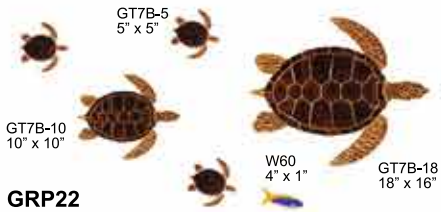

Custom Mosaics

Design Solutions

Items can be purchased individually by item number or as a group by GRP number.

GRP2/SH

PORC-BD2D-36/SH

PORC-BT10-10/SH

GRP1/SH

GRP13

GRP14

GRP23

GRP16

GRP10

GRP21

GRP22

GRP20

GRP12