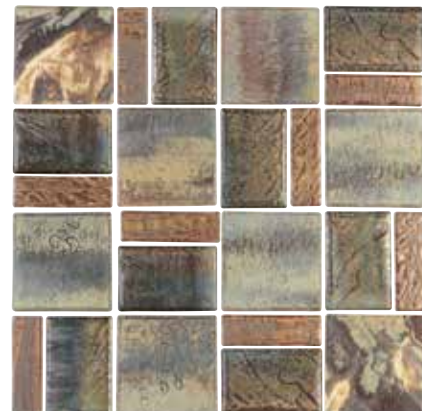

Mocha 1" x 1"
CNRST-MOCHA

Escapes

Size: Mosaic Border

Mosaic Border: 1 sht. = 1.06 sq.ft.

Tiles shown in photo are Escapes Riverstone (ESC-BLSTONE).

Coastal Blue
ESC-BLGLOSS

Riverstone
ESC-BLSTONE

Driftwood
ESC-BRDARK