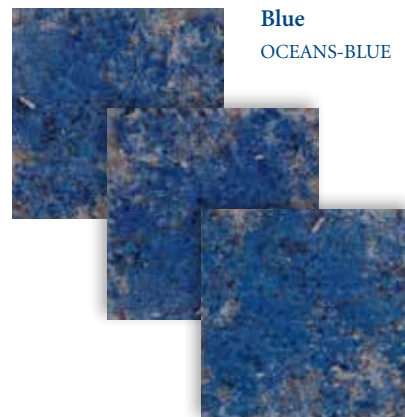

Blue
OCEANS-BLUE