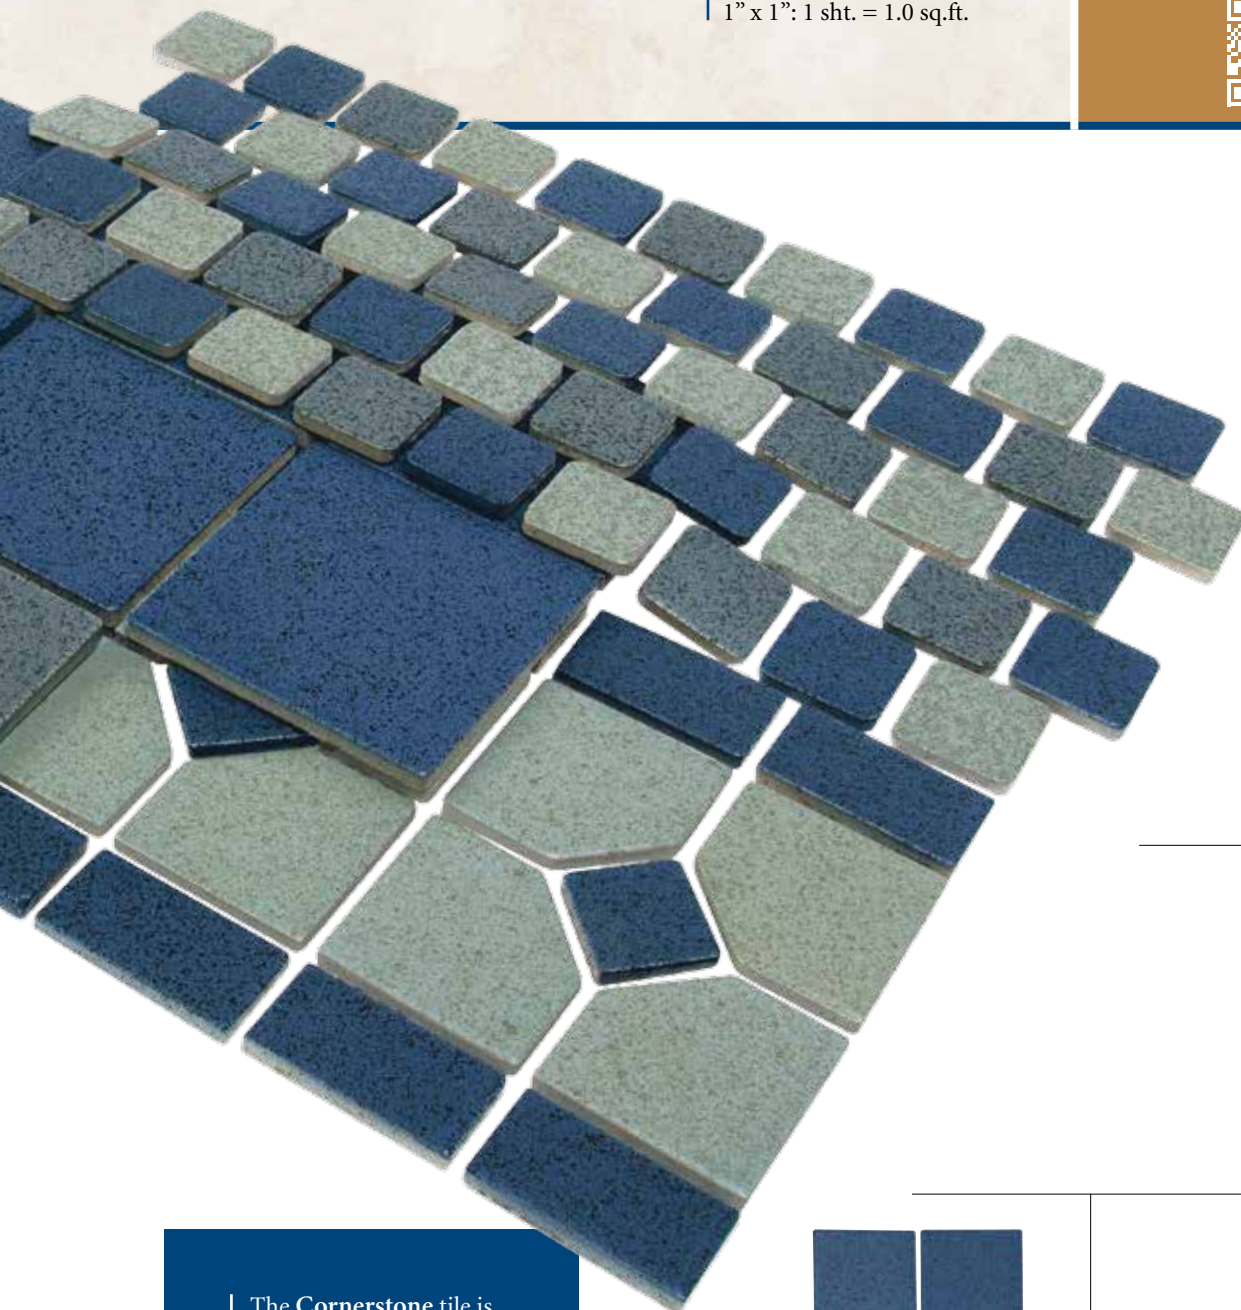

Azure
GRACE-AZURE

Marine
GRACE-CHARM

Mocha
GRACE-MOCHA

Blue
GRACE-POISE

Pearl
GRACE-BLISS

Cornerstone

Size: 3" x 3" | 1" x 1"

3" x 3": 1 sht. = 1.05 sq.ft.
1" x 1": 1 sht. = 1.0 sq.ft.