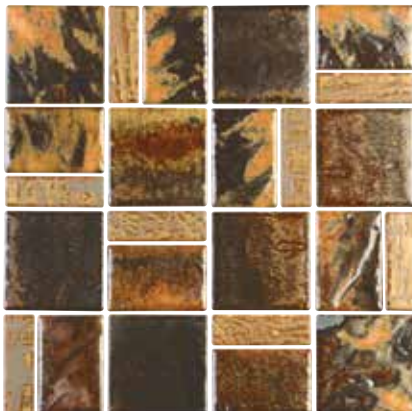

Mocha 1" x 1"
CNRST-MOCHA

Escapes

Size: Mosaic Border

Mosaic Border: 1 sht. = 1.06 sq.ft.

Tiles shown in photo are Escapes Riverstone (ESC-BLSTONE).

Coastal Blue
ESC-BLGLOSS

Riverstone
ESC-BLSTONE

Driftwood
ESC-BRDARK