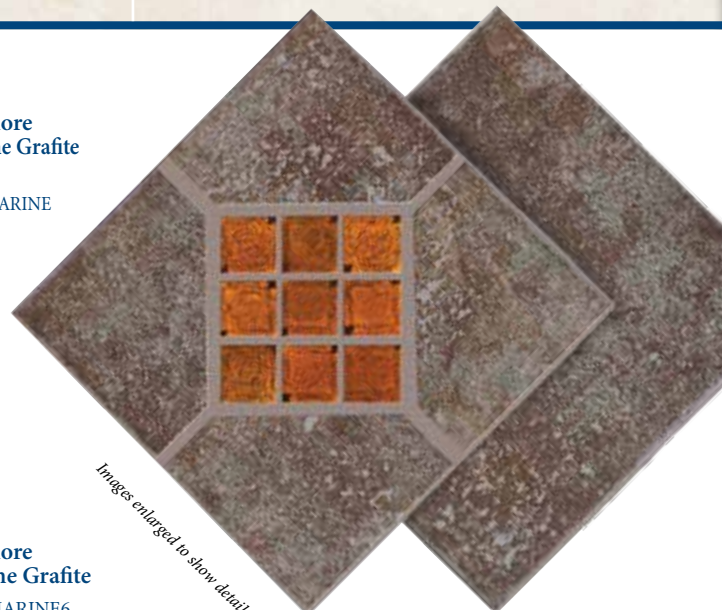

Seashore Marine Grafite Deco
NSHMARINE DECO

Seashore Marine Grafite
NSHMARINE6