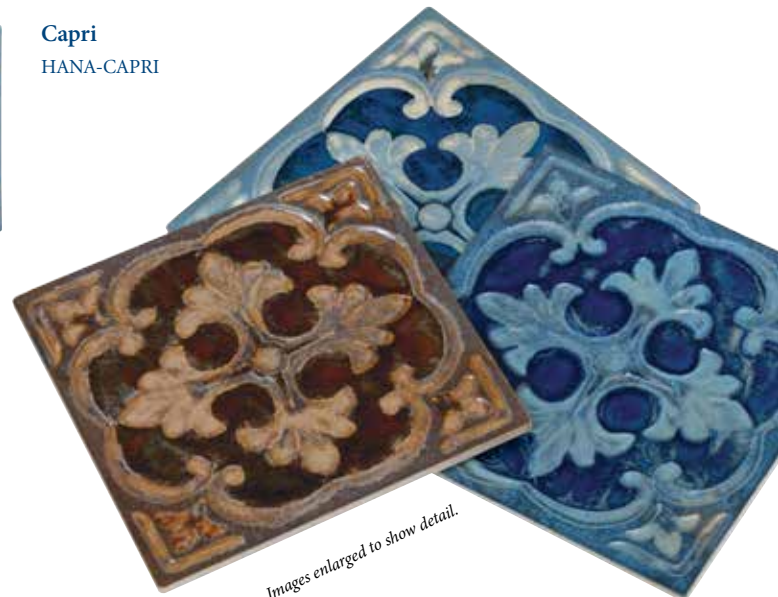

**Cobalt
Ocean
Field**
CASF320

Images enlarged to show detail.

Hana

Size: 6" x 6"

6" x 6": 4 pcs. = 1.0 sq. ft. nominal

Cyan
HANA-CYAN

Capri
HANA-CAPRI

Sepia
HANA-SEPIA