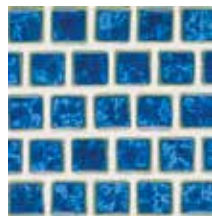

Lake Blue
MK1344

Caribbean Blue
MK255

Cobalt
MK1150

Royal Blue
MK105

Note:

These 1"x1" tiles are available in limited quantities. Consult your local Sales Center for availability.

Ocean Blue
MK1332

Electric Blue
MK132