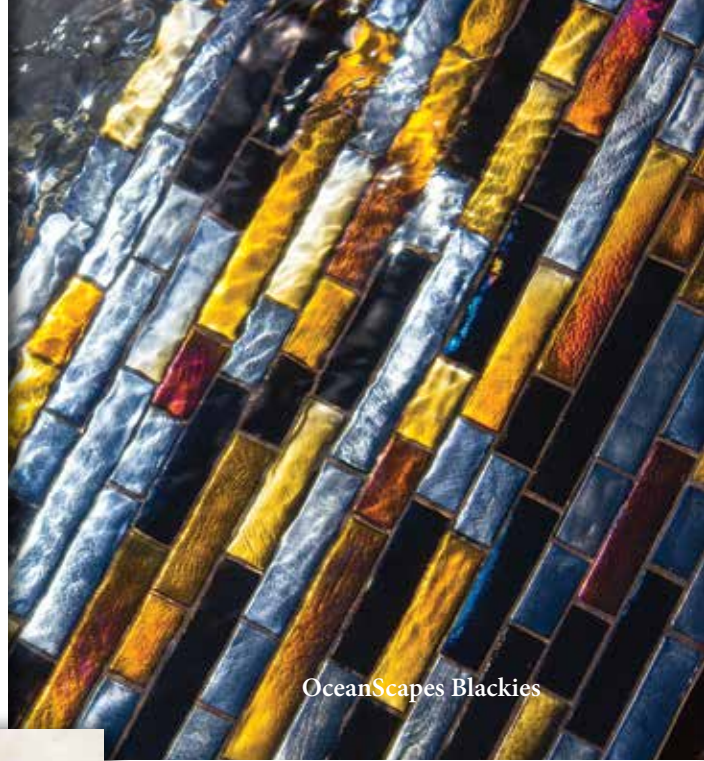

Jules Rustic Blue Blend

OceanScapes Blackies