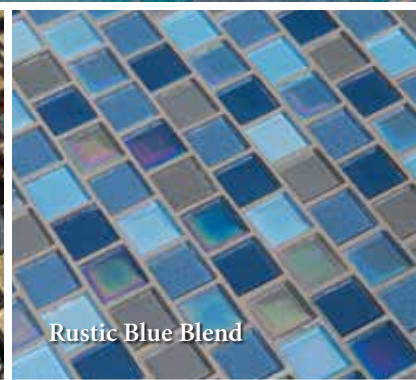

Rustic Mocha Blend
9912-5AT

Rustic Blue Blend
9730-5AT

Aqua Blend
9734-5AT

Bright Cobalt Blue Blend
9575-5AT

Jules Rustic Blue Blend

Jules Bright Cobalt Blue

Jules Rustic Mocha Blend

Rustic Mocha Blend