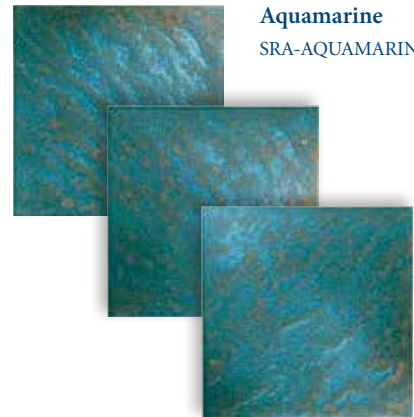

3" x 3": 1 sht. = 1.03 sq. ft.

Border: 1 sht. = 1.08 sq. ft.

Ocean 3" x 3"
LAN-OCEAN3

Ocean Border
LAN-OCEAN

Royal Border
LAN-ROYAL

Royal 3" x 3"
LAN-ROYAL3

Pacific 3" x 3"
LAN-PACIFIC3

Sumatra

Size: 6" x 6"

6" x 6": 4 pcs. = 1.0 sq. ft. nominal

The **Sumatra** tile is available in 3" x 6" bullnose tile.

Tiles shown in photo are Sumatra Reef (SRA-REEF).

Reef
SRA-REEF

Aquamarine
SRA-AQUAMARINE

Seafoam
SRA-SEAFOAM

Cobalt
SRA-COBALT

Gemstone Blue

Gemstone Silver

Gemstone Silver

Emerald

Gemstone Blue

Gemstone Emerald

Gemstone Blue