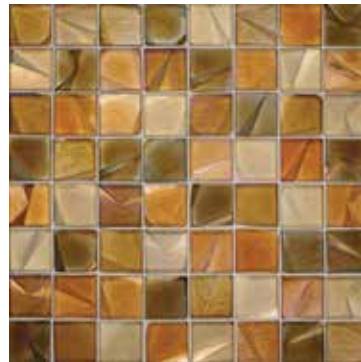

Spectra

Size: 1" x 1" | 1" x 2"
| 1 sht. = 0.89 sq. ft.

Tiles shown in photo are Spectra Chrome
(OCN-CHROME).

Chrome
OCN-CHROME

Harvest
OCN-HARVEST

Rainbow
OCN-RAINBOW

Chrome
OCN-CHROME1X2

Harvest
OCN-HARVEST1X2