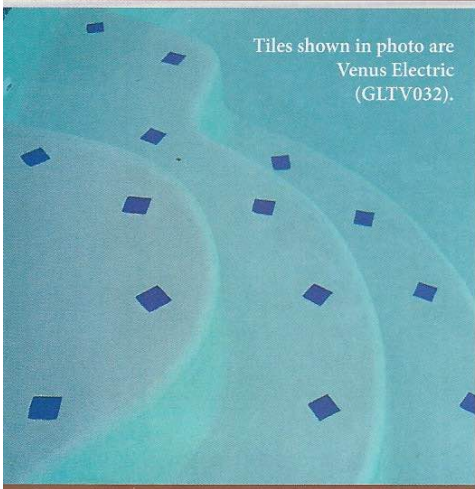

Size: 2" x 2" Glass Tiles
1 sht. = 1.0 sq. ft.

Rust
GLTN0071

Blue
GLTN0074

Green
GLTN0069

Venus

Size: 2" x 2" Glass Tiles
1 sht. = 1.0 sq. ft.

Turquoise
GLTV066

Tip: The Nebula & Venus tiles are beautiful, translucent handmade glass tiles.