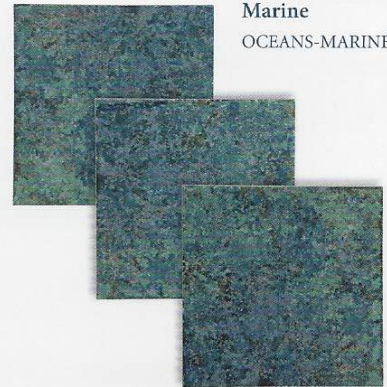

Size: 6" x 6"
4 pcs. = 1.0 sq. ft. nominal

Oceans

Tiles shown in photo are
Oceans Blue (OCEANS-BLUE)

The Oceans tile is available in 6" x 6" bullnose
and quarter round tiles.

Aqua
OCEANS-AQUA

Marine
OCEANS-MARINE