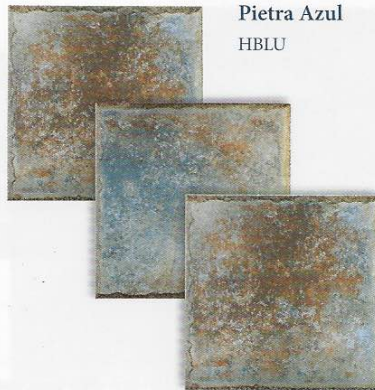

Pietra Azul HBLU

Pietra Azul 2" x 2"
HBLU22