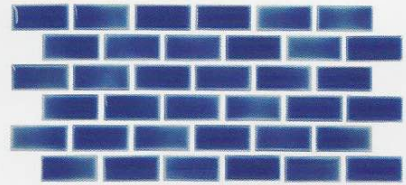

Size: 6" x 6", 3" x 3", 1" x 2" & Mosaic
 6" x 6": 4 pcs. = 1.0 sq. ft. nominal
 3" x 3", 1" x 2", & Mosaic: 1 sht. = 1.0 sq. ft.

Tropical Breeze

Caribbean Deco
TRP-CARIBBEAN HIB

Caribbean
TRP-CARIBBEAN6

Caribbean 3" x 3"
TRP-CARIBBEAN3

Caribbean 1" x 2"
TRP-CARIBBEAN BRK

Cobalt Deco
TRP-COBALT HIB

Cobalt
TRP-COBALT6

Cobalt 3" x 3"
TRP-COBALT3

Cobalt 1" x 2"
TRP-COBALT BRK

Marine Deco
TRP-MARINE HIB

Marine
TRP-MARINE6

Marine 3" x 3"
TRP-MARINE3

Marine 1" x 2"
TRP-MARINE BRK

Ocean Deco
TRP-OCEAN HIB

Ocean
TRP-OCEAN6

Ocean 3" x 3"
TRP-OCEAN3

Ocean 1" x 2"
TRP-OCEAN BRK

Size: 6" x 6", 2" x 2" & Deco
 6" x 6": 4 pcs. = 1.0 sq. ft. nominal | 2" x 2": 1 sht. = 1.0 sq. ft.