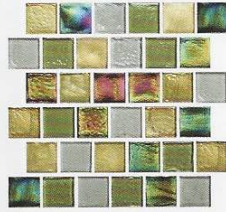

Rincon
OCN-RINCON

Beacons
OCN-BEACONS

Surfside
OCN-SURFSIDE

Sunset
OCN-SUNSET

The OceanScapes tiles are available in quarter round trim tile.

Blackies
OCN-BLACKIES

Pipeline
OCN-PIPELINE

Dohoney
OCN-DOHENEY