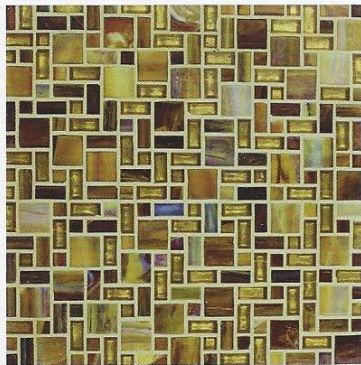

Images enlarged to show detail.

Aquamarine 1" x 1"
 LWV-AQUAMARINE1X1

Aquamarine 1" x 2"
 LWV-AQUAMARINE1X2

Aquamarine 2" x 2"
 LWV-AQUAMARINE2X2

Blue 2" x 2"
 LWV-BLUE2X2

Blue 1" x 2"
 LWV-BLUE1X2

Blue 1" x 1"
 LWV-BLUE1X1

Sea Green 1" x 1"
 LWV-SEA GREEN1X1

Sea Green 1" x 2"
 LWV-SEA GREEN1X2

Sea Green 2" x 2"
 LWV-SEA GREEN2X2

Interlocking Sheet = 1.05 sq. ft.

Cosmopolitan

Copper
COS-BARCELONA

Latte Silver
COS-PARIS

Gold
COS-DUBAI