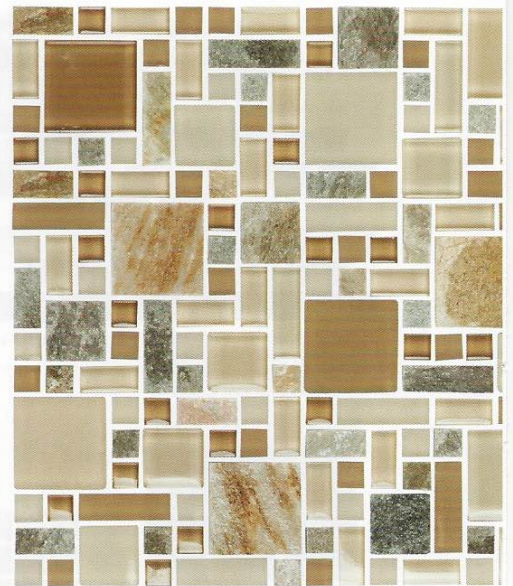

Beige
FS-BEIGE

Imperial
FS-IMPERIAL

Brown
FS-BROWN

Royal
FS-ROYAL

Pinwheel
FS-PINWHEEL

Images enlarged to show detail.

Fusion tiles blend rugged stone with translucent glass in varying sizes to create a dynamic mixed media effect.