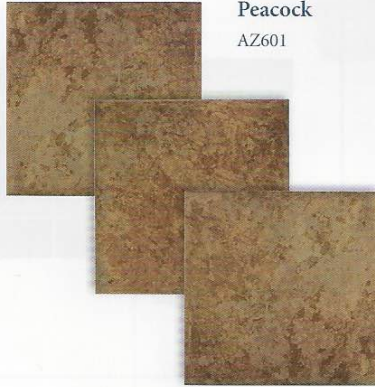

Aztec

Size: 6" x 6", 2" x 2" & Deco

6" x 6": 4 pcs. = 1.0 sq. ft. nominal | 2" x 2": 1 sht. = 1.0 sq. ft.

Tiles shown in photo are Aztec Peacock (AZ601).

The Aztec tile is available in 6" x 6" bullnose tile.

Barley Deco
AZ3 DECO

Peacock Deco
AZ1 DECO

Barley
AZ603

Peacock
AZ601

Barley 2" x 2"
AZ203

Peacock 2" x 2"
AZ201

Size: 6" x 6", 2" x 2" & Deco
6" x 6": 4 pcs. = 1.0 sq. ft. nominal | 2" x 2": 1 sht. = 1.0 sq. ft.