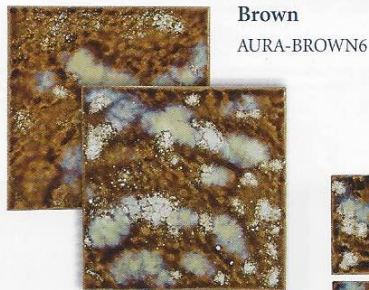

Brown
AURA-BROWN6

Brown 3" x 3"
AURA-BROWN