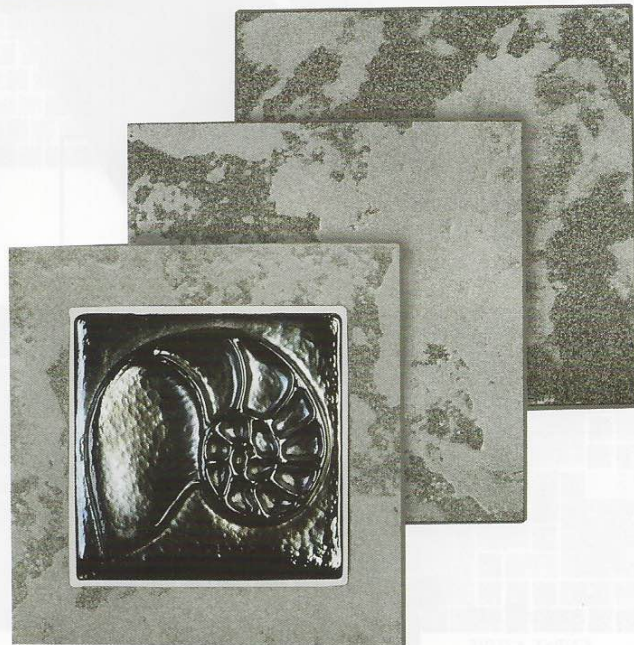

Magnetite

Size: 6" x 6" & Deco
6" x 6": 4 pcs. = 1.0 sq. ft. nominal

The Magnetite tile is available in 3" x 12" bullnose tile.

Images enlarged to show detail.