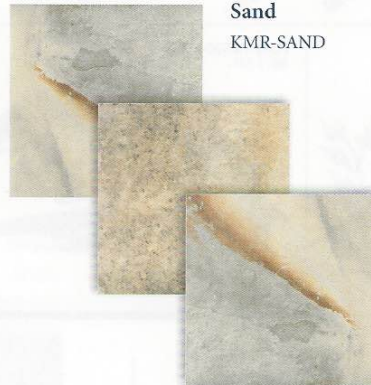

Sand
KMR-SAND

The Kashmir tile is available in 12" x 12" & 18" x 18" by special order.