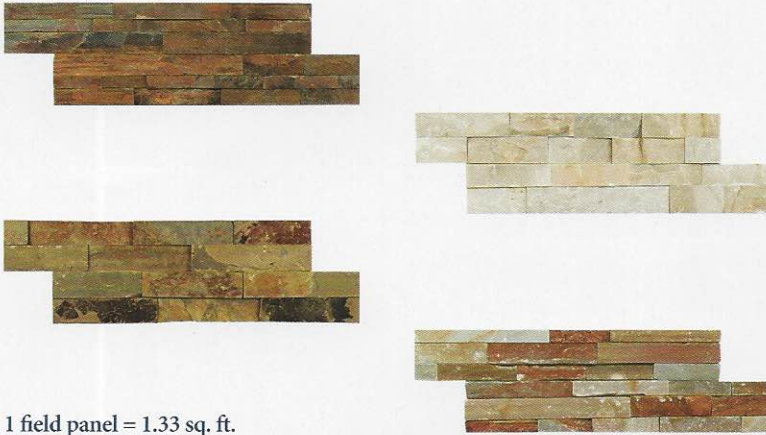

Ledger Stone

1 field panel = 1.33 sq. ft.