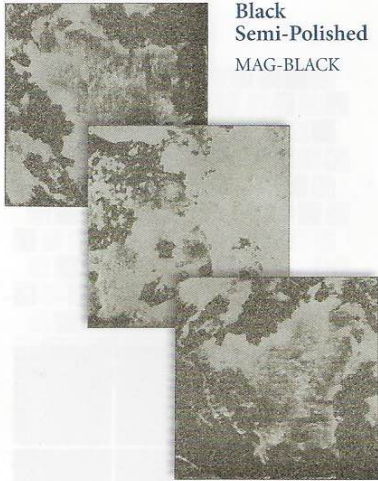

Magnetite

Size: 6" x 6" & Deco
6" x 6": 4 pcs. = 1.0 sq. ft. nominal

Tiles shown in photo are Magnetite Black Semi-Polished(MAG-BLACK & MAG-BLACK NATILUS).

The Magnetite tile is available in 3" x 12" bullnose tile.