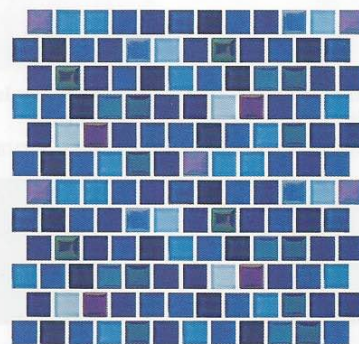

Size: 1" x 1" Glass Tiles
1 sht. = 1.0 sq. ft.

Files shown in photo are
Jules Bright Cobalt Blue Blend (9575-5AT).

**Rustic
Mocha Blend**
9912-5AT

**Rustic
Blue Blend**
9730-5AT

**Aqua
Blend**
9734-5AT

**Bright Cobalt
Blue Blend**
9575-5AT