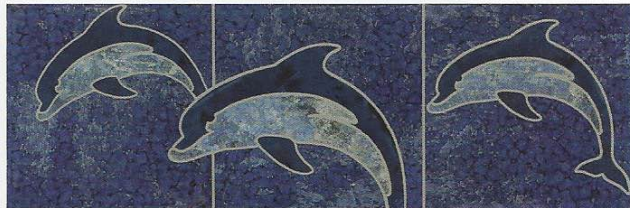

CLD-DC-TR1

Bermuda

Bermuda Blue
BERMUDA BLG

The Bermuda tile is available in 6" x 6" bullnose tile.

CLD-BL-DL2

CLD-BL-DL1

Size: 6" x 6", 2" x 2" & Deco
6" x 6": 4 pcs. = 1.0 sq. ft. nominal | 2" x 2": 1 sht. = 1.0 sq. ft.