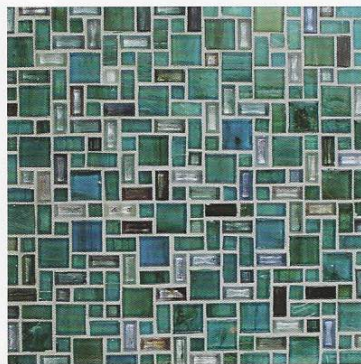

Turquoise
COS-MIAMI