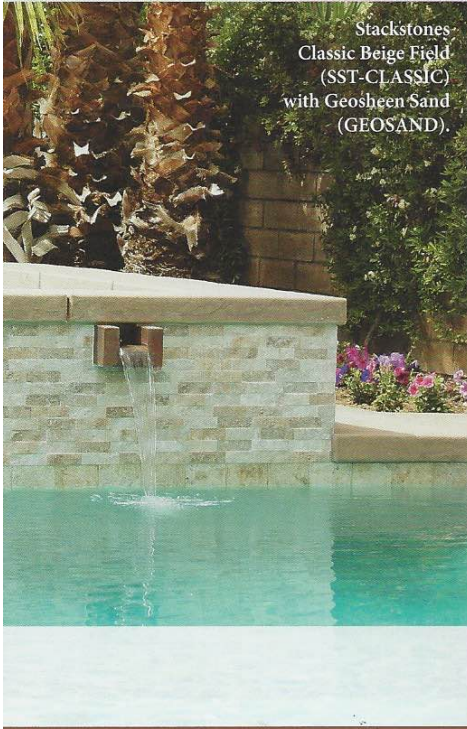

Simulated Stone

— Tile Series —

Stackstones
Classic Beige Field
(SST-CLASSIC)
with Geosheen Sand
(GEOSAND).