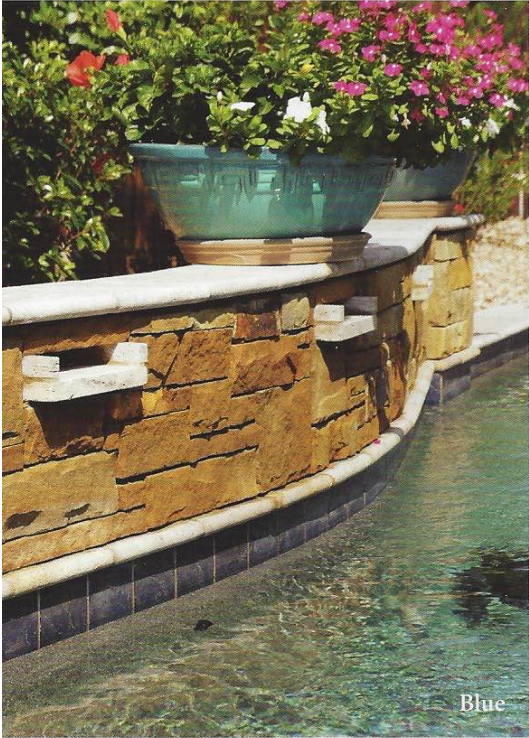

The **Iridium** tile is available in 6" x 6" bullnose tile.

Patina Green
IRD-PATINA

Cobalt Blue
IRD-COBLUE

Light Blue
IRD-LTBLUE

Terra Brown
IRD-TERRA

Size: 6" x 6", 2" x 2" & Deco
6" x 6": 4 pcs. = 1.0 sq. ft. nominal | 2" x 2": 1 sht. = 1.0 sq. ft.