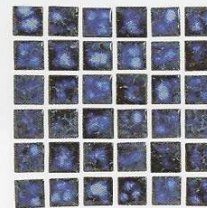

Oasis

Tiles shown in photo are
Oasis Turquoise Mirage (OSS-MIRAGE)

Note: This tile is subject to wide shade variations.

**Mirage / Nile
Deco**
OSS-MIRAGE
DECO

**Nile / Desert
Deco**
OSS-NILE
DECO

**Desert / Mirage
Deco**
OSS-DESERT
DECO

**Turquoise
Mirage**
OSS-MIRAGE

Blue Nile
OSS-NILE

Sahara Desert
OSS-DESERT

Cobalt 1" x 2"
MRD-COBALT1X2

Cobalt 2" x 2"
MRD-COBALT2X2

Cobalt 1" x 1"
MRD-COBALT1X1

Electric 1" x 2"
MRD-ELECTRIC1X2

Electric 2" x 2"
MRD-ELECTRIC2X2