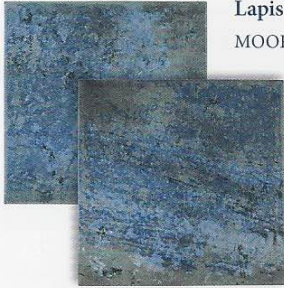

Olympus

Olympus Greystone OL-GREYSTONE

The Olympus tile is available in 3" x 12" bullnose tile.

The Aquarius Collection continues on page 22.

Moorea

Lapis Blue
MOOREA LB

The Moorea tile is available in 6" x 6" bullnose tile.

CLD-LB-DL2

CLD-LB-DL1

Lapis Blue
2" x 2"
MOOREA LB2X2

Sierra Blue Slate

Blue Slate
SIERRA BSL

Images enlarged to show detail

The Sierra Blue Slate tile is available in 3" x 12" bullnose tile.

Blue Slate 2" x 2"
SIERRA BSL2X2