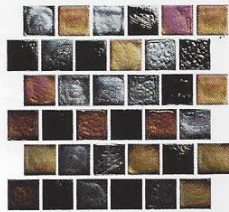

Blackies
OCN-BLACKIES