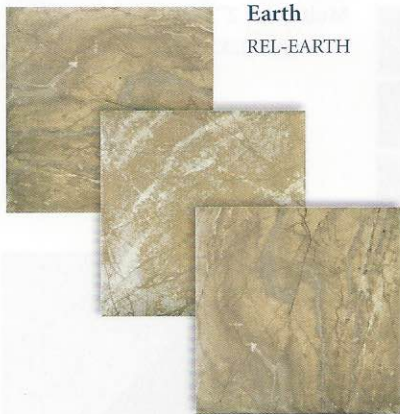

Earth
REL-EARTH