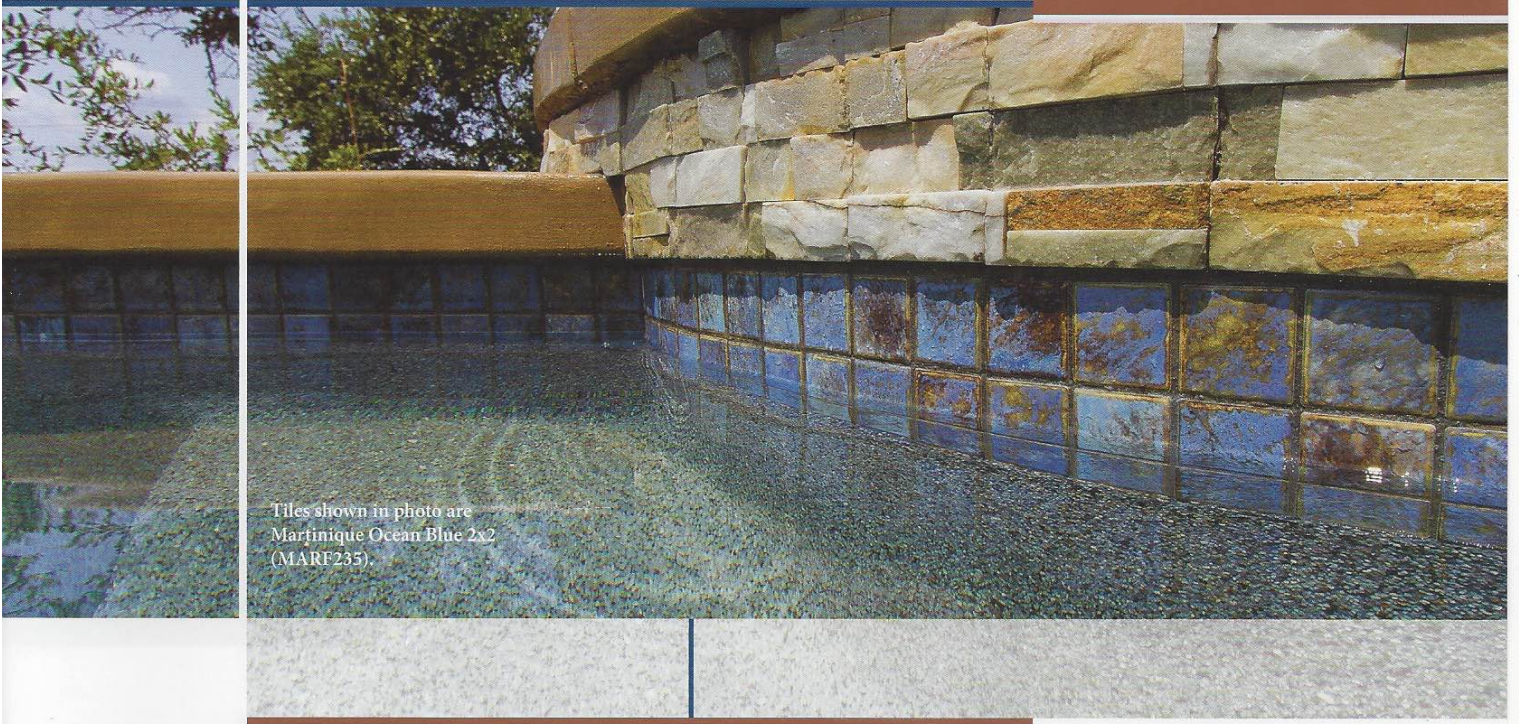

Size: 6" x 6"; 2" x 2" & Border
6" x 6": 4 pcs. = 1.0 sq. ft. nominal | 2" x 2": 1 sht. = 1.06 sq.ft.
Border: 1 sht. = 1.06 sq.ft.

Martinique

Royal Blue
Border
MAR35