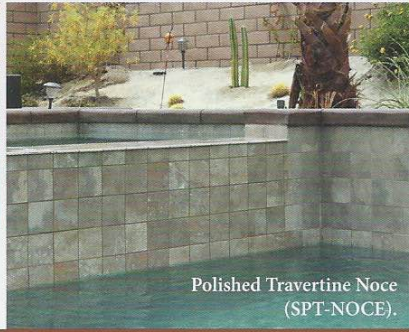

Polished Travertine Noce
(SPT-NOCE).