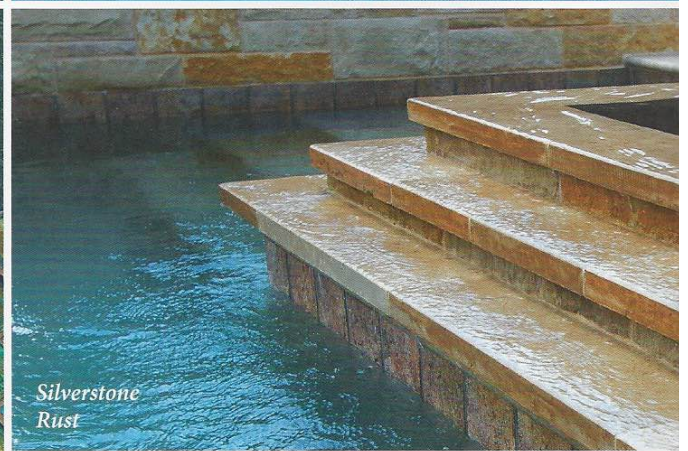

*Verona
Boticas Green*

*Fusion
Pinwheel*