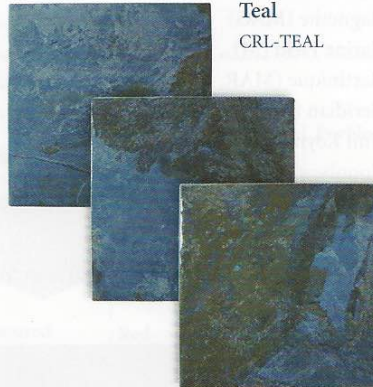

DES1.15 / M2.15

Coral

Size: 6" x 6"
6" x 6": 4 pcs. = 1.0 sq. ft. nominal

Tiles shown in photo are Coral Teal (CRL-TEAL).

The Coral tile is available in 6" x 6" bullnose tile.

Note: This tile is subject to wide shade variations.

Blue
CRL-BLUE

Brown
CRL-BROWN

Rustic
CRL-RUSTIC

Teal
CRL-TEAL

Size: 6" x 6" & Deco
6" x 6": 4 pcs. = 1.0 sq. ft. nominal

Gemstone

Files shown in photo are Gemstone Blue (GMS-BLUE).

Note: This tile is subject to wide shade variations.