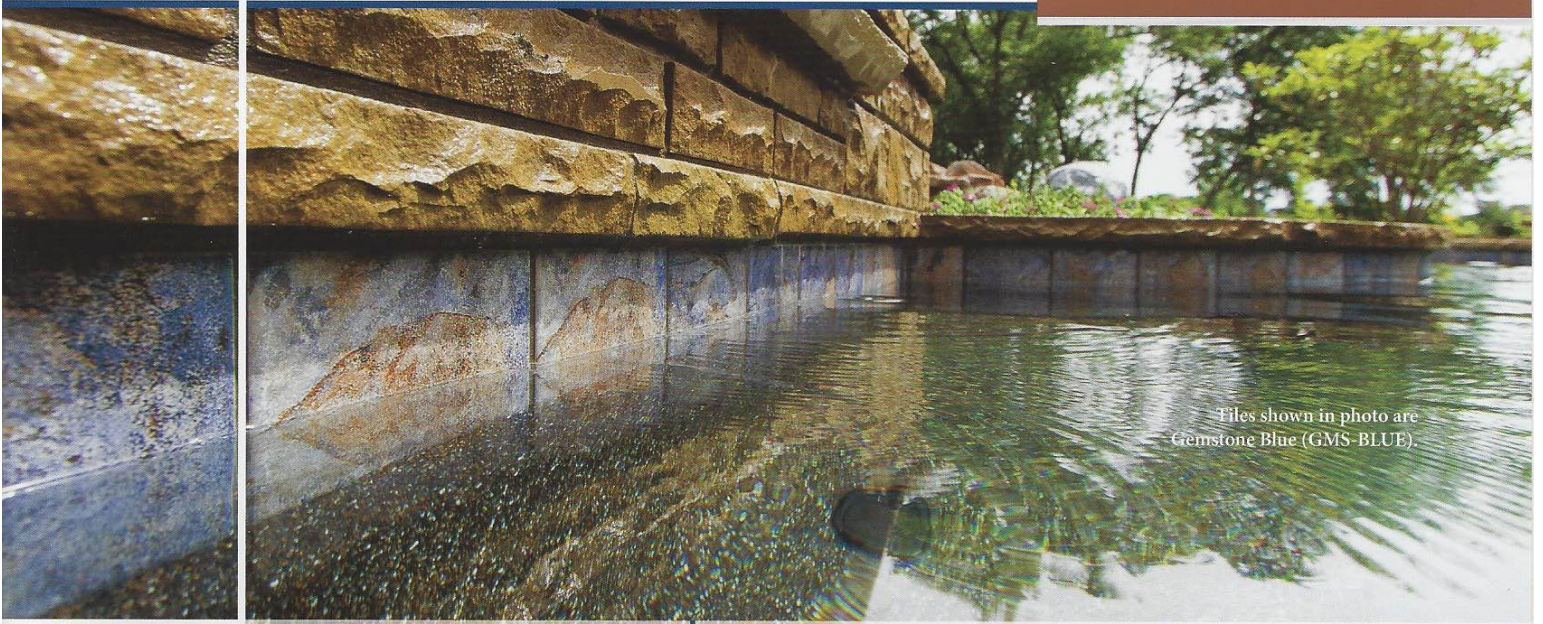

Blue
CRL-BLUE

Brown
CRL-BROWN

Rustic
CRL-RUSTIC

Teal
CRL-TEAL

Size: 6" x 6" & Deco
6" x 6": 4 pcs. = 1.0 sq. ft. nominal

Gemstone

Files shown in photo are Gemstone Blue (GMS-BLUE).

Note: This tile is subject to wide shade variations.