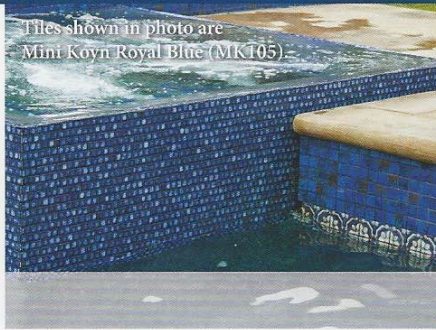

Mediterranean Blue
PA32

Images enlarged to show detail.

Size: 1" x 1"
MK: 1 sht. = 1.0 sq. ft.

Mini Koyn

Raised White
MK400

Blue
MK560

Pacific Blue
MK1341

NOTE: These 1"x1" tiles are available in limited quantities. Consult your local Sales Center for availability.