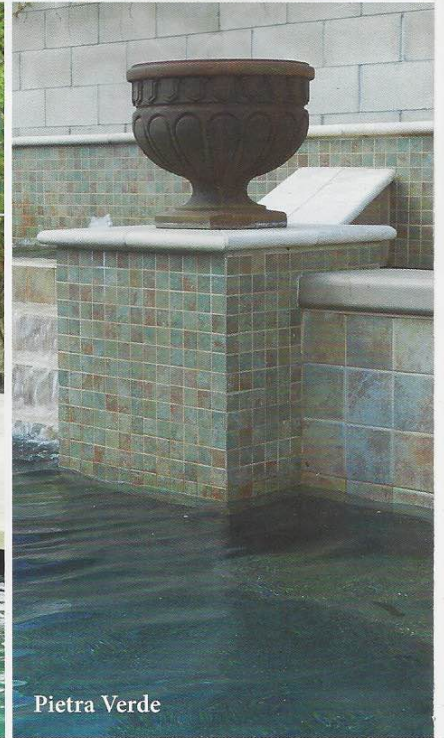

Marine 3" x 3"
TRP-MARINE3

Marine 1" x 2"
TRP-MARINE BRK

Ocean Deco
TRP-OCEAN HIB

Ocean
TRP-OCEAN6

Ocean 3" x 3"
TRP-OCEAN3

Ocean 1" x 2"
TRP-OCEAN BRK

Size: 6" x 6", 2" x 2" & Deco
 6" x 6": 4 pcs. = 1.0 sq. ft. nominal | 2" x 2": 1 sht. = 1.0 sq. ft.