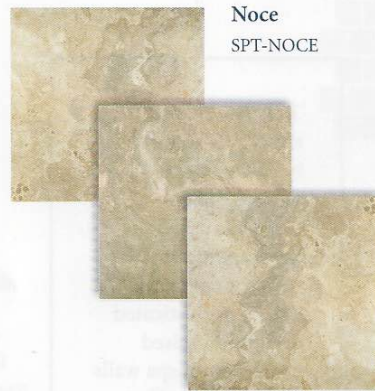

Polished Travertine Noce
(SPT-NOCE).

Polished Travertine Noce
(SPT-NOCE).

Quartzite Classic Beige
(SQZ-BEIGE).

Polished Travertine

Silver
SPT-SILVER

Noce
SPT-NOCE

Beige
SPT-BEIGE

 This tile is available in a 3" x 12" bullnose. **Note:** Shiny, polished porcelain tiles. **Size:** 6" x 6"
4 pcs. = 1.0 sq. ft. nominal