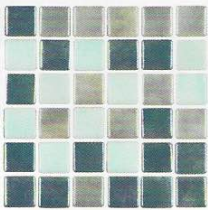

Royal 1" x 2"
ES-ROYAL1X2

Glossy

Dark Marine Glossy
TRI-DKMARINE-GL

Dark Blue Glossy
TRI-DKBLUE-GL

Sand Glossy
TRI-SAND-GL

Light Marine Glossy
TRI-LTMARINE-GL

Light Blue Glossy
TRI-LTBLUE-GL

Non-Skid