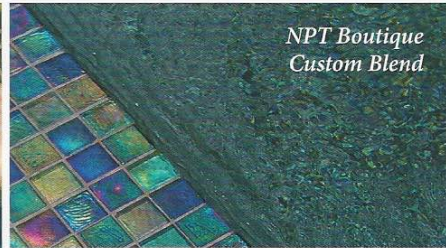

*Raku
Cobalt*