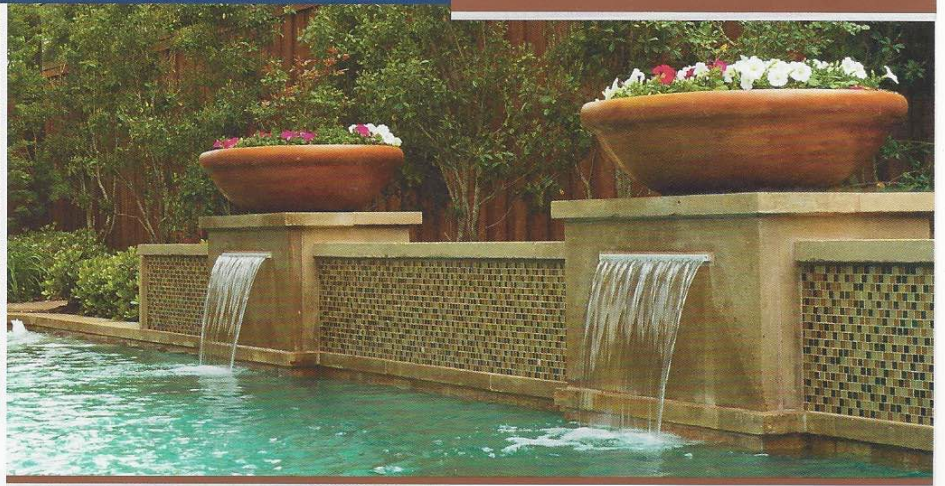

Dohoney Vertical 6" x 12"
OCN-DOHENEY VS6

Size: 4" x 4" Decos sold by the piece

OceanScapes

Tiles shown in photo are OceanScapes Beacons (OCN-BEACONS).

4" x 4" Glass Deco Accent Tiles

Bronze Starfish
OCN-BZSTARFISH