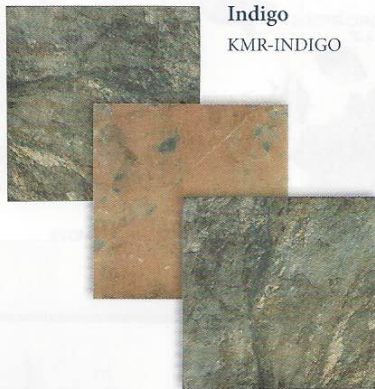

Indigo
KMR-INDIGO