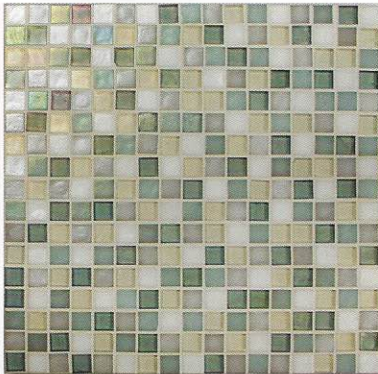

**Aquamarine
Wave**
OCN-AQUAMARINE
WAVE

**Marine
Mini Blend**
5/8" x 5/8"
OCN-MARINE MINI

**Marine
Wave**
OCN-MARINE
WAVE

**Surfside
Mini Blend**
5/8" x 5/8"
OCN-SURFSIDE MINI

**Surfside
Wave**
OCN-SURFSIDE
WAVE

* Waves are sold in sets of interlocking sheets (Sheet A and Sheet B).

Size: 5/8" x 5/8"
5/8" x 5/8" Sheet = 1.0 sq. ft.

Boutique Special Order

Images enlarged to show detail.

**Cascade
Mini Blend**
5/8" x 5/8"
OCN-CASCADE MINI