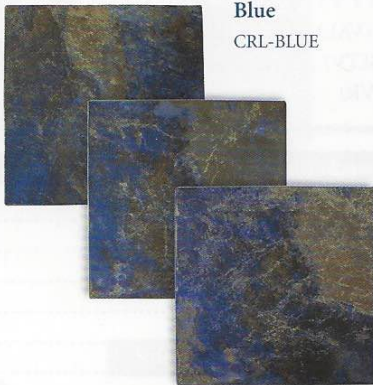

DES1.15 / M2.15

Coral

Size: 6" x 6"
6" x 6": 4 pcs. = 1.0 sq. ft. nominal

Tiles shown in photo are Coral Teal (CRL-TEAL).

The Coral tile is available in 6" x 6" bullnose tile.

Note: This tile is subject to wide shade variations.

Blue
CRL-BLUE

Brown
CRL-BROWN

Rustic
CRL-RUSTIC

Teal
CRL-TEAL

Size: 6" x 6" & Deco
6" x 6": 4 pcs. = 1.0 sq. ft. nominal

Gemstone

Files shown in photo are Gemstone Blue (GMS-BLUE).

Note: This tile is subject to wide shade variations.