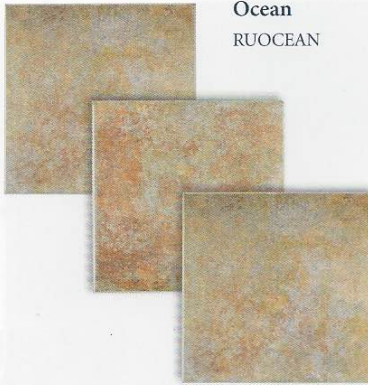

Ocean 2" x 2"
RUOCEAN2X2

Ocean
RUOCEAN