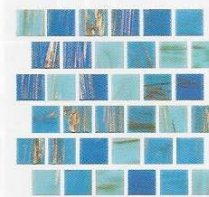

Turquoise Blue
201-022