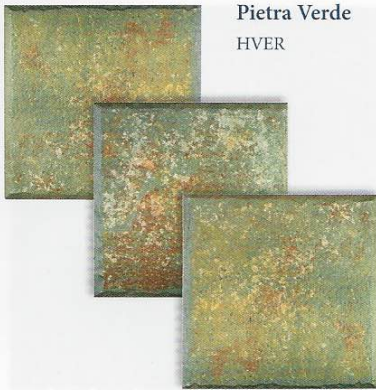

Caribbean 3" x 3"
TRP-CARIBBEAN3

Caribbean 1" x 2"
TRP-CARIBBEAN BRK

Cobalt Deco
TRP-COBALT HIB

Cobalt
TRP-COBALT6

Cobalt 3" x 3"
TRP-COBALT3

Cobalt 1" x 2"
TRP-COBALT BRK

Marine Deco
TRP-MARINE HIB

Marine
TRP-MARINE6

Tuscany

Tiles shown in photo are
 Tuscany Pietra Azul (HBLU).

Note: This tile is subject to wide shade variations.

The Tuscany tile is available in a 3" x 12" bullnose tile.

Pietra Verde Deco
 HVER DECO

Pietra Azul Deco
 HBLU DECO