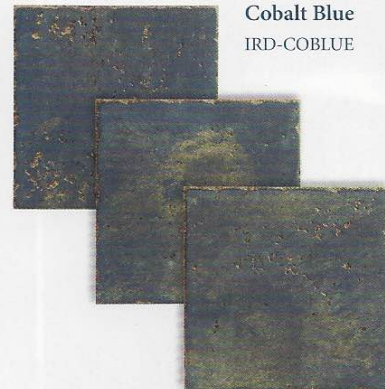

Cobalt Blue
IRD-COBLUE