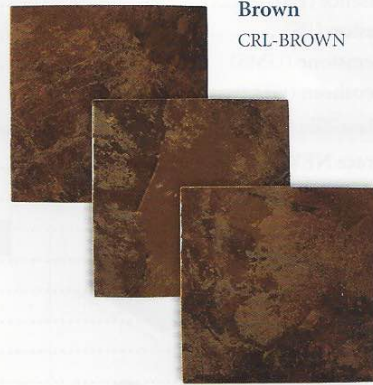

DES1.15 / M2.15

Coral

Size: 6" x 6"
6" x 6": 4 pcs. = 1.0 sq. ft. nominal

Tiles shown in photo are Coral Teal (CRL-TEAL).

The Coral tile is available in 6" x 6" bullnose tile.

Note: This tile is subject to wide shade variations.

Blue
CRL-BLUE

Brown
CRL-BROWN

Rustic
CRL-RUSTIC

Teal
CRL-TEAL

Size: 6" x 6" & Deco
6" x 6": 4 pcs. = 1.0 sq. ft. nominal

Gemstone

Files shown in photo are Gemstone Blue (GMS-BLUE).

Note: This tile is subject to wide shade variations.