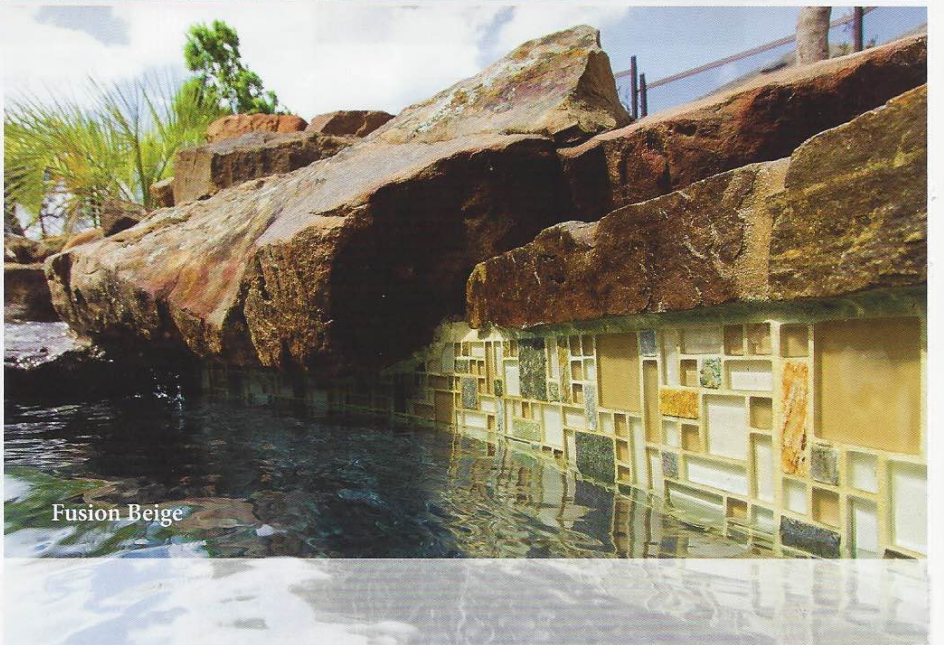

Stackstones

Rust Multicolor Field
SST-RUST

Classic Beige Field
SST-CLASSIC

Rust Multicolor Corner
SST-RUST CNR

Classic Beige Corner
SST-CLASSIC CNR

Size: 6" x 16" Linear
Panel & Corner

Jules Bright Cobalt Blue Blend