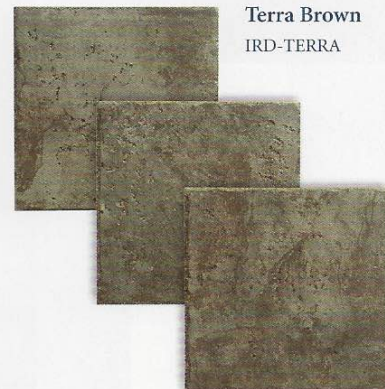

Ocean Deco
 SVRBLUE
 DECO

Marine Deco
 SVRMARINE
 DECO

Rust Deco
 SVRRUST
 DECO

Size: 6" x 6"
6" x 6": 4 pcs. = 1.0 sq. ft. nominal

Iridium

Tiles shown in photo are
Iridium Cobalt Blue (IRD-COBLUE).

Note: This tile is subject to wide
shade variations.

The **Iridium** tile is available in 6" x 6" bullnose tile.

Patina Green
IRD-PATINA

Cobalt Blue
IRD-COBLUE

Light Blue
IRD-LTBLUE

Terra Brown
IRD-TERRA

Size: 6" x 6", 2" x 2" & Deco
6" x 6": 4 pcs. = 1.0 sq. ft. nominal | 2" x 2": 1 sht. = 1.0 sq. ft.