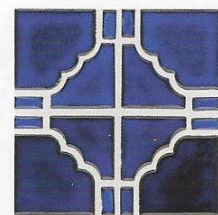

Size: Mosaic Border
1 sht. = 1.15 sq. ft.

Terra Blue
LC-2440S

Electric Blue
LC-4141

Moonbeam

Size: Mosaic Border
ME: 1 sht. = 1.0 sq. ft. | STB: 1 sht. = 0.98 sq. ft.

Terra Blue
STB807

Lake Blue
ME44

Ocean Green
ME33