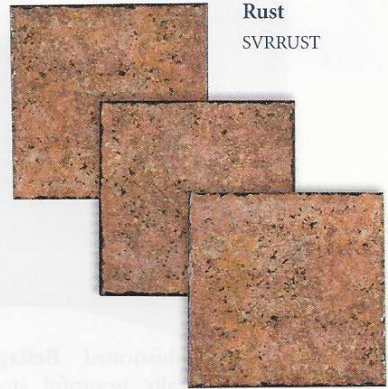

Note: The Bellagio Beige Deco Floral features a varying art design overlay for a rustic look.

Images enlarged to show detail.

Silverstone

Size: 6" x 6" & Deco
 6" x 6": 4 pcs. = 1.0 sq. ft. nominal

The Silverstone tile is available in 3" x 12" bullnose tile.

Note: This tile has an extreme inherent color variation.

Ocean Deco Floral
 SVRBLUE
 DECOFL

Marine Deco Floral
 SVRMARINE
 DECOFL

Rust Deco Floral
 SVRRUST
 DECOFL

Ocean
 SVRBLUE

Marine
 SVRMARINE

Rust
 SVRRUST

Ocean Deco
 SVRBLUE
 DECO

Marine Deco
 SVRMARINE
 DECO

Rust Deco
 SVRRUST
 DECO

Size: 6" x 6"
6" x 6": 4 pcs. = 1.0 sq. ft. nominal

Iridium

Tiles shown in photo are
Iridium Cobalt Blue (IRD-COBLUE).

Note: This tile is subject to wide
shade variations.