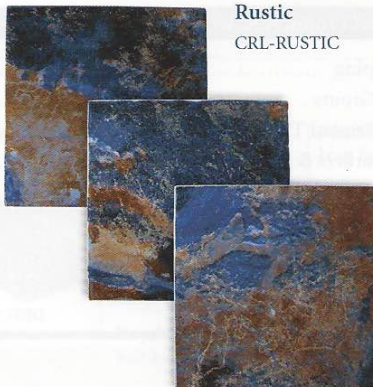

Rustic
CRL-RUSTIC