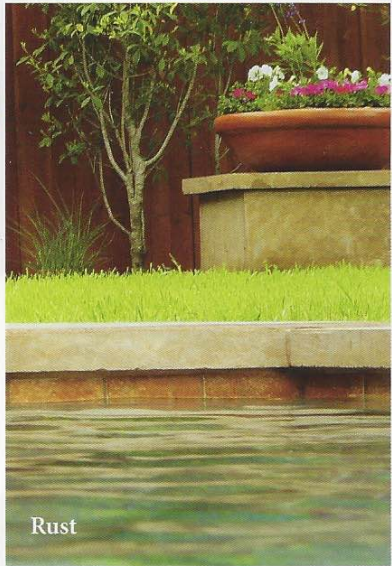

The **Iridium** tile is available in 6" x 6" bullnose tile.

Patina Green
IRD-PATINA

Cobalt Blue
IRD-COBLUE

Light Blue
IRD-LTBLUE

Terra Brown
IRD-TERRA

Size: 6" x 6", 2" x 2" & Deco
6" x 6": 4 pcs. = 1.0 sq. ft. nominal | 2" x 2": 1 sht. = 1.0 sq. ft.