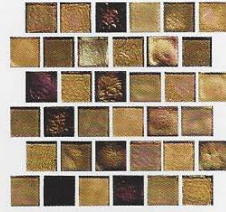

Dohoney
OCN-DOHENEY