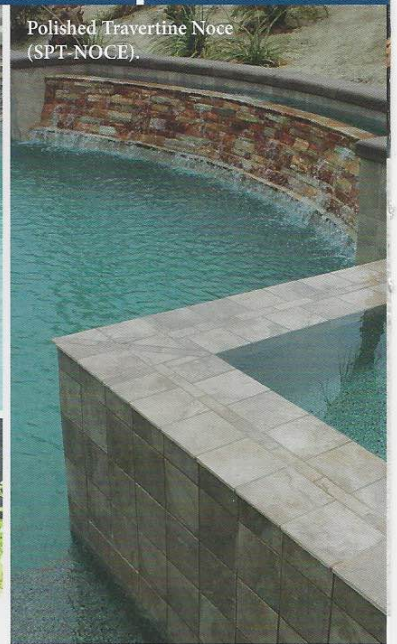

Polished Travertine Noce
(SPT-NOCE).

Polished Travertine Noce
(SPT-NOCE).

Quartzite Classic Beige
(SQZ-BEIGE).

Polished Travertine

Silver
SPT-SILVER

Noce
SPT-NOCE

Beige
SPT-BEIGE

 This tile is available in a 3" x 12" bullnose. **Note:** Shiny, polished porcelain tiles. **Size:** 6" x 6"
4 pcs. = 1.0 sq. ft. nominal