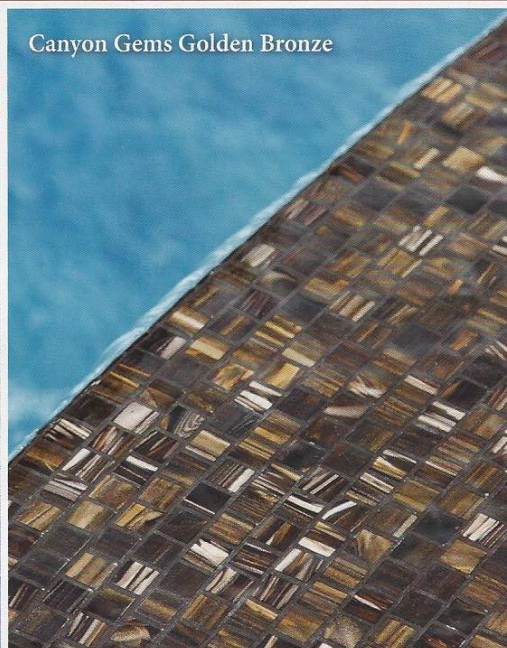

Ocean Scapes Design

Jules Rustic Mocha Blend

Jules Bright Cobalt Blue Blend

Glass Tile Collection

Jules Rustic Blue Blend

Canyon Gems Golden Bronze

Lightwaves

Size: 1" x 1", 2" x 2" & 1" x 2"
 1 sht. = 0.97 sq. ft.