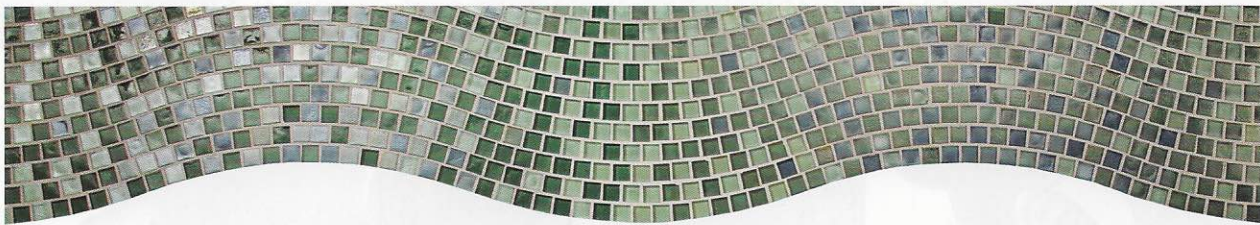

**Aquamarine
Wave**
OCN-AQUAMARINE
WAVE

**Marine
Mini Blend**
5/8" x 5/8"
OCN-MARINE MINI

**Marine
Wave**
OCN-MARINE
WAVE

**Surfside
Mini Blend**
5/8" x 5/8"
OCN-SURFSIDE MINI

**Surfside
Wave**
OCN-SURFSIDE
WAVE

* Waves are sold in sets of interlocking sheets (Sheet A and Sheet B).

Size: 5/8" x 5/8"
5/8" x 5/8" Sheet = 1.0 sq. ft.

Boutique Special Order

Images enlarged to show detail.

**Cascade
Mini Blend**
5/8" x 5/8"
OCN-CASCADE MINI