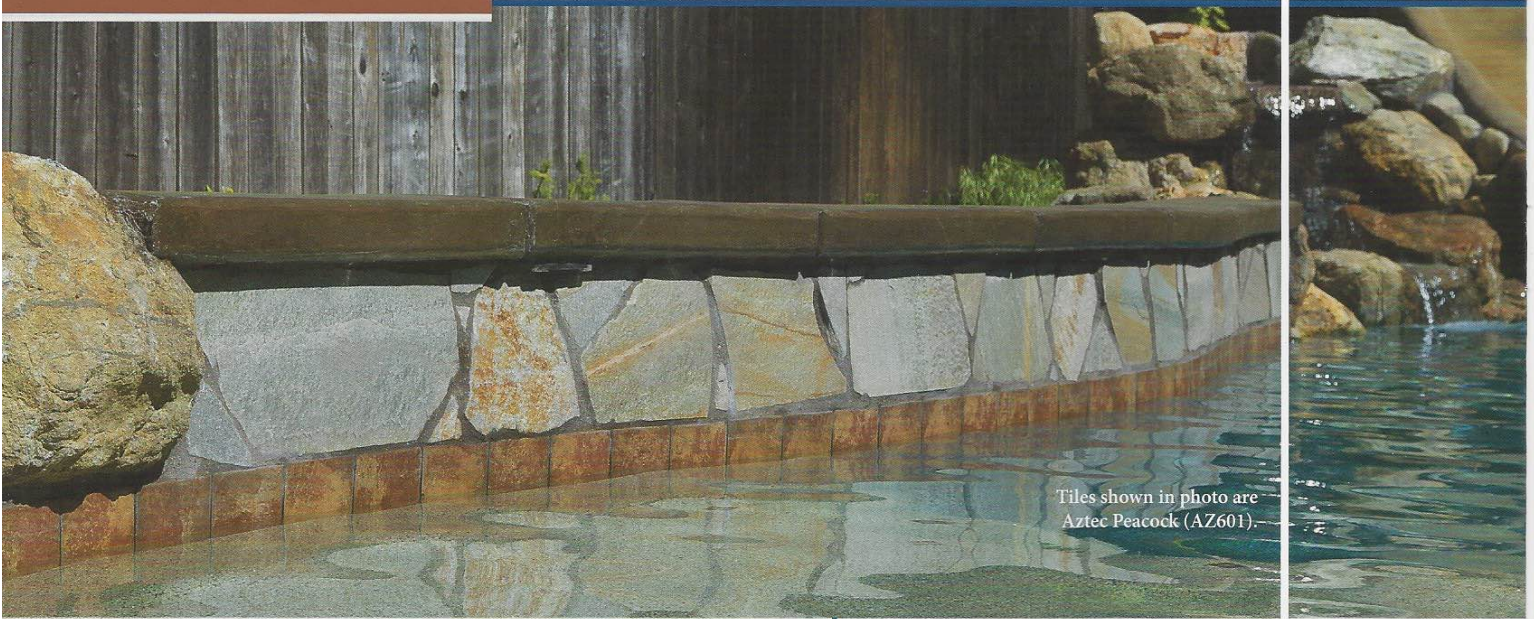

Aztec

Size: 6" x 6", 2" x 2" & Deco

6" x 6": 4 pcs. = 1.0 sq. ft. nominal | 2" x 2": 1 sht. = 1.0 sq. ft.

Tiles shown in photo are Aztec Peacock (AZ601).

The Aztec tile is available in 6" x 6" bullnose tile.