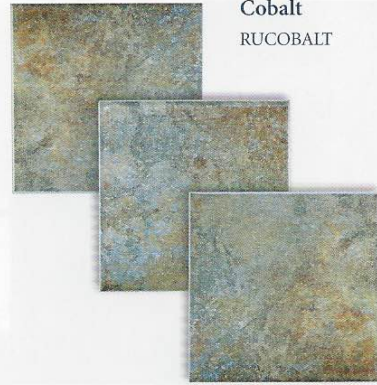

Cobalt 2" x 2"
RUCOBALT2X2

Cobalt
RUCOBALT