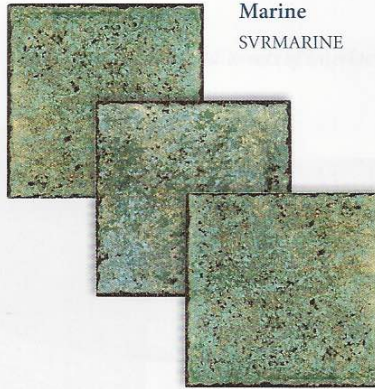

Marine Deco
SVRMARINE
DECO

Marine
SVRMARINE