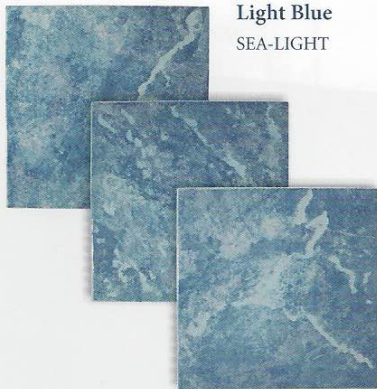

Light Blue
SEA-LIGHT