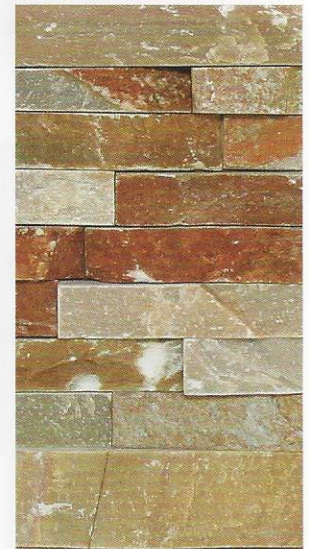

Bark
BVSLG9001

Classic
BVQLG9002

Slate
BVSLG9003

Rust
BVQLG9004

Quartzite

Tile & Coping

Tiles shown in photo are
Quartzite Golden Harvest 2x2
(BVQMS9002).

The Quartzite Tile, Coping and Decking series is a complete and coordinated pool and landscaping line. Select from 2 natural stone mosaic tiles to make a captivating splash at your pool's waterline, surrounded by a stone coping border and finished off with a matching, mosaic decking stone.