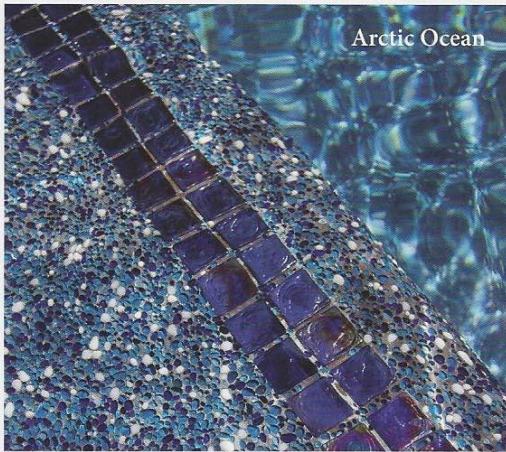

Stackstones

Rust Multicolor Field
SST-RUST

Classic Beige Field
SST-CLASSIC

Rust Multicolor Corner
SST-RUST CNR

Classic Beige Corner
SST-CLASSIC CNR

Size: 6" x 16" Linear
Panel & Corner

Jules Bright Cobalt Blue Blend