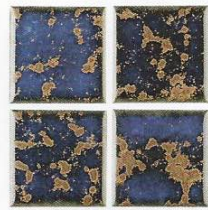

Marine
Green
DSF90

Teal
Green
DSF91

Caribbean
Blue
DSF95

Cobalt
Blue
DSF50

Terra
Blue
DSF10

Blue
DSF20

The Discovery Field tile is available in bullnose and quarter round trim tiles.

Discovery