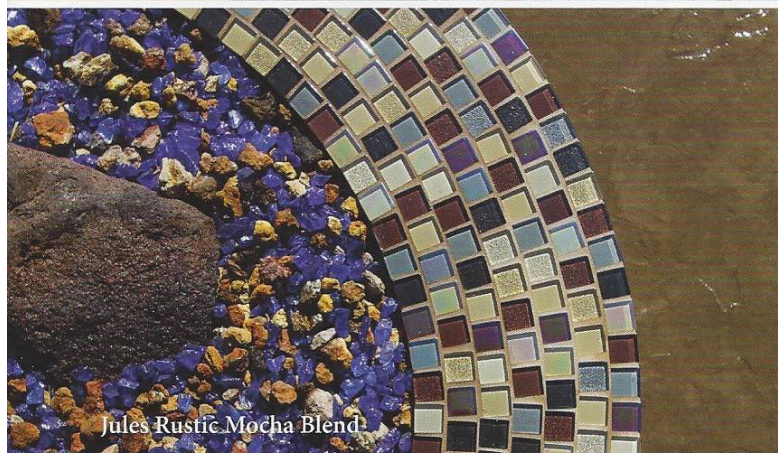

Jules Rustic Mocha Blend