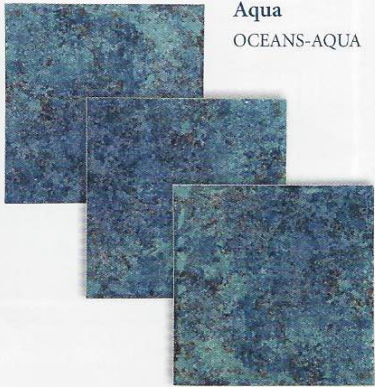

Size: 6" x 6"
4 pcs. = 1.0 sq. ft. nominal

Oceans

Tiles shown in photo are
Oceans Blue (OCEANS-BLUE)

The Oceans tile is available in 6" x 6" bullnose
and quarter round tiles.

Aqua
OCEANS-AQUA

Marine
OCEANS-MARINE