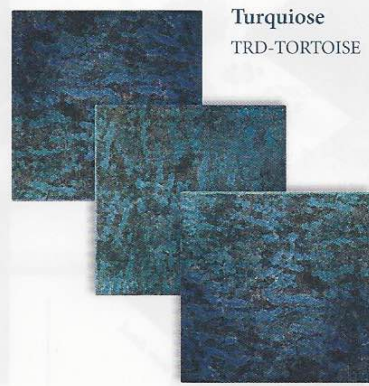

Turquoise
TRD-TORTOISE