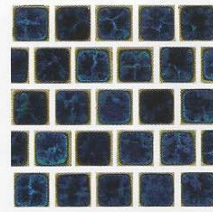

Ocean Blue
MK1332