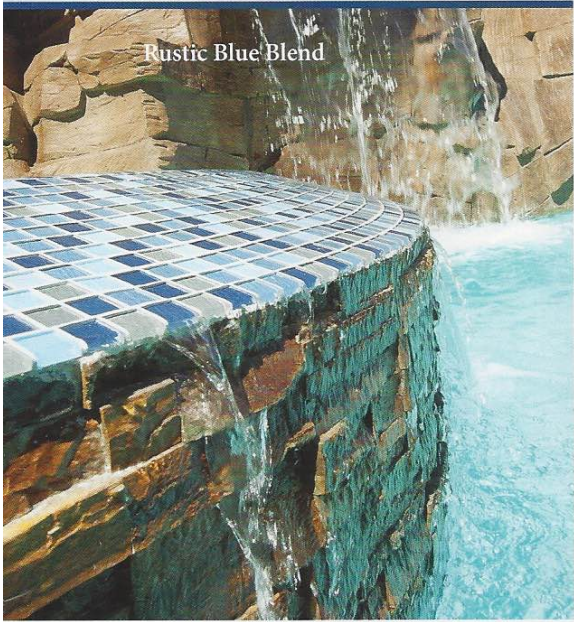

Size: 1" x 1" Glass Tiles
1 sht. = 1.0 sq. ft.

Files shown in photo are
Jules Bright Cobalt Blue Blend (9575-5AT).

**Rustic
Mocha Blend**
9912-5AT

**Rustic
Blue Blend**
9730-5AT

**Aqua
Blend**
9734-5AT

**Bright Cobalt
Blue Blend**
9575-5AT

Rustic Blue Blend

Rustic Blue Blend

Rustic Mocha Blend

Rustic Mocha Blend

Rustic Blue Blend

Rustic Mocha Blend

Rustic Mocha Blend

Nebula