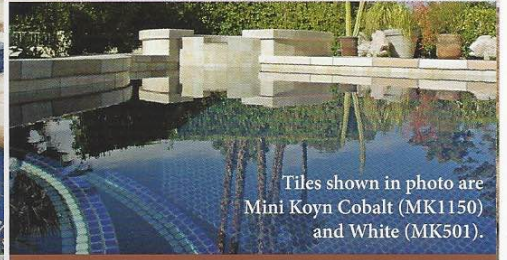

Mediterranean Blue
PA32

Images enlarged to show detail.

Size: 1" x 1"
MK: 1 sht. = 1.0 sq. ft.

Mini Koyn

Raised White
MK400

Blue
MK560

Pacific Blue
MK1341

NOTE: These 1"x1" tiles are available in limited quantities. Consult your local Sales Center for availability.