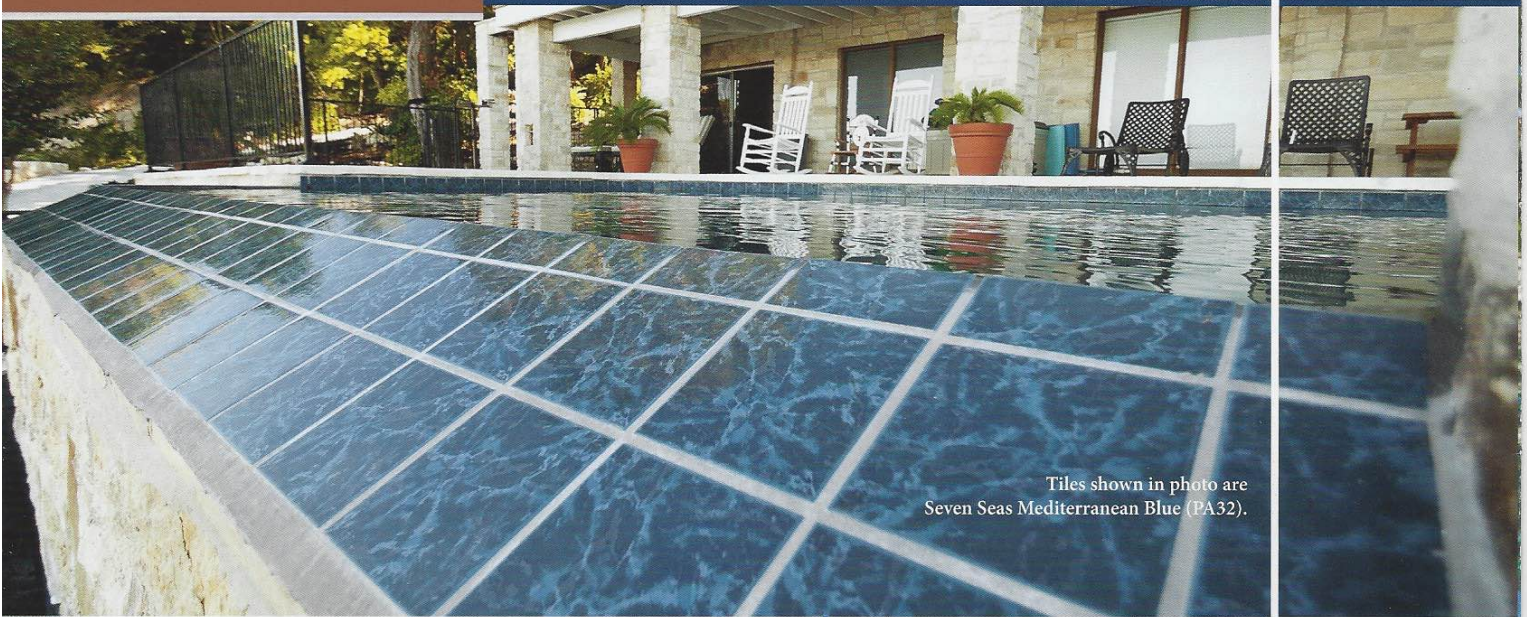

Seven Seas

Size: 6" x 6" & Deco
6" x 6": 4 pcs. = 0.92 sq. ft. nominal

Tiles shown in photo are
Seven Seas Mediterranean Blue (PA32).

The Seven Seas tile comes in a 3" x 12" bullnose tile.