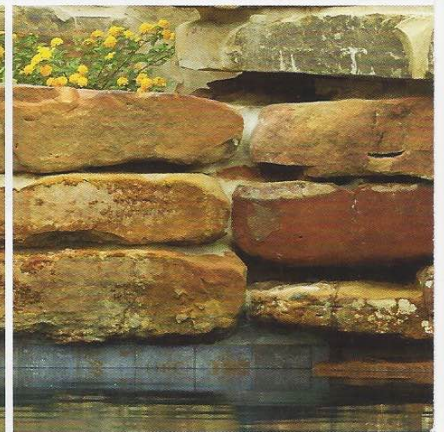

Marine 3" x 3"
TRP-MARINE3

Marine 1" x 2"
TRP-MARINE BRK

Ocean Deco
TRP-OCEAN HIB

Ocean
TRP-OCEAN6

Ocean 3" x 3"
TRP-OCEAN3

Ocean 1" x 2"
TRP-OCEAN BRK

Size: 6" x 6", 2" x 2" & Deco
 6" x 6": 4 pcs. = 1.0 sq. ft. nominal | 2" x 2": 1 sht. = 1.0 sq. ft.