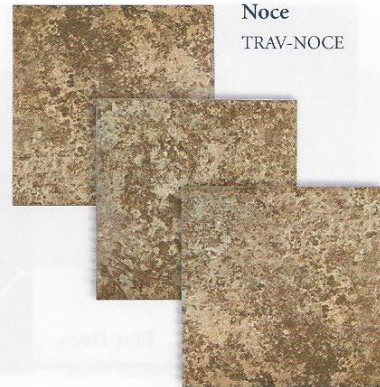

Silver Deco
GMS-SILVER DECO

Quarries

Size: 6" x 6" & Deco
6" x 6": 4pcs. = 1.0 sq. ft. nominal

Tiles shown in photo are Quarries Classico (TRAV-CLASSICO).

The Quarries tile is available in 3" x 12" bullnose tile.