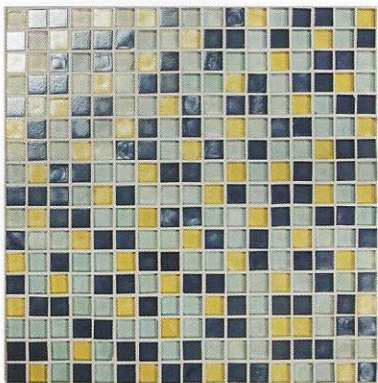

**Laguna
Mini Blend**
5/8" x 5/8"
OCN-LAGUNA MINI