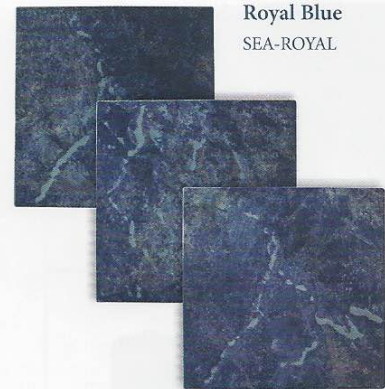

Royal Blue
SEA-ROYAL