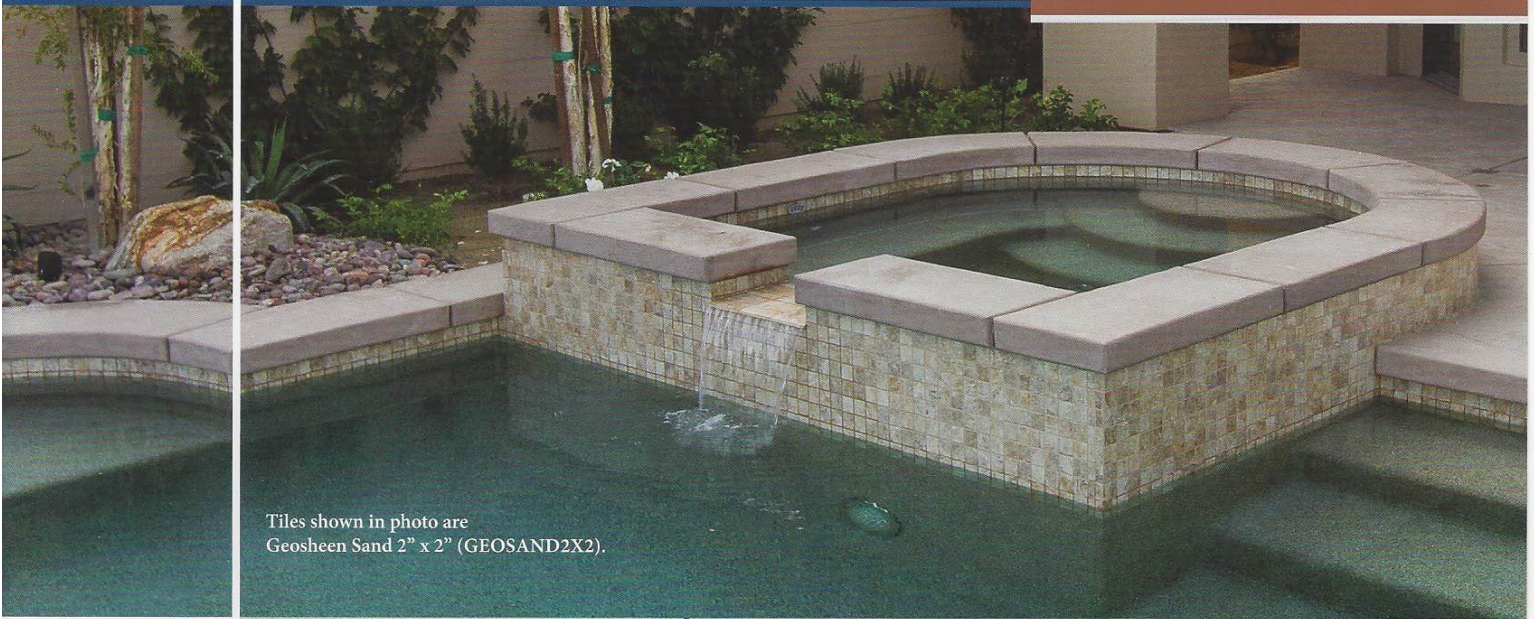

Size: 6" x 6", 2" x 2" & Deco
6" x 6": 4 pcs. = 1.0 sq. ft. nominal | 2" x 2": 1 sht. = 1.0 sq. ft.

Geosheen

Tiles shown in photo are
Geosheen Sand 2" x 2" (GEOSAND2X2).

Note: This tile is subject to extreme shade variations.

The Geosheen tile is available in 6" x 6" bullnose tile.