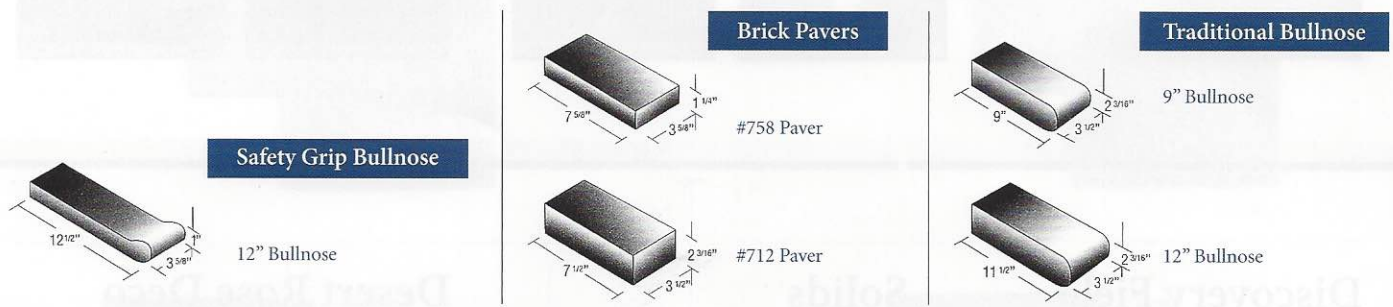

Desert Rose Deco

RX7504810D
(Sold by the piece)

Water Features

See your local NPT Design Center for available options.

Brick Coping & Bricks

Colored Grouts

White
GRT-WHITE

Cream
GRT-CREAM