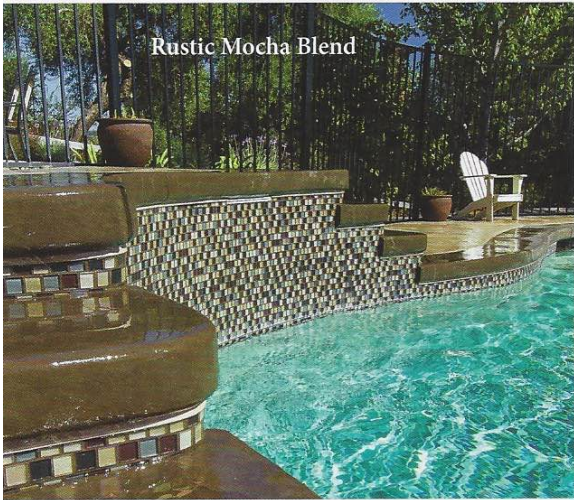

Rustic Mocha Blend