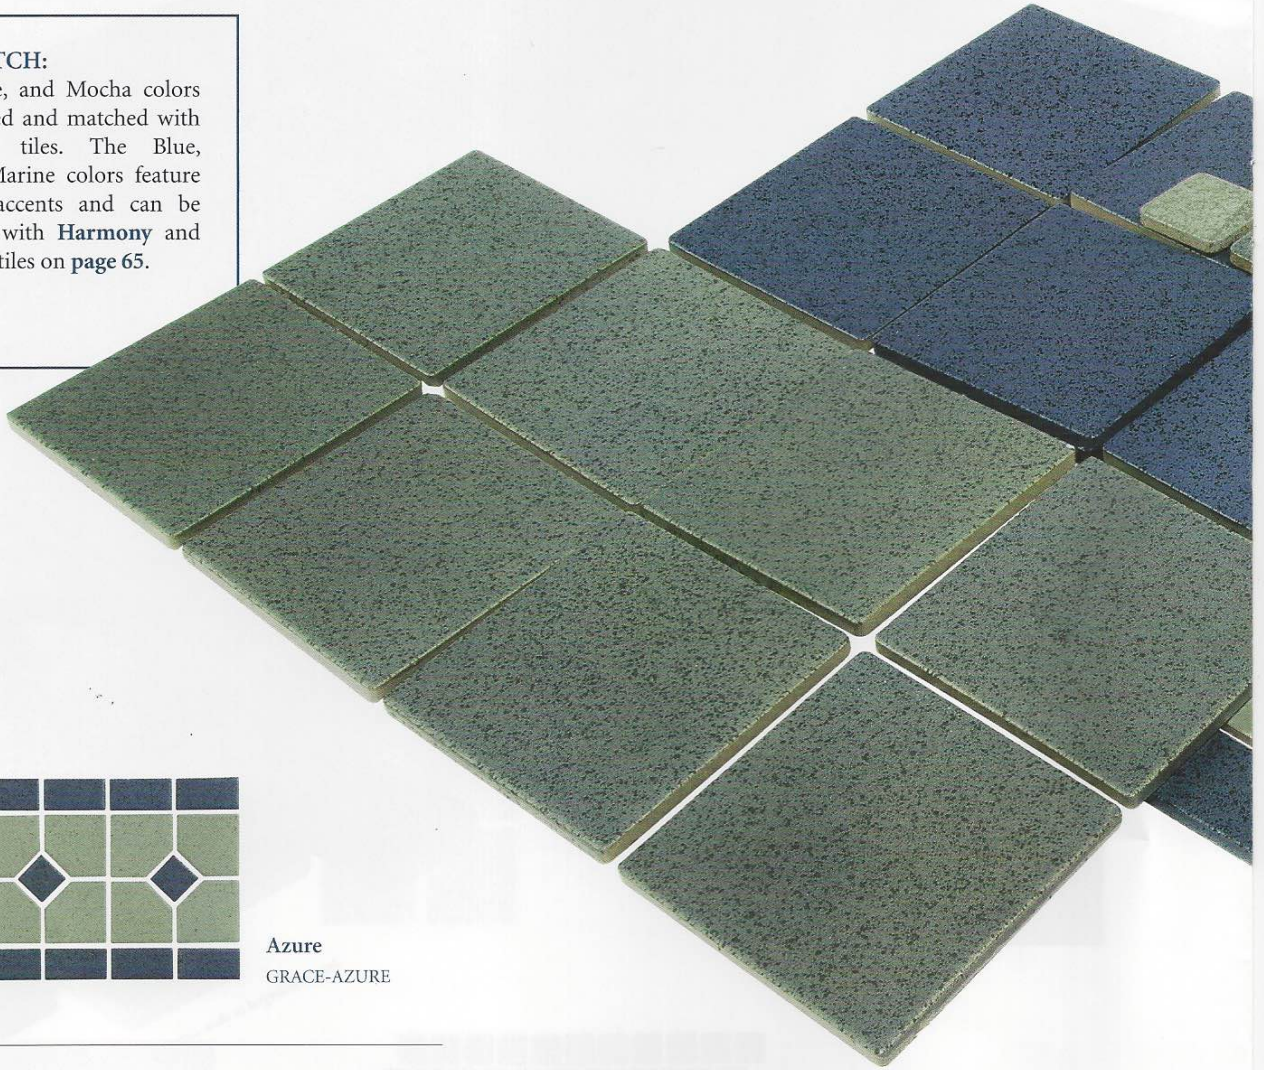

Grace

Size: Mosaic Border
Mosaic Border: 1 sht. = 0.91 sq. ft.

MIX & MATCH:

Grace, Azure, and Mocha colors may be mixed and matched with Cornerstone tiles. The Blue, Pearl, and Marine colors feature high gloss accents and can be coordinated with **Harmony** and **Akron Field** tiles on page 65.

Azure
GRACE-AZURE