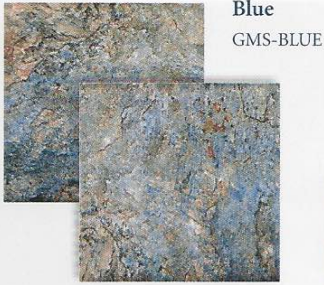

Blue Deco
GMS-BLUE DECO

Blue
GMS-BLUE