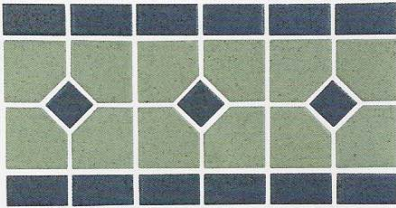

Size: 3" x 3" & 1" x 1"
3" x 3": 1 sht. = 1.0 sq. ft | 1" x 1": 1 sht. = 1.10 sq. ft.

StoneScapes

Slate 3" x 3"
ST-3SLATE

Images enlarged to show detail.

The StoneScapes tile is available in bullnose and quarter round trim tiles.
(Images enlarged to show detail.)

Slate 1" x 1"
ST-1SLATE

Blue 3" x 3"
ST-3BLUE

Blue 1" x 1"
ST-1BLUE

Grace

Size: Mosaic Border
Mosaic Border: 1 sht. = 0.91 sq. ft.

MIX & MATCH:

Grace, Azure, and Mocha colors may be mixed and matched with Cornerstone tiles. The Blue, Pearl, and Marine colors feature high gloss accents and can be coordinated with **Harmony** and **Akron Field** tiles on page 65.