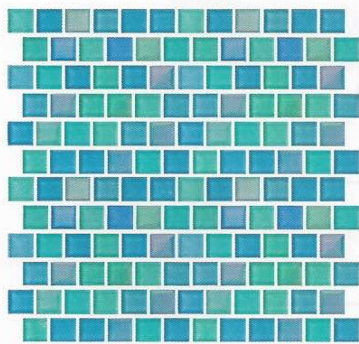

Size: 1" x 1" Glass Tiles
1 sht. = 1.0 sq. ft.

Files shown in photo are
Jules Bright Cobalt Blue Blend (9575-5AT).

**Rustic
Mocha Blend**
9912-5AT

**Rustic
Blue Blend**
9730-5AT

**Aqua
Blend**
9734-5AT

**Bright Cobalt
Blue Blend**
9575-5AT