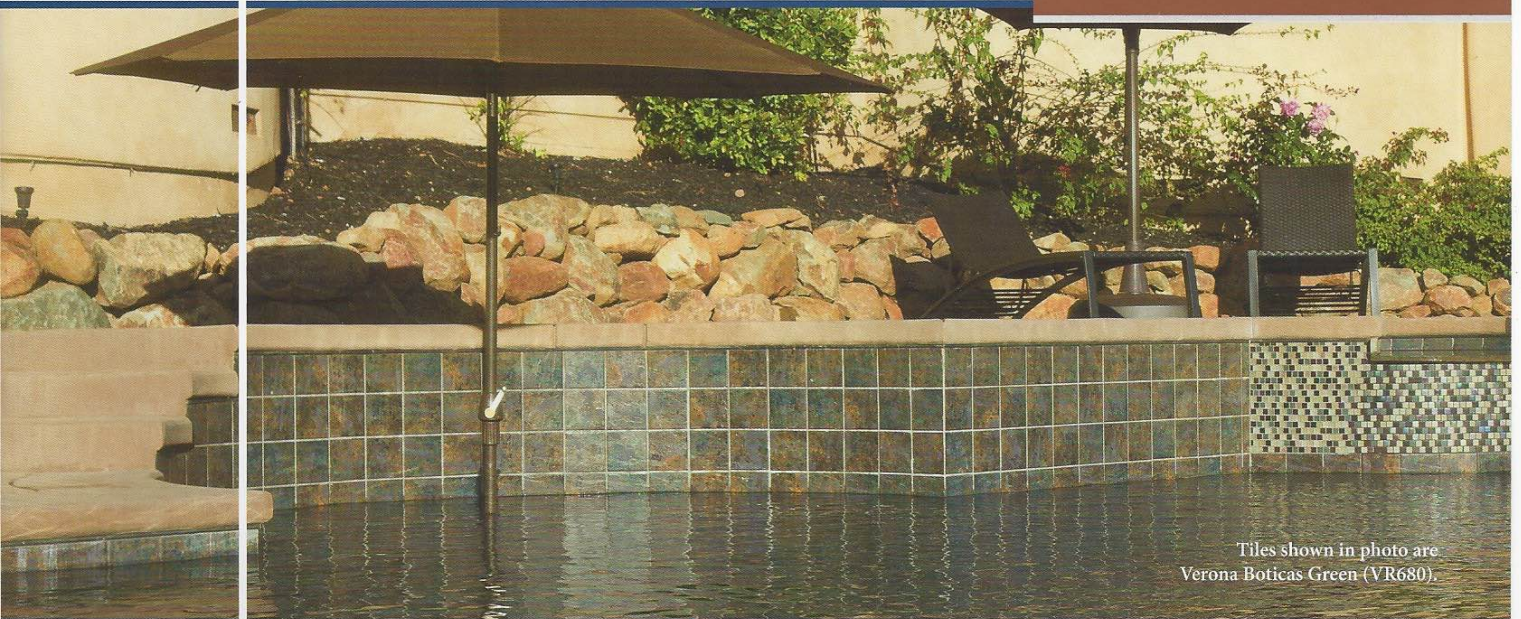

Tiles shown in photo are Verona Boticas Green (VR680).

Note: This tile is subject to wide shade variations.

The Verona tile is available in a 3" x 12" bullnose tile.

Escapes

Size: Mosaic Pattern
1 sht = 1.06 sq.ft.