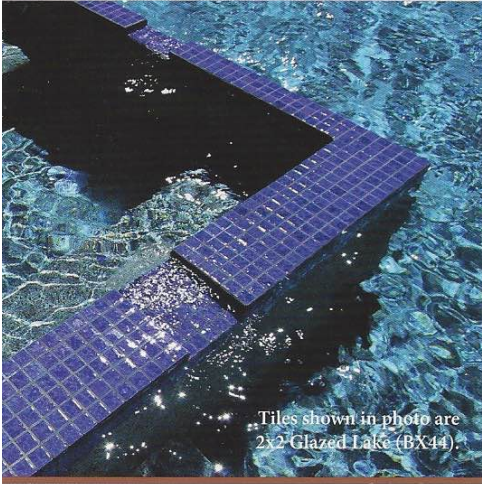

2x2 Glazed

Size: 2" x 2"

BX: 1 sht. = 1.07 sq. ft. | HM: 1 sht. = 1.088 sq. ft.

Tiles shown in photo are 2x2 Glazed Lake (BX44).

Unglazed

Size: 2" x 2" & 1" x 1"

1 sht. = 2.0 sq. ft.