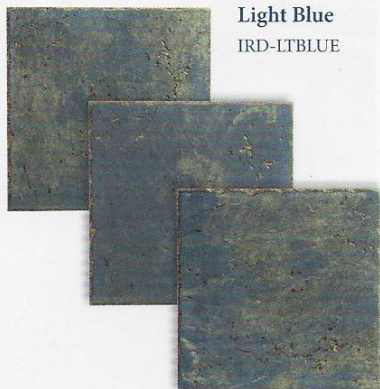

Light Blue
IRD-LTBLUE