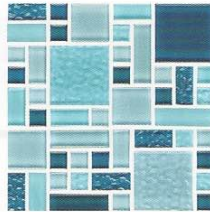

Imperial
FS-IMPERIAL