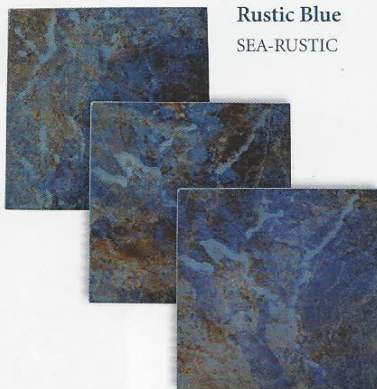

The Blue Seas tile is available in 6" x 6" bullnose tile.

Light Blue
SEA-LIGHT

Royal Blue
SEA-ROYAL

Rustic Blue
SEA-RUSTIC

Teal
SEA-TEAL

Please Note: The shade of tiles & stone varies within any given color. Visit an NPT Design Center to view samples & always approve the actual product prior to installation. www.nptpool.com