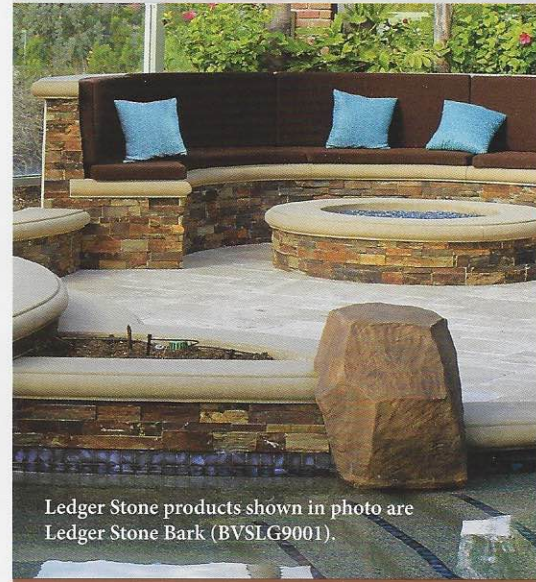

Ledger Stone

1 field panel = 1.33 sq. ft.

Ledger Stone products shown in photo are Ledger Stone Bark (BVSLG9001).

Irregularly stacked surfaces with wide color and thickness variations fit together easily for a naturally random appearance - a simple and sophisticated way to add a complete, coordinated look to your backyard entertainment environment!