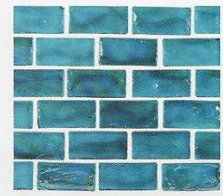

Lagoon 1" x 2"
1X2083 LAGOON