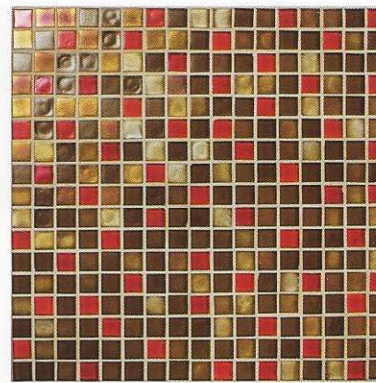

**Ember
Mini Blend**
5/8" x 5/8"
OCN-EMBER MINI