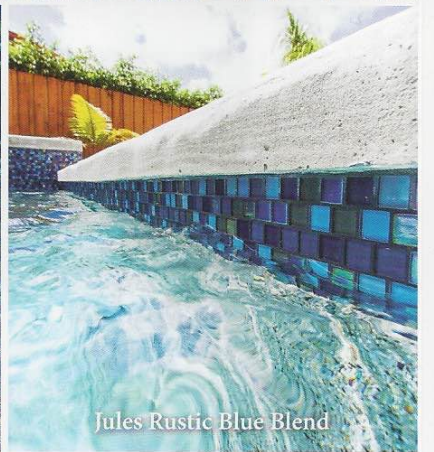

Stackstones

Rust Multicolor Field
SST-RUST

Classic Beige Field
SST-CLASSIC

Rust Multicolor Corner
SST-RUST CNR

Classic Beige Corner
SST-CLASSIC CNR

Size: 6" x 16" Linear
Panel & Corner

Jules Bright Cobalt Blue Blend

Ocean Scapes Design

Jules Rustic Mocha Blend

Jules Bright Cobalt Blue Blend

Glass Tile Collection

Jules Rustic Blue Blend

Canyon Gems Golden Bronze

Lightwaves

Size: 1" x 1", 2" x 2" & 1" x 2"
 1 sht. = 0.97 sq. ft.