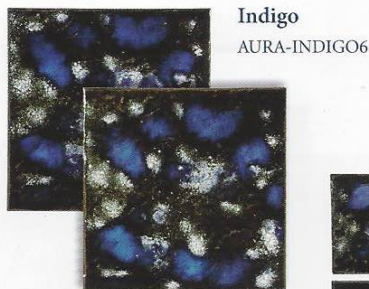

Indigo
AURA-INDIGO6

Indigo 3" x 3"
AURA-INDIGO