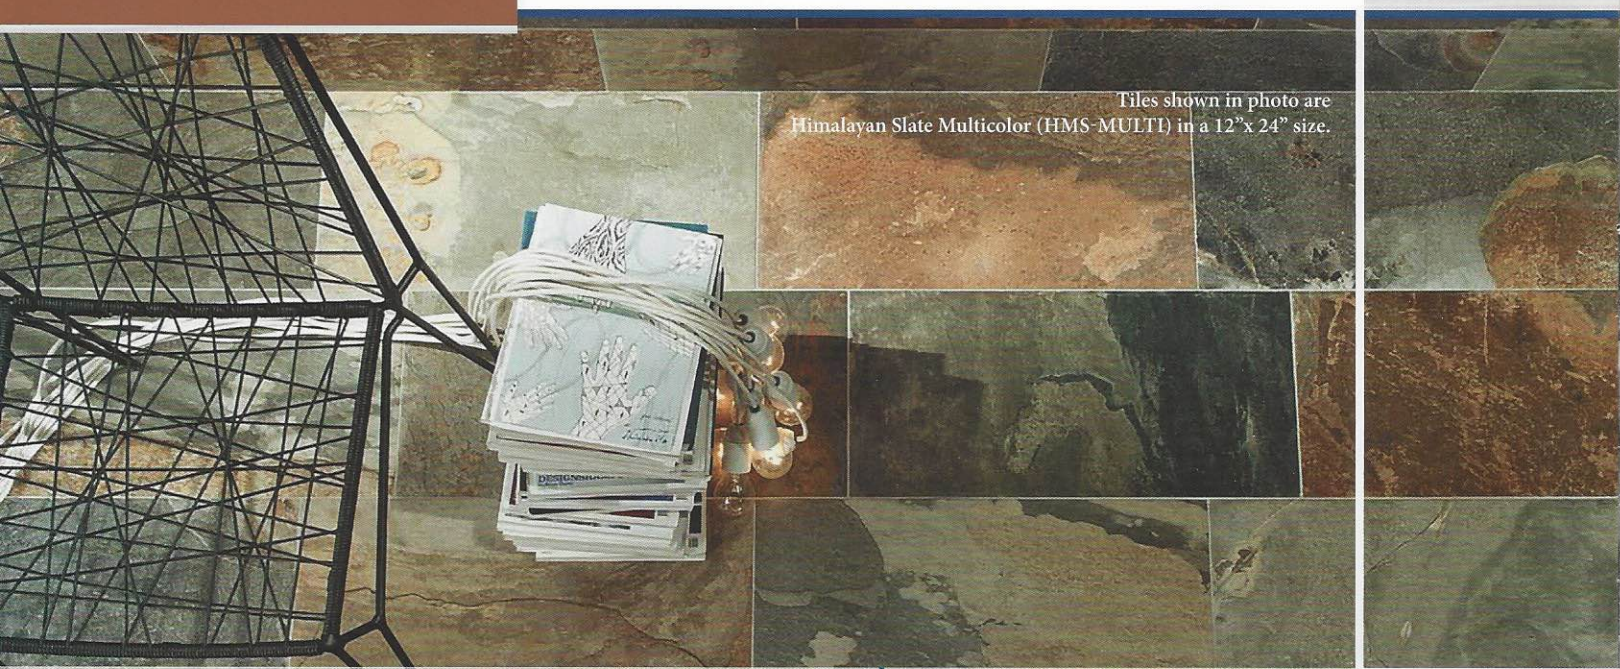

Himalayan Slate

Size: 6" x 6" & 2" x 2"

6" x 6": 4 pcs. = 1.0 sq. ft. nominal | 2" x 2": 1 sht. = 1.0 sq. ft.

Tiles shown in photo are Himalayan Slate Multicolor (HMS-MULTI) in a 12" x 24" size.

The Himalayan Slate tile comes in a 3" x 12" bullnose tile.

Note: This tile has extreme color and shade variations.