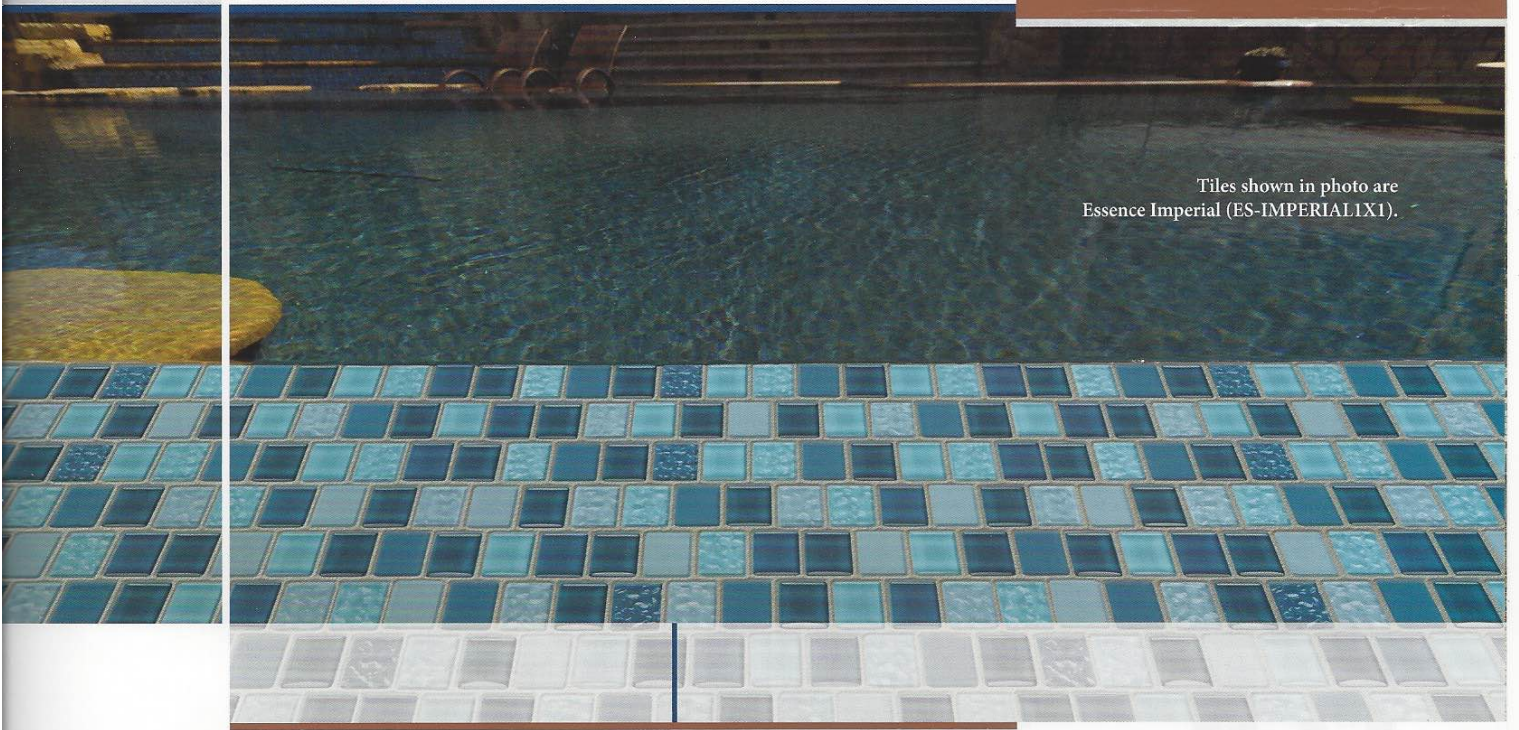

Size: 1" x 1" & 1" x 2" Glass Tiles
1 sht. = 0.9684 sq. ft.

Essence

Tiles shown in photo are
Essence Imperial (ES-IMPERIAL1X1).

Imperial 1" x 1"
ES-IMPERIAL1X1