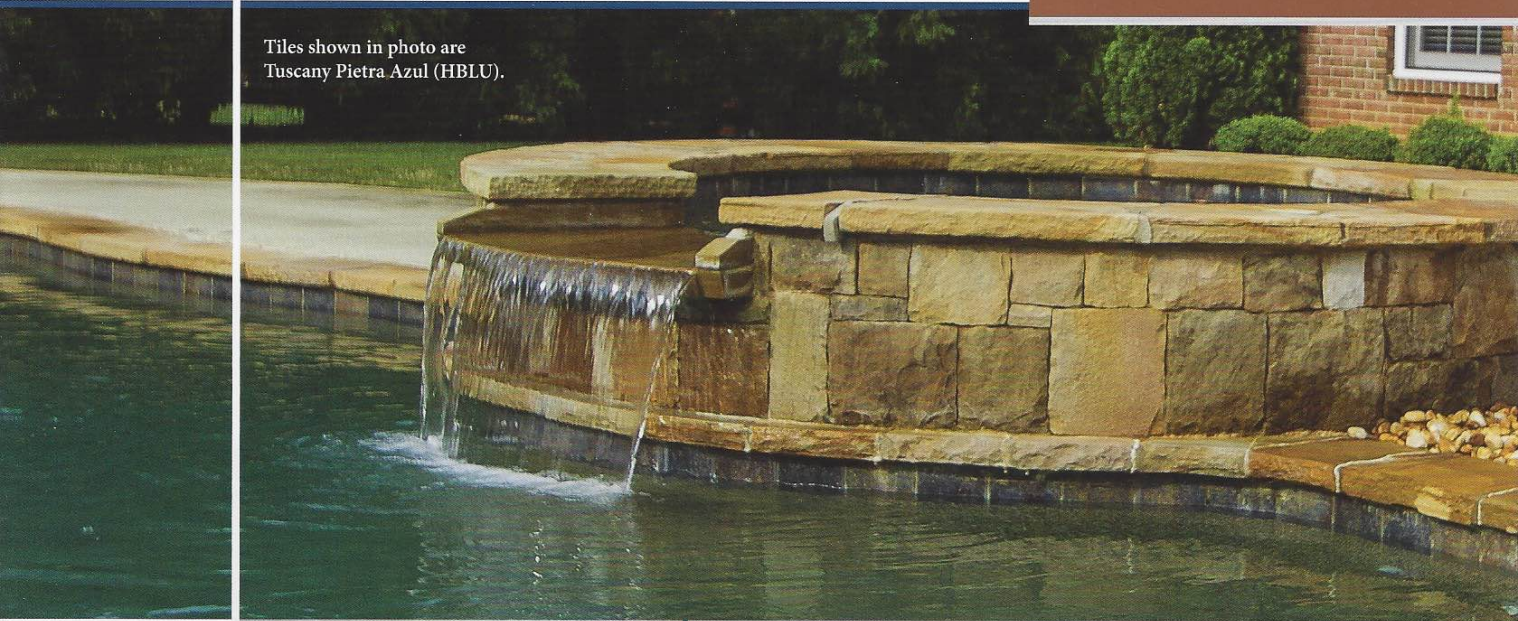

Size: 6" x 6", 2" x 2" & Deco
6" x 6": 4 pcs. = 1.0 sq. ft. nominal | 2" x 2": 1 sht. = 1.0 sq. ft.

Tuscany

Tiles shown in photo are
Tuscany Pietra Azul (HBLU).

Note: This tile is subject to wide shade variations.

The Tuscany tile is available in a 3" x 12" bullnose tile.