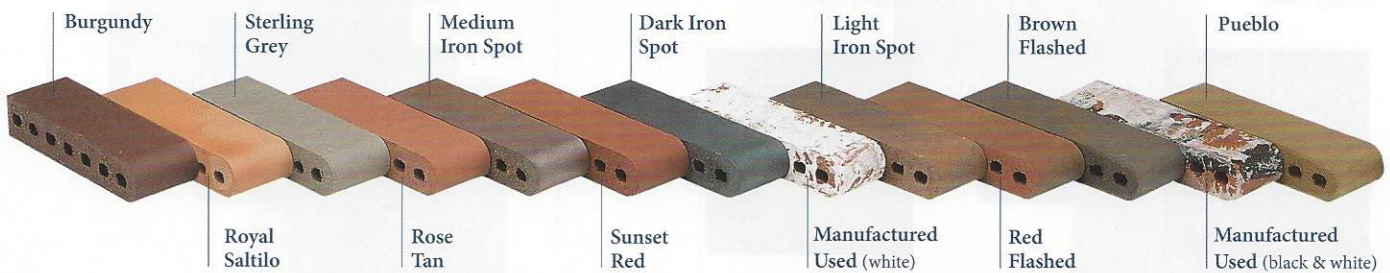

Desert Rose Deco

RX7504810D
(Sold by the piece)

Water Features

See your local NPT Design Center for available options.

Brick Coping & Bricks

Colored Grouts

White
GRT-WHITE

Cream
GRT-CREAM