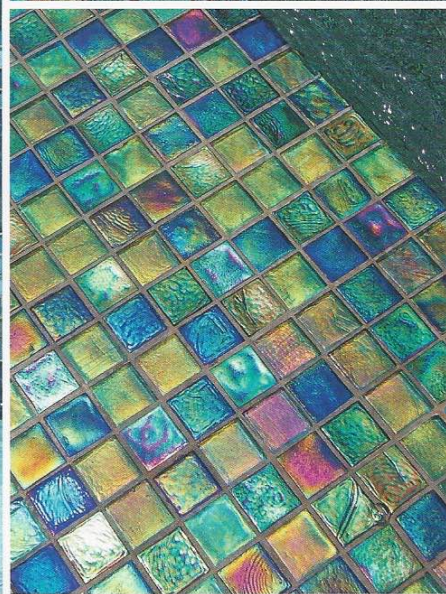

*Verona
Boticas Green*

*Fusion
Pinwheel*