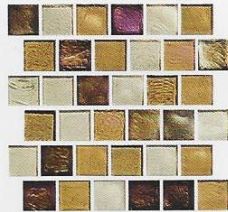

Beacons
OCN-BEACONS