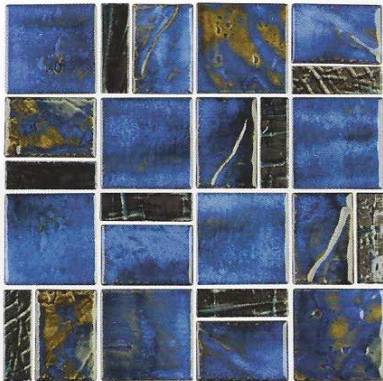

Coastal Blue
ESC-BLGLOSS