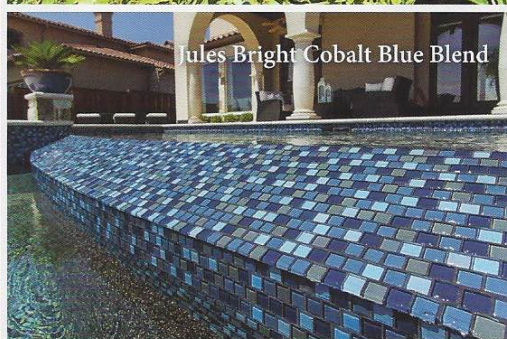

Stackstones

Rust Multicolor Field
SST-RUST

Classic Beige Field
SST-CLASSIC

Rust Multicolor Corner
SST-RUST CNR

Classic Beige Corner
SST-CLASSIC CNR

Size: 6" x 16" Linear
Panel & Corner

Jules Bright Cobalt Blue Blend

Ocean Scapes Design

Jules Rustic Mocha Blend

Jules Bright Cobalt Blue Blend

Glass Tile Collection

Jules Rustic Blue Blend

Canyon Gems Golden Bronze

Lightwaves

Size: 1" x 1", 2" x 2" & 1" x 2"
 1 sht. = 0.97 sq. ft.