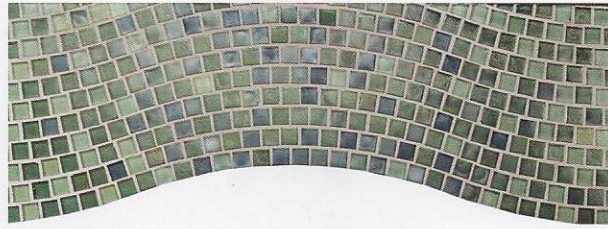

Lakewood

Size: 5/8" x 5/8"

5/8" x 5/8" Sheet = 1.0 sq. ft. | 5/8" Wave Set: 2 sht. = 1.185 sq. ft.

Wave Sheet A: .5925 sq. ft. | Wave Sheet B: .5925 sq. ft.

**Aquamarine
Mini Blend**
5/8" x 5/8"
OCN-AQUAMARINE MINI