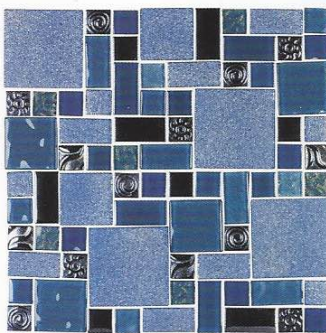

Soleil

Size: 1" x 1" Glass Tiles & Mosaic Pattern
1 sht. = 1.0 sq.ft

Tiles shown in photo are
Soleil Cleo Blue (CLEO).

Anubis Gold 1" x 1"
ANUBIS1X1

Anubis Gold
ANUBIS

Cleo Blue 1" x 1"
CLEO1X1

Cleo Blue
CLEO