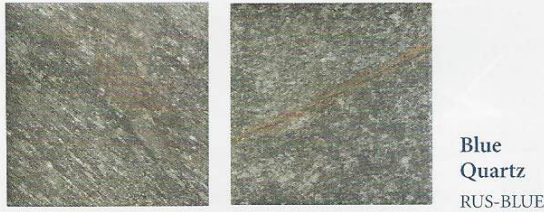

Cobalt
OCEANS-COBALT

Blue
OCEANS-BLUE

Rushmore

Size: 6" x 6" & 2" x 4"

6" x 6": 4 pcs. = 1.0 sq. ft. nominal | 2" x 4": 1 sht. = 1.0 sq. ft.

Blue Quartz
RUS-BLUE

Blue Quartz
2" x 4"
RUS-BLUE2X4

Crystal Quartz
2" x 4"