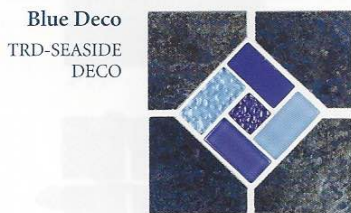

Blue Deco
TRD-SEASIDE
DECO