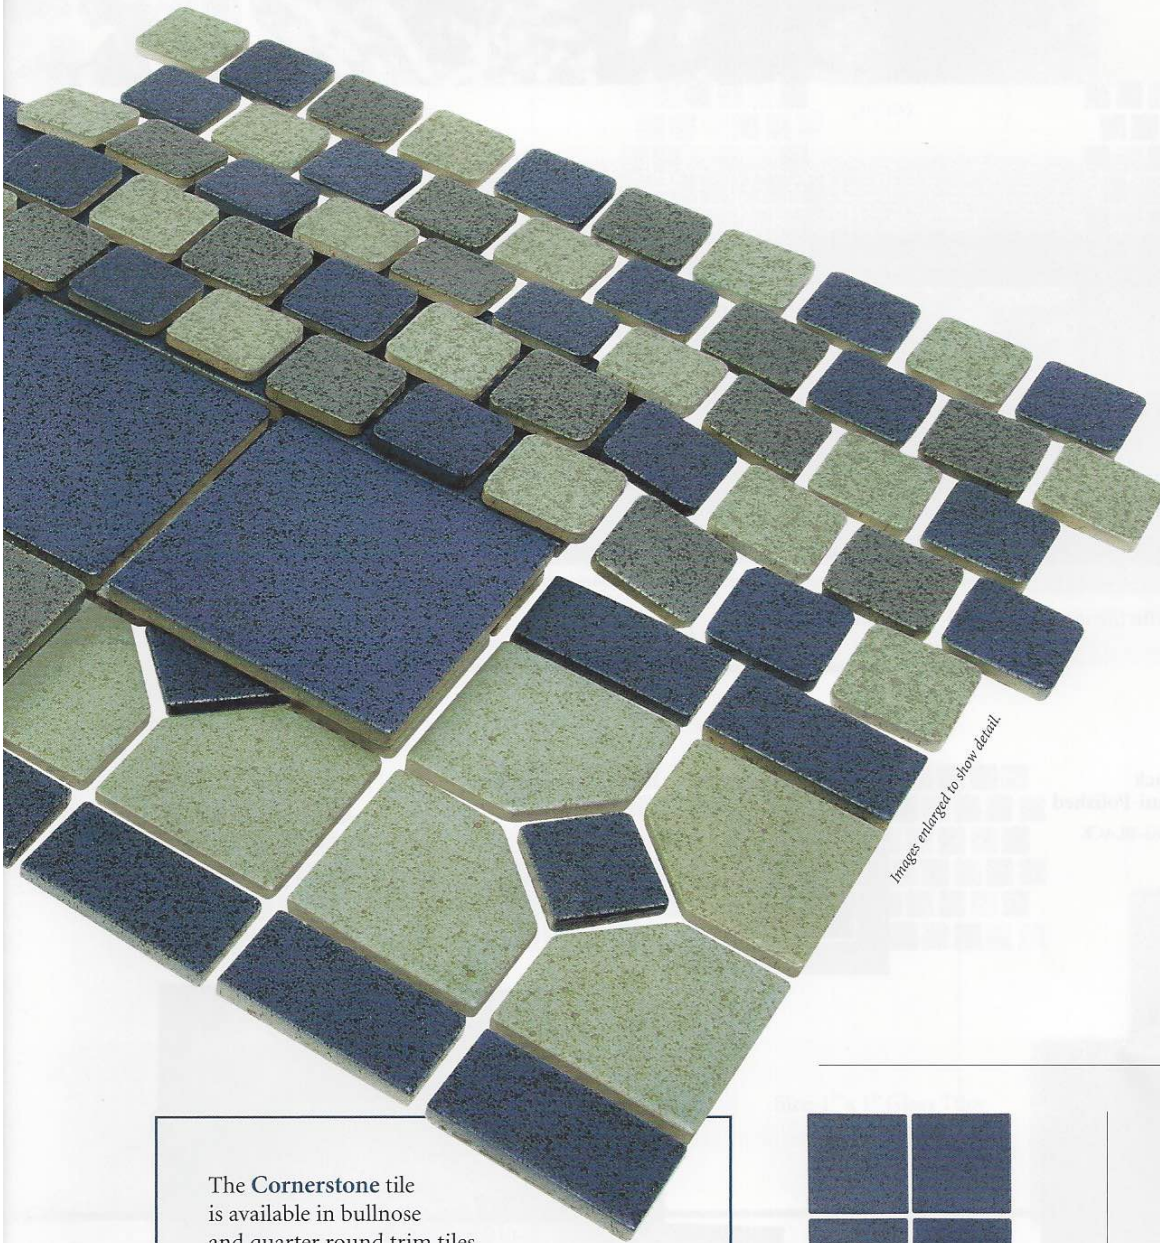

Azure
GRACE-AZURE

Marine
GRACE-CHARM

Mocha
GRACE-MOCHA

Blue
GRACE-POISE

Pearl
GRACE-BLISS

Size: 3" x 3" & 1" x 1"
 3" x 3": 1 sht. = 1.05 sq. ft | 1" x 1": 1 sht. = 1.0 sq. ft.

Cornerstone

Images enlarged to show detail.