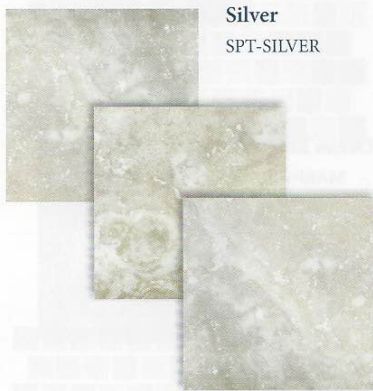

Polished Travertine Noce
(SPT-NOCE).

Polished Travertine Noce
(SPT-NOCE).

Quartzite Classic Beige
(SQZ-BEIGE).

Polished Travertine

Silver
SPT-SILVER

Noce
SPT-NOCE

Beige
SPT-BEIGE

 This tile is available in a 3" x 12" bullnose. **Note:** Shiny, polished porcelain tiles. **Size:** 6" x 6"
4 pcs. = 1.0 sq. ft. nominal