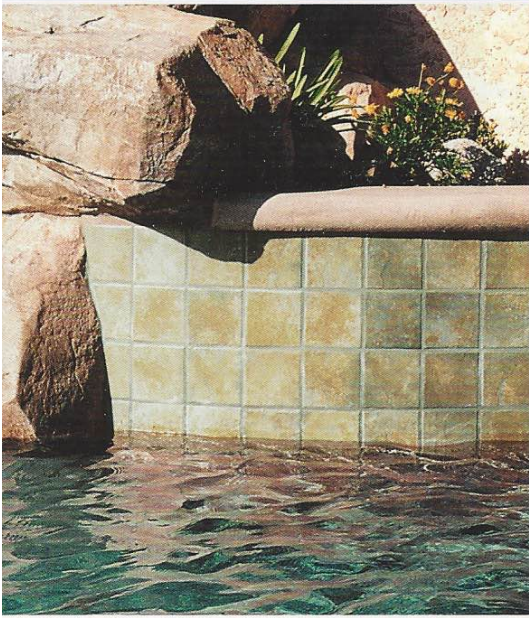

Marine 3" x 3"
TRP-MARINE3

Marine 1" x 2"
TRP-MARINE BRK

Ocean Deco
TRP-OCEAN HIB

Ocean
TRP-OCEAN6

Ocean 3" x 3"
TRP-OCEAN3

Ocean 1" x 2"
TRP-OCEAN BRK

Size: 6" x 6", 2" x 2" & Deco
 6" x 6": 4 pcs. = 1.0 sq. ft. nominal | 2" x 2": 1 sht. = 1.0 sq. ft.