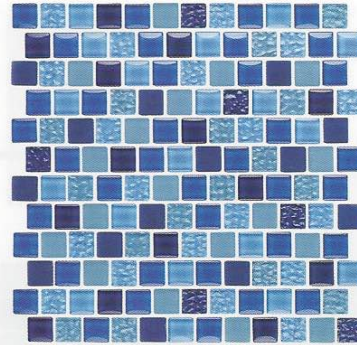

Royal 1" x 1"
ES-ROYAL1X1