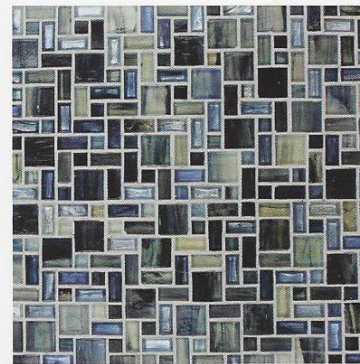

Dark Blue
COS-MILAN

Please Note: The shade of tiles & stone varies within any given color. Visit an NPT Design Center to view samples & always approve the actual product prior to installation. www.nptpool.com