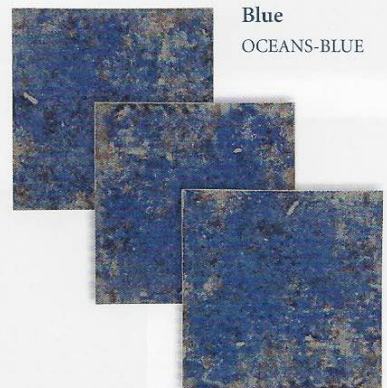

Blue
OCEANS-BLUE