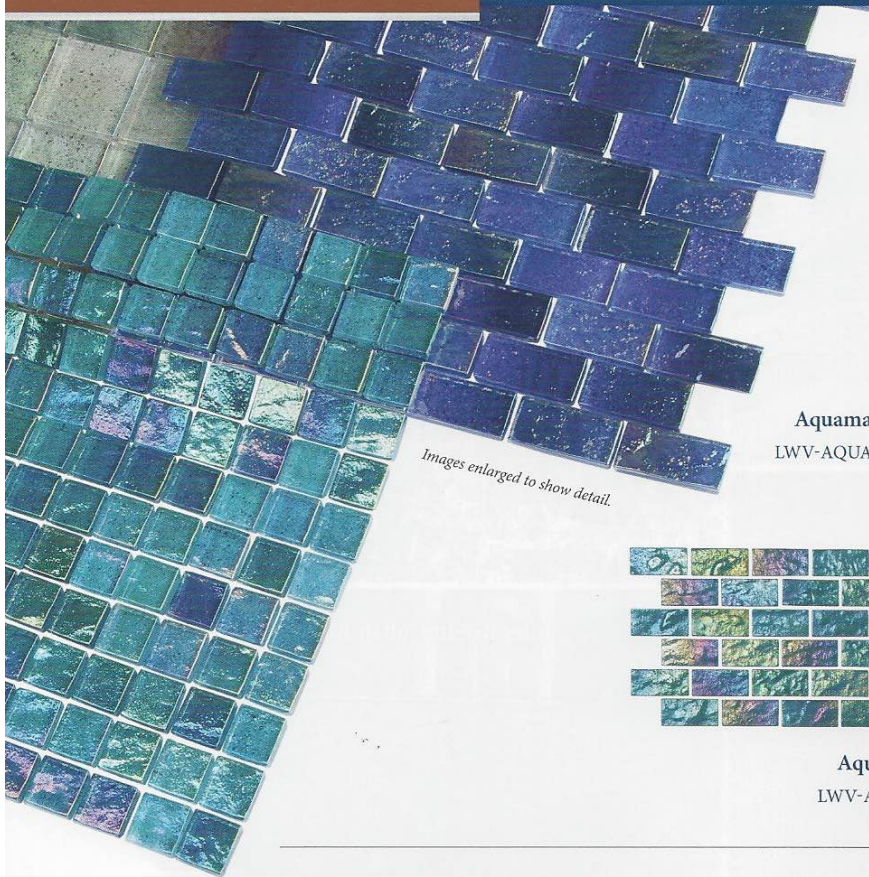

Ocean Scapes Design

Jules Rustic Mocha Blend

Jules Bright Cobalt Blue Blend

Glass Tile Collection

Jules Rustic Blue Blend

Canyon Gems Golden Bronze

Lightwaves

Size: 1" x 1", 2" x 2" & 1" x 2"
 1 sht. = 0.97 sq. ft.