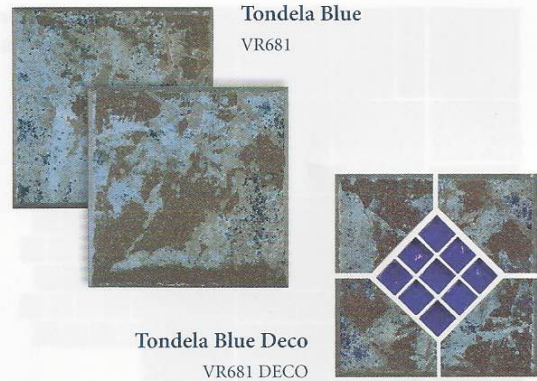

Size: 6" x 6" & Deco
6" x 6": 4 pcs. = 1.0 sq. ft. nominal

Verona

Note: This tile is subject to wide shade variations.

The Verona tile is available in a 3" x 12" bullnose tile.