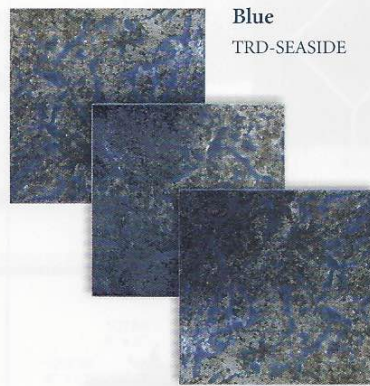

Blue
TRD-SEASIDE