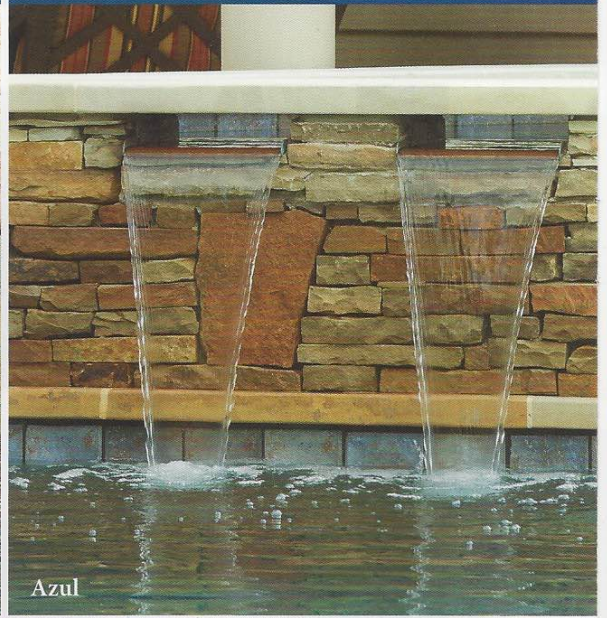

Marine 3" x 3"
TRP-MARINE3

Marine 1" x 2"
TRP-MARINE BRK

Ocean Deco
TRP-OCEAN HIB

Ocean
TRP-OCEAN6

Ocean 3" x 3"
TRP-OCEAN3

Ocean 1" x 2"
TRP-OCEAN BRK

Size: 6" x 6", 2" x 2" & Deco
 6" x 6": 4 pcs. = 1.0 sq. ft. nominal | 2" x 2": 1 sht. = 1.0 sq. ft.