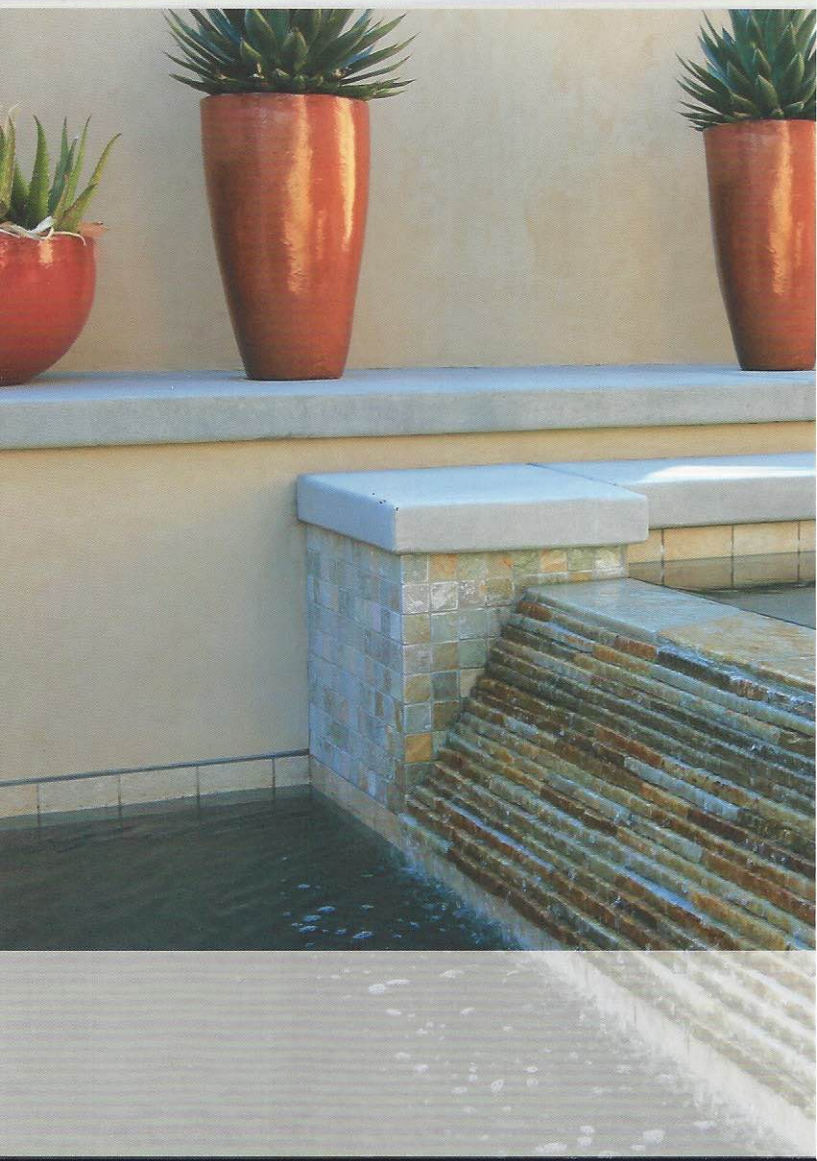

© 2015 Alliance Trading, Inc.
All rights reserved.
NPT-88-1400

Your dealer/builder/contractor is an independent business person and not an agent of National Pool Tile, SCP Distributors LLC, Superior Pool Products LLC or any of their parents, subsidiaries, or affiliates (collectively referred to as "NPT/SCP/SPP"). NPT/SCP/SPP does not accept any responsibility for any representations, statements or contracts made by any Dealer/Builder/Contractor. Color samples shown are representations of the actual product and are for identification purposes only. Because colors may vary, there is no guarantee that the actual color will be an exact match to the image shown. Always check products for proper color and size prior to installation. Use constitutes acceptance. Warranty claims cannot be considered once products are used or installed. Manufacturers reserve the right to change product selections and/or make product modifications. All products may not be available in all areas.

Scan this QR code to visit
nptpool.com.