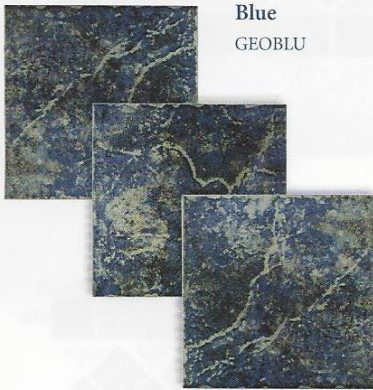

Geosheen

Tiles shown in photo are
Geosheen Sand 2" x 2" (GEOSAND2X2).

Note: This tile is subject to extreme shade variations.

The Geosheen tile is available in 6" x 6" bullnose tile.

Blue Deco
GEOBLU
DECO

Rust Deco
GEORUST
DECO

Sand Deco
GEOSAND
DECO

Blue
GEOBLU

Rust
GEORUST

Sand
GEOSAND

Blue 2" x 2"
GEOBLU2X2

Rust 2" x 2"
GEORUST2X2

Sand 2" x 2"
GEOSAND2X2