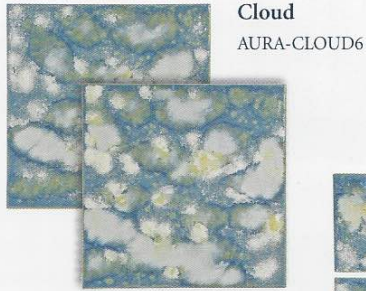

Iberia

Size: 3" x 3"
1 sht. = 1.06 sq. ft.

Cadiz

La Mancha

Santiago

Images enlarged to show detail.

Size: 6" x 6" & 3" x 3"
6" x 6": 4 pcs. = 1.0 sq. ft. nominal | 3" x 3": 1 sheet - 1.05 sq. ft.

Aura