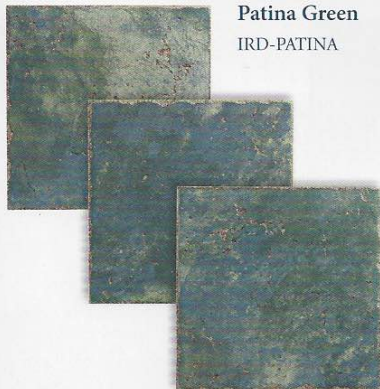

Patina Green
IRD-PATINA