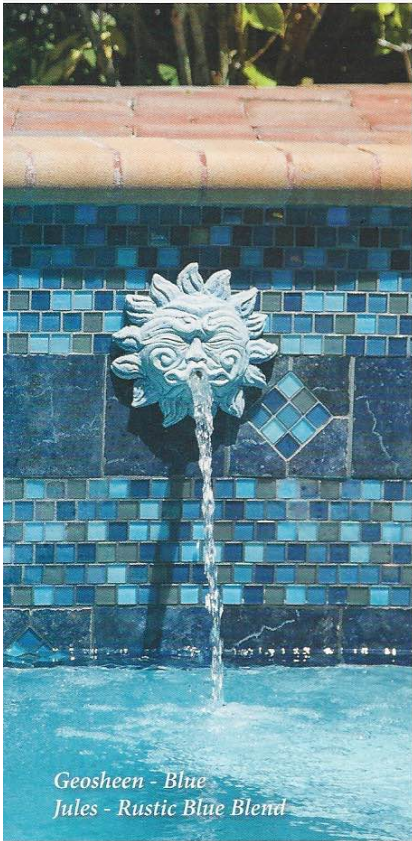

Tile Collection

nptpool.com

npt[®]

*Raku
Cobalt*

*Verona
Boticas Green*

*Geosheen - Blue
Jules - Rustic Blue Blend*

*NPT Boutique
Custom Blend*

*Silverstone
Rust*