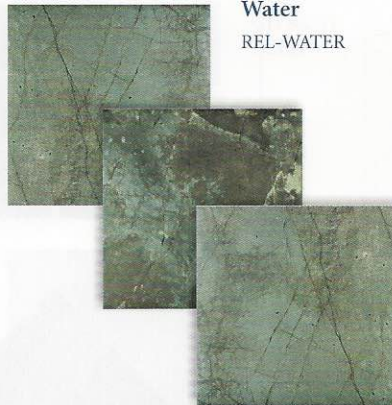

Water
REL-WATER