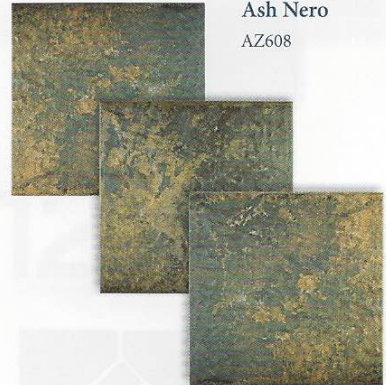

Barley Deco
AZ3 DECO

Peacock Deco
AZ1 DECO

Barley
AZ603

Peacock
AZ601

Barley 2" x 2"
AZ203

Peacock 2" x 2"
AZ201

Size: 6" x 6", 2" x 2" & Deco
6" x 6": 4 pcs. = 1.0 sq. ft. nominal | 2" x 2": 1 sht. = 1.0 sq. ft.

Aztec

Tiles shown in photo are Aztec Cobalt (AZ606).

Note: This tile is subject to wide shade variations.

Cobalt Deco
AZ6 DECO

Ash Nero Deco
AZ8 DECO

Cobalt
AZ606

Ash Nero
AZ608

Cobalt 2" x 2"
AZ206

Ash Nero 2" x 2"
AZ208

Trident

Size: 6" x 6" & Deco
6" x 6": 4 pcs. = 1.0 sq. ft. nominal

Tiles shown in photo are
Trident Blue (TRD-SEASIDE & TRD-SEASIDE DECO).

The **Trident** tile is available in 6" x 6" bullnose tile.