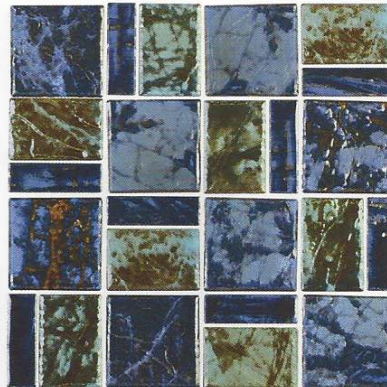

Riverstone
ESC-BLSTONE