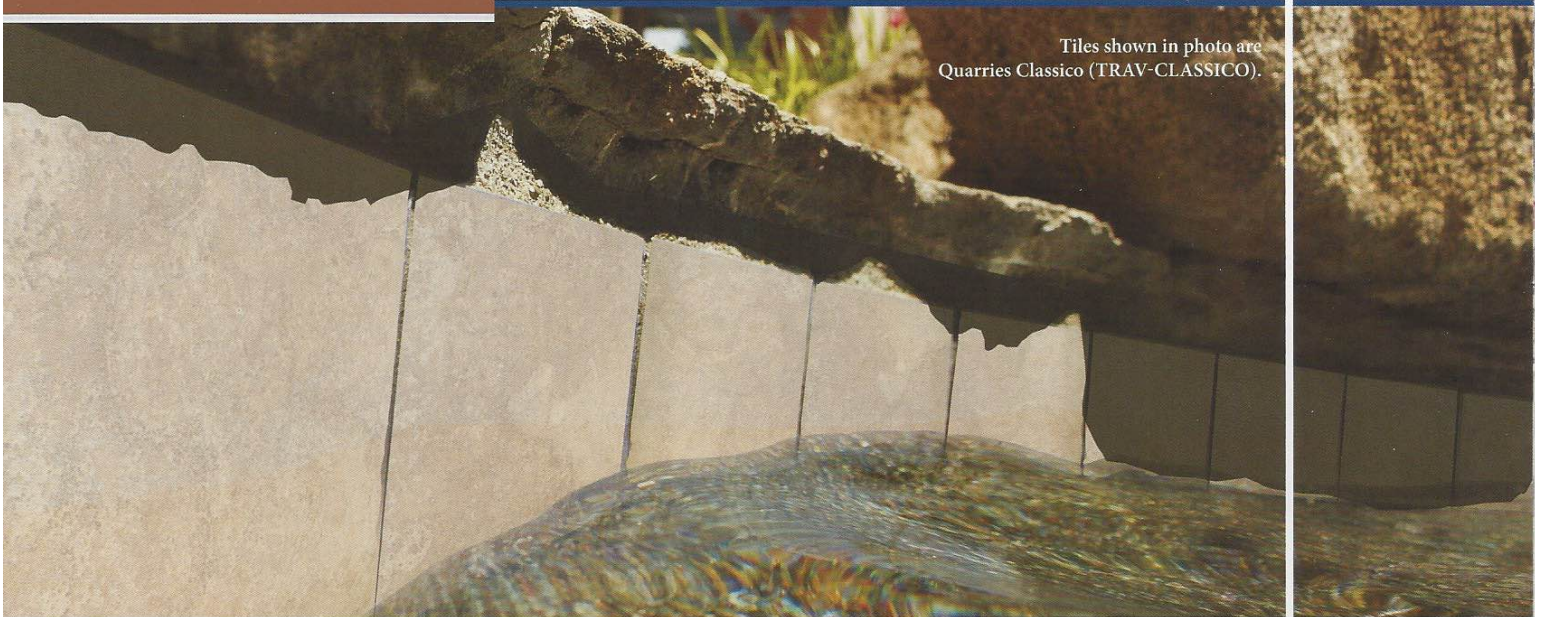

Silver Deco
GMS-SILVER DECO

Quarries

Size: 6" x 6" & Deco
6" x 6": 4pcs. = 1.0 sq. ft. nominal

Tiles shown in photo are Quarries Classico (TRAV-CLASSICO).

The Quarries tile is available in 3" x 12" bullnose tile.