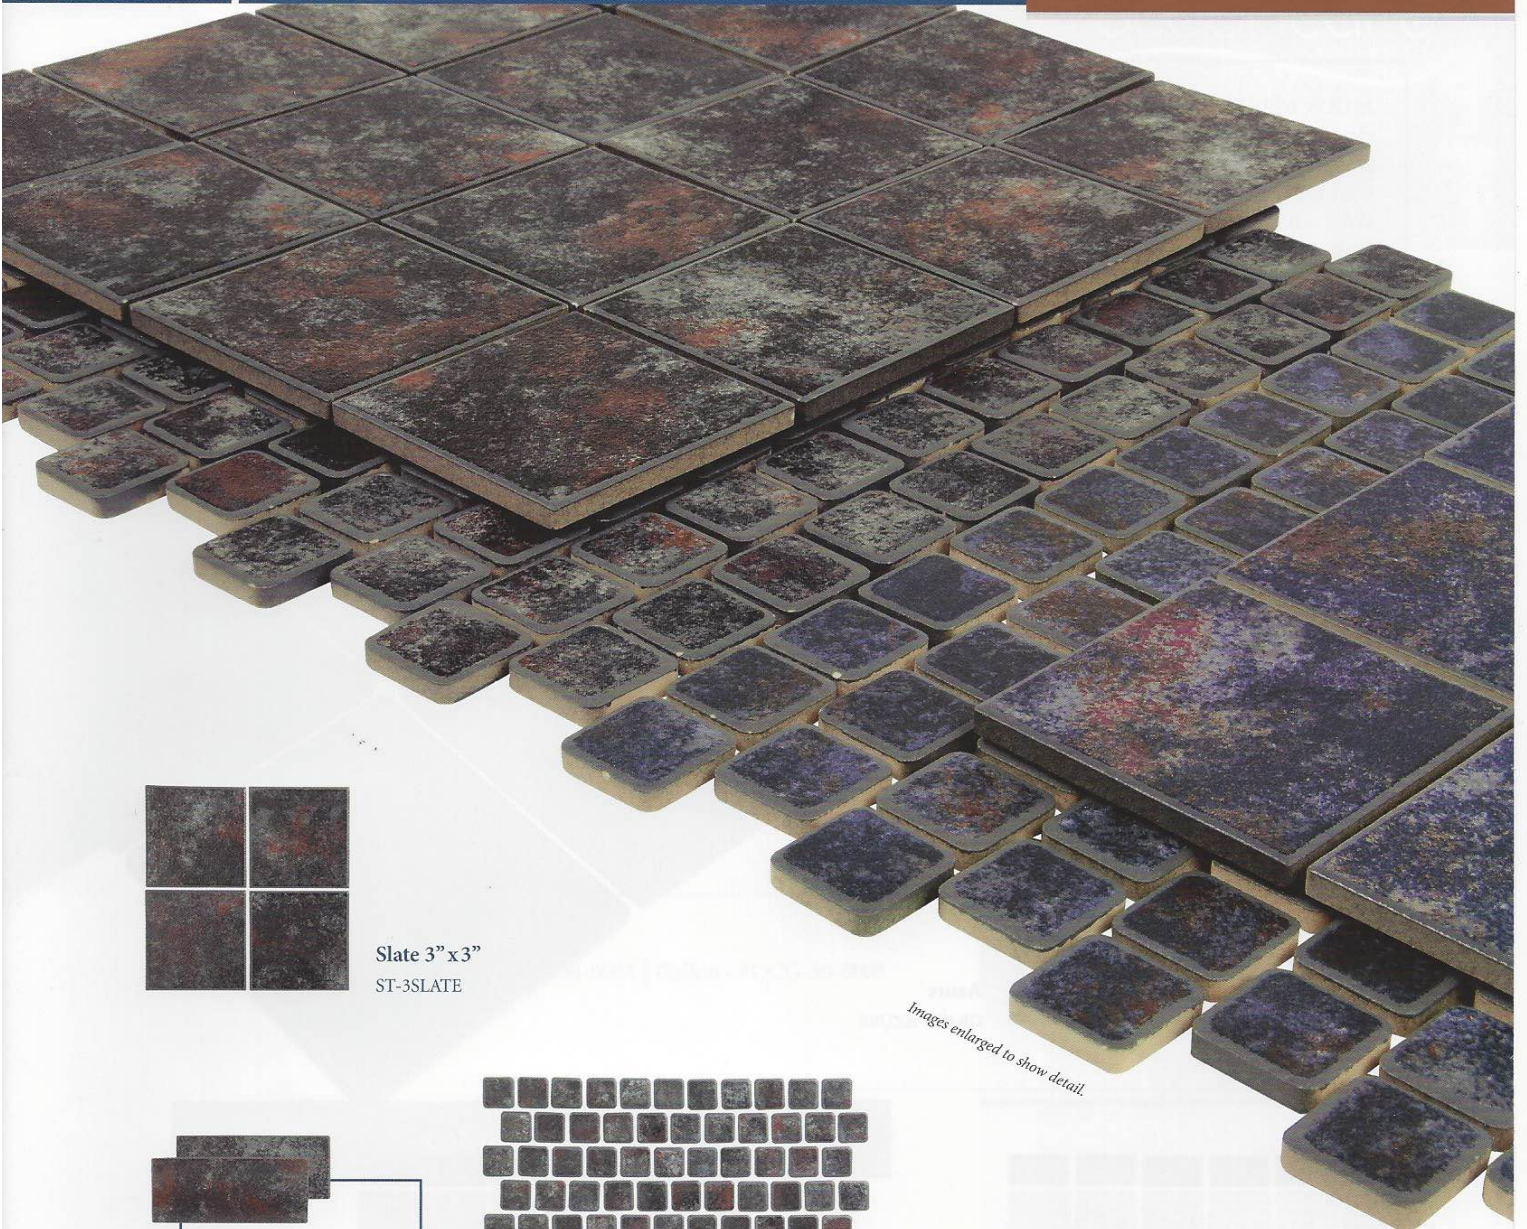

Slate 1" x 1"
ST-1SLATE

Size: 3" x 3" & 1" x 1"
3" x 3": 1 sht. = 1.0 sq. ft | 1" x 1": 1 sht. = 1.10 sq. ft.

StoneScapes

Slate 3" x 3"
ST-3SLATE

Images enlarged to show detail.

The StoneScapes tile is available in bullnose and quarter round trim tiles.
(Images enlarged to show detail.)