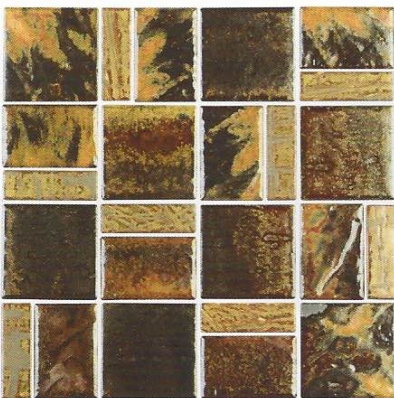

Driftwood
ESC-BRDARK