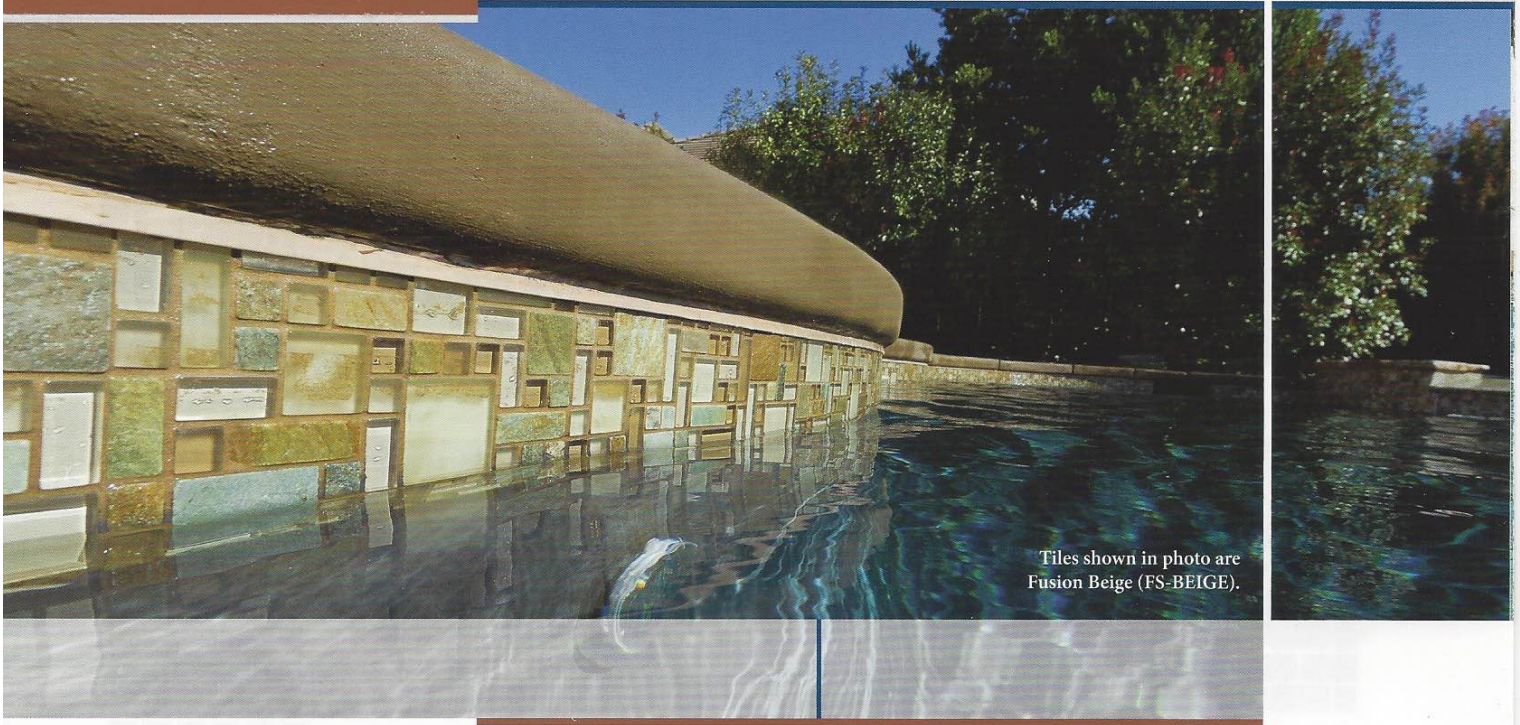

Azul 2" x 2"
VAL-AZUL
2X2

Cielo 2" x 2"
VAL-CIELO
2X2

Marron 2" x 2"
VAL-MARRON
2X2

Fusion

Size: Mosaic Pattern

1 sht. = 1.0114 sq. ft. (exception: PINWHEEL 1 SHT. = 1.0 sq. ft.)

Tiles shown in photo are Fusion Beige (FS-BEIGE).