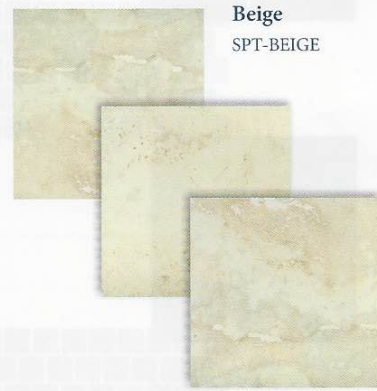

Polished Travertine Noce
(SPT-NOCE).

Polished Travertine Noce
(SPT-NOCE).

Quartzite Classic Beige
(SQZ-BEIGE).

Polished Travertine

Silver
SPT-SILVER

Noce
SPT-NOCE

Beige
SPT-BEIGE

 This tile is available in a 3" x 12" bullnose. **Note:** Shiny, polished porcelain tiles. **Size:** 6" x 6"
4 pcs. = 1.0 sq. ft. nominal

Quartzite

Quartz Grey
SQZ-GREY

Classic Beige
SQZ-BEIGE

Pietra Tan/Sand
SQZ-SAND

Mosaic Border
SQZ-MOSAIC

This tile is available in a
3" x 12" bullnose.

Size: 6" x 6" & 6" x 12" Border
6" x 6": 4 pcs. = 1.0 sq. ft. nominal