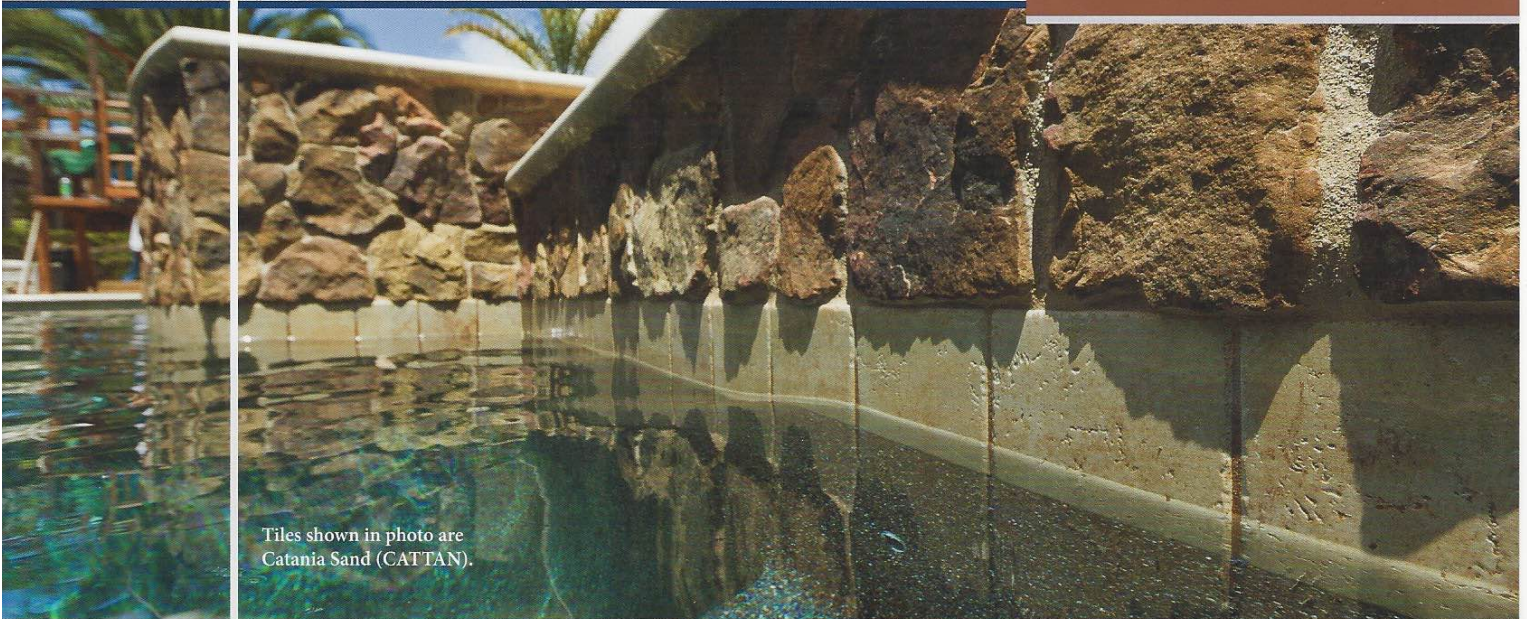

Ocean Deco
RUOCEAN DECO

Cobalt Deco
RUCOBALT DECO

Ocean
RUOCEAN

Cobalt
RUCOBALT

Ocean 2" x 2"
RUOCEAN2X2

Cobalt 2" x 2"
RUCOBALT2X2

Size: 6" x 6" & Deco
6" x 6": 4 pcs. = 1.0 sq. ft.

Catania