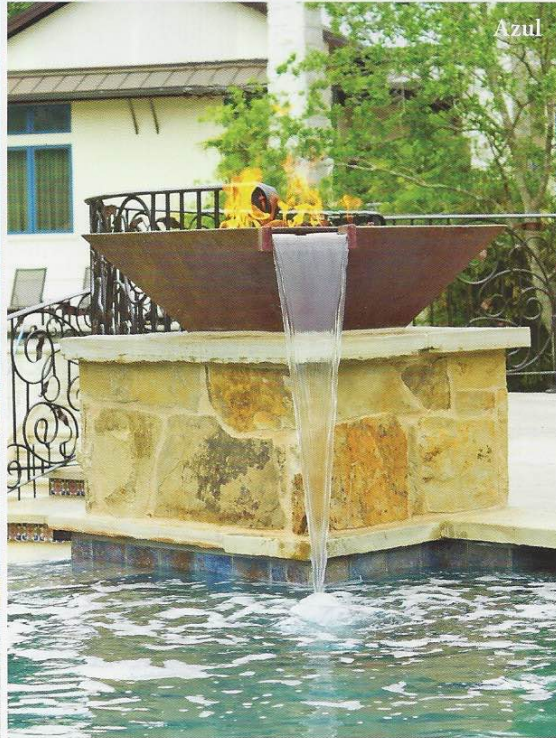

Marine 3" x 3"
TRP-MARINE3

Marine 1" x 2"
TRP-MARINE BRK

Ocean Deco
TRP-OCEAN HIB

Ocean
TRP-OCEAN6

Ocean 3" x 3"
TRP-OCEAN3

Ocean 1" x 2"
TRP-OCEAN BRK

Size: 6" x 6", 2" x 2" & Deco
 6" x 6": 4 pcs. = 1.0 sq. ft. nominal | 2" x 2": 1 sht. = 1.0 sq. ft.