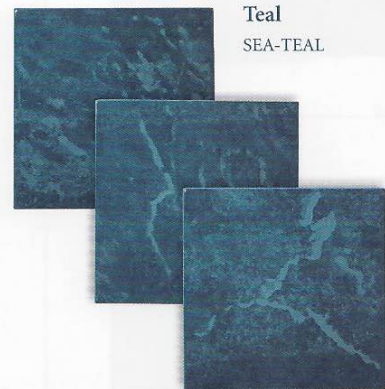

The Blue Seas tile is available in 6" x 6" bullnose tile.

Light Blue
SEA-LIGHT

Royal Blue
SEA-ROYAL

Rustic Blue
SEA-RUSTIC

Teal
SEA-TEAL

Please Note: The shade of tiles & stone varies within any given color. Visit an NPT Design Center to view samples & always approve the actual product prior to installation. www.nptpool.com