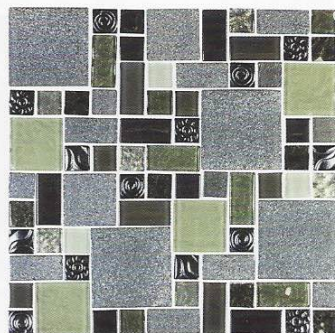

Silver
ISIS