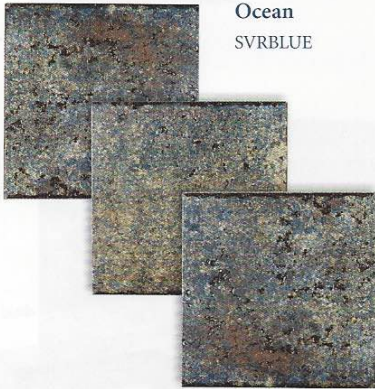

Note: This tile has an extreme inherent color variation.

Ocean Deco Floral
 SVRBLUE
 DECOFL

Marine Deco Floral
 SVRMARINE
 DECOFL

Rust Deco Floral
 SVRRUST
 DECOFL

Ocean
 SVRBLUE

Marine
 SVRMARINE

Rust
 SVRRUST

Ocean Deco
 SVRBLUE
 DECO

Marine Deco
 SVRMARINE
 DECO

Rust Deco
 SVRRUST
 DECO

Size: 6" x 6"
6" x 6": 4 pcs. = 1.0 sq. ft. nominal

Iridium

Tiles shown in photo are
Iridium Cobalt Blue (IRD-COBLUE).

Note: This tile is subject to wide
shade variations.