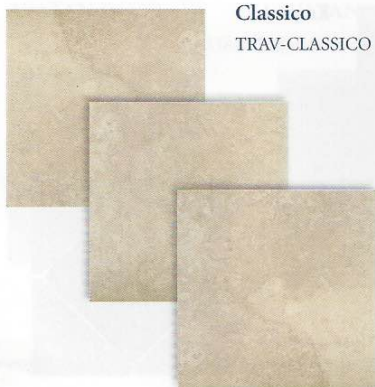

Silver Deco
GMS-SILVER DECO

Quarries

Size: 6" x 6" & Deco
6" x 6": 4pcs. = 1.0 sq. ft. nominal

Tiles shown in photo are Quarries Classico (TRAV-CLASSICO).

The Quarries tile is available in 3" x 12" bullnose tile.