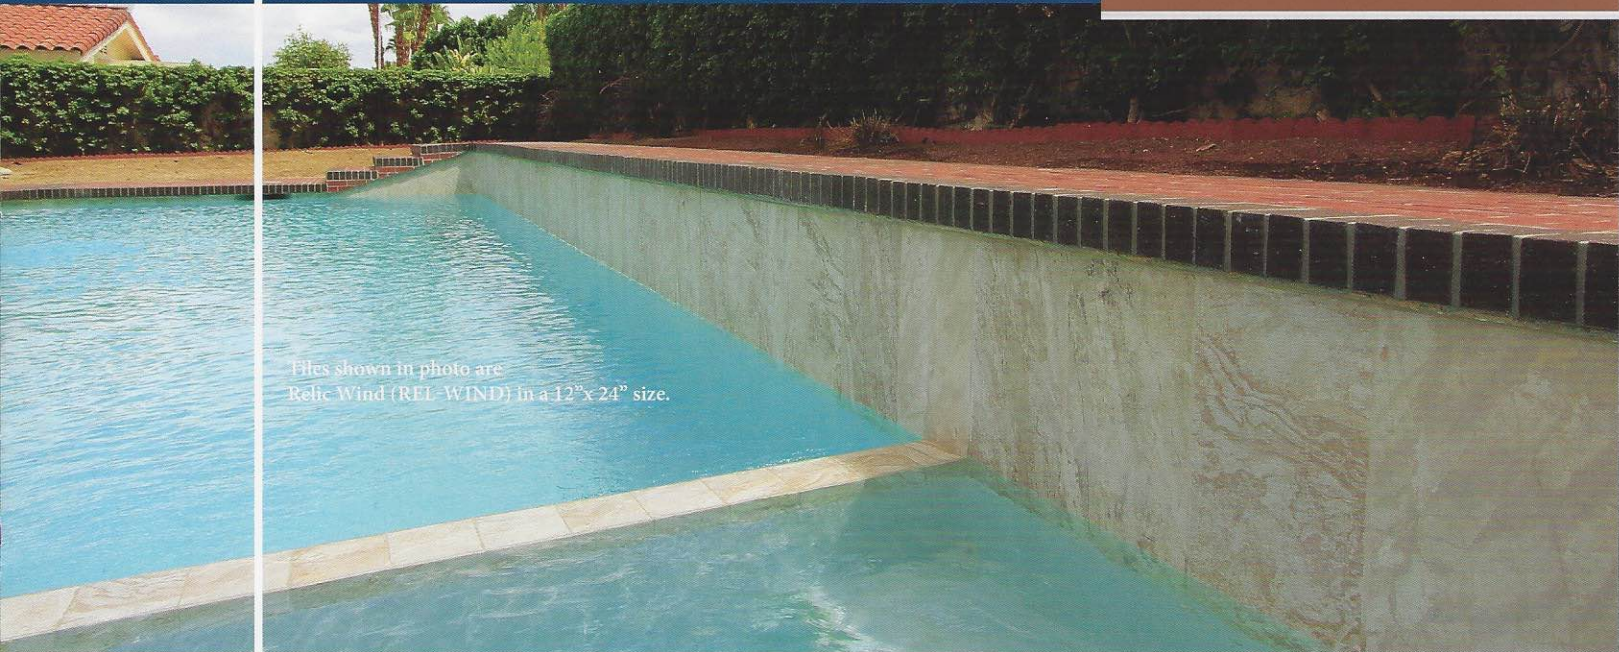

Size: 6" x 6" & 2" x 2"
 6" x 6": 4 pcs. = 1.0 sq. ft. nominal | 2" x 2": 1 sht. = 1.0 sq. ft.

Relic

Files shown in photo are
 Relic Wind (REL-WIND) in a 12" x 24" size.

Note: This tile has extreme color and shade variations.