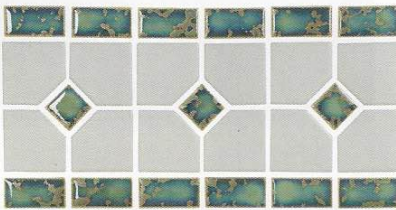

Size: 3" x 3" & 1" x 1"
3" x 3": 1 sht. = 1.0 sq. ft | 1" x 1": 1 sht. = 1.10 sq. ft.

StoneScapes

Slate 3" x 3"
ST-3SLATE

Images enlarged to show detail.

The StoneScapes tile is available in bullnose and quarter round trim tiles.
(Images enlarged to show detail.)

Slate 1" x 1"
ST-1SLATE

Blue 3" x 3"
ST-3BLUE

Blue 1" x 1"
ST-1BLUE

Grace

Size: Mosaic Border
Mosaic Border: 1 sht. = 0.91 sq. ft.

MIX & MATCH:

Grace, Azure, and Mocha colors may be mixed and matched with Cornerstone tiles. The Blue, Pearl, and Marine colors feature high gloss accents and can be coordinated with **Harmony** and **Akron Field** tiles on page 65.

Azure
GRACE-AZURE

Marine
GRACE-CHARM

Mocha
GRACE-MOCHA

Blue
GRACE-POISE

Pearl
GRACE-BLISS

Size: 3" x 3" & 1" x 1"
 3" x 3": 1 sht. = 1.05 sq. ft | 1" x 1": 1 sht. = 1.0 sq. ft.

Cornerstone

Images enlarged to show detail.