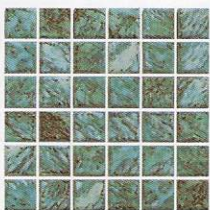

OSS-MIRAGE1x1