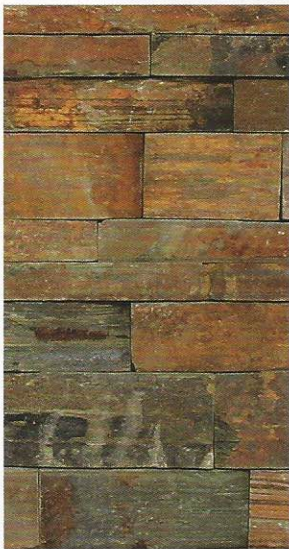

Bark
BVSLG9001