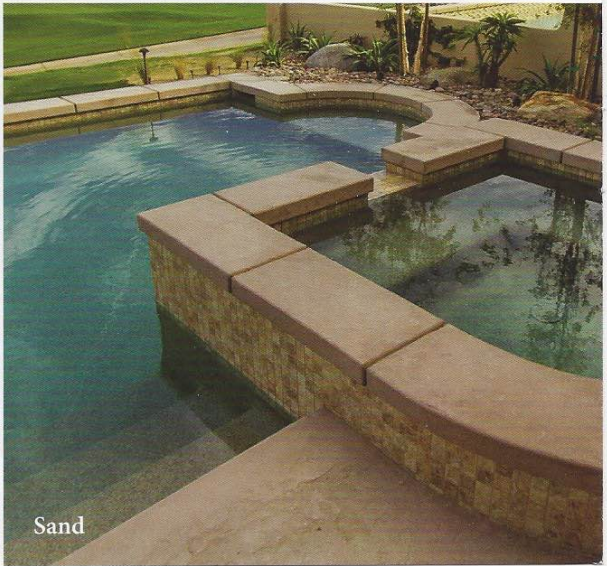

The **Iridium** tile is available in 6" x 6" bullnose tile.

Patina Green
IRD-PATINA

Cobalt Blue
IRD-COBLUE

Light Blue
IRD-LTBLUE

Terra Brown
IRD-TERRA

Size: 6" x 6", 2" x 2" & Deco
6" x 6": 4 pcs. = 1.0 sq. ft. nominal | 2" x 2": 1 sht. = 1.0 sq. ft.