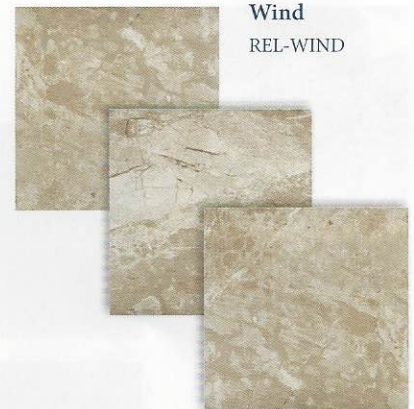

Wind
REL-WIND

The Relic tile is available in 12" x 12" & 12" x 24" by special order.