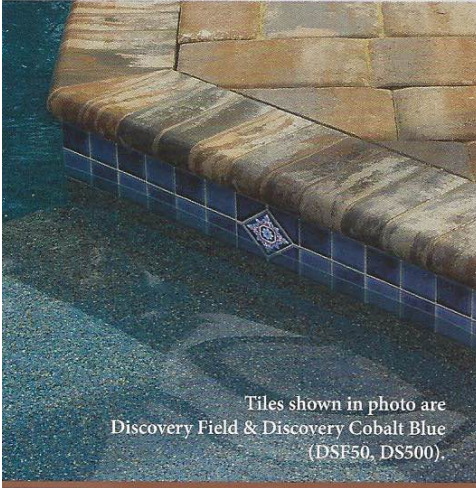

Sizes - Part #'s

8 oz - #OCG-50-2496 | Quart - #OCG-50-1004 | Gallon - #OCG-50-1005

Questions?

Contact OceanCare
Product Support:

877.648.8222

Discovery Field

Size: 3" x 3"
1 sht. = 1.05 sq. ft.

Tiles shown in photo are
Discovery Field & Discovery Cobalt Blue
(DSF50, DS500).