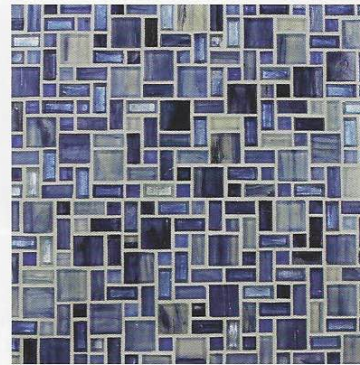

Images enlarged to show detail.

Aquamarine 1" x 1"
 LWV-AQUAMARINE1X1

Aquamarine 1" x 2"
 LWV-AQUAMARINE1X2

Aquamarine 2" x 2"
 LWV-AQUAMARINE2X2

Blue 2" x 2"
 LWV-BLUE2X2

Blue 1" x 2"
 LWV-BLUE1X2

Blue 1" x 1"
 LWV-BLUE1X1

Sea Green 1" x 1"
 LWV-SEA GREEN1X1

Sea Green 1" x 2"
 LWV-SEA GREEN1X2

Sea Green 2" x 2"
 LWV-SEA GREEN2X2

Interlocking Sheet = 1.05 sq. ft.

Cosmopolitan

Copper
COS-BARCELONA

Latte Silver
COS-PARIS

Gold
COS-DUBAI