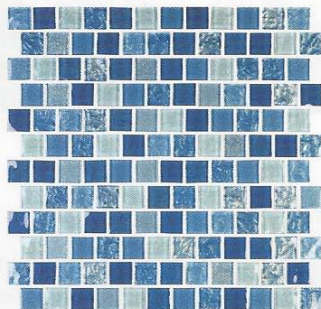

Soleil

Size: 1" x 1" Glass Tiles & Mosaic Pattern
1 sht. = 1.0 sq.ft

Tiles shown in photo are
Soleil Cleo Blue (CLEO).

Anubis Gold 1" x 1"
ANUBIS1X1

Anubis Gold
ANUBIS

Cleo Blue 1" x 1"
CLEO1X1

Cleo Blue
CLEO