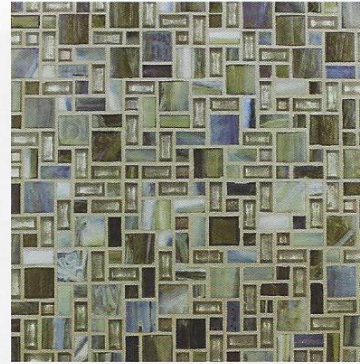

Images enlarged to show detail.

Aquamarine 1" x 1"
 LWV-AQUAMARINE1X1

Aquamarine 1" x 2"
 LWV-AQUAMARINE1X2

Aquamarine 2" x 2"
 LWV-AQUAMARINE2X2

Blue 2" x 2"
 LWV-BLUE2X2

Blue 1" x 2"
 LWV-BLUE1X2

Blue 1" x 1"
 LWV-BLUE1X1

Sea Green 1" x 1"
 LWV-SEA GREEN1X1

Sea Green 1" x 2"
 LWV-SEA GREEN1X2

Sea Green 2" x 2"
 LWV-SEA GREEN2X2

Interlocking Sheet = 1.05 sq. ft.

Cosmopolitan

Copper
COS-BARCELONA

Latte Silver
COS-PARIS

Gold
COS-DUBAI