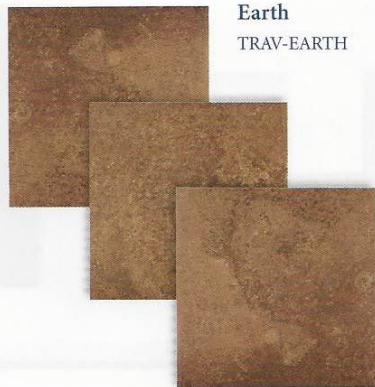

Silver Deco
GMS-SILVER DECO

Quarries

Size: 6" x 6" & Deco
6" x 6": 4pcs. = 1.0 sq. ft. nominal

Tiles shown in photo are Quarries Classico (TRAV-CLASSICO).

The Quarries tile is available in 3" x 12" bullnose tile.