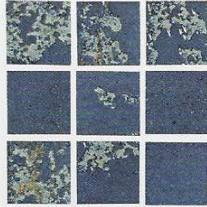

The Atlantis tile is available in 6" x 6" bullnose tile.

Iceberg Blue
2" x 2"
ATLANTIS IB2X2