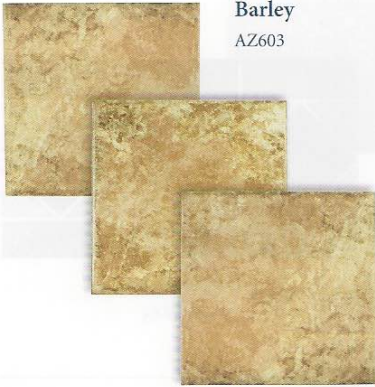

Aztec

Size: 6" x 6", 2" x 2" & Deco

6" x 6": 4 pcs. = 1.0 sq. ft. nominal | 2" x 2": 1 sht. = 1.0 sq. ft.

Tiles shown in photo are Aztec Peacock (AZ601).

The Aztec tile is available in 6" x 6" bullnose tile.

Barley Deco
AZ3 DECO

Peacock Deco
AZ1 DECO

Barley
AZ603

Peacock
AZ601

Barley 2" x 2"
AZ203

Peacock 2" x 2"
AZ201

Size: 6" x 6", 2" x 2" & Deco
6" x 6": 4 pcs. = 1.0 sq. ft. nominal | 2" x 2": 1 sht. = 1.0 sq. ft.