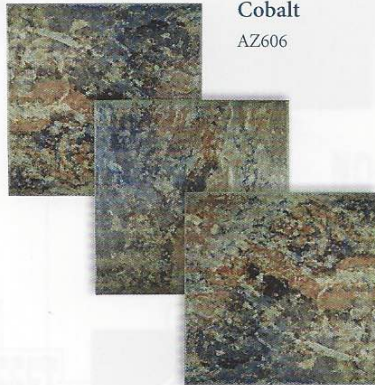

Barley Deco
AZ3 DECO

Peacock Deco
AZ1 DECO

Barley
AZ603

Peacock
AZ601

Barley 2" x 2"
AZ203

Peacock 2" x 2"
AZ201

Size: 6" x 6", 2" x 2" & Deco
6" x 6": 4 pcs. = 1.0 sq. ft. nominal | 2" x 2": 1 sht. = 1.0 sq. ft.

Aztec

Tiles shown in photo are Aztec Cobalt (AZ606).

Note: This tile is subject to wide shade variations.

Cobalt Deco
AZ6 DECO

Ash Nero Deco
AZ8 DECO

Cobalt
AZ606

Ash Nero
AZ608

Cobalt 2" x 2"
AZ206