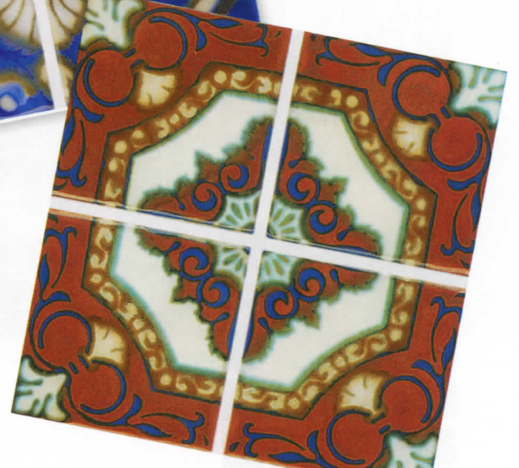

(Not sold separately - includes both patterns)

Size: 3" x 3"
1 sht. = 1.06 sq. ft.

Iberia

Tiles shown in photo are Iberia Santiago.

Cadiz

La Mancha

Santiago

Images enlarged to show detail.