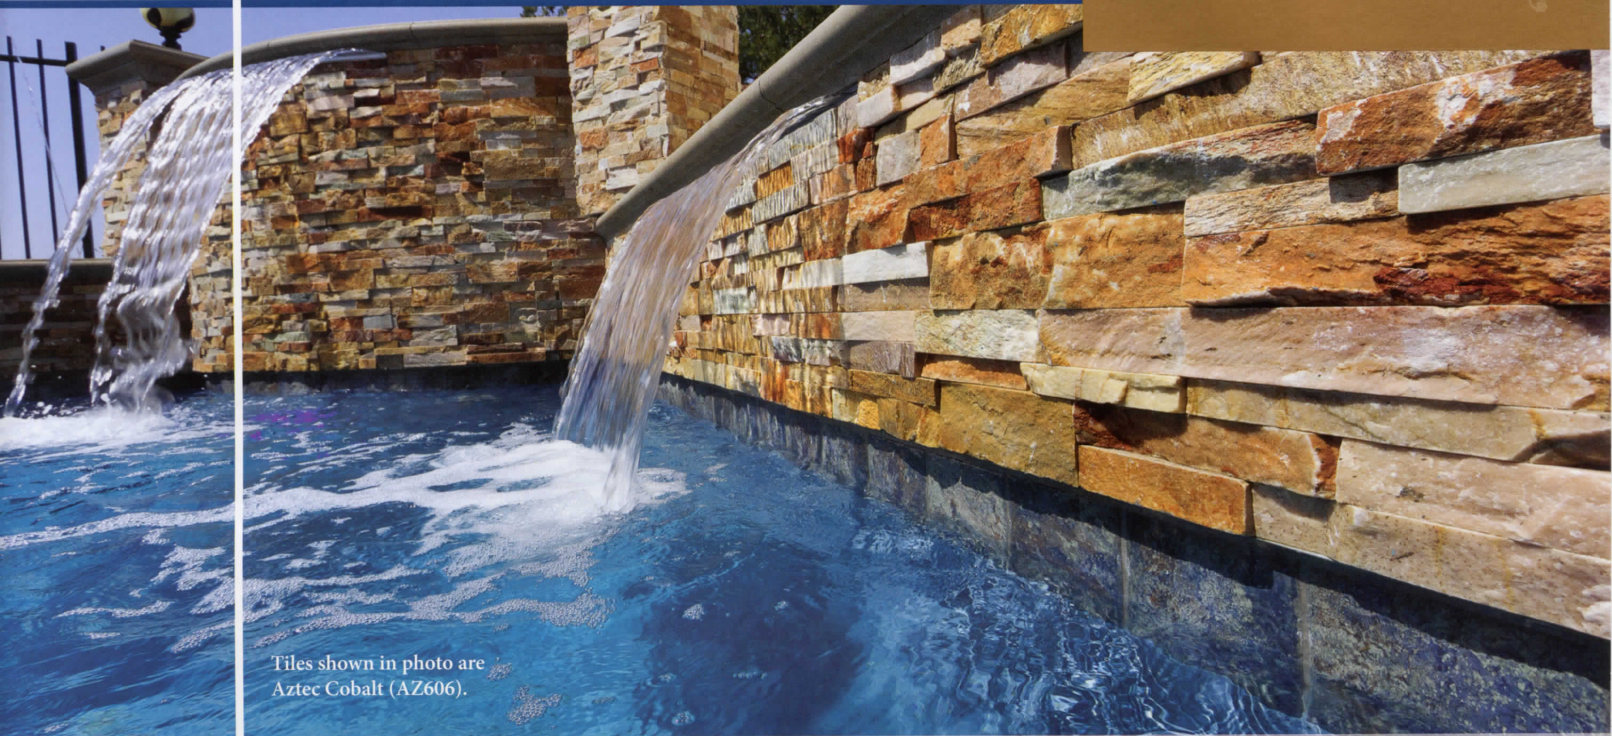

Size: 6" x 6", 2" x 2" & Deco
6" x 6": 4 pcs. = 1.0 sq. ft. nominal
2" x 2": 1 sht. = 1.0 sq. ft.

Aztec

Tiles shown in photo are Aztec Cobalt (AZ606).

Note: This tile is subject to wide shade variations.

The Aztec tile is available in 3" x 12" bullnose tile.