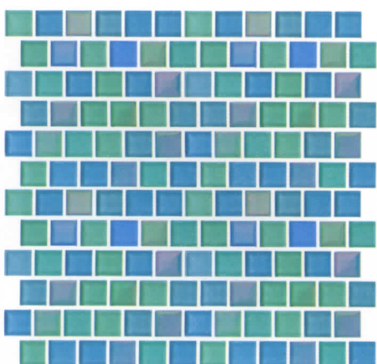

Size: 1" x 1" & 1" x 2" Glass Tiles
1 sht. = 1.0 sq. ft.

Arctic

Tiles shown in photo are
Arctic Lagoon (AT083 LAGOON).

Amber
AT005 AMBER

Ice
AT012 ICE

Ocean
AT007 OCEAN

Lagoon
AT083 LAGOON

Amber
1X2079 AMBER

Ice
1X2080 ICE

Ocean
1X2081 OCEAN

Lagoon
1X2083 LAGOON

Jules

Size: 1" x 1" Glass Tiles
1 sht. = 1.0 sq. ft.

Tiles shown in photo are Jules Rustic Blue Blend (NPT-37-2001).

Rustic Mocha Blend
NPT-37-2003

Rustic Blue Blend
NPT-37-2001