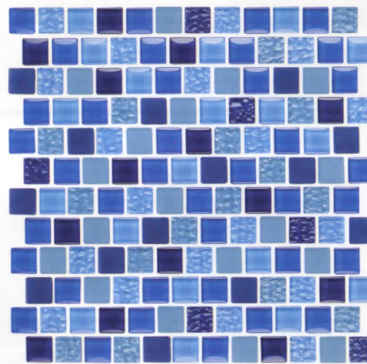

Images enlarged to show detail.

Size: 1" x 1" & 1" x 2" Glass Tiles
1 sht. = 0.9684 sq. ft.

Essence

Tiles shown in photo are
Essence Imperial (ES-IMPERIAL1X1).

Imperial 1" x 1"
ES-IMPERIAL1X1

Royal 1" x 1"
ES-ROYAL1X1

Imperial 1" x 2"
ES-IMPERIAL1X2

Royal 1" x 2"
ES-ROYAL1X2

Nebula

Size: 2" x 2"
1 sht. = 1.0 sq. ft.

Tiles shown in photo are
Nebula Blue (GLTN0074).

Rust
GLTN0071

Blue
GLTN0074

Green
GLTN0069