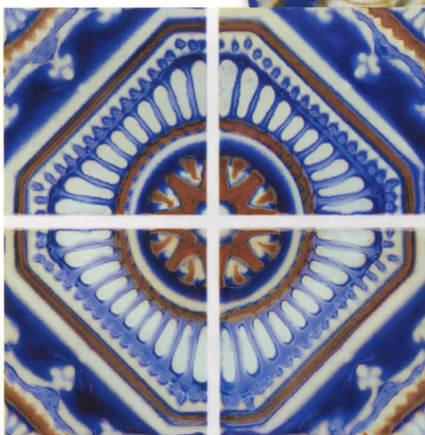

(Not sold separately - includes both patterns)

Size: 3" x 3"
1 sht. = 1.06 sq. ft.

Iberia

Tiles shown in photo are Iberia Santiago.

Cadiz

La Mancha

Santiago

Images enlarged to show detail.