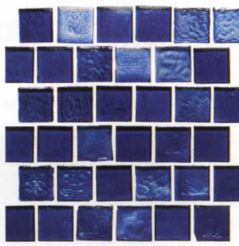

AquaScapes

Size: 1" x 1" & 6" x 12" Mosaic
1x1 sheet = 0.868 SQFT
6x12 Vertical Sheet = 0.50 SQFT

Tiles shown in photo are
AquaScapes Azure (OCN-AZURE).

Azure
OCN-AZURE

Capri
OCN-CAPRI

Sapphire
OCN-SAPPHIRE

Cobalt
OCN-COBALT

Azure Vertical
OCN-AZURE VS6

Capri Vertical
OCN-CAPRI VS6

Sapphire Vertical
OCN-SAPPHIRE VS6

Cobalt Vertical
OCN-COBALT VS6

Size: 12"x12"
12x12 Interlocking Sheet
= 1.0 SQFT

AquaScapes

Tiles shown in photo are
AquaScapes Azure
(OCN-AZURE).