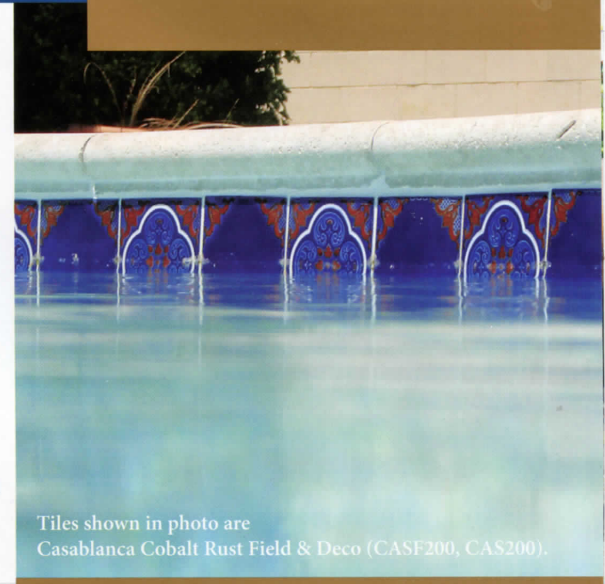

Size: 6" x 6"
4 pcs. = 1.0 sq. ft. nominal

Casablanca

Cobalt Rust Deco
CAS200

Cobalt Rust Field
CASF200

Cobalt Ocean Deco
CAS320

Cobalt Ocean Field
CASF320

Tiles shown in photo are
Casablanca Cobalt Rust Field & Deco (CASF200, CAS200).