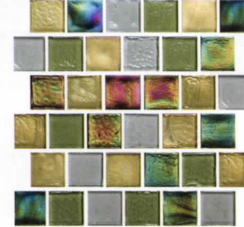

Pipeline
OCN-PIPELINE