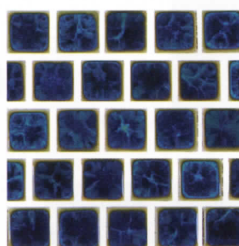

Sky Blue
MK/TK262

Olive Blue
MK/TK1331

Caribbean Blue
MK/TK255

Pacific Blue
MK/TK1341

Lake Blue
MK/TK1344

Mini Koyn

Tiles shown in photo are Mini Koyn Royal Blue (TK560).

Tiles shown in photo are Mini Koyn Cobalt (MK1150/TK150).

Marbleized Royal Blue
MK/TK105

Cobalt
MK1150/TK150

Tiles shown in photo are Marbleized Royal Blue (MK/TK105).

Electric Blue
MK132

Ocean Blue
MK1332

Sedona
TK50

White
MK501

Note: These 1"x1" tiles are available in limited quantities.
Consult your local Sales Center for availability.