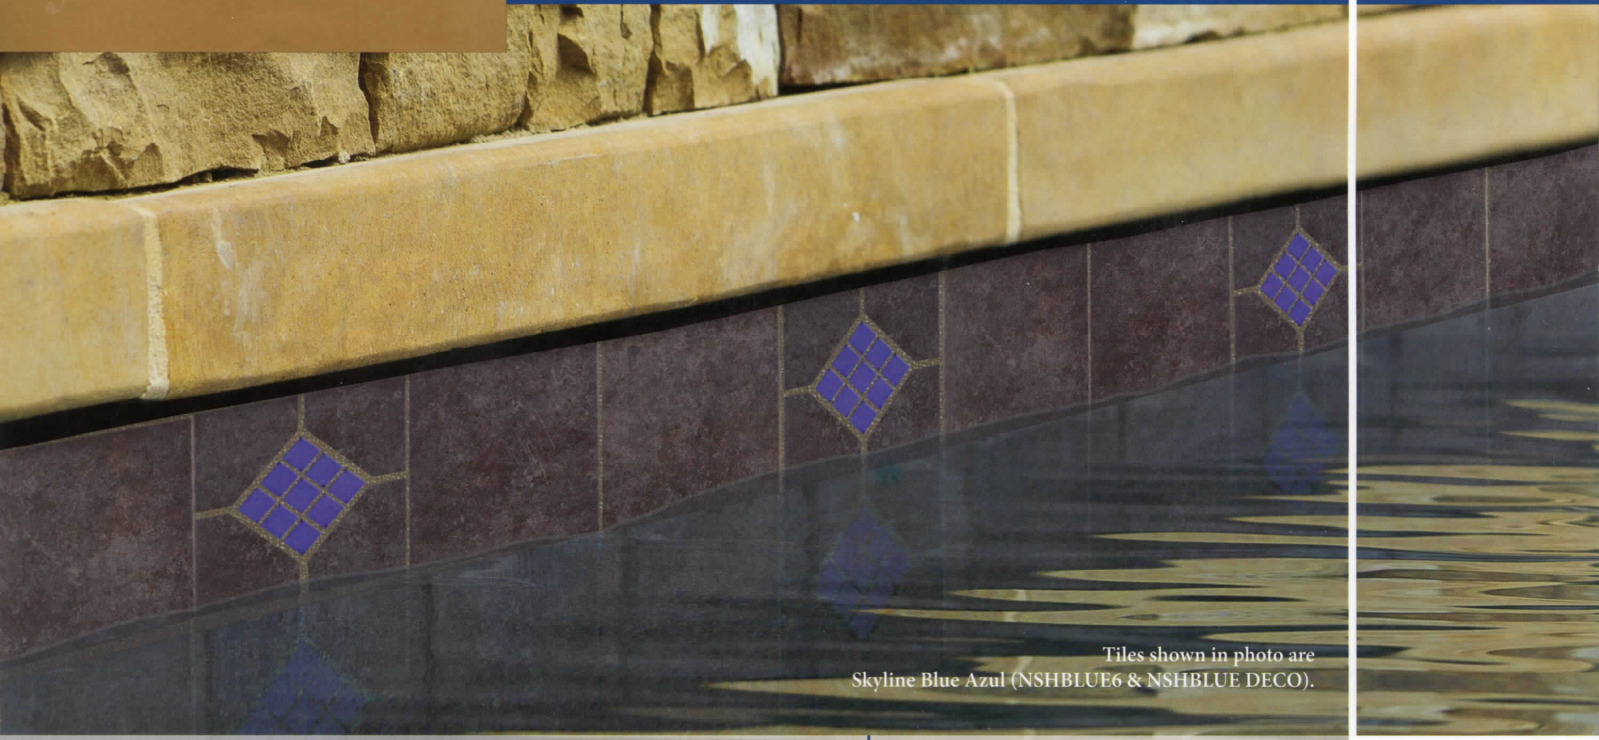

Northshores

Size: 6" x 6" & Deco
4 pcs. = 1.0 sq. ft. nominal

Tiles shown in photo are Skyline Blue Azul (NSHBLUE6 & NSHBLUE DECO).

The **Northshores** tile is available in 6" x 6" bullnose tile.