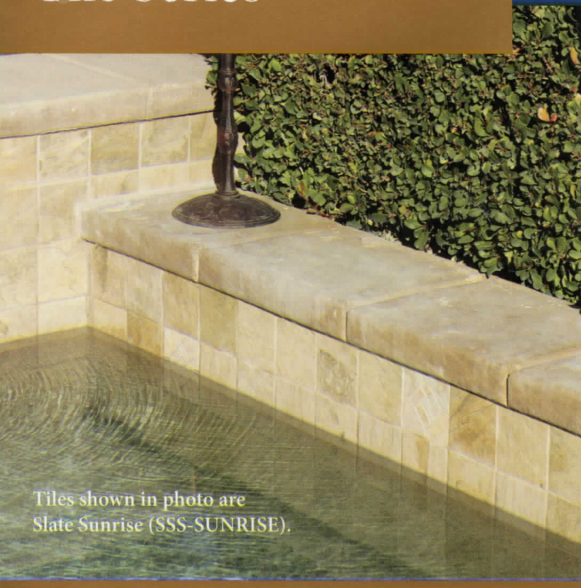

White 1"x1"
0A1311MS1P

Simulated Stone Tile Series

Tiles shown in photo are
Slate Sunrise (SSS-SUNRISE).

Slate

Size: 6" x 6"
4 pcs. = 1.0 sq. ft. nominal

Sunrise
SSS-SUNRISE

Sunset
SSS-SUNSET

Twilight
SSS-TWILIGHT