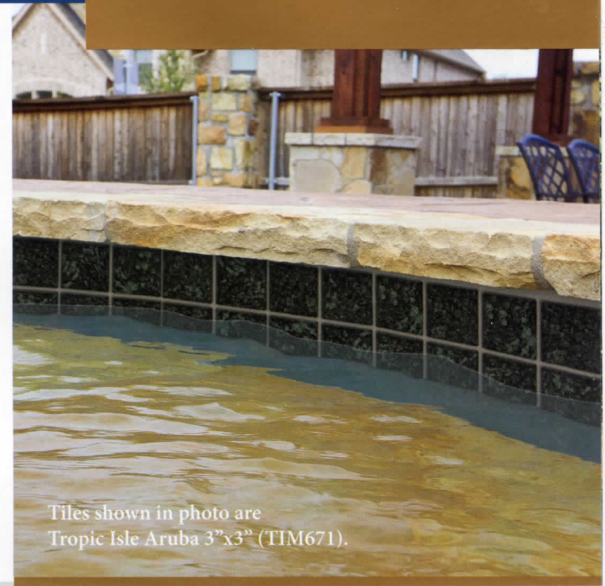

Tiles shown in photo are
Tropic Isle Aruba 3"x3" (TIM671).

Size: 3" x 3"
1 sht. = 1.0 sq. ft. nominal

Prism