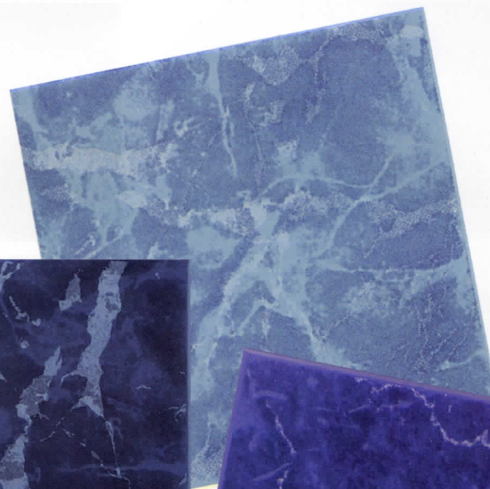

Size: 6" x 6"
4 pcs. = 1.0 sq. ft. nominal

Seven Seas

The Seven Seas tile is available in a 3" x 12"
bullnose tile.