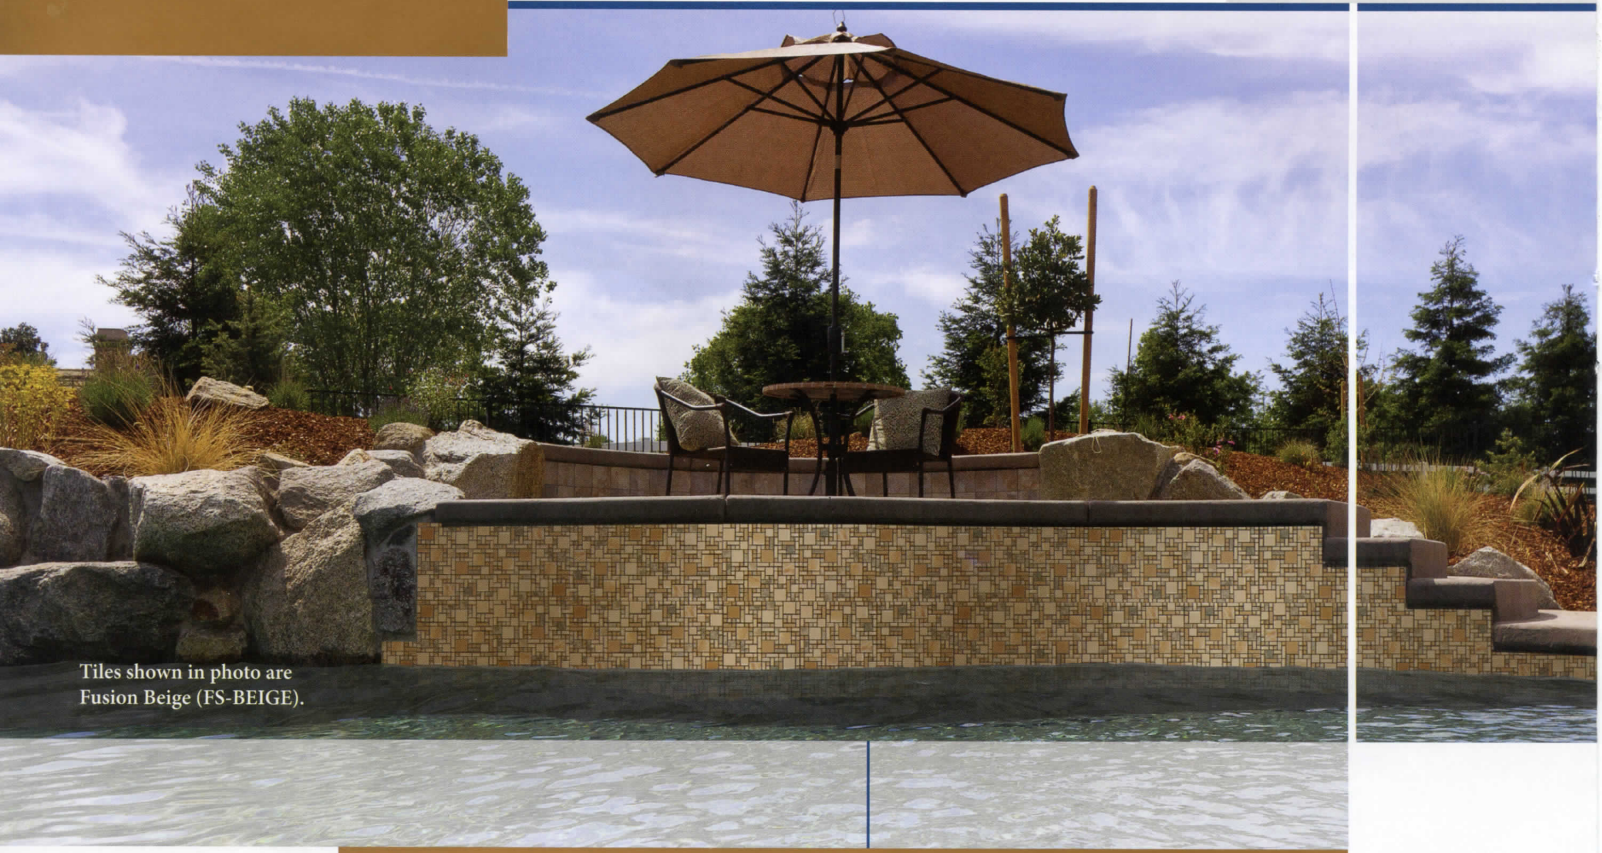

4. OceanScapes Surfside
5. OceanScapes Blackies
6. Jules Bright Cobalt Blue Blend

7. Arctic Lagoon
8. OceanScapes Doheny

Fusion

Size: Mosaic Pattern

1 SHT. = 1.0114 sq. ft.

(exception: PINWHEEL 1 SHT. = 1.0 sq. ft.)