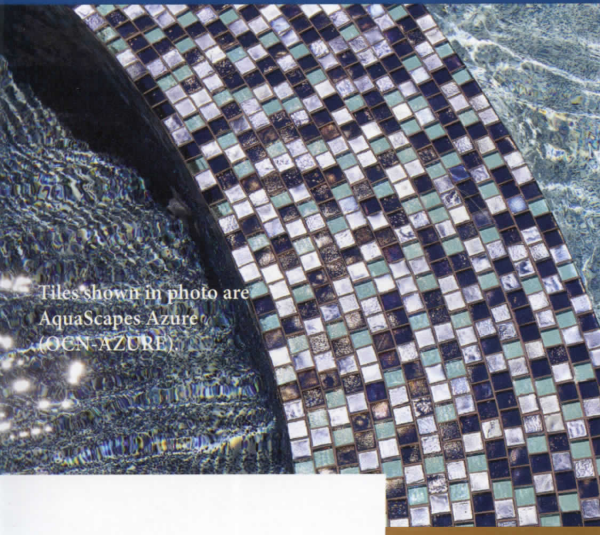

Cobalt
OCN-COBALT

Azure Vertical
OCN-AZURE VS6

Capri Vertical
OCN-CAPRI VS6

Sapphire Vertical
OCN-SAPPHIRE VS6

Cobalt Vertical
OCN-COBALT VS6

Size: 12"x12"
12x12 Interlocking Sheet
= 1.0 SQFT

AquaScapes

Tiles shown in photo are
AquaScapes Azure
(OCN-AZURE).