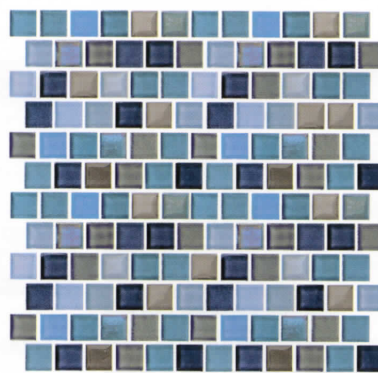

Ice
1X2080 ICE

Ocean
1X2081 OCEAN

Lagoon
1X2083 LAGOON

Jules

Size: 1" x 1" Glass Tiles
1 sht. = 1.0 sq. ft.

Tiles shown in photo are Jules Rustic Blue Blend (NPT-37-2001).

Rustic Mocha Blend
NPT-37-2003

Rustic Blue Blend
NPT-37-2001