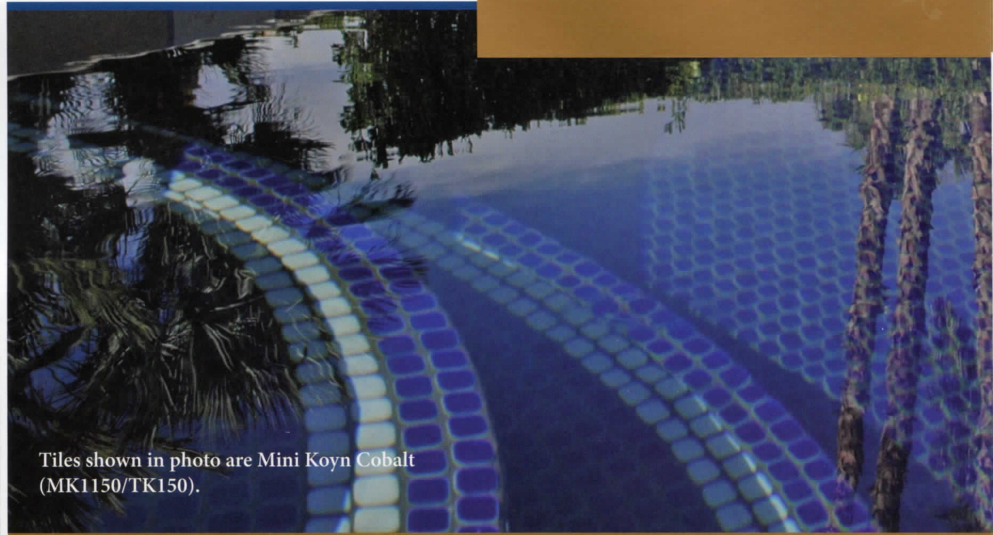

Sky Blue
MK/TK262

Olive Blue
MK/TK1331

Caribbean Blue
MK/TK255

Pacific Blue
MK/TK1341

Lake Blue
MK/TK1344

Mini Koyn

Tiles shown in photo are Mini Koyn Royal Blue (TK560).

Tiles shown in photo are Mini Koyn Cobalt (MK1150/TK150).