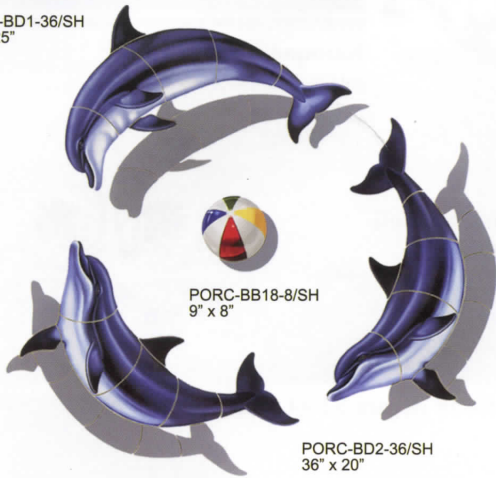

GRP16

GRP10

Note: Items shown with shadows can be purchased without shadows.

Custom Mosaics Design Solutions

PORC-BD1-36/SH
36" x 25"

PORC-BB18-8/SH
9" x 8"

PORC-BD2-36/SH
36" x 20"

GRP5/SH