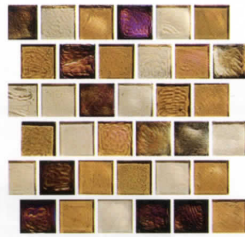

Beacons
OCN-BEACONS