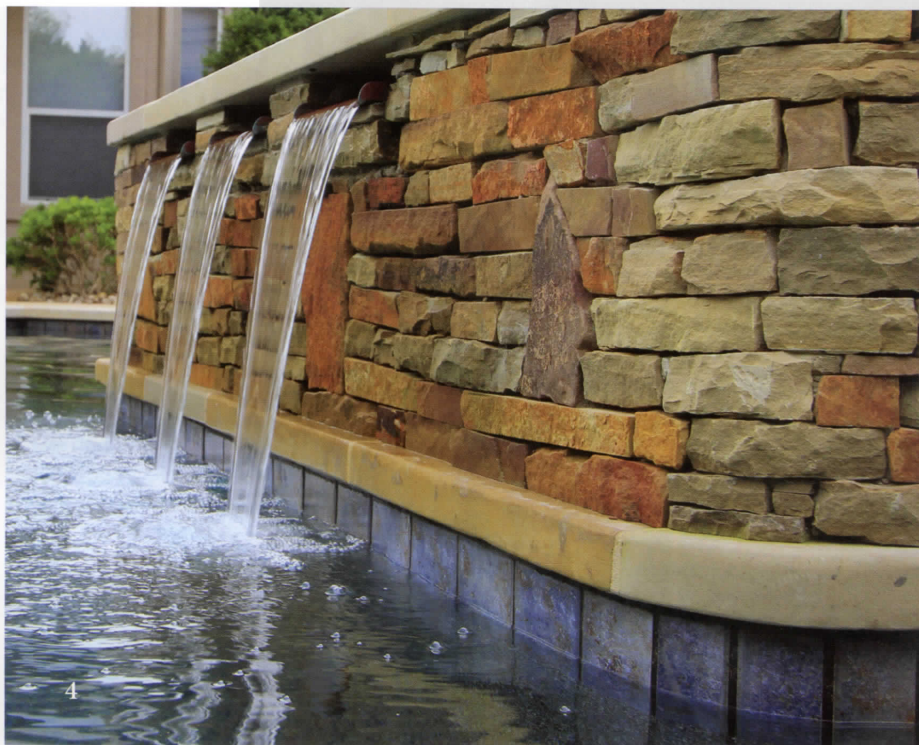

Ash Nero - AZ608

Barley 2" x 2" - AZ203

Cobalt 2" x 2" - AZ206

Peacock 2" x 2" - AZ201

Ash Nero 2" x 2" - AZ208

- 1. HVER22
- 2. HVER
- 3. HBLU
- 4. HBLU
- 5. HBLU

Size: 6" x 6", 2" x 2" & Deco
 6" x 6": 4 pcs. = 1.0 sq. ft. nominal
 2" x 2": 1 sht. = 1.0 sq. ft.