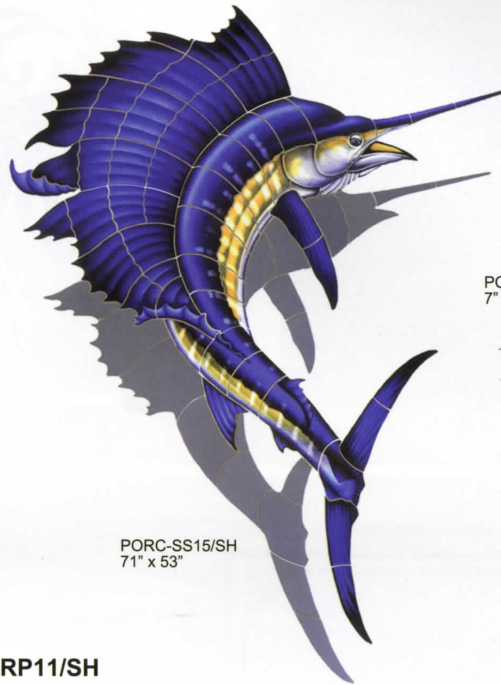

GRP16

GRP10

Note: Items shown with shadows can be purchased without shadows.

Custom Mosaics Design Solutions

PORC-BD1-36/SH
36" x 25"

PORC-BB18-8/SH
9" x 8"

PORC-BD2-36/SH
36" x 20"

GRP5/SH