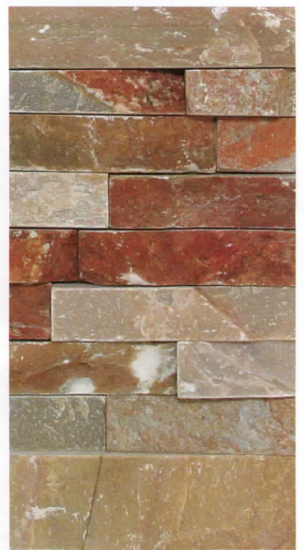

1 field panel = 1.33 sq. ft.

Ledger Stone

Ledger Stone products shown in photo are
Ledger Stone Bark (BVSLG9001).

Bark
BVSLG9001

Classic
BVQLG9002

Slate
BVSLG9003

Rust
BVQLG9004

Bull BBQ