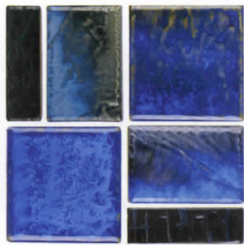

nptpool.com

Escapes

Size: Mosaic Pattern
1 sht = 1.06 sq.ft.

Tiles shown in photo are Escapes Riverstone (ESC-BLSTONE).

Coastal Blue
ESC-BLGLOSS

Driftwood
ESC-BRDARK

Sequoia
ESC-BRLIGHT

Riverstone
ESC-BLSTONE