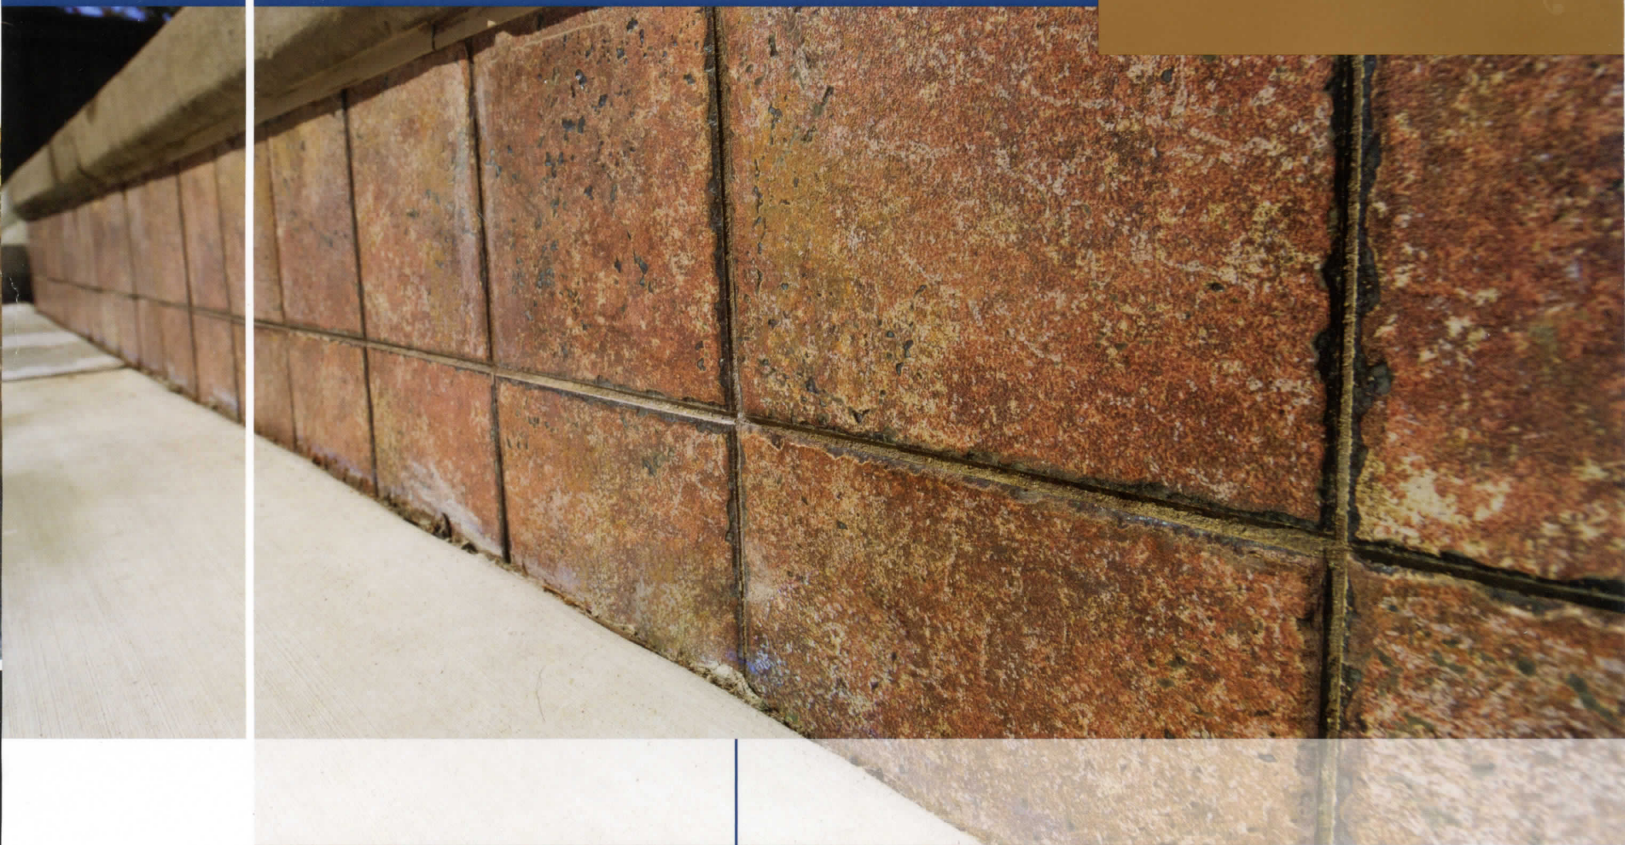

Colored Grouts