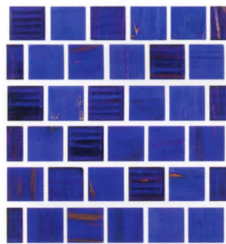

Allure

Bronze
BTI-37-2007

Caribbean
BTI-37-2006

Peacock
BTI-37-2008

Size: 1" x 1" Glass Tiles
1 sht. = 1.0 sq. ft.

Canyon Gems

Blue Quartz
201-021

Golden Bronze
201-024