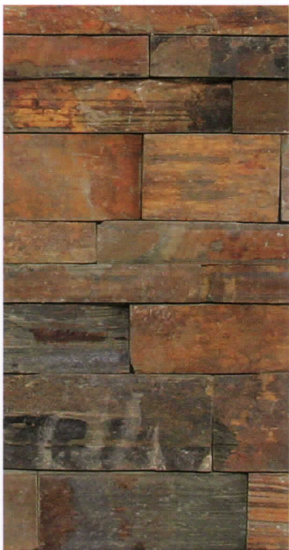

1 field panel = 1.33 sq. ft.

Ledger Stone

Ledger Stone products shown in photo are
Ledger Stone Bark (BVSLG9001).

Bark
BVSLG9001

Classic
BVQLG9002

Slate
BVSLG9003

Rust
BVQLG9004

Bull BBQ