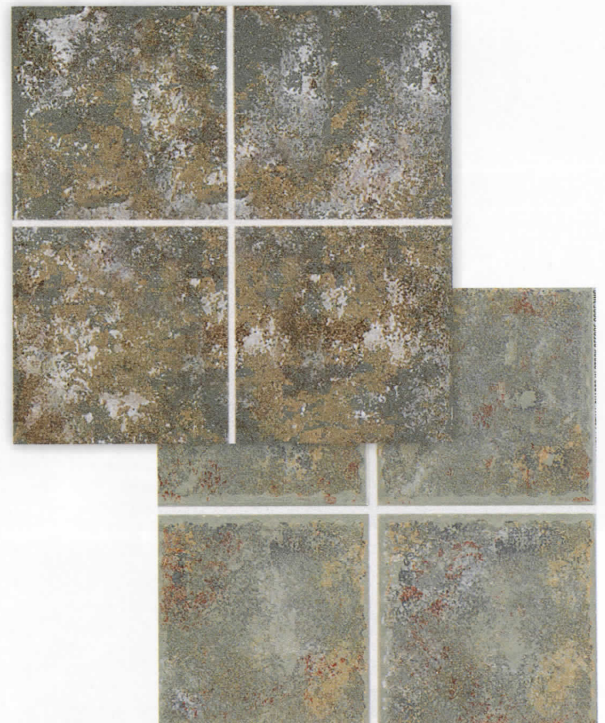

Sierra Mountain

Tiles shown in photo are
Sierra Mountain Grafite (SMS-3GR).

Cobalto 3"x3"
SMS-3CO

Grafite 3"x3"
SMS-3GR

Images enlarged to show detail

1. Jules Rustic Blue Blend
2. Arctic Ocean
3. Jules Rustic Mocha Blend