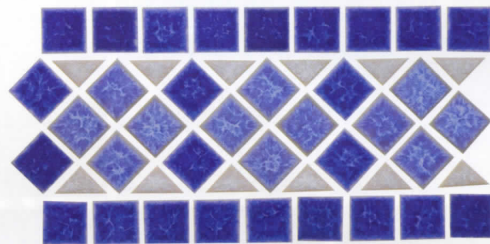

Tiles shown in photo are
Martinique Ocean Blue 2x2
(MARF235).

Royal Blue Border
MAR35

Ocean Blue Border
MAR33

Royal Blue
MARF635

Ocean Blue
MARF633

Tip: The **Martinique** tile is available in a border pattern, 6" x 6" field tile, and 2" x 2" mesh-mounted to allow a wide variety of design options. Create sophisticated designs on raised bond beams, raised spa walls and waterfall effects.

Royal Blue 2" x 2"
MARF235

Ocean Blue 2" x 2"
MARF233

- 1. MARF235 with Iberia LaMancha
- 2. MARF233
- 3. MARF235 with Iberia LaMancha
- 4. MARF233
- 5. MARF233 & MAR33

Borrego Springs

Size: Border
1 sht. = .94 sq. ft.

Tiles shown in photo are
Borrego Springs Midnight Sky (BGS-MIDNIGHT).

Stream Water
BGS-WATER

Lake Blue
BGS-LAKE

Midnight Sky
BGS-MIDNIGHT

Valley Sand
BGS-SAND

Size: Border & 3"x3"
Border: 1 sht. = 1.0 sq. ft.
3"x3": 1 sht. = 1.05 sq.ft.