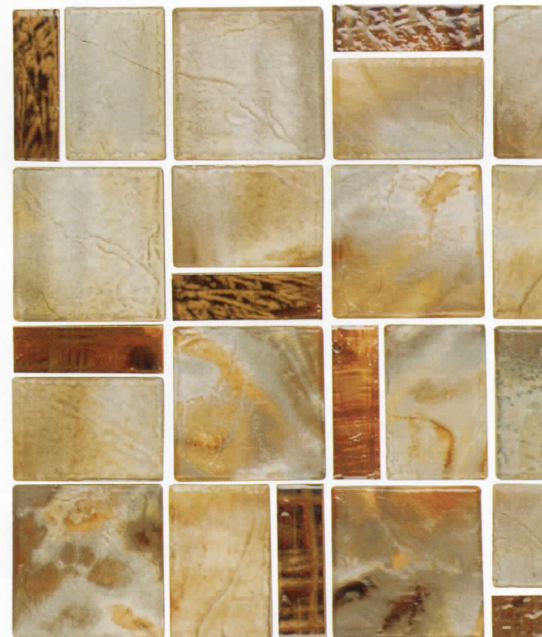

nptpool.com

Escapes

Size: Mosaic Pattern
1 sht = 1.06 sq.ft.

Tiles shown in photo are Escapes Riverstone (ESC-BLSTONE).

Coastal Blue
ESC-BLGLOSS

Driftwood
ESC-BRDARK

Sequoia
ESC-BRLIGHT

Riverstone
ESC-BLSTONE