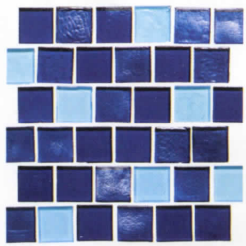

AquaScapes

Size: 1" x 1" & 6" x 12" Mosaic
1x1 sheet = 0.868 SQFT
6x12 Vertical Sheet = 0.50 SQFT

Tiles shown in photo are
AquaScapes Azure (OCN-AZURE).

Azure
OCN-AZURE

Capri
OCN-CAPRI

Sapphire
OCN-SAPPHIRE