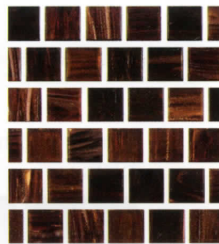

Allure

Bronze
BTI-37-2007

Caribbean
BTI-37-2006

Peacock
BTI-37-2008

Size: 1" x 1" Glass Tiles
1 sht. = 1.0 sq. ft.

Canyon Gems

Blue Quartz
201-021

Golden Bronze
201-024