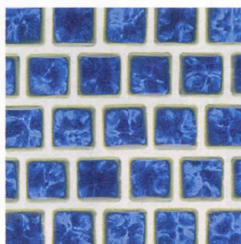

Sky Blue
MK/TK262

Olive Blue
MK/TK1331

Caribbean Blue
MK/TK255

Pacific Blue
MK/TK1341

Lake Blue
MK/TK1344

Mini Koyn

Tiles shown in photo are Mini Koyn Royal Blue (TK560).

Tiles shown in photo are Mini Koyn Cobalt (MK1150/TK150).

Marbleized Royal Blue
MK/TK105

Cobalt
MK1150/TK150

Tiles shown in photo are Marbleized Royal Blue (MK/TK105).

Electric Blue
MK132

Ocean Blue
MK1332

Sedona
TK50

White
MK501

Note: These 1"x1" tiles are available in limited quantities.
Consult your local Sales Center for availability.