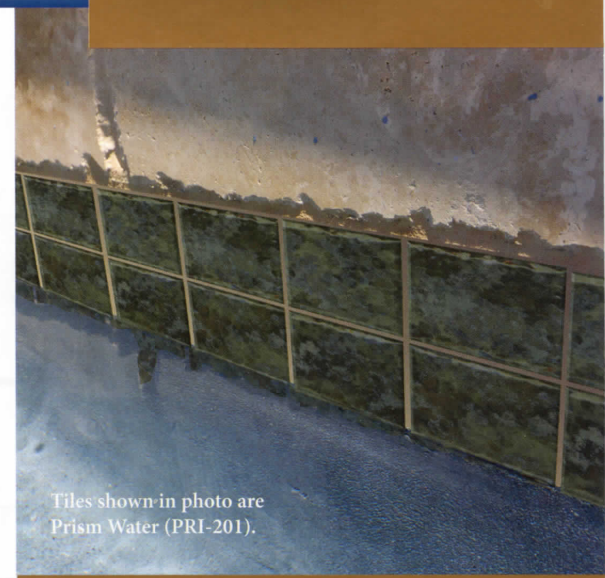

Tiles shown in photo are
Prism Water (PRI-201).

Images enlarged to show detail.