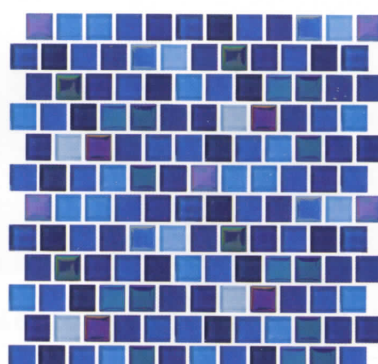

Bright Cobalt Blue Blend
NPT-37-2000