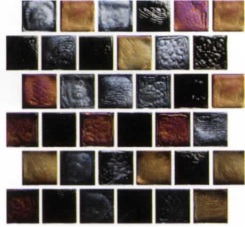

Blackies
OCN-BLACKIES