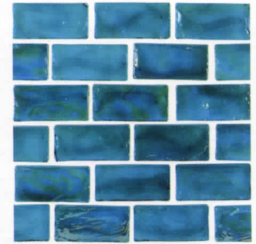

Lagoon
1X2083 LAGOON