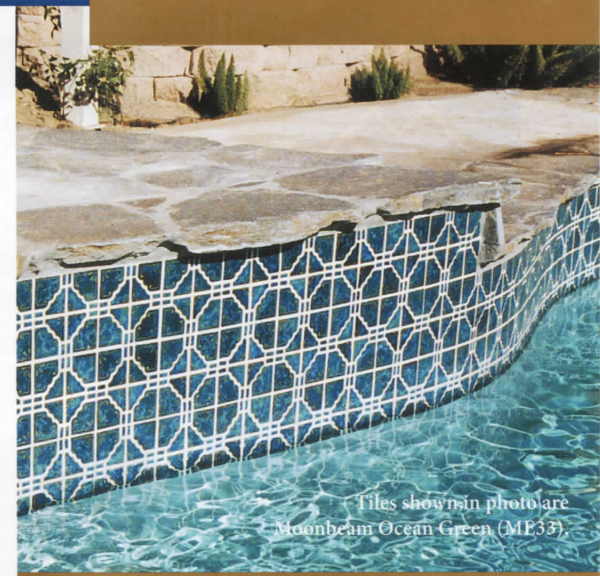

Moonbeam

Terra Blue
STB807

Lake Blue
ME44

Ocean Green
ME33

Cobalt Blue
STB808

Tiles shown in photo are
Moonbeam Ocean Green (ME33).

Verona

Size: 6" x 6" & Deco
6" x 6": 4 pcs. = 1.0 sq. ft. nominal