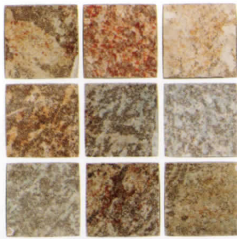

Tibet

Tiles shown in photo are Tibet Cotto (TBCOTTO).

Tiles shown in photo are Tibet Azul (TBAZUL).

Multicolor
TBMULTI Deco

Multicolor 2"x2"
TBMULTI2x2

Multicolor
TBMULTI

Bellagio

Size: 6" x 6" & Deco

6" x 6": 4 pcs. = 1.0 sq. ft. nominal

Tiles shown in photo are Bellagio Beige (BEL-6BLEND).

The **Bellagio** tile is available in 3" x 12" bullnose tile.

Note: This tile is subject to wide shade variations.