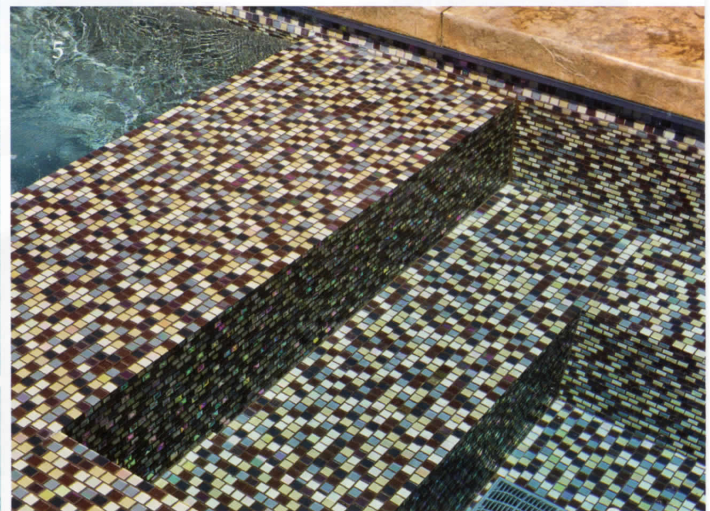

1. Rustic Blue Blend
2. Rustic Mocha Blend
3. Bright Cobalt Blue
4. Bright Cobalt Blue
5. Rustic Mocha Blend