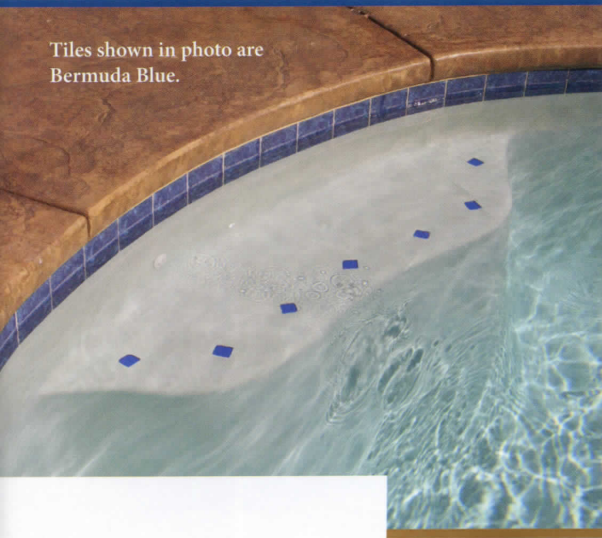

Aquarius Collection

Tiles shown in photo are Bermuda Blue.

Tiles shown in photo are Moorea Lapis Blue.

Waters