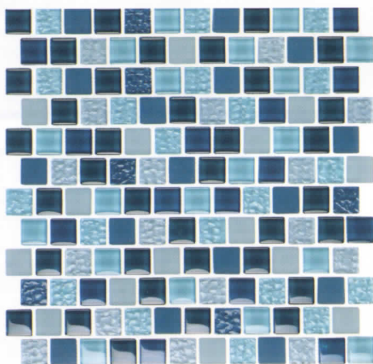

Images enlarged to show detail.

Size: 1" x 1" & 1" x 2" Glass Tiles
1 sht. = 0.9684 sq. ft.

Essence

Tiles shown in photo are
Essence Imperial (ES-IMPERIAL1X1).

Imperial 1" x 1"
ES-IMPERIAL1X1

Royal 1" x 1"
ES-ROYAL1X1