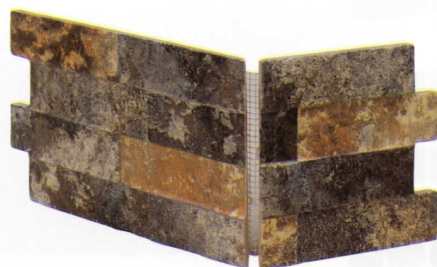

This tile is available in a
3" x 12" bullnose.

Note: Extreme color and shade variations.

Stackstones

Rust Multicolor Field
SST-RUST

Classic Beige Field
SST-CLASSIC

Size: 6" x 12" Panel & Corner
1 piece = 0.6135 sq. ft.