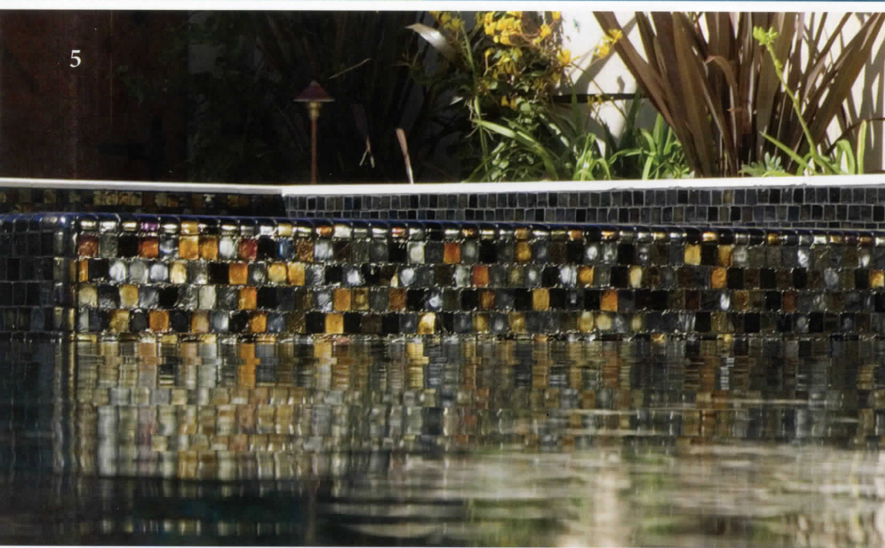

Sierra Mountain

Tiles shown in photo are
Sierra Mountain Grafite (SMS-3GR).

Cobalto 3"x3"
SMS-3CO

Grafite 3"x3"
SMS-3GR

Images enlarged to show detail

1. Jules Rustic Blue Blend
2. Arctic Ocean
3. Jules Rustic Mocha Blend