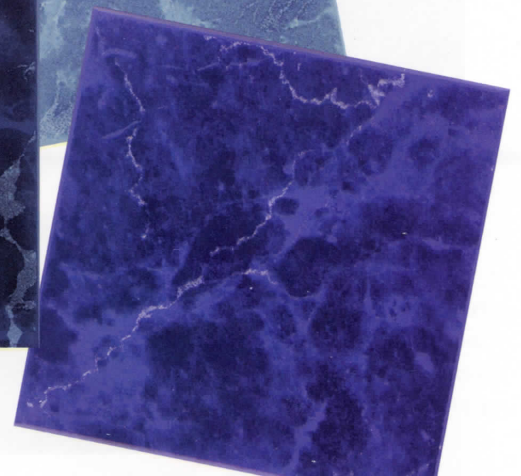

Size: 6" x 6"
4 pcs. = 1.0 sq. ft. nominal

Seven Seas

The Seven Seas tile is available in a 3" x 12"
bullnose tile.