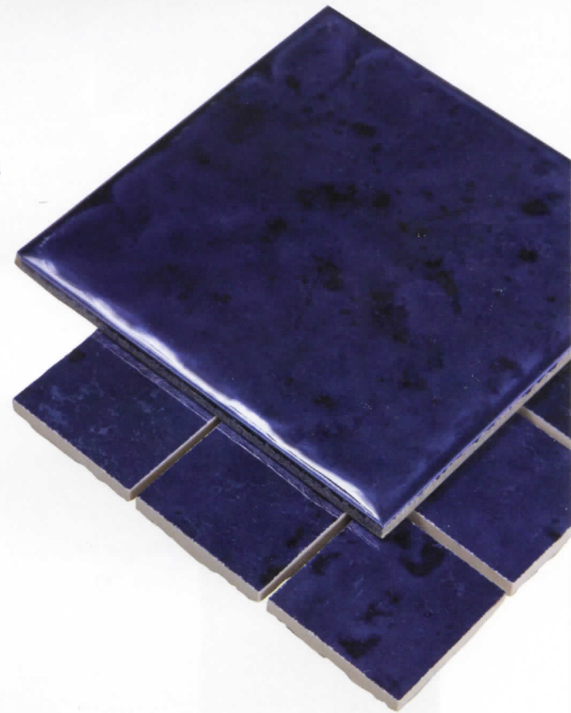

Deep Cobalt Waters DC 2x2

Bermuda