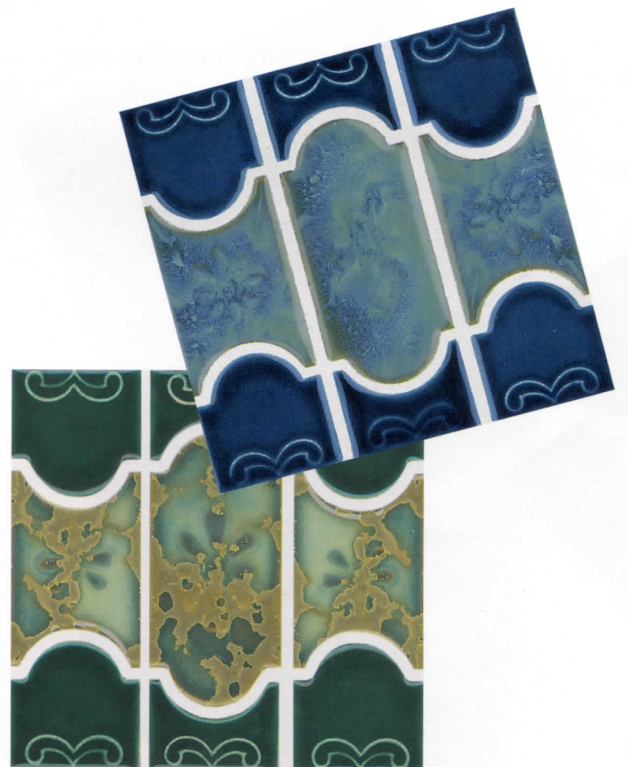

Sky Blue
BUE22

Navy Blue
BUE40