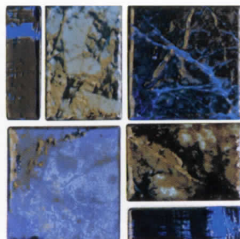

nptpool.com

Escapes

Size: Mosaic Pattern
1 sht = 1.06 sq.ft.

Tiles shown in photo are Escapes Riverstone (ESC-BLSTONE).

Coastal Blue
ESC-BLGLOSS

Driftwood
ESC-BRDARK

Sequoia
ESC-BRLIGHT

Riverstone
ESC-BLSTONE