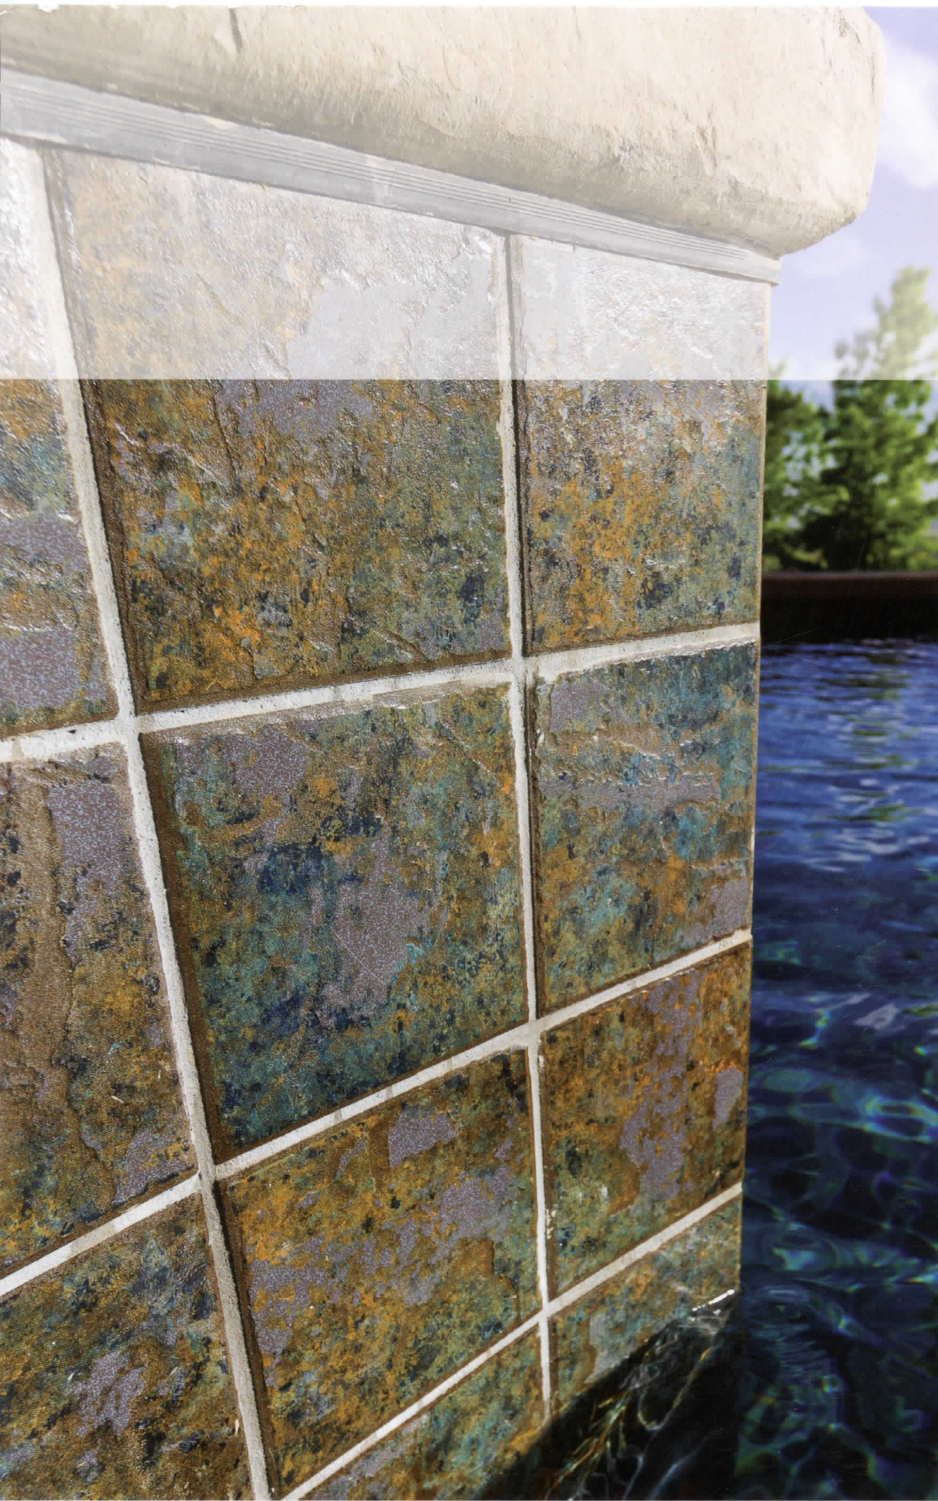

Your dealer/builder/contractor is an independent business person and not an agent of National Pool Tile, SCP Distributors LLC, Superior Pool Products LLC or any of their parents, subsidiaries, or affiliates (collectively referred to as "NPT/SCP/SPP"). NPT/SCP/SPP does not accept any responsibility for any representations, statements or contracts made by any Dealer/Builder/Contractor. The products featured in this brochure are produced by several manufacturers who stand behind their products as stated in their respective written warranties. NPT/SCP/SPP does not make any additional warranties. Please consult the manufacturers' terms and conditions of sale for important product information and complete warranty details. Color samples shown are representations of the actual product and are for identification purposes only. Because colors may vary, there is no guarantee that the actual color will be an exact match to the image shown. Always check products for proper color and size prior to installation. Use constitutes acceptance. Warranty claims cannot be considered once products are used or installed. Manufacturers reserve the right to change product selections and/or make product modifications. All products may not be available in all areas.