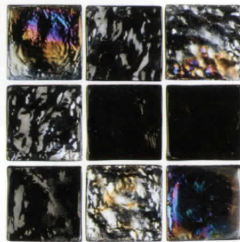

Midnight 2" x 2"
EQX-MIDNIGHT