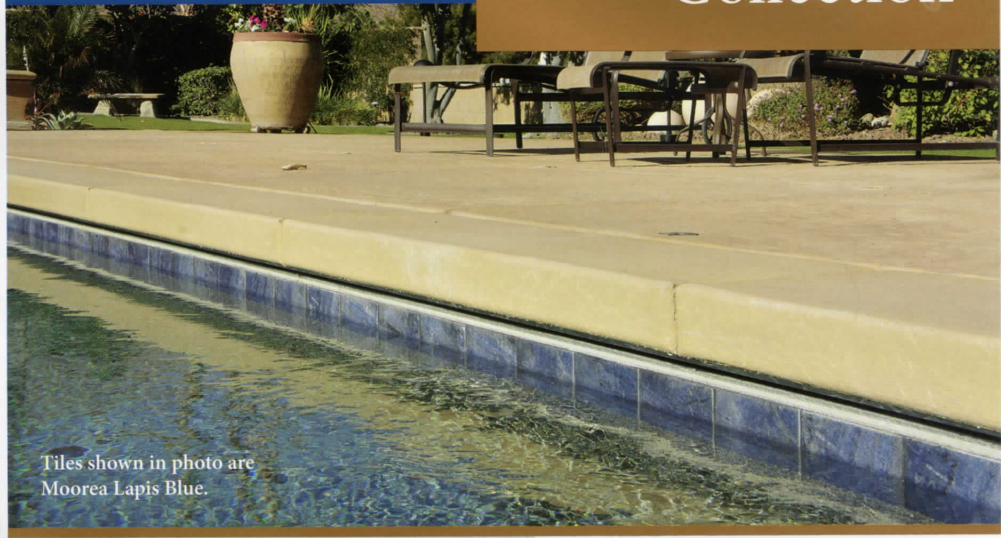

Aquarius Collection

Tiles shown in photo are Moorea Lapis Blue.

Waters