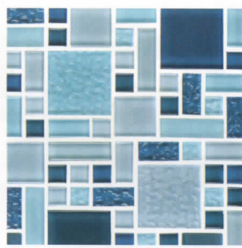

Royal
FS-ROYAL

Imperial
FS-IMPERIAL