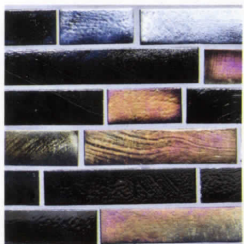

Blackies Interlocking
OCN-BLACKIES IS12