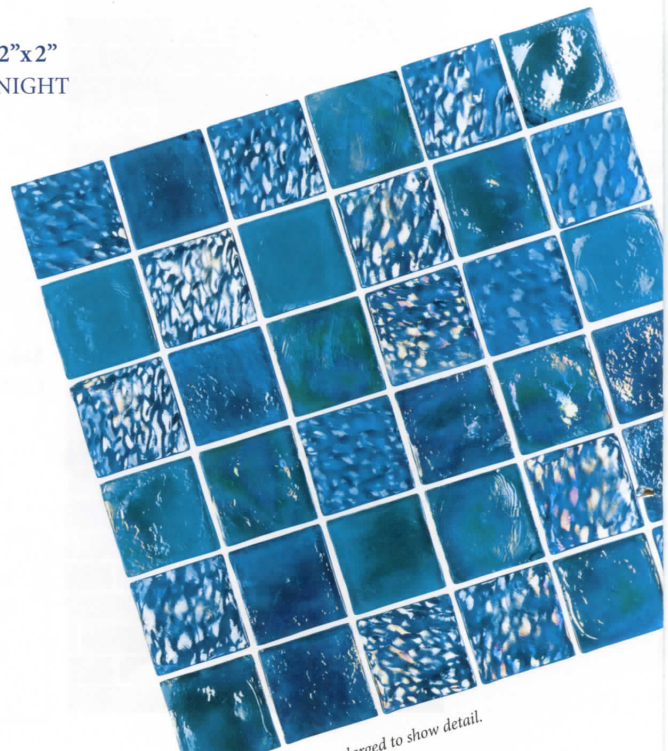

Size: 2" x 2" Glass Tile
1 sht.=1.0 sq.ft.

Tiles shown in photo are
Equinox Winter (EQX-WINTER).

Aurora 2" x 2"
EQX-AURORA

Midnight 2" x 2"
EQX-MIDNIGHT

Winter 2" x 2"
EQX-WINTER

enlarged to show detail.

Size: 1" x 1" Glass Tiles
1 sht. = 1.0 sq. ft.