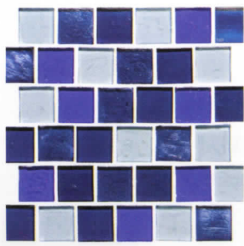

AquaScapes

Size: 1" x 1" & 6" x 12" Mosaic
1x1 sheet = 0.868 SQFT
6x12 Vertical Sheet = 0.50 SQFT

Tiles shown in photo are
AquaScapes Azure (OCN-AZURE).

Azure
OCN-AZURE

Capri
OCN-CAPRI

Sapphire
OCN-SAPPHIRE

Cobalt
OCN-COBALT

Azure Vertical
OCN-AZURE VS6

Capri Vertical
OCN-CAPRI VS6

Sapphire Vertical
OCN-SAPPHIRE VS6

Cobalt Vertical
OCN-COBALT VS6

Size: 12"x12"
12x12 Interlocking Sheet
= 1.0 SQFT

AquaScapes

Tiles shown in photo are
AquaScapes Azure
(OCN-AZURE).