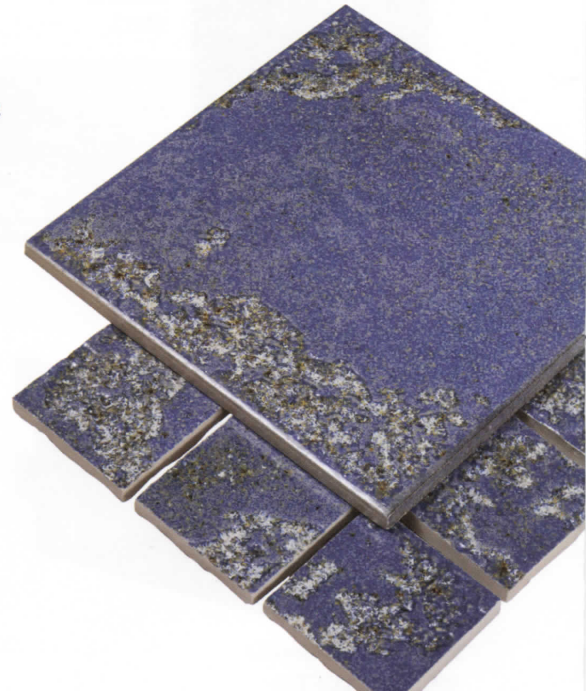

Iceberg Blue
Atlantis IB 2x2