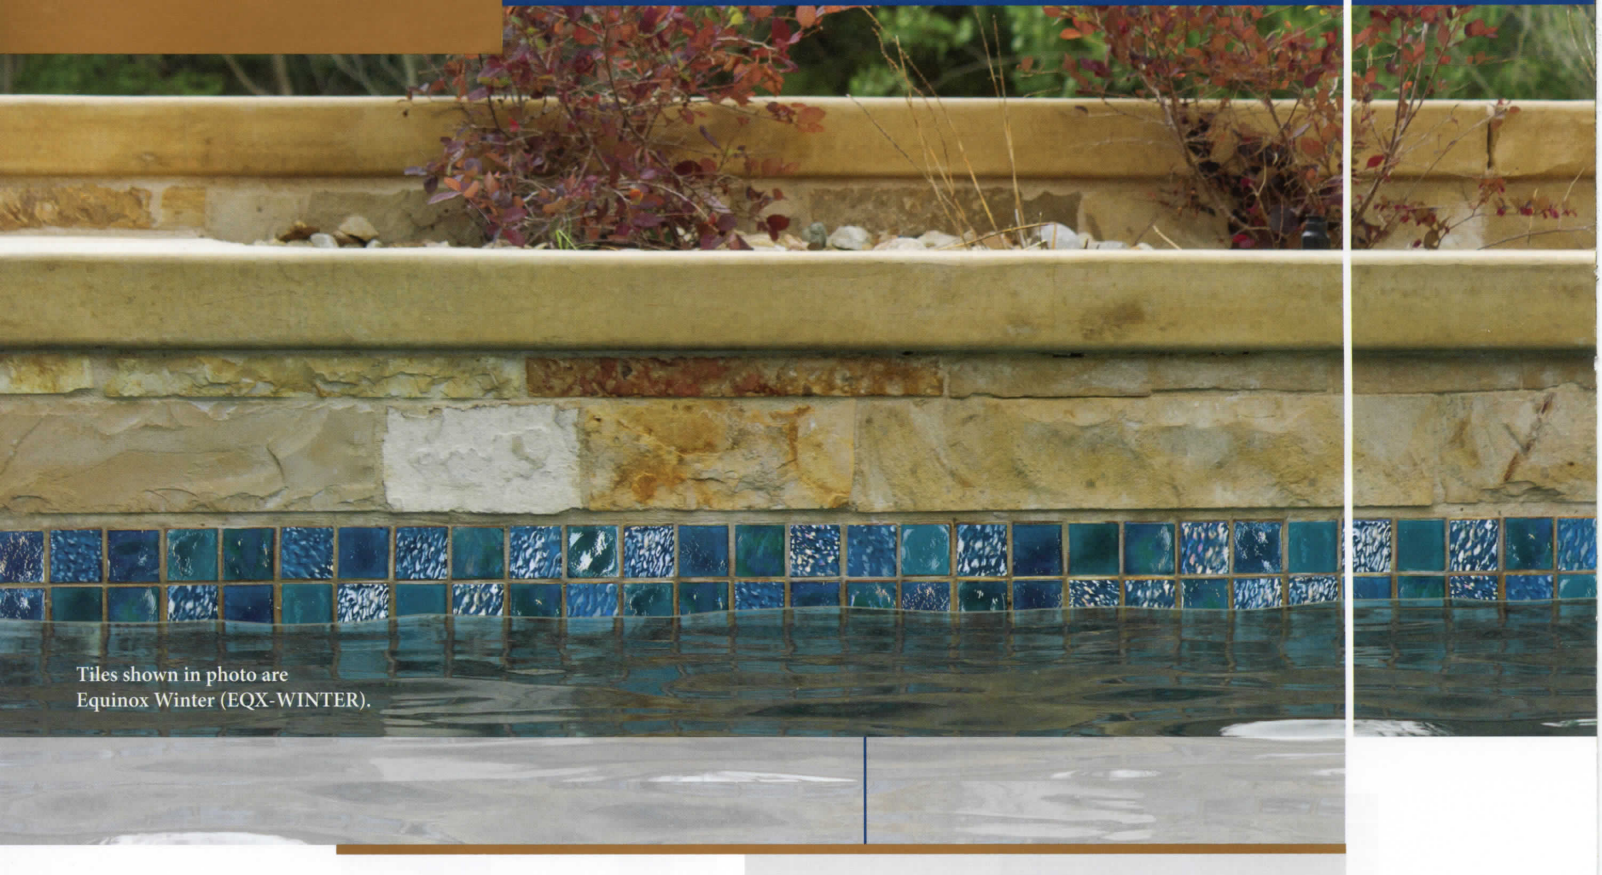

Equinox

Size: 2" x 2" Glass Tile
1 sht.=1.0 sq.ft.

Tiles shown in photo are
Equinox Winter (EQX-WINTER).