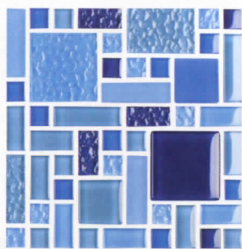

Royal
FS-ROYAL