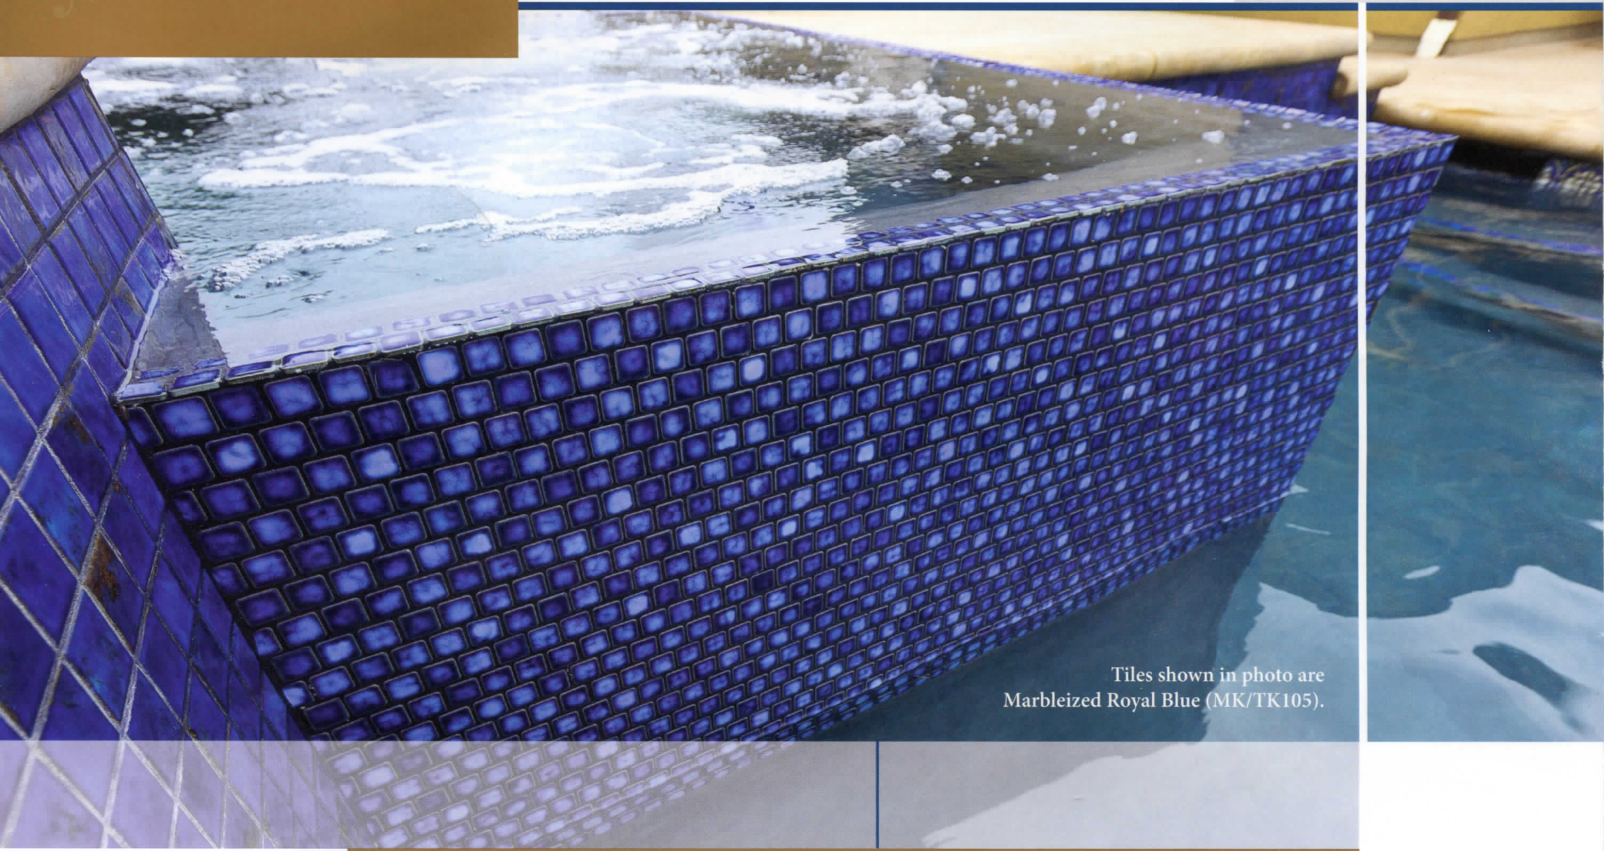

Mini Koyn

Size: 1" x 1"

TK: 1 sht. = 1.1 sq. ft.

RK & MK: 1 sht. = 1.0 sq. ft.

Tiles shown in photo are
Marbleized Royal Blue (MK/TK105).