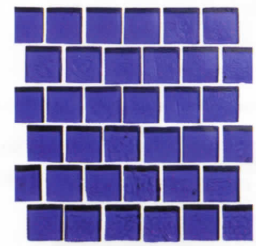

AquaScapes

Size: 1" x 1" & 6" x 12" Mosaic
1x1 sheet = 0.868 SQFT
6x12 Vertical Sheet = 0.50 SQFT

Tiles shown in photo are
AquaScapes Azure (OCN-AZURE).

Azure
OCN-AZURE

Capri
OCN-CAPRI

Sapphire
OCN-SAPPHIRE

Cobalt
OCN-COBALT

Azure Vertical
OCN-AZURE VS6

Capri Vertical
OCN-CAPRI VS6

Sapphire Vertical
OCN-SAPPHIRE VS6

Cobalt Vertical
OCN-COBALT VS6

Size: 12"x12"
12x12 Interlocking Sheet
= 1.0 SQFT

AquaScapes

Tiles shown in photo are
AquaScapes Azure
(OCN-AZURE).