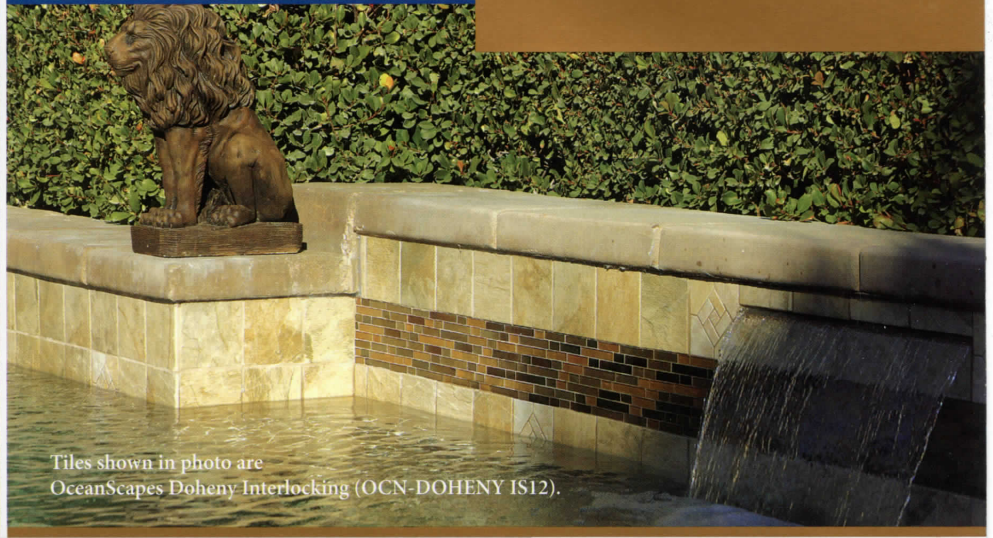

Pipeline Vertical 6x12
 OCN-PIPELINE VS6

Doheny Vertical 6x12
 OCN-DOHENEY VS6

Size: 1" x 1"
1x1 sheet = 0.868 SQFT

OceanScapes

Tiles shown in photo are OceanScapes Surfside (OCN-SURFSIDE).

Tiles shown in photo are OceanScapes Doheny Interlocking (OCN-DOHENY IS12).