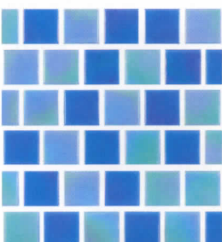

Reflections

Cool Aqua
201-028