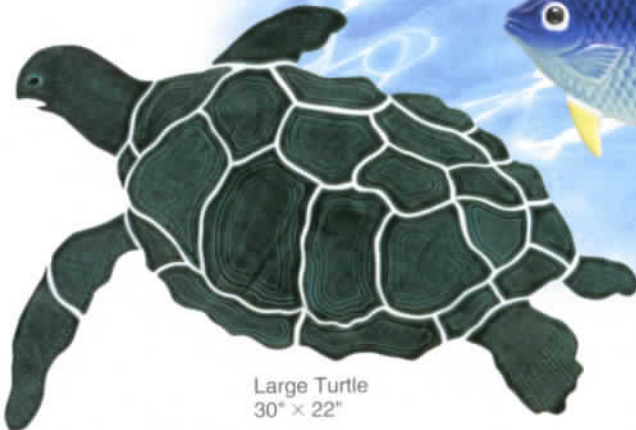

Large Turtle
30" x 22"