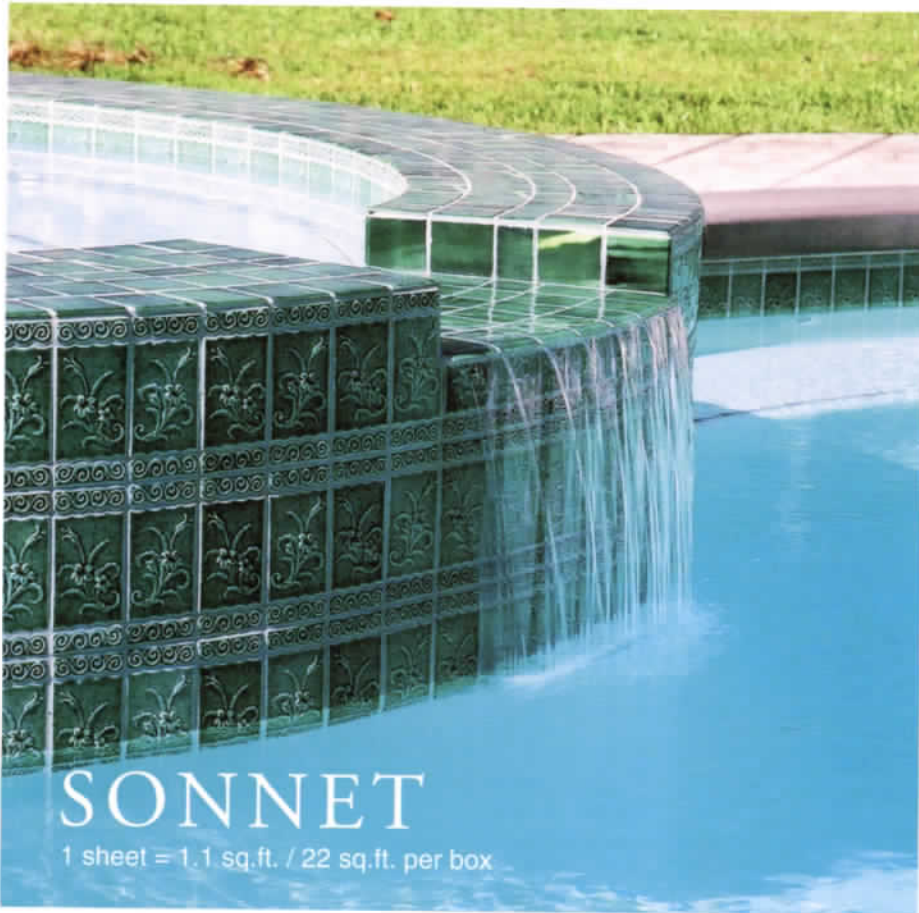

4 pcs. = 1 sq.ft. / 60 pcs. = 15 sq.ft. per box

ANTIQUE POLAR STAR
POOL & SPA

PS-1F
Rustic Beige Field

PS-1
Rustic Beige

PS-2F
Rustic Blue Field

PS-2
Rustic Blue

SO-1
Wheat

SO-2
Azure