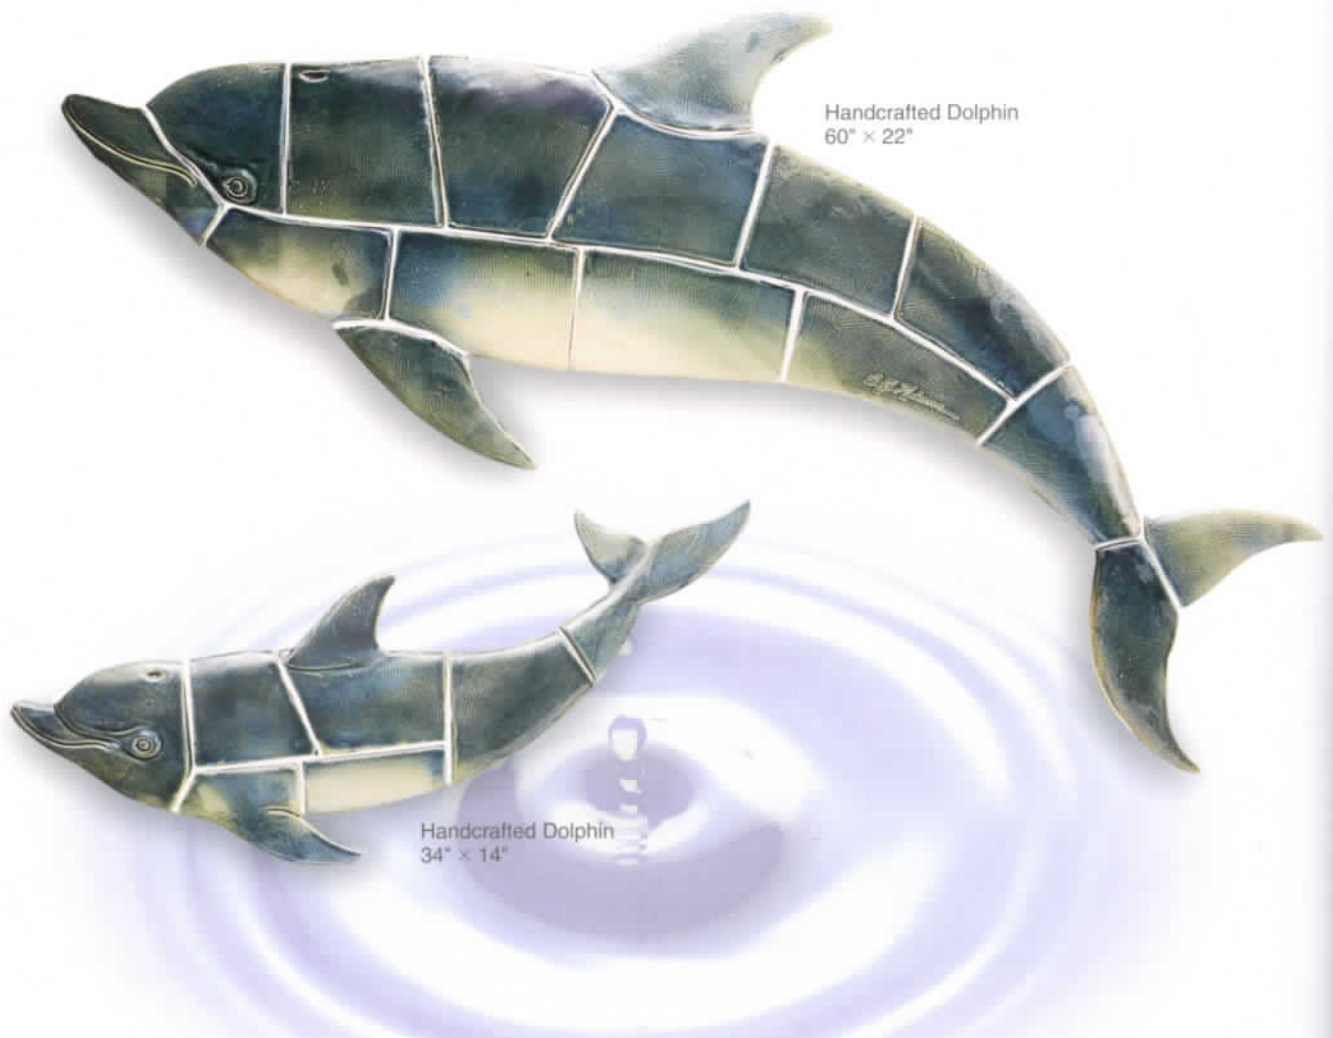

Crab
15" x 6.5"

Large Turtle
30" x 22"

Baby Turtle
7.25" x 6"

Note : Turtles and Crab are not Frost Proof.

Handcrafted Dolphin
60" × 22"

Handcrafted Dolphin
34" × 14"

HANDCRAFTED DOLPHINS

Limited to worldwide sales of only 500 sets, these *exceptional* handcrafted Dolphin Mosaics, created by the Japanese Artist, *Seiji Nakane*, are an essential for those who appreciate truly rare works. Every set is signed by the artist and no two sets are exactly alike. For additional information on these pieces please contact one of our offices.