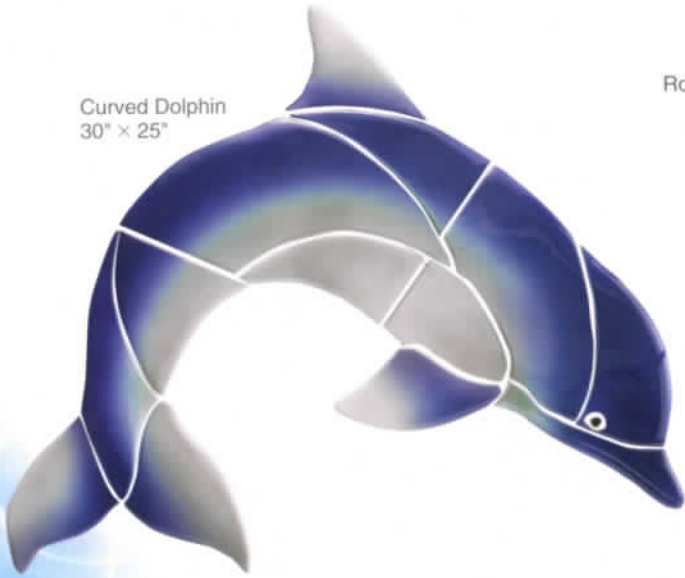

Curved Dolphin
30" x 25"

Small
Round Bouquet
8" x 8"