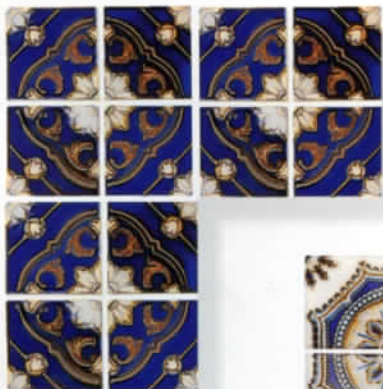

● 1 sheet = 1.06 sq. ft. / 26.5 sq. ft. per box.

VAN-1
Electric Blue

VAN-2 Ivory

VAN-7 Teal Blue

VAN-5 Marine Blue

SEVILLE

● 1 sheet = 1.06 sq. ft. / 26.5 sq. ft. per box.

BLEU MARINE