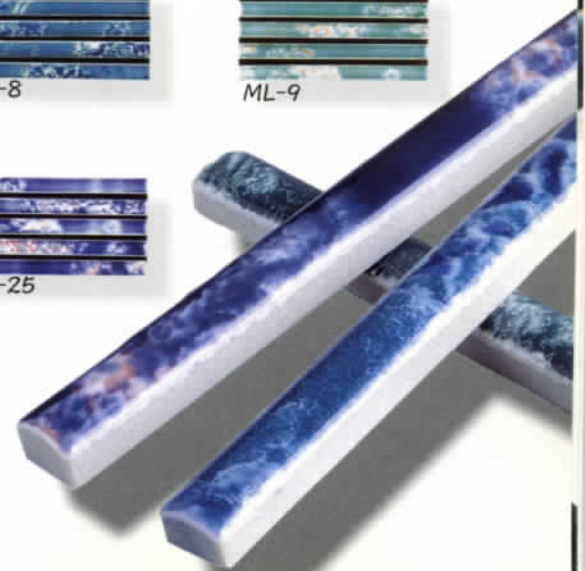

CO-281
Antique Blue

Blue Satin

1/2" x 6" MARBLE LINER

- Glazed printed porcelain tiles.
- Size is coordinated with 3" x 3" CONTINENTAL.

ML-3

ML-5

ML-7

ML-8

ML-9

ML-11

ML-16

ML-18

ML-25

ML-26

ML-27

ML-28