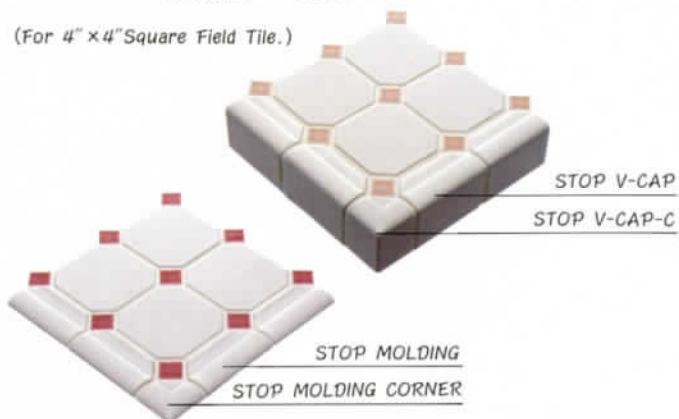

DECORATIVE ACCENT

AVAILABLE TRIM SHAPES

All trims are available in both Matt and Bright White.

(For 4" X 4" Square Field Tile.)

Molding and V-CAP in DOT colors are available by special order.

AVAILABLE DOTS COLORS