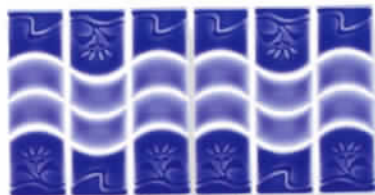

SURF

● 1 sheet = 1.03 sq. ft. / 30.9 sq. ft. per box.

SURF-220 Electric Blue