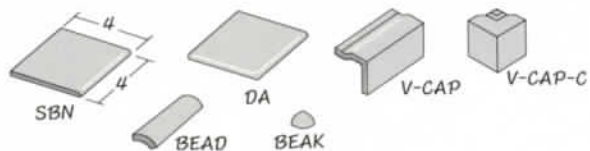

DECORATIVE ACCENT

AVAILABLE TRIM SHAPES

All trims are available in both Matt and Bright White.

(For 4" X 4" Square Field Tile.)

Molding and V-CAP in DOT colors are available by special order.

AVAILABLE DOTS COLORS