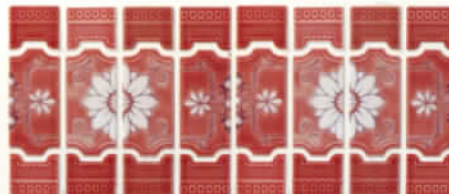

AS-11 Blue Grey

AS-12 Light Grey

AS-14

AS-2 Aztec Red

AS-13 Royal Blue

AS-14 Teal Blue

AS-15 Rose

PNT-1

FLC-30

PLANET

● 1 sheet = 1.15 sq. ft. / 27.6 sq. ft. per box.

PNT-1 Ivory

FLC

● 1 sheet = 1.15 sq. ft. / 27.6 sq. ft. per box.

FLC-30 Navy Blue

FLC-34 Blue Grey