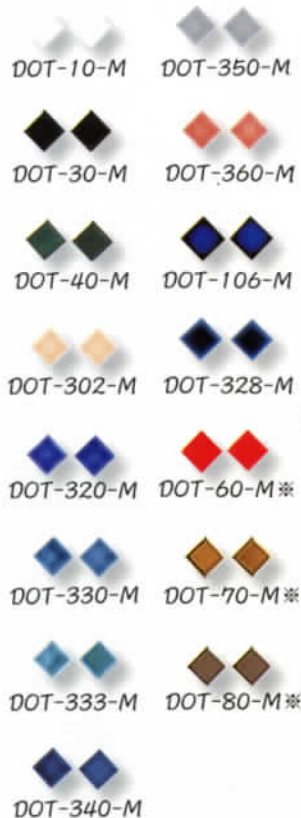

ML-9

ML-11

ML-16

ML-18

ML-25

ML-26

ML-27

ML-28

MXT-408 White

MXT-402 Peach

MXT-403 Beige

MXT-420 Electric Blue

MXT-428 Teal Green

MXT-433 Marine

MXT-435 Seafoam

MXT-440 Navy Blue

DECORATIVE ACCENT

AVAILABLE TRIM SHAPES

All trims are available in both Matt and Bright White.

(For 4" X 4" Square Field Tile.)

Molding and V-CAP in DOT colors are available by special order.

AVAILABLE DOTS COLORS