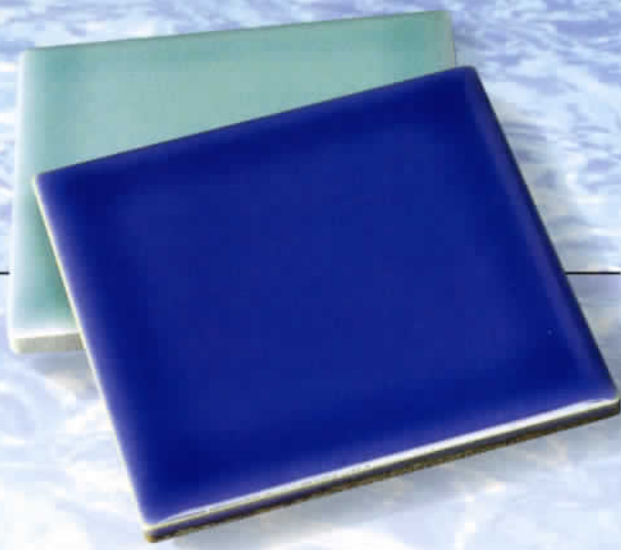

3"x3" CONTINENTAL

- 1 sheet=1.08 sq.ft./27 sq.ft. per box.
- All colors are also available in 1"x1" and 2"x2" MATRIX.

AVAILABLE TRIM SHAPES

V-CAP-IN CORNER also available.