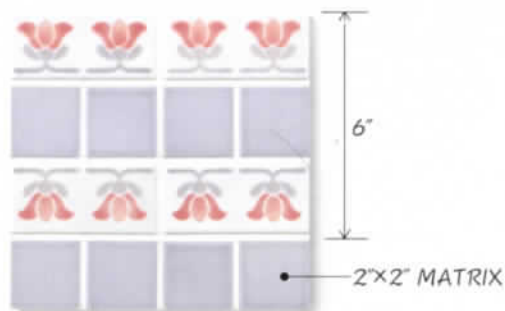

CO-318
Sky Blue

Accents for 2" & 4" MATRIX 2"x2" & 2"x4" NEW TULIP

- 1 sheet=1 sq.ft. =6 line ft.
- Color and size are coordinated with 2"x2" and 4"x4" MATRIX. Please refer to page 18.

STU-41C with 2"x2" MXT-202 & 4"x4" MXT-422