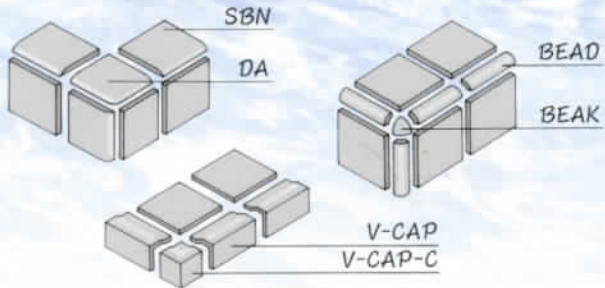

3"x3" CONTINENTAL

- 1 sheet=1.08 sq.ft./27 sq.ft. per box.
- All colors are also available in 1"x1" and 2"x2" MATRIX.

AVAILABLE TRIM SHAPES

V-CAP-IN CORNER also available.