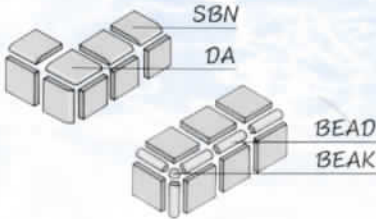

2"X2" MATRIX/SLIM

- 1 sheet=1 sq.ft./25 sq.ft. per box.
- All colors are also available in 1"X1" MATRIX and 3"X3" CONTINENTAL.
- 4"X4" size is available on marked colors ※.

AVAILABLE TRIM SHAPES

SL-220

MXT-220
Electric Blue

SL-221

MXT-221
Light Blue

SL-230

MXT-230D
Teal Blue

SL-231

MXT-231
Aqua Blue

SL-233

MXT-233※
Marine

SL-235

MXT-235※
Seafoam

SL-240

MXT-240
Navy Blue

SL-241

MXT-241※
Marine Blue

SL-250

MXT-250
Dark Grey

SL-251

MXT-251※
Light Grey

SL-260

MXT-260※
Raspberry

SL-261

MXT-261
Pink

SL-270

MXT-270
Plum

SL-271

MXT-271
Lilac

SL-201

MXT-201※
Milky White

SL-202

MXT-202※
Peach

SL-203

MXT-203※
Beige

SL-204

MXT-204※
Bone

SL-222

MXT-222※
Evergreen

SL-208

MXT-208※
White

SL-209

MXT-209※
Black

SL-226

MXT-226※
Cobalt Blue

MXT-228
Teal Green