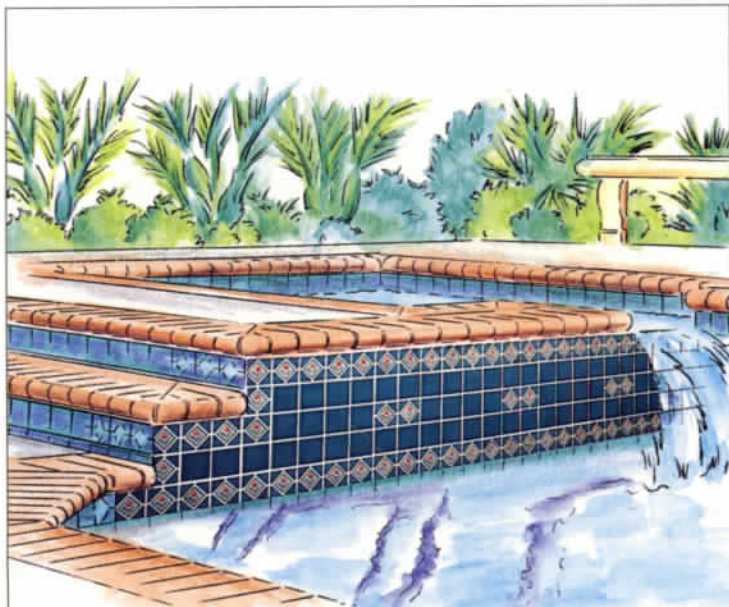

You imagine, CEPAC creates.

ES-12
Electric Blue

CEPAC[®] TILE

POOL/SPA TILE SPECIALIST

LittleTileInc.com

Little FANTASIA

- 1 sheet = 1.08 sq.ft. / 32.4 sq.ft. per box.
- Color and size are coordinated with 3" x 3" CONTINENTAL.