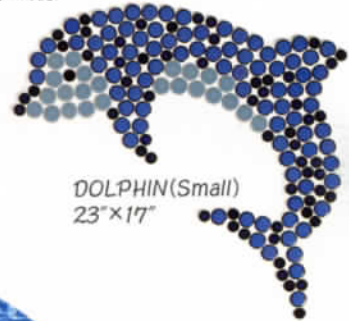

STU-24C
Pink/Grey/White

STU-25C
Grey/Black/White

STU-26C
Pink/Green/Bone

Accents for 3"x3" CONTINENTAL

- ACCENTS are available in all colors of 3"x3" CONTINENTAL on Page 19, except CO-220 and CO-318.

SAILFISH
55"×37"

DOLPHIN (Large)
31"×20"

DOLPHIN (Small)
23"×17"

MARLIN
24"×31"

SEAL (Large)
36"×10"

SEA HORSE
13"×23"

SEAL (Small)
19"×6"

■ TILE CHARACTERISTICS

Slight variations in shades are inherent characteristic of ceramic tiles and enhance the overall character.
Colors shown in this brochure may differ slightly from those of actual products because of the characteristics of printing inks.
Samples can be provided for verification of the actual color of the product.