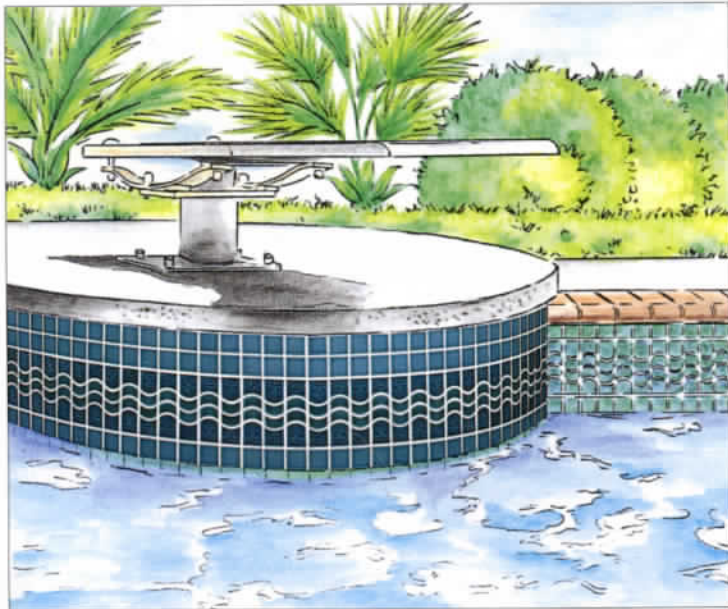

MOONGLOW

● 1 sheet=1 sq.ft./30 sq.ft. per box.

M-5966 Terra Blue

M-5841 Royal Blue

M-5967 Water Blue

SURF-228 with 2"x2" MXT-228

SURF

- 1 sheet=1.03 sq.ft./30.9 sq.ft. per box.
- Color and size are coordinated with 2"x2" MATRIX.