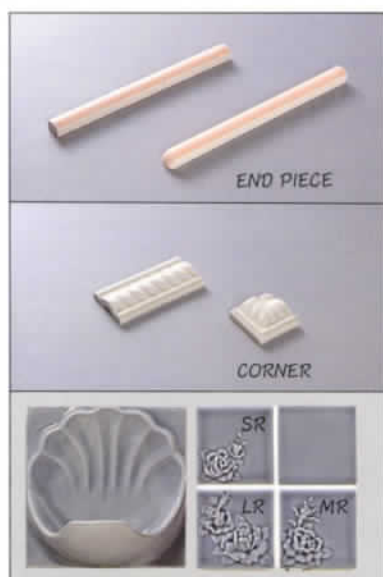

2"x4"

STU-41C
2"x2"

STU-42C

STU-44C

STU-45C

STU-46C

STU-21C
Peach/Green/White

STU-22C
Burgundy/Green/White

STU-24C
Pink/Grey/White

STU-25C
Grey/Black/White

STU-26C
Pink/Green/Bone

Accents for 3"x3" CONTINENTAL

- ACCENTS are available in all colors of 3"x3" CONTINENTAL on Page 19, except CO-220 and CO-318.

SAILFISH
55"×37"

DOLPHIN (Large)
31"×20"

DOLPHIN (Small)
23"×17"

MARLIN
24"×31"

SEAL (Large)
36"×10"

SEA HORSE
13"×23"

SEAL (Small)
19"×6"

■ TILE CHARACTERISTICS

Slight variations in shades are inherent characteristic of ceramic tiles and enhance the overall character.
Colors shown in this brochure may differ slightly from those of actual products because of the characteristics of printing inks.
Samples can be provided for verification of the actual color of the product.