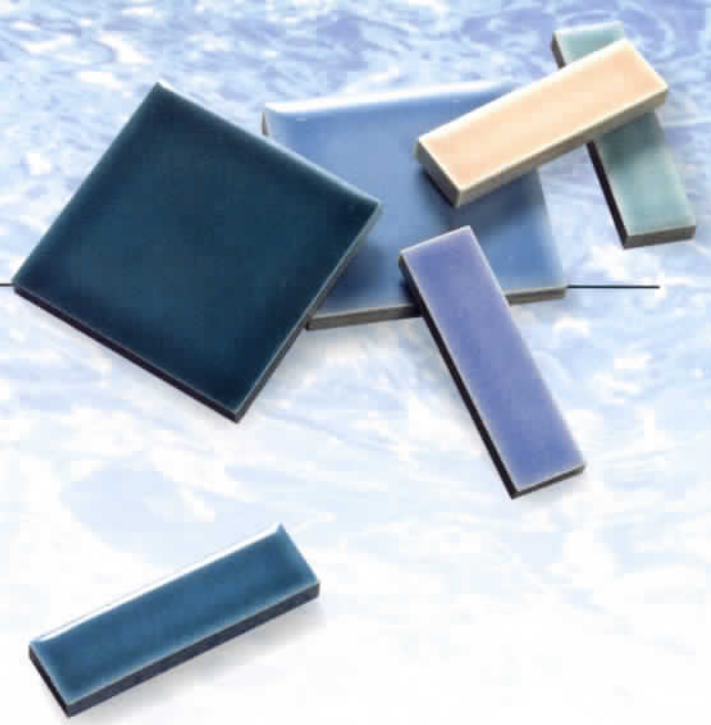

2"X2" MATRIX/SLIM

- 1 sheet=1 sq.ft./25 sq.ft. per box.
- All colors are also available in 1"X1" MATRIX and 3"X3" CONTINENTAL.
- 4"X4" size is available on marked colors ※.

AVAILABLE TRIM SHAPES

SL-220

MXT-220
Electric Blue

SL-221

MXT-221
Light Blue

SL-230

MXT-230D
Teal Blue

SL-231

MXT-231
Aqua Blue

SL-233

MXT-233※
Marine

SL-235

MXT-235※
Seafoam

SL-240

MXT-240
Navy Blue

SL-241

MXT-241※
Marine Blue

SL-250

MXT-250
Dark Grey

SL-251

MXT-251※
Light Grey

SL-260

MXT-260※
Raspberry

SL-261

MXT-261
Pink

SL-270

MXT-270
Plum

SL-271

MXT-271
Lilac

SL-201

MXT-201※
Milky White

SL-202

MXT-202※
Peach

SL-203

MXT-203※
Beige

SL-204

MXT-204※
Bone

SL-222

MXT-222※
Evergreen

SL-208

MXT-208※
White

SL-209

MXT-209※
Black

SL-226

MXT-226※
Cobalt Blue

MXT-228
Teal Green