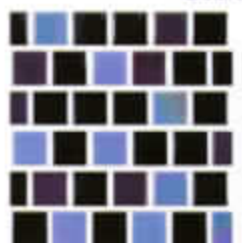

Oryx Moonlight
201-032