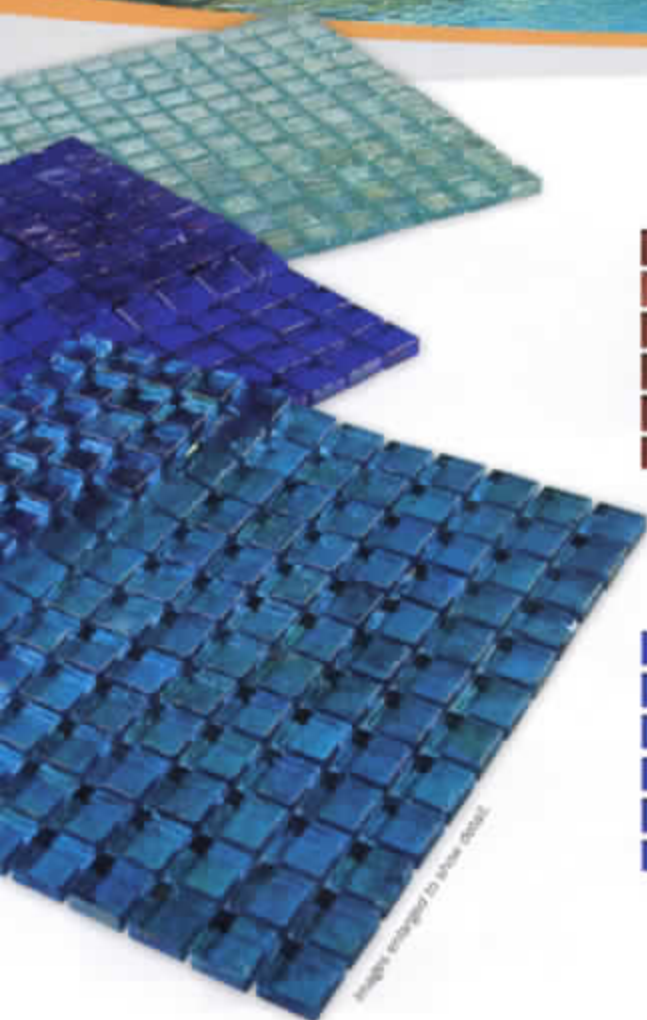

Green
GLTN0069

ARCTIC

Size: 1" x 1" Glass Tiles
1 sht. = 1.0 sq. ft.

Tiles shown in photo are Arctic Ocean (AT007 OCEAN)

Image courtesy of Stone Depot

Amber
AT005 AMBER

Ice
AT012 ICE

Ocean
AT007 OCEAN