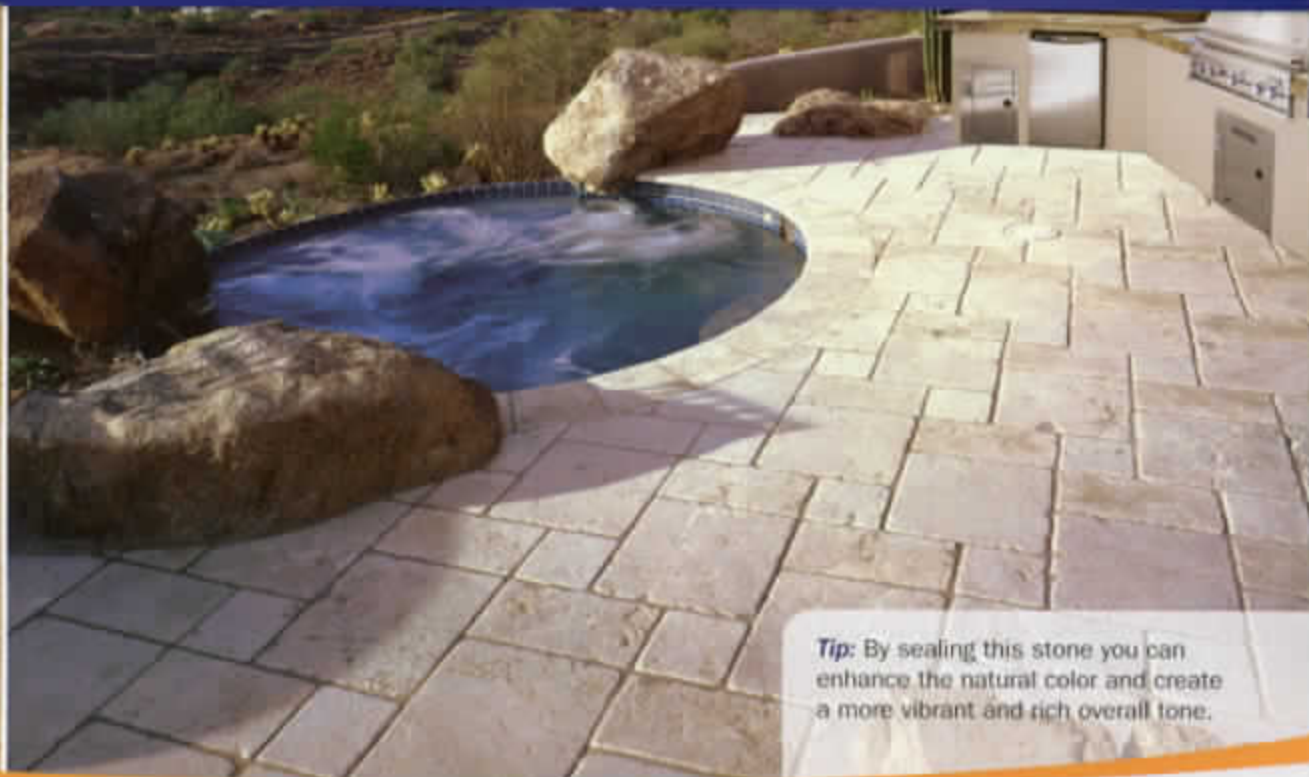

TAVERTINE DECKING & COPING

Tip: By sealing this stone you can enhance the natural color and create a more vibrant and rich overall tone.