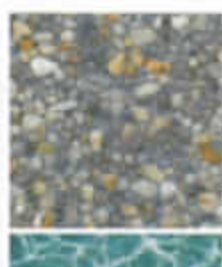

Emerald

Tropics Blue

Pool shown in photo is
Tahoe Blue with OceanScapes Doherty tile
at the waterline.

Mauve

Aqua White

Aqua Blue

Tahoe Blue

Midnight Blue