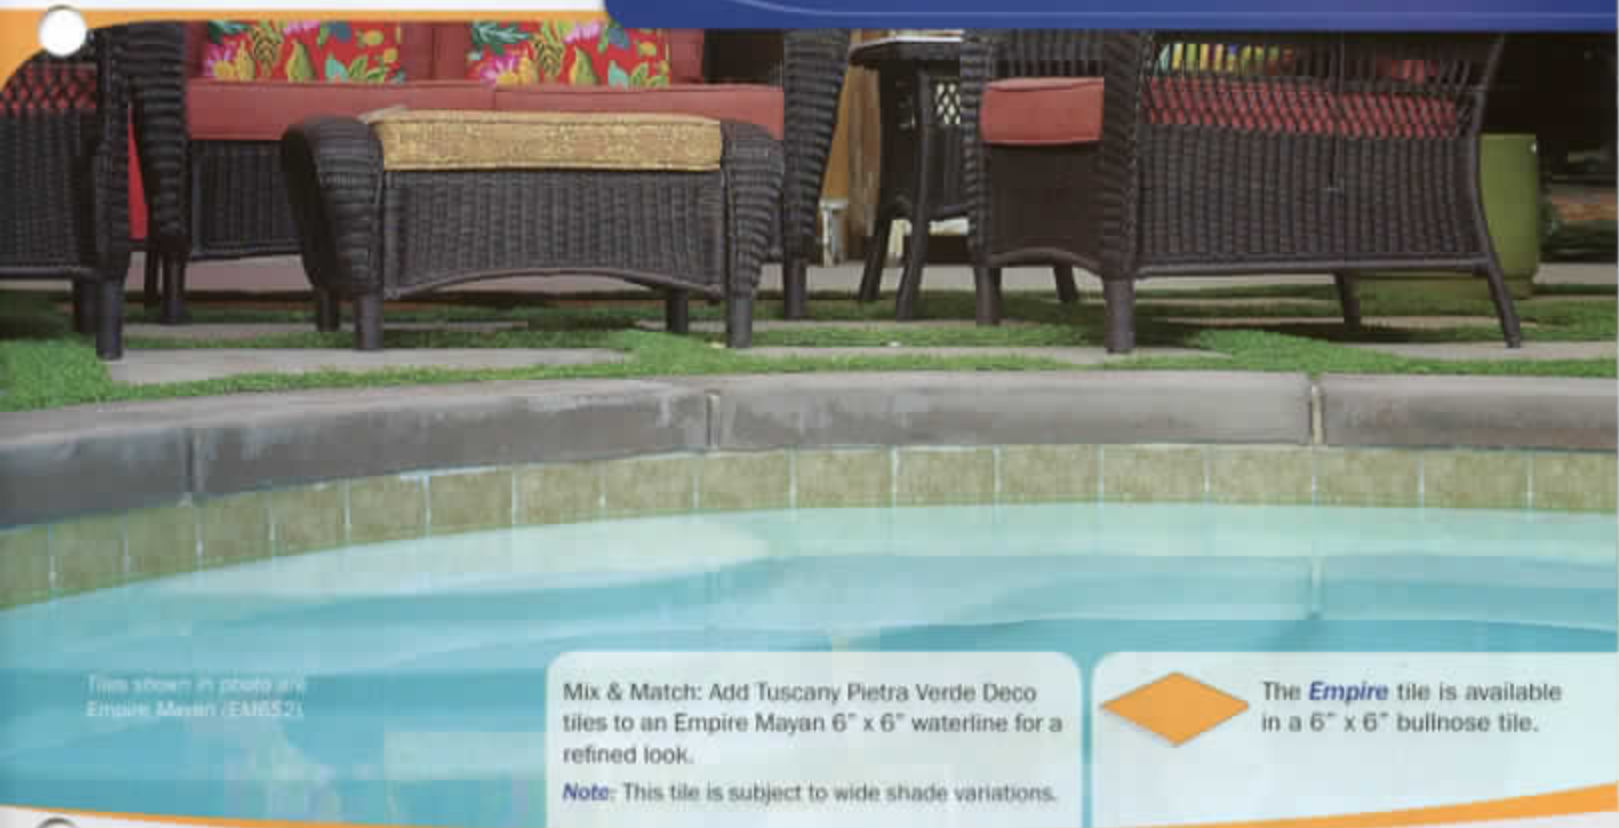

Size: 6" x 6", 2" x 2" & Deco
6" x 6": 4 pcs. = 1.0 sq. ft. nominal
2" x 2": 1 sht. = 1.0 sq. ft.

EMPIRE

Tiles shown in photo are
Empire Mayan (EM652)

Mix & Match: Add Tuscany Pietra Verde Deco tiles to an Empire Mayan 6" x 6" waterline for a refined look.

Note: This tile is subject to wide shade variations.

The *Empire* tile is available in a 6" x 6" bullnose tile.