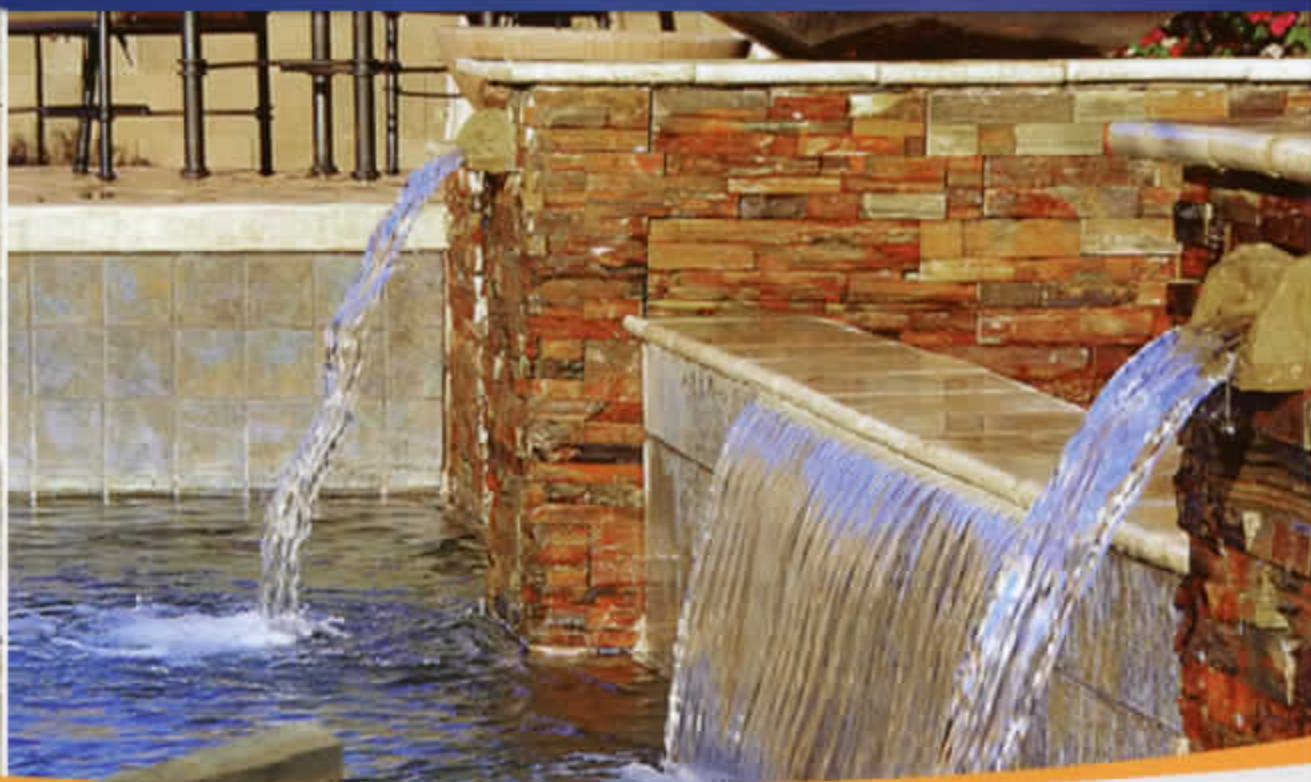

12" Bullnose

Brick Pavers

#758 Paver

#712 Paver

Safety Grip Bullnose

12" Bullnose

LEDGER STONE

Irregularly stacked surfaces with wide color and thickness variations fit together easily for a naturally random appearance. A simple and sophisticated way to add a complete, coordinated look to your backyard entertainment environment!