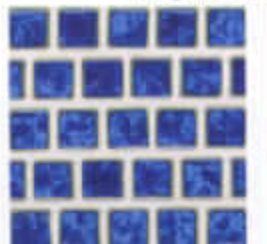

Lake Blue
MK/TK1344