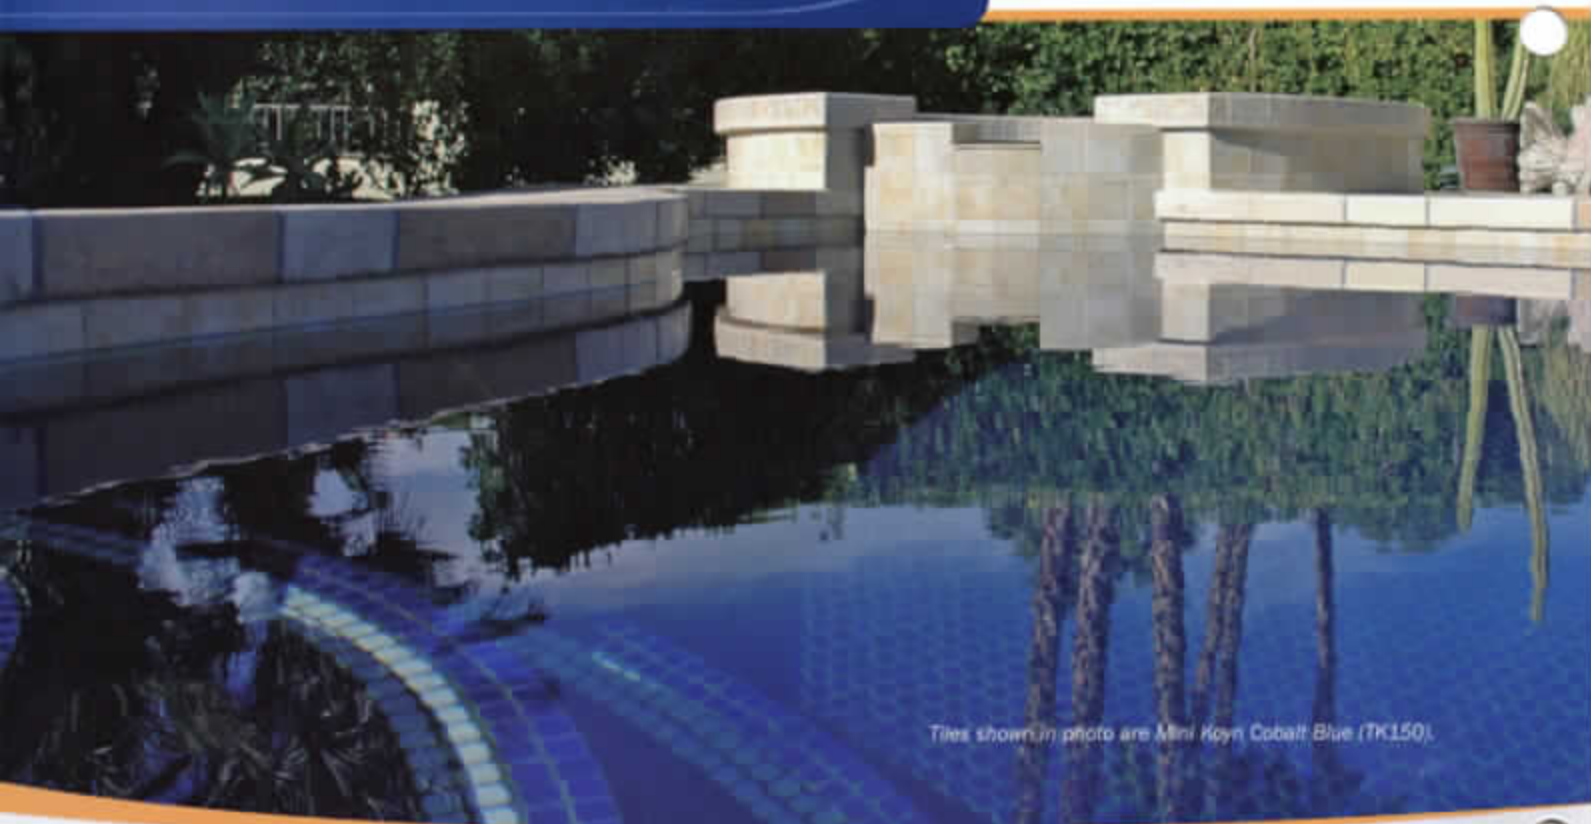

MINI KOYN

Size: 1" x 1"
TK: 1 sht. = 1.1 sq. ft.
RK & MK: 1 sht. = 1.0 sq. ft.

Tiles shown in photo are Mini Koyn Cobalt Blue (TK150).