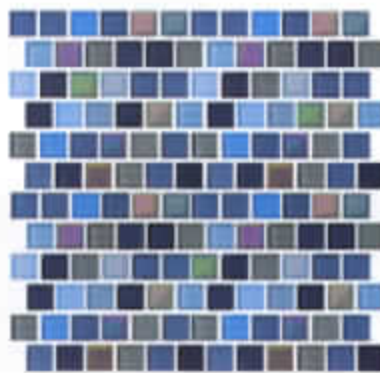

Lagoon
AT083 LAGOON

Size: 1" x 1" Glass Tiles
1 sht. = 1.0 sq. ft.

JULES

This image is for informational purposes only. The actual product may vary in color and texture.

Rustic Mocha Blend
NPT-37-2003

Rustic Blue Blend
NPT-37-2001