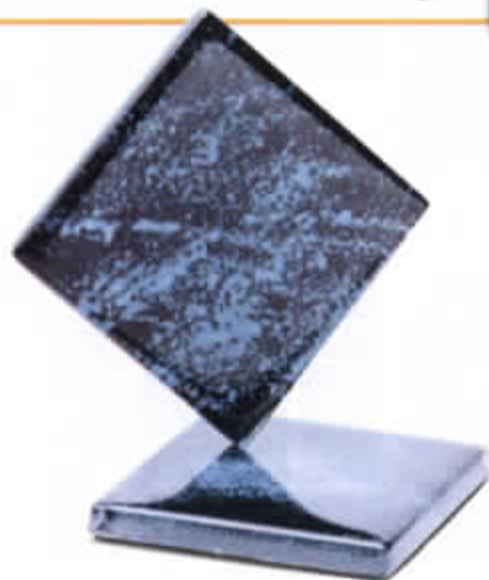

Tiles shown in photo above are *Nebula Blue* (GLTN0074).