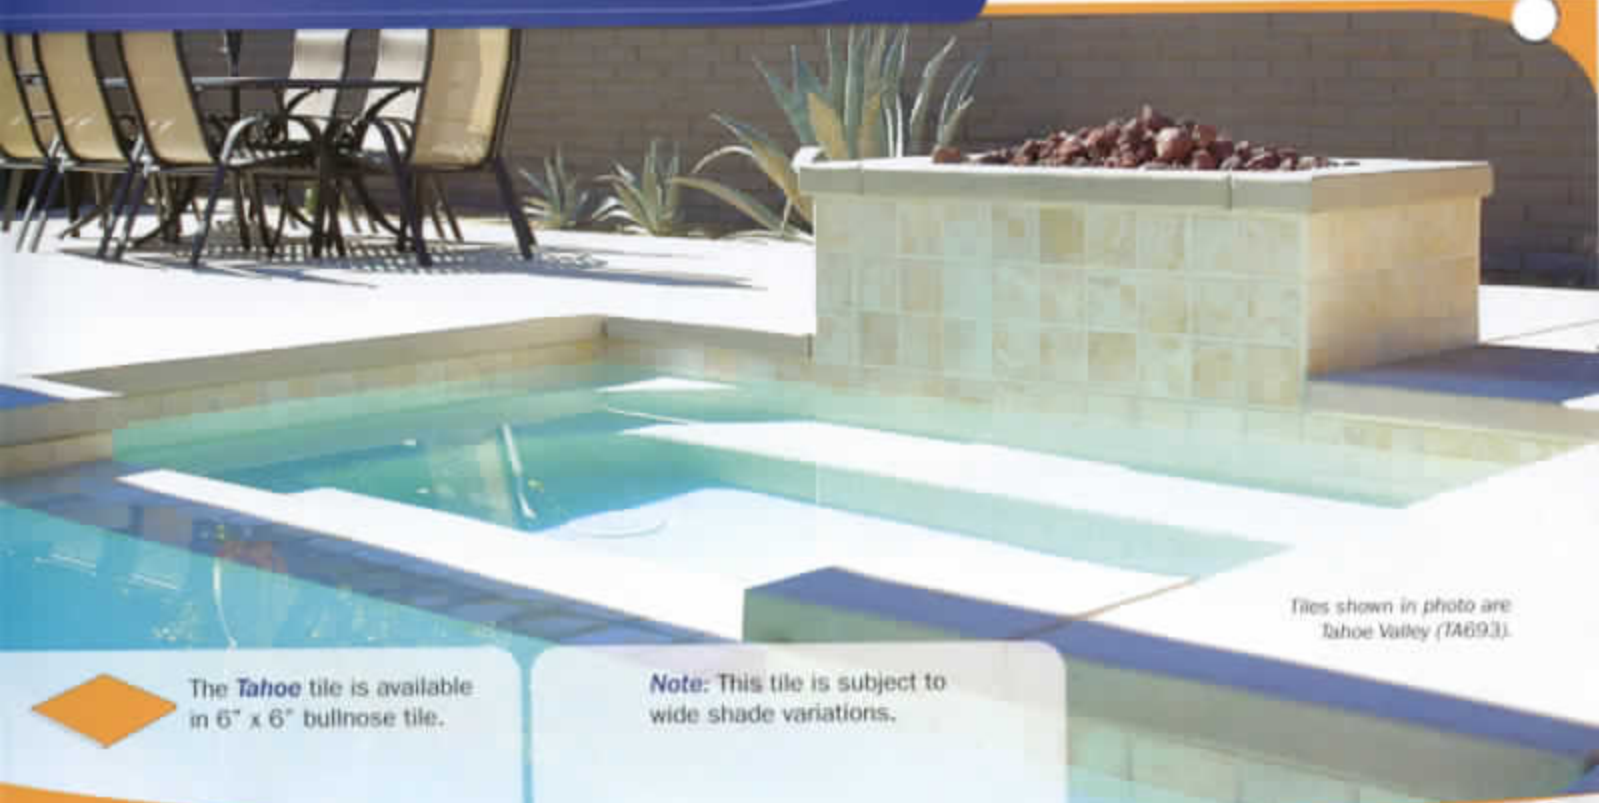

TAHOE

Size: 6" x 6", 2" x 2" & Deco
6" x 6": 4 pcs. = 1.0 sq. ft. nominal
2" x 2": 1 slt. = 1.0 sq. ft.

Tiles shown in photo are Tahoe Valley (TA693).