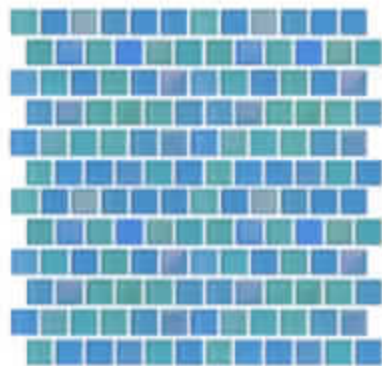

Lagoon
AT083 LAGOON

Size: 1" x 1" Glass Tiles
1 sht. = 1.0 sq. ft.

JULES

This image is for informational purposes only. The actual product may vary in color and texture.

Rustic Mocha Blend
NPT-37-2003

Rustic Blue Blend
NPT-37-2001