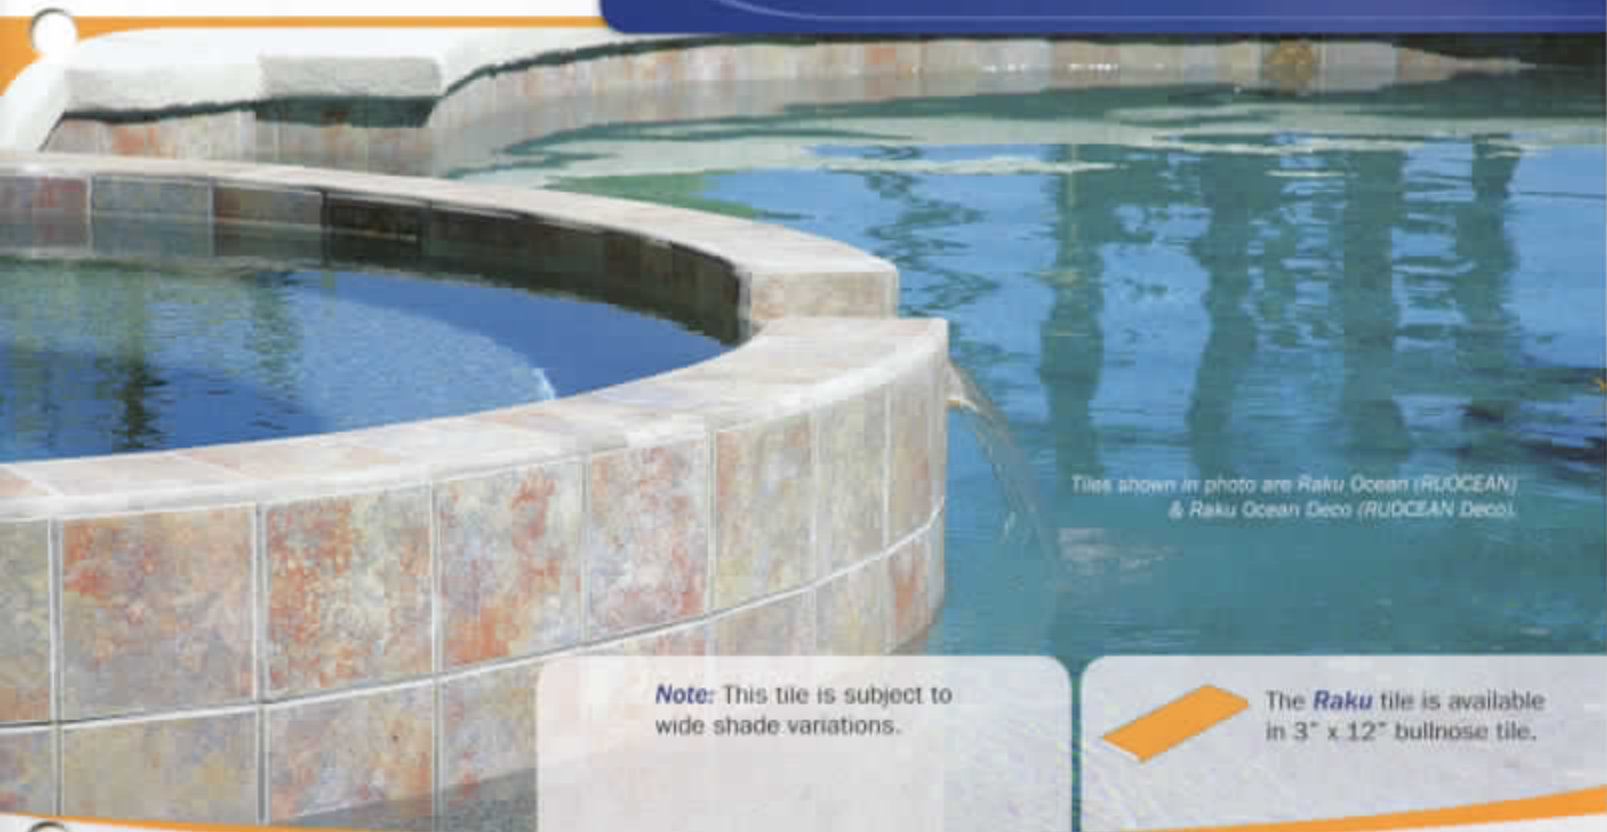

Mountain TA692

Valley 2" x 2" TAP693

Lake 2" x 2" TAP690

Pine 2" x 2" TAP691

Size: 6" x 6", 2" x 2" & Deco
 6" x 6": 4 pcs. = 1.0 sq. ft. nominal
 2" x 2": 1 sht. = 1.0 sq. ft.

RAKU

Tiles shown in photo are Raku Ocean (RUOCEAN) & Raku Ocean Deco (RUOCEAN Deco).