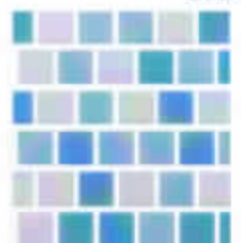

Golden Bronze
201-024

Turquoise Blue
201-022

REFLECTIONS

Size: 1" x 1" Glass Tiles
1 sht. = 1.0 sq. ft.

Cool Aqua
201-028

Blue Lagoon
201-030

Oryx Moonlight
201-032

Tropical Surf
201-029