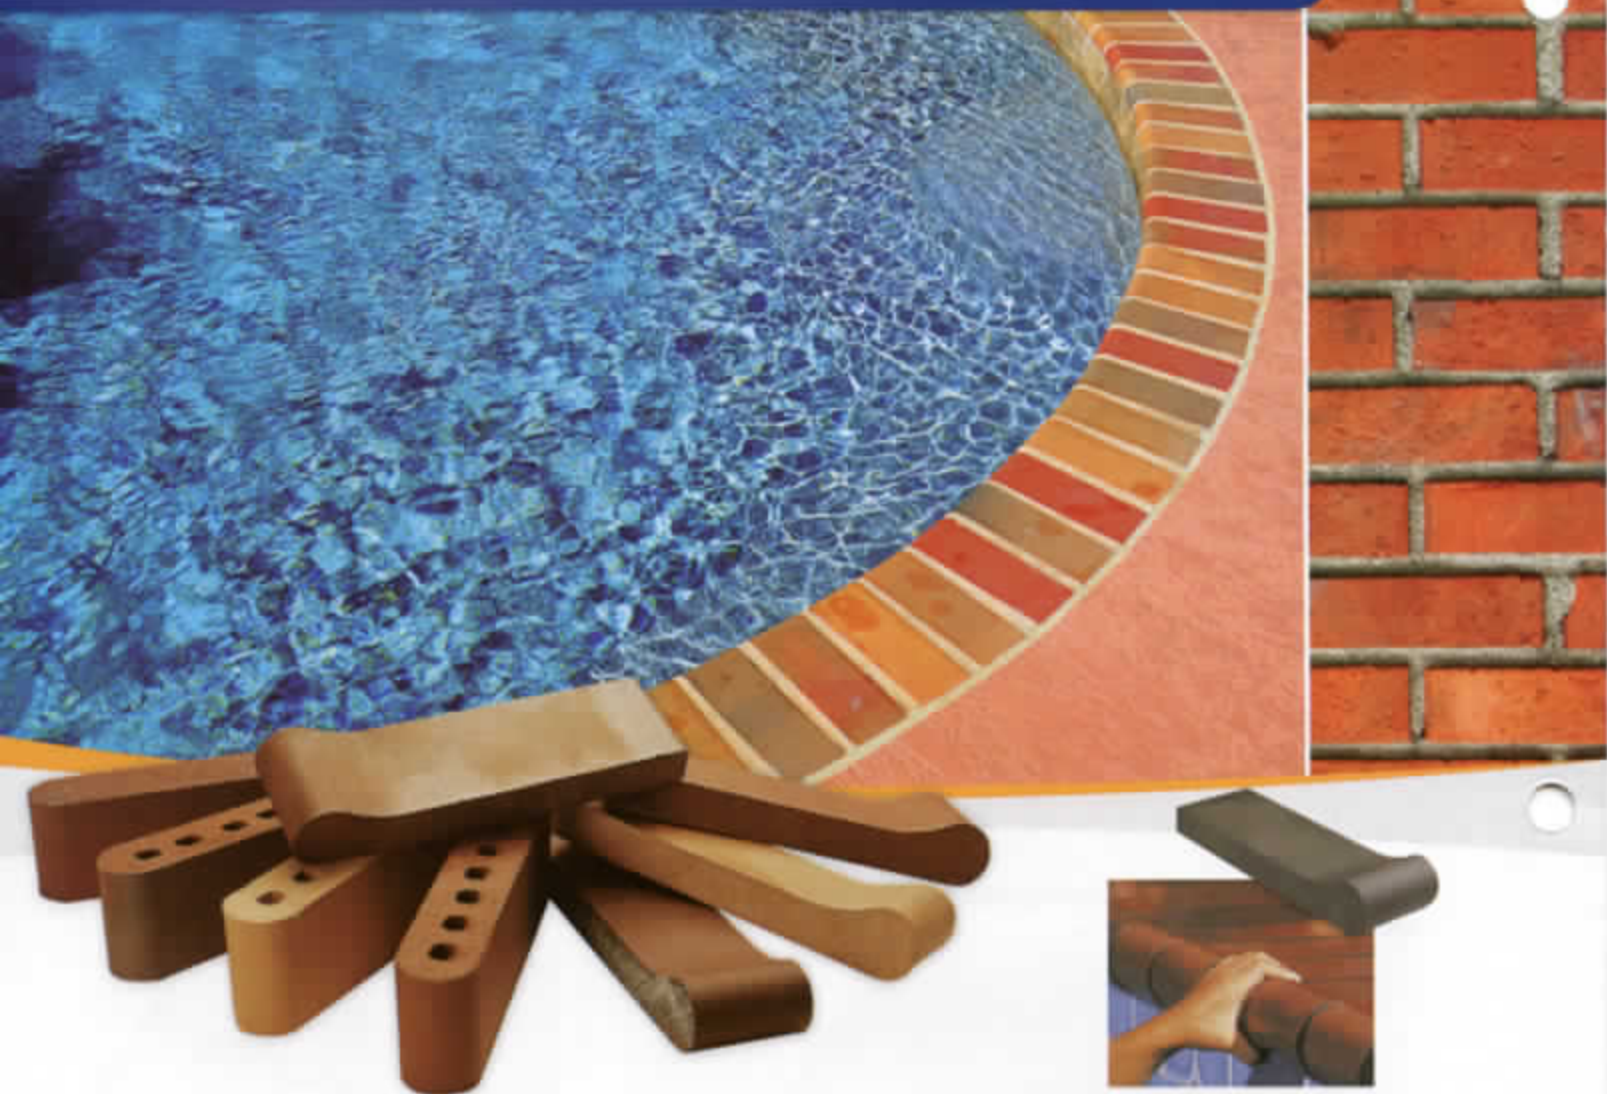

QUARTZITE

DECKING & COPING

Quartzite product shown in photo is Quartzite Mesh Decking

Note: Wide shade, texture and width variations can occur with natural stone. As with all raw stone products, imperfections, cracking and fissures are a natural characteristic of this product. Carefully inspect actual stone before installation.

Interlocking Mesh-Mounted Decking easily fits together for a random, natural look.

Quartz Random Field
1 panel = approx. 6.3 sq. ft. per netted sheet
BVQFS9001

BRICKS & BRICK COPING

Traditional Bullnose

9" Bullnose