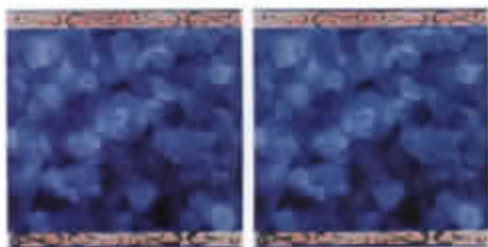

Caribbean Blue Field
STF695