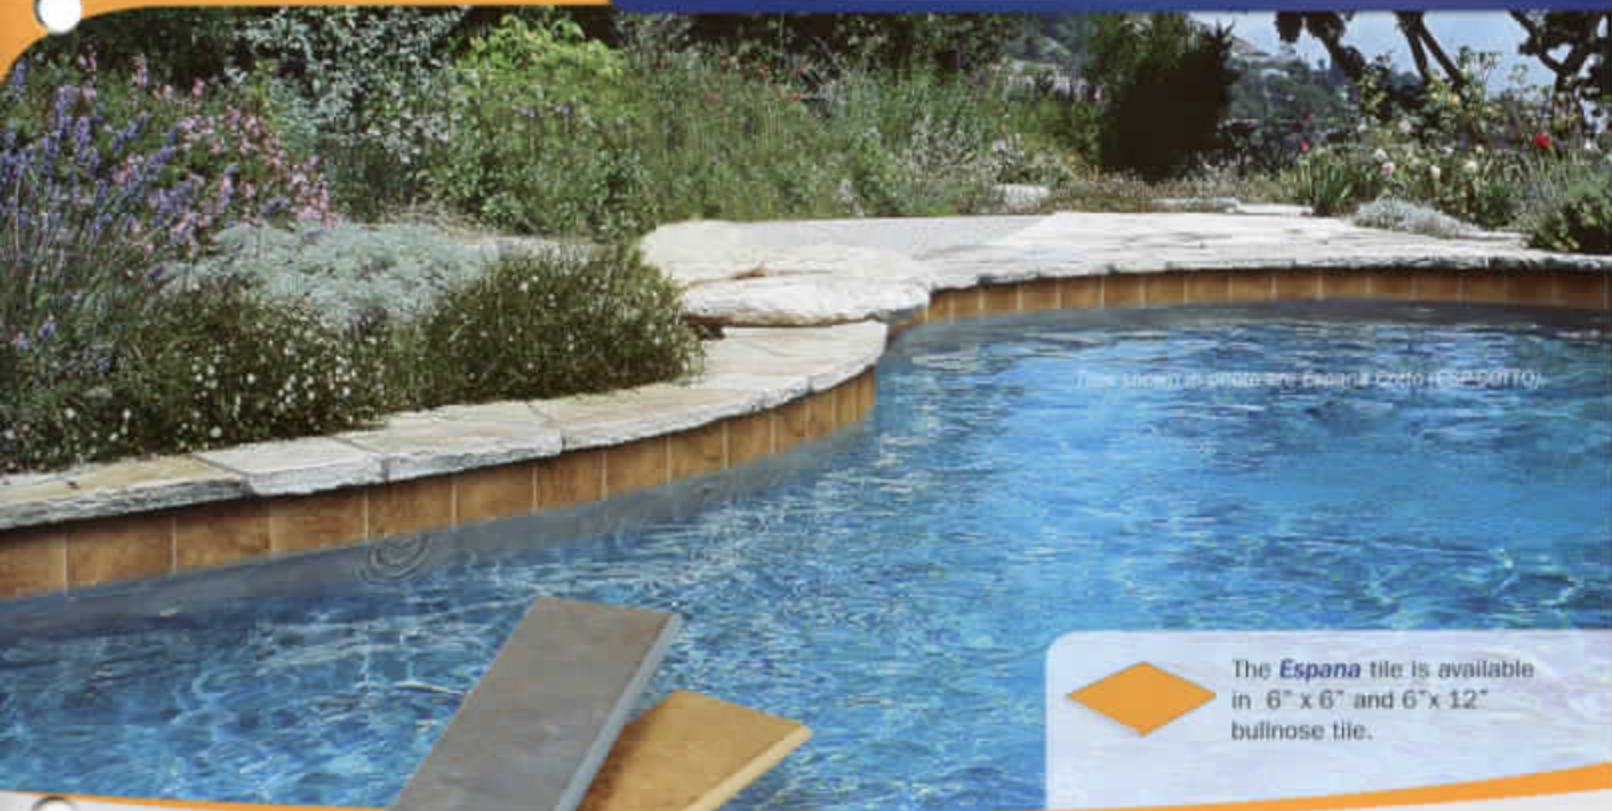

Cartier
92467

Images enlarged to show detail.

Size: 6" x 6" & 2" x 2" }
 6" x 6": 4 pcs. = 1.0 sq. ft. nominal
 2" x 2": 1 sht. = 1.0 sq. ft.

ESPARA

The stone in photo are Espara Cotto (ESP-COTTO).

The *Espara* tile is available in 6" x 6" and 6" x 12" bullnose tile.