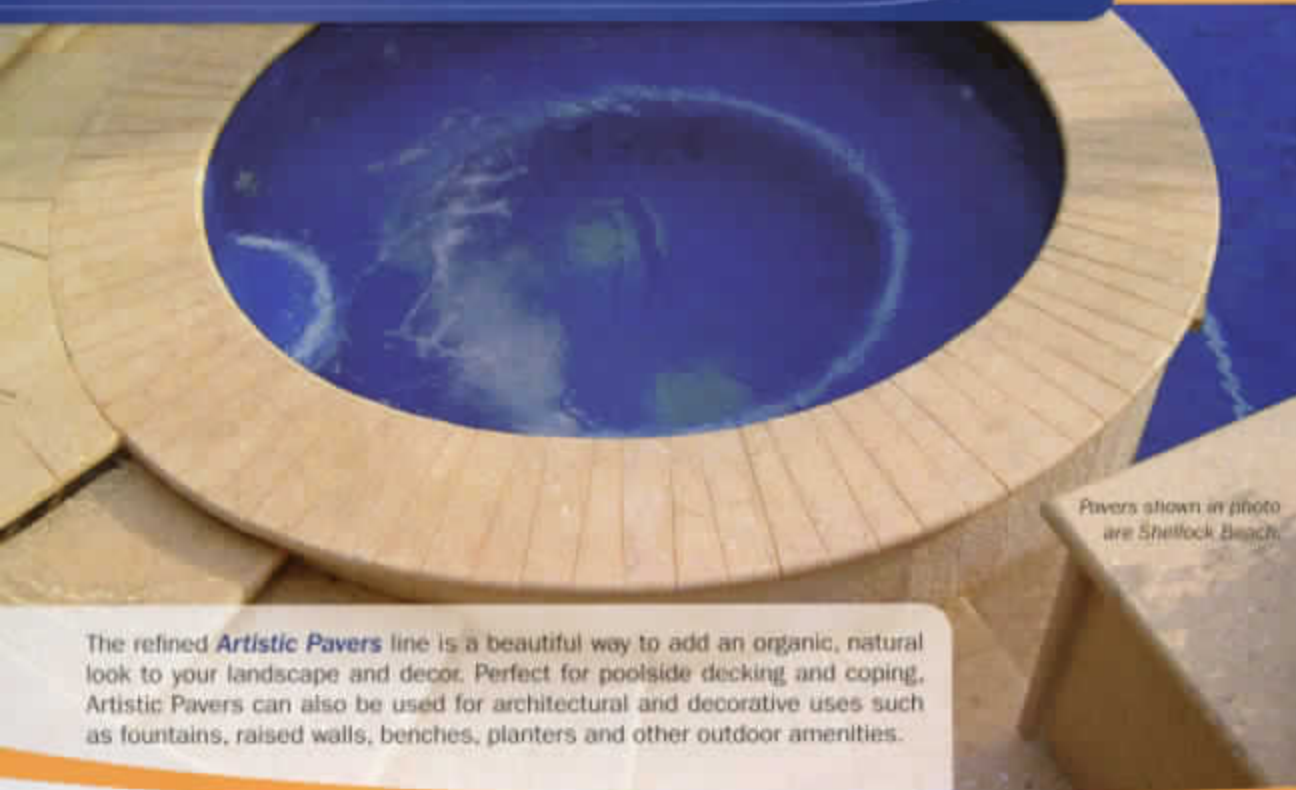

ARTISTIC PAVERS

PAVER AND COPING SYSTEM

Pavers available in:

- 4" x 8"
- 12" x 12"
- 16" x 16"
- 24" x 24"

The refined *Artistic Pavers* line is a beautiful way to add an organic, natural look to your landscape and decor. Perfect for poolside decking and coping, Artistic Pavers can also be used for architectural and decorative uses such as fountains, raised walls, benches, planters and other outdoor amenities.