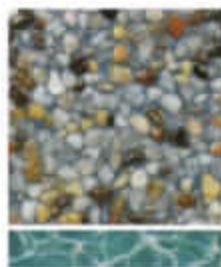

Emerald

Tropics Blue

Pool shown in photo is
Tahoe Blue with OceanScapes Doherty tile
at the waterline.

Mauve

Aqua White

Aqua Blue

Tahoe Blue

Midnight Blue