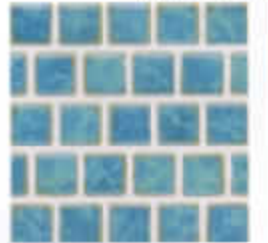

MINI KOYN

Size: 1" x 1"
TK: 1 sht. = 1.1 sq. ft.
RK & MK: 1 sht. = 1.0 sq. ft.

Tiles shown in photo are Mini Koyn Cobalt Blue (TK150).

Raised White
MK/TK400

Pearlescent
PL100/RK100

Sky Blue
MK/TK262

Olive Blue
MK/TK1331