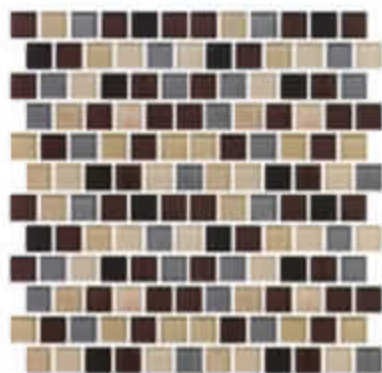

Rustic Mocha Blend
NPT-37-2003