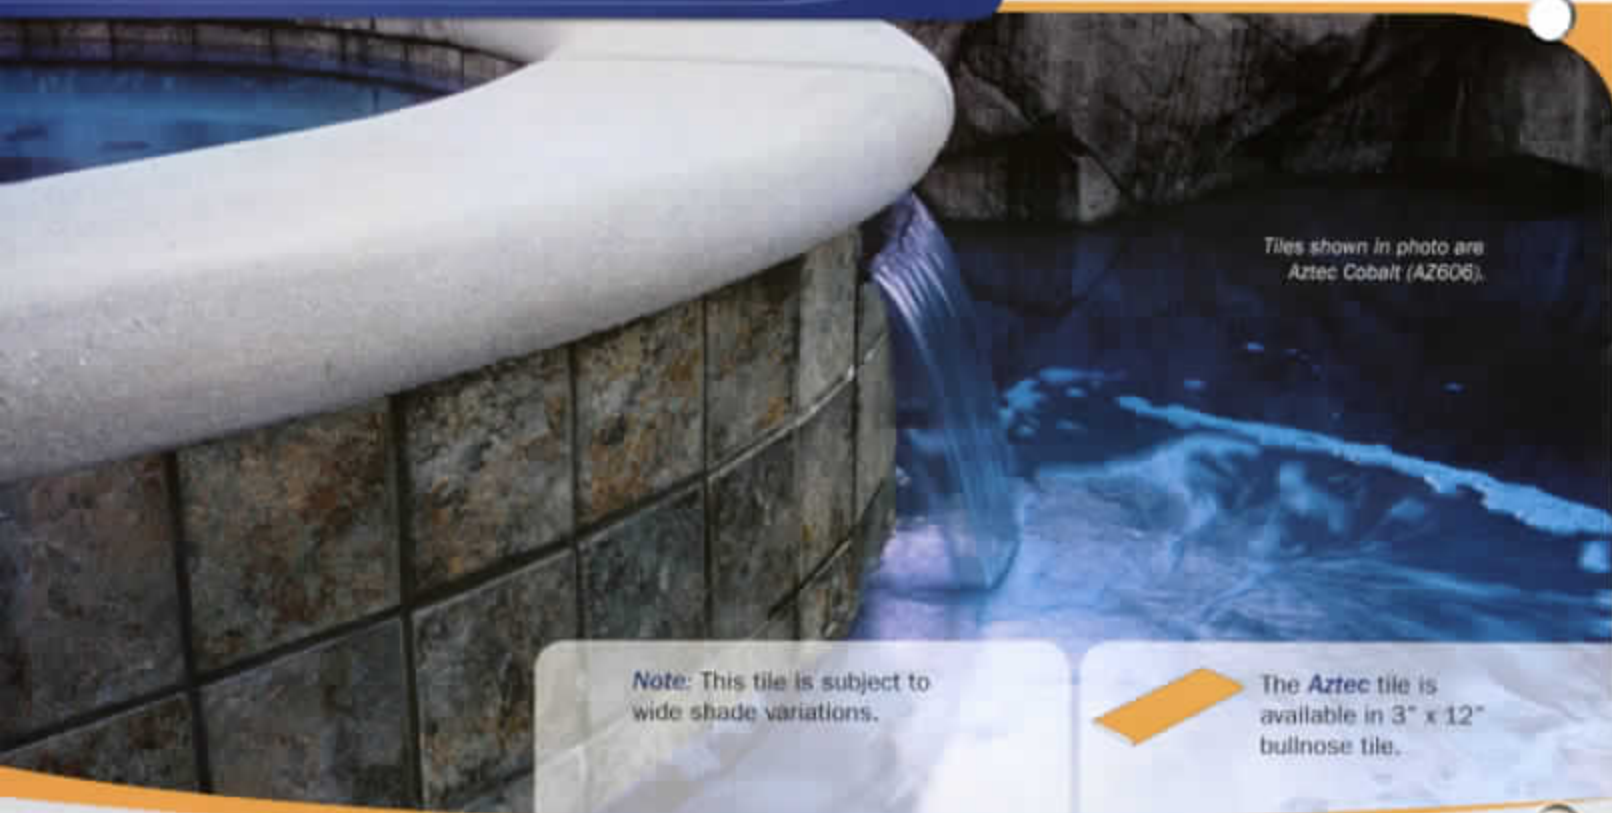

AZTEC

Size: 6" x 6", 2" x 2" & Deco
6" x 6": 4 pcs. = 1.0 sq. ft. nominal
2" x 2": 1 sht. = 1.0 sq. ft.

Tiles shown in photo are Aztec Cobalt (AZ606).