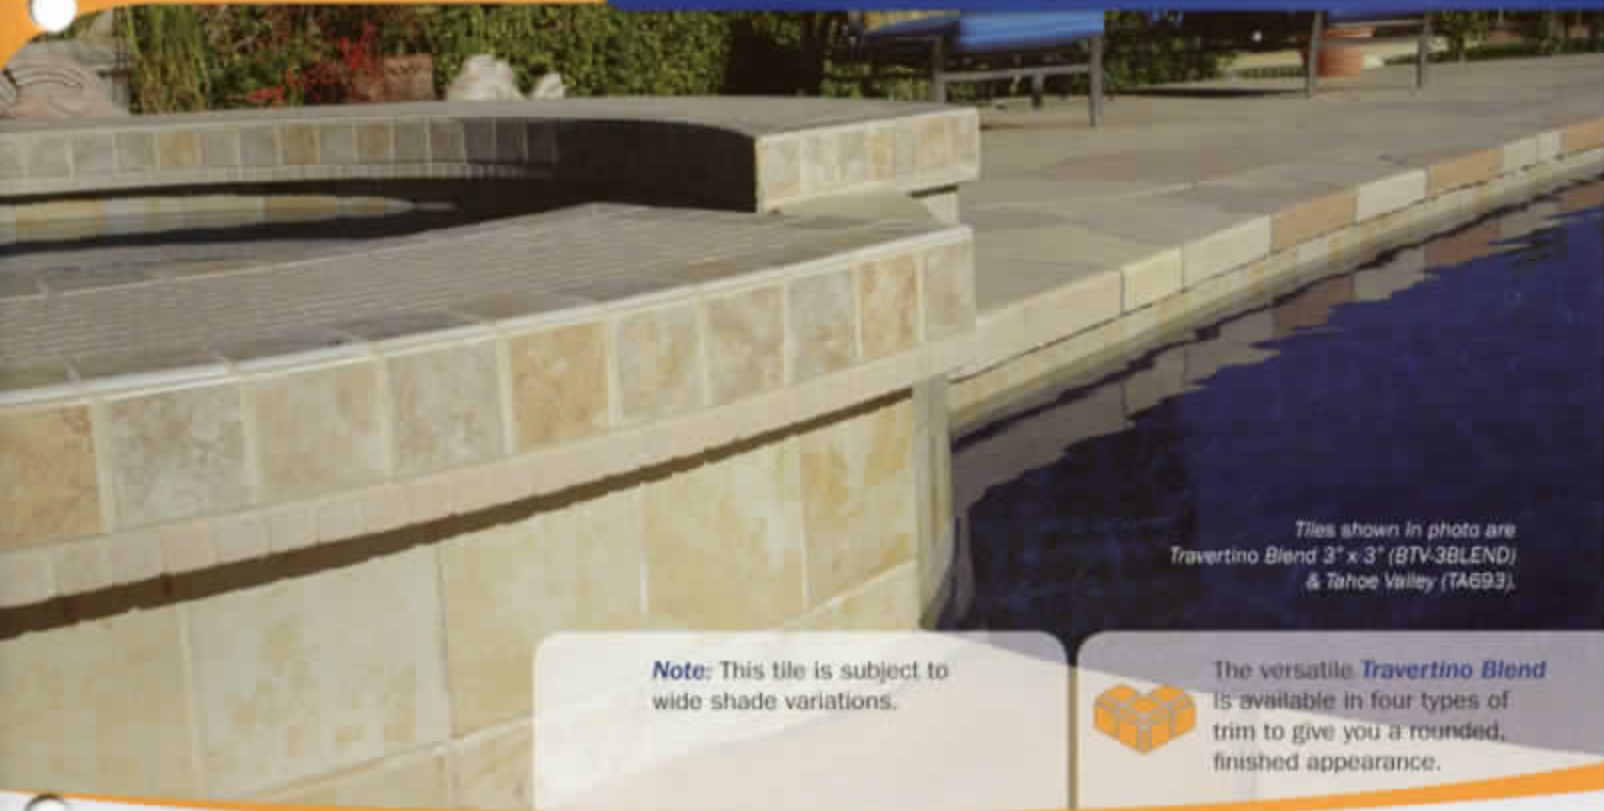

Size: 3" x 3", 1" x 1", Deco & Mosaic }
 1" x 1": 1 sht. = 1.1 sq. ft.
 3" x 3": 1 sht. = 1.0 sq. ft.
 Mosaic: 1 sht. = 1.0 sq. ft.

TAVERTINO BLEND

Tiles shown in photo are
 Travertino Blend 3" x 3" (BTV-3BLEND)
 & Tahoe Valley (TA693).