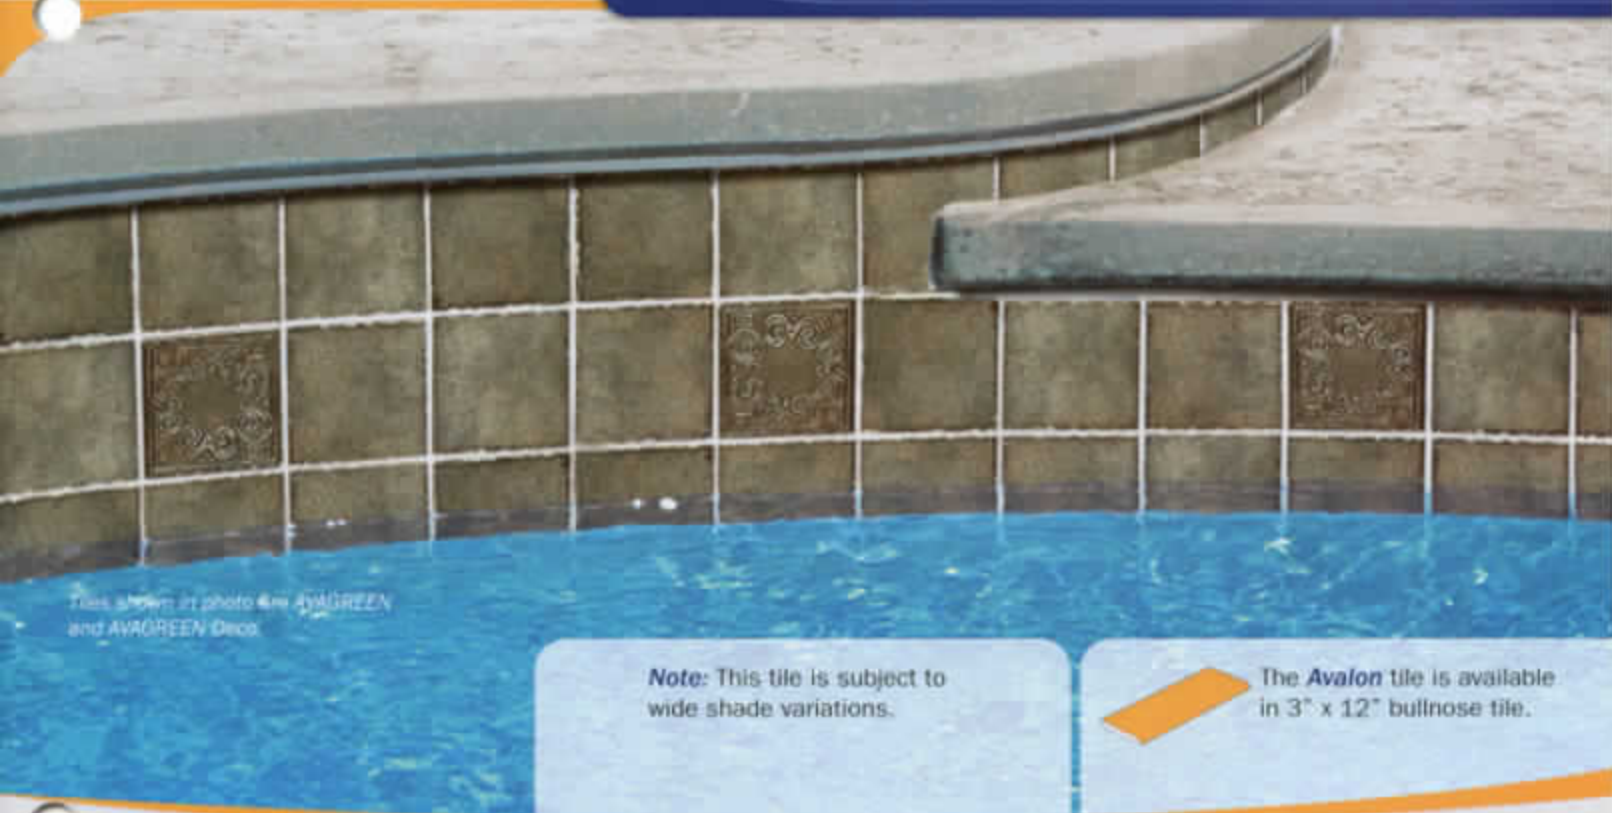

Size: 6" x 6", 2" x 2" & Deco
6" x 6": 4 pcs. = 1.0 sq. ft. nominal
2" x 2": 1 sht. = 1.0 sq. ft.

AVALON

Tiles shown in photo are AVAGREEN and AVAGREEN Deco.

Note: This tile is subject to wide shade variations.

The *Avalon* tile is available in 3" x 12" bullnose tile.