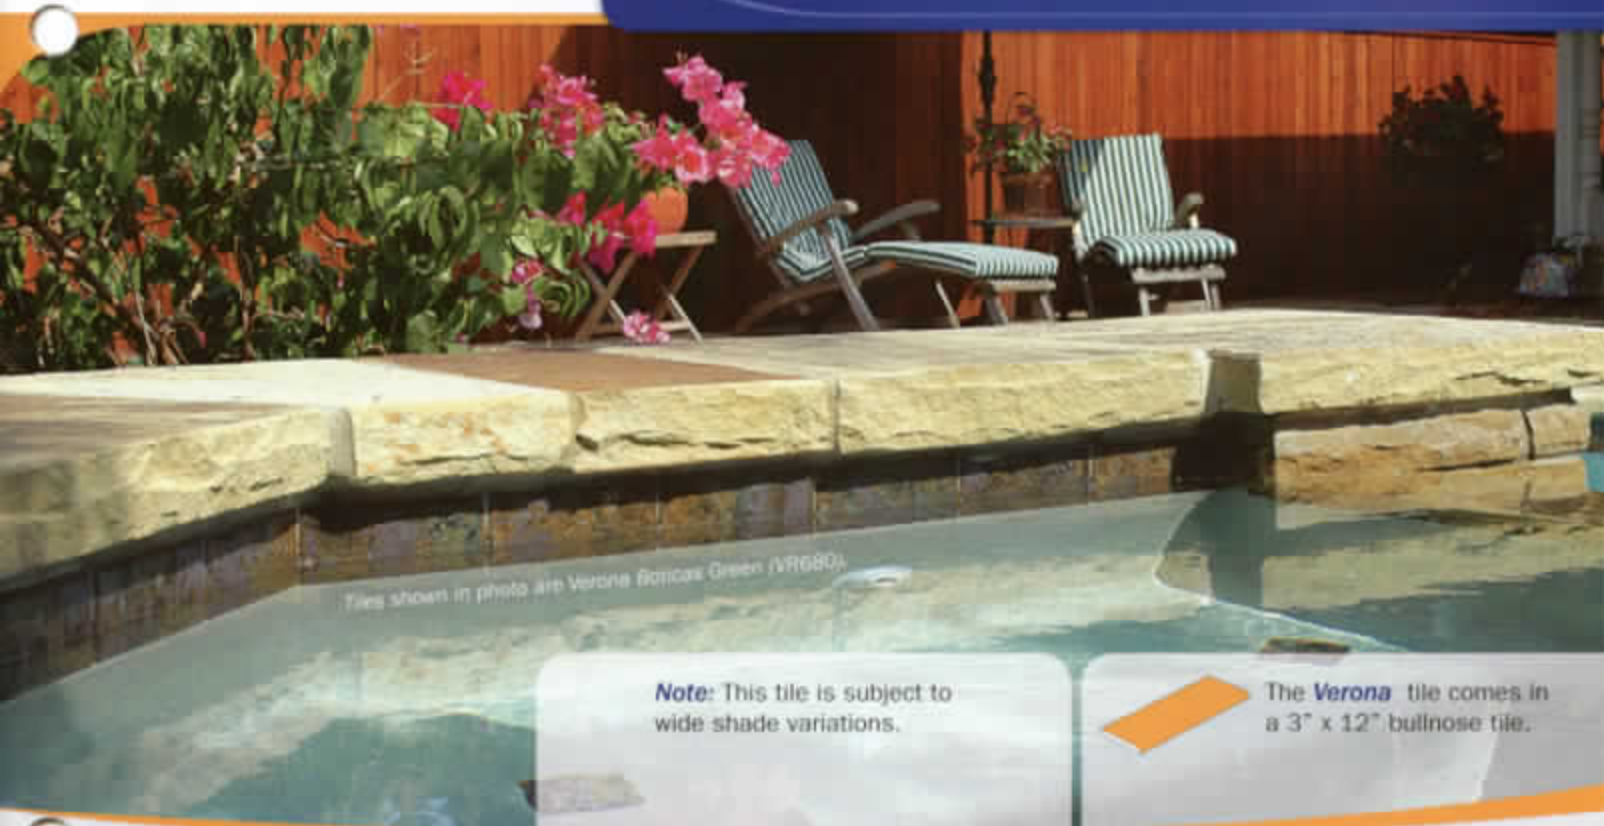

Size: 6" x 6" & Deco
4 pcs. = 1.0 sq. ft. nominal

VERONA