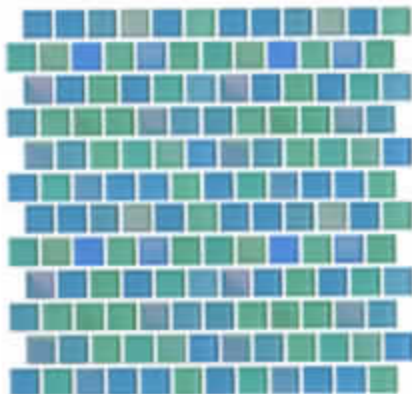

Aqua Blend
NPT-37-2002