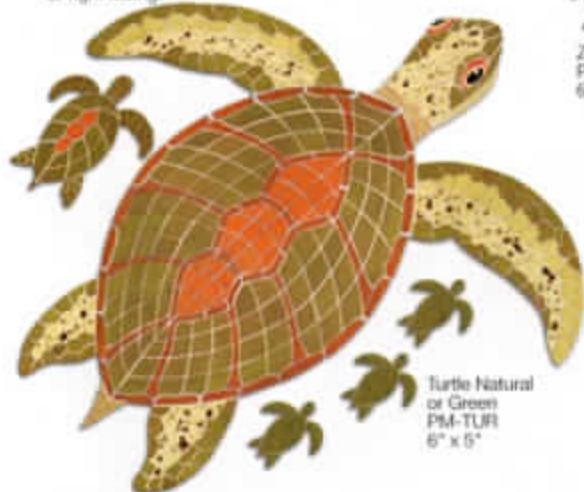

Pacific Blue Jumping Dolphin with
Shadow and Bubbles 24" Also available
in Caribbean Blue. Available left or right
facing. PM-DOLJ

Turtle
PM-TUR
12" x 10"

Flower 7"
PM-LF

Turtle Natural or Green
PM-TUR
12" x 10" Available left
or right facing.