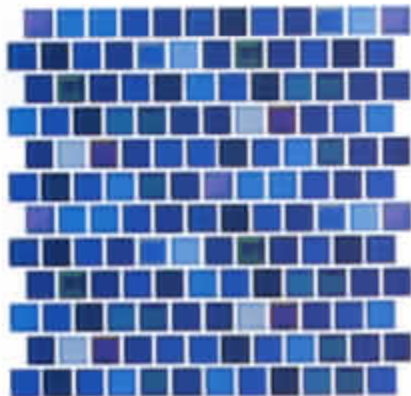

Sedona
MDT150

Pompeii Steel Blue
SEOPF-5

Jules

Size: 1" x 1"

1 shft. = 1.0 sq. ft.

Tiles shown in photo are Rustic Mocha Blend (NPT-37-2003)

Rustic Mocha Blend
NPT-37-2003

Rustic Blue Blend
NPT-37-2001