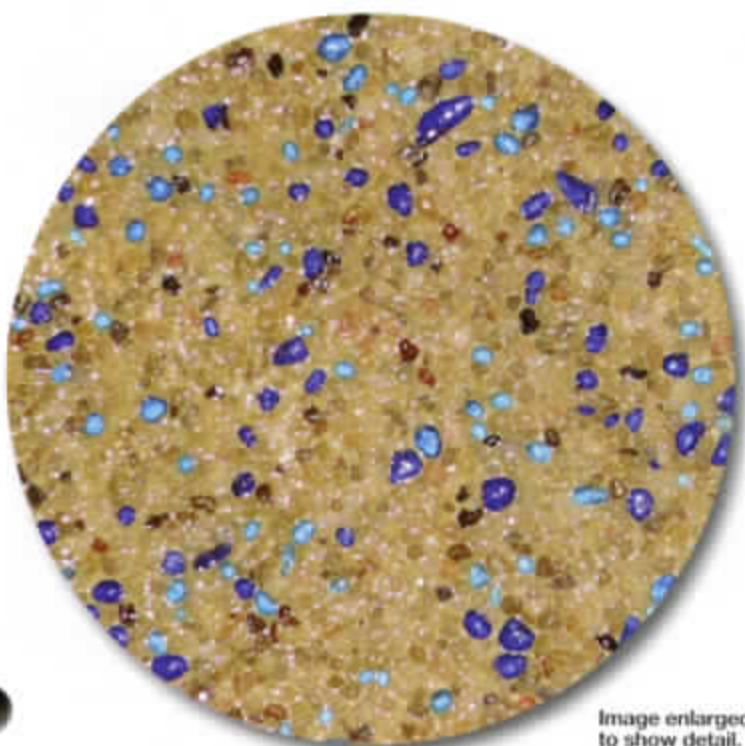

Beadcrete Pre-blend

Pre-Blended Pool Finish featuring the rare beauty of Beadcrete's patented glass bead finish. Offered in six exclusive colors, Beadcrete Pre-Blended Pool Finish is the ultimate crowning touch for any pool or spa.

Finish shown in photo is Beadcrete Aqua Marine.

Image enlarged to show detail.

Beadcrete^{USA}
Pre-Blended Pool Finish

Note: The shade of pool finishes may vary within any given color – an inherent quality that enhances beauty. Visually check a sample of the actual product before installation. To see how any of our tiles look installed, dive into our website www.nptgonline.com.