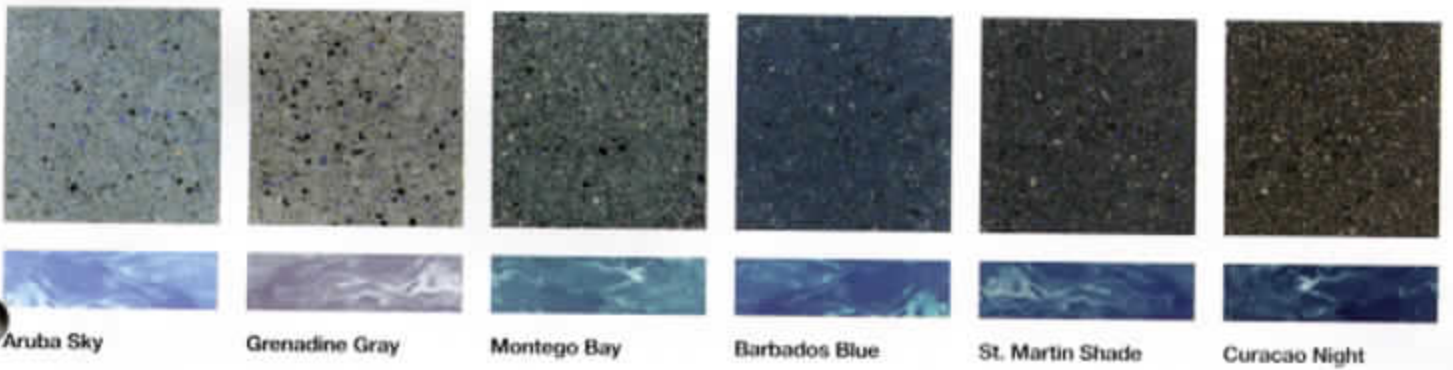

Caribbean Series

Note: All simulated water colors are approximated. Many elements can create shifts in the final color – from sunlight and shading, to the time of day, to the mineral content in the water which changes from region to region. For more information, ask your pool contractor to help determine your final color and results.

Note: The shade of pool finishes may vary within any given color – an inherent quality that enhances beauty. Visually check a sample of the actual product before installation. To see how any of our tiles look installed, dive into our website www.nptgonline.com.