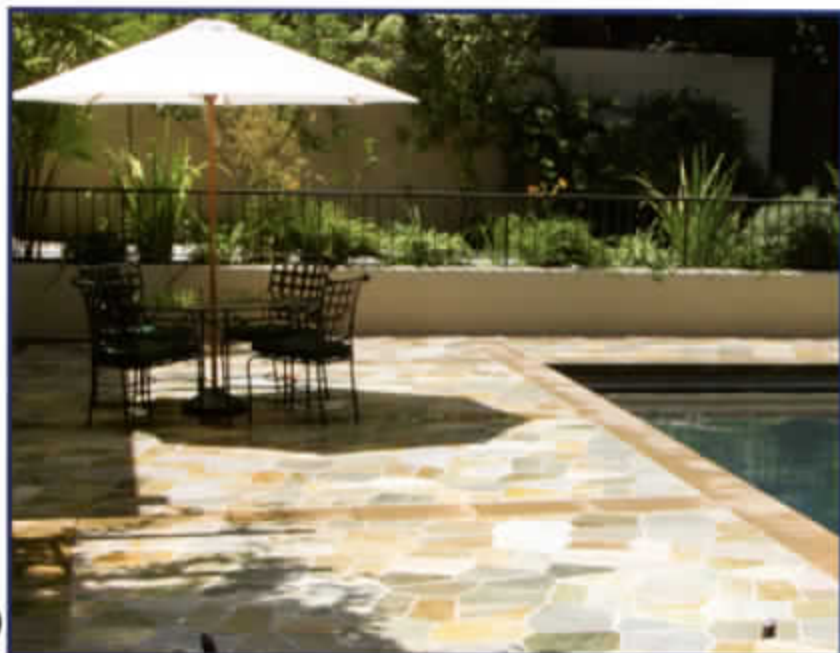

Quartzite product shown in photo above is Quartzite Mesh Decking (STXL004FIELD).