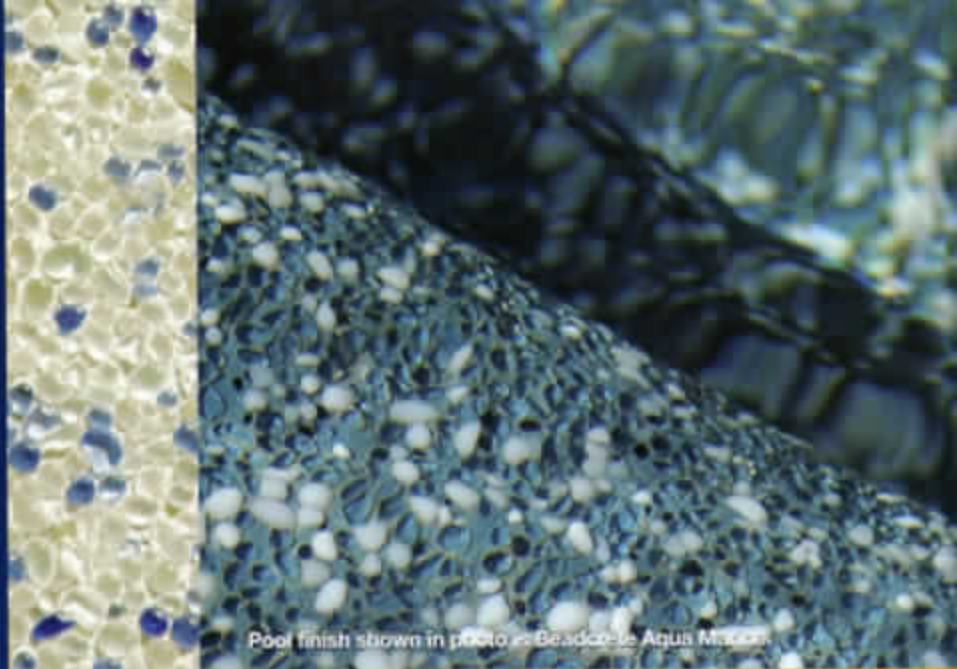

Beadcrete

Glass Bead Pool Finish

Beadcrete, the smoother alternative to pebble, is the only pool finish of its kind. Created with glass beads that dazzle under both natural and artificial lights, Beadcrete patented finish is long lasting, low maintenance and highly durable.

Pool finish shown in photo is Beadcrete Aqua Marine.