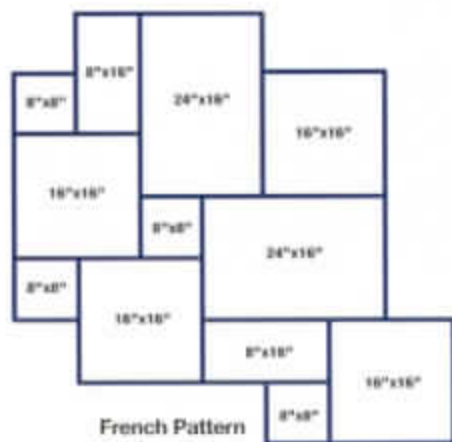

French Pattern
Sold in sets.

1 set = 12 pieces = 16 sq. ft.