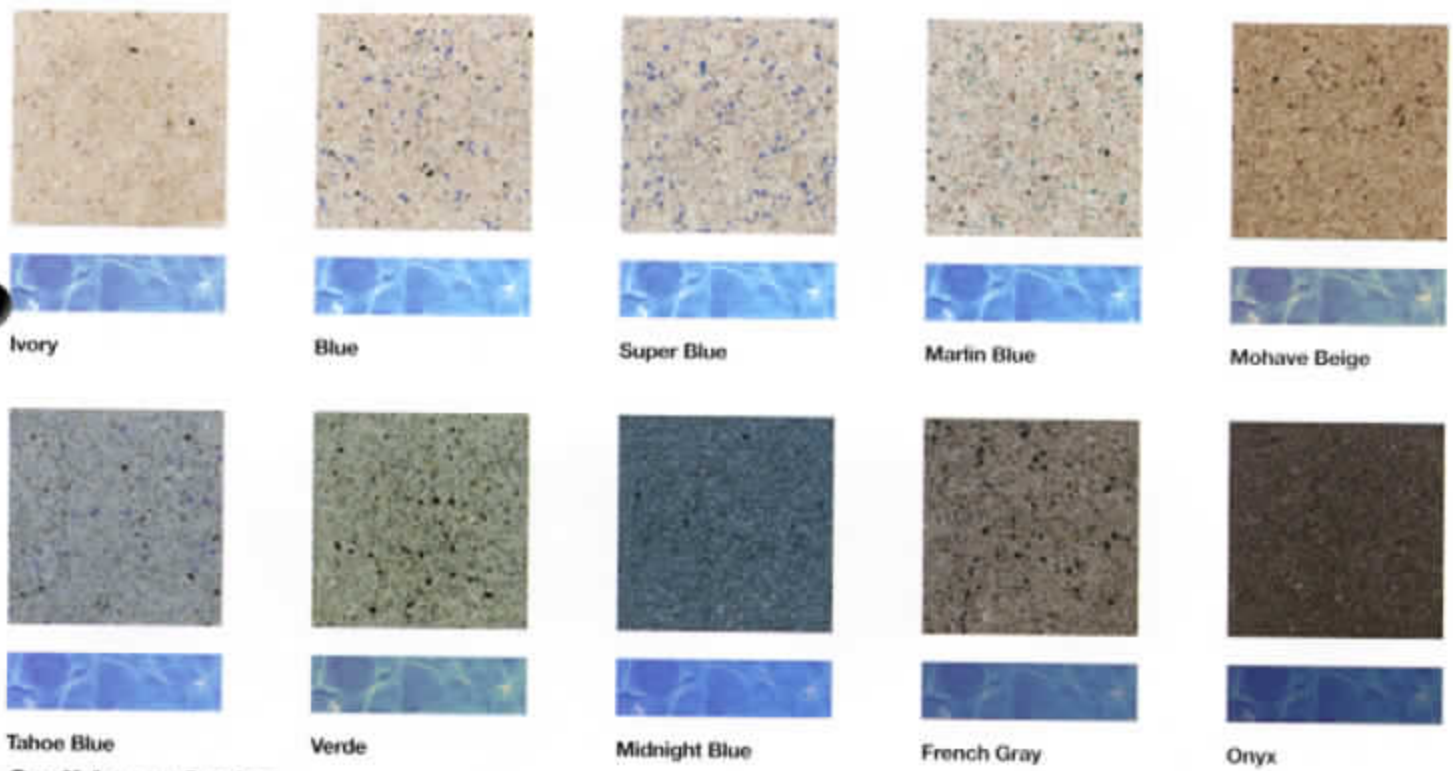

Artistic Pavers

Interlocking Paver and Coping System

Note: Artistic Pavers are subject to wide shade variations.

Pavers shown in the photo are Shellock Desert Series Beige.

Shellock® Desert Series

Cool White

Emerald

Caribbean Blue

Sand

Mauve

Aqua Blue

Tropics Blue

Tahoe Blue

Midnight Blue

Note: The shade of pool finishes may vary within any given color – an inherent quality that enhances beauty. Visually check a sample of the actual product before installation. To see how any of our tiles look installed, dive into our website www.nptgonline.com.

Finish shown in photo is QuartzScapes Midnight Blue.

QuartzScapes

Quartz Pool Finish

A premium blend of crushed quartz, white cement and mineral based pigments, QuartzScapes merges beauty and strength for a stunning finish that will last. One of the world's strongest minerals, our quartz finishes create reliable beauty that will last for years.