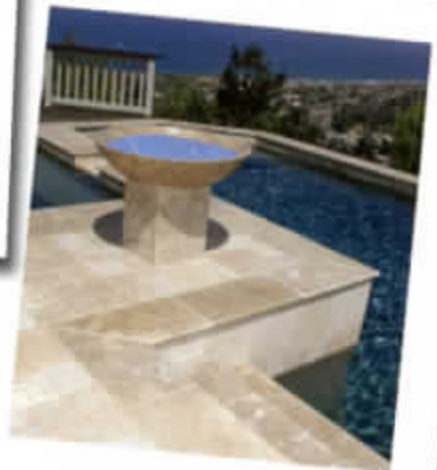

NPT Product Brochure

Bellagio