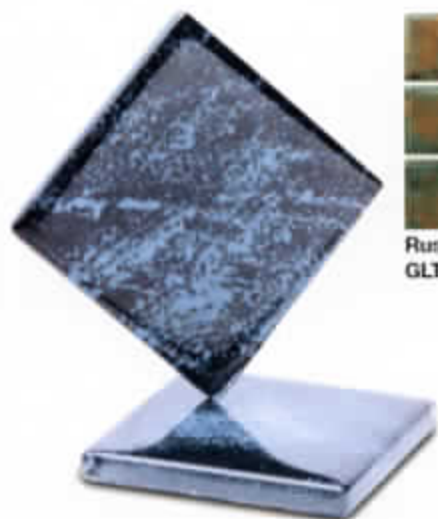

Nebula

Size: 2" x 2"

1 sht. = 1.0 sq. ft.,

Tip: The Nebula tiles are beautiful translucent handmade glass tiles.

Tile shown in photo above is Nebula Blue (GLTN0074).

Venus

Size: 2" x 2"

1 sht. = 1.0 sq. ft.,

Tip: The Venus tiles are beautiful translucent handmade glass tiles.