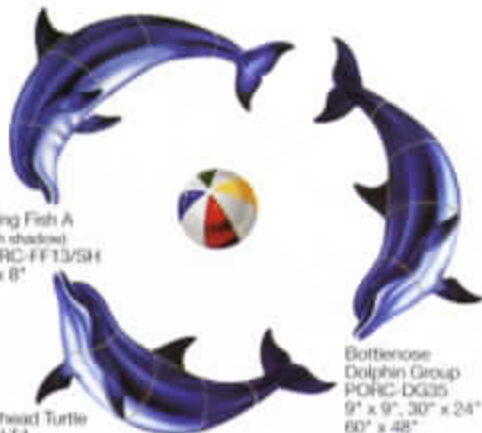

Custom Mosaics - Porcelain

Flying Fish II
(with shadow)
PORC-FF14/SH
8" x 6"

Flying Fish A
(with shadow)
PORC-FF13/SH
7" x 8"

Bottlenose
Dolphin Group
PORC-DG35
9" x 9", 30" x 24"
60" x 48"

Loggerhead Turtle
PORC-LT4
10" x 10"
18" x 20"
24" x 27"