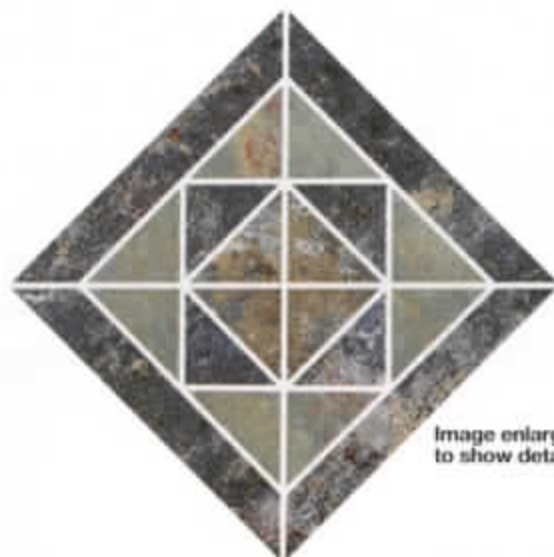

Image enlarged to show detail.

Note: The shade of tiles or stone may vary within any given color – an inherent quality that enhances their beauty. Visually check a sample of the actual product before installation. To see how any of our tiles look installed, dive into our website www.nptgonline.com.