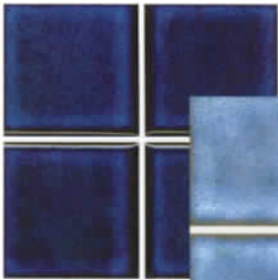

Caribbean Blue
PS-381

Shade variation is a normal characteristic in glazed porcelain tile and enhances its natural beauty. Check actual shade before installation.

See our products online at: www.swimmingpool.com

Special Order Tile

Please allow 3-5 days for delivery

Illusions

Classic Style With Rich Colors

3" x 3" Porcelain Tile

Cobalt
IL-640

Cloud
IL-635

Regatta
IL-631