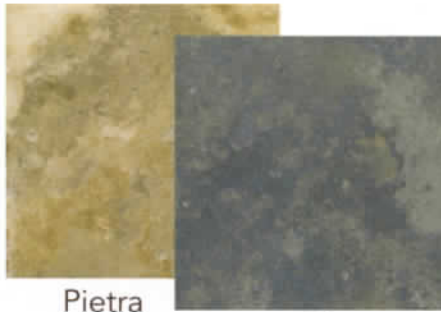

Pietra
TIV-300

Blu
TIV-306

Jerusalem Stone

Timeless Beauty

6" x 6" Porcelain Tile
Available in 3" x 12" Bullnose Tile