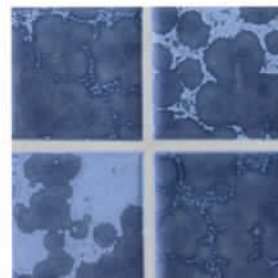

6" x 6" and 1" x 1" Porcelain Tile

1 x 1 Blend TIP678

Bermuda
TI670

Aruba
TI671

Jamaica
TI672

Samoa
TI673

1 x 1 TIP670

1 x 1 TIP671

1 x 1 TIP672

1 x 1 TIP673

Eclipse

Sophisticated Elegance

12" x 12" Mosaic Sheet

Gemini
EC-94

★ TIP: *Eclipse Gemini is a perfect accent to Bahamas Terra Blue or Nassau*

Terra Blue
BA-702