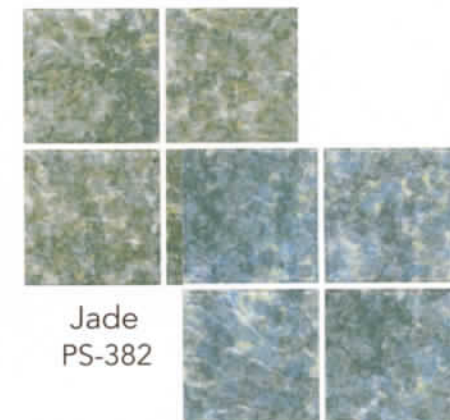

Samoa
TIM673

★ NOTE: 3" x 3" Tropic Isle has slight color variation when compared to Tropic Isle 6" x 6" tile.

Pebblestone

Perfectly Natural

3" x 3" Porcelain Tile

Tahoe Blue
PS-383

Tropical Breeze
PS-384

Jade
PS-382