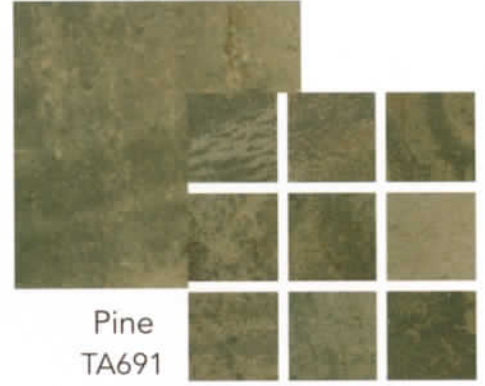

Tahoe

Lakeside Tranquility

6" x 6" Porcelain Tile
Available in a 6" x 6" Bullnose Tile

Pine
TA691

2" x 2" Mosaic Tile
TAP691