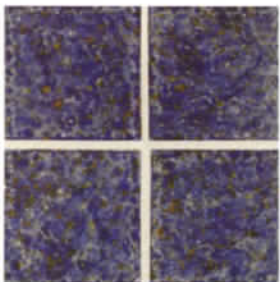

Steel Blue
PF-5

Pompeii

Ancient Beauty

3" x 3" Porcelain Tile