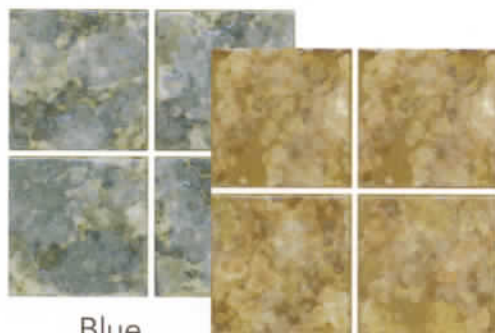

Special Order Tile

Please allow 3-5 days for delivery

Blue
MR-394

Brown
MR-392