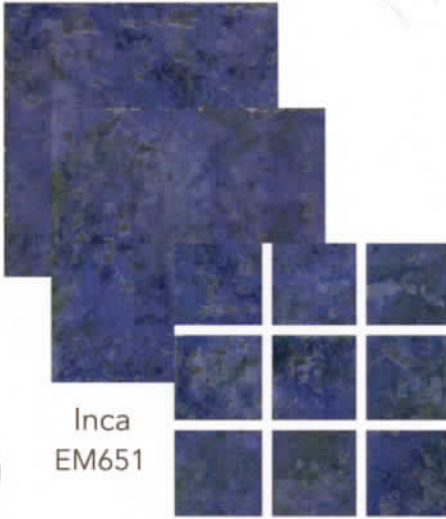

Inca
EM651

2" x 2" Mosaic Tile
EMP651