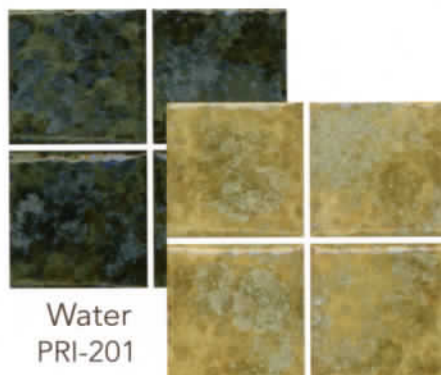

Sandpiper Dr
PAL-103

Special Order Tile

Please allow 3-5 days for delivery

Prism

Reflecting Nature

3" x 3" Porcelain Tile

Water
PRI-201

Sunrise
PRI-216