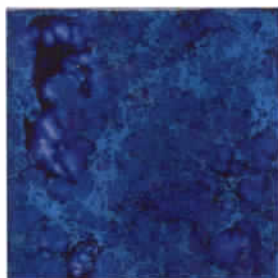

Bermuda
TI670