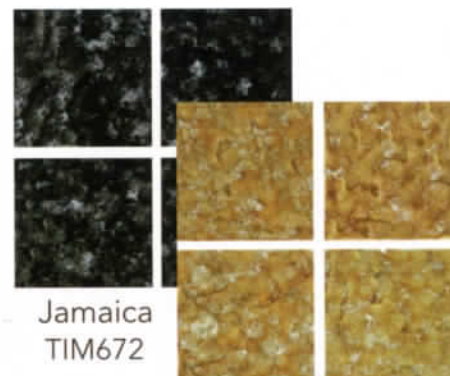

Aqua
PRI-211

Forest
PRI-206

Tropic Isle

Island Joy

3" x 3" Porcelain Tile

Bermuda
TIM670

Aruba
TIM671

Jamaica
TIM672

Samoa
TIM673

★ NOTE: 3" x 3" Tropic Isle has slight color variation when compared to Tropic Isle 6" x 6" tile.

Pebblestone

Perfectly Natural

3" x 3" Porcelain Tile

Tahoe Blue
PS-383

Tropical Breeze
PS-384

Jade
PS-382