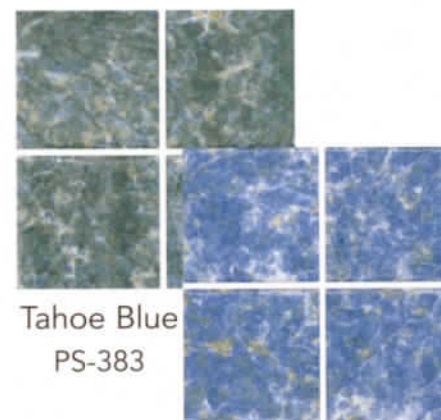

Aqua
PRI-211

Forest
PRI-206

Tropic Isle

Island Joy

3" x 3" Porcelain Tile

Bermuda
TIM670

Aruba
TIM671

Jamaica
TIM672

Samoa
TIM673

★ NOTE: 3" x 3" Tropic Isle has slight color variation when compared to Tropic Isle 6" x 6" tile.

Pebblestone

Perfectly Natural

3" x 3" Porcelain Tile

Tahoe Blue
PS-383

Tropical Breeze
PS-384

Jade
PS-382