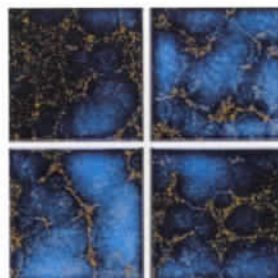

1 x 1 TIP672

1 x 1 TIP673

Eclipse

Sophisticated Elegance

12" x 12" Mosaic Sheet

Gemini
EC-94

★ TIP: *Eclipse Gemini is a perfect accent to Bahamas Terra Blue or Nassau*

Terra Blue
BA-702