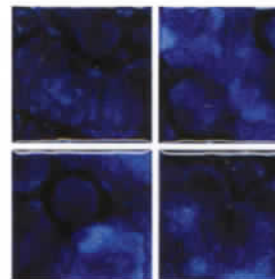

Special Order Tile

Please allow 3-5 days for delivery

Illusions

Classic Style With Rich Colors

3" x 3" Porcelain Tile

Cobalt
IL-640

Cloud
IL-635

Regatta
IL-631

Catalina
IL-632

Jade
IL-630

Sapphire
IL-634

Starlight
EC-93

Eclipse

Elegance

12" x 12" Mosaic Sheet

Indigo
BA-703