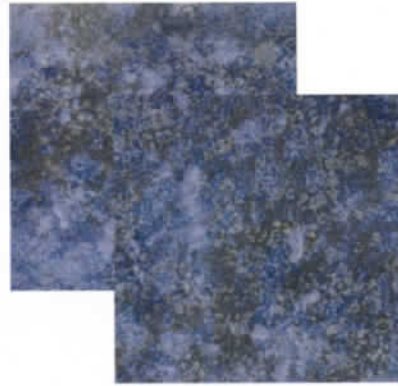

See our products online at: www.swimmingpool.com

Special Order Tile

Please allow 3-5 days for delivery

Beaches

Seaside Serenity

6" x 6" Porcelain Tile
Available in a 6" x 6" Bullnose Tile

Seafoam
95235

Surf
95236