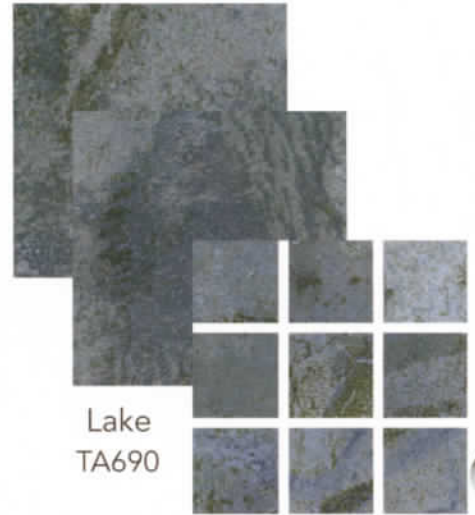

Tile shown in photo is Tahoe Valley - TA693

Tahoe

Lakeside Tranquility

6" x 6" Porcelain Tile
Available in a 6" x 6" Bullnose Tile

Mountain
TA692

2" x 2" Mosaic Tile
TAP692

Valley
TA693

2" x 2" Mosaic Tile
TAP693