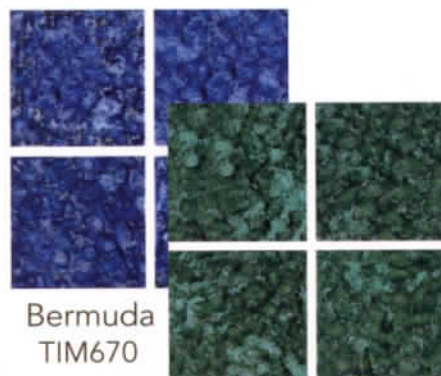

Tropic Isle

Island Joy

3" x 3" Porcelain Tile

Bermuda
TIM670

Aruba
TIM671