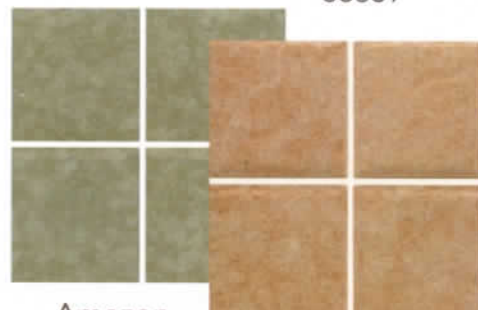

Rainforest

Natural Comfort

3" x 3" Porcelain Tile

Amazon
RF-220

Sand
RF-151