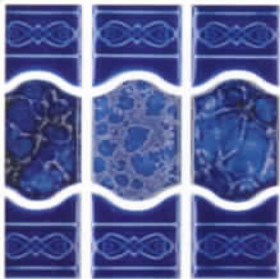

Caribbean Blue
PS-381

Shade variation is a normal characteristic in glazed porcelain tile and enhances its natural beauty. Check actual shade before installation.

See our products online at: www.swimmingpool.com

Special Order Tile

Please allow 3-5 days for delivery

Illusions

Classic Style With Rich Colors

3" x 3" Porcelain Tile

Cobalt
IL-640

Cloud
IL-635

Regatta
IL-631

Catalina
IL-632

Jade
IL-630

Sapphire
IL-634

Starlight
EC-93

Eclipse

Elegance

12" x 12" Mosaic Sheet

Indigo
BA-703