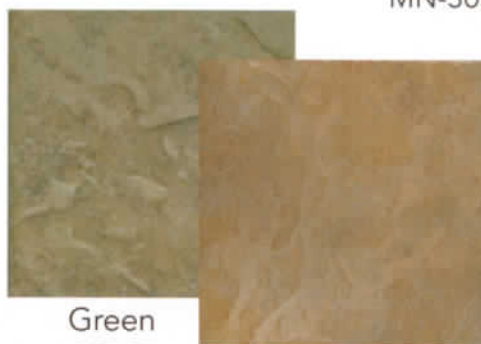

Italian Countryside

6" x 6" Porcelain Tile
Available in a 6" x 6" Bullnose Tile

Verde
TIV-303

Campeche

Old World Stone

6" x 6" Porcelain Tile
Available in a
3" x 12" Bullnose Tile

Green
88690

Gold
88689