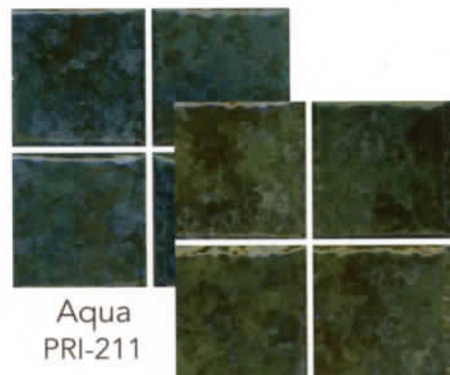

Sandpiper Dr
PAL-103

Special Order Tile

Please allow 3-5 days for delivery

Prism

Reflecting Nature

3" x 3" Porcelain Tile

Water
PRI-201

Sunrise
PRI-216