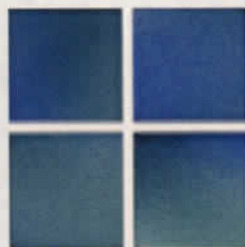

SD-382
Misty Nights