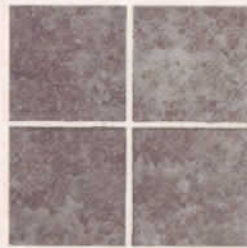

4" x 12" Single Bullnose

12" x 12" Single Bullnose

12" x 24" Single Bullnose

12" x 24" Double Bullnose

Deck Pavers/Wall Veneer (.75" thick)

18" x 18"

Check your local branch for size availability.

EU-33
Sage