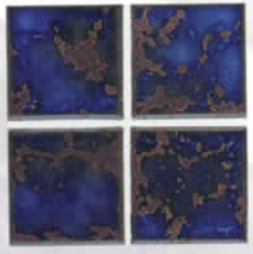

Discovery Field

DSF-10
Terra Blue