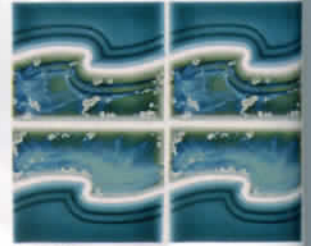

1 Sheet = .96 Sq. Ft.

Riptide

RT-3206
Electric/Marble Lavender Blue

RT-5068
Cobalt/Terra Blue

RT-7504
Marine/Marble Green

RT-9109
Teal/Marine Green

RT-9503
Caribbean/Marble Caribbean Blue

RT-9507
Caribbean/Marble Powder Blue