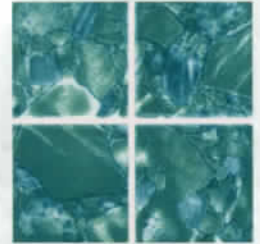

Bullnose Tiles

Quarter Round Tiles

La Granito

It has the look of fine Italian marble.

It's our new **La Granito** line.

Designed to add a distinguished

backdrop to any pool or spa setting.

1 sheet = 1.0 sq. ft.

LG-90
Blue

LG-99
Verde

Constellation, Yosemite

4 pieces = 1.0 sq. ft. - nominal

A smooth, mottled texture graces

the **Constellation** and

Yosemite lines. These tiles are

available in colors and hues to