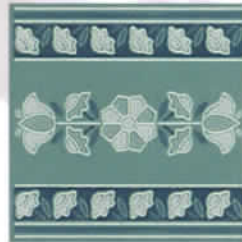

of floral patterns. A beautiful accent for your pool or spa.

1 Sheet = 1.0 sq. ft.

M-6783
Aqua Marine

M-6784
Cobalt

Rope

The clean, nautical graphic design of our **Rope** tile makes it ideally suited as border trim.