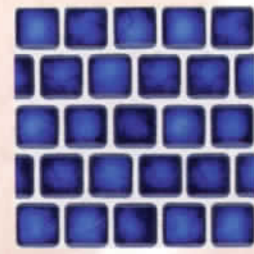

MK-105
Marbleized Royal Blue