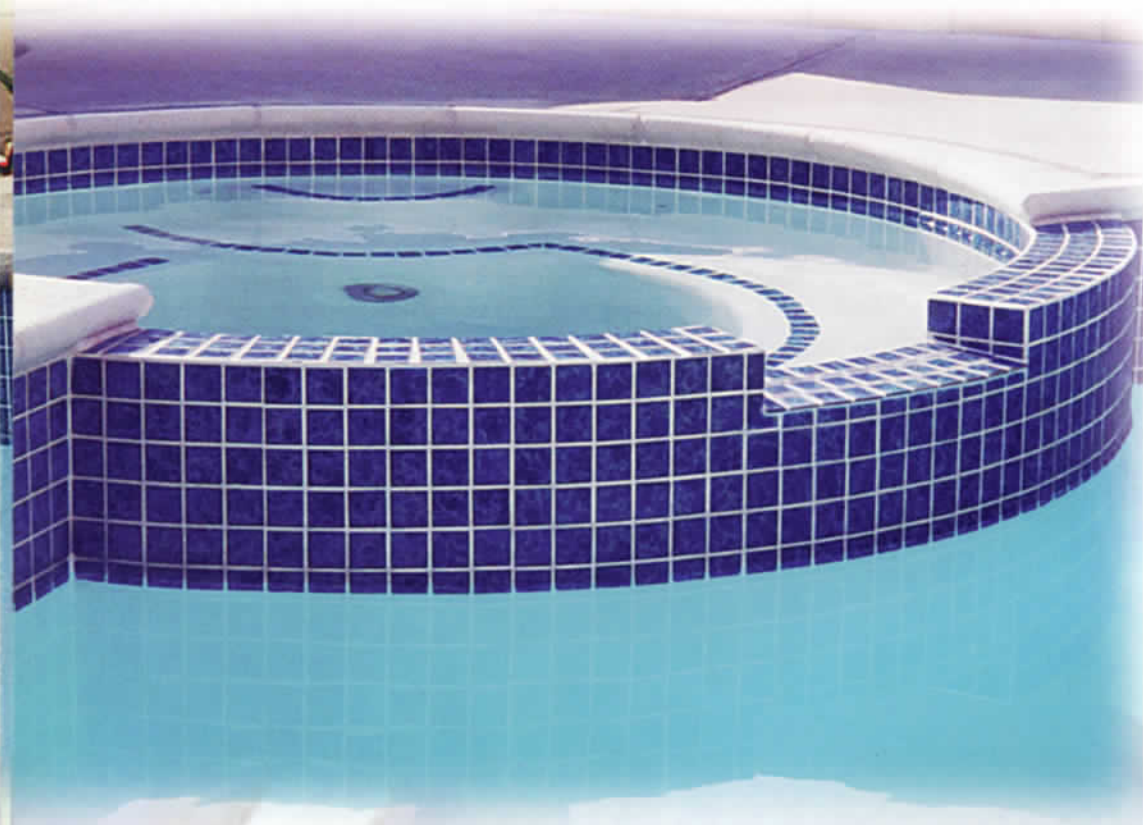

Our beautiful 2" x 2" Tiles series.

An extremely attractive and versatile

2" tile that comes in a wide variety

of bold colors and unique textures.

1 Sheet = 1.07 sq. ft. – BX

1 Sheet = 1.0 sq. ft. – HM

2" x 2" Tiles