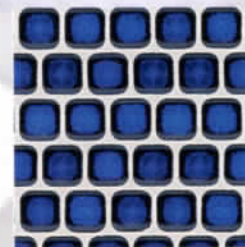

RK-152
Copper

RK-160
Bone

design transforms your pool/spa into a serene and peaceful oasis.

1 Sheet = 1.0 sq. ft.

California Stone

CS-550
Cobalt Blue

CS-560
Royal Blue

Noted for its attractive cobble-stone look, the **California Stone** tile's size easily adapts to virtually any pool or spa shape.

1 Sheet = 1.0 sq. ft.

You have to see our strikingly beautiful **Sun Splash 1" x 1"** tiles to fully appreciate them.

Sun Splash 1" x 1"

Their deep rich colors sprinkled with glistening metallic flakes sparkle in the sunlight.