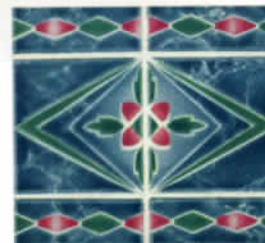

1 Sheet = 1.15 sq. ft.

Wild Flower

WF-732
Electric Blue

WF-785
Gray

WF-791
Teal

WF-795
Caribbean Blue

TM-20
Teal Green

TM-23
Misty Blue