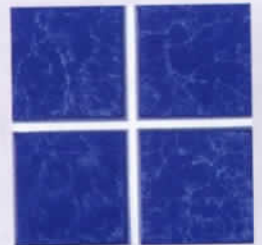

Harmony

HS-331
Olive Blue

HS-332
Ocean Blue

HS-341
Pacific Blue

HS-344
Lake Blue

Tip: when installing **Harmony** tile on surfaces that meet at outside right angles, you can select from two types of trims to give you a rounded, finished appearance.

Bullnose Tiles

Quarter Round Tiles

La Granito

It has the look of fine Italian marble.

It's our new **La Granito** line.

Designed to add a distinguished

backdrop to any pool or spa setting.

1 sheet = 1.0 sq. ft.