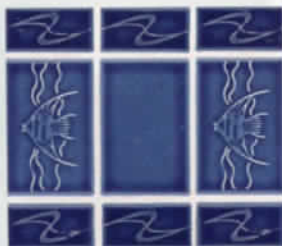

An aquatic flavor is expressed
in the soft embossed pattern of the
Angel Fish line. Although similar in
design content to the California
Dolphin, this tile's repetitive design
is vertically arranged to give your
pool and spa a totally
distinctive expression.

1 sheet = 1.2 sq. ft.

Angel Fish

YAF-10
Indigo Blue