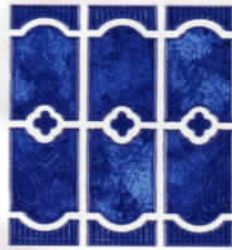

of color at top and bottom.

FL = 1 Sheet = 1.04 sq. ft.

LC = 1 Sheet = 1.15 sq. ft.

Florida

LC-2440S
Royal Terra

FL-88
Teal

LC-4141
Blueberry

DM-105
Royal Blue