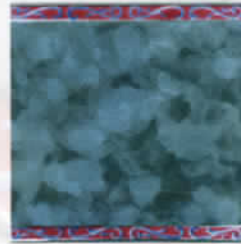

STF-675
Marine