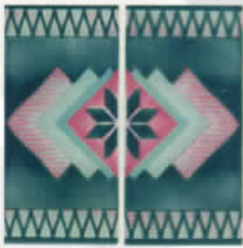

1 Sheet = 1.15 sq. ft.

Wild Flower

WF-732
Electric Blue

WF-785
Gray

WF-791
Teal

WF-795
Caribbean Blue

TM-20
Teal Green

TM-23
Misty Blue