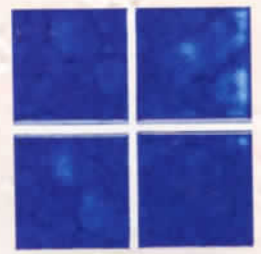

Akron Field

KAK-305
Royal Blue