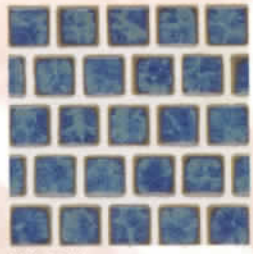

Mini Koyn

MK-1341
Pacific Blue