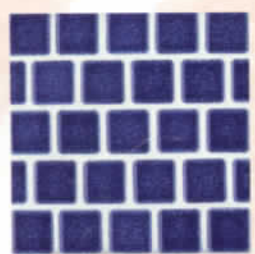

MK-10
Tahoe Blue