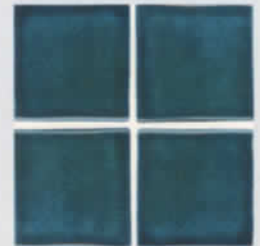

Sun Splash 3" x 3"

tiles shimmer like gorgeous jewels adding a crisp beauty to your

pool/spa decor.

1 Sheet = 1.08 sq. ft.

SUN-303
Marine

SUN-302
Indigo Blue

SUN-305
Marine Green

One of our hottest new tiles, the **Sunny Akron** is an accent tile designed to "Mix & Match" with the **Sun Splash** (see preceding page).