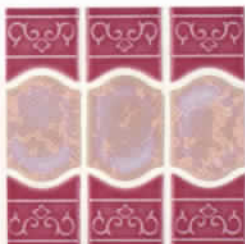

MBL-908
Salmon