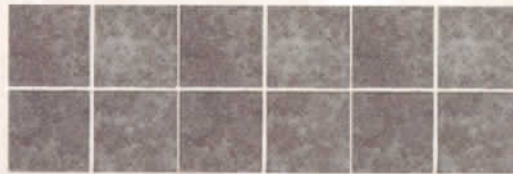

Tip: when installing *Europe* tiles on surfaces that meet at outside right angles, you can select from two types of trims to give you a rounded, finished appearance.

Europe

Another new tile that borrows from nature's palette is the *Europe*. With its stone-like texture and color palette it has a unique beauty all its own.
1 Sheet = 1.05 sq. ft. (3"x3")