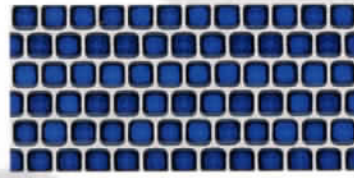

RK-152
Copper

RK-160
Bone

design transforms your pool/spa into a serene and peaceful oasis.

1 Sheet = 1.0 sq. ft.

California Stone

CS-550
Cobalt Blue

CS-560
Royal Blue

Noted for its attractive cobble-stone look, the **California Stone** tile's size easily adapts to virtually any pool or spa shape.

1 Sheet = 1.0 sq. ft.

You have to see our strikingly beautiful **Sun Splash 1" x 1"** tiles to fully appreciate them.

Sun Splash 1" x 1"

Their deep rich colors sprinkled with glistening metallic flakes sparkle in the sunlight.