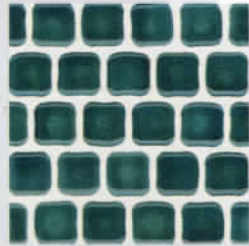

SUN-103
Marine