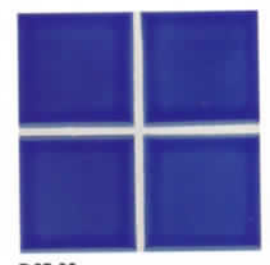

(See "Mix & Match", page 16-A)

1 Sheet = 1.05 sq. ft. (3"x3")

Discovery Field

DSF-10
Terra Blue

DSF-20
Blue

DSF-22
Hunter Green

DSF-32
Electric Blue

DSF-33
Teal Blue