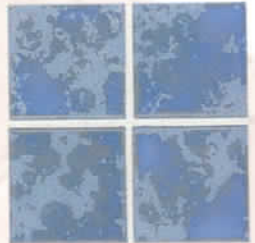

KAK-307
Powder Blue