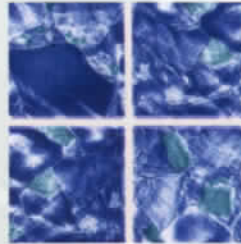

Bullnose Tiles

Quarter Round Tiles

La Granito

It has the look of fine Italian marble.

It's our new **La Granito** line.

Designed to add a distinguished

backdrop to any pool or spa setting.

1 sheet = 1.0 sq. ft.