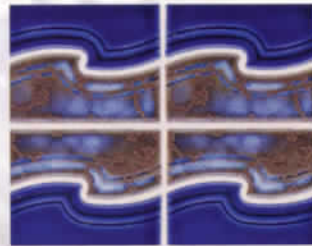

RT-5068
Cobalt/Terra Blue