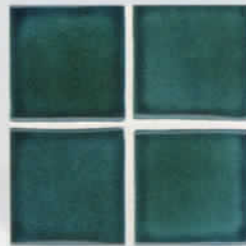

SUN-303
Marine