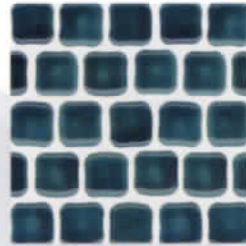

SUN-105
Marine Green