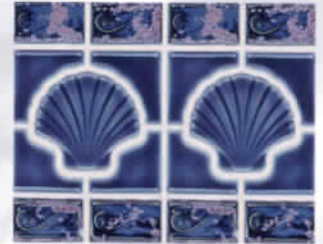

AT-9503
Caribbean/Marble Caribbean Blue