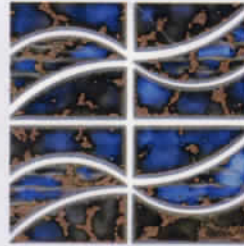

1 Sheet = .96 sq. ft.

The modern and striking new

Sea Bluff consists of gem-like

textures and colors surrounded

by a distinctive pattern

embossed into the border.

1 Sheet = 1.05 sq. ft.

Sea Bluff

MBL-907
Powder Blue

MBL-908
Salmon

MBL-909
Marine Green

MBL-905
Royal Blue

HAM-88
Teal

HAM-22
Opal

HAM-07
Terra Blue

HAM-991
Blueberry