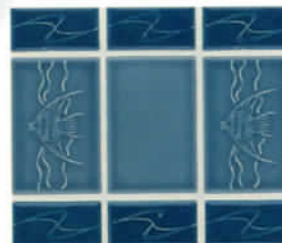

1 sheet = 1.2 sq. ft.

Angel Fish

YAF-10
Indigo Blue

YAF-60
Twilight Blue

YAF-65
Aqua Marine

CD-32
Electric Blue

CD-33
Teal Blue

CD-41
Smoke Blue