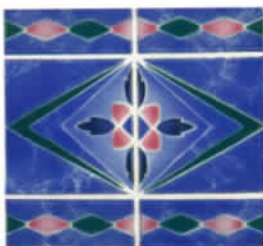

The attractive new **Wild Flower**

is a play on the unique pigments
and patterns found in nature.

The combination of natural and
geometric shapes and textures

make this tile an exciting new

addition to our line.

1 Sheet = 1.15 sq. ft.

Wild Flower

WF-732
Electric Blue