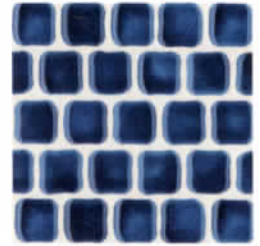

SUN-102
Indigo Blue