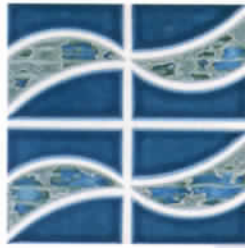

1 Sheet = .96 sq. ft.

The modern and striking new

Sea Bluff consists of gem-like

textures and colors surrounded

by a distinctive pattern

embossed into the border.

1 Sheet = 1.05 sq. ft.

Sea Bluff

MBL-907
Powder Blue

MBL-908
Salmon

MBL-909
Marine Green

MBL-905
Royal Blue

HAM-88
Teal

HAM-22
Opal

HAM-07
Terra Blue

HAM-991
Blueberry