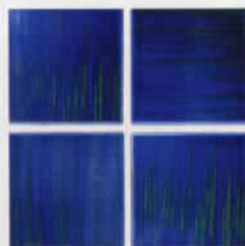

TQ-332
Brushed Electric