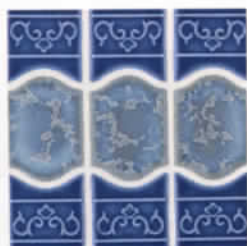

1 Sheet = .96 sq. ft.

The modern and striking new

Sea Bluff consists of gem-like

textures and colors surrounded

by a distinctive pattern

embossed into the border.

1 Sheet = 1.05 sq. ft.

Sea Bluff