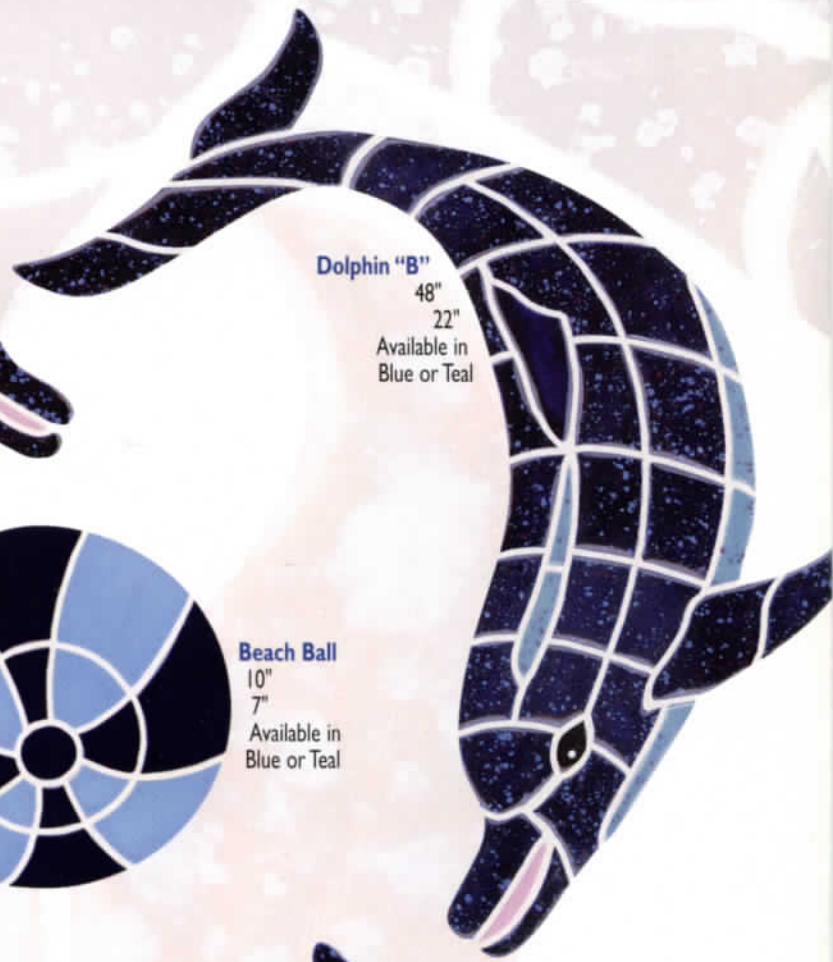

Please contact any of our offices and pick up a **Mosaics** brochure to view the entire line.

***Be sure**
to ask for one of
our Mosaics
brochures.

Star Fish
9"
7"
5"
Available in
various colors

Dolphin "A"
48"
22"
Available in
Blue or Teal

Dolphin "B"
48"
22"
Available in
Blue or Teal

Beach Ball
10"
7"
Available in
Blue or Teal

Dolphin "C"
48"
22"
Available in
Blue or Teal

Sea Horse
18"
12"

Japanese Fish
7"
Available Blue
or Teal

Turtle
21" - left or right facing
12" - left or right facing
6" - left or right facing
24" - top view only