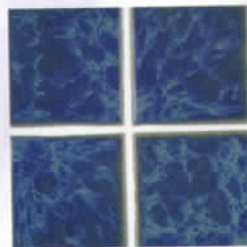

HS-332
Ocean Blue