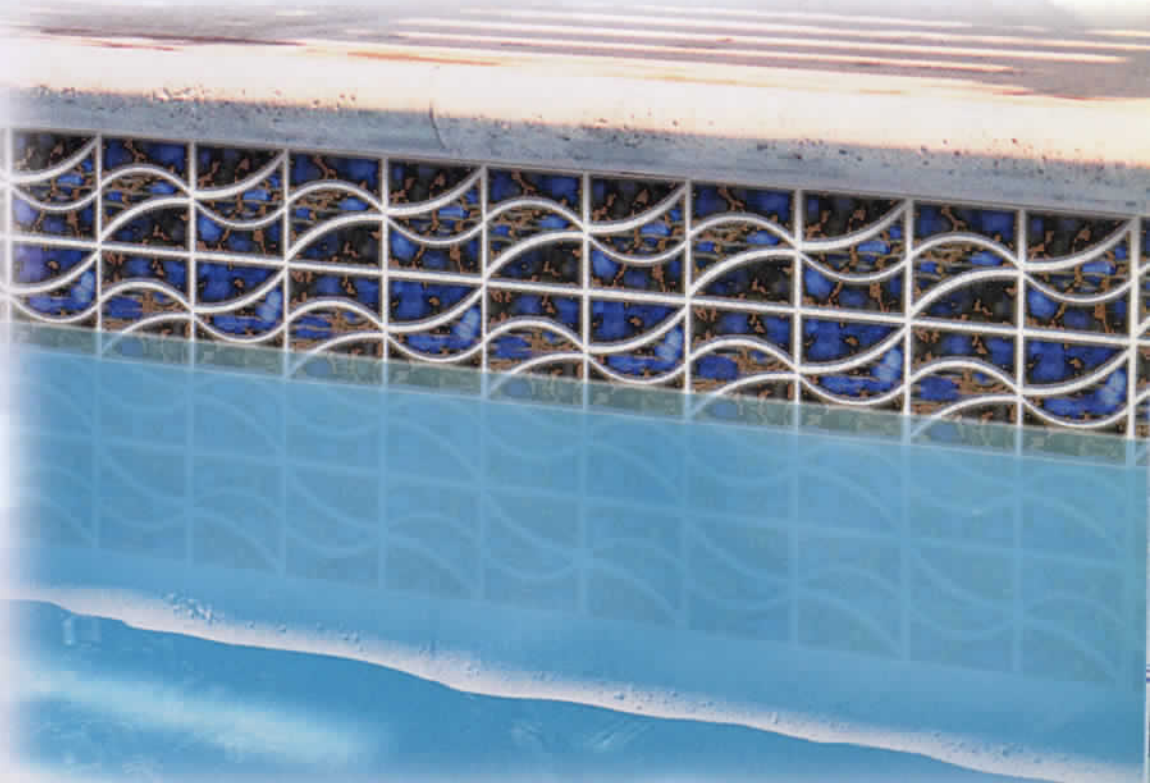

Half Moon

A slivered crescent with marbled

color is the very essence of our

new **Half Moon** line. Each crescent

is surrounded by a matching solid

color with the exception of the

completely marbled

Terra Blue tile.

1 Sheet = 1.1 sq. ft.