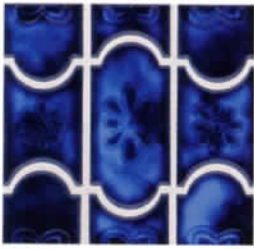

1 Sheet = .96 Sq. Ft.

Riptide

RT-3206
Electric/Marble Lavender Blue

RT-5068
Cobalt/Terra Blue

RT-7504
Marine/Marble Green

RT-9109
Teal/Marine Green

RT-9503
Caribbean/Marble Caribbean Blue

RT-9507
Caribbean/Marble Powder Blue