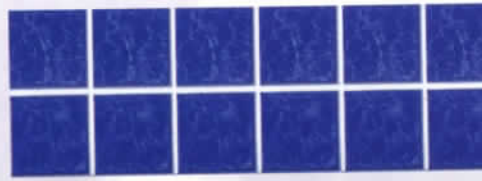

Harmony

HS-331
Olive Blue