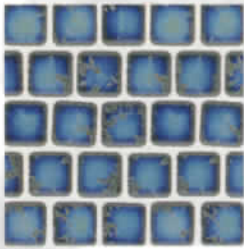

MK-109
Marbled Marine Green