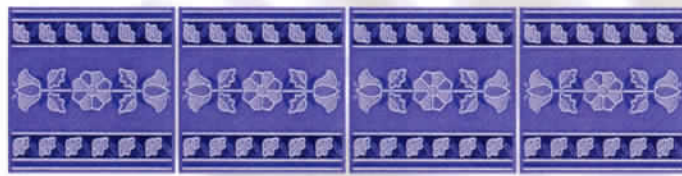

New Tulip

Inspired by the flower fields of Holland, the **New Tulip** features neat rows

of floral patterns. A beautiful accent for your pool or spa.

1 Sheet = 1.0 sq. ft.

Rope

The clean, nautical graphic design of our **Rope** tile makes it ideally suited as border trim.

Simply "Mix & Match" with other tile to create a color-coordinated design.

4 pieces = 1.0 sq. ft. nominal

Tulip

In soft, marine shades, the graceful curves of tulips and waves accent our **Tulip** line.

This tile makes a beautiful border pattern alone or combined with other tile.

1 Sheet = 1.0 sq. ft.