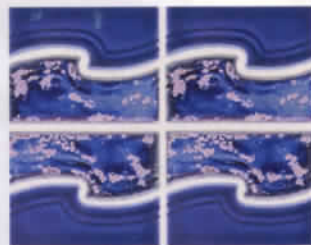

1 Sheet = .96 Sq. Ft.

Riptide

RT-3206
Electric/Marble Lavender Blue

RT-5068
Cobalt/Terra Blue

RT-7504
Marine/Marble Green

RT-9109
Teal/Marine Green

RT-9503
Caribbean/Marble Caribbean Blue

RT-9507
Caribbean/Marble Powder Blue