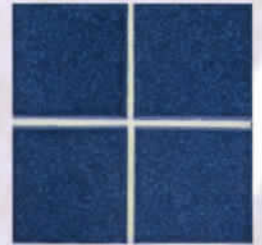

MY-797
Midnight Mist

Tip: when installing *Mystique* tile on surfaces that meet at outside right angles, you can use our bullnose trim to create a rounded finish.