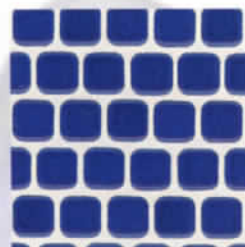

RK-152
Copper

RK-160
Bone

design transforms your pool/spa into a serene and peaceful oasis.

1 Sheet = 1.0 sq. ft.

California Stone

CS-550
Cobalt Blue

CS-560
Royal Blue

Noted for its attractive cobble-stone look, the **California Stone** tile's size easily adapts to virtually any pool or spa shape.

1 Sheet = 1.0 sq. ft.

You have to see our strikingly beautiful **Sun Splash 1" x 1"** tiles to fully appreciate them.

Sun Splash 1" x 1"

Their deep rich colors sprinkled with glistening metallic flakes sparkle in the sunlight.