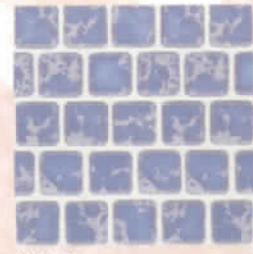

MK-107
Marbleized Powder Blue