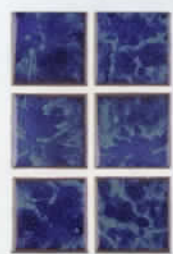

1 Sheet = 1.0 sq. ft. – HM

2" x 2" Tiles

BX-15
Mottled Green

HM-206
Royal Blue

BX-21
Olive Green

BX-32
Ocean Green

BX-44
Lake Blue

BX-68
Terra Blue