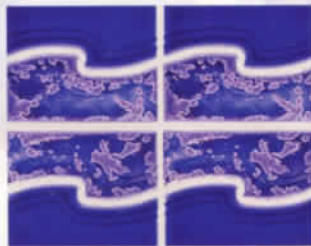

Riptide

RT-3206
Electric/Marble Lavender Blue