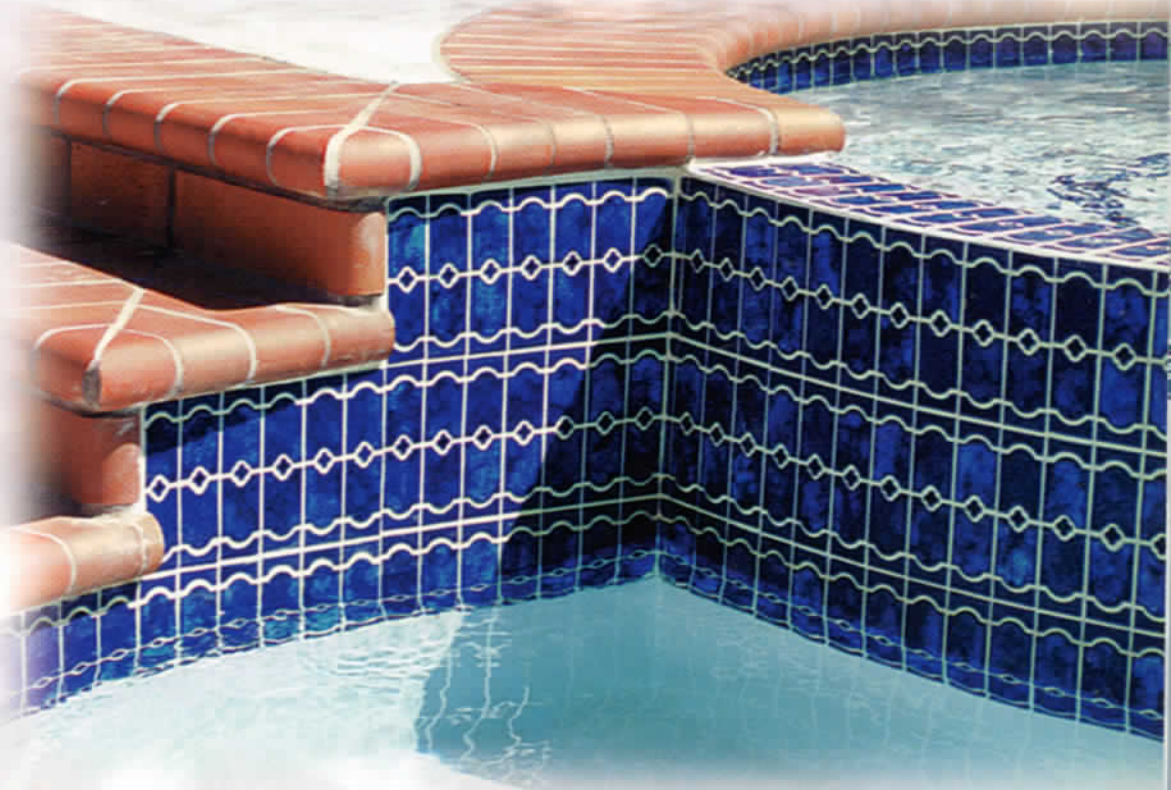

Sure to grace many a pool and spa, the **Del Mar** features a formal border that sets off the delicately designed inner motif – a strikingly beautiful pattern resembling the crystalline colors of a highly polished gemstone.

1 Sheet = 1.1 sq. ft.