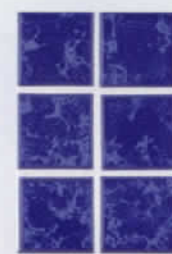

1 Sheet = 1.0 sq. ft. – HM

2" x 2" Tiles

BX-15
Mottled Green

HM-206
Royal Blue

BX-21
Olive Green

BX-32
Ocean Green

BX-44
Lake Blue

BX-68
Terra Blue