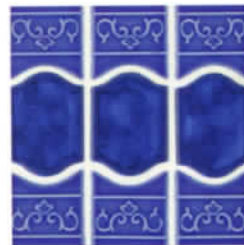

1 Sheet = .96 sq. ft.

The modern and striking new

Sea Bluff consists of gem-like

textures and colors surrounded

by a distinctive pattern

embossed into the border.

1 Sheet = 1.05 sq. ft.

Sea Bluff

MBL-907
Powder Blue

MBL-908
Salmon

MBL-909
Marine Green

MBL-905
Royal Blue

HAM-88
Teal

HAM-22
Opal

HAM-07
Terra Blue

HAM-991
Blueberry