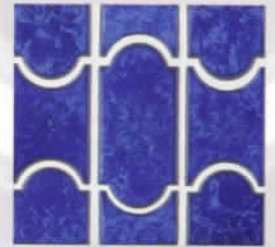

BUE-44
Lake Blue

Botanical

Our lively new **Botanical** series, with its clusters of classic-shaped tiles and embossed floral patterns are sure to add an element of grace to any pool or spa.

1 sheet = 1.07 sq. ft.