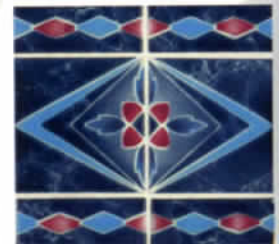

1 Sheet = 1.15 sq. ft.

Wild Flower

WF-732
Electric Blue

WF-785
Gray

WF-791
Teal

WF-795
Caribbean Blue

TM-20
Teal Green

TM-23
Misty Blue