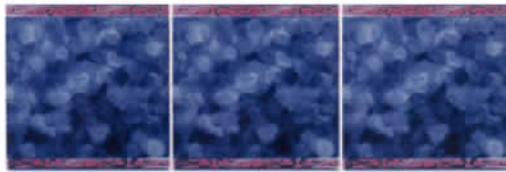

ST-75
Marine
(includes both tile patterns)

ST-95
Caribbean Blue
(includes both tile patterns)

STF-675
Marine

STF-695
Caribbean Blue

Stargazer Stargazer Field

The new **Stargazer** and **Stargazer Field**, coordinate perfectly together. They have been designed to "Mix & Match", allowing you to create a pool or spa design that expresses your sense of taste and imagination.

4 pieces = 1.0 sq. ft. nominal

Note → The shade of tiles may vary within any given color – an inherent quality that enhances their beauty. Visually check the actual shade before installation.

The **Reflections** line, another of our geometrically designed 3-dimensional tiles, boasts precise pattern edges complemented by a soft, textured background, with a striking, repetitive border.