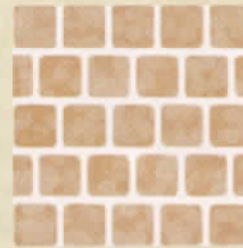

Bullnose
Tiles

Quarter Round Tiles

R

OCKSCAPES

RK-380
Jade

RK-338
Slate

RK-348
Niagra

RK-349
Cypress

RK-352
Copper

RK-360
Bone

RK-138
Slate

RK-148
Niagra

RK-149
Cypress

RK-152
Copper

RK-160
Bone

MDT-100
Tahoe Blue

MDT-120
Lagoon Green

MDT-130
Coral Black

MDT-140
Sandy Beige

TIP: when installing the **MEDITERRANEAN** tiles on surfaces that meet at outside right angles, you can select from two types of trims to give you a rounded, finished appearance.