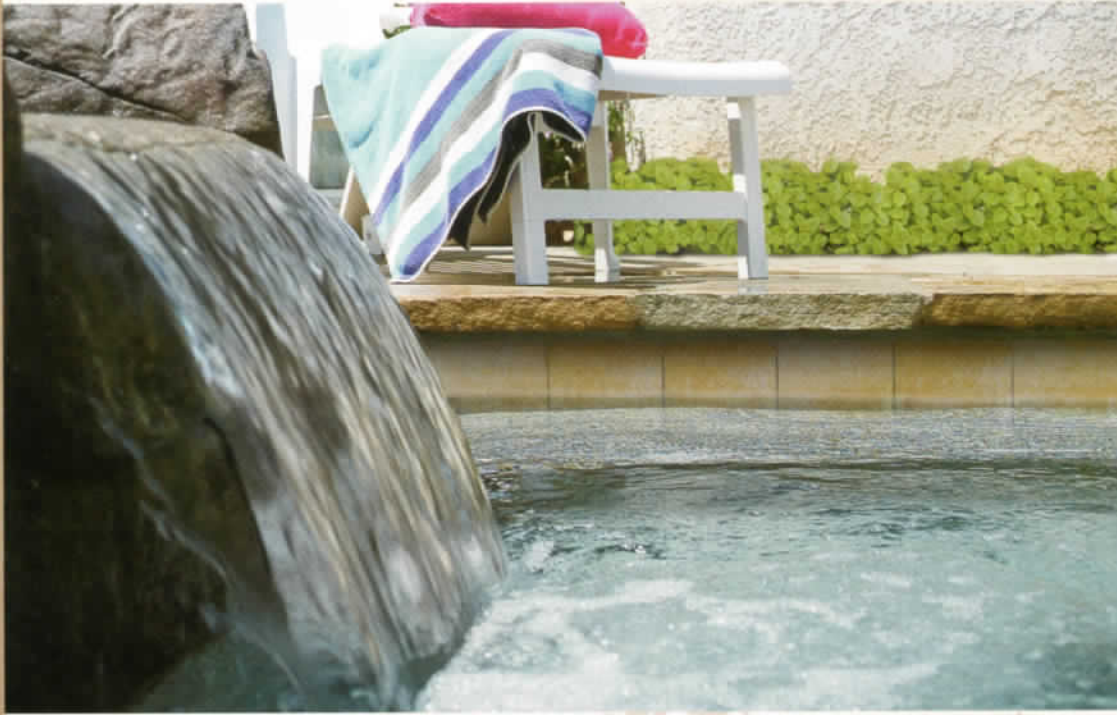

A beautiful extension to
flagstone decking or
rock poolside decor, the
Antiquity line mixes rich,
earthy tones and textures
to create a beautiful look.
4 pieces = 1.0 sq. ft. nominal

Shown: AN-ORO