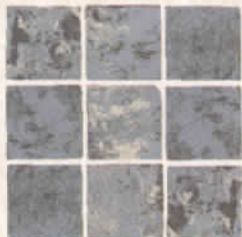

Shown: AN-ORO

ANTIQUITY

AN-AZUL
 (wide shade variations)

AN-ORO
 (wide shade variations)

AN-SIENA
 (wide shade variations)

AN-VERDE
 (wide shade variations)

AN-AZUL-MAL 2"
 (wide shade variations)

AN-ORO-MAL 2"
 (wide shade variations)

AN-SIENA-MAL 2"
 (wide shade variations)

AN-VERDE-MAL 2"
 (wide shade variations)

TIP: when installing **AZTEC**

tile on surfaces that meet at outside right angles, you can use our 3" x 12" bullnose tile to give a rounded, finished appearance. (available in all colors)

4 pieces = 1.0 sq. ft. nominal

AZ608
Ash Nero

AZ603
Barley

AZ606
Cobalt

AZ601
Peacock

AZ602 DECO
Copper/Bronze
*Decos sold in random patterns
(wide shade variations)*

AZ601 DECO
Tan Ramé
*Decos sold in random patterns
(wide shade variations)*