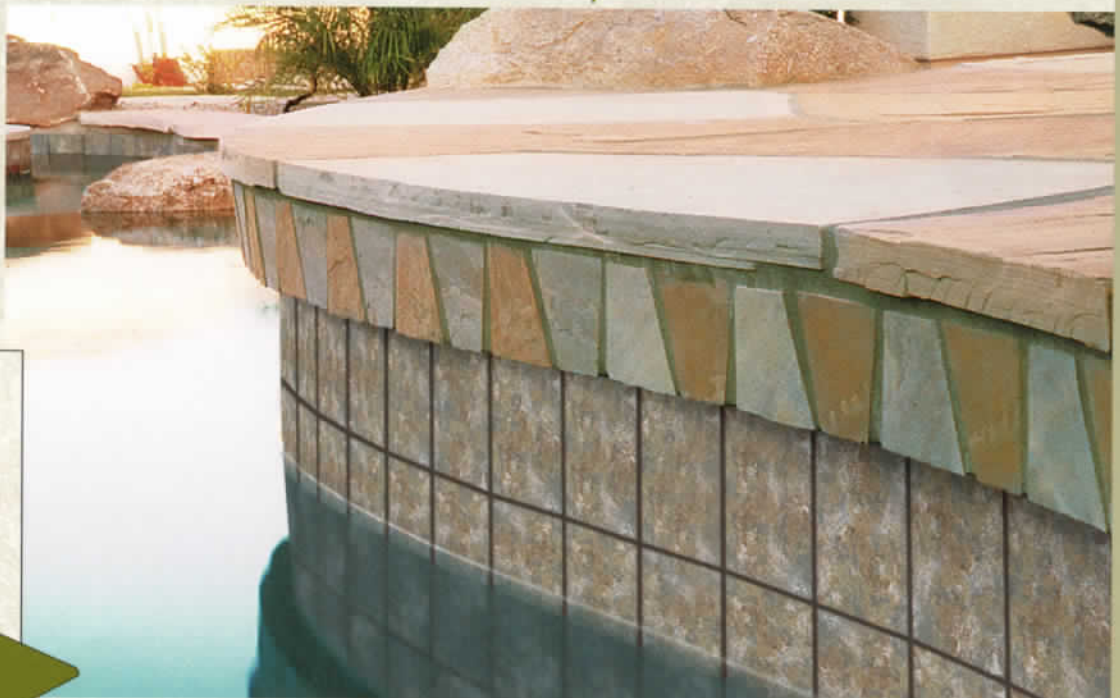

Add a dramatic touch to
your poolside decor
with our new SMS line.

4 pieces = 1.0 sq. ft. nominal

TIP: when installing **SMS**
tile on surfaces that meet at out-
side right angles, you can use
our 6" x 6" bullnose tile to give a
rounded, finished appearance.
(available in
all colors)

Shown: SMS Grafite