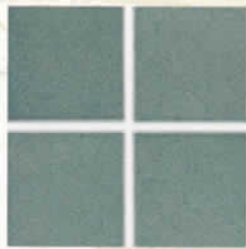

MDT-120
Lagoon Green

MDT-130
Coral Black

MDT-140
Sandy Beige

TIP: when installing the **MEDITERRANEAN** tiles on surfaces that meet at outside right angles, you can select from two types of trims to give you a rounded, finished appearance.