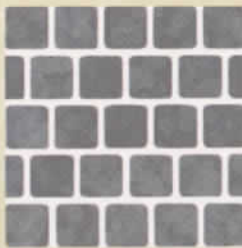

RK-148
Niagra