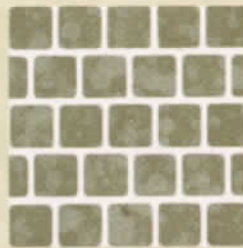

Bullnose
Tiles

Quarter Round Tiles

R

OCKSCAPES

RK-380
Jade

RK-338
Slate

RK-348
Niagra

RK-349
Cypress

RK-352
Copper

RK-360
Bone

RK-138
Slate

RK-148
Niagra

RK-149
Cypress

RK-152
Copper

RK-160
Bone

MDT-100
Tahoe Blue

MDT-120
Lagoon Green

MDT-130
Coral Black

MDT-140
Sandy Beige

TIP: when installing the **MEDITERRANEAN** tiles on surfaces that meet at outside right angles, you can select from two types of trims to give you a rounded, finished appearance.