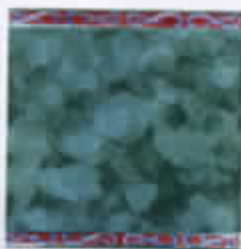

Tranquility

TQ-312
Brushed Sky Blue

TQ-332
Brushed Electric

TQ-375
Brushed Marine

TQ-395
Brushed Blue/Marine

ST-75
Marine
(includes both tile patterns)

ST-95
Caribbean Blue
(includes both tile patterns)

STF-675
Marine