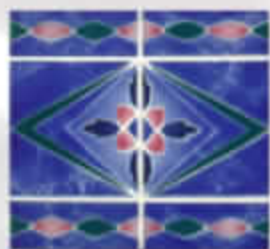

The attractive new **Wild Flower**

is a play on the unique pigments and patterns found in nature.

The combination of natural and geometric shapes and textures make this tile an exciting new addition to our line.

1 Sheet = 1.15 sq. ft.

Wild Flower

WF-732
Electric Blue