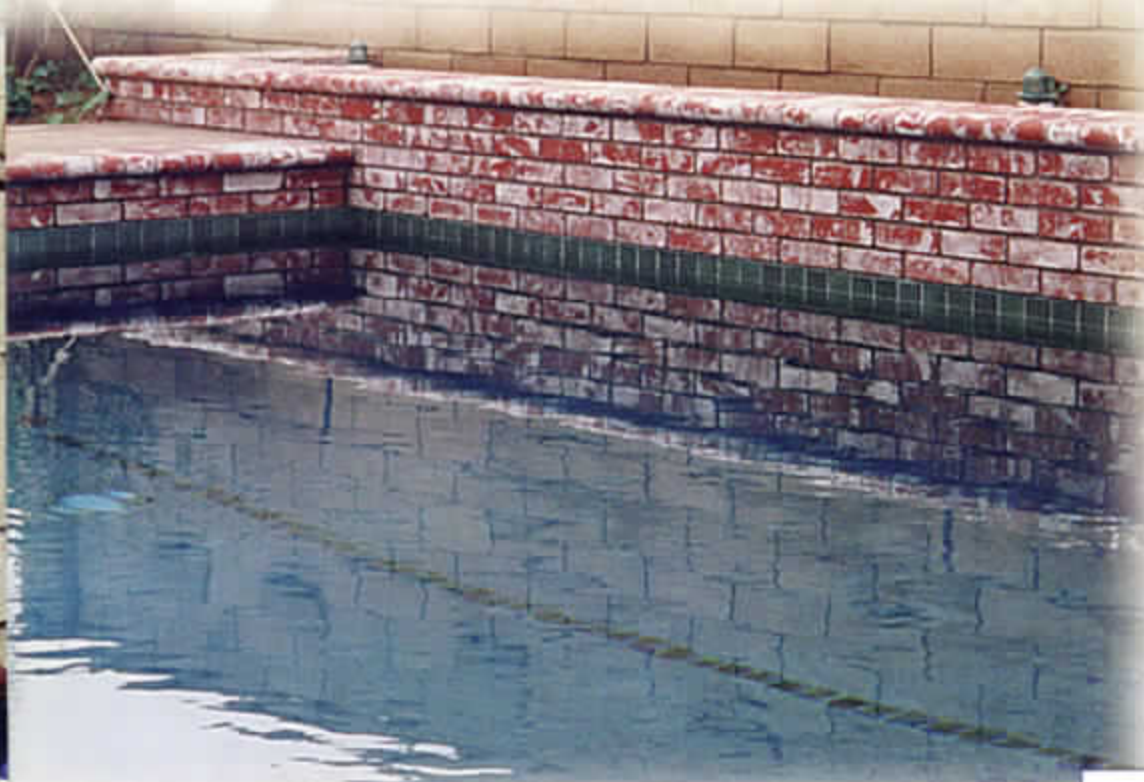

emerge from our new

Mystique line. A rich

stone-like texture adds a

touch of earthtone to

compliment the flowing

waters surrounding it.

1 Sheet = 1.08 sq. ft. (3" x 3")

Another new tile that borrows from nature's palette is the **Europe**. With its stone-like texture and color palette it has a unique beauty all its own.