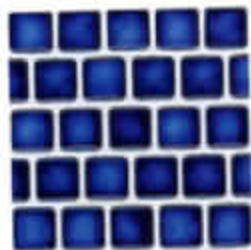

The key to our **Mini Koyn** series is its versatility. The small tile size is adaptable to virtually any contour, from tightly curved to long flowing surfaces. It is excellent for stripes, accents, customized mosaics or edge trim on steps.

1 Sheet = 1.0 sq. ft.

Mini Koyn

MK-10
Tahoe Blue

MK-20
Lagoon Green

MK-30
Coral Black

MK-40
Sandy Beige

MK-50
Sedona

MK-75
Calypso