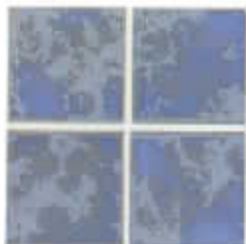

Available in two color palettes:

Emerald green with white marble,

or lake blue with green and

white marble.

1 Sheet = 1.06 sq. ft. (3" x 3")

LG-90
Blue

LG-99
Verde

KAK-305
Royal Blue