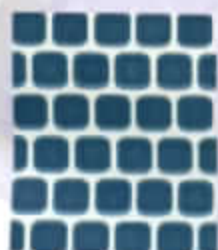

easily adapts to virtually any pool or

spa shape, especially those with curved

or flowing surfaces. An excellent edge

trim to aid with locating steps.

1 Sheet = 1.0 sq. ft.

California Stone

CS-15
Marbled Royal Blue

CS-19
Marbled Marine Green

CS-255
Caribbean Blue

CS-291
Teal Green

CS-550
Cobalt Blue

CS-560
Royal Blue

PL-100
Pearl

Note • The shade of tiles may vary within any given color – an inherent quality that enhances their beauty. Visually check the actual shade before installation.