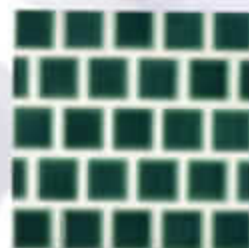

CS-19
Marbled Marine Green

CS-255
Caribbean Blue

CS-291
Teal Green

CS-550
Cobalt Blue

CS-560
Royal Blue

PL-100
Pearl

Note • The shade of tiles may vary within any given color – an inherent quality that enhances their beauty. Visually check the actual shade before installation.

The key to our **Mini Koyn** series is its versatility. The small tile size is adaptable to virtually any contour, from tightly curved to long flowing surfaces. It is excellent for stripes, accents, customized mosaics or edge trim on steps.

MK-105
Marbleized Royal Blue

MK-107
Marbleized Powder Blue

MK-109
Marbled Marine Green

MK-121
Olive Blue

MK-132
Electric Blue

MK-168
Terra Blue

MK-175
Marine

MK-190
Marine Green

MK-191
Teal Green

MK-199
Emerald Green

MK-255
Caribbean Blue

MK-262
Sky Blue

MK-400
Raised White

MK-501
White

MK-560
Royal Blue

MK-1331
Olive Blue