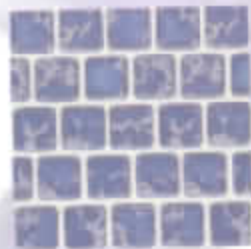

MK-107
Marbleized Powder Blue