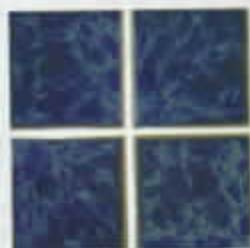

HS-332
Ocean Blue