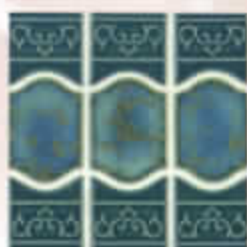

MBL-909
Marine Green

1 Sheet = 1.05 sq. ft.