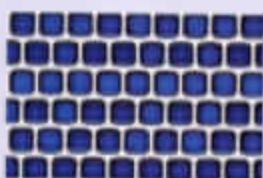

California Stone