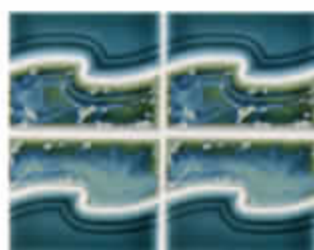

1 Sheet = .96 Sq. Ft.

Riptide

RT-3206
Electric/Marble Lavender Blue

RT-5068
Cobalt/Terra Blue

RT-7504
Marine/Marble Green

RT-9109
Teal/Marine Green

RT-9503
Caribbean/Marble Caribbean Blue

RT-9507
Caribbean/Marble Powder Blue

TM-20
Teal Green

TM-23
Misty Blue

TM-24
Electric Blue

TM-26
Marine

Tip: the shade of tiles may vary within any given color. It is important to visually check the actual shade of the tile before installation for two reasons: