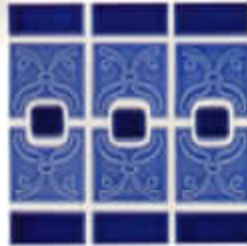

1 Sheet = 1.04 sq. ft.

Florida

FL-3
Royal Terra

FL-88
Teal

FL-679
Coral

FL-991
Blueberry

FL-0836
Salmon/Raspberry

A slivered crescent with marbled color is the very essence of our new **Half Moon** line. Each crescent