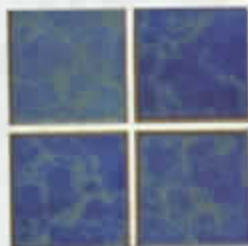

HS-341
Pacific Blue