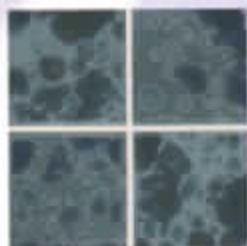

BRZ-41
Lagoon