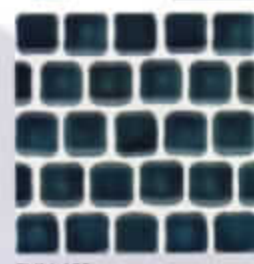

You have to see our strikingly beautiful Sun Splash tiles to fully appreciate them. Their deep rich colors sprinkled with glistening metallic flakes sparkle in the sunlight. These versatile tiles come in 1" x 1" and 3" x 3" sizes.

1 Sheet = 1.1 sq. ft. (102, 103, 105)

1 Sheet = 1.08 sq. ft. (302, 303, 305)

Sun Splash 1" x 1"

Sun Splash 3" x 3"

SUN-103
Marine

SUN-303
Marine

SUN-105
Marine Green

SUN-305
Marine Green