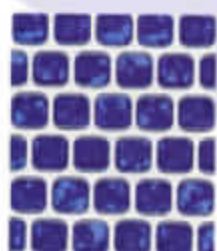

easily adapts to virtually any pool or

spa shape, especially those with curved

or flowing surfaces. An excellent edge

trim to aid with locating steps.

1 Sheet = 1.0 sq. ft.

California Stone

CS-15
Marbled Royal Blue

CS-19
Marbled Marine Green

CS-255
Caribbean Blue

CS-291
Teal Green

CS-550
Cobalt Blue

CS-560
Royal Blue

PL-100
Pearl

Note • The shade of tiles may vary within any given color – an inherent quality that enhances their beauty. Visually check the actual shade before installation.