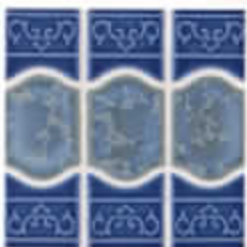

colors surrounded by a distinctive pattern embossed into the border:

MBL-907
Powder Blue