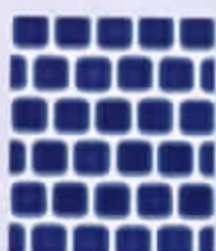

easily adapts to virtually any pool or

spa shape, especially those with curved

or flowing surfaces. An excellent edge

trim to aid with locating steps.

1 Sheet = 1.0 sq. ft.

California Stone

CS-15
Marbled Royal Blue

CS-19
Marbled Marine Green

CS-255
Caribbean Blue

CS-291
Teal Green

CS-550
Cobalt Blue

CS-560
Royal Blue

PL-100
Pearl

Note • The shade of tiles may vary within any given color – an inherent quality that enhances their beauty. Visually check the actual shade before installation.