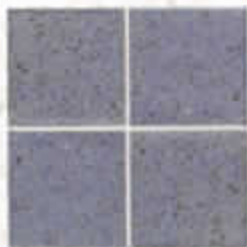

1 Sheet = 1.0 sq. ft. (3"x3")

SG-301
White

SG-312
Sky Blue

SG-357
Bark

SG-358
Forest Green

SG-359
Gold

SG-385
Gray

SG-397
Tan