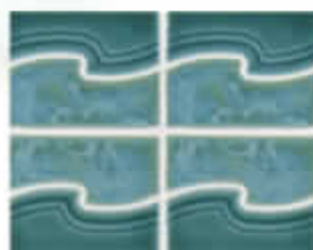

1 Sheet = .96 Sq. Ft.

Riptide

RT-3206
Electric/Marble Lavender Blue

RT-5068
Cobalt/Terra Blue

RT-7504
Marine/Marble Green

RT-9109
Teal/Marine Green

RT-9503
Caribbean/Marble Caribbean Blue

RT-9507
Caribbean/Marble Powder Blue

TM-20
Teal Green

TM-23
Misty Blue

TM-24
Electric Blue

TM-26
Marine

Tip: the shade of tiles may vary within any given color. It is important to visually check the actual shade of the tile before installation for two reasons: