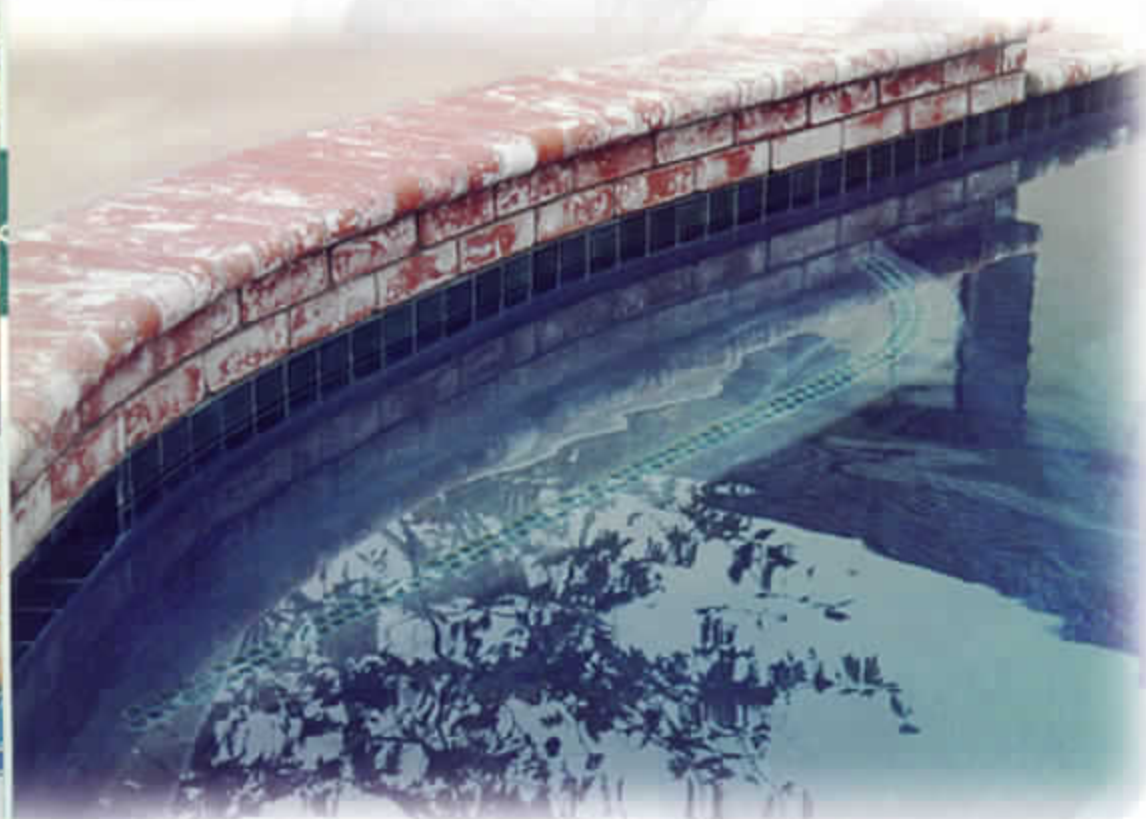

You have to see our strikingly beautiful Sun Splash tiles to fully appreciate them. Their deep rich colors sprinkled with glistening metallic flakes sparkle in the sunlight. These versatile tiles come in 1" x 1" and 3" x 3" sizes.