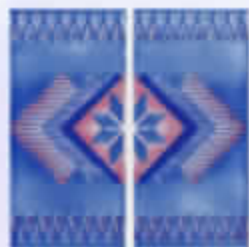

TM-20
Teal Green

TM-23
Misty Blue

TM-24
Electric Blue

TM-26
Marine

Tip: the shade of tiles may vary within any given color. It is important to visually check the actual shade of the tile before installation for two reasons: