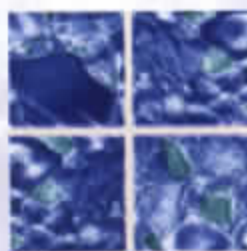

Breeze

Our new **Breeze** design produces

a stunning blend of subtle colors.

Noted for its asymmetrical variation

of hues, this line is sure to please the

non-conformist in all of us.

1 Sheet = 1.0 sq. ft. (3" x 3")

La Granito

It has the look of fine Italian marble.

It's our new **La Granito** line.

Designed to add a distinguished

backdrop to any pool or spa setting.

Available in two color palettes:

Emerald green with white marble,

or lake blue with green and

white marble.

1 Sheet = 1.06 sq. ft. (3" x 3")

LG-90
Blue