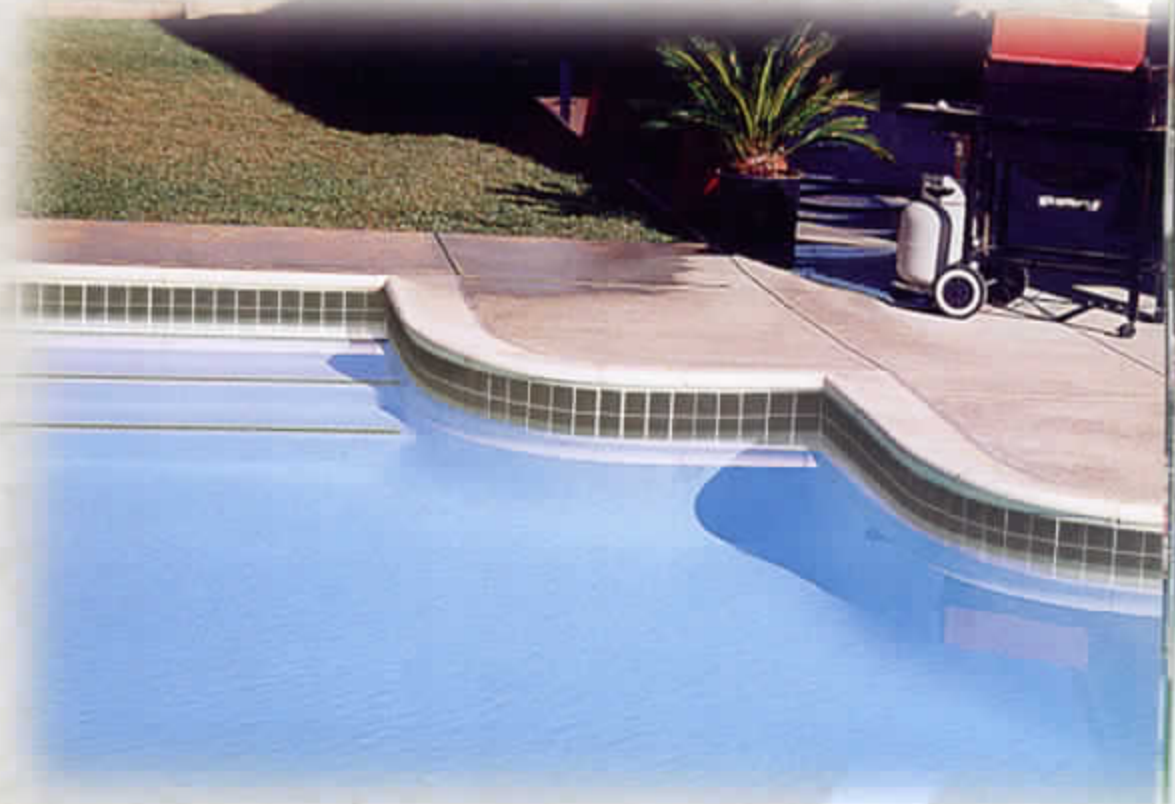

ideally suited to blend with

your landscaping. While its rough

texture adds an element of safety.

1 Sheet = 1.0 sq. ft. (3" x 3")

Note • The shade of tiles may vary within any given color – an inherent quality that enhances their beauty. Visually check the actual shade before installation.