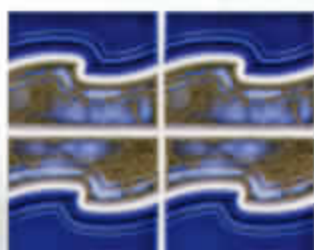

RT-5068
Cobalt/Terra Blue