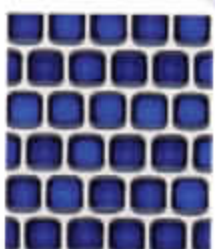

CS-19
Marbled Marine Green

CS-255
Caribbean Blue

CS-291
Teal Green

CS-550
Cobalt Blue

CS-560
Royal Blue

PL-100
Pearl

Note • The shade of tiles may vary within any given color – an inherent quality that enhances their beauty. Visually check the actual shade before installation.

The key to our **Mini Koyn** series is its versatility. The small tile size is adaptable to virtually any contour, from tightly curved to long flowing surfaces. It is excellent for stripes, accents, customized mosaics or edge trim on steps.