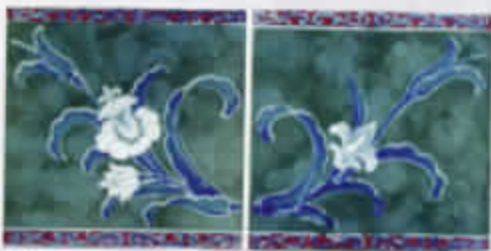

Tranquility

TQ-312
Brushed Sky Blue

TQ-332
Brushed Electric

TQ-375
Brushed Marine

TQ-395
Brushed Blue/Marine

ST-75
Marine
(includes both tile patterns)

ST-95
Caribbean Blue
(includes both tile patterns)

STF-675
Marine