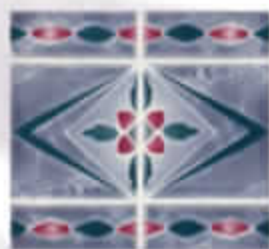

WF-785
Gray