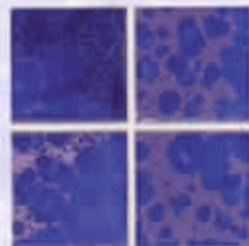

BRZ-64
Pacific