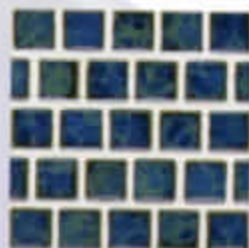

CS-19
Marbled Marine Green

CS-255
Caribbean Blue

CS-291
Teal Green

CS-550
Cobalt Blue

CS-560
Royal Blue

PL-100
Pearl

Note • The shade of tiles may vary within any given color – an inherent quality that enhances their beauty. Visually check the actual shade before installation.

MK-105
Marbleized Royal Blue

MK-107
Marbleized Powder Blue

MK-109
Marbled Marine Green

MK-121
Olive Blue

MK-132
Electric Blue

MK-168
Terra Blue

MK-175
Marine

MK-190
Marine Green

MK-191
Teal Green

MK-199
Emerald Green

MK-255
Caribbean Blue

MK-262
Sky Blue

MK-400
Raised White

MK-501
White

MK-560
Royal Blue

MK-1331
Olive Blue