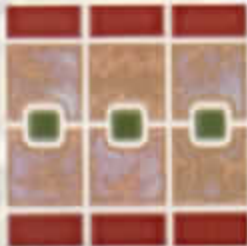

1 Sheet = 1.04 sq. ft.

Florida

FL-3
Royal Terra

FL-88
Teal

FL-679
Coral

FL-991
Blueberry

FL-0836
Salmon/Raspberry

A slivered crescent with marbled color is the very essence of our new **Half Moon** line. Each crescent