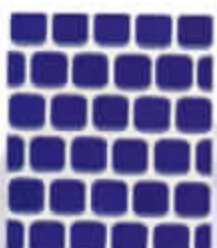

CS-19
Marbled Marine Green

CS-255
Caribbean Blue

CS-291
Teal Green

CS-550
Cobalt Blue

CS-560
Royal Blue

PL-100
Pearl

Note • The shade of tiles may vary within any given color – an inherent quality that enhances their beauty. Visually check the actual shade before installation.