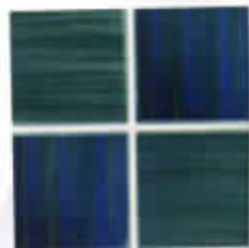

Tranquility

TQ-312
Brushed Sky Blue

TQ-332
Brushed Electric

TQ-375
Brushed Marine

TQ-395
Brushed Blue/Marine

ST-75
Marine
(includes both tile patterns)

ST-95
Caribbean Blue
(includes both tile patterns)

STF-675
Marine