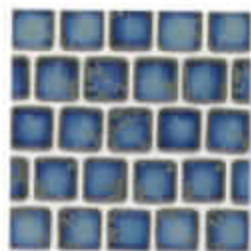

MK-109
Marbled Marine Green