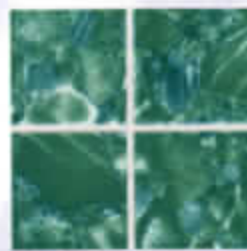

Available in two color palettes:

Emerald green with white marble,

or lake blue with green and

white marble.

1 Sheet = 1.06 sq. ft. (3" x 3")

LG-90
Blue

LG-99
Verde

KAK-305
Royal Blue