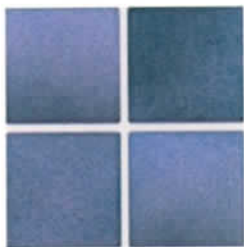

With radiant bursts of complementary colors, the Kaleidoscope tiles illuminate your pool and spa like magic. | Sheet = 1.0 sq. ft. (3"x3") | Sheet = 1.1 sq. ft. (1"x1") (KL-325 shown)

KL-325  
Blue

KL-345  
Rose

Variable depth of color enhances the rich beauty of these tiles. The *Marine Field* is a tile that creates an impressive field of color. 1 Sheet = 1.0 sq. ft. (3" x 3") (M-375 shown)

M-332  
Diamond Blue

M-350  
Cobalt Blue

M-375  
Marine

M-391  
Ocean Blue

M-397  
Sapphire Blue

M-399  
Emerald Green

[www.nptgonline.com](http://www.nptgonline.com)

Note → The shade of tiles may vary within any given color – an inherent quality that enhances their beauty. Visually check the actual shade before installation.

Note → The shade of tiles may vary within any given color – an inherent quality that enhances their beauty. Visually check the actual shade before installation.