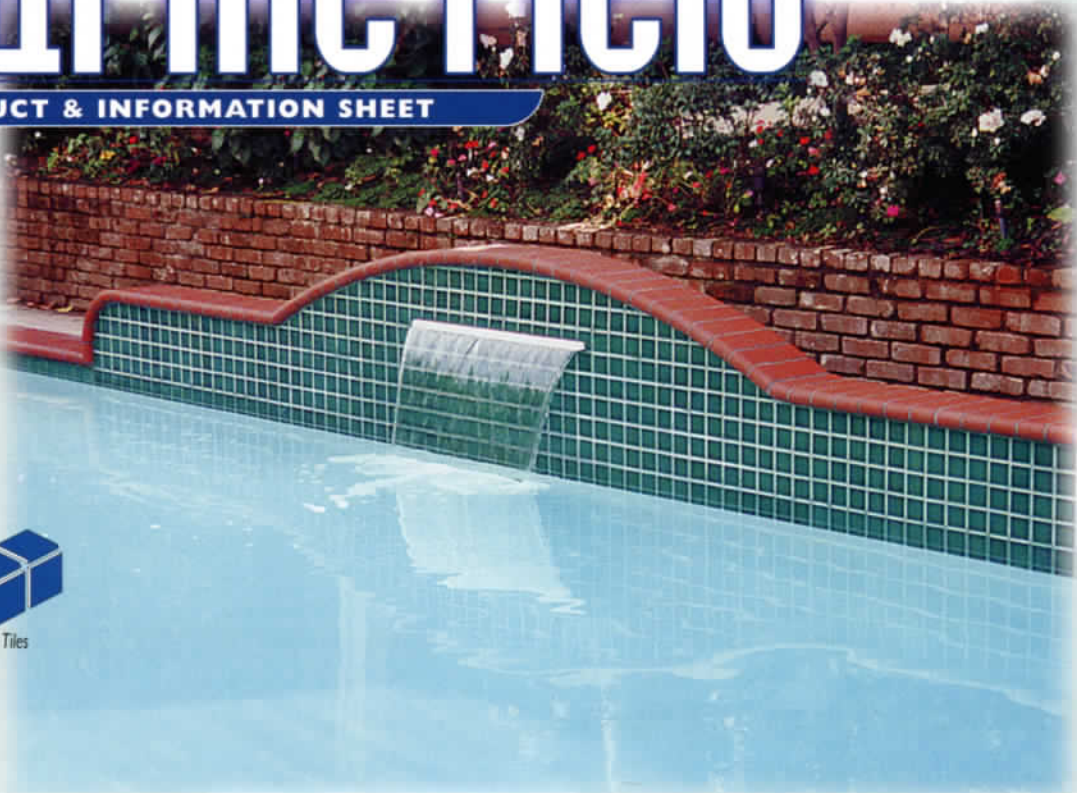

Marine Field

NEW PRODUCT & INFORMATION SHEET

Tip: when installing *Marine Field* tiles on surfaces that meet at outside right angles, you can select from two types of trims to give you a rounded, finished appearance.

Variable depth of color enhances the rich beauty of these tiles. The *Marine Field* is a tile that creates an impressive field of color. 1 Sheet = 1.0 sq. ft. (3" x 3") (M-375 shown)