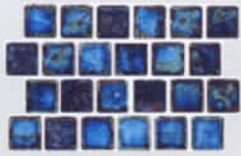

# GALAXY 6"×6" Group 1

*Attractive multicolored collection in deep tones made to link with numerous kinds of natural stone.*

GX-04  
Camel

GX-04 shown

*STQ-330* 1"×1" Group 7

STQ-331  
Oyster Blue

STQ-336  
Crystal Bamboo