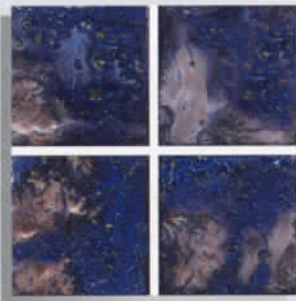

# TROY-300 3"×3" Group 8

1 sheet = 1.08 sq.ft.  
20 sheets / 21.60 sq.ft per box.

Trims: Available

TROY-351  
Cobalt Metallic Gold

TROY-352  
Verde Metallic Gold

TROY-353  
Blue Metallic Gold

TROY-354  
Rust Metallic Gold