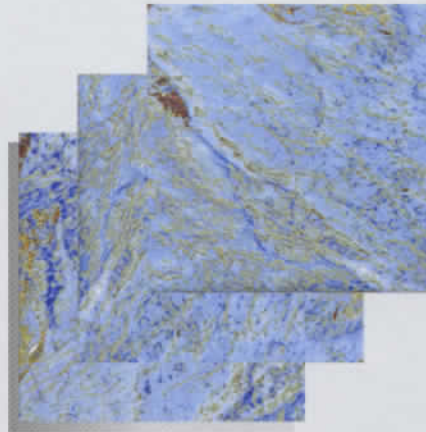

6"×6" Group 8

PLANET-662 Albi

4 pieces = 1.08 sq.ft.
60 pieces / 16.20 sq.ft per box.