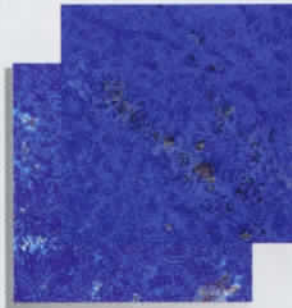

EPICA Flourite