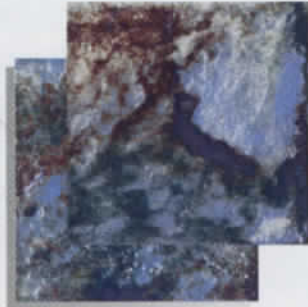

EPICA Zircon