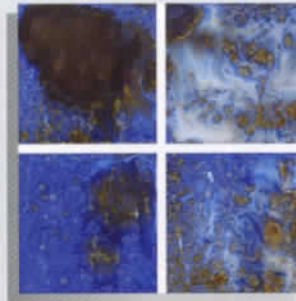

# TROY-300 3"×3" Group 8

1 sheet = 1.08 sq.ft.  
20 sheets / 21.60 sq.ft per box.

Trims: Available

TROY-351  
Cobalt Metallic Gold

TROY-352  
Verde Metallic Gold

TROY-353  
Blue Metallic Gold

TROY-354  
Rust Metallic Gold