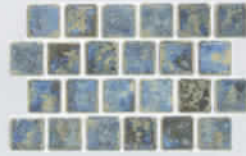

# GALAXY 6"×6" Group 1

*Attractive multicolored collection in deep tones made to link with numerous kinds of natural stone.*

GX-04  
Camel

GX-04 shown

*STQ-330* 1"×1" Group 7

STQ-331  
Oyster Blue

STQ-336  
Crystal Bamboo