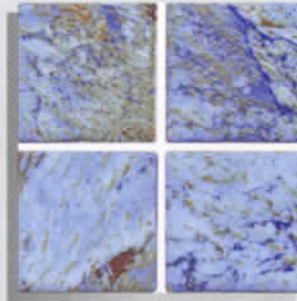

3"×3" Group 7

PLANET-332 Albi

1 sheet = 1.08 sq.ft.
20 sheets / 21.60 sq.ft per box.