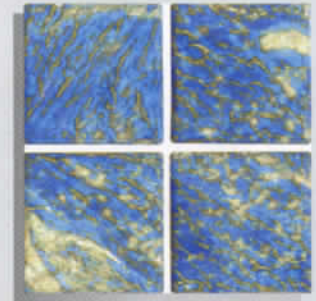

PLANET-333 Opal