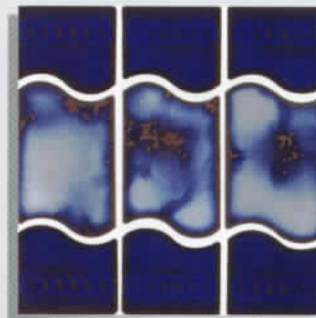

PARIS-013
Terra Blue