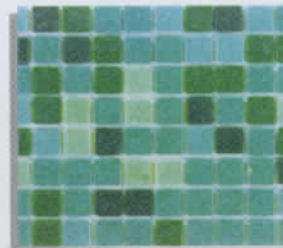

# FGM GLASS MOSAIC $3/4" \times 3/4"$ *Group 3*

1 sheet = 1.15 sq.ft.

FGM-102  
Marine Comb

FGM-103  
Cobalt Blue

FGM-104  
Deep Green

FGM-105  
Brown Mix