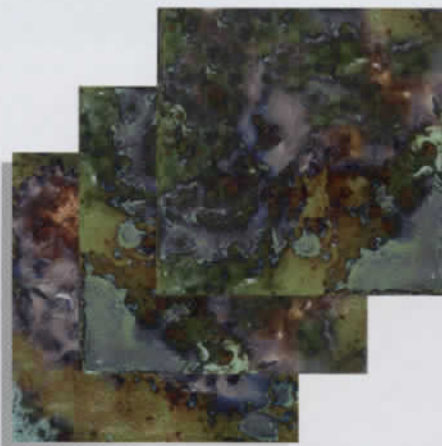

# TROY-600 6"×6" Group 8

4 pieces = 1.08 sq.ft.  
60 pieces / 16.20 sq.ft per box.

Trims:

TROY-654 shown

TROY-651  
Cobalt Metallic Gold

*TROY is the ultra-modern look of handmade porcelain tiles. With its metallic luster-like stunning effect, Troy definitely will add glitz to your pool & whole backyard. Whether your home is contemporary or traditional, Troy tiles will help you make a flashy statement & add touch of glamour to your realm.*