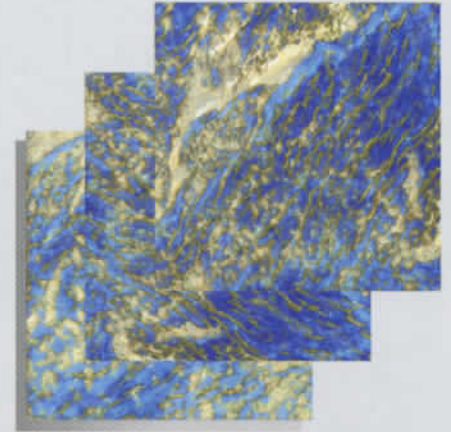

PLANET-663 Opal