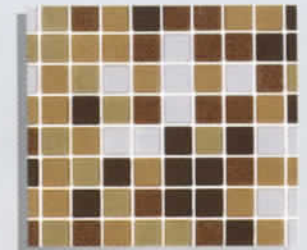

# FGM GLASS MOSAIC $3/4" \times 3/4"$ *Group 3*

1 sheet = 1.15 sq.ft.

FGM-102  
Marine Comb

FGM-103  
Cobalt Blue

FGM-104  
Deep Green

FGM-105  
Brown Mix