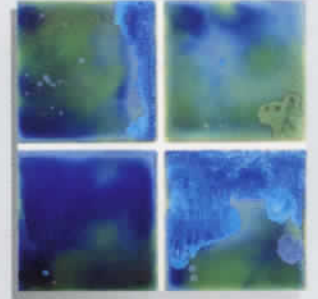

# STAK 6"×6" & STS 3"×3" Group 7

1 sheet = 1.08 sq.ft.  
20 sheets / 21.60 sq.ft per box.

Trims: Available

*Stak deco tile is one of the premium tile collection that possess delicately combined colors through the highest technical process. Its radiant colors glimmer together with the dramatic floral center pattern.*

STAK-331  
Oyster Blue

STAK-336  
Crystal Bamboo

STAK-338  
Crystal Emerald Blue

STS-331  
Oyster Blue

STS-336  
Crystal Bamboo

STS-338  
Crystal Emerald Blue

STAK-336 shown