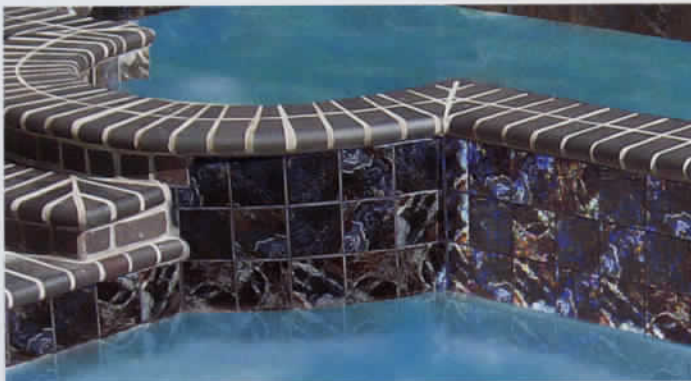

Yomba-5 Amethyst shown