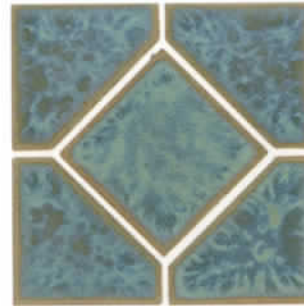

HAWAII-503
Aqua Marine