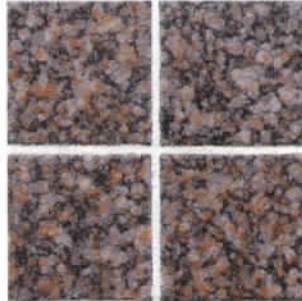

MAM-302
Rose