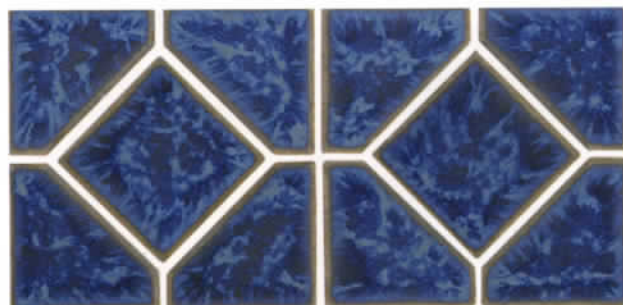

GLORIA-76
Teal Green

GLORIA-77
Navy Blue

[HAWAII] NEW

1 sheet=1.08sq.ft. 21.60sq.ft.per box.
45 boxes on a pallet. (972sq.ft.)

HAWAII-501
Ocean Blue

The newest Fujiwa Collection HAWAII, we would like to introduce to you a totally coordinated color and modulated pattern with 3"×3" JASPER for unlimited design possibilities for swimming pools, spas, as well as outdoor/indoor installation.