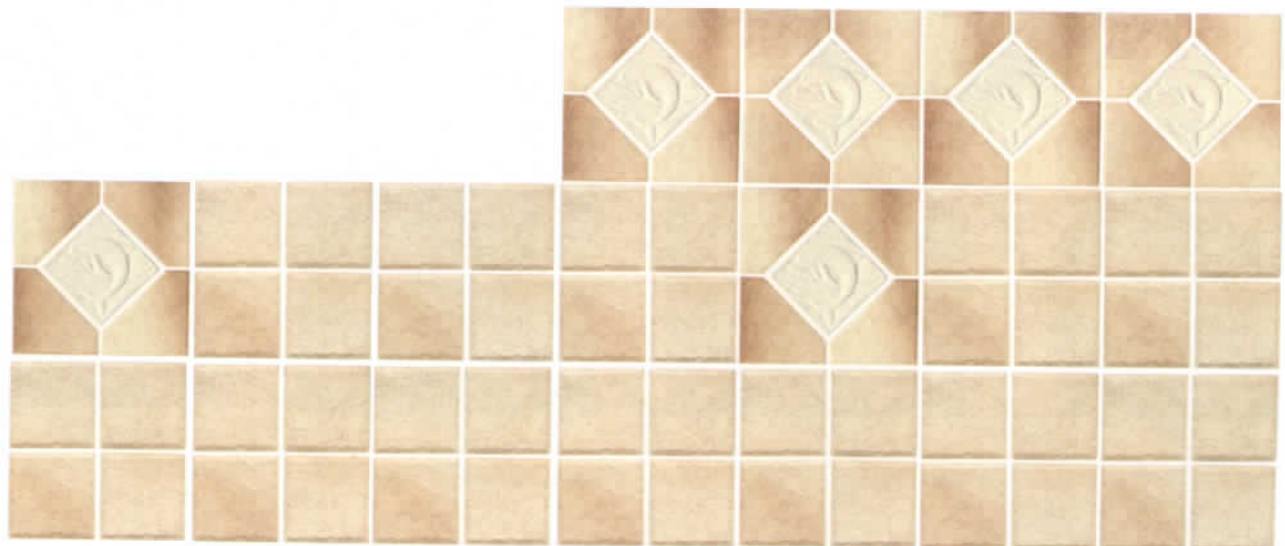

SYDNEY-302
White Pearl

SYDNEY-305
Caribbean Blue

SYDNEY-306
Aqua Marine

SYDNEY-308
Midnight Blue

[3"×3" JASPER] NEW

1 sheet = 1.08sq.ft. 21.60sq.ft.per carton.
45 cartons on a pallet. (972sq.ft.)

Trims :- Bullnose & Down Angle