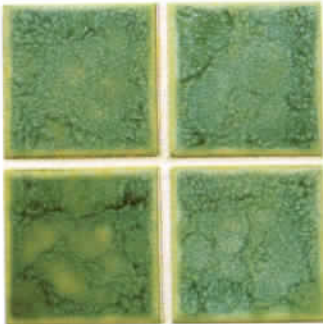

[3" X 3" MVP]

1 sheet = 1.08sq.ft. 21.60sq.ft.per box.
45boxes on a pallet. (972sq.ft.)

Newest designer shades in a 3" x 3" porcelain tiles, Gorgeous CRYSTAL in delicate colors with subtle variations in hue that will add to the elegance. Simplifies installation with its basic 3" x 6". It's frost-proof and acid-proof.