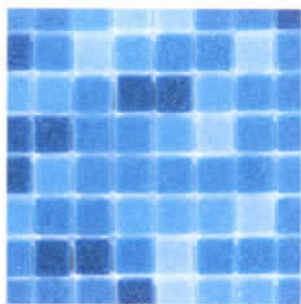

FGM-102
Marine Comb