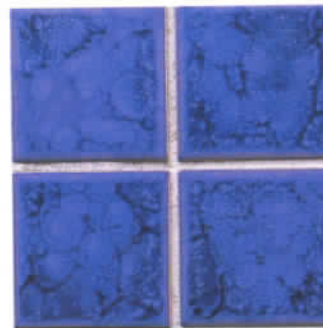

MVP-953
Crystal Cobalt