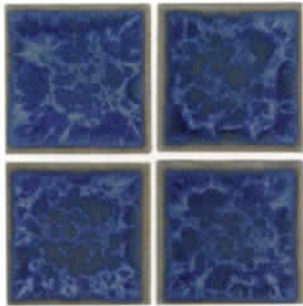

[3"×3" JASPER] NEW

1 sheet = 1.08sq.ft. 21.60sq.ft.per carton.
45 cartons on a pallet. (972sq.ft.)

Trims :- Bullnose & Down Angle

The Fujiwa New Collection 3"×3" JASPER are highest crystal glazed color and is designed with a harmonious shade in swimming pool & spa. It's very fine quality of porcelain body, is frost-proof, acid-proof and stain resistant.

JH-501
Ocean Blue