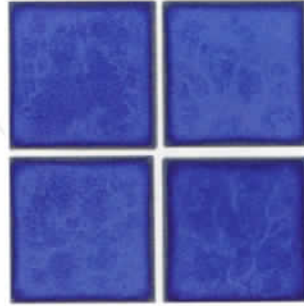

JH-502
Sapphire