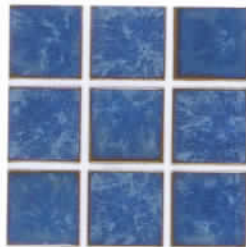

TAP-148
Midnight Blue

[2" X 2" CELICA]

1 sheet = 1.08 sq. ft. 32.40 sq. ft. per box.

CEL-285
Marine Blue

CEL-293
Cobalt Blue

CEL-296
Teal-Green

CEL-298
Raspberry

CEL-299
Navy Blue

CEL-294
Opal

CEL-239
Terra Blue

CEL-211
Marble Blue

CEL-291
Royal Blue

CEL-290
Sapphire

CEL-218
Teal-Green

CEL-220
Green-Black

CEL-292
Ocean Blue