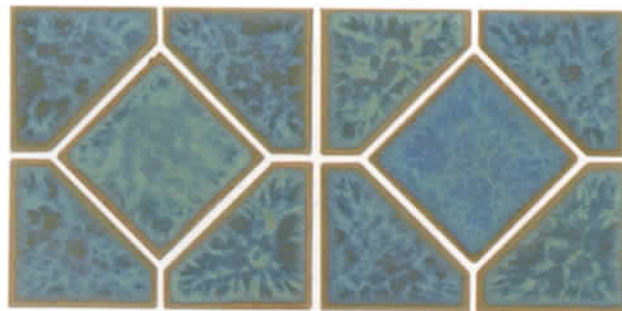

HAWAII-503
Aqua Marine