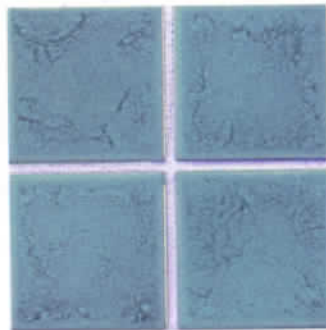

MVP-952
Crystal Teal