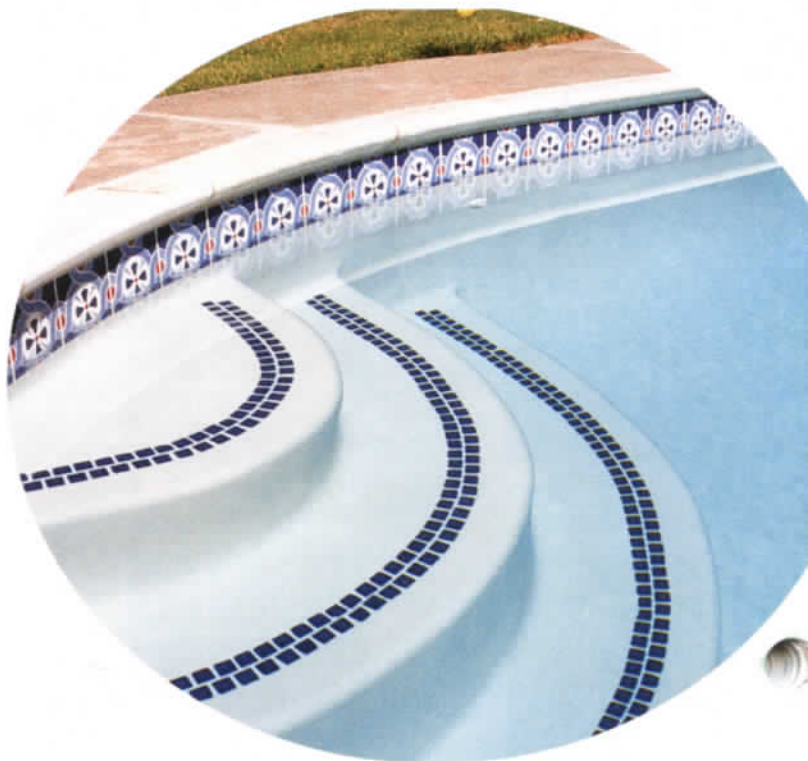

[HAWAII] NEW

1 sheet=1.08sq.ft. 21.60sq.ft.per box.
45 boxes on a pallet. (972sq.ft.)