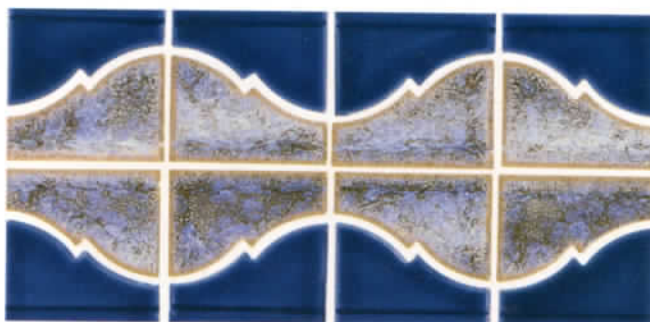

PROG-11
Cobalt Blue

PROG-12
Teal Blue

PROG-13
Olive

PROG-14
Navy Blue

[ALCO]

1 sheet-1.08sq.ft. 21.60sq.ft.per box.

ALCO-501
Nature Green

ALCO-503
Nature Moss Green