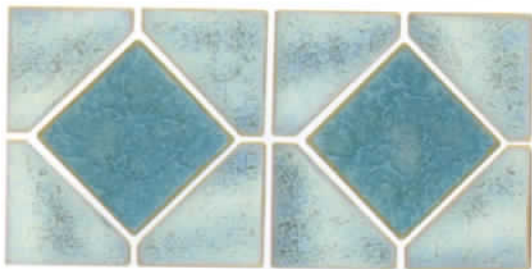

LINA-6
Crystal Olive