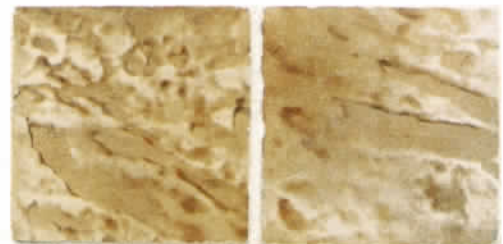

NIAGARA-3
Roca