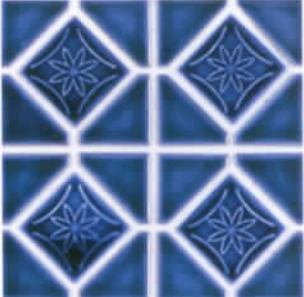

BAK-52
Navy Blue