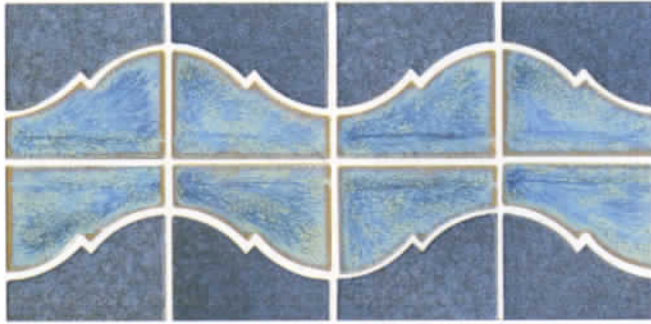

TICO-31
Natural Blue

TICO-32
Natural Brick

TICO-33
Natural Green

TICO-34
Natural Gray

[GRANADY] NEW

1 sheet - 1.08sq.ft. 21.60sq.ft.per box.
45 boxes on a pallet. (972sq.ft.)

New 6"×6" Granady is porcelain mosaic pattern to create a beautiful crystal glazed accent in center and natural stone idea in outside of the design. The design and colors are coordinated with RF-sereis 3"×3" Rheef tiles. It's our exclusive design for swimming pool & spa as well as indoor/outdoor installations.