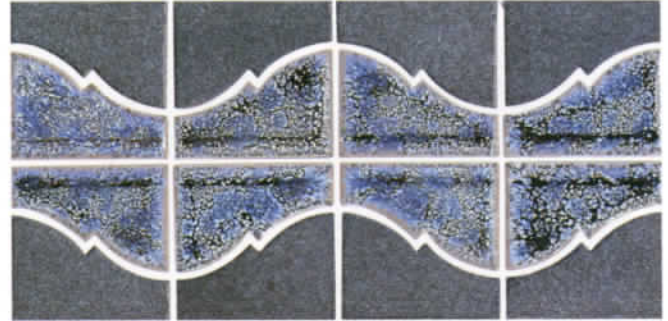

GRAN-44
Midnight Blue