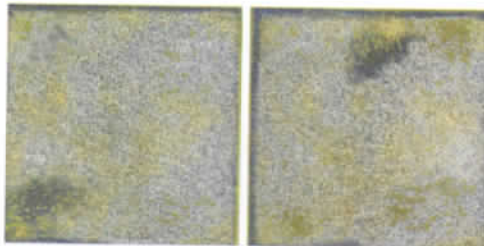

STAR-331
Oyster Blue

STAR-336
Crystal Bamboo

STAR-337
Crystal Cobalt Blue

[1"×1" STQ] NEW

1sheet-12pcs. × 12pcs. = 1.08sq.ft.
20sheets / 21.60sq.ft. per box.

Our brand new product of STQ is of the finest quality of porcelain printed 1"×1" tiles, mounted on mesh and it's very suitable for a standard swimming pool & spa and coordinated with STS 3"×3", STANZA as well as STARDON.