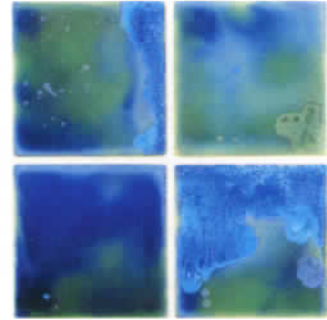

STS-338
Crystal Emerald Blue