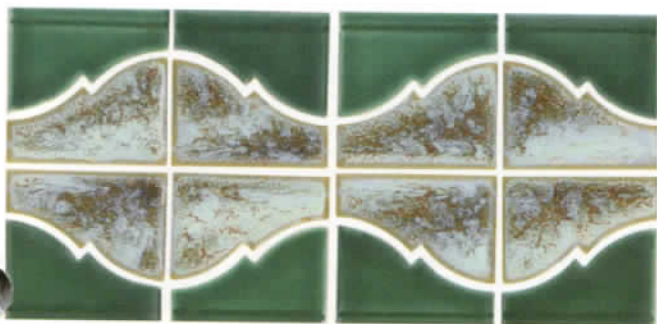

PROG-11
Cobalt Blue

PROG-12
Teal Blue

PROG-13
Olive

PROG-14
Navy Blue

[ALCO]

1 sheet-1.08sq.ft. 21.60sq.ft.per box.

ALCO-501
Nature Green

ALCO-503
Nature Moss Green