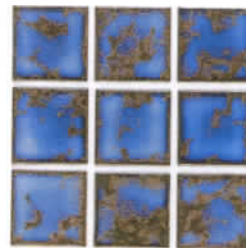

TAP-148
Midnight Blue

[2" X 2" CELICA]

1 sheet = 1.08 sq. ft. 32.40 sq. ft. per box.

CEL-285
Marine Blue

CEL-293
Cobalt Blue

CEL-296
Teal-Green

CEL-298
Raspberry

CEL-299
Navy Blue

CEL-294
Opal

CEL-239
Terra Blue

CEL-211
Marble Blue

CEL-291
Royal Blue

CEL-290
Sapphire

CEL-218
Teal-Green

CEL-220
Green-Black

CEL-292
Ocean Blue