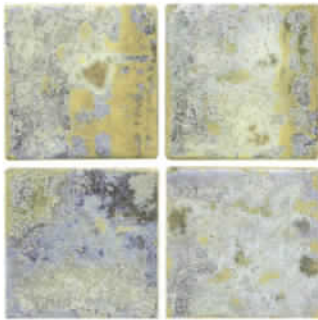

STS-336
Crystal Bamboo