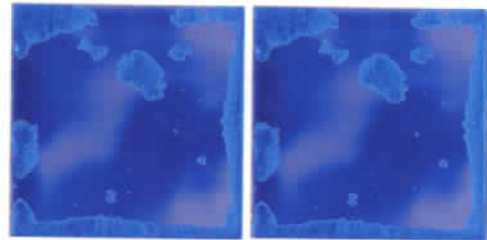

STAR-331
Oyster Blue

STAR-336
Crystal Bamboo

STAR-337
Crystal Cobalt Blue

[1"×1" STQ] NEW

1sheet-12pcs. × 12pcs. = 1.08sq.ft.
20sheets / 21.60sq.ft. per box.

Our brand new product of STQ is of the finest quality of porcelain printed 1"×1" tiles, mounted on mesh and it's very suitable for a standard swimming pool & spa and coordinated with STS 3"×3", STANZA as well as STARDON.