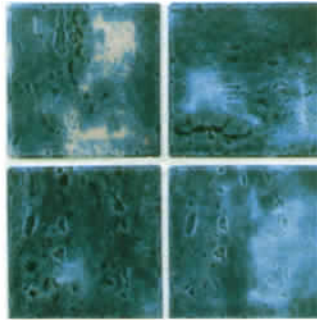

STS-333
Teal Green