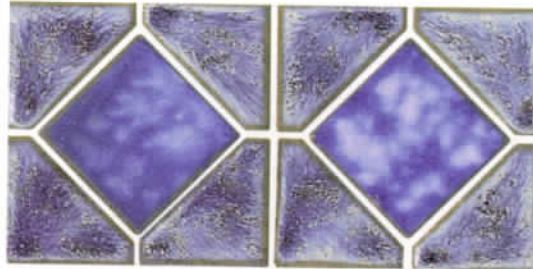

LINA-3
Crystal Navy Blue