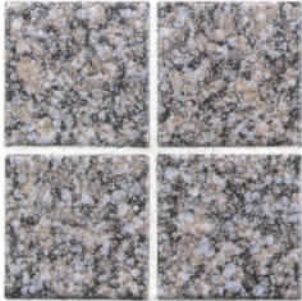

KHR-51
Crystal Green

KHR-53
Crystal Cobalt

KHR-55
Crystal Rustic

KHR-54
Crystal Navy

[3" X 3" MAM]

1 sheet = 1.08 sq. ft. 21.60 sq. ft. per box.
45 boxes on a pallet. (972 sq. ft.)

Make a splash with these high quality porcelain swimming pool & spa tiles! These lovely designs and color create a warmth and natural community with the earth. Its porcelain body is frost-proof and acid-proof.