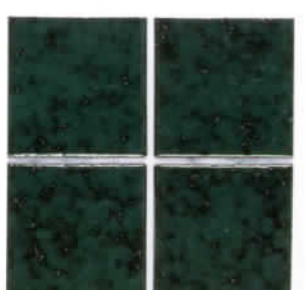

VIPS-905
Peach

VIPS-908
Raspberry

VIPS-914
Lt.Teal

VIPS-915
Teal Blue

VIPS-916
Misty Blue

VIPS-917
Navy Blue

VIPS-918
Teal Green

VIPS-920
Aqua

VIPS-913
Electric Blue

VIPS-924
Marble Blue

VIPS-925
Terra Blue

VIPS-926
Green-Black

[KVP 3"×3"] NEW

1 sheet = 1.08sq.ft. 21.60sq.ft. per box.
45boxes on a pallet. (972sq.ft.)

KVP 3"×3" is very fine quality of porcelain glazed tiles, and very suitable for swimming pools, spas and fountain installations. It's frost-proof, acid-proof & stain resistant.

ORE
TRE

BEAD
BEAK

KVP-711
Hunter Green

KVP-713
Cobalt Blue

KVP-985
Teal Blue

KVP-909
Olive

KVP-913
Electric Blue

KVP-917
Navy Blue