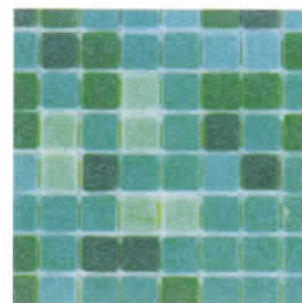

FGM-104
Deep Blue