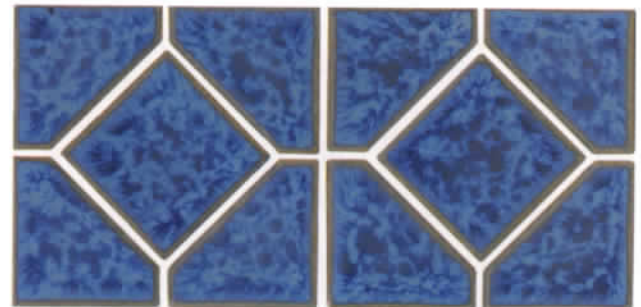

MARINA-11
Teal Blue

MARINA-12
Electric Blue

HAWAII-503
Aqua Marine

HAWAII-504
Opal

[GEODE 6"×6"]

4pcs.-1sq.ft. 29pcs. per box.(7.25sq.ft.)

6"×6" GEODE time-warm stone is enhanced by warm earthy colors. It translates to a rich, one-of-a-kind pool & spa that is the envy of all who experience it. It's frost-proof, acid-proof and stain-proof.