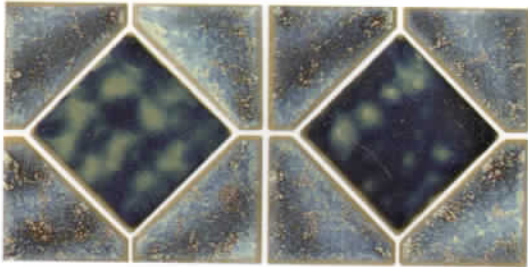

HAWAII-501
Ocean Blue

HAWAII-502
Sapphire

HAWAII-503
Aqua Marine

HAWAII-504
Opal

[LINA] NEW

1 sheet=1.08sq.ft. 20 sheets/21.60sq.ft.per box.
45 boxes on a pallet. (972sq.ft.)

LINA is a new designer shade in 6" mosaic art available in delicate crystal colors emerald green, navy blue, crystal olive & cobalt blue. They are also handcraft printed DOLPHIN in each colors, for your swimming pool and spa, its porcelain tile and frost-proof.

LINA-2
Crystal Green

LINA-3
Crystal Navy Blue

LINA-5
Crystal Cobalt Blue

LINA-6
Crystal Olive

DOLPHIN-1
Crystal Blue

DOLPHIN-3
Crystal Cobalt

DOLPHIN-5
Crystal Cobalt Blue

DOLPHIN-6
Crystal Olive