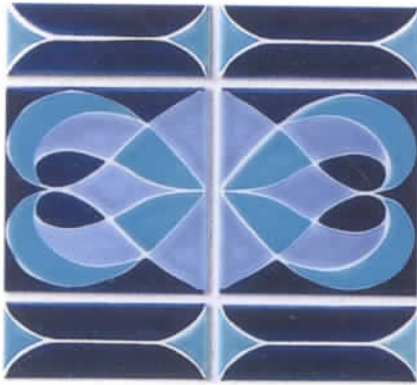

[GOTHIC]

1 sheet = 1.15sq.ft. 23sq.,ft per box.

Striking, ornate GOTHIC pattern is a bold and dramatic addition to the world of swimming pool and spa. The tiles are porcelain printed and frost proof.

GOT-82
Cobalt Blue