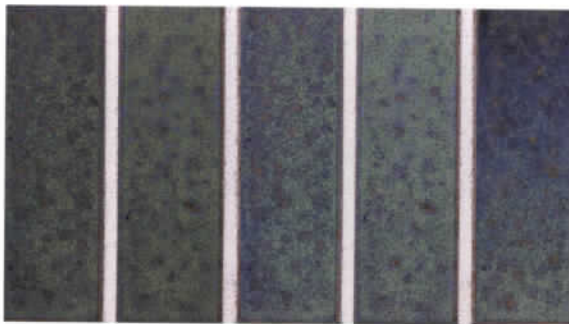

KHR-55
Crystal Rustic