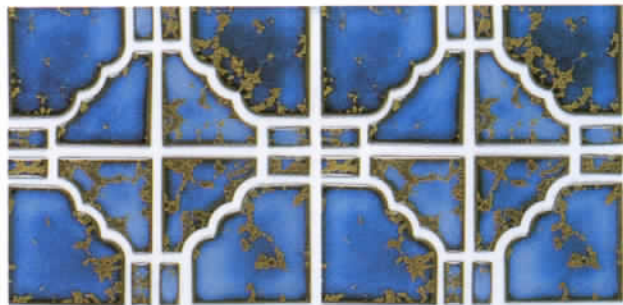

OSAKA-97
Terra Blue