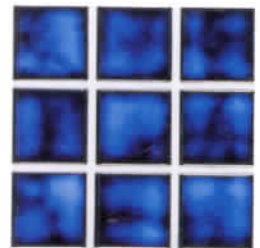

TAP-148
Midnight Blue

[2" X 2" CELICA]

1 sheet = 1.08 sq. ft. 32.40 sq. ft. per box.

CEL-285
Marine Blue

CEL-293
Cobalt Blue

CEL-296
Teal-Green

CEL-298
Raspberry

CEL-299
Navy Blue

CEL-294
Opal

CEL-239
Terra Blue

CEL-211
Marble Blue

CEL-291
Royal Blue

CEL-290
Sapphire

CEL-218
Teal-Green

CEL-220
Green-Black

CEL-292
Ocean Blue