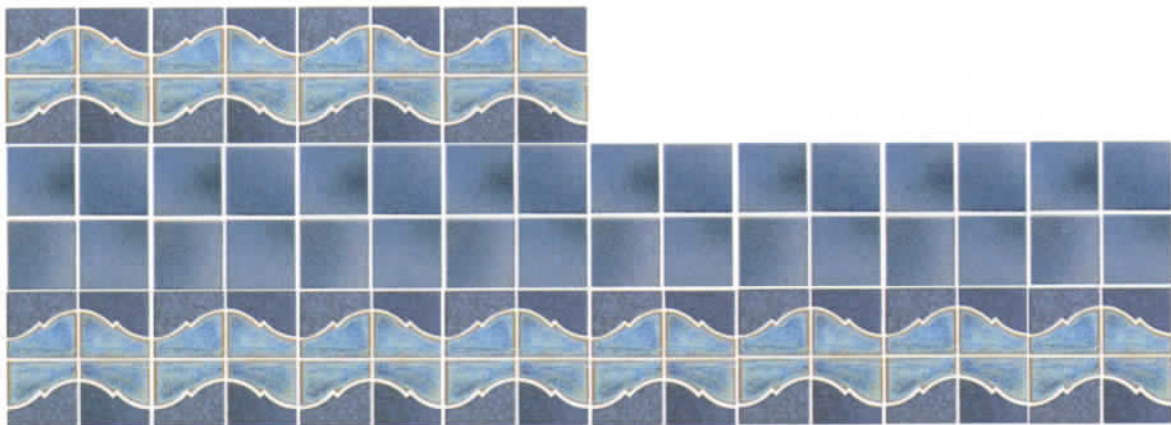

[GRANADY] NEW

1 sheet - 1.08sq.ft. 21.60sq.ft.per box.
45 boxes on a pallet. (972sq.ft.)

New 6"×6" Granady is porcelain mosaic pattern to create a beautiful crystal glazed accent in center and natural stone idea in outside of the design. The design and colors are coordinated with RF-sereis 3"×3" Rheef tiles. It's our exclusive design for swimming pool & spa as well as indoor/outdoor installations.