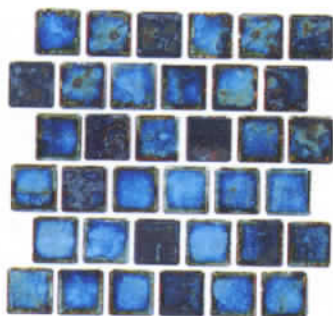

STAR-331
Oyster Blue

STAR-336
Crystal Bamboo

STAR-337
Crystal Cobalt Blue

[1"×1" STQ] NEW

1sheet-12pcs. × 12pcs. = 1.08sq.ft.
20sheets / 21.60sq.ft. per box.

Our brand new product of STQ is of the finest quality of porcelain printed 1"×1" tiles, mounted on mesh and it's very suitable for a standard swimming pool & spa and coordinated with STS 3"×3", STANZA as well as STARDON.