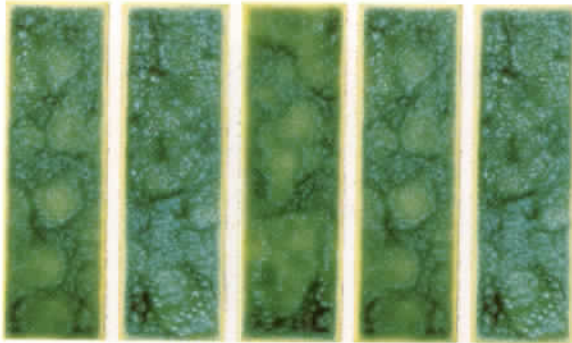

MVP-951
Crystal Green

MVP-952
Crystal Teal

MVP-953
Crystal Cobalt

MVP-954
Crystal Navy

MVP-955
Crystal Rustic

[2"×6" KHR]

1 sheet = 1.00sq.ft. 20sq.ft.per box.
36boxes on a pallet. (720sq.ft.)

Its additional size of 2"×6" KHR-series with gorgeous CRYSTAL & delicate colors for your swimming pool & spa, it's porcelain and frost-proof.