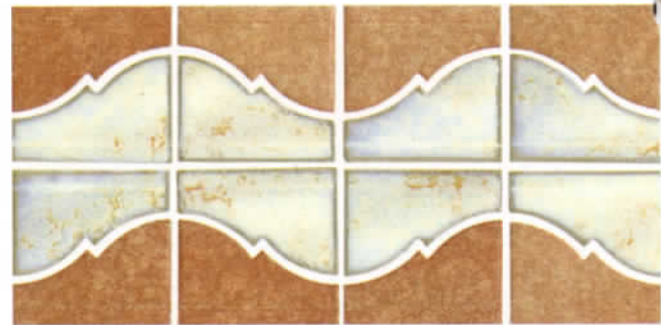

GRAN-45
Sandy Red