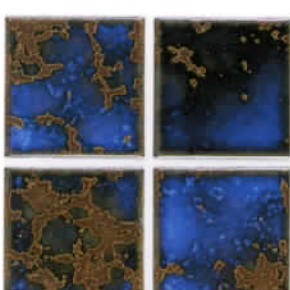

VIP-772M
Matt Peach

[3"×3" VIPS]

1sheet=1.08sq.ft. 21.60sq.ft. per box.
45boxes on a pallet. (972sq.ft.)

All trims are available in all colors.

For a whole new look in swimming pool and spa, select the outstanding beauty, quality and color selection of VIP/VIPS 3×3". Its porcelain tiles are outstanding for swimming pool, spa and fountain installation as well as bathroom, kitchen, BBQ etc. All trims are available. Frost-proof.

VIPS-905
Peach

VIPS-908
Raspberry

VIPS-914
Lt.Teal

VIPS-915
Teal Blue

VIPS-916
Misty Blue

VIPS-917
Navy Blue

VIPS-918
Teal Green

VIPS-920
Aqua

VIPS-913
Electric Blue

VIPS-924
Marble Blue

VIPS-925
Terra Blue

VIPS-926
Green-Black

[KVP 3"×3"] NEW

1 sheet = 1.08sq.ft. 21.60sq.ft. per box.
45boxes on a pallet. (972sq.ft.)

KVP 3"×3" is very fine quality of porcelain glazed tiles, and very suitable for swimming pools, spas and fountain installations. It's frost-proof, acid-proof & stain resistant.