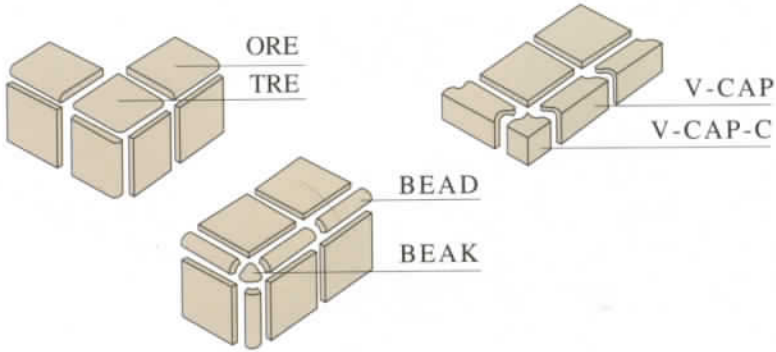

LittleTileInc.com

Swimming Pool AND SPA TILE

[3" X 3" VIP]

1 sheet = 1.08 sq. ft. 21.60 sq. ft. per box.
 45 boxes on a pallet. (972 sq. ft.)

All trims are available in all colors.

VIP-702
White

VIP-401
Bone