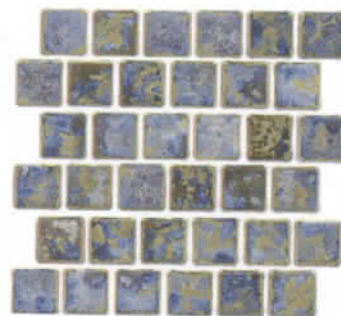

STQ-336
Crystal Bamboo