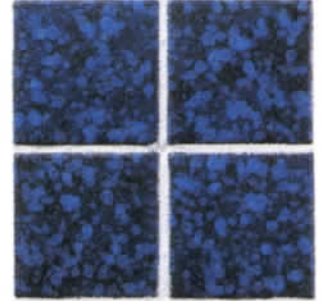

[3" X 3" MAM]

1 sheet = 1.08 sq. ft. 21.60 sq. ft. per box.
45 boxes on a pallet. (972 sq. ft.)

Make a splash with these high quality porcelain swimming pool & spa tiles! These lovely designs and color create a warmth and natural community with the earth. Its porcelain body is frost-proof and acid-proof.

[LYTHOS 6" X 6"]

4 pcs. - 1 sq. ft. 48 pcs. per box. (12 sq. ft)

New design shades in a 6" X 6" size create simply nature tone of the earth, subtle variation in hue add to its natural stones for beautiful swimming pool and spa.