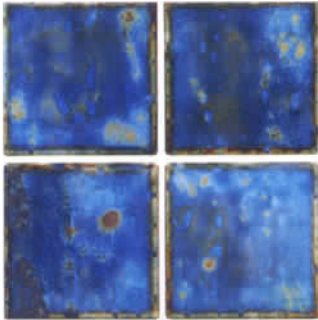

GOT-86
Blue Pearl

NEW

GOT-88
Black Pearl

[3"×3" STS]

1 sheet = 1.08sq.ft. 21.60sq.ft. per box.
45 boxes on a pallet. (972sq.ft.)

Delicately created for all architectural concepts. It's porcelain printed tile, with technology to create a richness & majestic color tone for your swimming pool and spa.