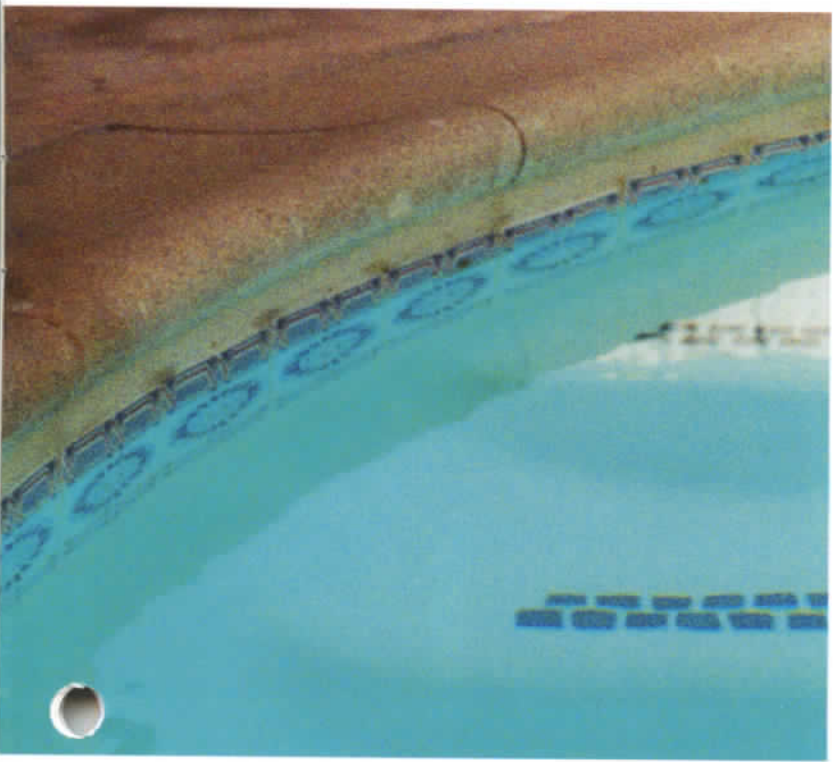

[6"×6" MARINA]

4pcs.=1sq.ft. 44pcs.per box.(11sq.ft.)
60 boxes on a pallet.(660sq.ft.)

New MARINA 6"×6"s delicate & harmonizing print designs create a striking pool tile design for the new millennium pool.

MARINA-11
Teal Blue