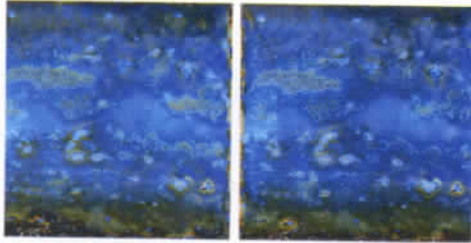

[6"×6" STARDON] NEW

4pcs 1.08sq.ft. 60pcs per box.(16.20sq.ft.)
48 boxes on a pallet.

Fujiwa Collection is very proud to release totally new porcelain printed tile with the highest technology for quality, in coordination with 3"×3" STS, Stanza-Akron as well as STQ 1"×1" uniqueness printed tiles.

STAR-331
Oyster Blue