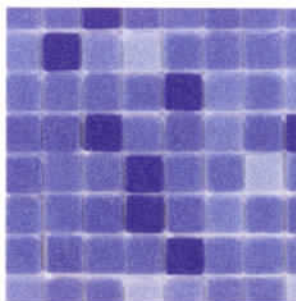

FGM-103
Cobalt Blue