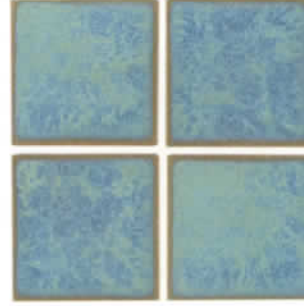

JH-503
Aqua Marine