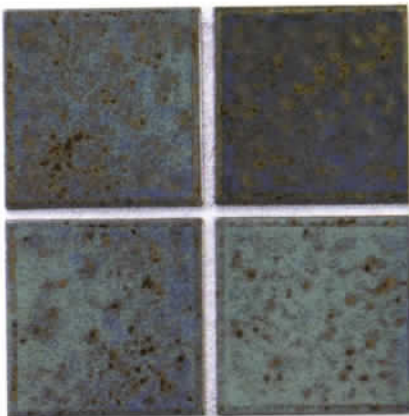

MVP-951
Crystal Green

MVP-952
Crystal Teal

MVP-953
Crystal Cobalt

MVP-954
Crystal Navy

MVP-955
Crystal Rustic

[2"×6" KHR]

1 sheet = 1.00sq.ft. 20sq.ft.per box.
36boxes on a pallet. (720sq.ft.)

Its additional size of 2"×6" KHR-series with gorgeous CRYSTAL & delicate colors for your swimming pool & spa, it's porcelain and frost-proof.