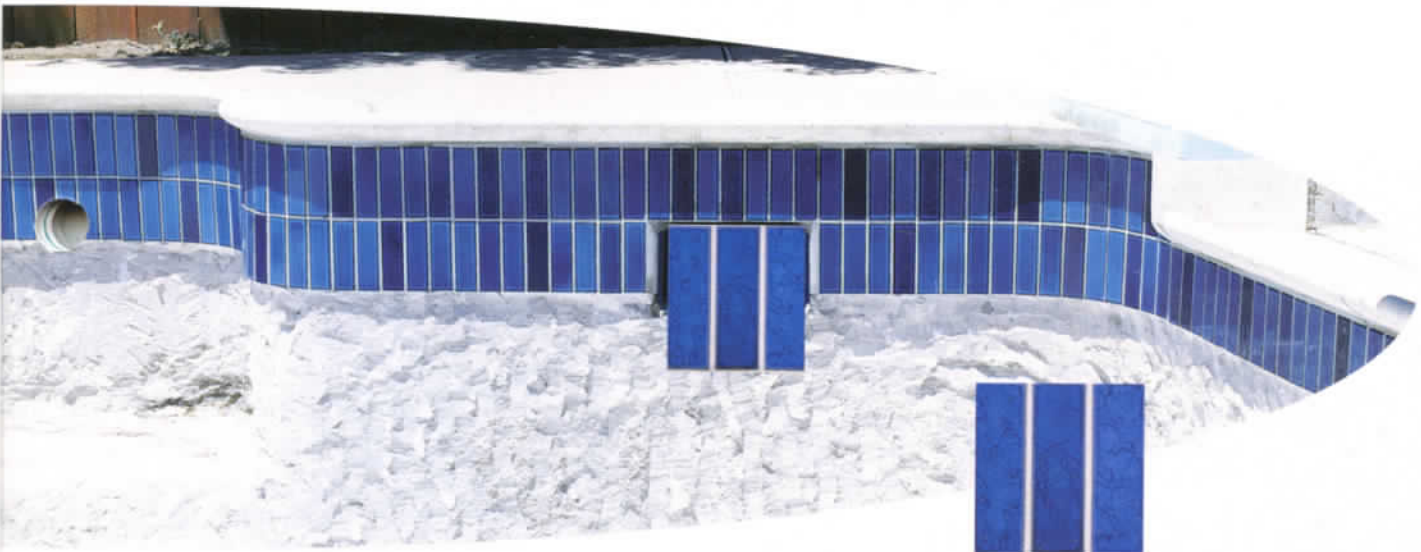

KHR-55
Crystal Rustic