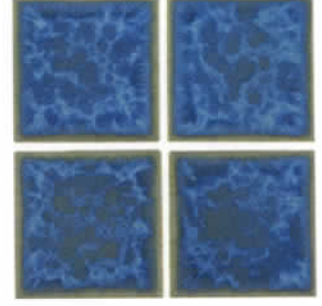

JH-504
Opal