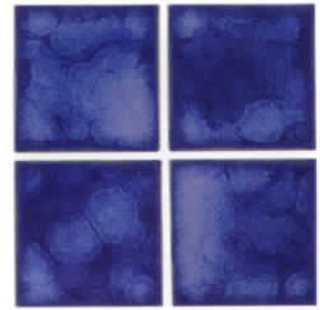

KVP-924
Marble Blue