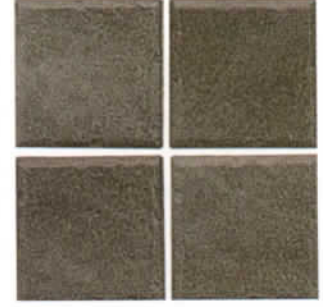

Trims :-Bullnose & Down Angle

RF-302
White Pearl

RF-303
Sandy Red

RF-304
Olive

RF-305
Caribbean Blue

RF-306
Aqua Marine

RF-308
Midnight Blue

[SYDNEY]