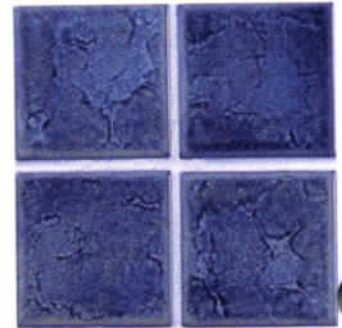

MVP-954
Crystal Navy