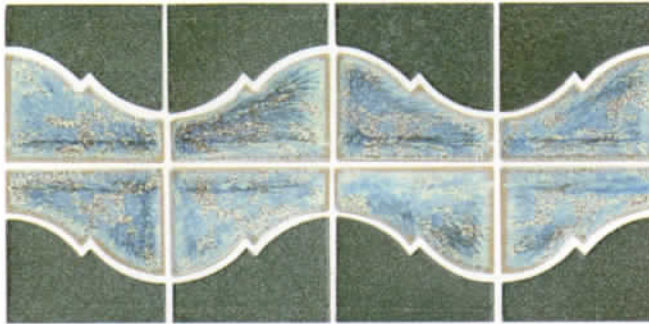

GRAN-43
Aqua Marine