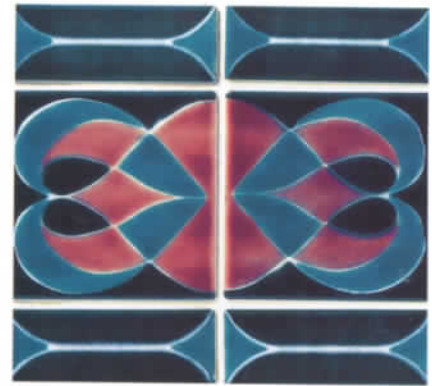

GOT-84
Cobalt Blue / Raspberry