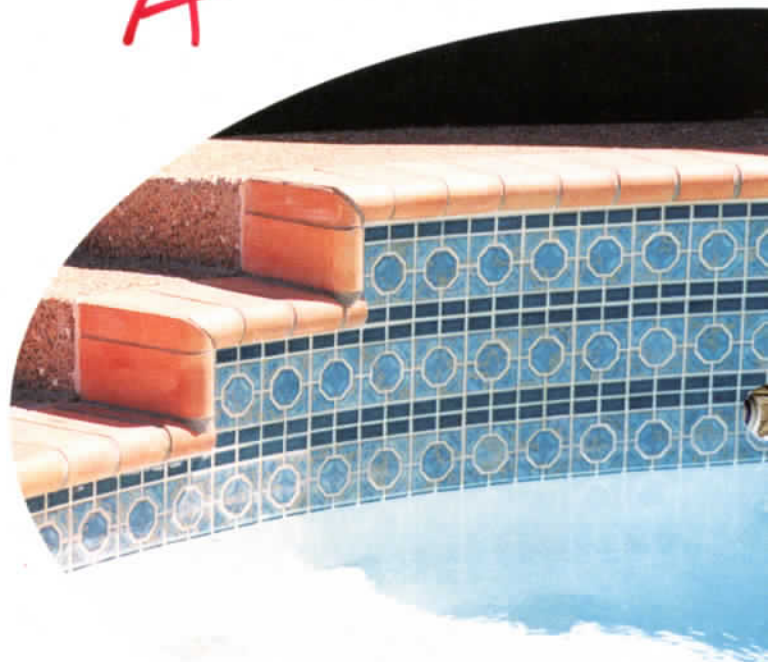

# [KOBE]

The new creative art mosaic KOBE pattern has a delicate marble design in several colors, ideal for excellent, exciting swimming pool and spa, its porcelain body and frost-proof, acid proof.

1sheet = 1sq.ft. 30sq.ft.per box.