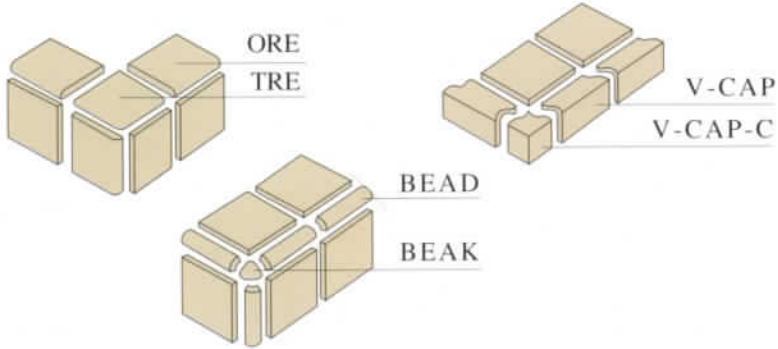

# [3"×3" VIP]

A

1 sheet = 1.08sq.ft. 21.60sq.ft. per box.  
45boxes on a pallet. (972sq.ft.)

All trims are available in all colors.

VIP-702  
White

VIP-401  
Bone

VIP-790  
Beige

VIP-772  
Peach