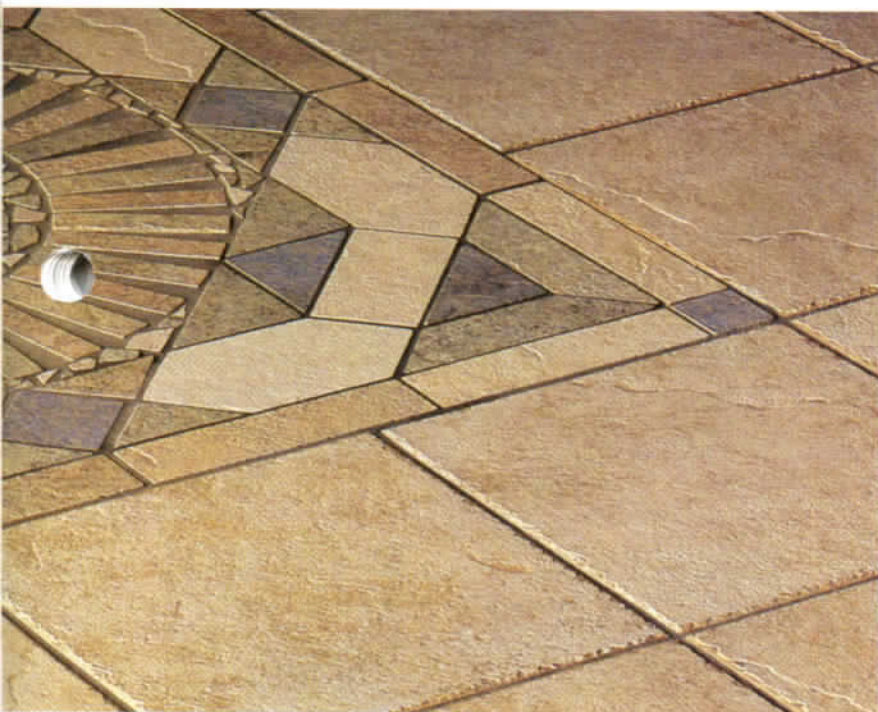

VENEZIA 6"×6"

New

4pcs.-1sq.ft. 12sq.ft.per box.
72boxes on pallet.(875sq.ft.)

B

VENEZIA 6"×6" is possess a uniqueness from rustic finishes and subtle earth tone. VENEZIA are high quality ceramic available inform harmonizing colors, attractive and luxurious to the eye.

BULLNOSE 3"×8"

VENEZIA-500
Tresse