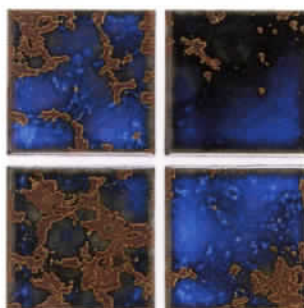

VIPS-925
Terra Blue