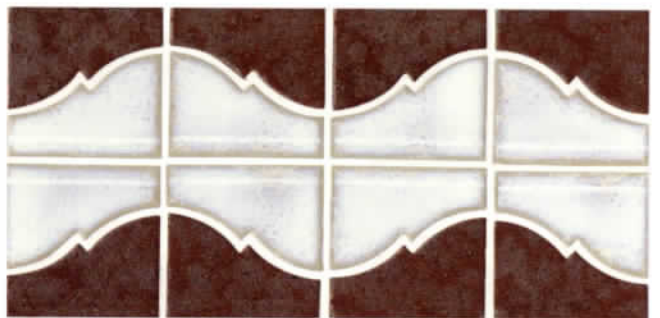

GRAN-35
Rust Brick/Off White