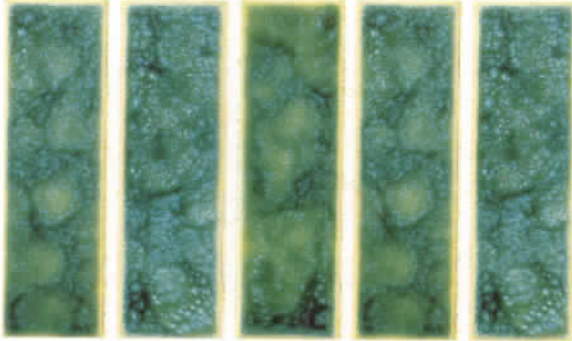

[2"×6" KHR]

Its additional size of 2"×6" KHR-series with gorgeous CRYSTAL & delicate colors for your swimming pool & spa, its porcelain and frost-proof.

1 sheet = 1.00sq.ft. 20sq.ft.per box.
36boxes on a pallet. (720sq.ft.)

B

KHR-51
Crystal Green