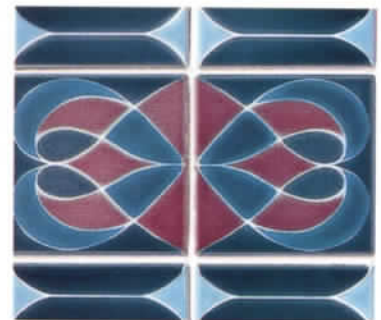

GOT-83
Teal Blue / Raspberry