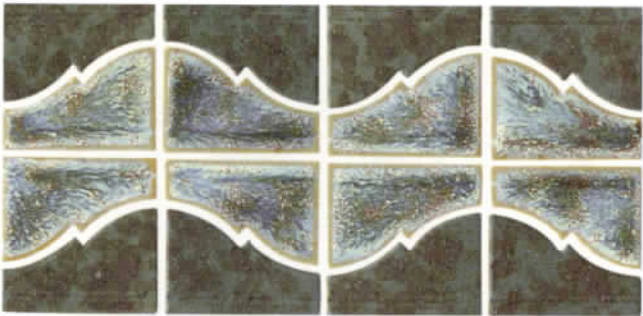

# [GRANADY] *New*

1 sheet - 1.08sq.ft. 21.60sq.ft.per box.

B

GRAN-32  
Rust Teal/Blue

Gorgeous 6"×6" GRANADY, its porcelain mosaic patterns accent a crystal beauty with a rustic earth tone like a new fashion. The color combination harmonizes with all coping, pebble and stone works for an appealing effect. Its frost proof, acid proof.