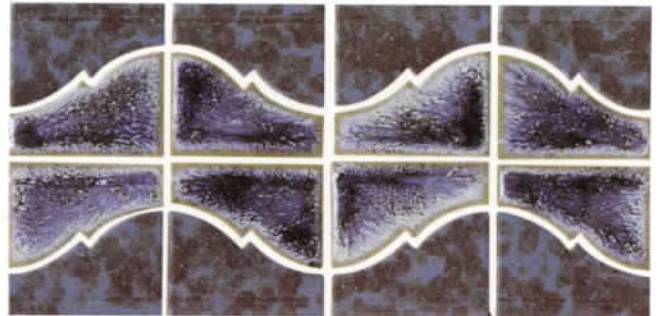

GRAN-34
Rust Blue/Navy