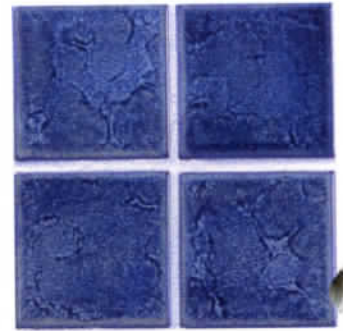

MVP-951  
Crystal Green

MVP-952  
Crystal Teal

ORE  
TRE

BEAD  
BEAK

*A*

MVP-953  
Crystal Cobalt

MVP-954  
Crystal Navy

MVP-955  
Crystal Rustic