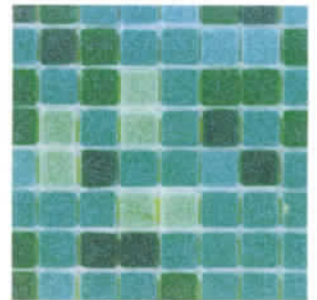

FGM-101  
Green Comb

FGM-102  
Marine Comb

*Do not use*

FGM-103  
Cobalt Blue

FGM-104  
Deep Blue

FUJIWA GROUP USA INC. is proud to introduce our four enjoyable and all-season variety of new tile including the excellent quality that the FUJIWA name is known for. Each series of the Fujiwa Collection is created for superior versatility, distinction, and appealing all-purpose styles. Included our collection for pools, spas, kitchen, bathroom, B.B.Q. for your custom purpose.