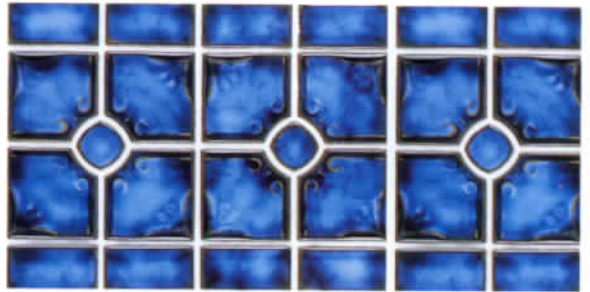

KOBE-95
Marble blue