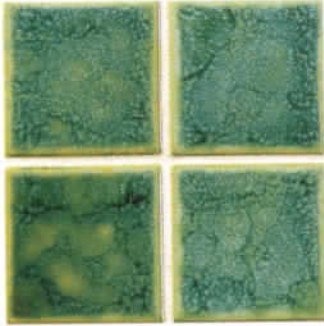

A

TICO-31  
Natural Blue

TICO-32  
Natural Brick

TICO-33  
Natural Green

TICO-34  
Natural Gray

# [ 3" X 3" MVP ]

1 sheet = 1.08 sq. ft. 21.60 sq. ft. per box.  
45 boxes on a pallet. (972 sq. ft.)

Newest designer shades in a 3" X 3" porcelain tiles, Gorgeous CRYSTAL in delicate colors with subtle variations in hue that will add to the elegance. Simplifies installation with it's basic 3" X 6", its frost-proof, acid-proof.