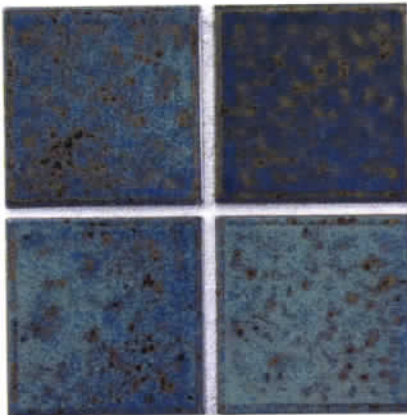

MVP-951  
Crystal Green

MVP-952  
Crystal Teal

ORE  
TRE

BEAD  
BEAK

*A*

MVP-953  
Crystal Cobalt

MVP-954  
Crystal Navy

MVP-955  
Crystal Rustic