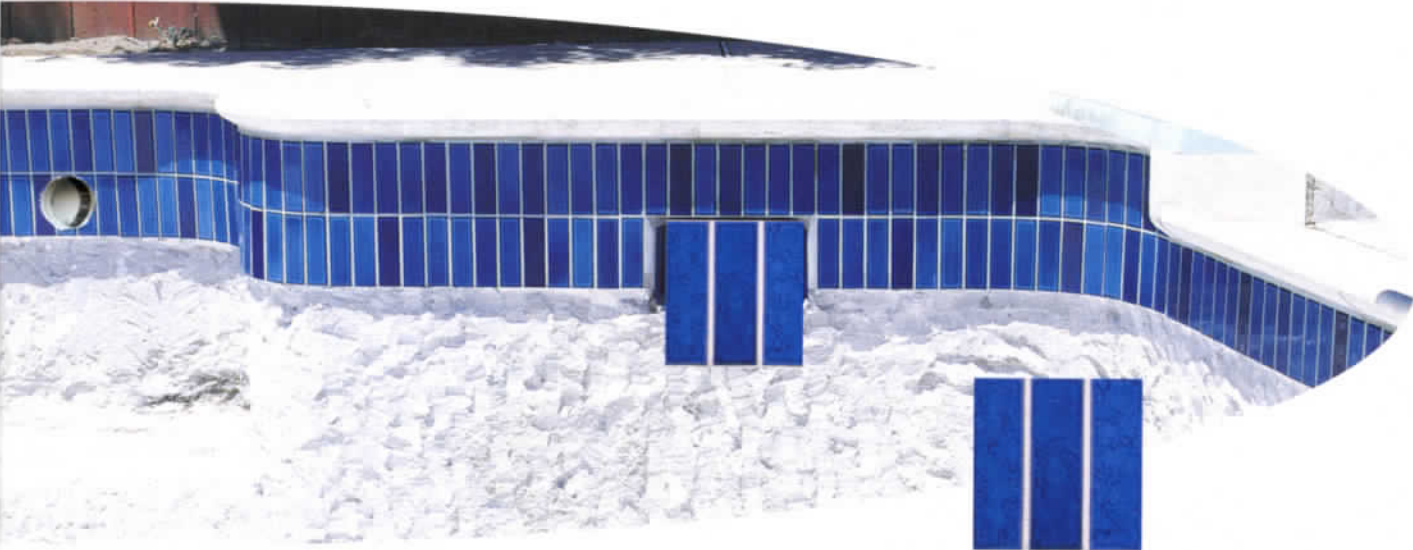

KHR-55
Crystal Rustic