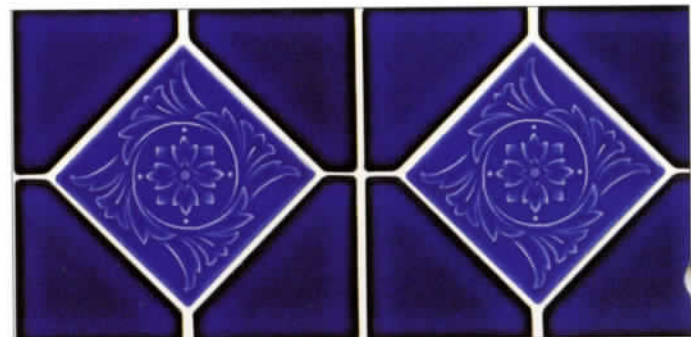

SARA-205
Royal / Cobalt