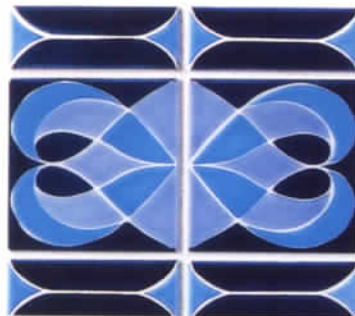

GOT-82
Cobalt Blue