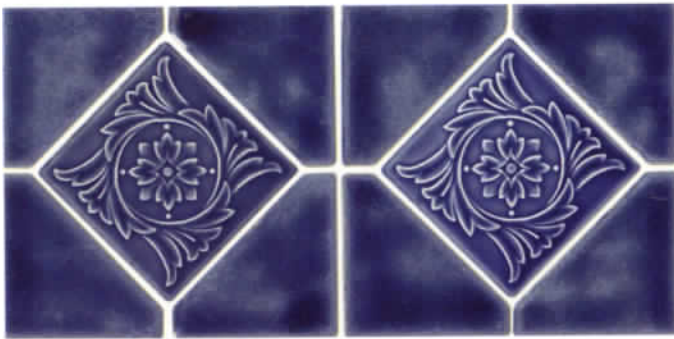

SARA-202
Crystal Navy