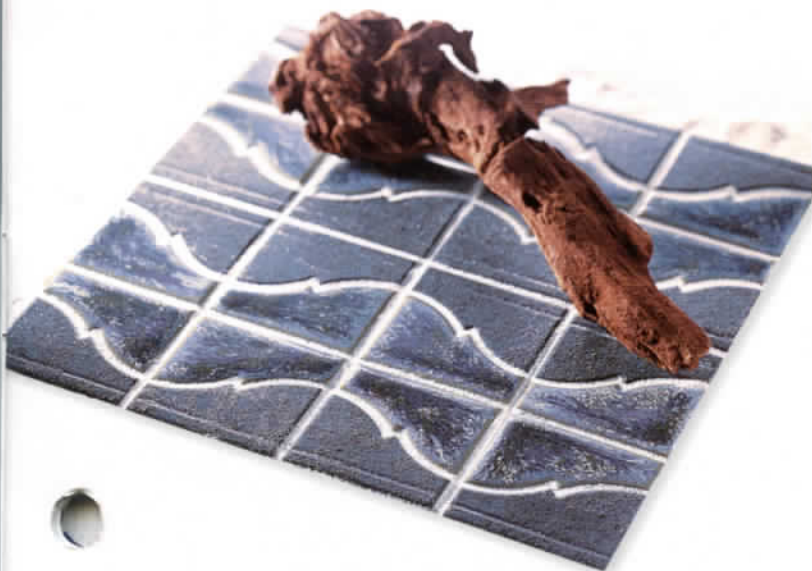

GRAN-35
Rust Brick/Off White