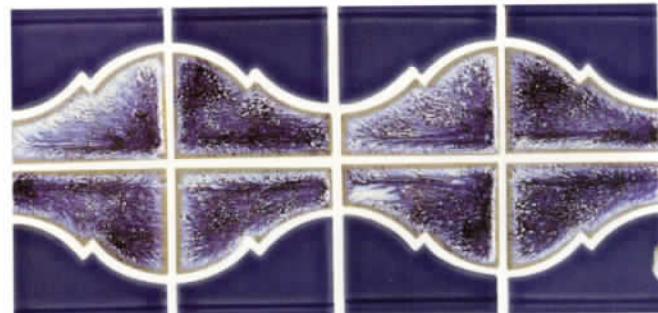

# [PROGETTI] *New*

1sheet-1.08sq.ft. 21.60sq.ft.per box.

B

PROG-1  
Cobalt Blue

PROG-2  
Teal Blue

PROG-3  
Teal Green

PROG-4  
Navy Blue

We proud to present you new creation of PROGETTI, it is most fun and an enjoyable way to enhance life of any place with their vibrant elaborate and creative features. It is available in vivid, high-gloss, designer colors and each tile possesses an exploding uniqueness of beautiful combination.