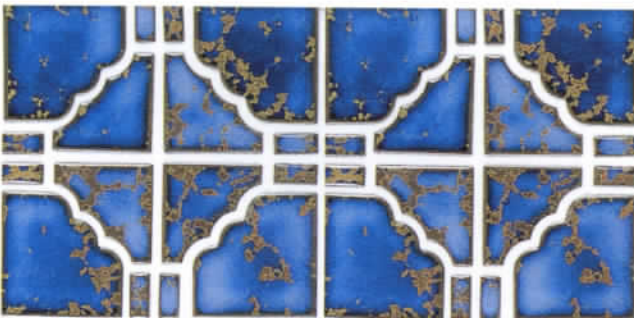

OSAKA-97
Terra Blue