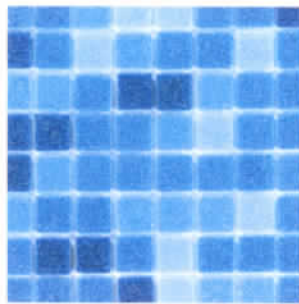

FGM-102
Marine Comb

Do not use