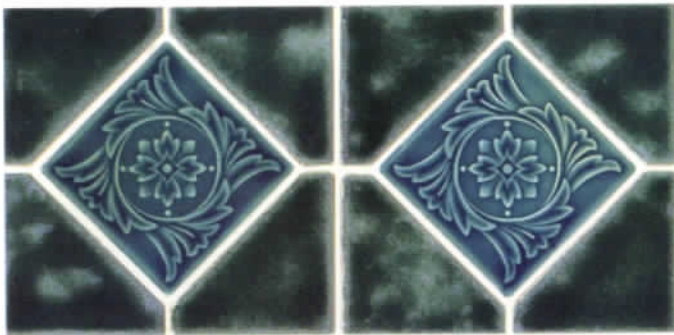

SARA-204
Crystal Teal