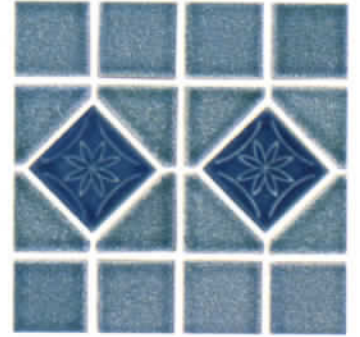

MAY-92
Mottle Blue