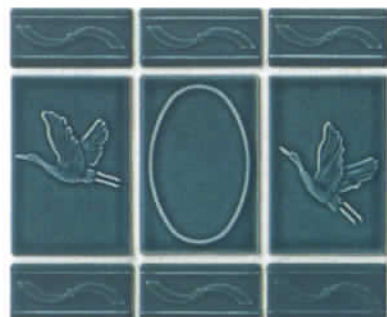

# MAK-AKRON

1 sheet - 1.05sq.ft. 31.50sq.ft.per box.

The ever popular MAK-AKRON series has been designed and color-coordinated with PEBBY 1"×1" and CELICA 2"×2" to create unlimited design potential for the newest swimming pool and spa.

A

MAK-91  
Royal Blue

MAK-93  
Cobalt Blue

MAK-95  
Marble Blue

MAK-96  
Teal Green

B

# KYOTO

1 sheet = 1sq.ft.  
26sq.ft. per box.

Elegant aquatic flavor is expressed in our KYOTO pattern, a proud member of the Fujiwa Collection. This delightful raised relief pattern will add visual interest and graceful beauty to pool and spa.