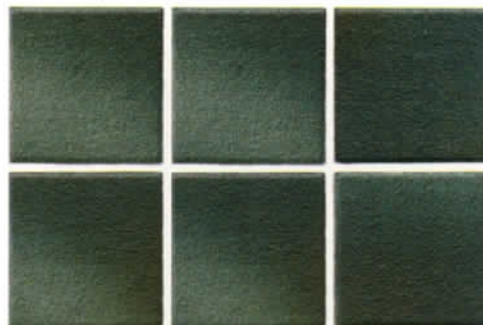

# [3" X 3" TICO] *New*

1 sheet-1.08sq.ft. 21.60sq.ft.per box.

Delicately designer colors and shades create a rich overall mosaic effect The classic stone shades harmonizes with all natural stones, brick, slate work.

A

TICO-31  
Natural Blue

TICO-32  
Natural Brick

TICO-33  
Natural Green

TICO-34  
Natural Gray