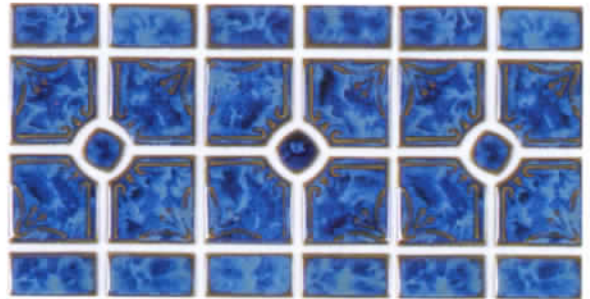

KOBE-94
Opal