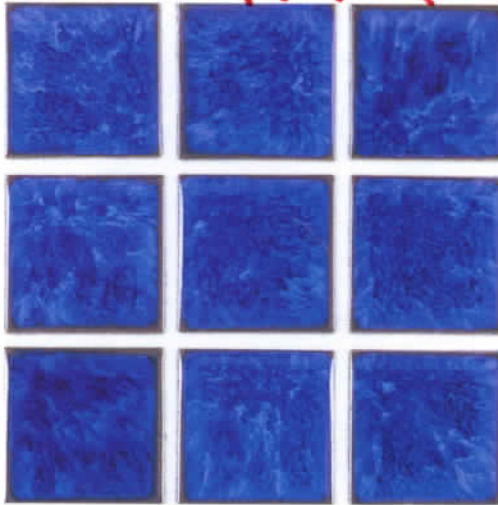

[2" X 2" CELICA]

1 shee=1.07sq.ft. 32.10sq.ft. per box.

TRIM

A

CEL-290
Sapphire