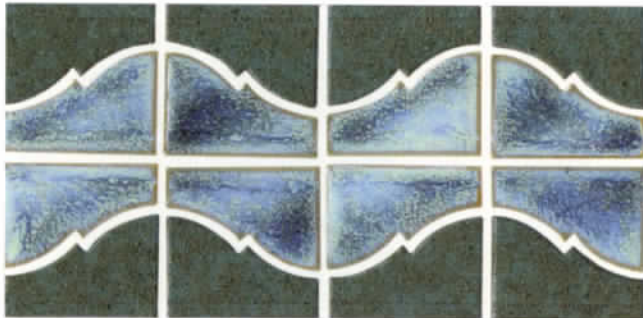

[GRANADY] *New*

1 sheet - 1.08sq.ft. 21.60sq.ft.per box.

B

GRAN-32
Rust Teal/Blue

Gorgeous 6"×6" GRANADY, its porcelain mosaic patterns accent a crystal beauty with a rustic earth tone like a new fashion. The color combination harmonizes with all coping, pebble and stone works for an appealing effect. Its frost proof, acid proof.