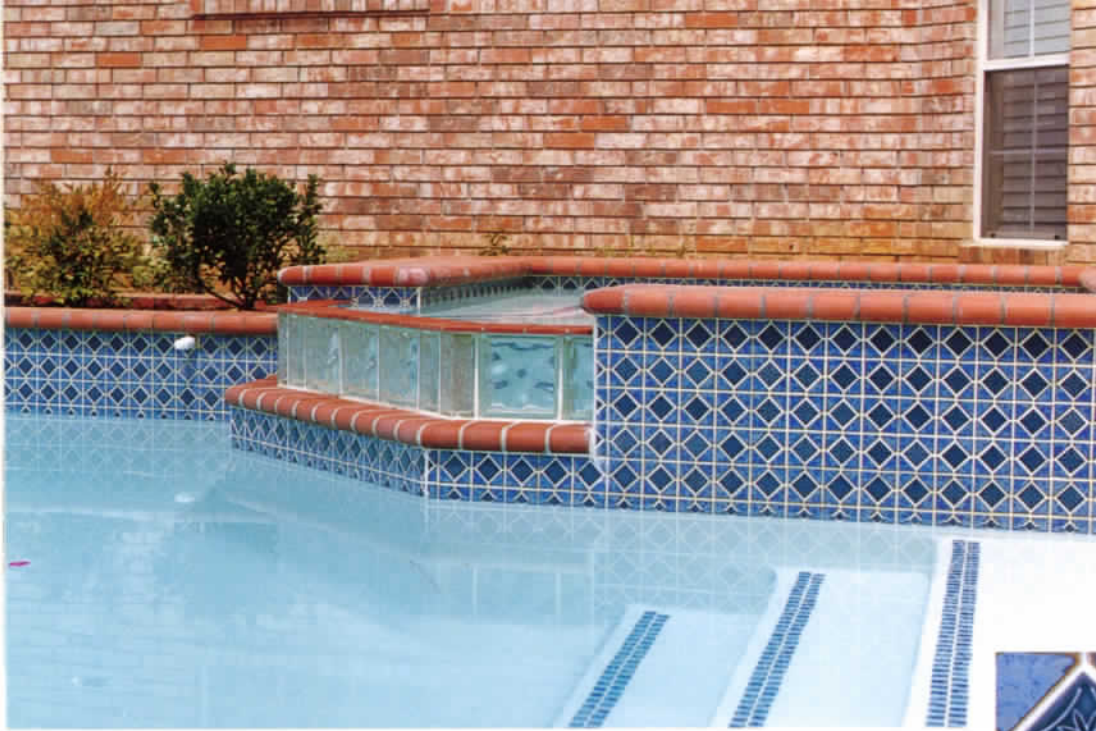

Gorgeous rich colors and subtle textures capture the ever-changing patterns of light and shade. Frost-proof porcelain mosaic tiles with locked-in beauty to provide years of durability.

[BETA AKRON]

1 sheet - 1.05sq.ft. 31.50sq.ft. per box

A