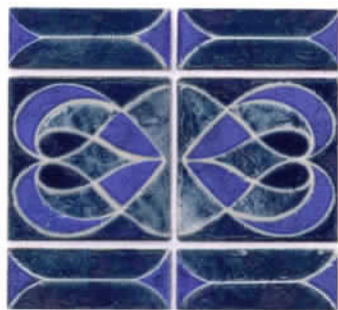

GOT-86
Blue Pearl