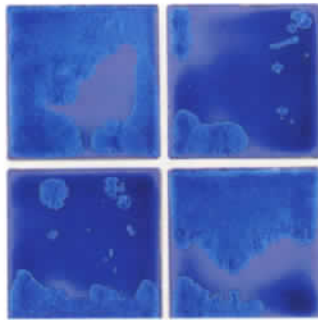

STS-331
Oyster Blue

STS-337
Crystal Cobalt Blue