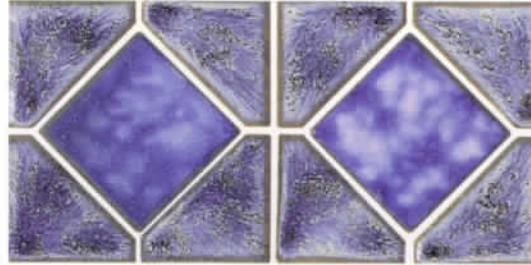

LINA-3
Crystal Navy Blue