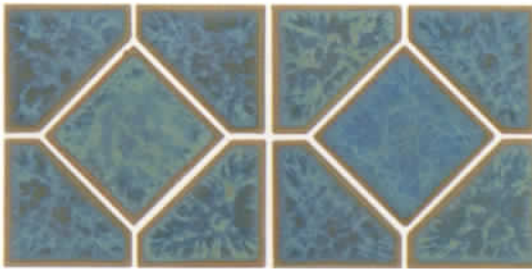

HAWAII-503
Aqua Marine