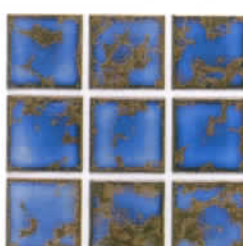

# [ 2" X 2" CELICA ]

1sheet=1.08sq.ft. 32.40sq.ft. per box.

CEL-285  
Marine Blue

CEL-293  
Cobalt Blue

CEL-296  
Teal-Green

CEL-298  
Raspberry

CEL-299  
Navy Blue

CEL-294  
Opal