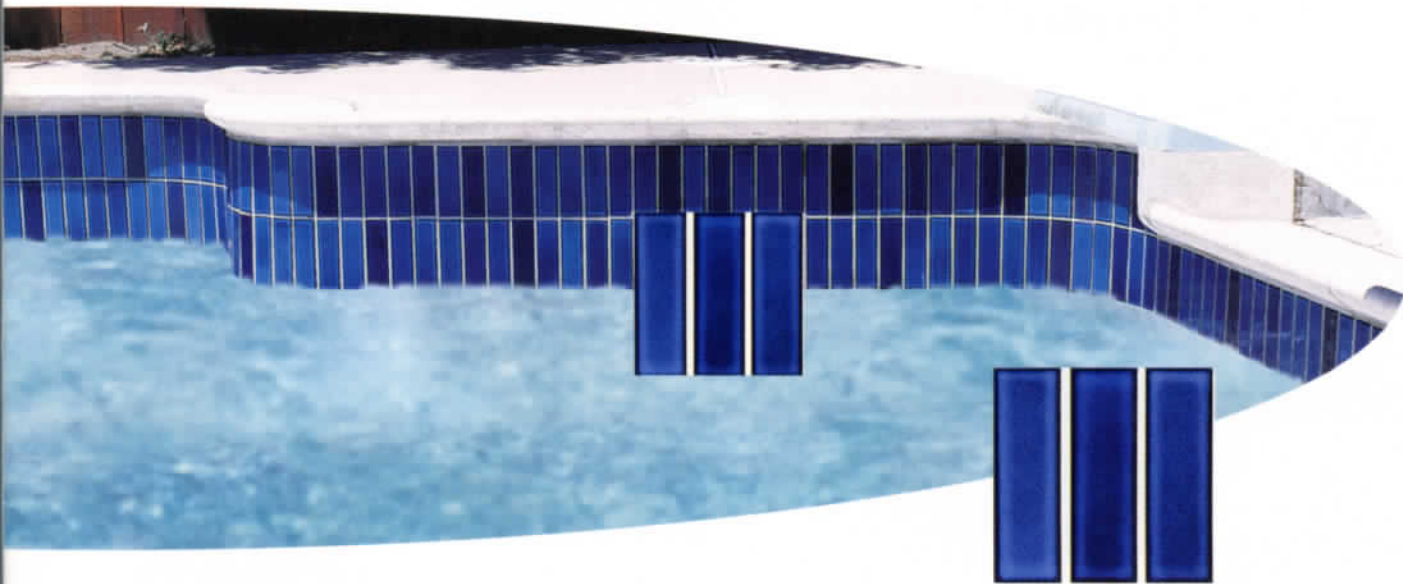

KHR-110
Nature Blue