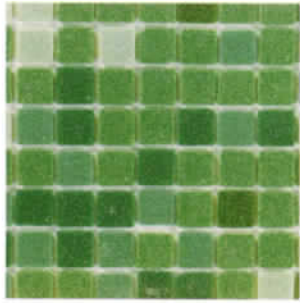

[FGM 3/4" GLASS MOSAICS]

3/4" × 3/4" (19mm~19mm)

1 sheet-1.15sq.ft. 40sheet-46sq.ft. per box.

Glass mosaic is a dynamic and indestructible shield of quality and color. Exclusively supplied by the Fujiwa collection, this unique product is ideal for swimming pool, spa, bathroom and multi-use applications. It's acid-proof, water-proof, frost & stain resistant.

FGM-101
Green Comb