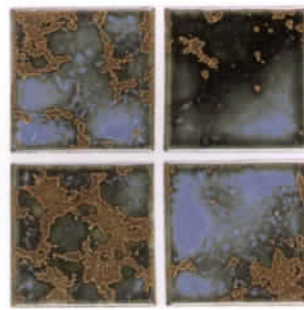

KVP-925
Terra Blue