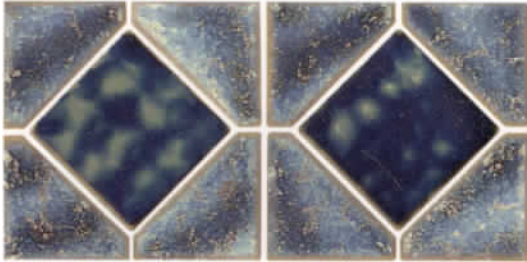

[LINA]

1 sheet=1.08sq.ft. 20sheets/21.60sq.ft.per box.
45 boxes on a pallet. (972sq.ft.)

LINA is a new designer shade in 6" mosaic art available delicate crystal colors. The hand craft printed DOLPHIN in each colors are available for your swimming pool and spa, It's porcelain tile and frost-proof.

LINA-2
Crystal Green