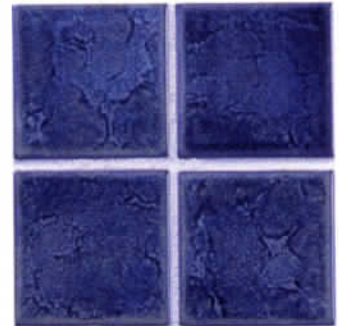

MVP-954
Crystal Navy