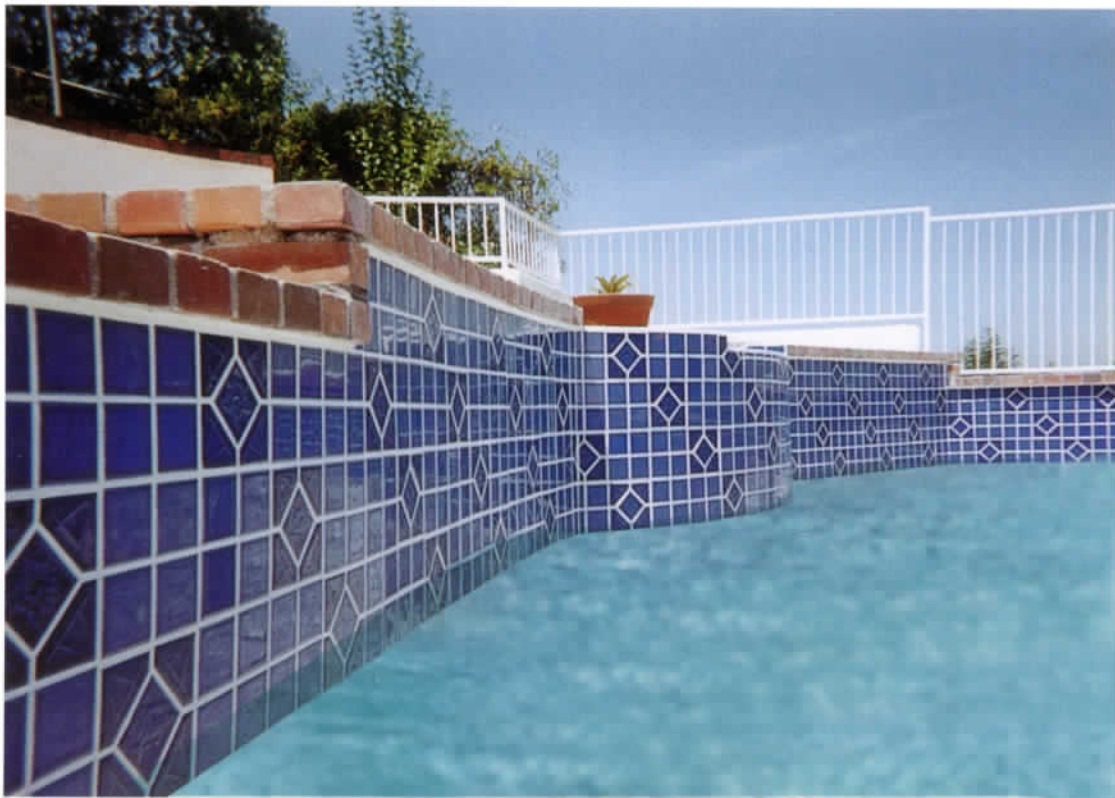

1 sheet=1.08sq.ft. 21.60sq.ft.per box.

The Fujiwa Collection ARIZ are color coordinated with RADIANCE 3"×3" and a center of delphin creates the elegance of ocean view. It's porcelain body and are very suitable for swimming pools spas as well as outdoor/indoor application.