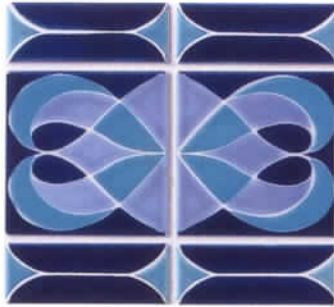

STQ-331  
Oyster Blue

STQ-336  
Crystal Bamboo

STQ-338  
Crystal Emerald Blue

1sheet = 1.15sq.ft. 23sq.,ft per box.

Striking, ornate GOTHIC pattern is a bold and dramatic addition to the world of swimming pool and spa. The tiles are porcelain printed and frost proof.