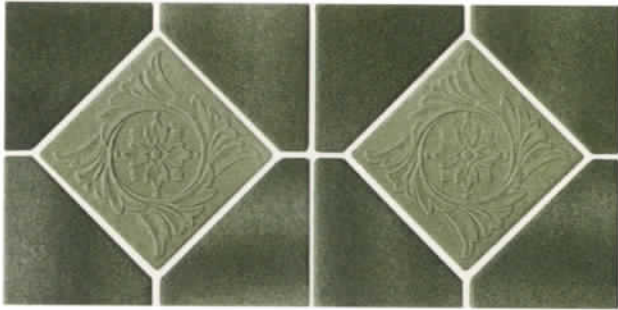

# [ALCO]

1 sheet - 1.08sq.ft. 21.60sq.ft. per box.

ALCO-501  
Nature Green

ALCO-503  
Nature Moss Green

ALCO-502  
Nature Blue

ALCO-504  
Nature Brick