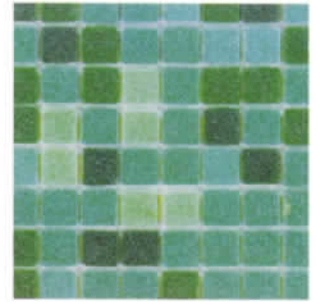

FGM-104
Deep Blue