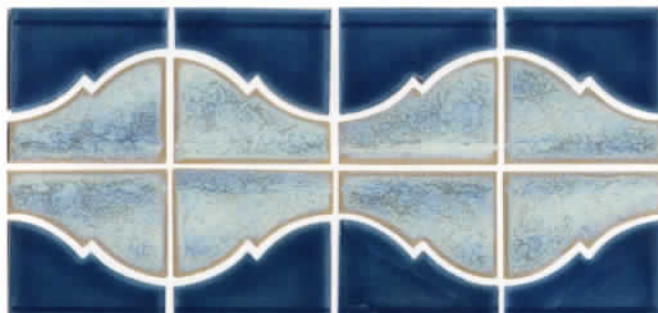

PROG-12
Teal Blue