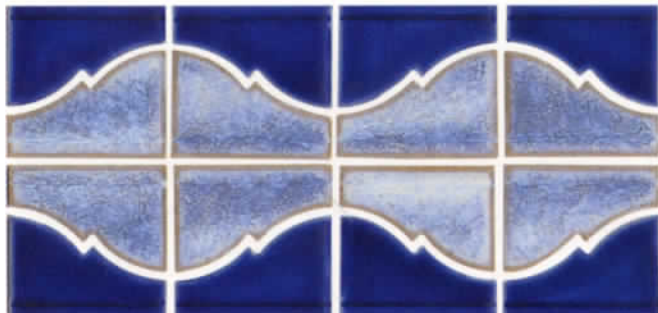

[PROGETTI]

1 sheet-1.08sq.ft. 21.60sq.ft.per box.
45 boxes on a pallet. (972sq.ft.)

We're proud to present you the new creation of PROGETTI, it is the most fun and an enjoyable way to enhance life in any place with their vibrant, elaborate and creative features. It is available in vivid, high-gloss designer colors, and each tile possesses an exploding uniqueness of beautiful combination.

PROG-11
Cobalt Blue