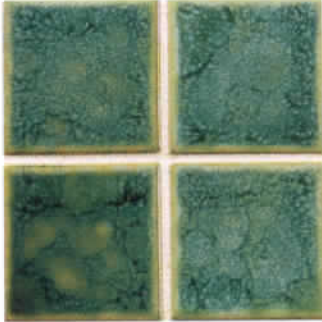

[3" X 3" MVP]

1 sheet = 1.08sq.ft. 21.60sq.ft.per box.
45boxes on a pallet. (972sq.ft.)

Newest designer shades in a 3" x 3" porcelain tiles, Gorgeous CRYSTAL in delicate colors with subtle variations in hue that will add to the elegance. Simplifies installation. It's frost-proof and acid-proof.

MVP-951
Crystal Green