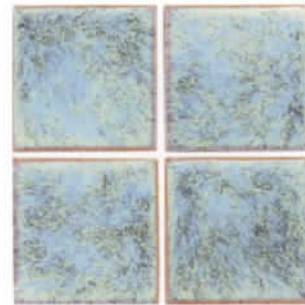

LIMEY-6
Crystal Olive