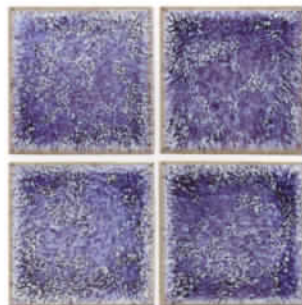

PROG-11  
Cobalt Blue

PROG-12  
Teal Blue

PROG-13  
Olive

PROG-14  
Navy Blue

# [ 3" X 3" LIMEY ]

1 sheet-1.08sq.ft. 20sheet-21.60sq.ft.per carton.

3" X 3" LIMEY is high quality porcelain glazed tile, to coordinate with LINA pattern. It's acid, and frost-proof.

LIMEY-2  
Crystal Green

LIMEY-3  
Crystal Navy Blue

LIMEY-5  
Crystal Cobalt Blue

LIMEY-6  
Crystal Olive