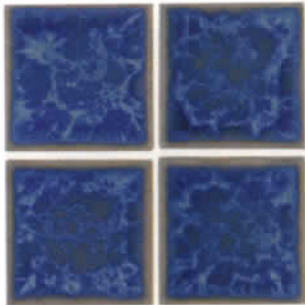

# [3" X 3" JASPER]

1 sheet = 1.08sq.ft. 21.60sq.ft.per carton.  
45 cartons on a pallet. (972sq.ft.)

Trims :-Bullnose & Down Angle

JH-501  
Ocean Blue

JH-502  
Sapphire

JH-503  
Aqua Marine

JH-504  
Opal