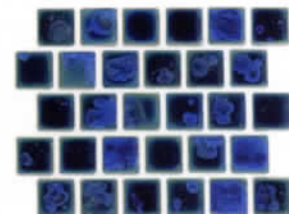

STQ-338
Crystal Emerald Blue