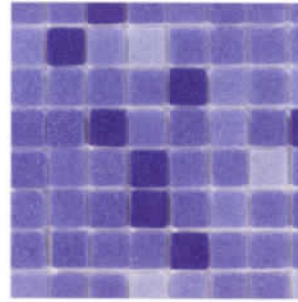

FGM-103
Cobalt Blue