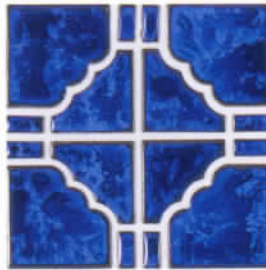

[OSAKA]

Our timeless OSAKA design captures in a vivid color palette a revitalizing and relaxing environment. It is a porcelain body and is frost-proof.

1sheet -1sq.ft.
30sq.ft. per box.

OSAKA-90
Sapphire