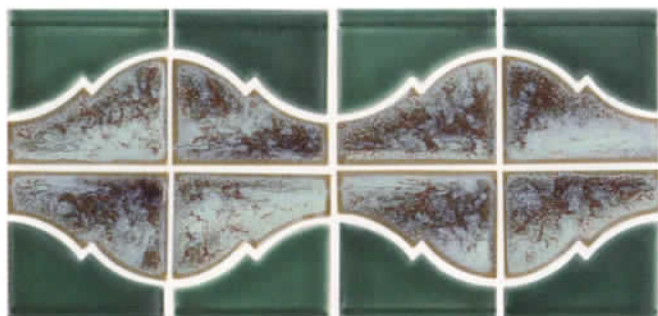

PROG-13
Olive