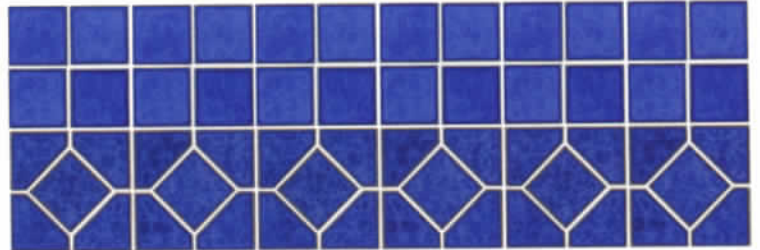

# [3" X 3" JASPER]

1 sheet = 1.08sq.ft. 21.60sq.ft.per carton.  
45 cartons on a pallet. (972sq.ft.)

Trims :-Bullnose & Down Angle

JH-501  
Ocean Blue

JH-502  
Sapphire

JH-503  
Aqua Marine

JH-504  
Opal