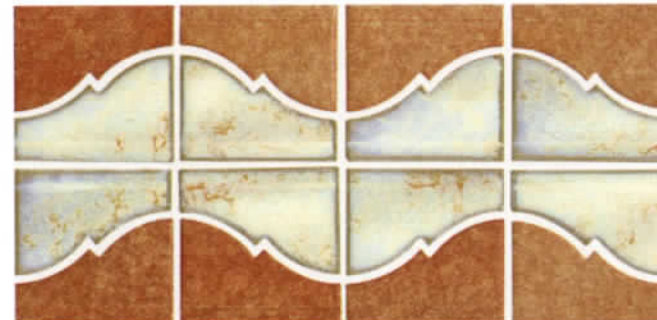

GRAN-45
Sandy Red