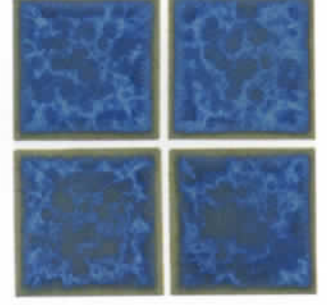

# [3" X 3" JASPER]

1 sheet = 1.08sq.ft. 21.60sq.ft.per carton.  
45 cartons on a pallet. (972sq.ft.)

Trims :-Bullnose & Down Angle

JH-501  
Ocean Blue

JH-502  
Sapphire

JH-503  
Aqua Marine

JH-504  
Opal