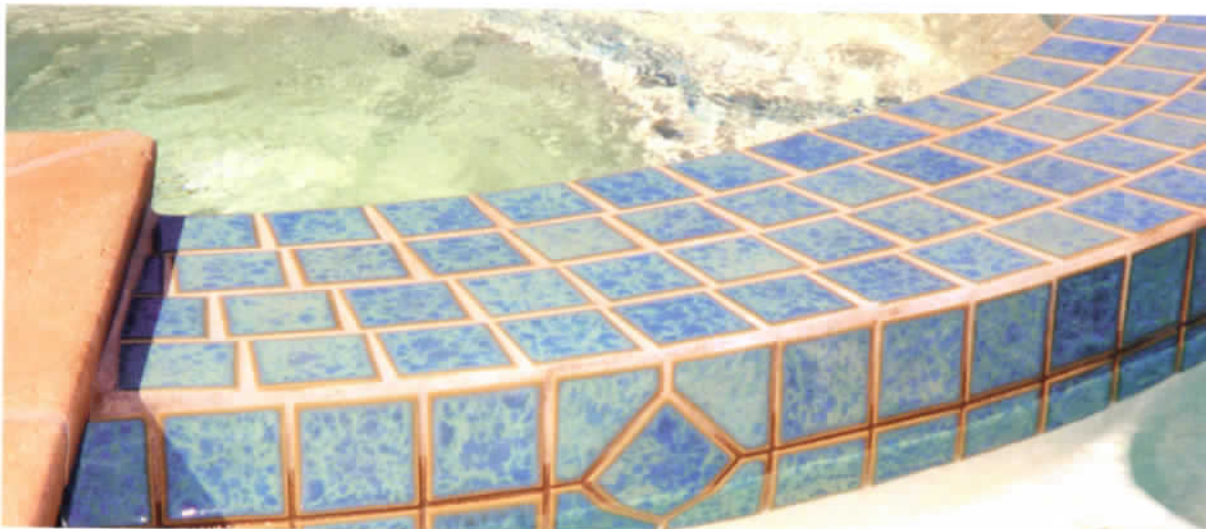

[STANZA-AKRON]

1 sheet - 1.08sq.ft. 21.60sq.ft. per box.
45 boxes on a pallet. (972sq.ft.)

The highest technology porcelain printed tile STANZA-AKRON 6"×6", coordinates with 3"×3" STS, 6"×6" STARDON and 1"×1" STQ.
The elegant feature and its strength attracts many swimmers.