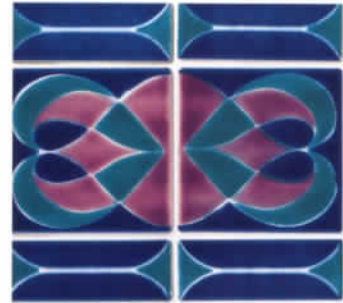

GOT-84
Cobalt Blue / Raspberry