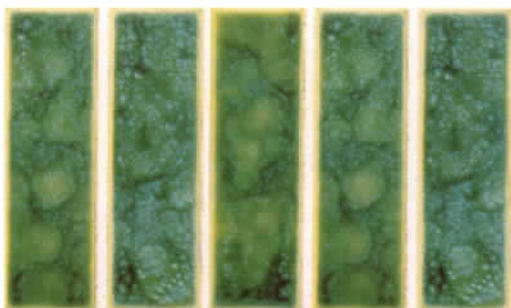

Dolphin-L
34" × 23"

[2" X 6" KHR]

KHR-51