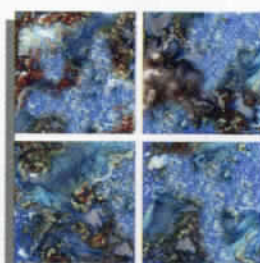

# TROY-300 3"×3"

**NEW**

Group 8

1 Sheet = 1.08 SF  
 20 Sheets/Box = 21.60 SF  
 45 Boxes on a pallet. (972 SF)

Trims: Available

TROY-351  
Cobalt Metallic Gold

TROY-352  
Verde Metallic Gold

TROY-353  
Blue Metallic Gold