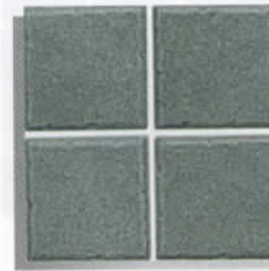

# RHEEF 3"×3"

Group 2

1 sheet=1.08 sq.ft  
20 sheets=21.6 sq.ft in a box.  
45 boxes on a pallet (972 sq.ft.)

RF-302  
White Pearl

RF-305  
Caribbean Blue

RF-306  
Aqua Marine

RF-308  
Midnight Blue

RF-305 shown