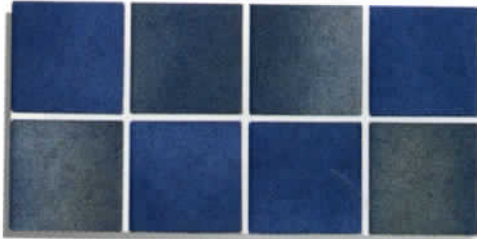

# LARK 3"×3"

Group 3

1 sheet=1.08 sq.ft  
20 sheets=21.6 sq.ft in a box.

Trims:

*Lark series has a distinct uniqueness with its soft color inconsistency and matte smooth surface.*

LARK-110  
Blue Blend

LARK-113  
Brown Blend