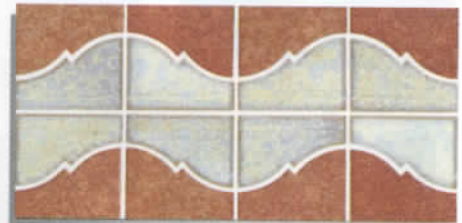

GRAN-45
Sandy Red