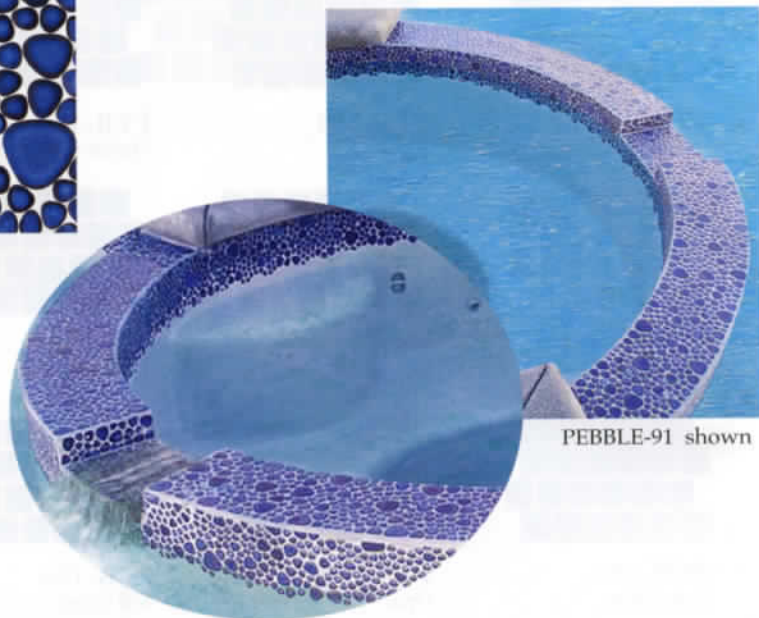

## Group 4

32 sheets in a box.

PEBBLE-39  
Blue green with brown&dk.green

PEBBLE-91  
Royal Blue

PEBBLE-91 shown

*"Pebblestone tile has a smooth & glossy finish that is beautifully crafted to be used in a myriad of creative ways... as a waterline tile or for an all-tiled pool & spa."*