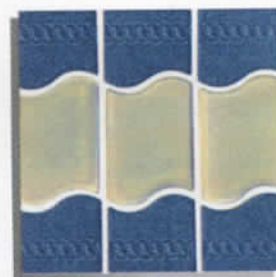

KOLN-006
Caribbean Blue with
Luster Pearl