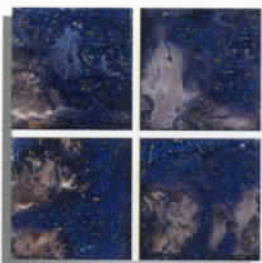

TROY-300 3"×3"

NEW

Group 8

1 Sheet = 1.08 SF
20 Sheets/Box = 21.60 SF
45 Boxes on a pallet. (972 SF)

Trims: Available

TROY-351
Cobalt Metallic Gold