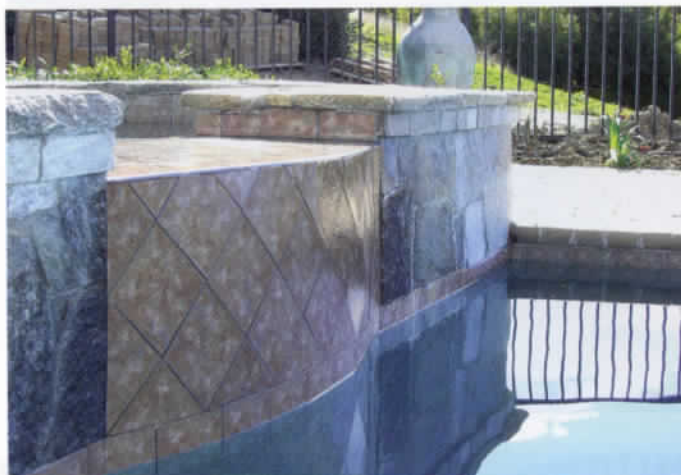

MASCOT 6"×6"

Group 2

4 pieces=1.00 SF
44 pieces/Box=11 SF
72 Boxes on a pallet.

Mascot collection is a deep multihued & surfaced material that allows wide spectrum of design options.

YUCCA 6"×6"

Group 3

4 pcs=1.00 sq.ft.
34 pcut in a box.
90 boxes on a pallet.