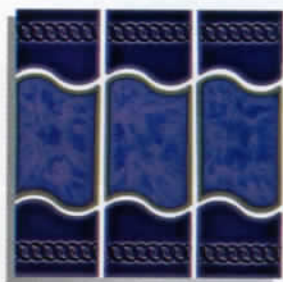

# PARIS 3"×6"

Group 3

Trims:

3/4"×3"  
BEAD

BEAK

*Paris holds the beauty of classic modernism. It has the most selected combinations of blue developed in a traditional piece.*

PARIS-011  
Sapphire

PARIS-012  
Opal