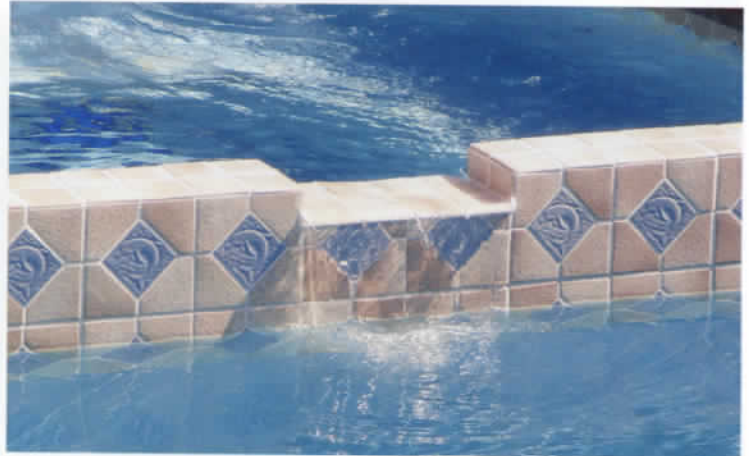

FRB-525 shown

GRANADY 3"×6" Group 3

1 sheet=1.08 sq.ft
20 sheets=21.6 sq.ft in a box.
45 boxes on a pallet (972 sq.ft.)