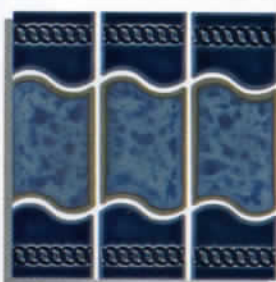

# PARIS 3"×6"

Group 3

Trims:

3/4"×3"  
BEAD

BEAK

*Paris holds the beauty of classic modernism. It has the most selected combinations of blue developed in a traditional piece.*

PARIS-011  
Sapphire

PARIS-012  
Opal