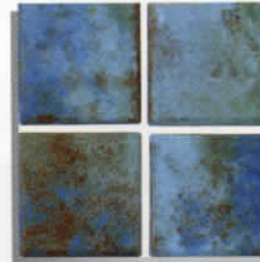

## "Albi"

JOYA-502

JOYA-602

JOYA-301

JOYA-101

JOYA-302

JOYA-102

*The JOYA-series is an absolutely exclusive product. Highly technical qualities of carefully selected colors, glazing, brushing and molting processes marry together producing an amazingly jeweled glow on the highest quality of porcelain tile.*