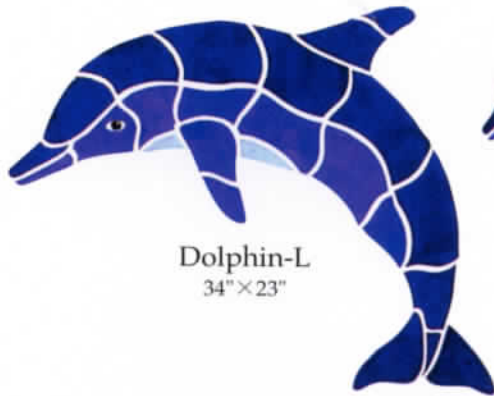

Porpoise-S  
21"×14"

Crab-L  
13"×8"

Lobster-L  
13"×10"

Turrid Shell  
3"×4"

Sunddoller  
4"×4"

Shark  
37"×13"

Butterfly Fish-L  
14"×14"

Butterfly Fish-S  
9"×9"

Coral Fish-L  
13"×15"

Angel Fish-L  
13"×14"

Angel Fish-S  
8"×8"

Coral Fish-S  
9"×10"

Dolphin-L  
34"×23"

Dolphin-S  
21"×14"

Turtle-S  
15"×13"

Turtle-L  
27"×24"

Seahorse-L  
10"×20"

Seahorse-M  
5"×10"

Turtle-M  
19"×11"

Mermaid With Dolphin  
47"×57"

Water Lily  
15"×13"

Bird of Paradise  
13"×10"

Starfish(red)  
8"×4"

Starfish(blue)  
5"×5"