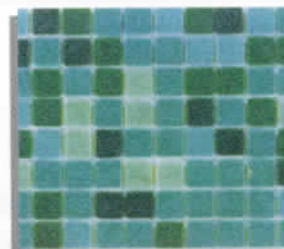

## Group 3

3/4" x 3/4"

1 sheet=1.15 SF

FGM-102  
Marine Comb

FGM-103  
Cobalt Blue

FGM-104  
Deep Green

FGM-105  
Brown Mix