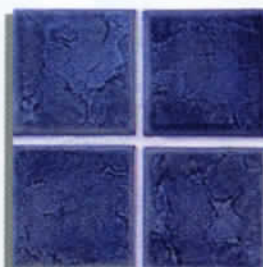

1 Sheet = 1.08 SF  
20 Sheets / Box = 21.60 SF  
45 Boxes on a pallet. (972 SF)

MVP-951  
Crystal Green

MVP-952  
Crystal Teal

MVP-955 shown

MVP-953  
Crystal Cobalt

MVP-954  
Crystal Navy

MVP-955  
Crystal Rustic