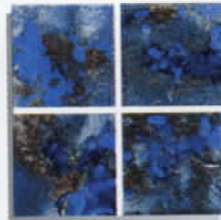

# EPICA-300 & 600

Group 8

6"×6" & 3"×3"

Trims: Available

6"BEAD

BEAK

*Epica can bring to your backyard with its remarkable & rich color.  
This tile can create an air of refinement when installed to your pool or spa.  
Epica will look great with other materials such as natural granite, slate & natural stones.*

6"×6"

EPICA Quartz

3"×3"

EPICA-3 Quartz

EPICA-3 Zircon

EPICA-3 Flourite

EPICA-3 Beryl

EPICA Zircon