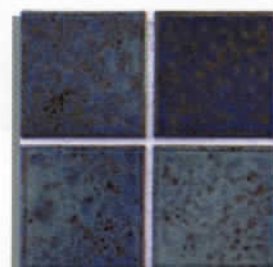

1 Sheet = 1.08 SF  
20 Sheets / Box = 21.60 SF  
45 Boxes on a pallet. (972 SF)

MVP-951  
Crystal Green

MVP-952  
Crystal Teal

MVP-955 shown

MVP-953  
Crystal Cobalt

MVP-954  
Crystal Navy

MVP-955  
Crystal Rustic