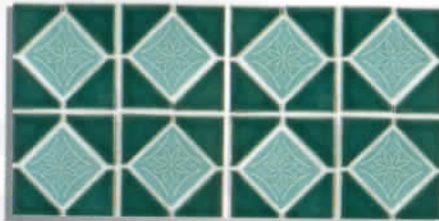

MAK-96
Teal Green