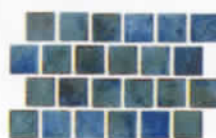

TROY-300 3"×3"

NEW

Group 8

1 Sheet = 1.08 SF
20 Sheets/Box = 21.60 SF
45 Boxes on a pallet. (972 SF)

Trims: Available

The rich colors of these hand-made porcelain tiles will create many design possibilities especially when combined with the Troy-600 series.

JOYA-102