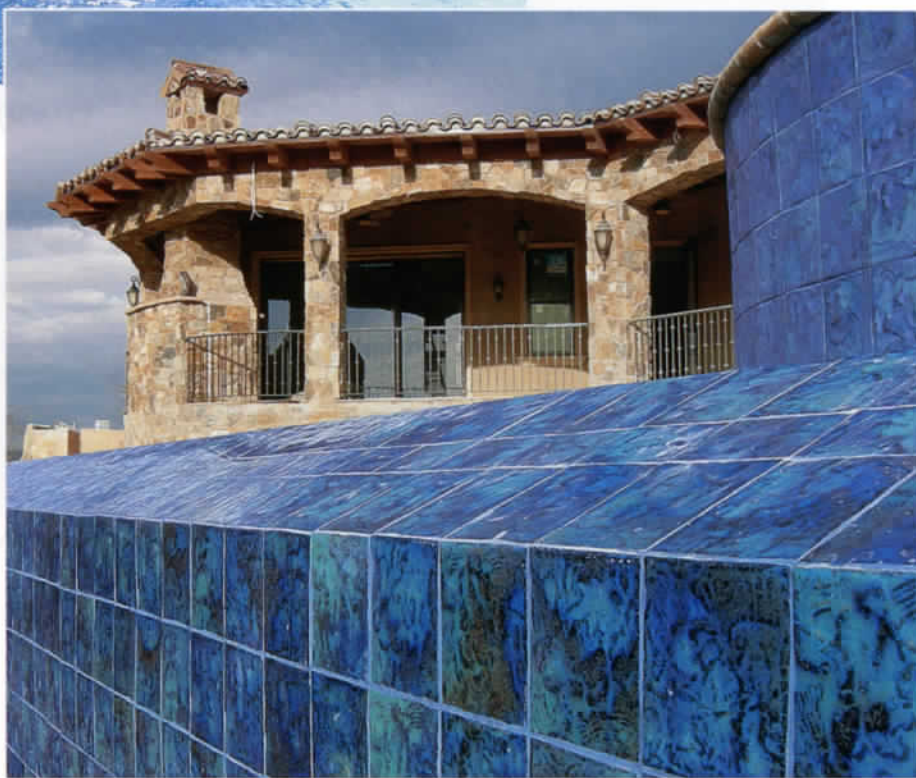

# BOHOL 6"×6"

Group 8

4 pieces=1.08 SF  
60 pieces/Box=16.20 SF

Trims: Available

6"BEAD

BEAK

BOHOL-Lagoon

BOHOL-Reefs

BOHOL-Valley

BOHOL-Hills

*Bohol is a brand new look for the next generation of the tile industry. It is a most unique and festive swimming pool embellishment. The timeless elegance of this tile with beautiful selections of colors will give your swimming pool an exquisite look.*