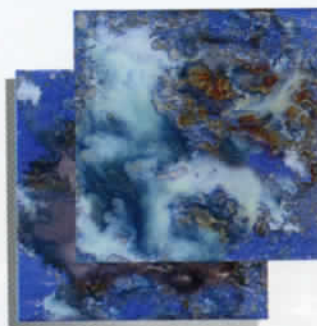

TROY-653
Blue Metallic Gold