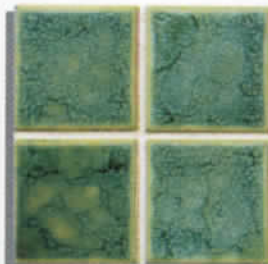

MVP 3"×3"

Group 3

Trims:

ORE
3"×3"

TRE
3"×3"

BEAD
3/4"×3"

BEAK

MVP series is designed to produce subtle marbled effect in fine and rich tones.
With its stimulating character, this mosaic can be used independently.

1 Sheet = 1.08 SF
20 Sheets / Box = 21.60 SF
45 Boxes on a pallet. (972 SF)

MVP-951
Crystal Green