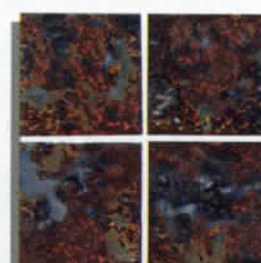

TROY-652  
Verde Metallic Gold

TROY-653  
Blue Metallic Gold

TROY-654  
Rust Metallic Gold

*TROY is the ultra-modern look of handmade porcelain tiles. With its metallic luster-like stunning effect, Troy definitely will add glitz to your pool & whole backyard. Whether your home is contemporary or traditional, Troy tiles will help you make a flashy statement & add touch of glamour to your realm.*

# TROY-300 3"×3"

**NEW**

Group 8

1 Sheet = 1.08 SF  
 20 Sheets/Box = 21.60 SF  
 45 Boxes on a pallet. (972 SF)

Trims: Available

TROY-351  
Cobalt Metallic Gold

TROY-352  
Verde Metallic Gold

TROY-353  
Blue Metallic Gold