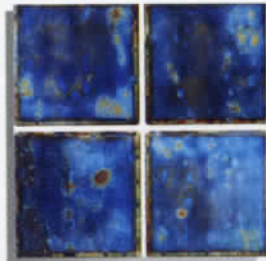

# STAK 6"×6" & STS 3"×3" Group 7

Trims Available:  
(for 331 & 336 Only)

*Stak deco tile is one of the premium tile collection that possess delicately combined colors through the highest technical process. Its radiant colors glimmer together with the dramatic floral center pattern.*

STAK-331 Oyster Blue

STS-331 Oyster Blue

STAK-336 Crystal Bamboo

STS-336 Crystal Bamboo

STAK-338 Crystal Emerald Blue

STS-338 Crystal Emerald Blue