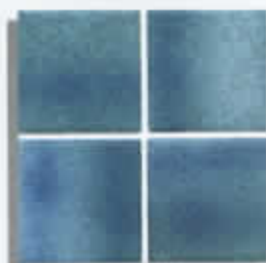

Alex posses earthy tones in a natural textured surface. This collection collaborates well with Alco series. (6×6 deco)

ALEX-501 Natural Green

ALCO-501 Nature Green

ALCO-502 Nature Blue

ALEX-502 Natural Blue