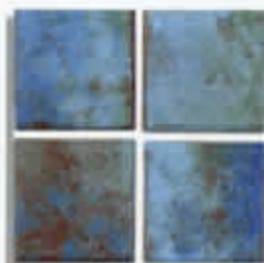

JOYA-302 Albi