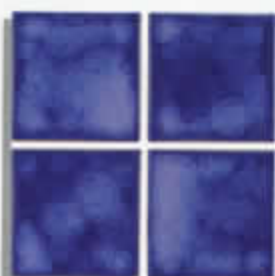

VIPS-924
Marble Blue