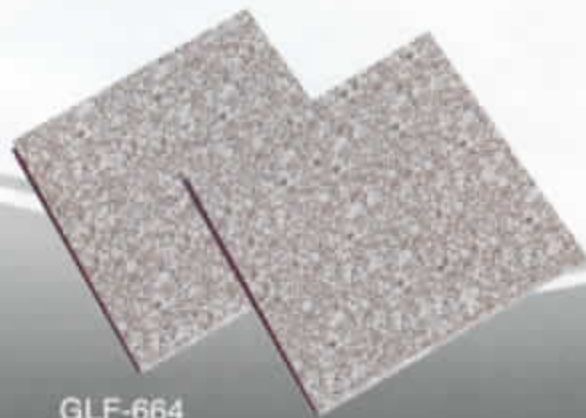

GLF-664
Cherry