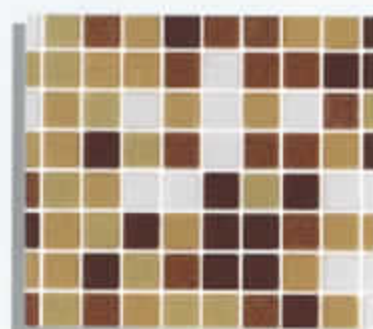

Glass mosaic is in a class of its own, displaying a dynamic array of quality and reflective color.

FGM-102
Marine Comb

FGM-102 shown

FGM-103
Cobalt Blue

FGM-104
Deep Blue

FGM-105
Brown Mix

Depth Markers 6" x 6"