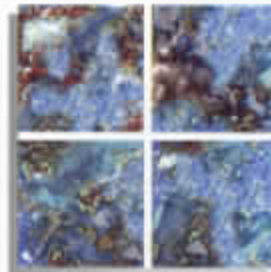

TROY-353
Blue Metallic Gold