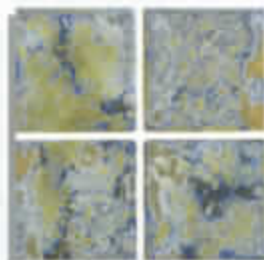

BEAK

1 sheet=1.08 sq.ft.
20 sheets=21.60 sq.ft in a box.
45 boxes on a pallet (972 sq.ft.)

Group 7

Stak deco tile is one of the premium tile collection that posses delicately combined colors through the highest technical process. Its radiant colors glimmer together with the dramatic floral center pattern.

STS-337 Crystal Cobalt Blue

STS-336 Crystal Bamboo

STS-331 Oyster Blue

STS-338 Crystal Emerald Blue

STAK-331 Oyster Blue

STAK-336 Crystal Bamboo

STAK-337 Crystal Cobalt Blue

STAK-338 Crystal Emerald Blue