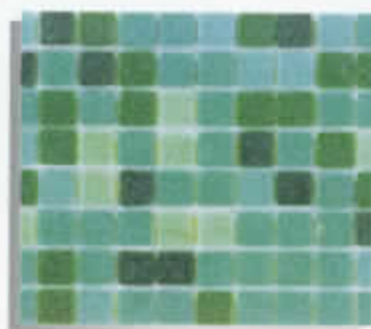

Glass mosaic is in a class of its own, displaying a dynamic array of quality and reflective color.

FGM-102
Marine Comb

FGM-102 shown

FGM-103
Cobalt Blue

FGM-104
Deep Blue

FGM-105
Brown Mix

Depth Markers 6" x 6"