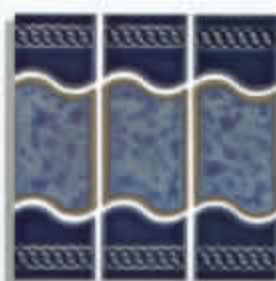

PARIS-012
Opal