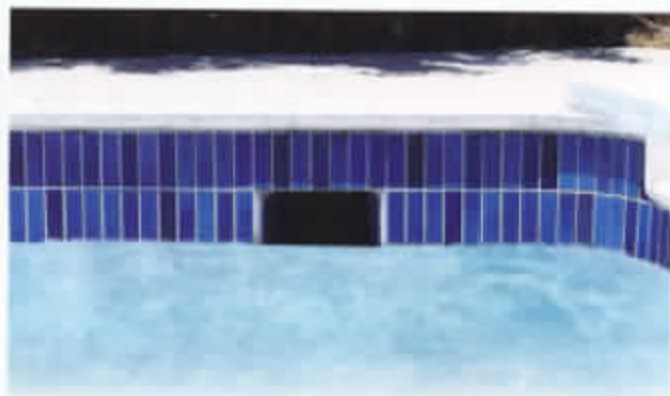

KHR

2"×6"

1 sheet=1.00 sq.ft.
20 sheets=20 sq.ft in a box.
36 boxes on a pallet (720 sq.ft.)

Group 3

This collection builds character with its simplest line of fine art. The intentional color variation adds a role to unite the completeness of the series.

KHR-71 shown