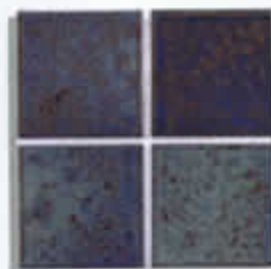

MVP-951
Crystal Green

MVP-952
Crystal Teal

MVP-955 shown

MVP-953
Crystal Cobalt

MVP-954
Crystal Navy

MVP-955
Crystal Rustic

MOSAIC

1"×1" 20 sheets=1 box