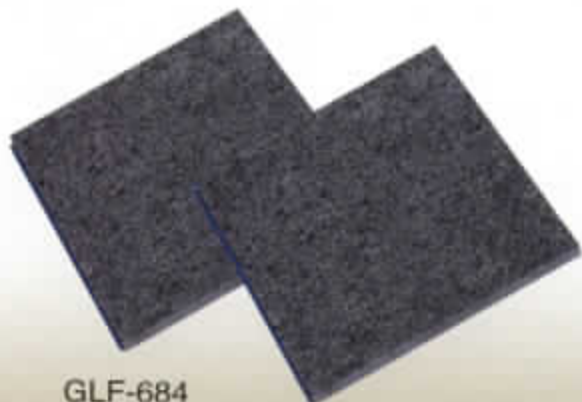

GLF-684
Black Pearl