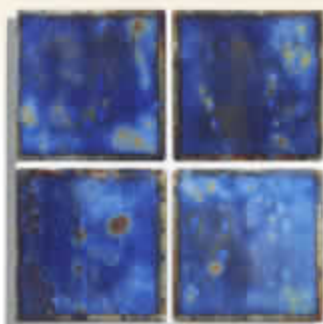

STS

3"×3"

Trims: Available

6" BEAD

BEAK

1 sheet=1.08 sq.ft.
20 sheets=21.6 sq.ft in a box.
45 boxes on a pallet

Group 7

Skillfully developed for all architecture concepts. This high quality printed porcelain tiles are produced using special printing expertise to create a rich and mystical bold colors. This luxuriously glossed tile coordinates well with Star (6"×6"), Stak (6"×6" deco) and STQ (1"×1") series.

STS-331
Oyster Blue