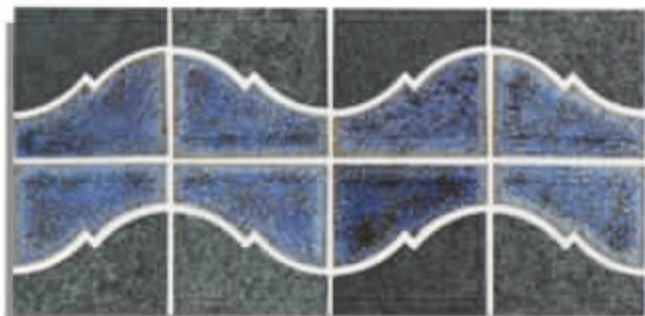

GRAN-44
Midnight Blue