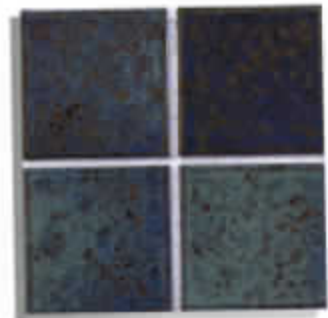

MVP-952
Crystal Teal

MVP-953
Crystal Cobalt

MVP-954
Crystal Navy

MVP-955
Crystal Rustic

MVP-955 shown

MOSAIC

1"×1"

20 sheets = 1 box