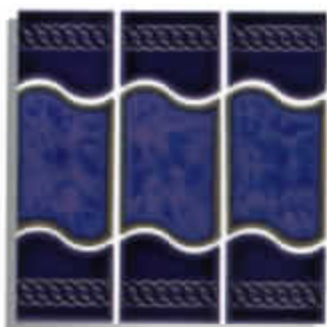

PARIS-011
Sapphire