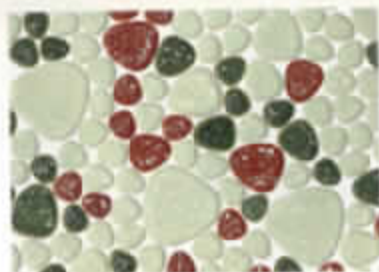

CEL-201
White

CEL-214
Black

CEL-211
Marble Blue

CEL-239
Terra Blue

CEL-285
Marine Blue

CEL-290
Sapphire

CEL-291
Royal Blue

CEL-292
Ocean Blue

CEL-293
Cobalt Blue

CEL-294
Opal

CEL-295
Aqua Marine

CEL-299
Navy Blue

PEBBLE STONE Group 3

32 sheets in a box.

PEBBLE-91
Royal Blue

PEBBLE-39
Blue green with brown&dk.green