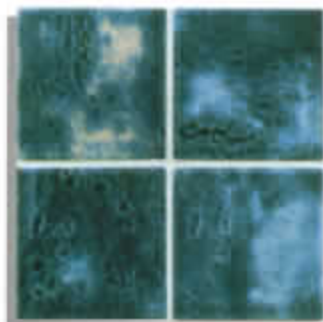

STS-333
Teal Green