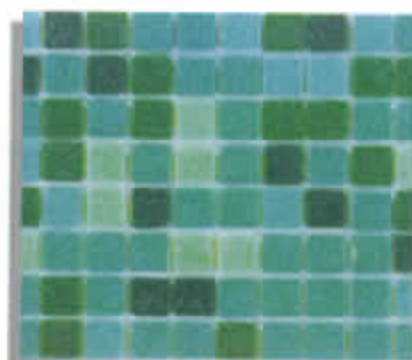

FGM-104
Deep Blue