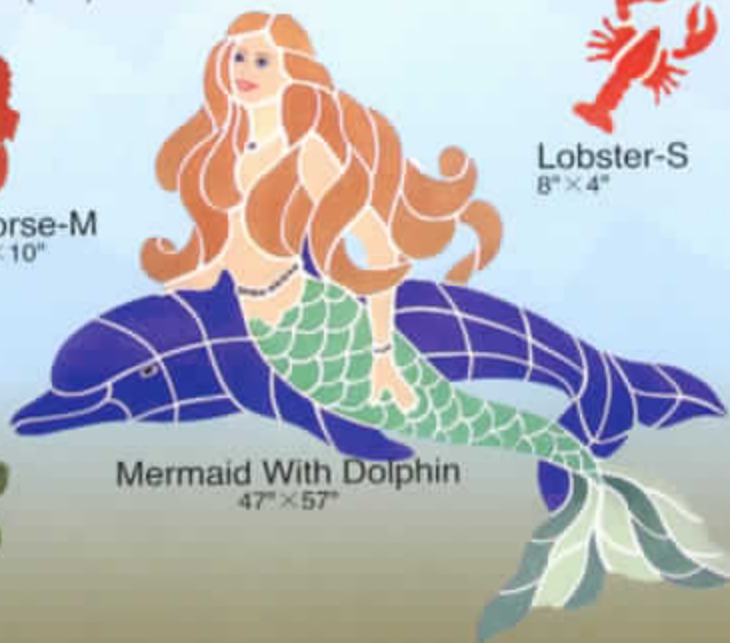

Starfish(peach)
7"×7"

Sunddoller
4"×4"

Starfish(blue)
5"×5"

Starfish(red)
8"×4"

Seahorse-L
10"×20"

Seahorse-M
5"×10"

Lobster-S
8"×4"

Lobster-L
13"×10"