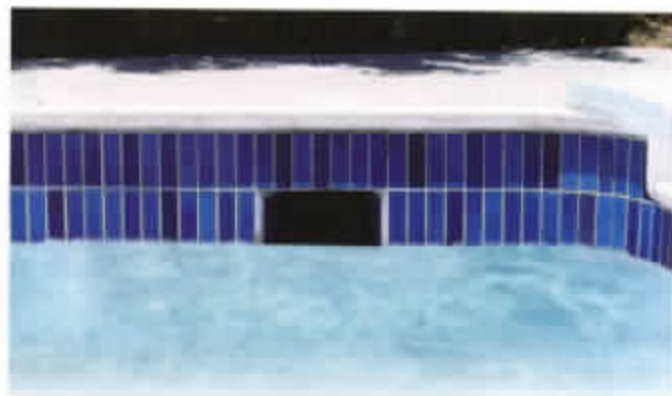

KHR

2"×6"

1 sheet=1.00 sq.ft.
20 sheets=20 sq.ft in a box.
45 boxes on a pallet (972 sq.ft.)

Group 3

This collection builds character with its simplest line of fine art. The intentional color variation adds a role to unite the completeness of the series.

KHR-71 shown