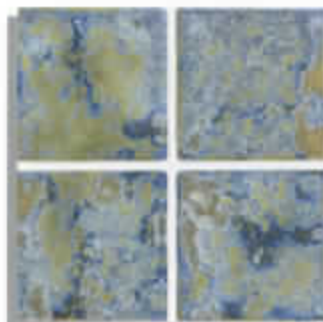

STS-336
Crystal Bamboo