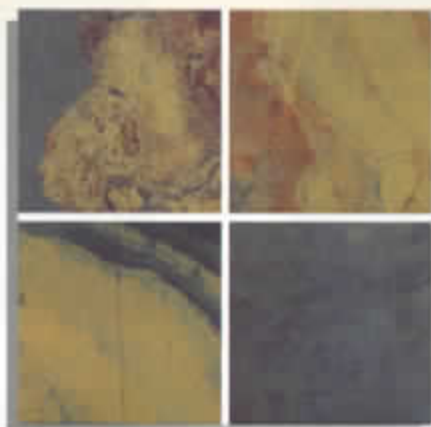

OVERLAND-Dark Moss