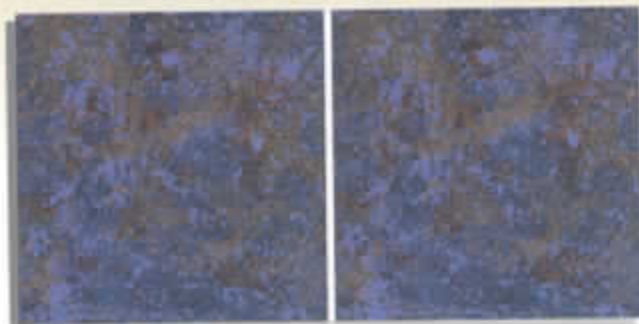

NIAGARA-2 shown

MASCOT 6"×6"

4 pcs=1.00 sq.ft.
44 pcst in a box.
60 boxes on a pallet.

Group 1

Trim:6"×6" Bullnose (SBN)

Mascot collection is a deep multihued & surfaced material that allows wide spectrum of design options.