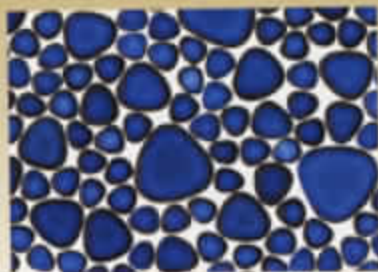

CEL-201
White

CEL-214
Black

CEL-211
Marble Blue

CEL-239
Terra Blue

CEL-285
Marine Blue

CEL-290
Sapphire

CEL-291
Royal Blue

CEL-292
Ocean Blue

CEL-293
Cobalt Blue

CEL-294
Opal

CEL-295
Aqua Marine

CEL-299
Navy Blue

PEBBLE STONE Group 3

32 sheets in a box.

PEBBLE-91
Royal Blue

PEBBLE-39
Blue green with brown&dk.green