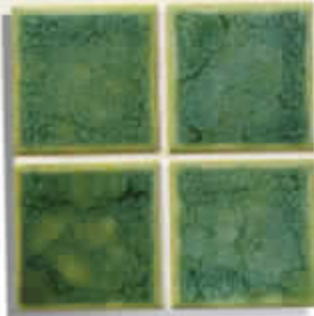

MVP

3"×3"

1 sheet=1.08 sq.ft.
20 sheets=21.6 sq.ft in a box.
45 boxes on a pallet (972 sq.ft.)

Group 3

Trims:

ORE
3"×3"

TRE
3"×3"

BEAD
3/4"×3"

BEAK

MVP series is designed to produce subtle marbled effect in fine and rich tones. With its stimulating character, this mosaic can be used independently.

MVP-951
Crystal Green