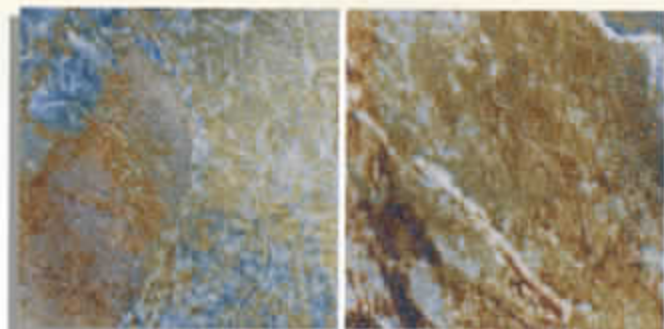

YOMBA-Topaz