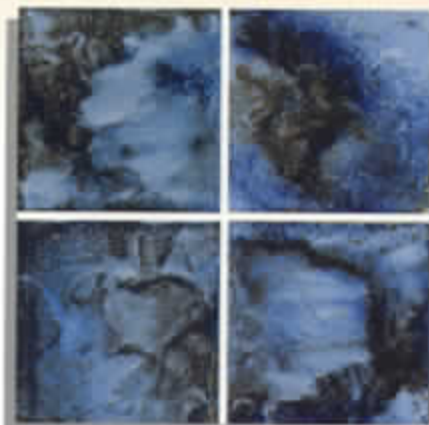

BEAK

4 pcs=1.08 sq.ft.

60 pcs=16.20 sq.ft in a box.

48 boxes on a pallet (777.60 sq.ft.)

Group 7

Epica can bring life to your with its remarkable and rich color hues. This tile can create an air of refinement when installed to your pool or spa. Epica will look great with other materials such as natural granite, slate and natural stones.