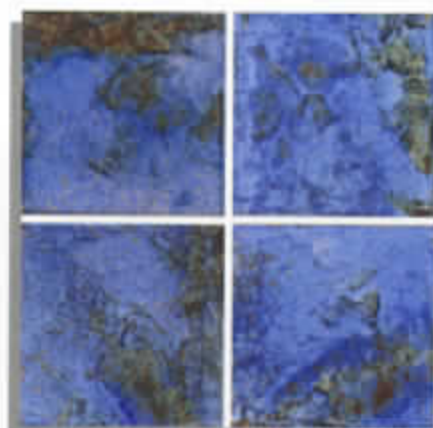

EPICA-Flourite