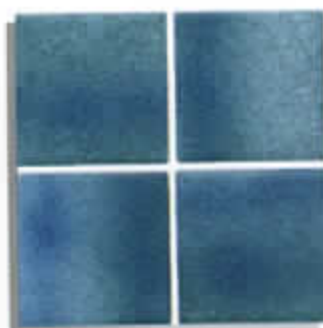

ALEX-502 shown

ALEX-501
Natural Green

ALEX-502
Natural Blue

ALEX-503
Natural Moss Green

ALEX-504
Natural Brick

MOSAIC 1"×1"

20 sheets = 1 box

TAP-146
Aqua Marine