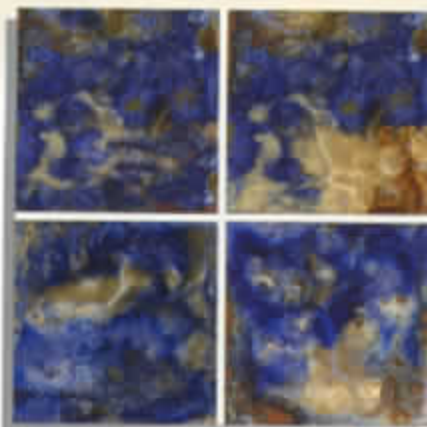

BOHOL-Lagoon

BOHOL-Valley

BOHOL-Reefs

BOHOL-Hills

BOHOL-Valley shown

MOSAIC 1"×1"

20 sheets = 1 box

STQ-331
Oyster Blue