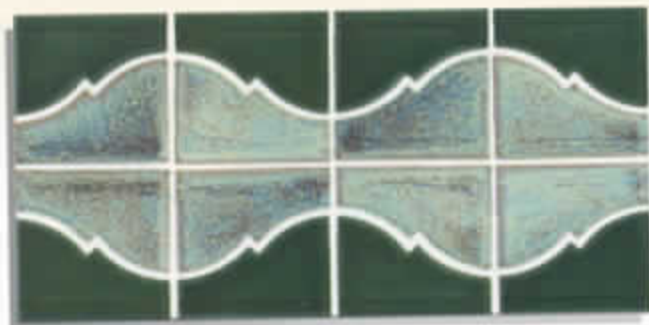

PROG-13
Olive