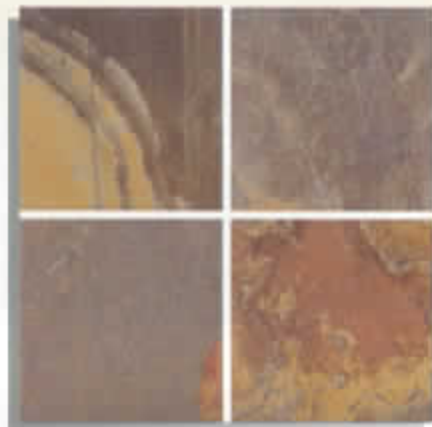

OVERLAND-Rust Brown