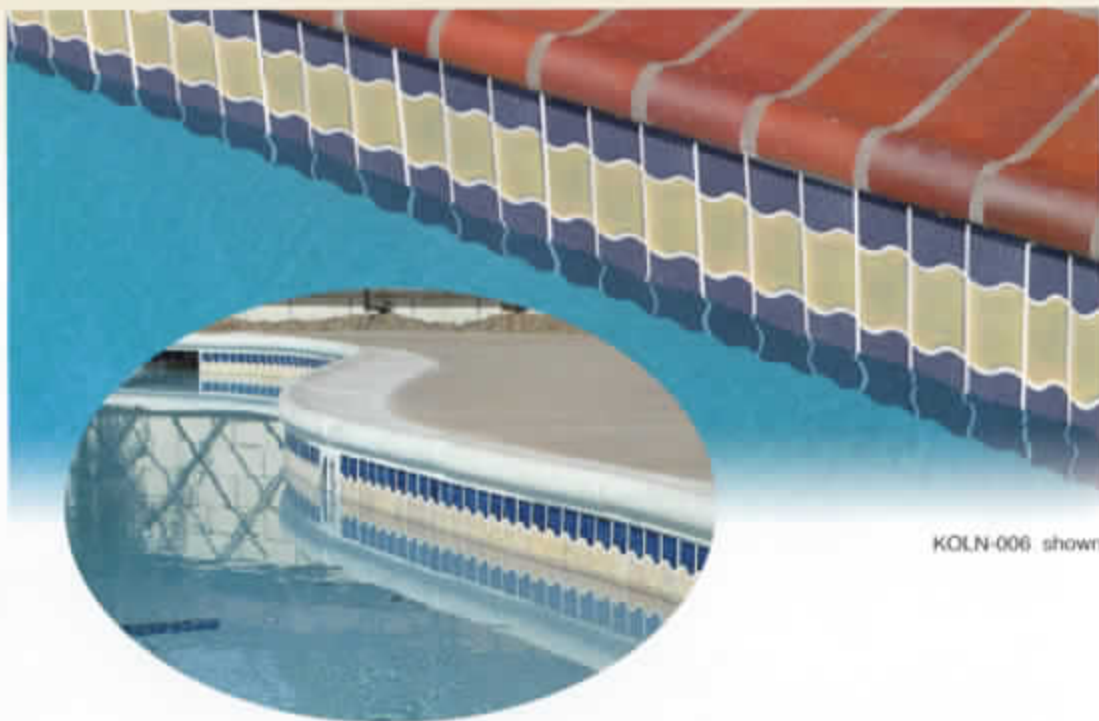

KOLN-006 shown