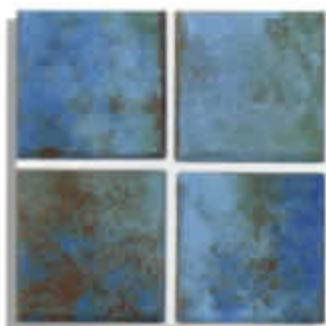

JOYA-302
Albi