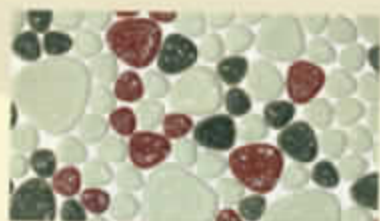

PEBBLE-39
Blue green
with brown&dk.green