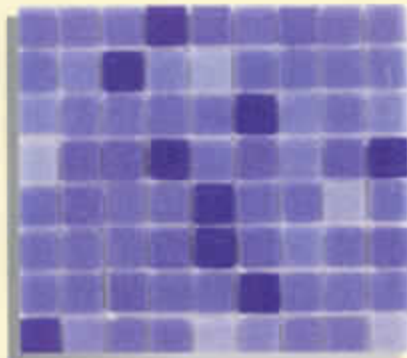

Glass mosaic is in a class of its own, displaying a dynamic array of quality and reflective color.

FGM-102
Marine Comb

FGM-103
Cobalt Blue

FGM-104
Deep Blue

FGM-105
Brown Mix

DEPTH MARKERS

FT

1/2