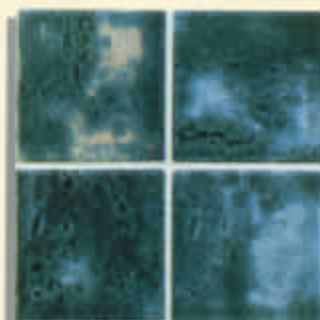

STS-333
Teal Green