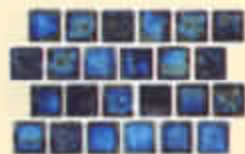

New

Aurora collection embraces the perfection of calming movements of the water, with its profound hues and crystal effects.

AURORA-1
Breeze Blue

AURORA-2
Spring Bronze

Mosaic 1"×1"

20 sheets = 1 box.

STQ-331
Oyster Blue