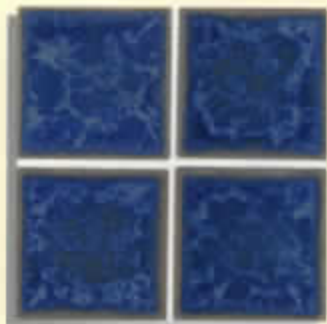

PEB-194
Opal

PEB-195
Aqua Marine

JASPER 3"×3"

Group 2

1 sheet=1.08 sq.ft.
 20 sheets=21.6 sq.ft in a box.
 45 boxes on a pallet (972 sq.ft.)

Trims:

Jasper series is designed to bear resemblance to the water. With its crystal-like approach, it will naturally blend with the crisp waves of the water. Jasper tile may be combined with Hawaii Series (6"×6" deco).