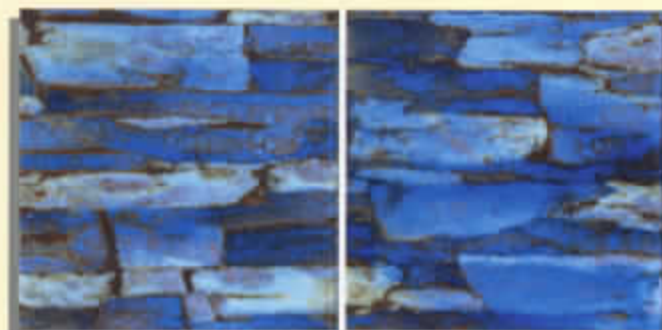

SL-AZURITE

Mosaic 1"×1" 20 sheets = 1 box.