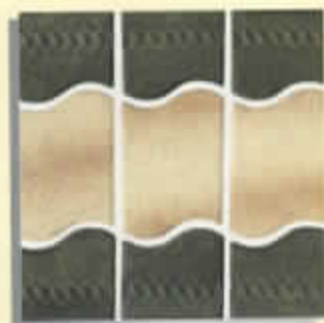

KOLN-001
Blue with Beige