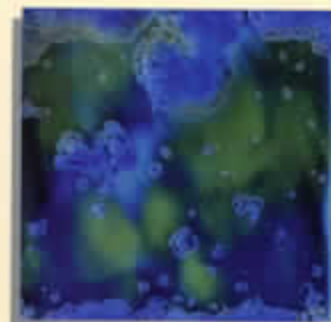

STAR-338
Crystal Emerald Blue

Mosaic 1"×1"

20 sheets = 1 box.