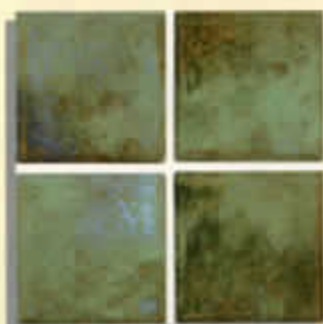

JOYA-102
Albi

JOYA-103
Gold

JOYA-104
Cotto

JOYA 300's 3" X 3" Group 7

Trims: Available

1 sheet=1.08 sq.ft.
20 sheets=21.6 sq.ft in a box.
45 boxes on a pallet (972 sq.ft.)

The JOYA-300 series is an absolutely exclusive type of product using essentially the highest technical ideas & knowledge, the true jewels of mankind.