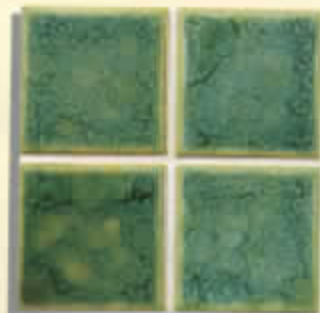

Trims:

ORE

TRE

1 sheet=1.08 sq.ft.
20 sheets=21.6 sq.ft in a box.
45 boxes on a pallet (972 sq.ft.)

MVP series is designed to produce subtle marbled effect in fine and rich tones. With its stimulating character, this mosaic can be used independently.