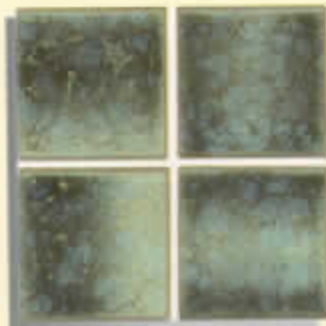

LIMEY-2
Crystal Green