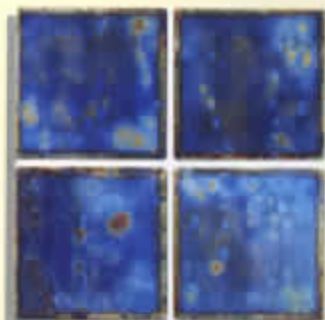

STQ-337
Crystal Cobalt Blue

STQ-338
Crystal Emerald Blue

STS 3"×3"

Group 7

Trims: Available

1 sheet=1.08 sq.ft.
20 sheets=21.6 sq.ft in a box.
45 boxes on a pallet

Skillfully developed for all architecture concepts. This high quality printed porcelain tile were produced using special printing expertise to create a rich and mystical bold colors. This luxuriously glossed tile coordinates well with Star (6"×6"), Stak (6"×6" deco) and STQ (1"×1") series.