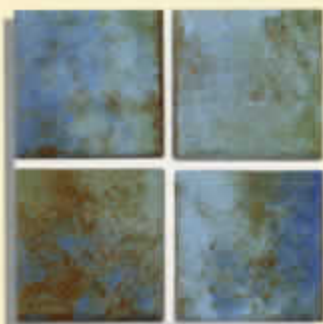

JOYA 300's 3" X 3" Group 7

Trims: Available

1 sheet=1.08 sq.ft.
20 sheets=21.6 sq.ft in a box.
45 boxes on a pallet (972 sq.ft.)

The JOYA-300 series is an absolutely exclusive type of product using essentially the highest technical ideas & knowledge, the true jewels of mankind.