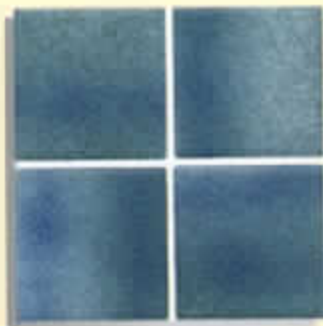

ALEX-501
Natural Green

ALEX-502
Natural Blue

ALEX-503
Natural Moss Green

ALEX-504
Natural Brick

Mosaic 1"×1"

20 sheets = 1 box.

PAD-132
Sedona Brown

PAD-135
Jade Blue