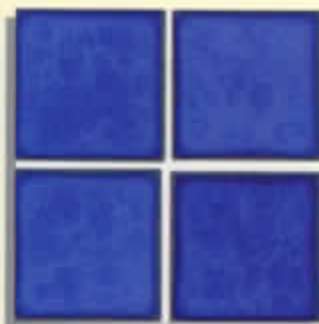

JH-501
Ocean Blue

JH-502
Sapphire

JH-503
Aqua Marine

JH-504
Opal

Mosaic 1"×1" 20 sheets = 1 box.

PEB-190
Sapphire

PEB-192
Ocean Blue

PEB-194
Opal