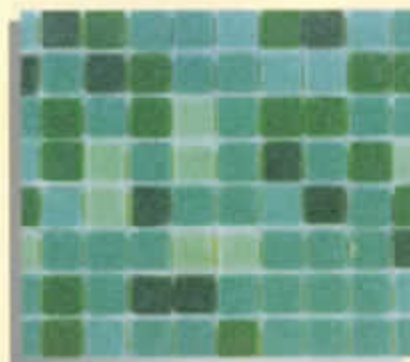

PAD 1"×1"

20 sheets in a box.

PAD-131
Fawn Blend

PAD-132
Sedona Brown

PAD-133
Moss Green

PAD-134
Coconut Brown

PAD-135
Jade Blue

UNGLAZED 1"×1" & 2"×2"

Glass mosaic is in a class of its own, displaying a dynamic array of quality and reflective color.

FGM-102
Marine Comb

FGM-103
Cobalt Blue

FGM-104
Deep Blue

FGM-105
Brown Mix

DEPTH MARKERS

FT

1/2