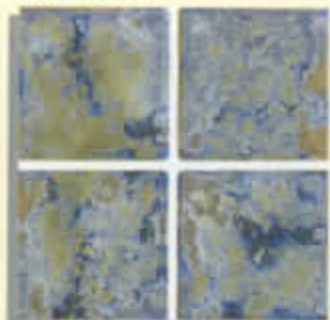

STS-336
Crystal Bamboo