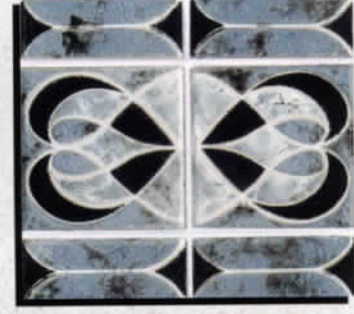

GOT-86
Blue Pearl

GOT-81
Teal Green

GOT-82
Cobalt Blue

GOT-84
Cobalt Blue / Raspberry

GOT-88
Black Pearl

[1"×1" Mosaic] 1 sheet = 1 sq.ft. 20 sq.ft. per box.

PEB-191
Royal Blue

PEB-193
Cobalt Blue