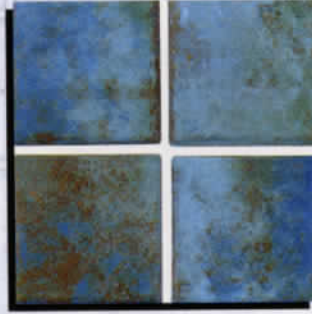

JOYA-302
Albi