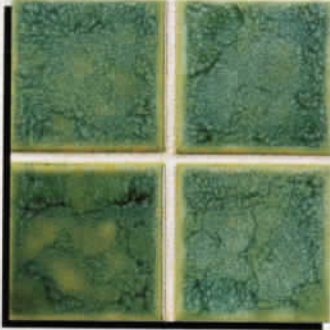

TAP-145
Caribbean Blue

TAP-148
Midnight Blue

[3" X 3" MVP] [Group#3]

1 sheet = 1.08 sq.ft.
 20 sheets per box (21.60 sq.ft.)
 45 boxes on a pallet (972 sq.ft.)

Trims:

With depth and rich tones and subtle variations in hue, these gorgeous crystal-colored tiles will add elegance to any space.