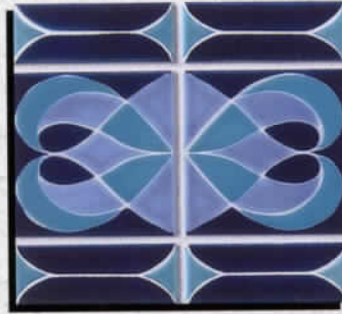

GOT-82
Cobalt Blue