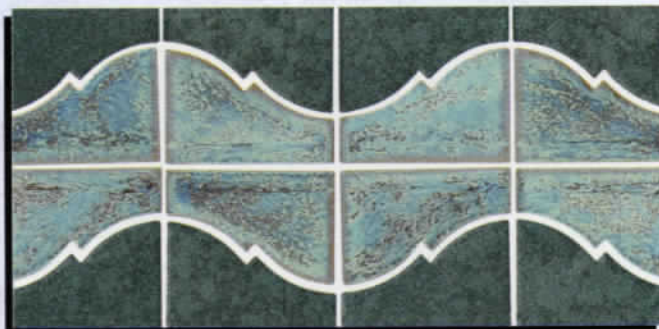

GRAN-43
Aqua Marine