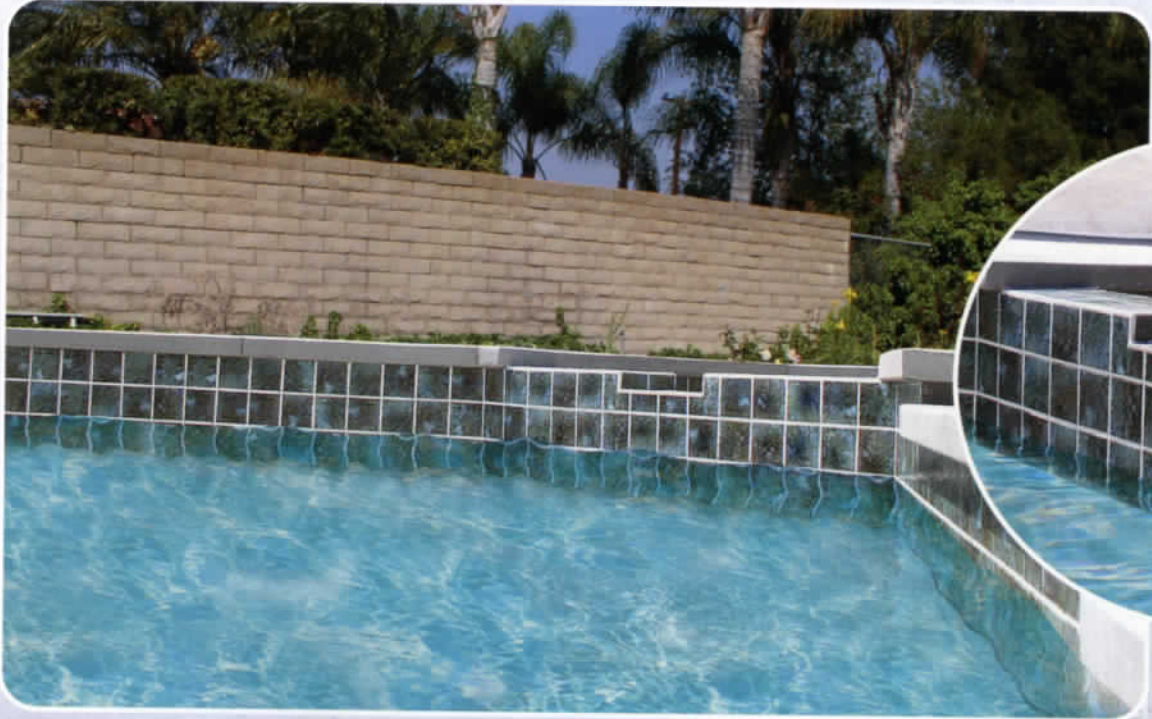

FUJIWA COLLECTION

[JOYA-600 6" X 6"]

[Group#8]

4 pes=1.08 sq.ft.
60pes Per Box (16.20sq.ft.)
48boxes on a pallet (777.60 sq.ft.)

The JOYA-series is an absolutely exclusive product. Highly technical qualities of carefully selected colors, glazing, brushing and molting processes marry together producing an amazingly jeweled glow on the highest quality of porcelain tile.

Trims:
6"BEAD BEAK

G

[JOYA-100 1" X 1"]

[Group#7]

1 sheet = 1.08 sq.ft.
20 sheets Per Box (21.60 sq.ft.)

D