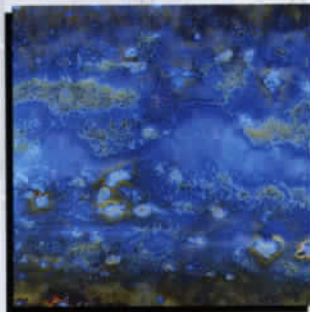

Swimming Pool And Spa Tile

[6" X 6" STARDON] [Group#8]

4 pcs. = 1.08 sq.ft.
60 pcs. per box. (16.20 sq.ft.)
48 boxes on a pallet. (777.60 sq.ft.)

The highest technology is used to create the STARDON printed porcelain tile. This solid 6" tile embodies simplicity. This tile coordinates well with the STS-series 3" X 3", the STANZA-series 6" X 6", as well as the STQ-series 1" X 1".

Trims:
6" BEAD BEAK

STAR-331
Oyster Blue