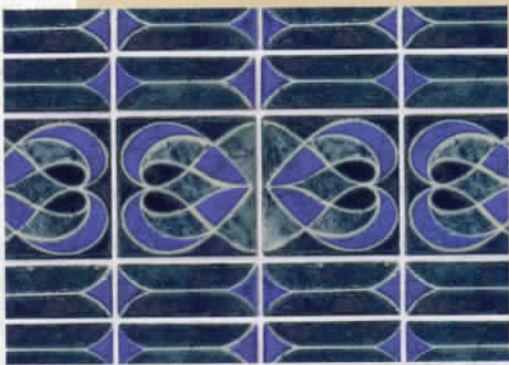

JOYA-102
Albi

JOYA-103
Gold

JOYA-104
Cotto

Swimming Pool And Spa Tile

[GOTHIC] [Group#7]

1 sheet = 1.15 sq.ft.
 20 sheets per box (23 sq.ft.)
 45 boxes on a pallet (1,035 sq.ft.)

GOTHIC, a striking, ornate pattern that is a bold and intriguing addition to the world of swimming pools and spas.