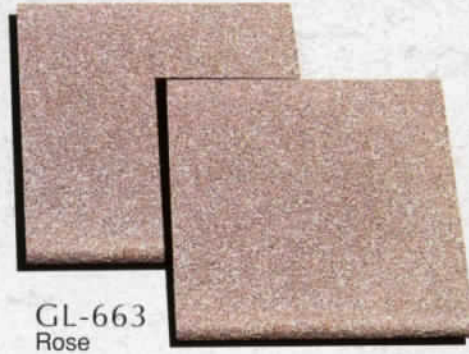

Natural

[GRANITE Coping/Decking]

12"×12"×3/8" thickness
200 pcs. on a pallet.

Natural
[GRANITE Coping]

120 pcs. on a pallet.
 (12"×12"×1.1/2")

Natural GRANITE coping and decking is one of the strongest and hardest materials of the natural stones. Granite pool coping is crafted in 12"×12"×1.1/2" for a contemporary look of geometric pools and 4"×12"×1.1/2" for any shape. This natural stone has a wide range in color and texture with a rough, non-skid surface.