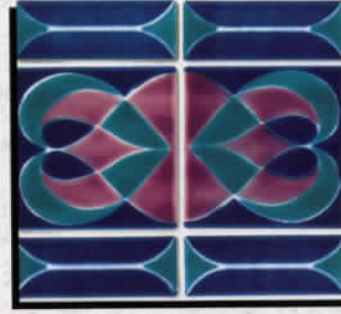

GOT-84
Cobalt Blue / Raspberry