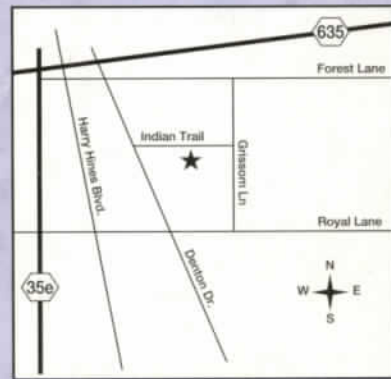

DALLAS county

Dallas Branch

11333 Indian Trail, Dallas, Texas, 75229
Tel: (972) 481-1988 Fax: (972) 481-1244

FUJIWA GROUP(U.S.A),INC.
Importer and Wholesaler of Tiles & Granite

Contact us by e-mail : fujitile@pacbell.net
Vist us on the web : www.fujiwatiles.com