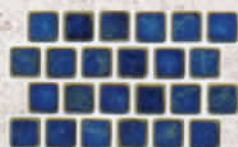

PEB-192
Ocean Blue