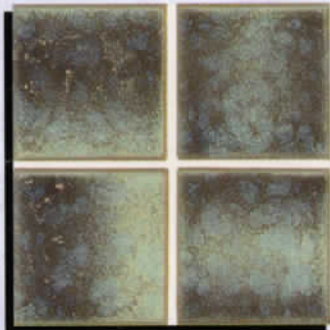

Swimming Pool And Spa Tile

[3" X 3" LIMEY] [Group#2]

1 sheet = 1.08 sq.ft.
20 sheets per box (21.60 sq.ft.)
45 boxes on a pallet (972 sq.ft.)

These "Monet" inspired speckled tiles, will be sure to make a statement. Created to harmonize with the LINA 6" X 6" series.

B

LIMEY-2
Crystal Green