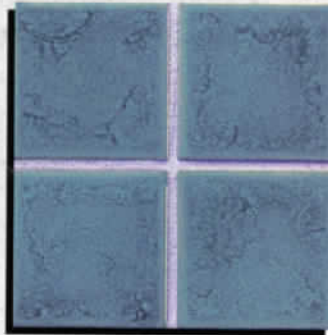

MVP-952
Crystal Teal

B