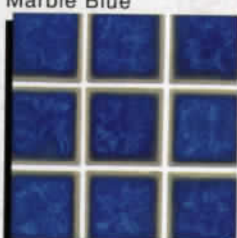

PEB-91
Royal Blue

PEB-10
Marble Beige

PEB-39
Arblue Green
with brown&dk.green

[2" X 2" CELICA]

1 sheet = 1.08 sq.ft. [Group#1]
 20 sheets per box (21.60 sq.ft.)
 45 boxes on a pallet (972 sq.ft.)

Ever popular, the versatile collection of the CELICA series each presents its own personality with a colorful pallet that is brightly enhanced by a high-gloss finish.

A

CEL-201
White

CEL-214
Black

CEL-211
Marble Blue

CEL-239
Terra Blue

CEL-285
Marine Blue

CEL-290
Sapphire

CEL-291
Royal Blue