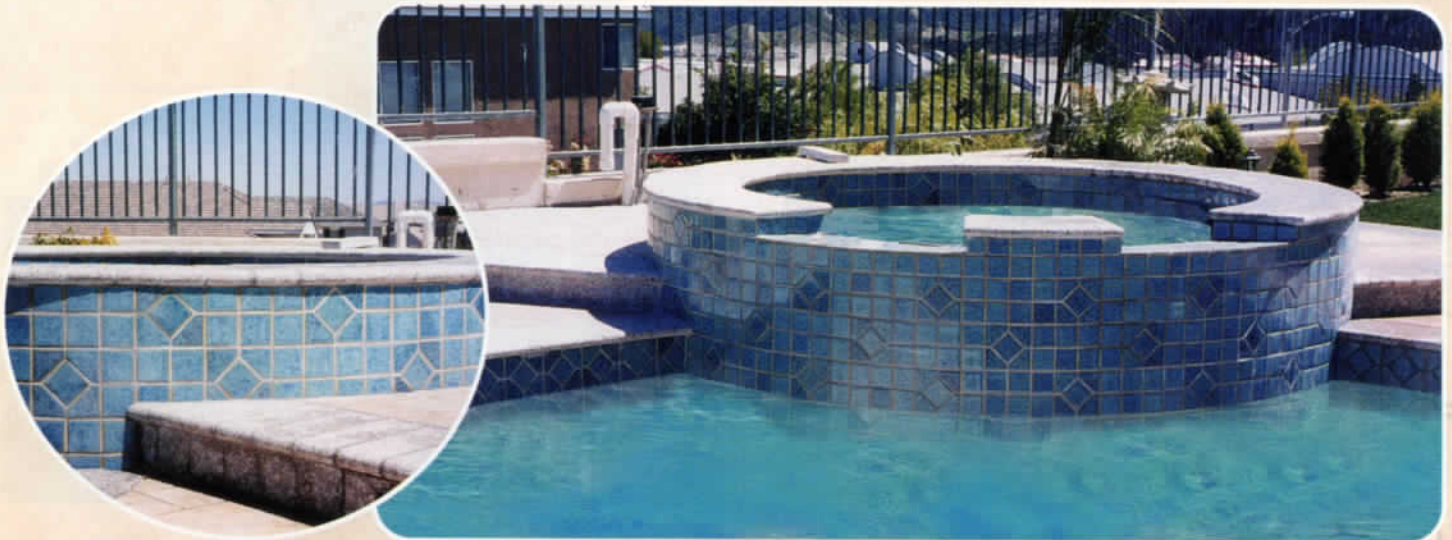

HAWAII-503
Aqua Marine

HAWAII-504
Opal

[1" X 1" Mosaic]

1 sheet = 1 sq.ft.
20 sq.ft. per box.