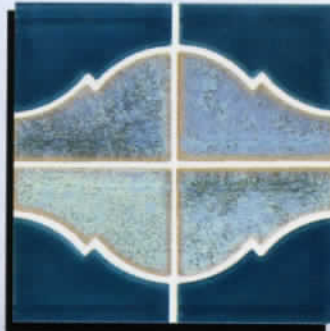

PROG-11
Cobalt Blue

PROG-12
Teal Blue

PROG-13
Olive

PROG-14
Navy Blue

B

[1"×1" Mosaic] [Group#1]

1 sheet = 1 sq.ft.
 20 sq.ft. per box.

PEB-193
Cobalt Blue