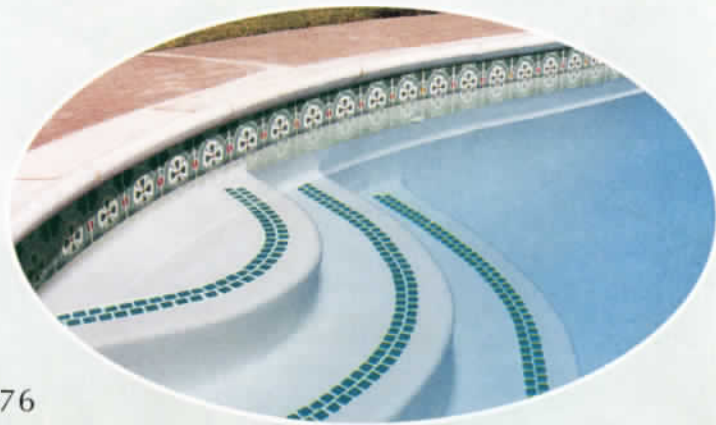

[6" X 6" GLORIA]

4 pcs.=1.00 sq.ft.
44 pcs per box (11 sq.ft.)
60 boxes on a pallet (660 sq. ft.)

[Group#2]

GLORIA-76
Teal Green

A

[6" X 6" MARINA] [Group#2]

The delicate and harmonizing prints of MARINA create a striking pool tile design for the new millennium pool that will be sure to capture your attention.