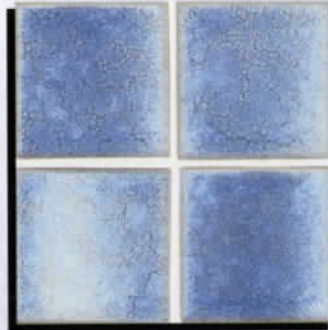

LIMEY-5
Crystal Chobalt Blue