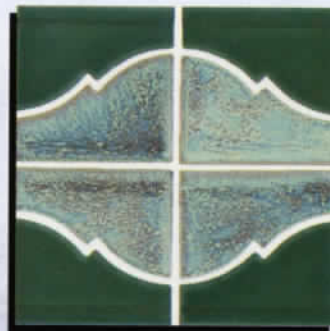

PROG-11
Cobalt Blue

PROG-12
Teal Blue

PROG-13
Olive

PROG-14
Navy Blue

B

[1"×1" Mosaic] [Group#1]

1 sheet = 1 sq.ft.
 20 sq.ft. per box.

PEB-193
Cobalt Blue