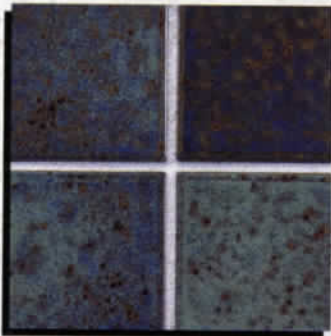

MVP-951
Crystal Green

MVP-952
Crystal Teal

B

MVP-953
Crystal Cobalt

MVP-954
Crystal Navy

MVP-955
Crystal Rustic

[1" X 1" Mosaic]

1 sheet = 1 sq.ft.
 20 sq.ft. per box.