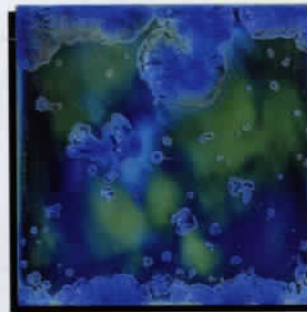

Trims:  
 6" BEAD BEAK

STAR-331
Oyster Blue

STAR-336
Crystal Bamboo

STAR-337
Crystal Cobalt Blue

STAR-338
Crystal Emerald Blue

STAR-342
Crystal Olive

[1" X 1" STQ] [Group#7]

1 sheet = 1.08 sq.ft.
 20 sheets Per Box (21.60 sq.ft.)
 45 boxes on a pallet (972 sq.ft.)