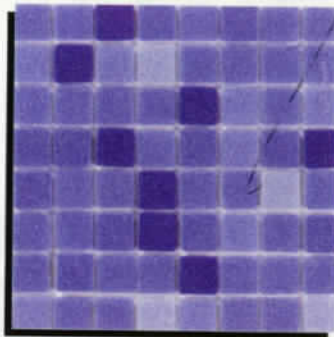

FGM-103
Cobalt Blue