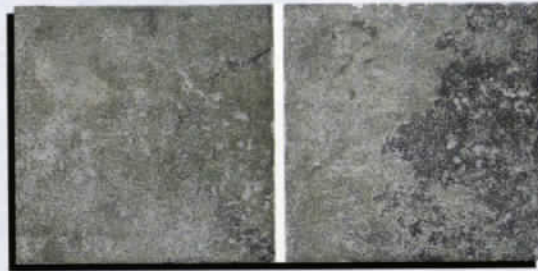

[Group#3]

A cool stone appearance best describes the RIONE collection. Resembling a rock, this tile has rough edges and a natural texture finish.

RIONE-40
AVARIO

RIONE-44
NOCE

RIONE-42
VERDE

RIONE-46
NERO

[1" X 1" Mosaic]