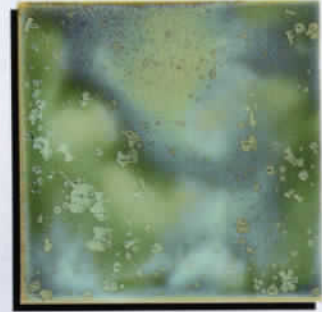

STAR-342
Crystal Olive

[1" X 1" STQ] [Group#7]

1 sheet = 1.08 sq.ft.
20 sheets Per Box (21.60 sq.ft.)
45 boxes on a pallet (972 sq.ft.)

The STQ collection comes from the finest quality porcelain. Mounted on mesh to for greater ease of installations, it is quite suitable for the standard swimming pool and spa. This tile coordinates well with the STS-series 3" X 3", the STARDON-series 6" X 6", as well as the STANZA-series 6" X 6".