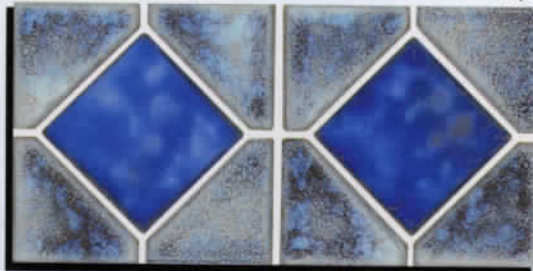

LINA-3
Crystal Navy Blue