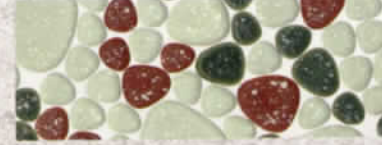

[1" X 1" TAP] [Group#2]

1 sheet = 1.12 sq.ft.
20 sheets per box (22.40 sq.ft.)

TAP-143
Sandy Red

TAP-145
Caribbean Blue

TAP-146
Aqua Marine

TAP-148
Midnight Blue

[PEBBLE STONE] [Group#3]

30 sheets per box.

PEB-91
Royal Blue

PEB-10
Marble Beige

PEB-39
Arblue Green
with brown&dk.green

[2" X 2" CELICA]

1 sheet = 1.08 sq.ft. [Group#1]
 20 sheets per box (21.60 sq.ft.)
 45 boxes on a pallet (972 sq.ft.)

Ever popular, the versatile collection of the CELICA series each presents its own personality with a colorful pallet that is brightly enhanced by a high-gloss finish.