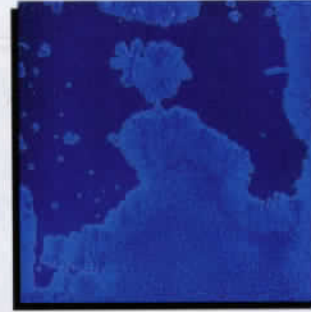

STAR-337
Crystal Cobalt Blue