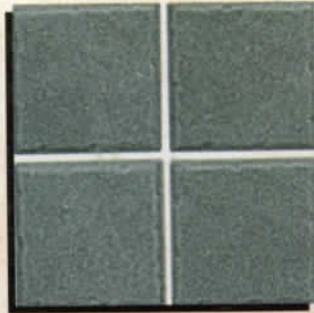

[3"×3" RHEEF] [Group#2]

1 sheet = 1.08 sq.ft.
 20 sheets per box (21.60 sq.ft.)
 45 boxes on a pallet (972 sq.ft.)

Trims:

RF-302
White Pearl

RF-303
Sandy Red

RF-304
Olive

A

RF-305
Caribbean Blue