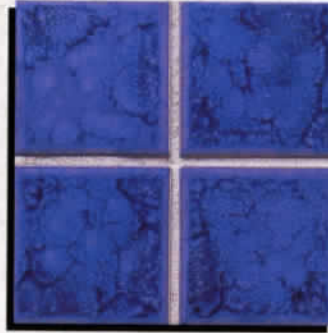

MVP-953
Crystal Cobalt