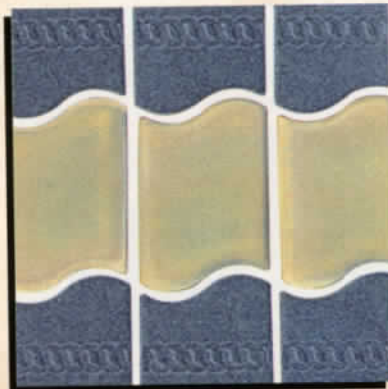

KOLN-005
Midnight w/Beige

RF-305
Caribbean Blue

RF-306
Aqua Marine

RF-303
Sandy Red

RF-308
Midnight Blue

KOLN-006
Caribbean Blue with Luster Pearl

[1" x 1" Mosaic] [Group#3]

1 sheet = 1.12 sq.ft.
20 sheets per box.