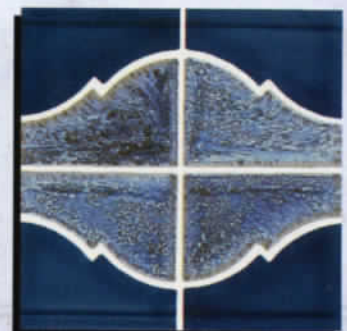

PROG-11
Cobalt Blue

PROG-12
Teal Blue

PROG-13
Olive

PROG-14
Navy Blue

B

[1"×1" Mosaic] [Group#1]

1 sheet = 1 sq.ft.
 20 sq.ft. per box.

PEB-193
Cobalt Blue