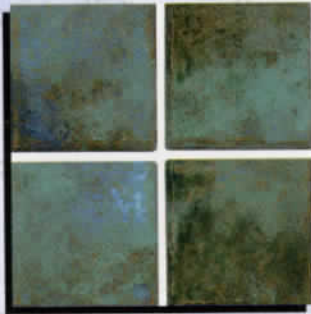

Swimming Pool And Spa Tile

[JOYA-300 3" X 3"]

New

The JOYA-300 series is an absolutely exclusive type of product using essentially the highest technical ideas & knowledge, the true jewels of mankind.

1 sheet = 1.08 sq.ft.
20 sheets Per Box (21.60 sq.ft.)
45boxes on a pallet (972 sq.ft.)

[Group#7]

Trims: 6" BEAD BEAK

JOYA-301
Verde