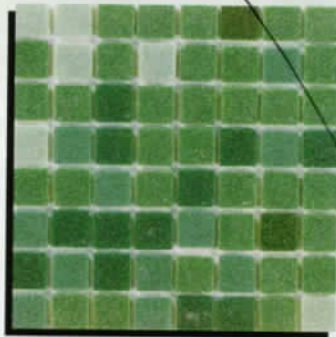

B

PAD-131
Fawn Blend

PAD-132
Sedona Brown

PAD-134
Coconut Brown

TAP-148
Midnight Blue

[FGM3/4" Glass Mosaic]

1 sheet = 1.15 sq.ft.
40 sheets per box (46 sq.ft.)

[Group#2]

Glass mosaic is in a class of its own, displaying a dynamic array of quality and reflective color.

FGM-101
Green Comb

FGM-102
Marine Comb

FGM-103
Cobalt Blue

FGM-104
Deep Blue

[Depth Markers]

44 pcs per box.