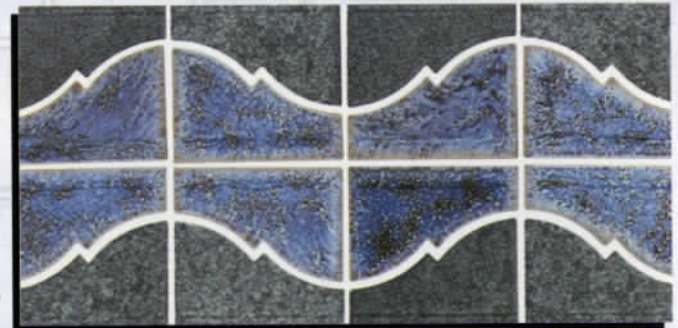

GRAN-44
Midnight Blue