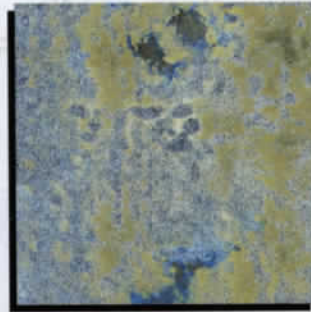

STAR-336
Crystal Bamboo