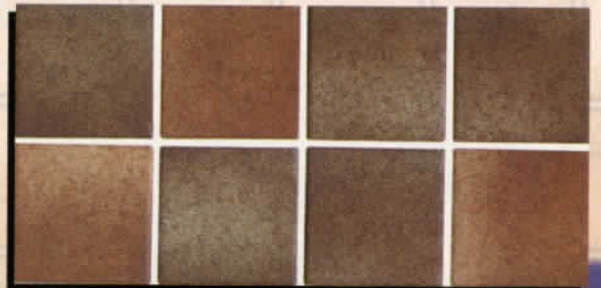

LARK-113
Blown Blend