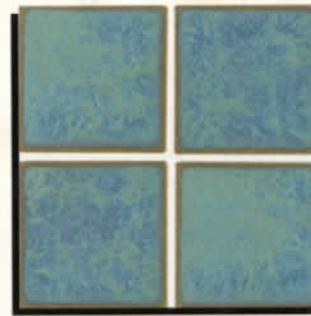

[3"×3" JASPER] [Group#2]

1 sheet = 1.08 sq.ft.
20 sheets per box (21.60 sq.ft.)
45 boxes on a pallet.(972 sq.ft.)

A

Trim :ORE & TRE

JH-501
Ocean Blue

JH-502
Sapphire

JH-503
Aqua Marine

JH-504
Opal