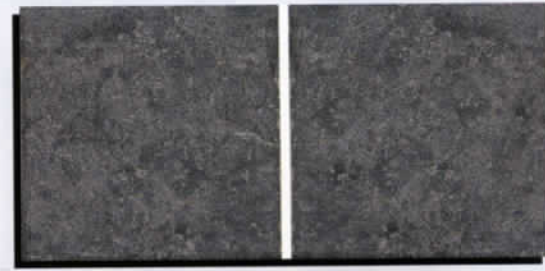

[Group#3]

A cool stone appearance best describes the RIONE collection. Resembling a rock, this tile has rough edges and a natural texture finish.

RIONE-40
AVARIO

RIONE-44
NOCE

RIONE-42
VERDE

RIONE-46
NERO

[1" X 1" Mosaic]