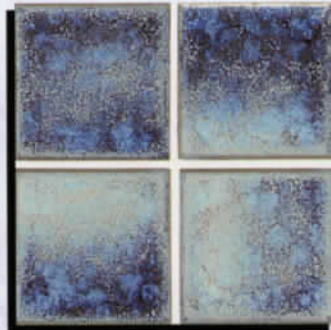

LIMEY-3
Crystal Navy Blue