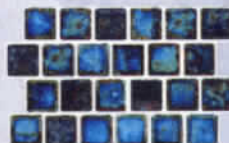

STQ-331
Oyster Blue