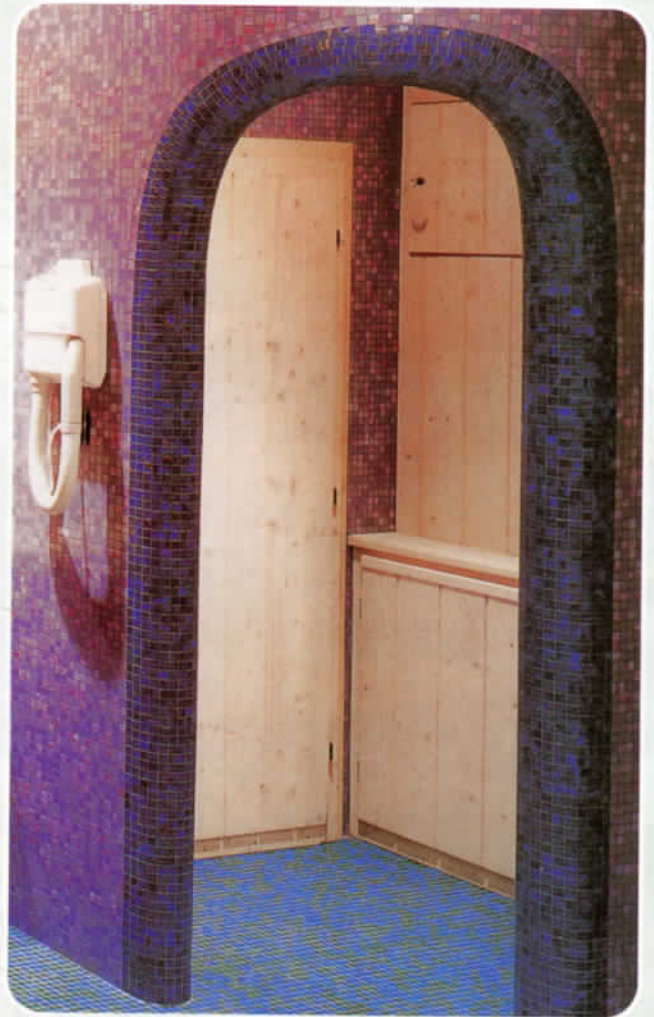

Glass mosaic is in a class of its own, displaying a dynamic array of quality and reflective color.

FGM-101
Green Comb

FGM-102
Marine Comb

FGM-103
Cobalt Blue

FGM-104
Deep Blue

[Depth Markers]

44 pcs per box.