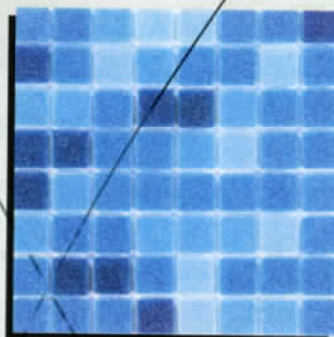

FGM-102
Marine Comb