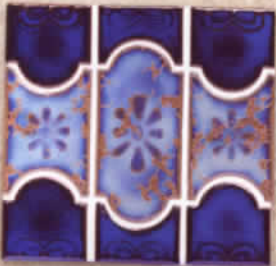

MAS BUE 244
*MAS HM 106
*MAS HM 206