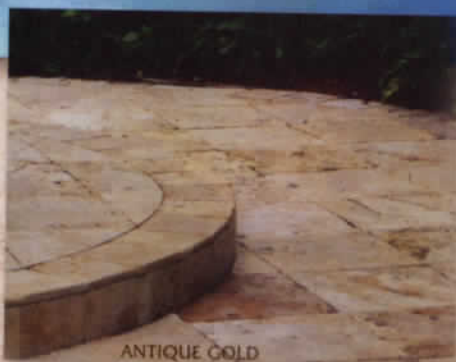

CREMA ROSA 12x12 TILE & COPING

AFYON WHITE

CREMA ROSA 16x16 TILE

CREMA ROSA

ANTIQUE GOLD

AFYON WHITE & ANTIQUE GOLD

Natural Stone Pavers

A chiseled edge gives these natural stone pavers a beautiful rustic appearance. They can be installed over concrete decking or used in a sand set method. Sand setting reduces installation cost and minimizes the effects of deck movement. Natural Stone Pavers size: 6" x 12" x 1 1/2". Expect variations in shading. We strongly recommend inspection before installation. Use constitutes acceptance.