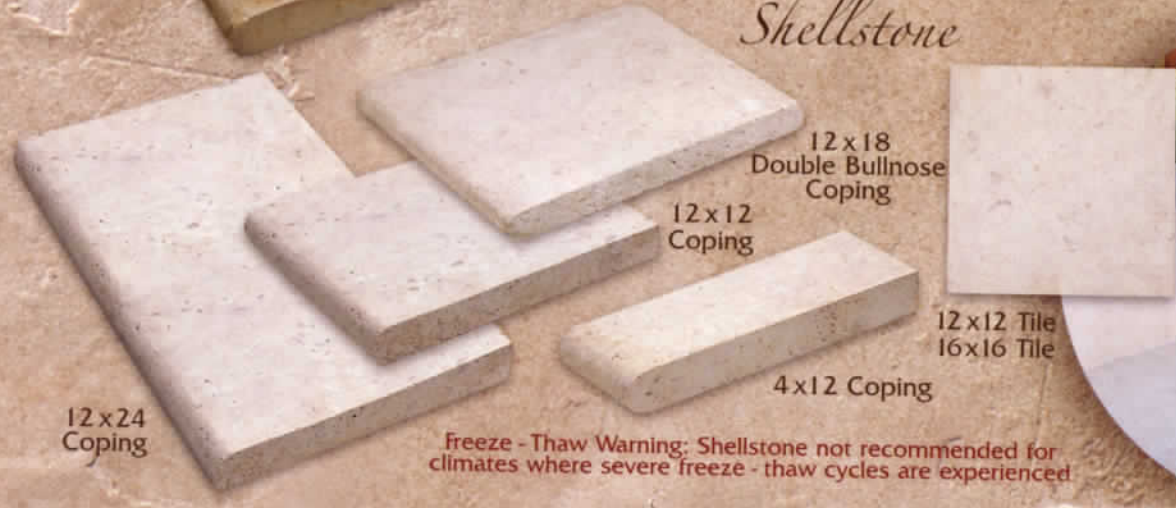

12x12 Tile
18x18 Tile

Expect shade variation

Freeze - Thaw Warning:
Sienna Gold - Tumbled
not recommended for
climates where severe
freeze - thaw cycles are
experienced

Shellstone

12x18
Double Bullnose
Coping