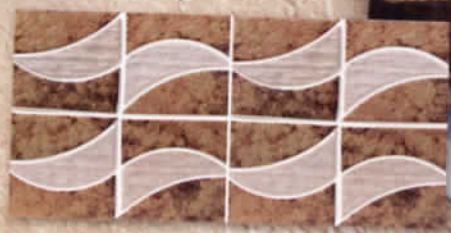

MAS LS 3
*MAS 1x1 SUN / MAS GM 60

TILE: MAS LS 3

Shade variations are an inherent characteristic of all kiln-fired ceramic tiles. Please inspect actual shade of tile before installation. Use constitutes acceptance.