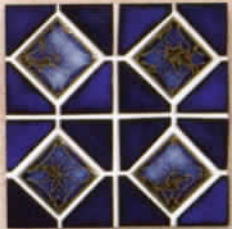

MAS MAK 2440 S
*MAS HM 113
*MAS HM 213