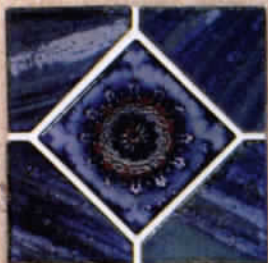

MAS CI 1
*MAS HM 110
*MAS HM 106