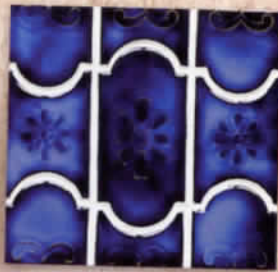

MAS BUE 22
*MAS HM 120 / MAS HM 106