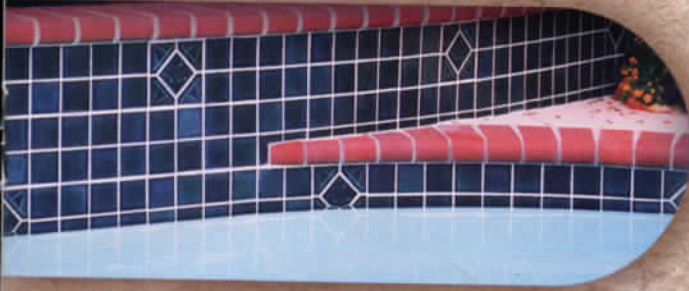

TILE: MAS DD 24 - MAS 3x3 S24
COPING: PLANTATION RED

MAS DD 23
*MAS 2x2 N23