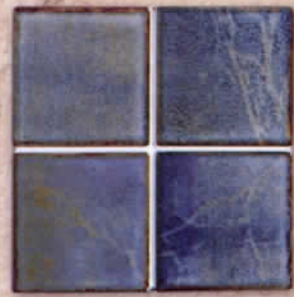

Rosetta Series

*Denotes corresponding step trim

Mosaic - 1 Sheet = 1.05 SF

3x3 - 1 Sheet = 1.05 SF

6x6 - 4 Pieces = 1 SF

MAS SKN 1

*MAS HM 166 / MAS DS 133M

MAS SKN 10