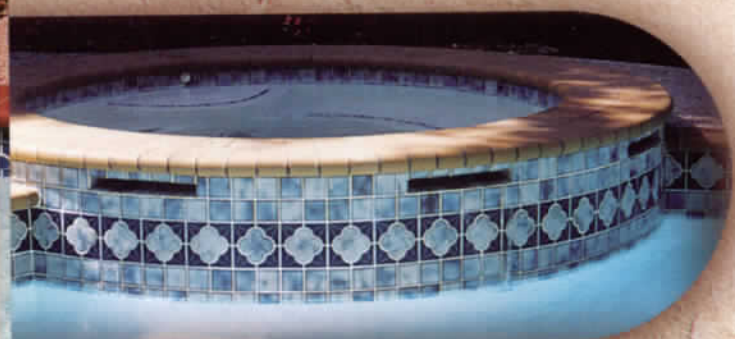

MAS SL 30
*MAS HM 106 / MAS HM 206

MAS SL 60
*MAS HM 110 / MAS HM 210

Shell Series

1 Sheet = 1.15 SF
*Denotes corresponding step trim

Swirl Series

1 Sheet = 1 SF

*Denotes corresponding step trim

MAS SW 2090
*MAS HM 140