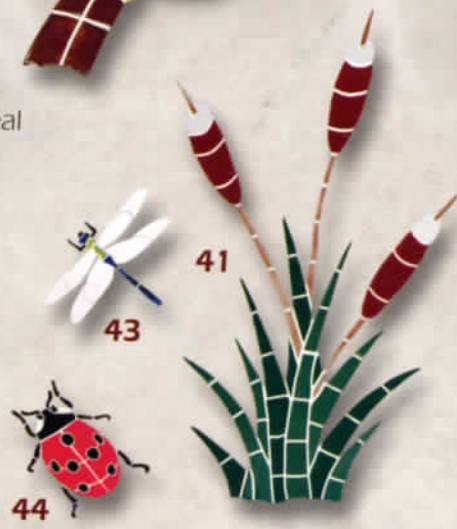

Our Garden Line...
Accents for your home.

- 25 Crab - 6" x 7" Baby, blue galaxy, tan or teal
- 26 Crab - 15" x 22" Medium, blue galaxy, tan or teal
  Also available in 12" x 15" Small
- 27 Gecko - 6" x 10" Small, blue, brown, or green
- 28 Gecko - 4" x 6" Baby, blue, brown, or green
- 29 Hibiscus - 10" x 15" Large
- 30 Hibiscus - 5" x 8" Small
- 31 Mini Fish - 7" x 6" teal, red or yellow
- 32 Reef Fish - 6" x 6" blue, red or teal
- 33 Reef Scene - 21" x 33"
- 34 Seagrass - 25" x 40" Large
- 35 Seahorse - 17" x 6" Small, blue or teal
  Also available in 22" x 9" Large
  Also available in Left or Right Facing
- 36 Seaweed Accent - 16" x 12"
- 37 Turtle, Top view - 21" x 21" Large
- 38 Turtle, Top view - 16" x 15" Medium
- 39 Turtle, Top view - 9" x 9" Small
- 40 Turtle, Top view - 7" x 8" Baby