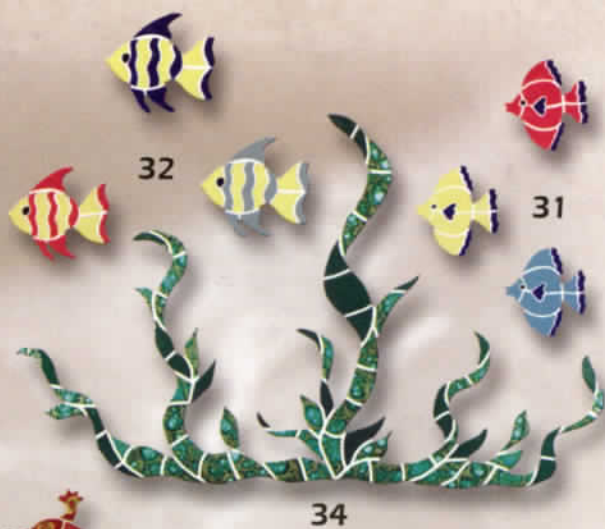

Imagine...