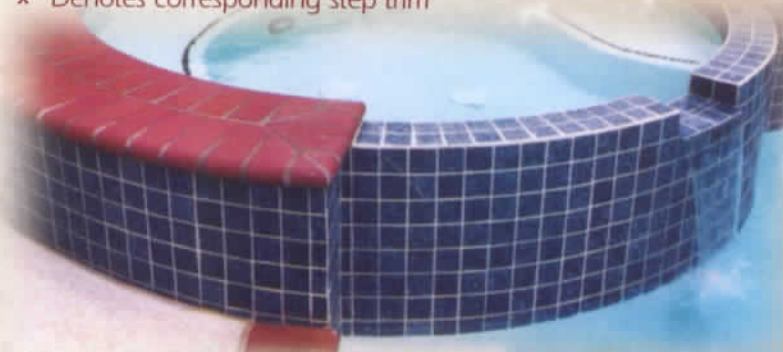

TILE: MAS MA 920 COPING: BURGUNDY