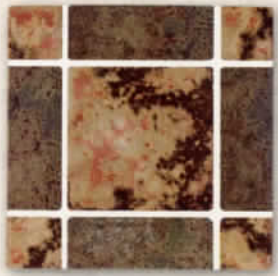

MAS SKN 2

* MAS 1x1 JUN/MAS GM 44