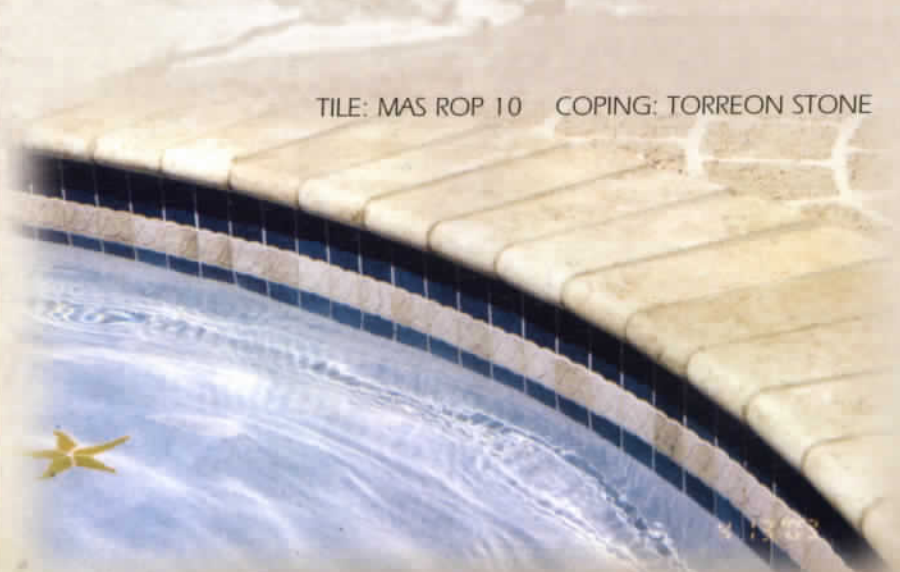

TILE: MAS ROP 10 COPING: TORREON STONE