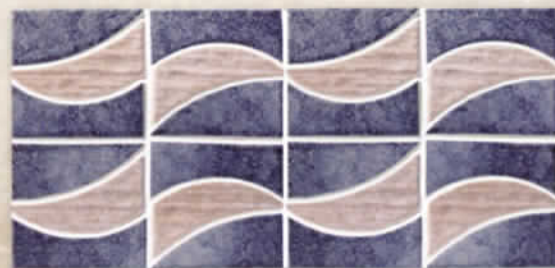

MAS LS 1
* MAS 1x1 RAI/MAS GM 77