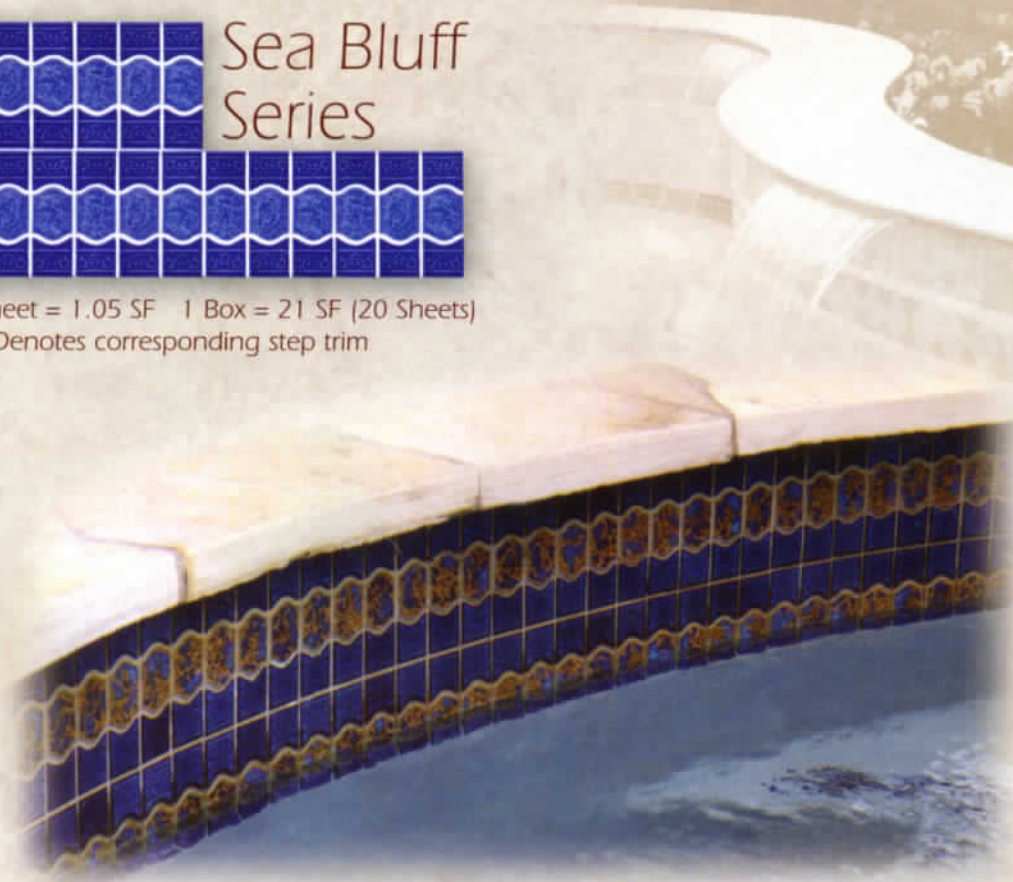

TILE: MAS MBL 806

Sea Bluff Series

1 Sheet = 1.05 SF 1 Box = 21 SF (20 Sheets)
* Denotes corresponding step trim