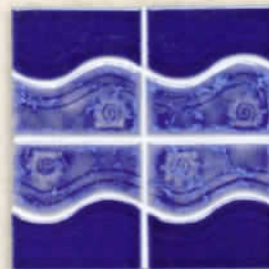

TILE: MAS IDL 22 COPING: IMPERIAL RED

MAS NA 252

* MAS CP 161 / MAS CP 168