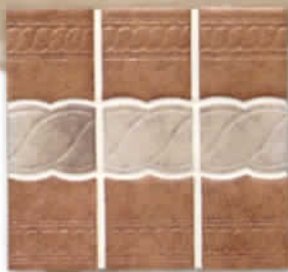

TILE: MAS ROP 10 COPING: TORREON STONE

Rope
Series

1 Sheet = 1.08 SF 1 Box = 21.6 SF (20 Sheets)
* Denotes corresponding step trim

MAS ROP 4
* MAS 1x1 JUN

MAS ROP 7
* MAS 1x1 SUN

MAS ROP 10
* MAS 1x1 RAI

Roman Stone Series