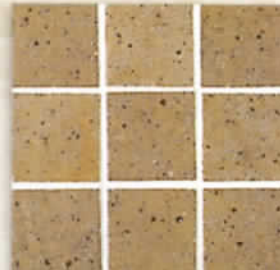

2 x 2 Granitone Series

This series is a good option for step trim for many of our stone look tiles

1 Sheet = 1 SF 1 Box = 25 SF (25 Sheets)

MAS GM 28

TILE: MAS GM 77
COPING: SHELLSTONE

Glass Block