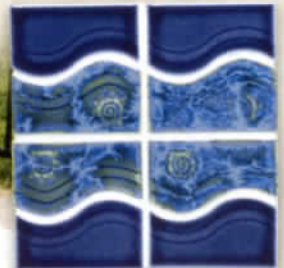

MAS NA 253

* MAS CP 120

TILE: MAS NA 252 COPING: SHELLSTONE