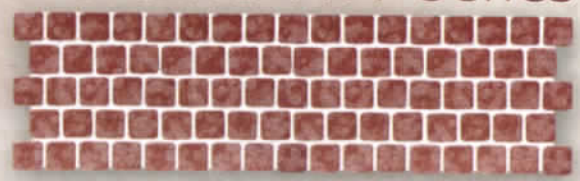

MAS 1x1 CLO

MAS 1x1 JUN

MAS 1x1 RAI

MAS 1x1 SUN

Shoreline 1 x 1 Series

1 Sheet = 1 SF 1 Box = 25 SF (25 Sheets)

TILE: MAS 1x1 JUN COPING: CHINO

Earth Stone Pebble Series