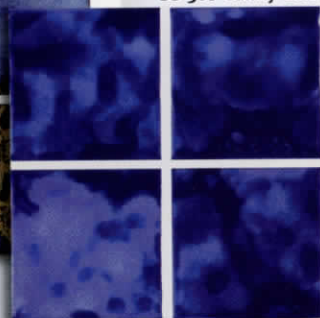

Seaside

1"X1" • 1 SHEET = 1.0 SQ. FT., 25.0 SQ. FT. PER BOX, **CLASS 1**
 3"X3" • 1 SHEET = 1.0 SQ. FT., 25.0 SQ. FT. PER BOX, **CLASS 1**

SEASIDE: Capturing a full range of gorgeous, multi-colored tones and hues, this engaging line as versatile as it is beautiful.

SS-301 Royal Blue

SS-302 Navy Blue

SS-304 Diamond Blue

SS-305 Cobalt Blue

SS-306 Enchante
(shown in pool)

SS-307 Terra Blue

SS-308 Galaxy Blue

Pearlescent

1"X1" • 1 SHEET = 1.0 SQ. FT., 25 SHEETS PER BOX, **CLASS 2**
 3"X3" • 1 SHEET = 1.0 SQ. FT., 25 SHEETS PER BOX, **CLASS 2**

PEARLESCENT: A sparkling, mother-of-pearl tile that must be seen to be believed.