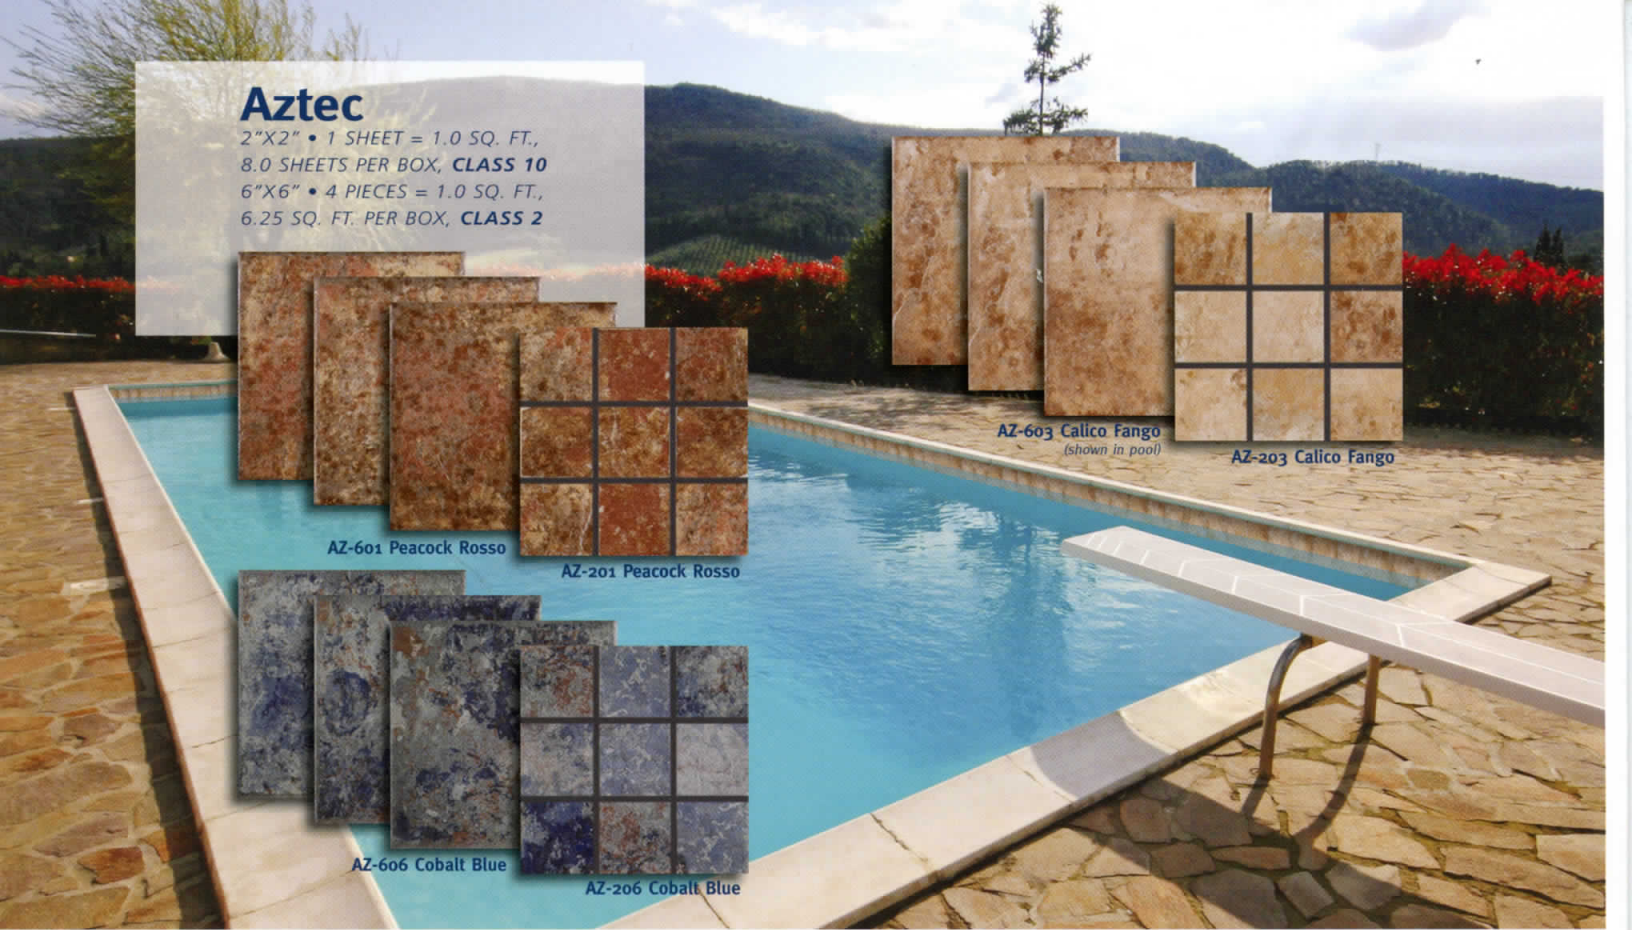

Hibiscus
27" x 31"

Clown Fish
9" x 9"

Angel Fish
9" x 13"

Surgeon Fish
6" x 10"

Reef Scene
57" x 100"

Scale and size variations are inherent in handcrafted mosaic art. All items are made to order. These variations are a trademark of handcrafted quality and add to the unique beauty of your individual mosaic. Our mosaic tiles are made using the traditional Byzantine method for maximum vibrancy and durability. We are proud to be a part of the mosaic art community.

All images and designs ©2008 - 2013 Aimglass.com

Introducing – Universal Tile

NEW PRODUCTS

2011 SUPPLEMENT to the Universal Tile Company Brochure

ADDING BRILLIANCE AND TRANQUILITY TO YOUR BACKYARD DECOR
UNIVERSAL TILE COMPANY
POOL & SPA TILE | DECKING | COPING | MOSAICS | DEPTH MARKERS

Aztec

2"X2" • 1 SHEET = 1.0 SQ. FT.,
8.0 SHEETS PER BOX, **CLASS 10**
6"X6" • 4 PIECES = 1.0 SQ. FT.,
6.25 SQ. FT. PER BOX, **CLASS 2**

Windstream

1"X1" • 1 SHEET = 1.0 SQ. FT.,
25.0 SHEETS PER BOX, **CLASS 1**
3"X3" • 1 SHEET = 1.0 SQ. FT.,
25.0 SHEETS PER BOX, **CLASS 1**
DECOS • 1 SHEET = 1.0 SQ. FT.,
25.0 SHEETS PER BOX, **CLASS 2**

Fire Island

1 SHEET = 1.0 SQ. FT., CLASS 7
11 SQ. FT. PER BOX

FI-200 Aquamarine

FI-400 Azul
(shown in pool)

NOTE: FIRE ISLAND works beautifully as an interior tile for backsplashes, counters, bath and accents, as well as outdoor pool / spa.