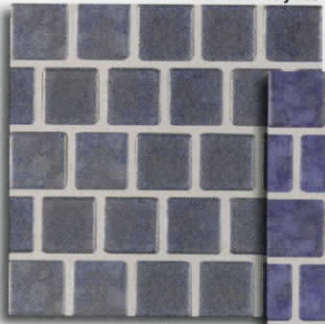

MY-110 Rendezvous