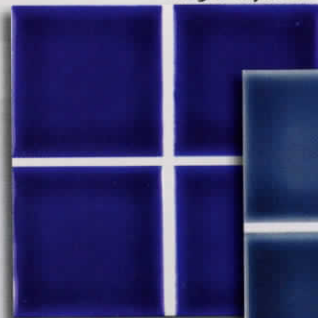

Seaside

1"X1" • 1 SHEET = 1.0 SQ. FT., 25.0 SQ. FT. PER BOX, **CLASS 1**
3"X3" • 1 SHEET = 1.0 SQ. FT., 25.0 SQ. FT. PER BOX, **CLASS 1**

SEASIDE: Capturing a full range of gorgeous, multi-colored tones and hues, this engaging line as versatile as it is beautiful.

SS-301 Royal Blue