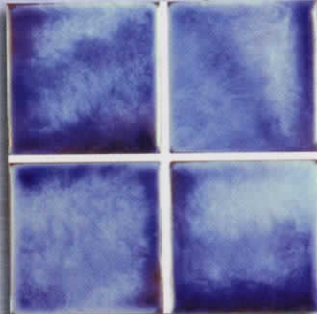

Blue
(shown in pool)

Giallo

Verde

VC-620 Light Blue
(shown in pool)

VC-320 Light Blue

VC-310 Dark Blue

Volcano

3"X3" • 1 SHEET = 1.08 SQ. FT., CLASS 3
21.6 SQFT PER BOX
6"X6" • 4 PIECES = 1.0 SQ. FT., CLASS 5
15.0 SQFT PER BOX

VOLCANO: An exquisite, vivid tile with a deep, glazed surface, the Volcano line features striking patterns and textures that move and shift with your pools rippling surface.

Copper

Copper Deco

Metal

6"X6" • 4 PIECES = 1.0 SQ. FT., CLASS 3
 10.5 SQ. FT. PER BOX
 DECOS PER PIECE