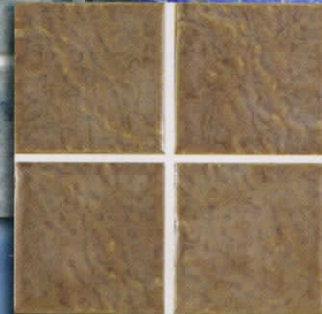

NS-9 Maui

NS-10 Oahu
(shown in pool)

NS-12 Kauai

NS-14 Diamond Head

Botanical

1 SHEET = 1.07 SQ. FT., 21.4 SQ. FT. PER BOX, CLASS 1

BUE-22 Marble Royal Blue

BUE-37 Teal Green
(shown in pool)