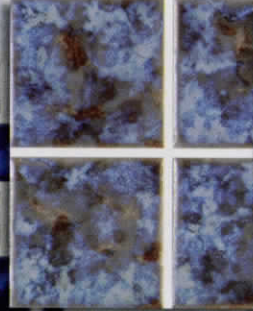

NOTE: available
3"x3" Down
Angle

NOTE: available
3"x3" Surface
Bullnose

CA-150 Shoreline

CA-151 Ancient Sea

CA-350 Shoreline

CA-351 Ancient Sea

CA-751 Ancient Sea

CA-750 Shoreline
(shown in pool)