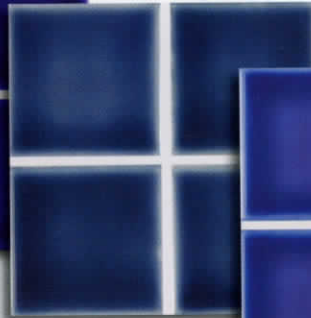

SS-302 Navy Blue