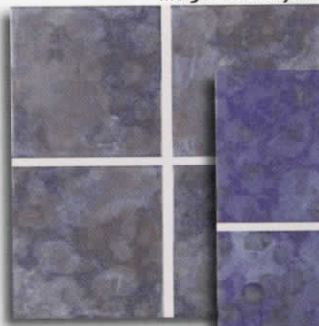

Mystique

1"X1" • 1 SHEET = 1.0 SQ. FT., CLASS 1
25 SHEETS PER BOX
3"X3" • 1 SHEET = 1.0 SQ. FT., CLASS 1
25 SHEETS PER BOX

MYSTIQUE: A dynamic natural tile with earthy textures and cool, refreshing colors. Capturing the colorful blues of pools, lakes, streams and ponds, this versatile line can be used for pool, spa, BBQs, fire pits and other outdoor amenities.

MY-310 Rendezvous