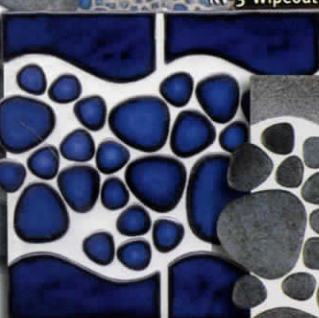

RV-3 Wipeout