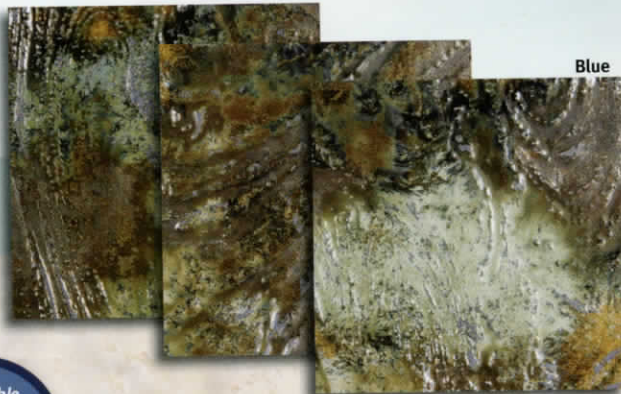

Nero
(shown in pool)

Blue