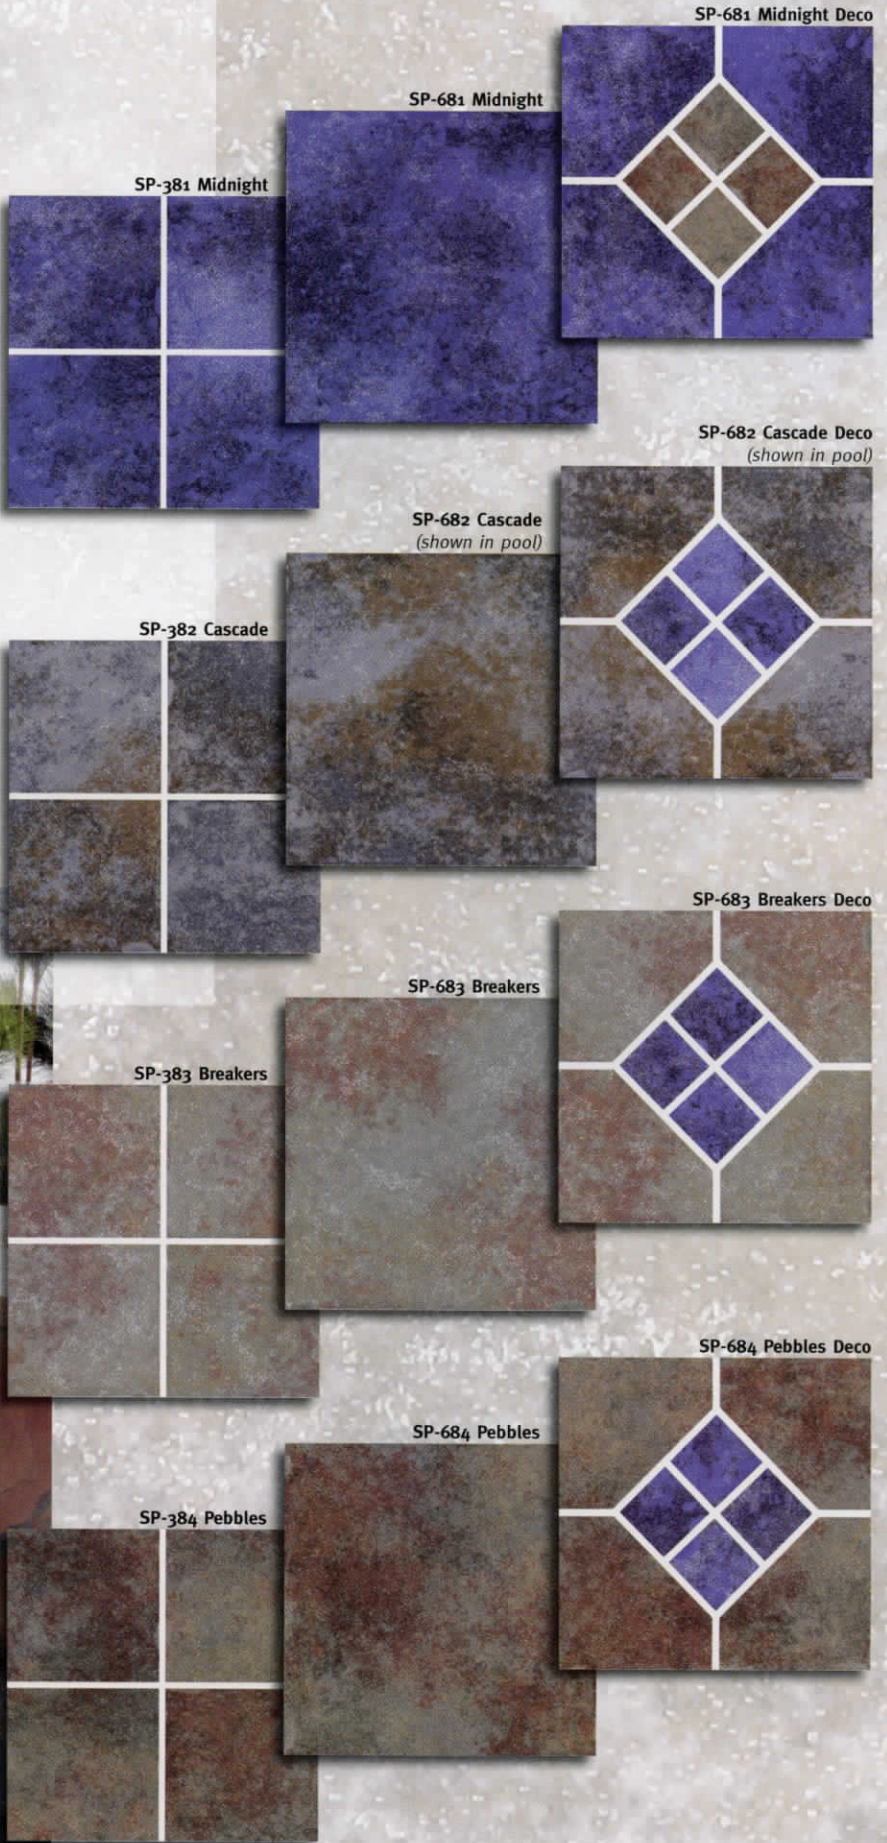

NOTE: available
3"x3" Down
Angle

NOTE: available
3"x3" and 6"x6"
Surface Bullnose

Stoney Point

3"x3" • 1 SHEET = 1.0 SQ. FT., CLASS 2
25 SQ. FT. PER BOX
6"x6" • 4 PIECES = 1.0 SQ. FT., CLASS 1
11.0 SQ. FT. PER BOX
DECOS PER PIECE

Stoney Point: Deeply textured with natural shifts in contrasting colors, this striking new tile line is a perfect choice to make a powerful statement with any pool / spa decor. Stop by to see its inherent beauty and watch how it interacts with the sunlight.