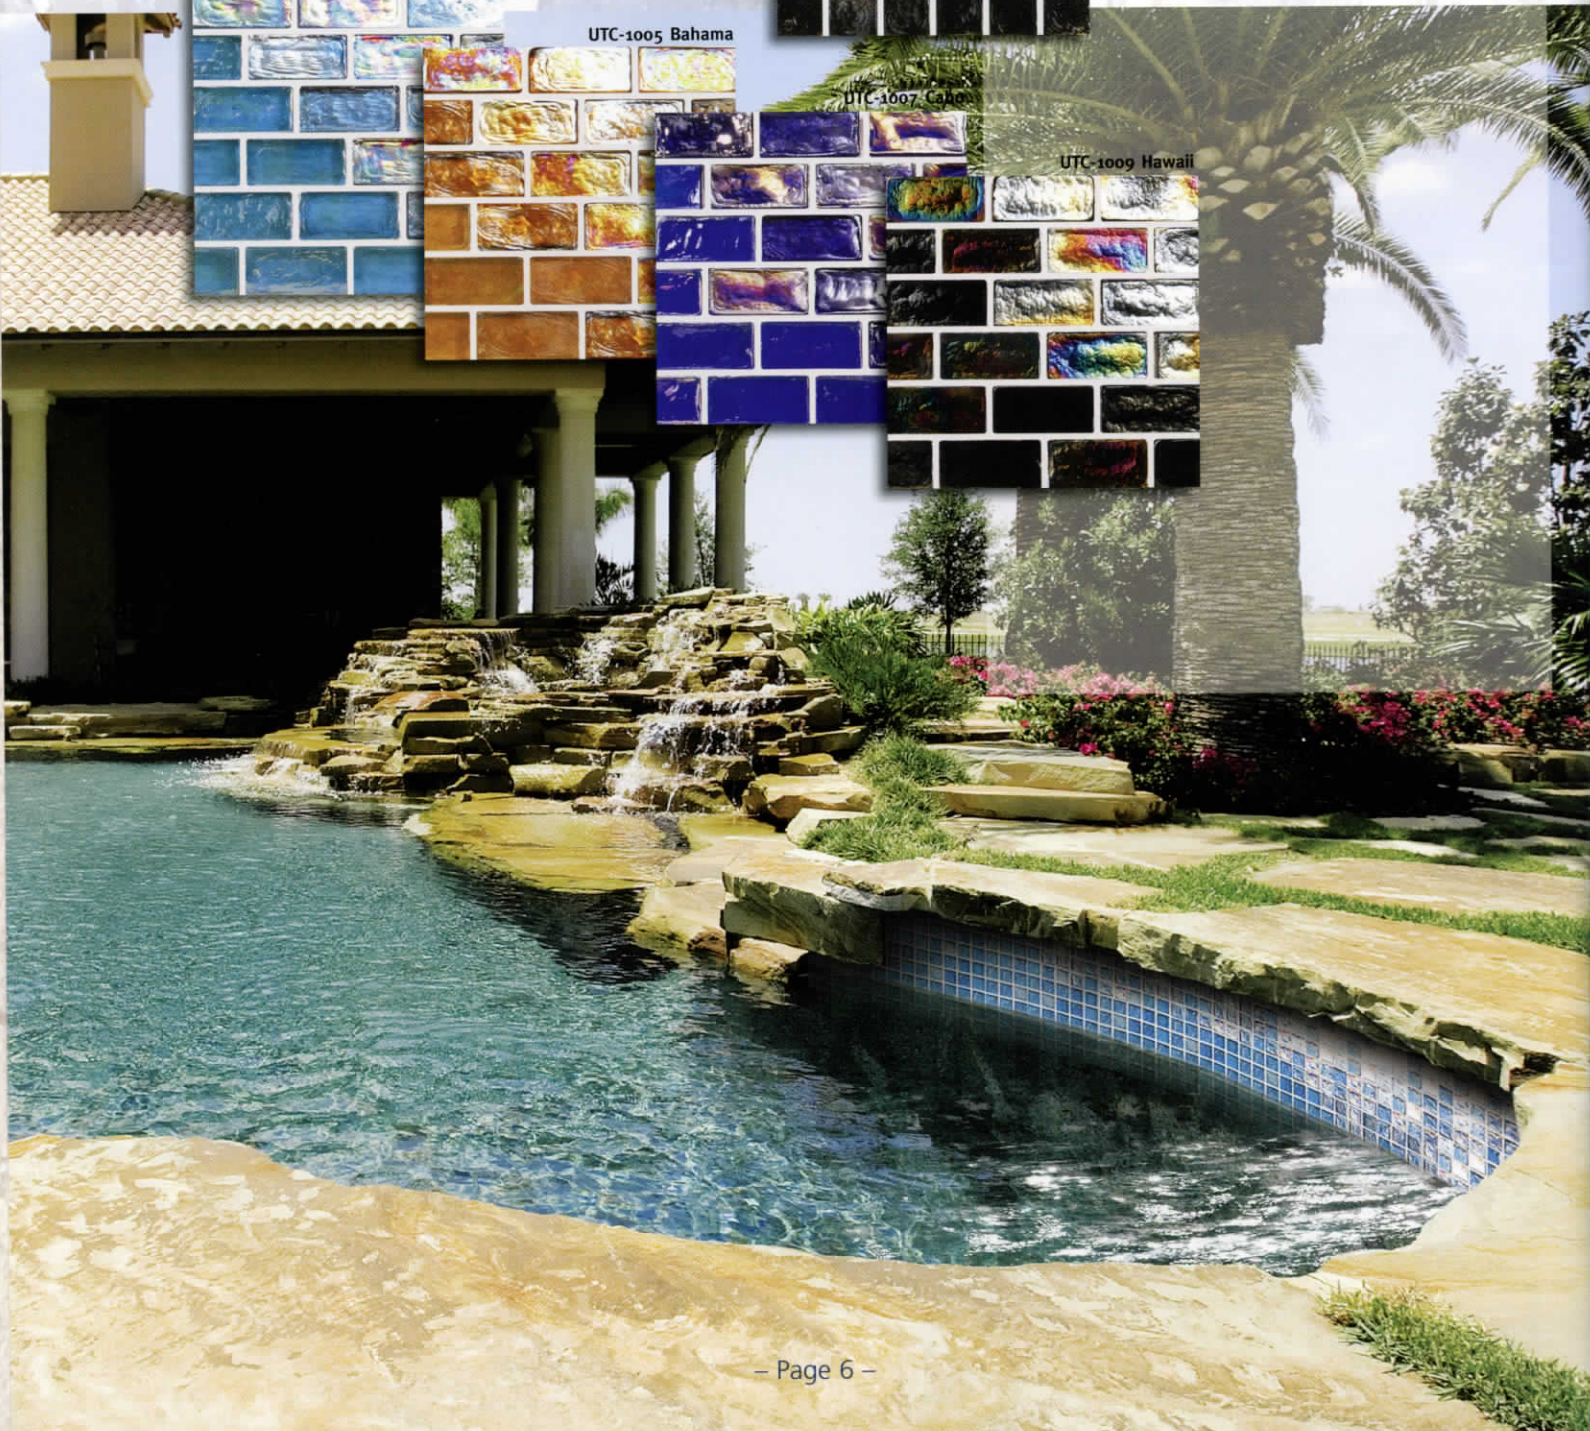

UTC-1003 Cancun

1"X1" • 1 SHEET = 1.0 SQ. FT., 6 SHEETS PER BOX, CLASS 7
1"X2" • 1 SHEET = 1.0 SQ. FT., 6 SHEETS PER BOX, CLASS 7

Paradise: Pearlescent reflections combine with deep, translucent colors on the Paradise glass tile line. Sunlight positively gleams off these tiles with rich, mother-of-pearl tones. Available in 1" x 1" and 1" x 2", these tiles are as versatile as they are aesthetic.