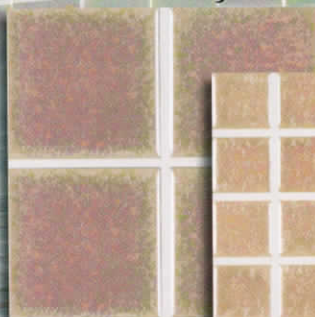

PS-310 Abalone