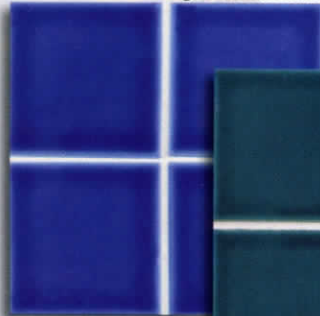

HM-320 Electric Blue