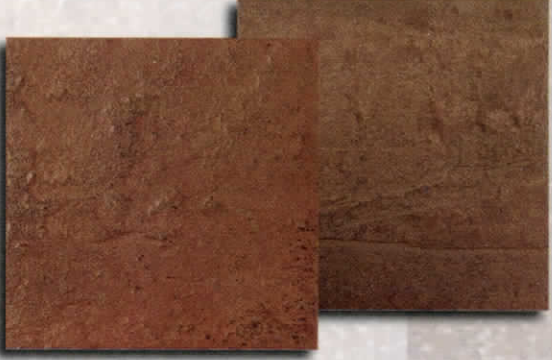

Sunset

Safari

6"X6" • 4 PIECES = 1.0 SQ. FT., CLASS 1
13.0 SQ. FT. PER BOX

Safari: Rustic textures and subtle shifts in color create a moving and dramatic tile. With its intricate blends of complementary colors, the Safari line offer a graceful and gorgeous look for your backyard entertainment decor. High quality and built to last, these tiles are a perfect choice to bring drama and beauty to any pool / spa design.