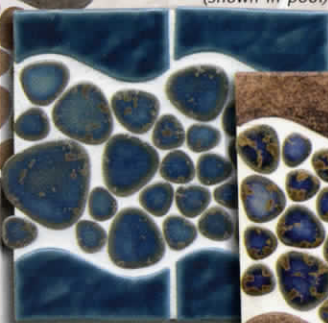

RV-2 Surf's Up

RV-3 Wipeout

RV-4 Rustic Blue

RV-5 Rustic Brown

RV-9 Hang Ten
(shown in pool)

RV-12 Coppertone

Surf Watch

1 SHEET = 1.05 SQ. FT., 21.0 SQ. FT. PER BOX, CLASS 3