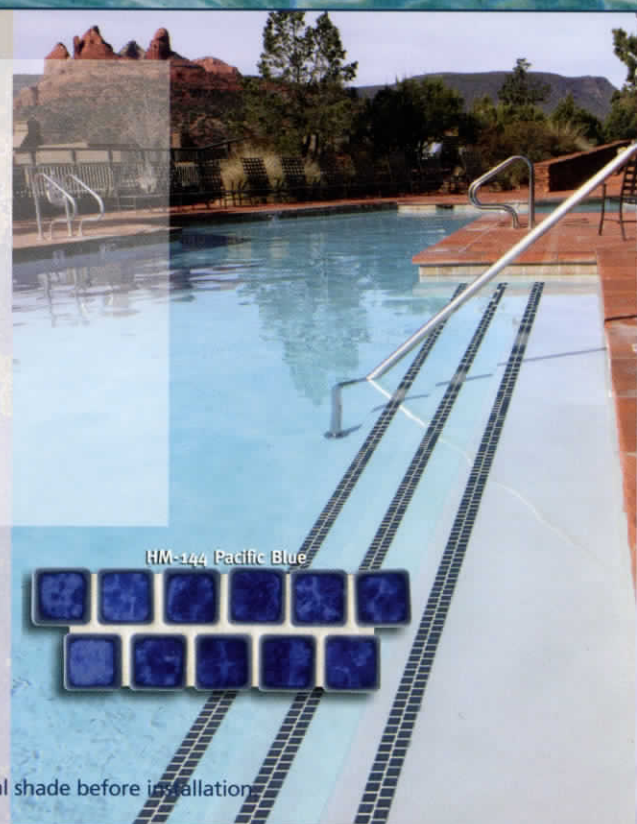

Available
in Down
Angle

Available
in Surface
Bullnose

Calypso

1"X1" • 1 SHEET = 1.0 SQ. FT., CLASS 4
25.0 SQ. FT. PER BOX
3"X3" • 1 SHEET = 1.0 SQ. FT., CLASS 2
25.0 SQ. FT. PER BOX
PATTERN • 1 SHEET = 1.0 SQ. FT.,
20.0 SQ. FT. PER BOX, CLASS 4

CALYPSO: The enticing Calypso tile is a naturally captivating stone with a polished surface. This amazing and versatile line can be used for a refined impression – on waterlines, BBQs and other backyard amenities.

NOTE: available
3"x3" Down
Angle

NOTE: available
3"x3" Surface
Bullnose