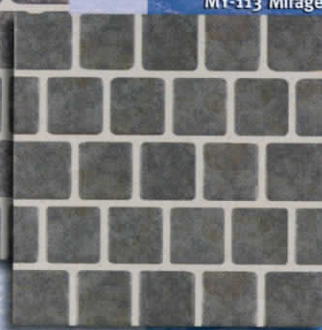

MY-110 Rendezvous

MY-111 Lagoon

MY-112 Thunderstorm

MY-113 Mirage

Moonbeam

1 SHEET = .98 SQ. FT., 19.6 SQ. FT. PER BOX, CLASS 1

MOONBEAM: A soft, undulating color palette and mosaic-like pattern graces this beautiful tile. When installed, the intrinsic patterns and flowing shifts of hue work together to create a rich, soothing design.