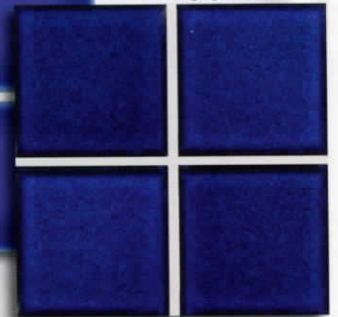

Seaside

1"X1" • 1 SHEET = 1.0 SQ. FT., 25.0 SQ. FT. PER BOX, **CLASS 1**
 3"X3" • 1 SHEET = 1.0 SQ. FT., 25.0 SQ. FT. PER BOX, **CLASS 1**

SEASIDE: Capturing a full range of gorgeous, multi-colored tones and hues, this engaging line as versatile as it is beautiful.

SS-301 Royal Blue

SS-302 Navy Blue

SS-304 Diamond Blue

SS-305 Cobalt Blue

SS-306 Enchante
(shown in pool)

SS-307 Terra Blue

SS-308 Galaxy Blue

Pearlescent