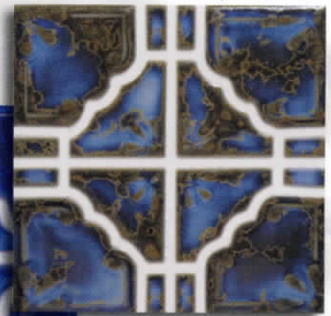

ME-807 Terra Blue