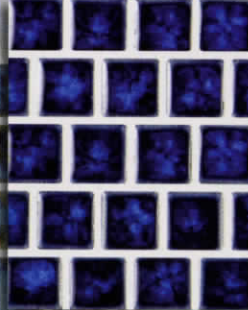

CA-151 Ancient Sea