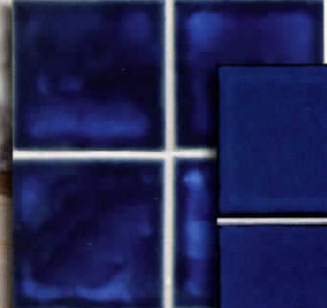

Harmony

1"X1" • 1 SHEET = 1.0 SQ. FT., 20.0 SQ. FT. PER BOX, CLASS 1
3"X3" • 1 SHEET = 1.05 SQ. FT., 21.0 SQ. FT. PER BOX, CLASS 1

HM-305 Marbled Blue