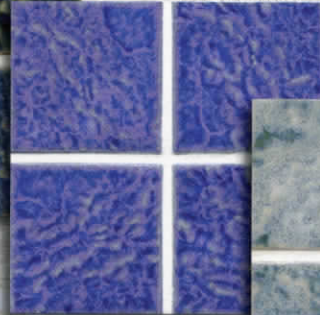

NS-10 Oahu
(shown in pool)