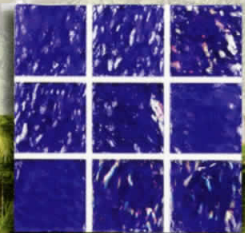

FI-400 Azul
(shown in pool)