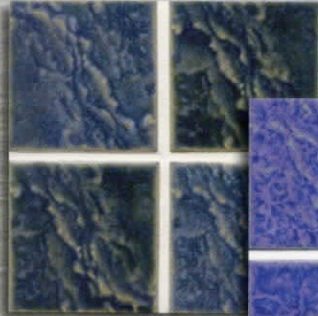

North Shore

1 SHEET = 1.08 SQ. FT., 21.6 SQ. FT. PER BOX, CLASS 1

NORTH SHORE: As cool and refreshing as an island breeze, these tiles evoke the magical beauty of Hawaii. Immerse yourself in the sparkling blue tones of the Hawaiian sea and sky, and feel the spirit of "Aloha."

NS-9 Maui