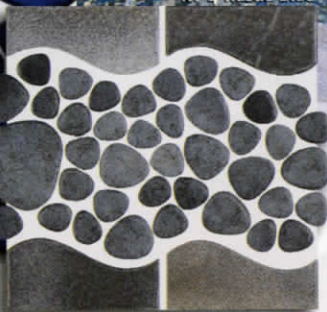

RV-4 Rustic Blue