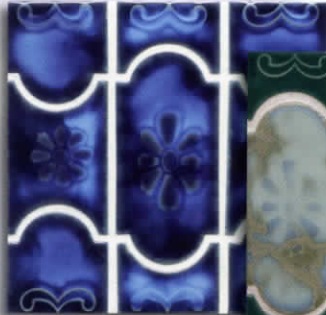

NS-9 Maui

NS-10 Oahu
(shown in pool)

NS-12 Kauai

NS-14 Diamond Head

Botanical

1 SHEET = 1.07 SQ. FT., 21.4 SQ. FT. PER BOX, CLASS 1

BUE-22 Marble Royal Blue

BUE-37 Teal Green
(shown in pool)