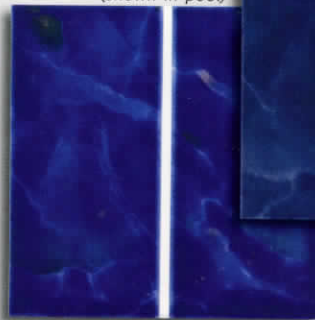

Marine Surf

1 SHEET = 1.06 SQ. FT., 21.2 SQ. FT. PER BOX, CLASS 3

MARINE SURF: Make a splash with these exciting and refreshing tiles. The cool ocean tones seem to flow across the tiles, giving a marvelous "wet look" to your pool or spa.

MS-361 Rincon
(shown in pool)