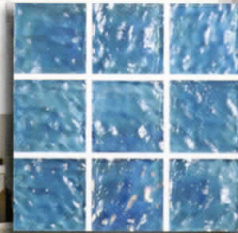

FI-200 Aquamarine