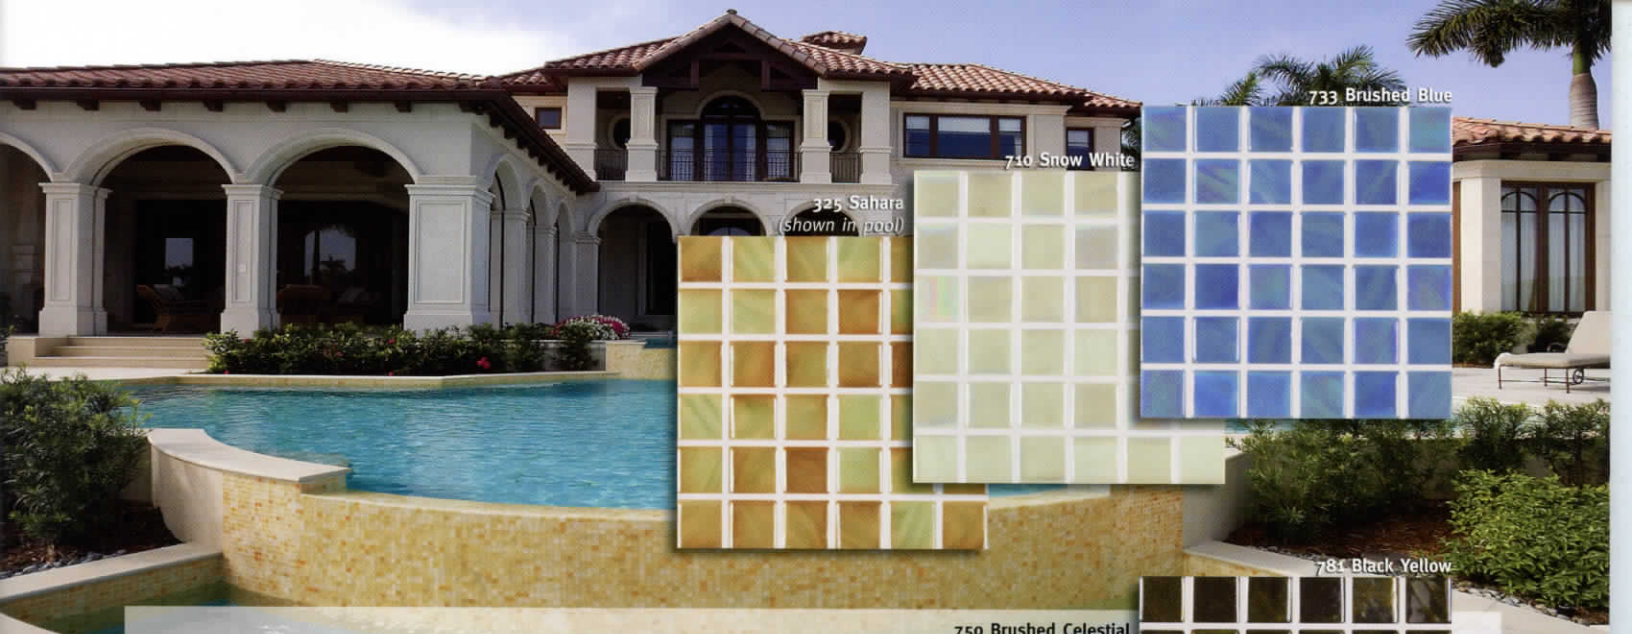

733 Brushed Blue

710 Snow White

325 Sahara
(shown in pool)

784 Black Yellow

750 Brushed Celestial

734 Brushed Dark Blue

Iridescent

1 SHEET = 1.0 SQ. FT., CLASS 9
20.0 SQ. FT. PER BOX

IRIDESCENT: Sparkling and dramatic, this glass tile line features captivating shifts in color and hue. Stop by our showroom to see how the tile works its magic in the sunlight.