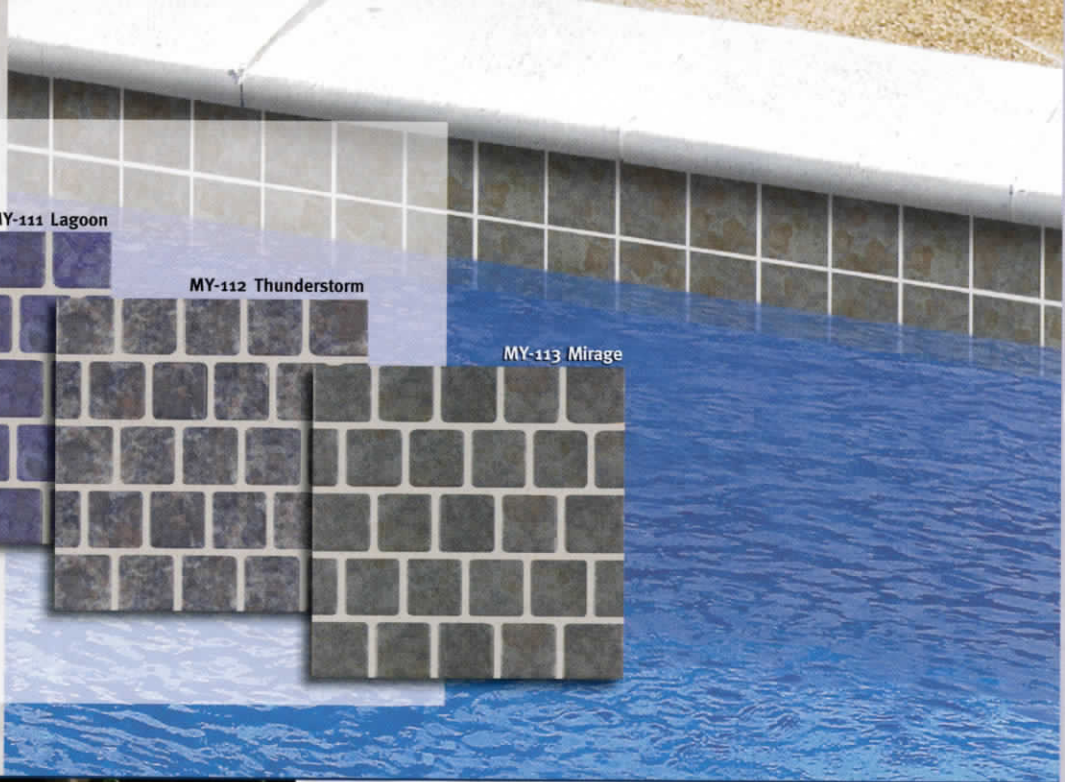

MY-110 Rendezvous

MY-111 Lagoon

MY-112 Thunderstorm

MY-113 Mirage

Moonbeam

1 SHEET = .98 SQ. FT., 19.6 SQ. FT. PER BOX, CLASS 1

MOONBEAM: A soft, undulating color palette and mosaic-like pattern graces this beautiful tile. When installed, the intrinsic patterns and flowing shifts of hue work together to create a rich, soothing design.

Earth Scapes

4 PIECES = 1.0 SQ. FT., 11.0 SQ. FT. PER BOX, CLASS 2

EARTH SCAPES: A naturally beautiful tile with a highly-textured, stone finish. This tile line features softly muted colors and smooth shifts of hue that will enhance the peacefulness of your pool and spa environment.