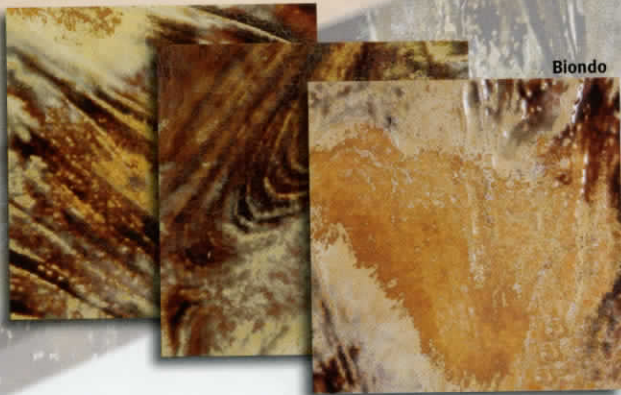

Tiramolla

4 PIECES = 1.0 SQ. FT., 7.25 SQ. FT. PER BOX, CLASS 4
DECOS PER PIECE

Tiramolla: One of the most engaging and dynamic tiles available, the Tira blends natural textures with bright splashes of color, and a rich, deep glaze for a one of a kind look.

NOTE: the Tiramolla Deco is available with any color Paradise glass center (see page 6) glass tile center.

Biondo