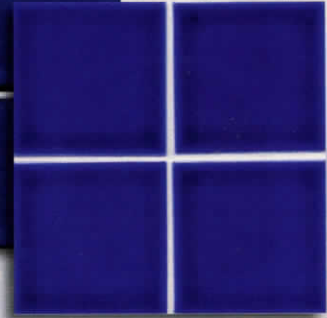

HM-310 Royal Blue
(shown in pool)