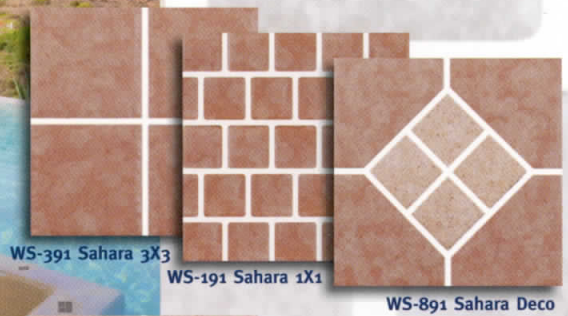

Windstream

1"X1" • 1 SHEET = 1.0 SQ. FT.,
25.0 SHEETS PER BOX, **CLASS 1**
3"X3" • 1 SHEET = 1.0 SQ. FT.,
25.0 SHEETS PER BOX, **CLASS 1**
DECOS • 1 SHEET = 1.0 SQ. FT.,
25.0 SHEETS PER BOX, **CLASS 2**