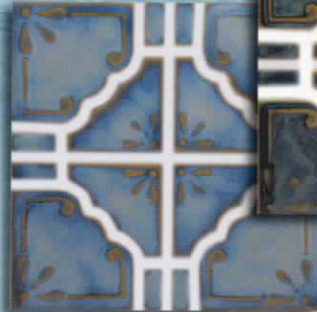

ME-21 Olive Blue