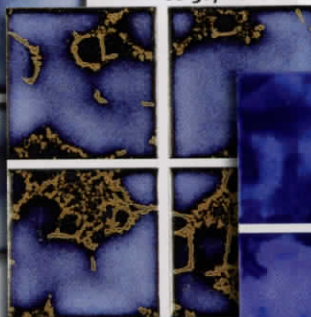

Seaside

1"X1" • 1 SHEET = 1.0 SQ. FT., 25.0 SQ. FT. PER BOX, **CLASS 1**
 3"X3" • 1 SHEET = 1.0 SQ. FT., 25.0 SQ. FT. PER BOX, **CLASS 1**

SEASIDE: Capturing a full range of gorgeous, multi-colored tones and hues, this engaging line as versatile as it is beautiful.

SS-301 Royal Blue

SS-302 Navy Blue

SS-304 Diamond Blue

SS-305 Cobalt Blue

SS-306 Enchante
(shown in pool)

SS-307 Terra Blue

SS-308 Galaxy Blue

Pearlescent

1"X1" • 1 SHEET = 1.0 SQ. FT., 25 SHEETS PER BOX, **CLASS 2**
 3"X3" • 1 SHEET = 1.0 SQ. FT., 25 SHEETS PER BOX, **CLASS 2**

PEARLESCENT: A sparkling, mother-of-pearl tile that must be seen to be believed.