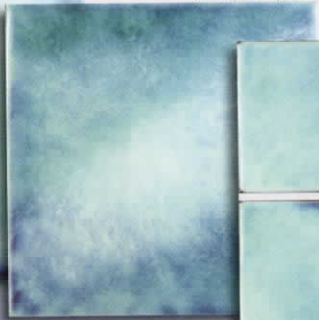

Blue
(shown in pool)

Giallo

Verde

VC-620 Light Blue
(shown in pool)

VC-320 Light Blue

VC-310 Dark Blue

Volcano

3"X3" • 1 SHEET = 1.08 SQ. FT., CLASS 3
21.6 SQFT PER BOX
6"X6" • 4 PIECES = 1.0 SQ. FT., CLASS 5
15.0 SQFT PER BOX