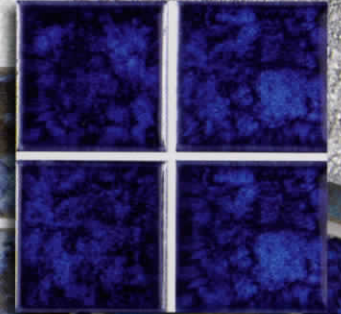

NOTE: available
3"x3" Down
Angle

NOTE: available
3"x3" Surface
Bullnose

CA-150 Shoreline

CA-151 Ancient Sea

CA-350 Shoreline

CA-351 Ancient Sea

CA-751 Ancient Sea

CA-750 Shoreline
(shown in pool)