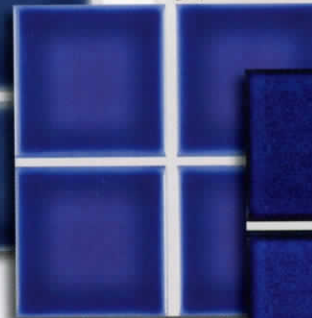

Seaside

1"X1" • 1 SHEET = 1.0 SQ. FT., 25.0 SQ. FT. PER BOX, **CLASS 1**
 3"X3" • 1 SHEET = 1.0 SQ. FT., 25.0 SQ. FT. PER BOX, **CLASS 1**

SEASIDE: Capturing a full range of gorgeous, multi-colored tones and hues, this engaging line as versatile as it is beautiful.

SS-301 Royal Blue

SS-302 Navy Blue

SS-304 Diamond Blue

SS-305 Cobalt Blue

SS-306 Enchante
(shown in pool)

SS-307 Terra Blue

SS-308 Galaxy Blue

Pearlescent