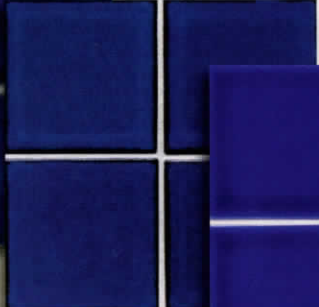

HM-306 Cobalt Blue