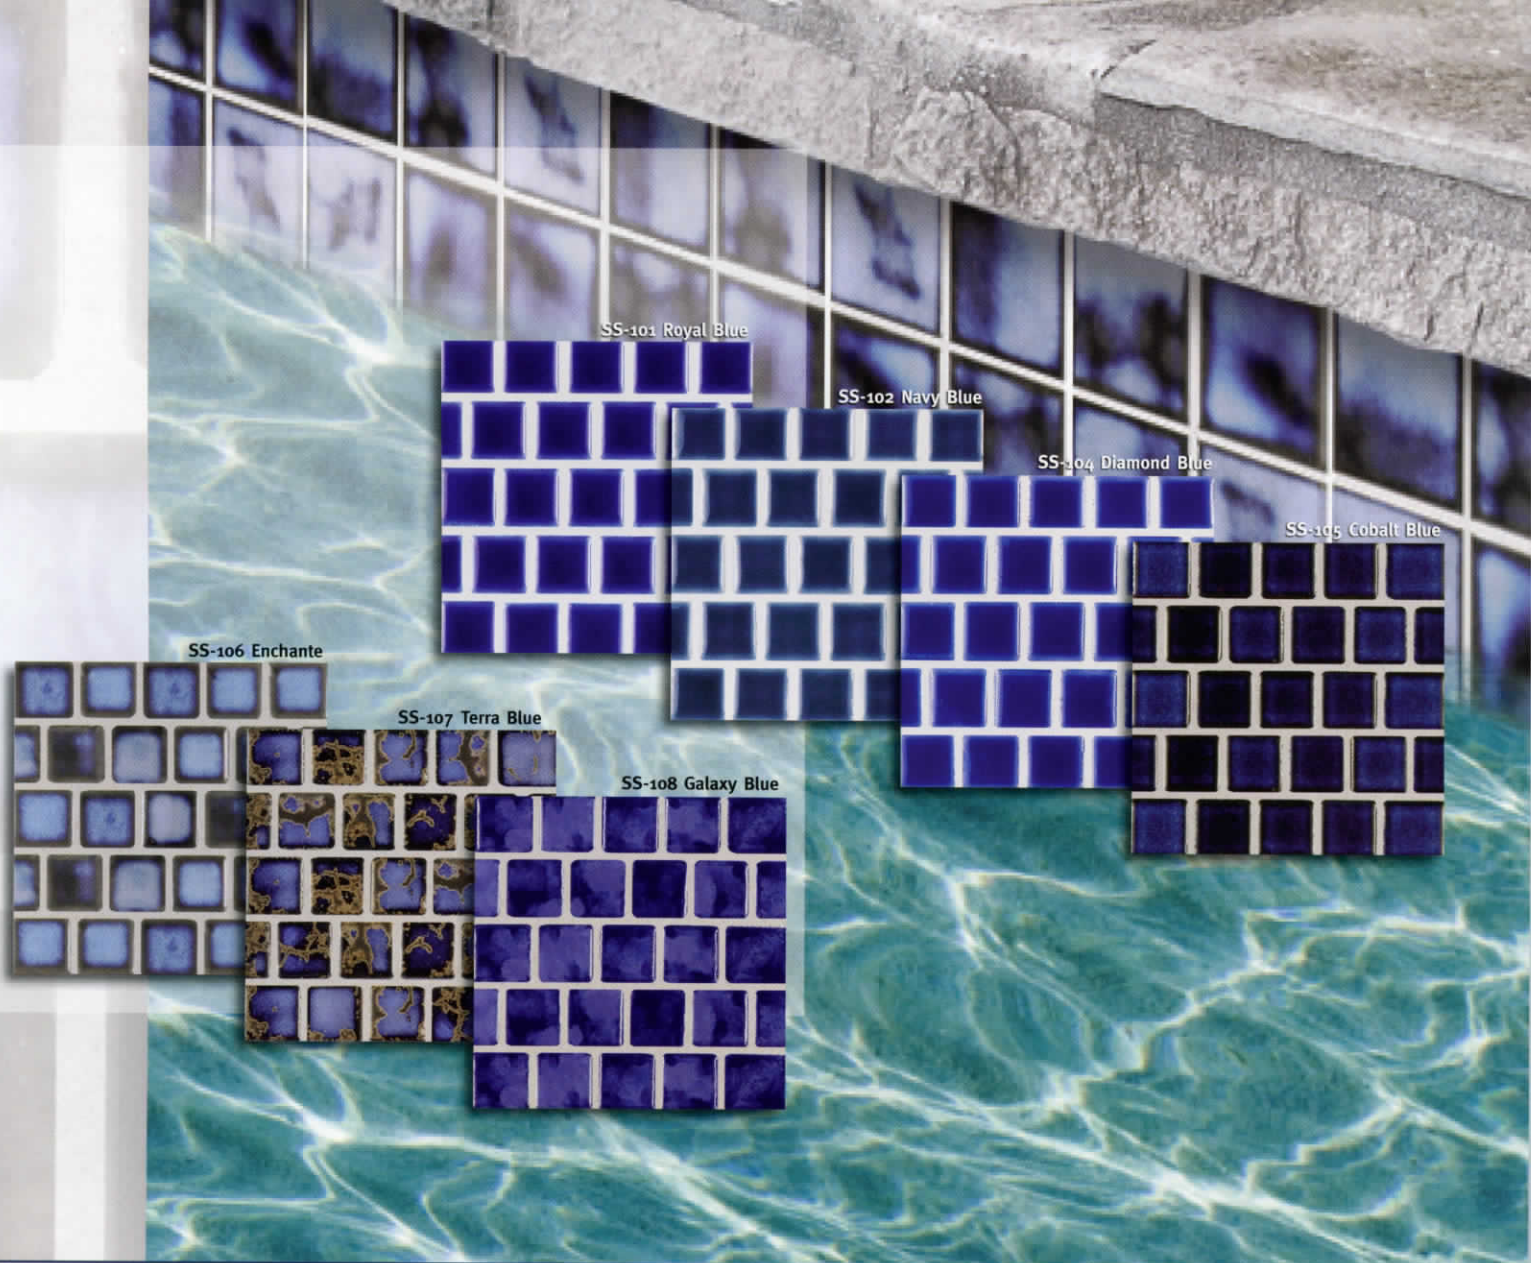

NOTE: available
3"X3" Down
Angle

NOTE: available
3"X3" Surface
Bullnose

PS-310 Abalone

PS-110 Abalone

PS-312 Dawn

PS-112 Dawn

SS-309 Pearl
(shown in pool)

SS-109 Pearl

SS-101 Royal Blue

SS-102 Navy Blue

SS-104 Diamond Blue

SS-105 Cobalt Blue

SS-106 Enchante

SS-107 Terra Blue

SS-108 Galaxy Blue

Mayan