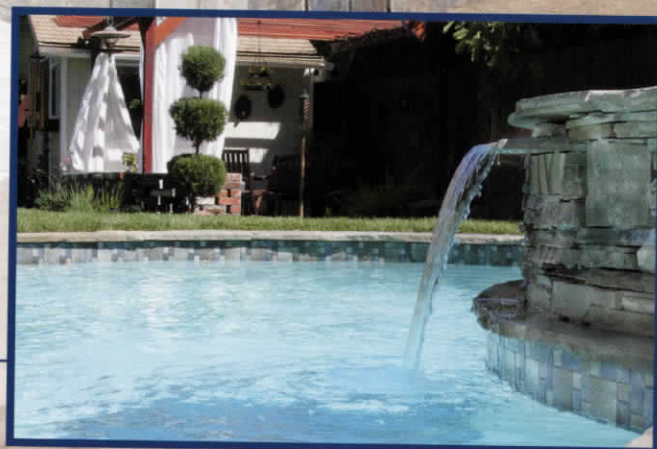

1"X1" • 1 SHEET = 1.0 SQ. FT., 20 SHEETS PER BOX, CLASS 4
3"X3" • 1 SHEET = 1.05 SQ. FT., 21.0 SQ. FT. PER BOX, CLASS 3
MOSAIC • 1 SHEET = 1.05 SQ. FT., 21.0 SQ. FT. PER BOX, CLASS 4

INDIAN CREEK: Deep, rich tones and a gorgeous texture bring a distinctive look to this tile. The subtly shifting marbled colors and varied patterns give the appearance of a custom mosaic.