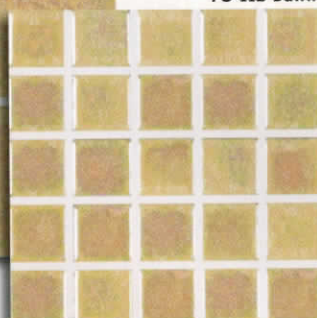

PS-112 Dawn