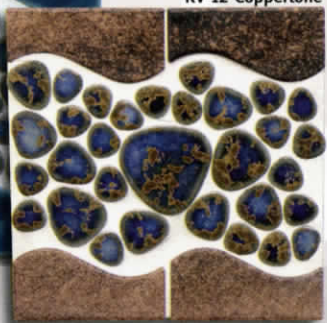

RV-2 Surf's Up

RV-3 Wipeout

RV-4 Rustic Blue

RV-5 Rustic Brown

RV-9 Hang Ten
(shown in pool)

RV-12 Coppertone

Surf Watch

1 SHEET = 1.05 SQ. FT., 21.0 SQ. FT. PER BOX, CLASS 3

SURF WATCH: Bubbles burst from the waves of these tiles, capturing the feel of the ocean. Take the plunge, and let your imagination run free with this appealing line.

Harmony

1"X1" • 1 SHEET = 1.0 SQ. FT., 20.0 SQ. FT. PER BOX, CLASS 1
3"X3" • 1 SHEET = 1.05 SQ. FT., 21.0 SQ. FT. PER BOX, CLASS 1