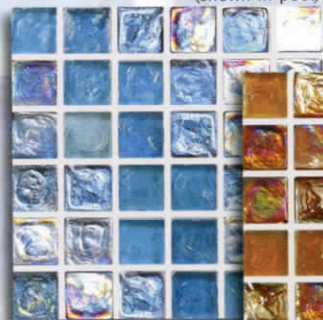

Paradise Dream Jewels

UTC-003 Cancun
(shown in pool)