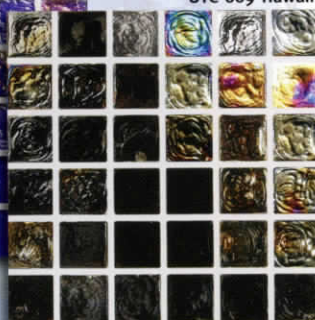

Paradise Dream Jewels

UTC-003 Cancun
(shown in pool)

UTC-005 Bahama

UTC-007 Cabo

UTC-009 Hawaii

UTC-1003 Cancun

UTC-1005 Bahama

UTC-1007 Cabo

733 Brushed Blue

710 Snow White

325 Sahara
(shown in pool)

784 Black Yellow

750 Brushed Celestial

734 Brushed Dark Blue

Iridescent

1 SHEET = 1.0 SQ. FT., CLASS 9
20.0 SQ. FT. PER BOX