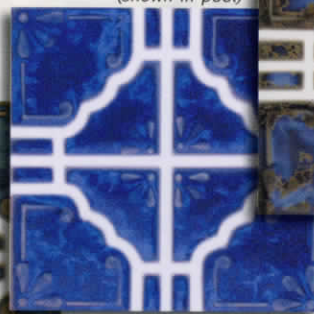

ME-44 Lake Blue
(shown in pool)