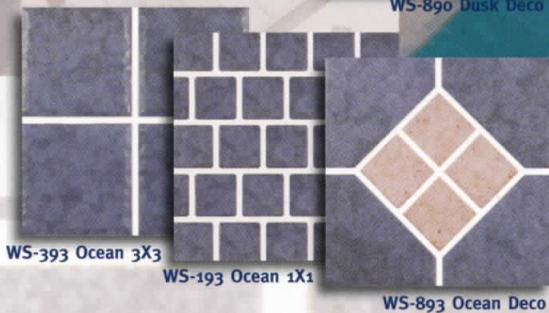

Hibiscus
27" x 31"

Clown Fish
9" x 9"

Angel Fish
9" x 13"

Surgeon Fish
6" x 10"

Reef Scene
57" x 100"

Scale and size variations are inherent in handcrafted mosaic art. All items are made to order. These variations are a trademark of handcrafted quality and add to the unique beauty of your individual mosaic. Our mosaic tiles are made using the traditional Byzantine method for maximum vibrancy and durability. We are proud to be a part of the mosaic art community.

All images and designs ©2008 - 2013 Aimglass.com

Introducing – Universal Tile

NEW PRODUCTS

2011 SUPPLEMENT to the Universal Tile Company Brochure

ADDING BRILLIANCE AND TRANQUILITY TO YOUR BACKYARD DECOR
UNIVERSAL TILE COMPANY
POOL & SPA TILE | DECKING | COPING | MOSAICS | DEPTH MARKERS

Aztec

2"X2" • 1 SHEET = 1.0 SQ. FT.,
8.0 SHEETS PER BOX, **CLASS 10**
6"X6" • 4 PIECES = 1.0 SQ. FT.,
6.25 SQ. FT. PER BOX, **CLASS 2**

Windstream

1"X1" • 1 SHEET = 1.0 SQ. FT.,
25.0 SHEETS PER BOX, **CLASS 1**
3"X3" • 1 SHEET = 1.0 SQ. FT.,
25.0 SHEETS PER BOX, **CLASS 1**
DECOS • 1 SHEET = 1.0 SQ. FT.,
25.0 SHEETS PER BOX, **CLASS 2**