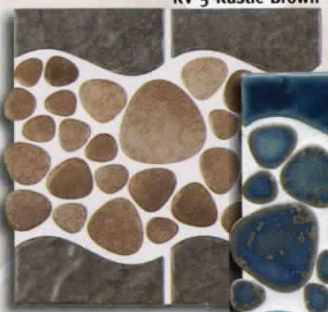

RV-2 Surf's Up

RV-3 Wipeout

RV-4 Rustic Blue

RV-5 Rustic Brown

RV-9 Hang Ten
(shown in pool)

RV-12 Coppertone

Surf Watch

1 SHEET = 1.05 SQ. FT., 21.0 SQ. FT. PER BOX, CLASS 3