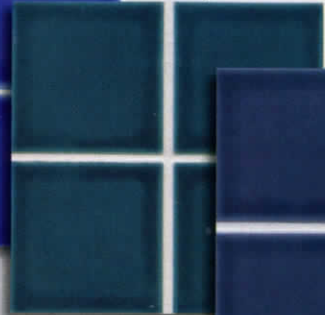

HM-328 Teal Blue