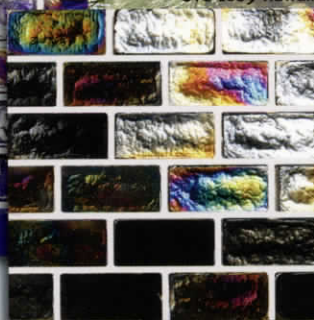

UTC-1009 Hawaii