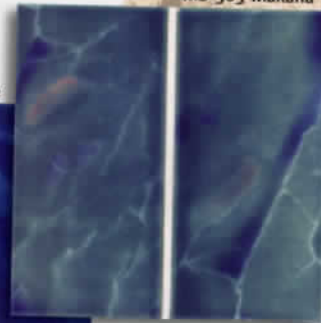

MS-363 Makaha