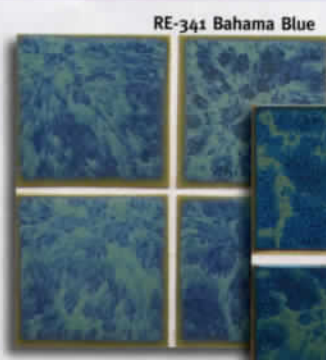

Earth Scapes

4 PIECES = 1.0 SQ. FT. NOMINAL

EARTH SCAPES: A naturally beautiful tile with a highly-textured, stone finish. This tile line features softly muted colors and smooth shifts of hue that will enhance the peacefulness of your pool and spa environment.

Reflection

• 1 SHEET = 1.05 SQ. FT.

REFLECTION: Indulge yourself in the tranquility and serenity of these appealing tiles. Refreshing shades of blue and a dappled appearance offer a soothing wash of color to surround you.