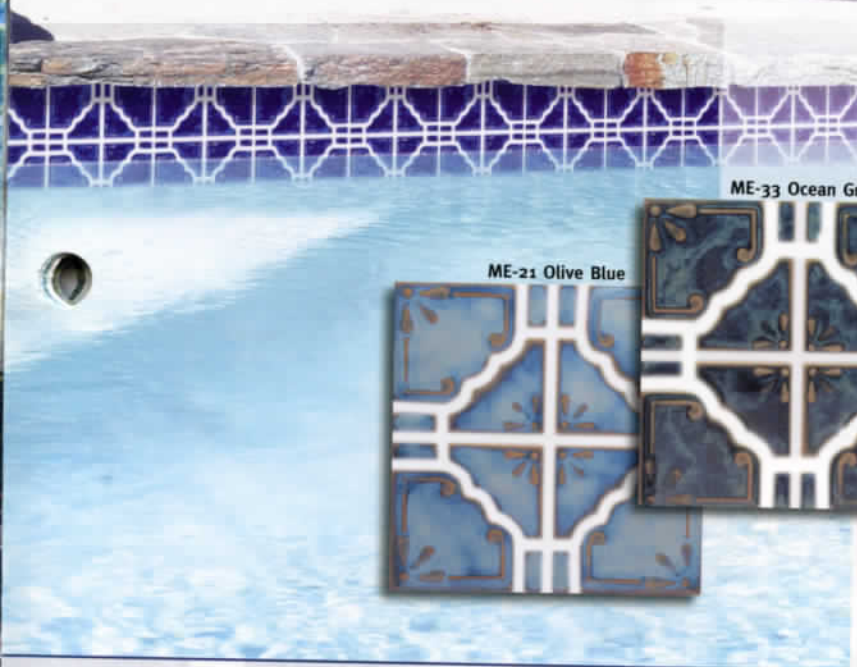

# Moonbeam

• ME TILES: 1 SHEET = .98 SQ. FT.

**MOONBEAM:** A soft, undulating color palette and mosaic-like pattern graces this beautiful tile. When installed, the intrinsic patterns and flowing shifts of hue work together to create a rich, soothing design.