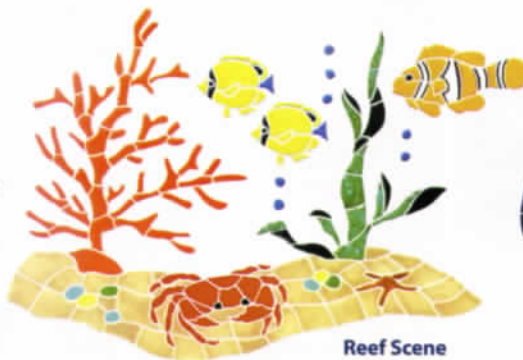

**Seashell, baby**  
5" x 5"  
coral, dark blue,  
light blue, green,  
or tan

**Sanddollar, baby**  
5" x 5"  
coral, dark blue,  
light blue, green,  
or tan

**Masked Butterfly Fish**  
6" x 8"

**Reef Scene**  
21" x 33"

**In Your Face Shark**  
38" x 42"

**Blue Swimmer Crab**  
7" x 12"

**Crab, baby**  
6" x 7"  
blue, tan or teal

\* Available but not pictured

Shape and size variations are inherent characteristics in all handcrafted ceramic tile products. These variations are a trademark of handcrafted quality and add to the unique beauty of your individual mosaic. Our mosaic tile has passed ASTM C1028 Standard Test Method for resistance to freeze-thaw cycling, and is superior to normal pool chemicals. We guarantee our mosaics for life.