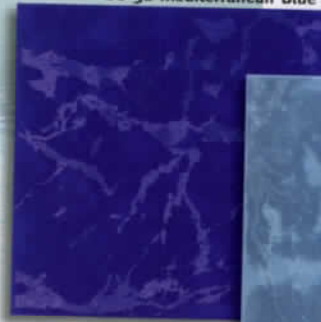

Seven Seas

6"X6" TILE • 4 PIECES = 1.0 SQ. FT. NOMINAL

SEVEN SEAS: Bring the beauty of the world's most inspiring waters into your own world with these striking tiles. You can almost feel the rhythm of the sea in the gentle marbling and deep marine tones.

SS-32 Mediterranean Blue