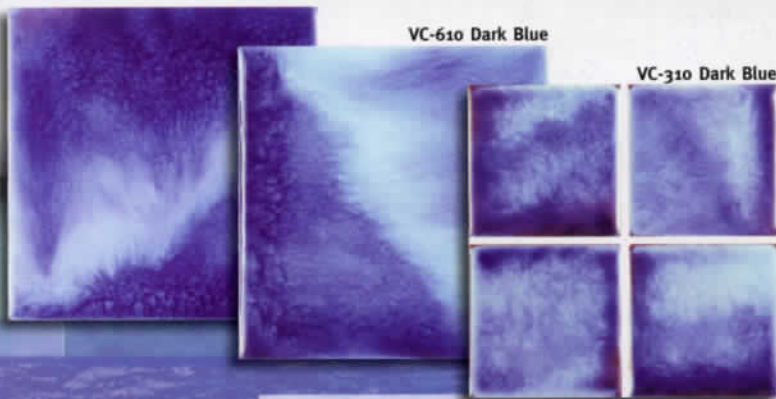

**Grigio**

Biondo

Blue

Nero  
(shown in pool)

# Latino

4 PIECES = 1.0 SQ. FT. NOMINAL

**LATINO:** This rugged, highly textured line has a multitude of subtle colors running through each piece. With it's natural textures, wide shade variations and earthy tones, this tile should be a beautiful focal point for any pool / spa decor.

Blue  
(shown in pool)

Giallo

Verde

VC-610 Dark Blue

VC-310 Dark Blue

VC-620 Light Blue  
(shown in pool)

VC-620 Light Blue