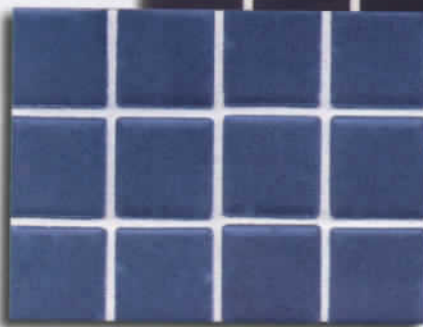

## Unglazed

AVAILABLE IN 1"X1" AND 2"X2"

• 1 SHEET = 2.0 SQ. FT.

Blue

Black

See our complete line of unglazed 2"x2" tiles and depth markers for commercial and residential pools.