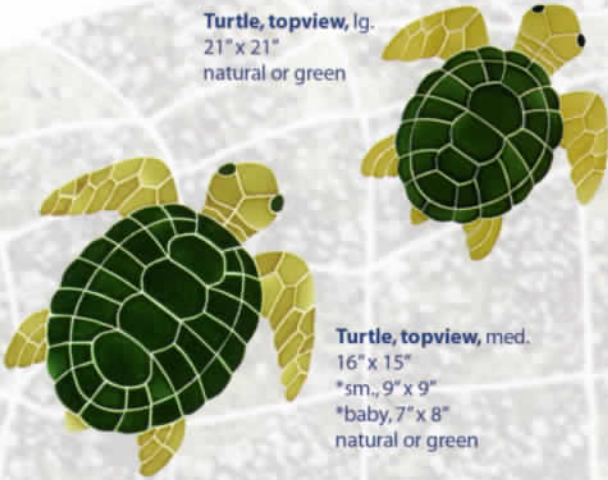

Turtle, topview, lg.
21" x 21"
natural or green