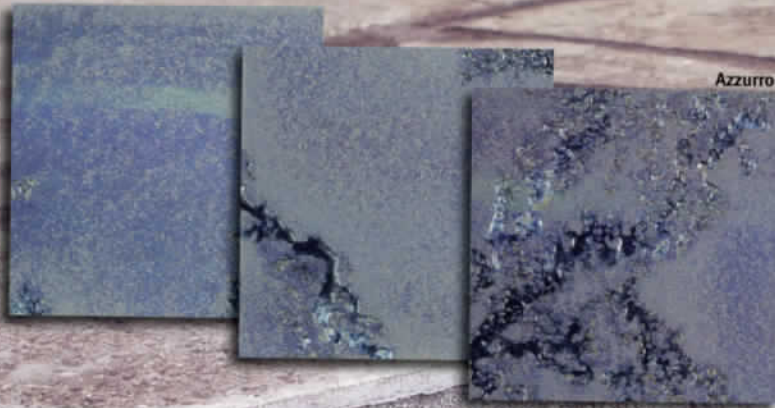

# Americana

• 1 SHEET = 1.03 SQ. FT.

AA-2121 Brown

AA-7400 Blue/White  
(shown in pool)

AA-8121 Terra

**AMERICANA:** Inspired by the dusty panoramas of the high desert, this new deco tile mixes a soft color palette with a beautiful embossed pattern.

Azzurro

Grigio  
*(shown in pool)*

Nero