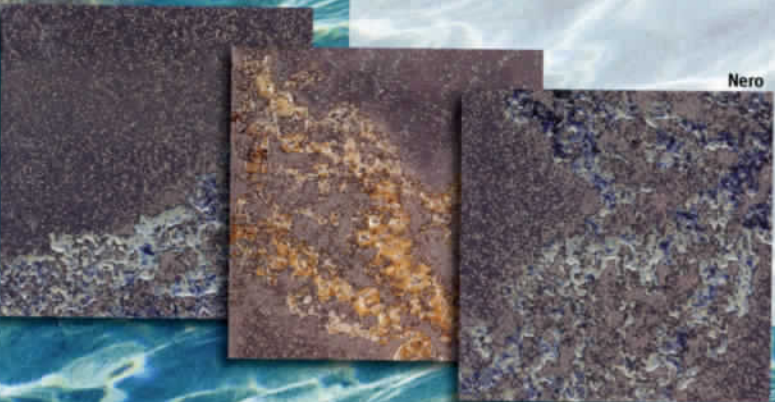

# Americana

• 1 SHEET = 1.03 SQ. FT.

AA-2121 Brown

AA-7400 Blue/White  
(shown in pool)

AA-8121 Terra

**AMERICANA:** Inspired by the dusty panoramas of the high desert, this new deco tile mixes a soft color palette with a beautiful embossed pattern.

Azzurro

Grigio  
*(shown in pool)*

Nero