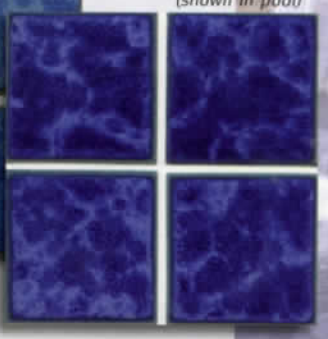

RE-343 Atlantic Green

RE-344 Pacific Blue
(shown in pool)

Reflection

• 1 SHEET = 1.05 SQ. FT.

REFLECTION: Indulge yourself in the tranquility and serenity of these appealing tiles. Refreshing shades of blue and a dappled appearance offer a soothing wash of color to surround you.