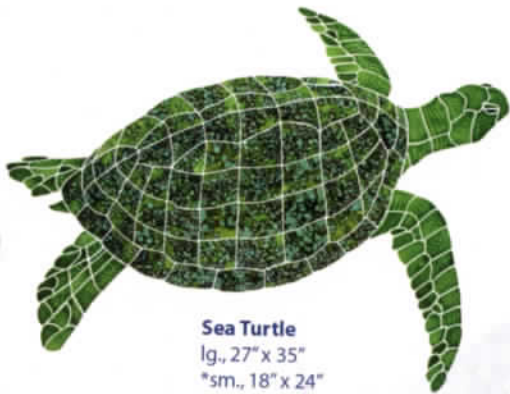

**NEW FOR 2008**

**Hibiscus Trio**  
8" x 12"  
purple, blue or red

**Hibiscus Vine**  
11" x 36"  
red, purple or blue

**Footprints, lg.**  
10" x 10"  
blue or tan

**Board Shorts and Yellow Polka Dot Bikini**

**Hibiscus Turtle**  
24" x 24"  
blue, purple or red

**Flip Flops**  
10" x 10"

**Footprints, med.**  
8" x 8"  
blue or tan

**Footprints, sm.**  
6" x 6"  
blue or tan

**Sea Turtle**  
lg., 27" x 35"  
\*sm., 18" x 24"

**Tropical Hibiscus**  
10" x 9"

**Bottlenose Dolphin Upward**  
23" x 53"

**Loggerhead Turtle**  
lg., 36" x 38"  
sm., 28" x 29"

**Hibiscus**  
27" x 35"

**Clown Fish**  
9" x 8"

**Surgeon Fish**  
6" x 10"