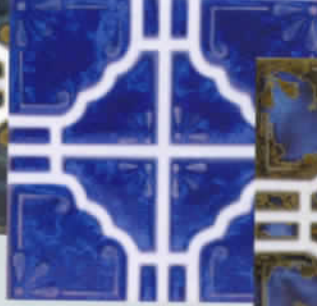

ME-44 Lake Blue