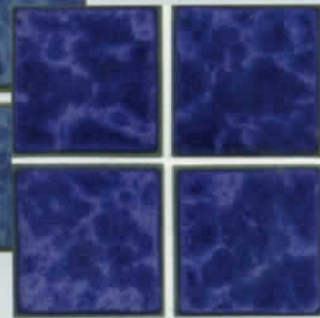

RE-344 Pacific Blue