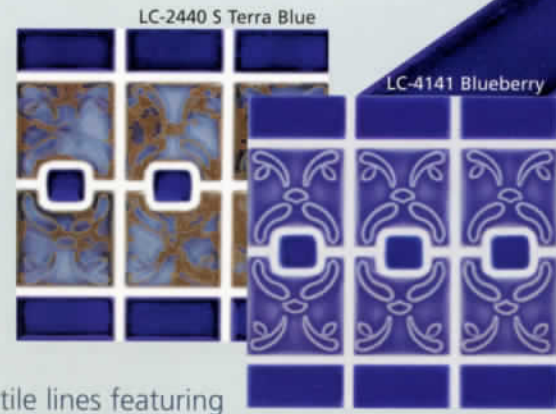

ASTOR

6"X6" TILE • 4 PIECES = 1.0 SQ. FT NOMINAL.

U-71

• 1 SHEET = 1.08 SQ. FT.

LUCIANA

• 1 SHEET = 1.15 SQ. FT.

U-71 Cobalt

LC-2440 S Terra Blue