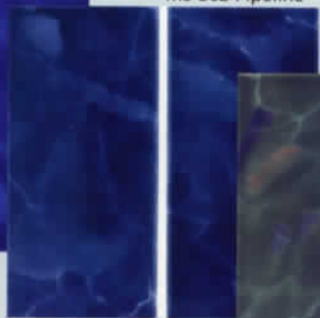

MS-362 Pipeline