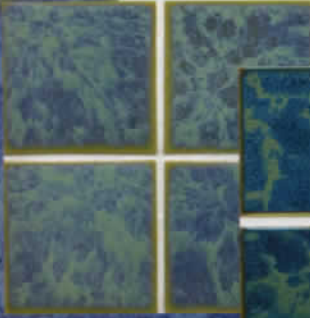

RE-343 Atlantic Green

REFLECTION

• 1 SHEET = 1.05 SQ. FT.

REFLECTION: Indulge yourself in the tranquility and serenity of these appealing tiles. Refreshing shades of blue and a dappled appearance offer a soothing wash of color to surround you.

RE-341 Bahama Blue