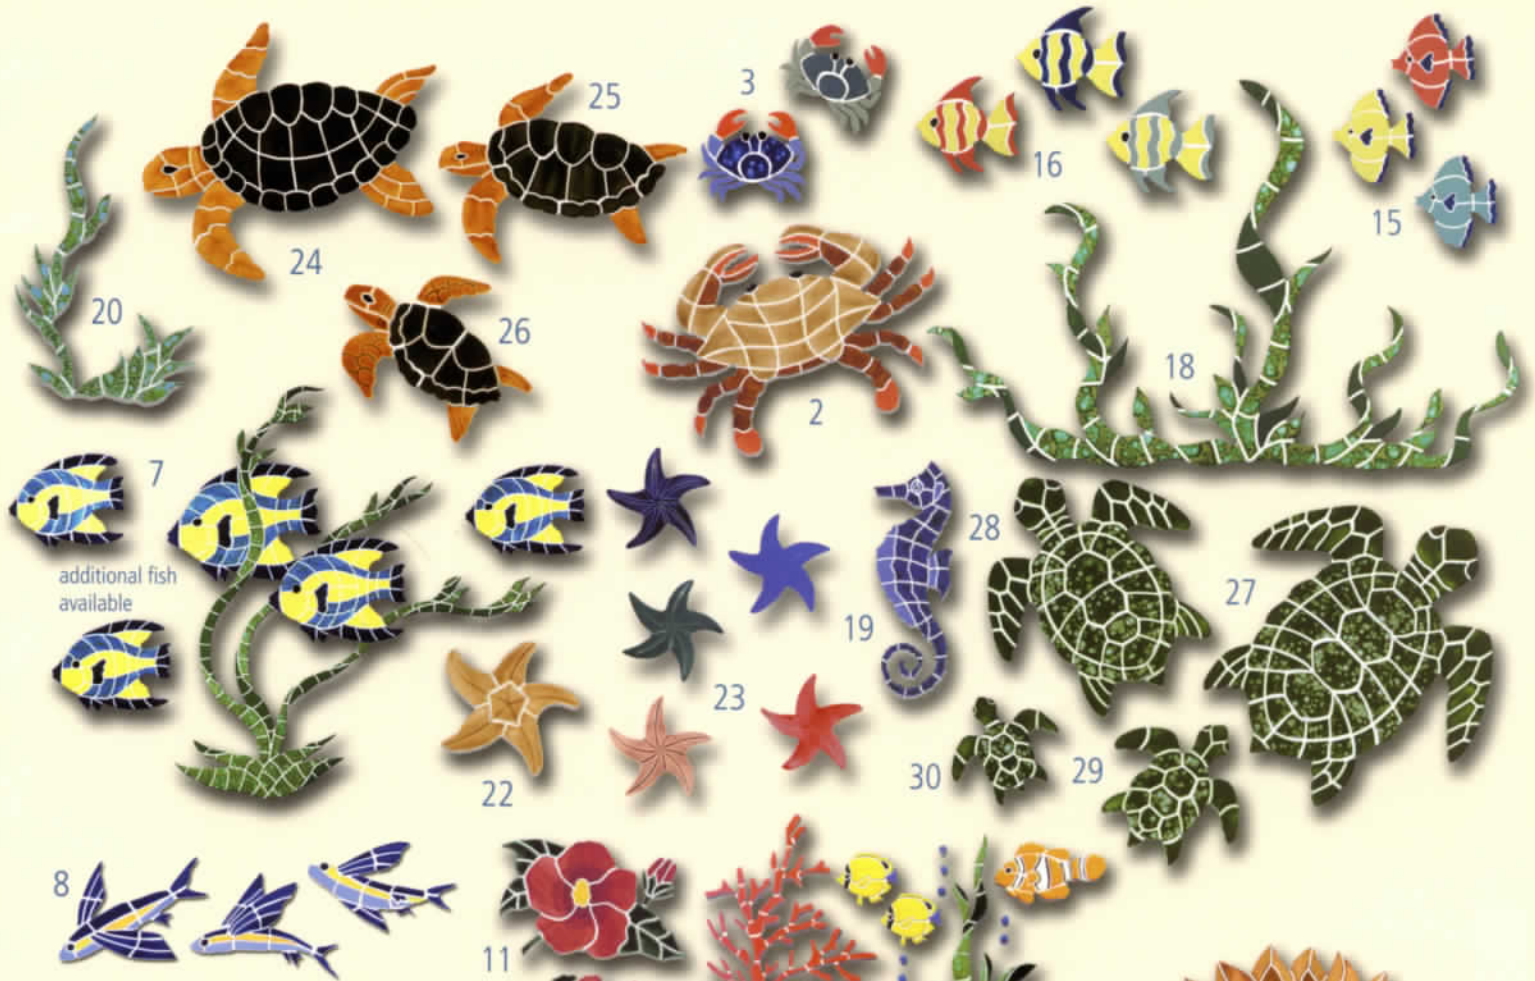

UNGLAZED AVAILABLE IN
1"x1" AND 2"x2"
• 1 SHEET = 2.0 SQ. FT.

Black

Blue

DEPTH MARKERS

• 4 PIECES = 1.0 SQ. FT. NOMINAL

NO DIV

8 1/2

NO DIV

6 1/2

See our complete line of unglazed 2"x2" tiles and depth markers for commercial and residential pools.

MOSAICS

Mosaics come in a variety of sizes. Contact Universal Tile for more information.

Please ask your Universal Tile sale representative for a brochure showcasing our complete line and custom capabilities.

Artistry in Mosaics Inc

Shade and size variations are inherent characteristics in all handcrafted ceramic tile products. These variations are a trademark of handcrafted quality and add to the unique beauty of your individual mosaic.

Please ask your salesperson for more information.

- 1 Beach Ball: med. 10" blue or teal show; (also available lg. 14" and sm. 6")
- 2 Crab: med. 15"x 22" blue galaxy or tan
- 3 Crab: baby 6"x 7" blue galaxy, teal or tan
- 4 Dolphin: med. upward 36"x 27" (also avail. lg. 52"x 41"; sm. 21"x 18" baby 13"x 11") blue or teal
- 5 Dolphin: med. downward 38"x 24"; (also avail. lg. 53"x 40"; sm. 22"x 16" or baby 14" x 8") blue or teal
- 6 Dolphin: med. no curve 19" x 42" (also avail. lg. 28"x 57"; sm. 11"x 24"; baby 9"x 15") blue or teal
- 7 Fish Group and Seaweed: lg. 47" up to 84", blue or teal
- 8 Flying Fish—set of three: 6"x 10" each
- 9 Gecko: left facing sm. 6"x 10" blue, brown, green
- 10 Gecko: right facing baby 4"x 6" blue, brown, green
- 11 Hibiscus: lg. 10"x 15"
- 12 Hibiscus: sm. 5"x 8"
- 13 Marlin: 80"x 54"
- 14 Mermaid: sm. 36"x 20" (also avail. lg. 55"x 30") blue, teal, blonde or brunette
- 15 Mini Fish: 7"x 6" teal red or yellow
- 16 Reef Fish: 6"x 6" teal, red or yellow
- 17 Reef Scene: 21"x 33"
- 18 Seagrass: lg. 25"x 40"
- 19 Seahorse: sm. 17"x 6" face left or right (also avail. lg. 22"x 9") blue or teal
- 20 Seaweed Accent: 16"x 12"
- 21 Shark, In Your Face: 38"x 42"