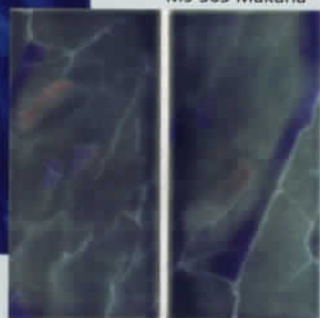

MS-363 Makaha