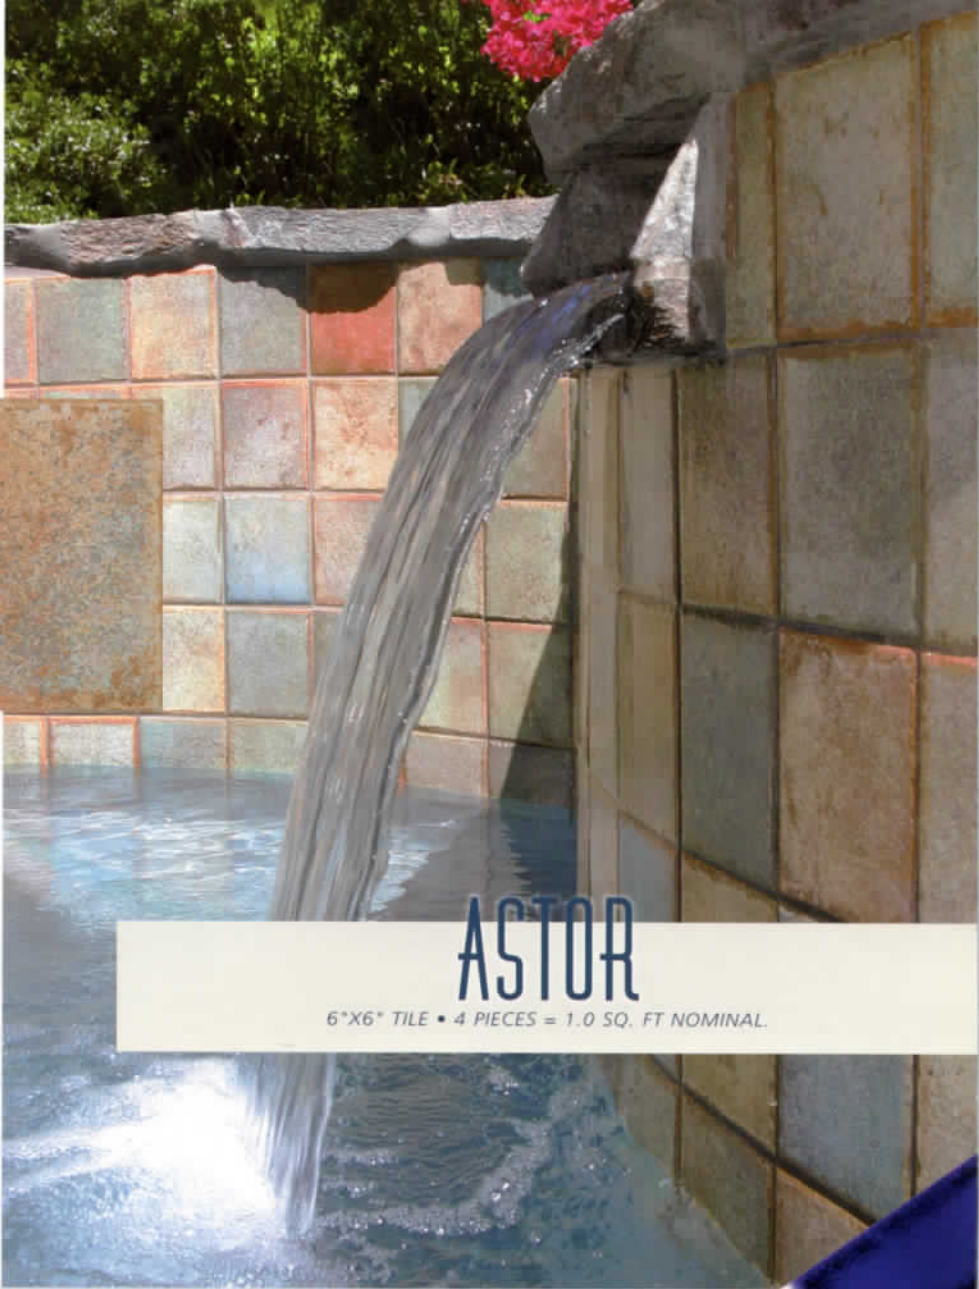

LC-2440 S Terra Blue

ASTOR

6"X6" TILE • 4 PIECES = 1.0 SQ. FT NOMINAL.