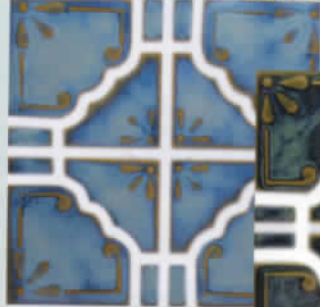

PT-3 Grey

PT-5 Vulcan

PT-6 Rust

PT-6 Rust

MOONBEAM

• ME TILES: 1 SHEET = .98 SQ. FT.

ME-21 Olive Blue

ME-21 Olive Blue