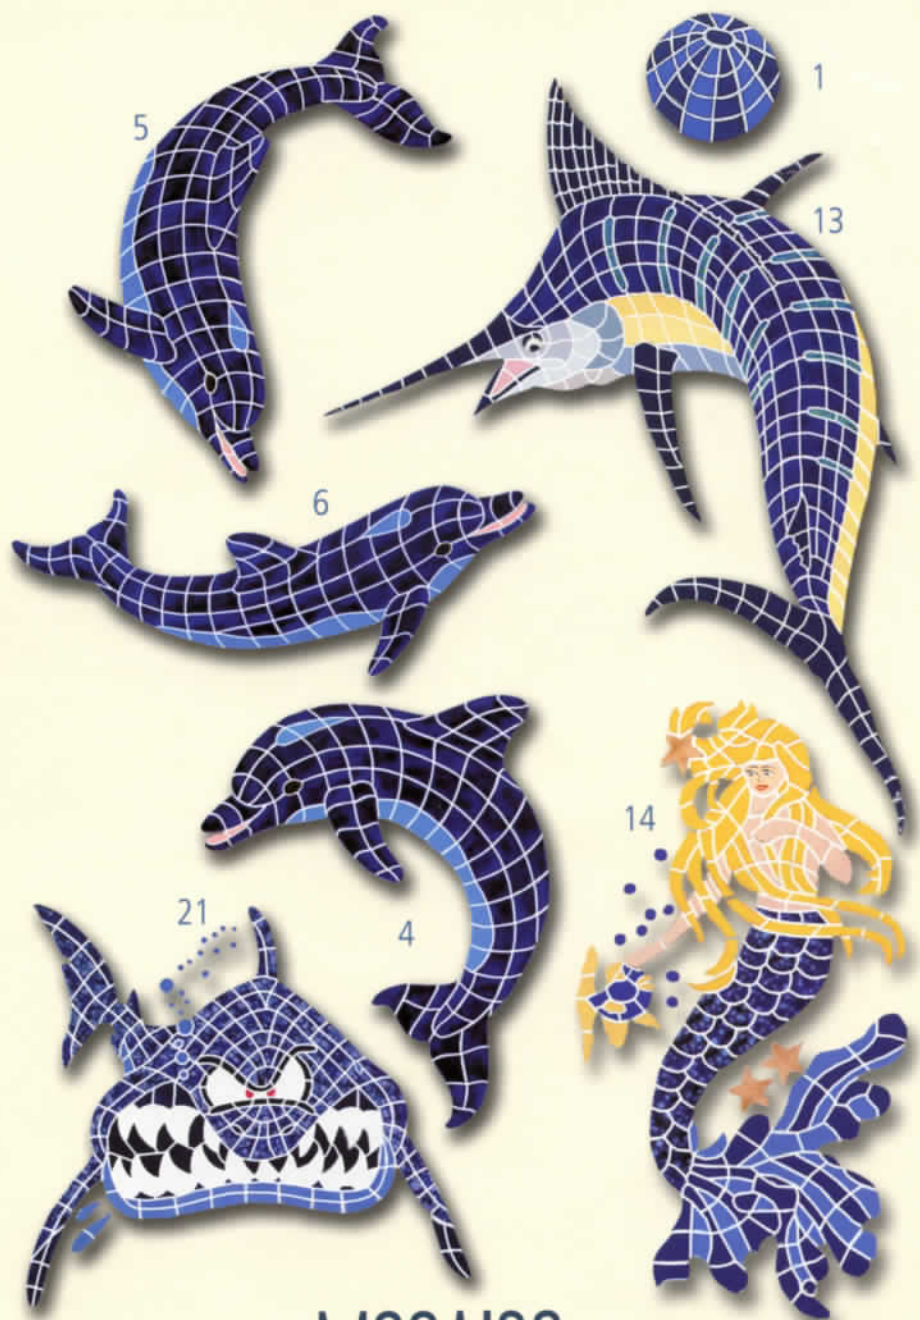

MOSAICS

Mosaics come in a variety of sizes. Contact Universal Tile for more information.

Please ask your Universal Tile sale representative for a brochure showcasing our complete line and custom capabilities.

Artistry in Mosaics Inc

Shade and size variations are inherent characteristics in all handcrafted ceramic tile products. These variations are a trademark of handcrafted quality and add to the unique beauty of your individual mosaic.

Our mosaic tile has passed ASTM C1026 Standard Test Method for resistance to freeze/thaw cycling, and is impervious to normal pool chemicals. We guarantee our mosaics for life. Product combination packages also available.

Please ask your salesperson for more information.