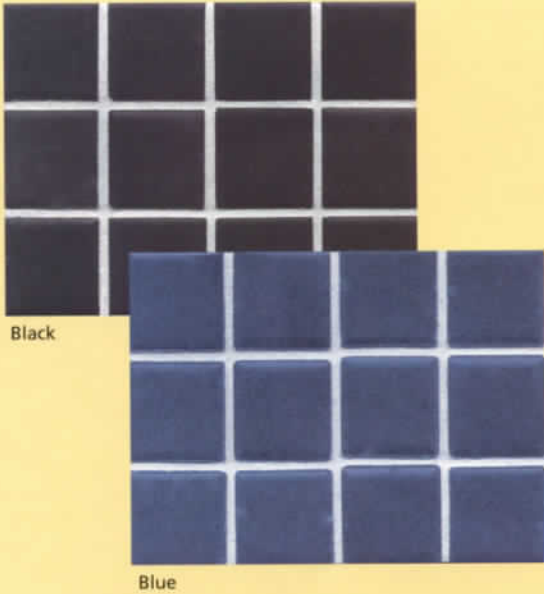

UNGLAZED AVAILABLE IN
1"x1" AND 2"x2"
• 1 SHEET = 2.0 SQ. FT.

Black

Blue

DEPTH MARKERS

• 4 PIECES = 1.0 SQ. FT. NOMINAL