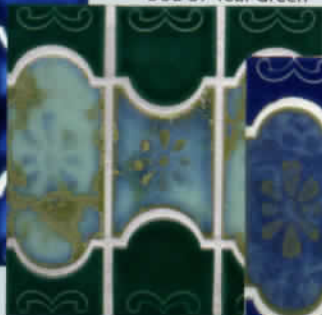

BUE-22 Marble Royal Blue

BUE-37 Teal Green