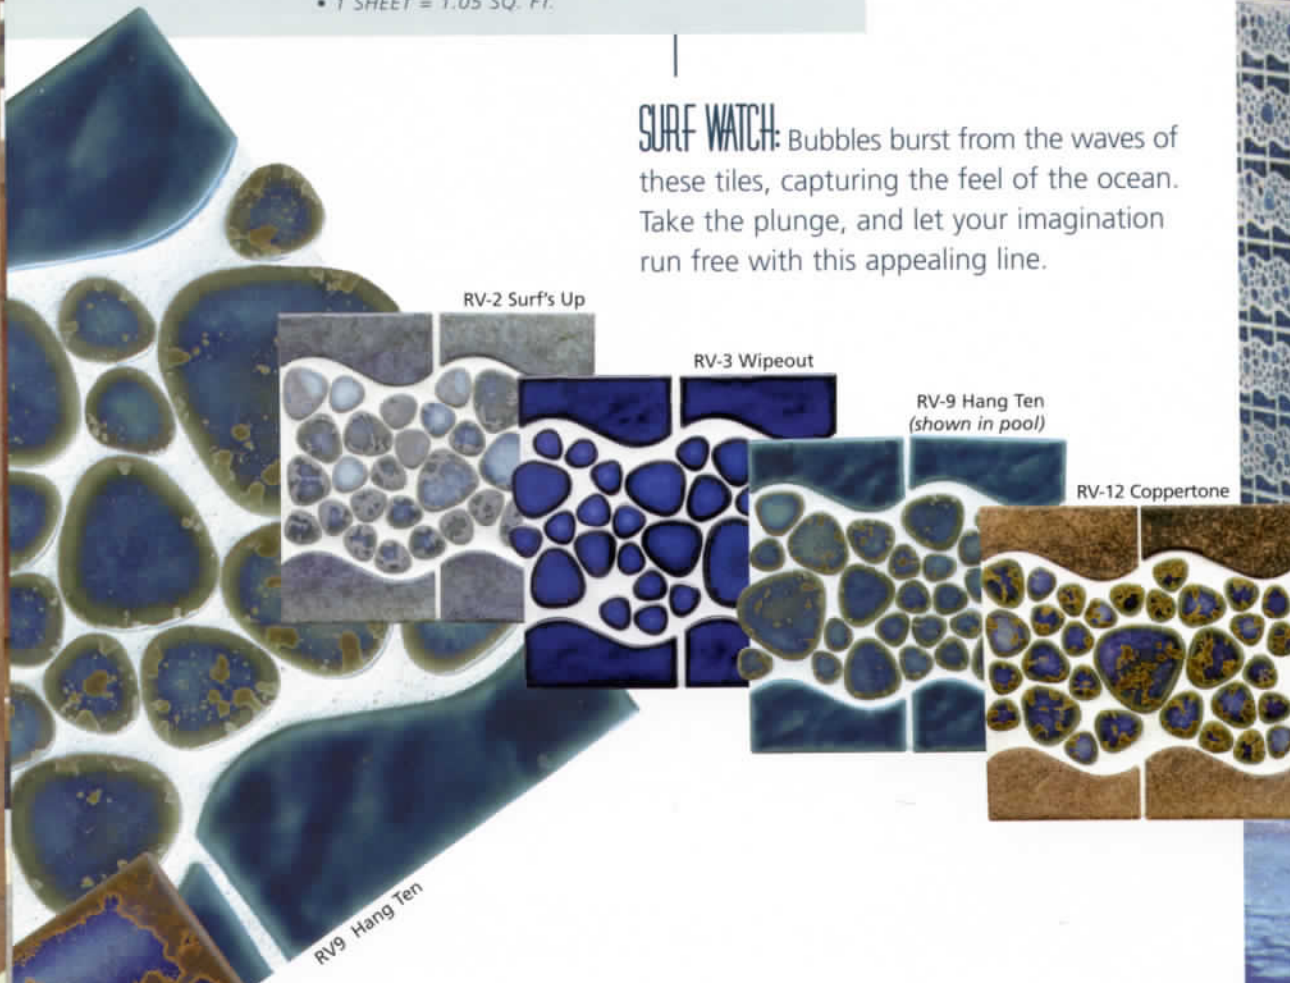

BL-30 Vila Vienna

BL-20 Rainbow

BL-10 Tavira

BL-40 Coccino
(shown in pool)

BL-40 Coccino

SURF WATCH

• 1 SHEET = 1.05 SQ. FT.

SURF WATCH: Bubbles burst from the waves of these tiles, capturing the feel of the ocean. Take the plunge, and let your imagination run free with this appealing line.