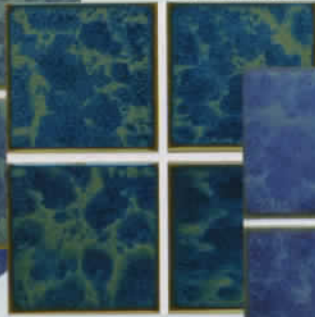

RE-342 Gulf Blue