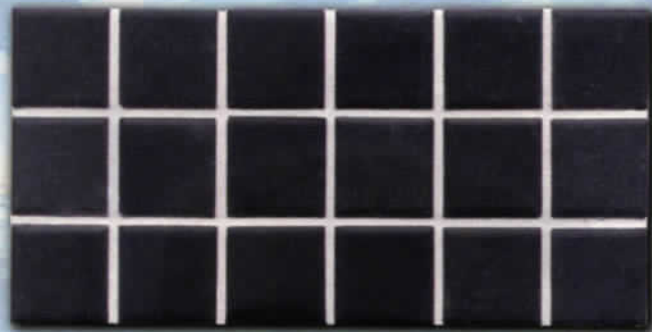

Unglazed

BLACK