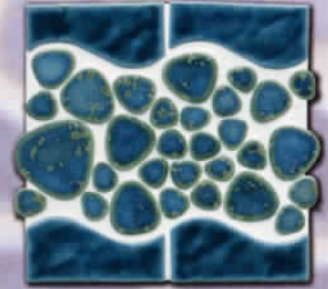

Email: [universaltileco@aol.com](mailto:universaltileco@aol.com)

*A unique tile with a quality that eludes to pebbles and bubbles and the gently rolling sea.*

1 SHEET = 1.05 SQ. FT. — 20 SHEETS/21 SQ. FT. PER CASE

# Surf Watch

RV2 SURF'S UP

RV3 WIPEOUT

RV12 COPPERTONE

RV9 HANG TEN

Shade of tile may vary within any given color, an inherent quality that enhances their beauty. Visually check the actual shade before installation.

# Regal Series

Moorish patterned tile for a dramatic separation of hard scape and cool water.

1 SHEET = 1.0 SQ. FT. — 30 SQ. FT. — 60 LINEAR FT. PER CASE

RG-77 TERRA BLUE

# Botanical Series

Classical scalloped shapes plus floral insets with an antique appearance.

1 SHEET = 1.07 SQ. FT. — 20 SHEETS/21.4 SQ. FT. PER CASE

BUE-22 MARBLE ROYAL BLUE

BUE-2440S COBALT  
TERRA BLUE