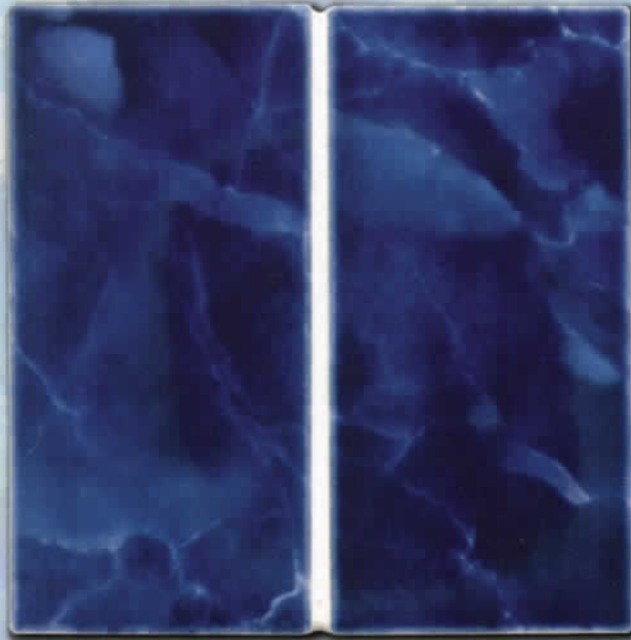

MS362 PIPELINE