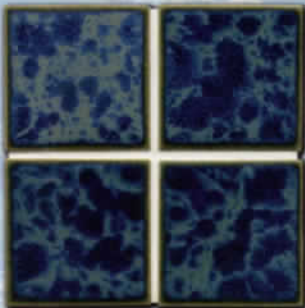

RE-342 GULF BLUE