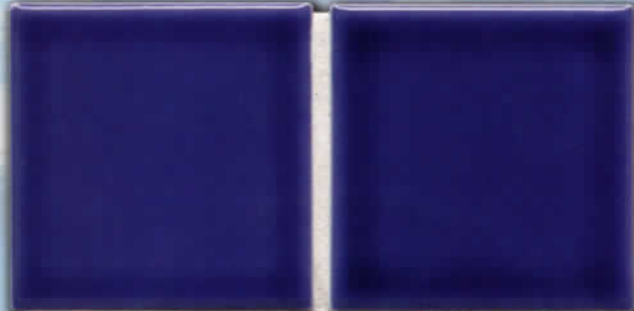

NF-32 ELECTRIC BLUE