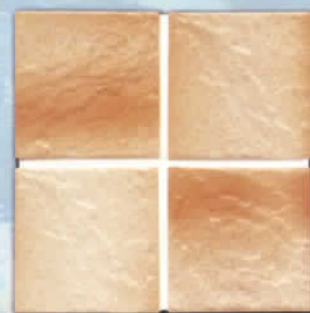

NH-320 HORIZON BEIGE