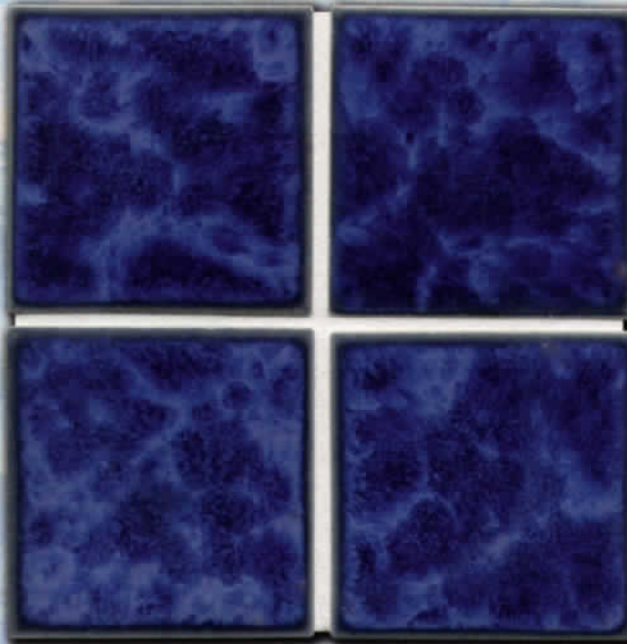

RE-344 PACIFIC BLUE