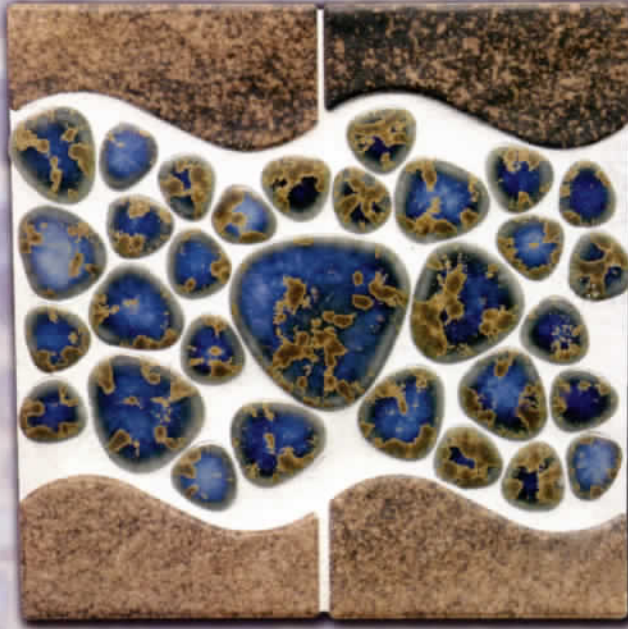

Email: [universaltileco@aol.com](mailto:universaltileco@aol.com)

*A unique tile with a quality that eludes to pebbles and bubbles and the gently rolling sea.*

1 SHEET = 1.05 SQ. FT. — 20 SHEETS/21 SQ. FT. PER CASE

# Surf Watch

RV2 SURF'S UP

RV3 WIPEOUT

RV12 COPPERTONE

RV9 HANG TEN

Shade of tile may vary within any given color, an inherent quality that enhances their beauty. Visually check the actual shade before installation.

# Italia Stone

The look of stone from ancient Egypt worn by the sands of time to this soft subtle texture.

6"X6" TILES    4 PIECES = 1 SQ. FT.    —    44 PIECES/11 SQ. FT. PER CASE

CHEOPE

ABU SIMBEL

KARNAK

# Artistry in Mosaics

MANY DESIGNS AVAILABLE. SEE OUR SHOWROOM FOR A COMPLETE SELECTION.

Shade of tile may vary within any given color, an inherent quality that enhances their beauty. Visually check the actual shade before installation.