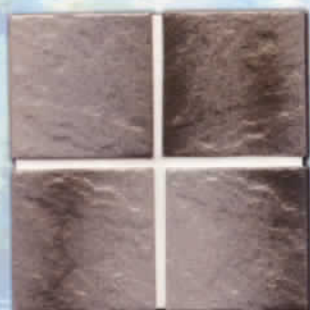

New Horizon *Light and dark, blending like the sun on the horizon.*
1 SHEET = 1.08 SQ. FT. — 20 SHEETS/21.6 SQ. FT. PER CASE

NH-340 DAWN GREY