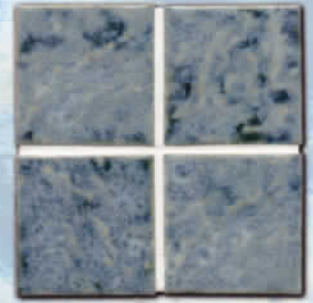

# North Shore

NS10 OAHU

NS9 MAUI

NS12 KAUAI

NS11 HAWAII

NS14 LANAI

Shade of tile may vary within any given color, an inherent quality that enhances their beauty. Visually check the actual shade before installation.

# Nautical

NA2 ATLANTIC

NA1 PACIFIC

NA4 MEDITERRANEAN

NA3 ARCTIC

Shade of tile may vary within any given color, an inherent quality that enhances their beauty. Visually check the actual shade before installation.