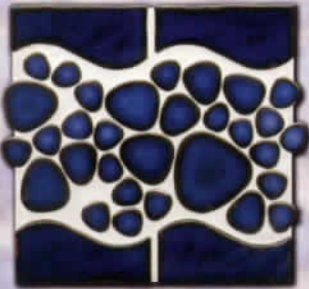

RV3 WIPEOUT