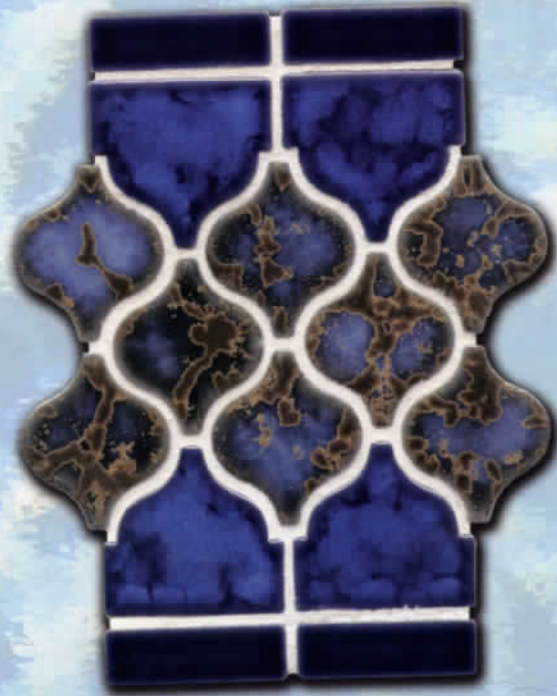

Regal Series

Moorish patterned tile for a dramatic separation of hard scape and cool water.

1 SHEET = 1.0 SQ. FT. — 30 SQ. FT. — 60 LINEAR FT. PER CASE

RG-77 TERRA BLUE

Botanical Series

Classical scalloped shapes plus floral insets with an antique appearance.

1 SHEET = 1.07 SQ. FT. — 20 SHEETS/21.4 SQ. FT. PER CASE