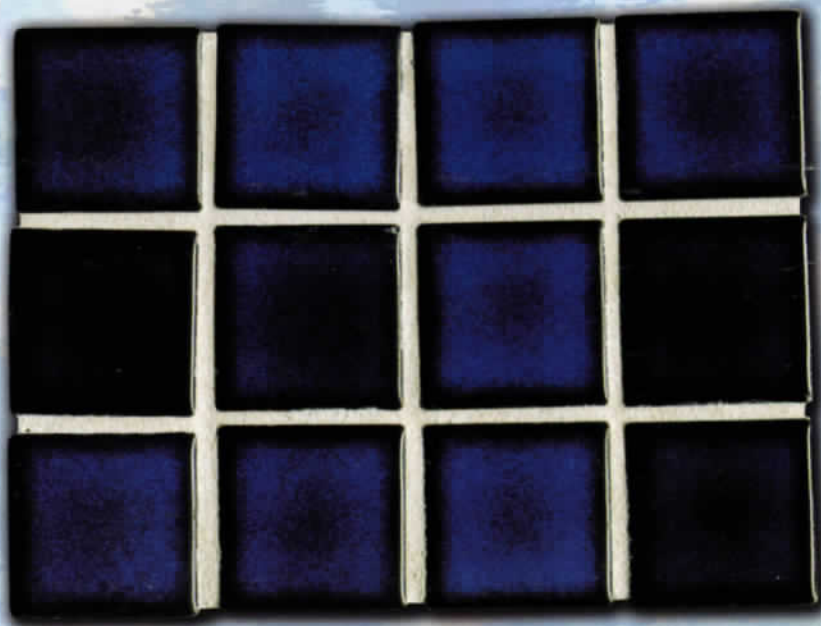

# Artistry in Mosaics

MANY DESIGNS AVAILABLE. SEE OUR SHOWROOM FOR A COMPLETE SELECTION.

Shade of tile may vary within any given color, an inherent quality that enhances their beauty. Visually check the actual shade before installation.

# Bolla Series

*A unique rustic tile cast in Italian porcelain.*

6" X 6" TILES    4 PIECES = 1 SQ. FT.    —    44 PIECES/11 SQ. FT. PER CASE

BL30 VILA VEINA

BL20 RAINBOW

BL40 COCOINO

BL10 TAVIRA

## U-71

*Solid color squares, smooth and polished.*

1 3/8" X 1 3/8"

1 SHEET = 1.00 SQ. FT.    —    30 SHEETS/30 SQ. FT. 60 LINEAR FT. PER CASE

U-71 MARINE ROYAL BLUE

Make your pool a safe and happy place  
with our high visibility depth markers