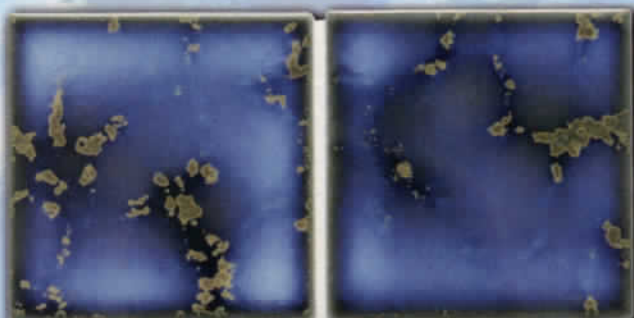

# Harmony

3" x 3" TILES 1 SHEET = 1.05 SQ. FT. — 20 SHEETS/21 SQ. FT. PER CASE  
 1" x 1" TILES 1 SHEET = 1.00 SQ. FT. — 20 SHEETS/20 SQ. FT. PER CASE

HM-340 NAVY BLUE

HM-313 TERRA BLUE

HM-305 MARBLED BLUE