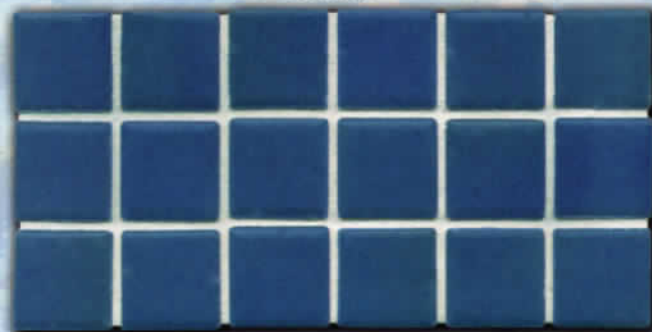

*Saturated and rich, hot and cool
this color is a natural for pool and spa.*
1 SHEET = 1.08 SQ. FT. — 20 SHEETS/21.6 SQ. FT. PER CASE

Natural Field

NF-32 ELECTRIC BLUE

Pure color in 1" X 1" and 2" X 2" tiles.
1 SHEET = 2.0 SQ. FT. — 12 SHEETS/24 SQ. FT. PER CASE

Unglazed

BLUE