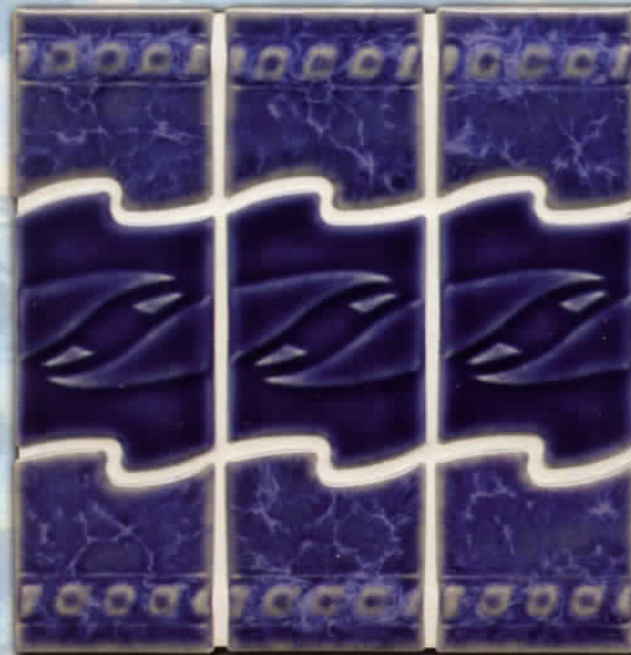

NA1 PACIFIC