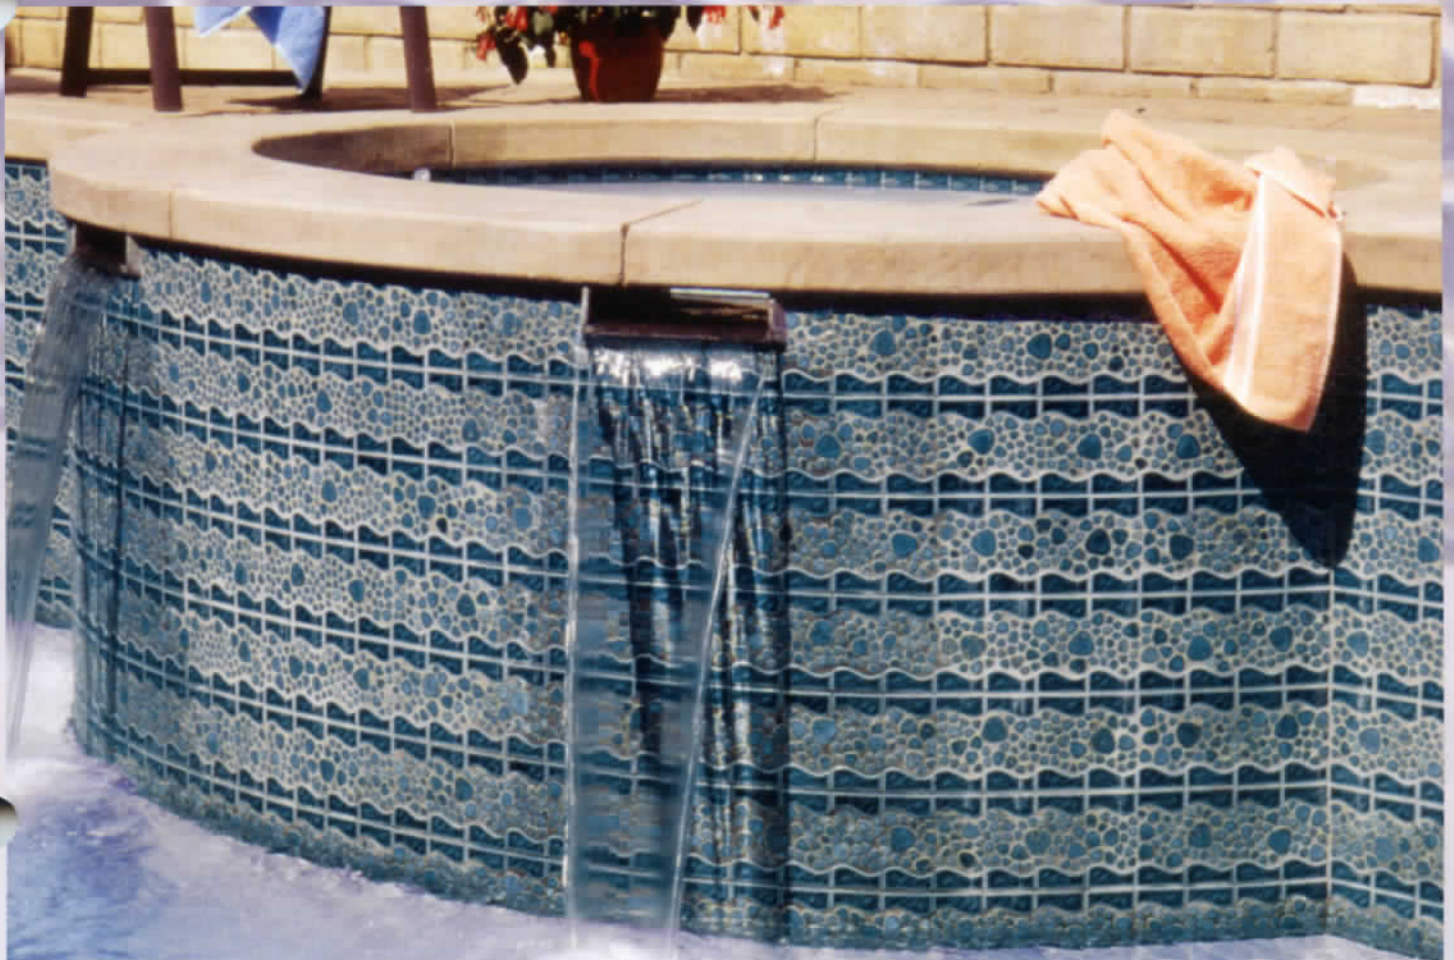

# Surf Watch

RV2 SURF'S UP

RV3 WIPEOUT

RV12 COPPERTONE

RV9 HANG TEN

Shade of tile may vary within any given color, an inherent quality that enhances their beauty. Visually check the actual shade before installation.