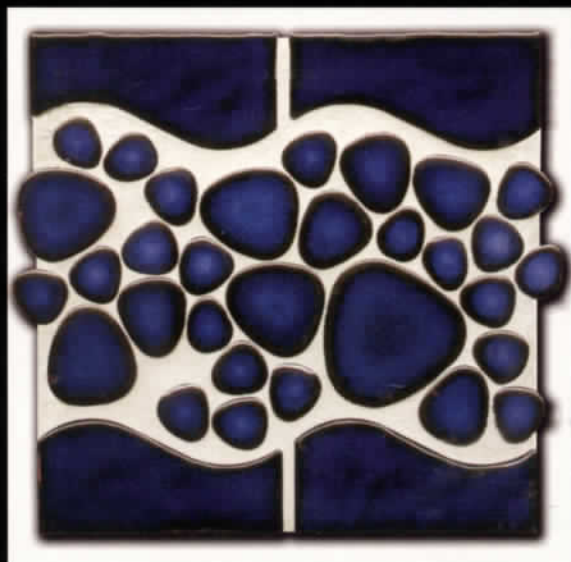

UNIVERSAL TILE

INLAND EMPIRE
1180 E. FRANCIS STREET, BLDG. G
ONTARIO, CALIFORNIA 91264
TEL: 909.673.1100 FAX: 909.673.1122
Web: www.universaltileco.com

SAN FERNANDO VALLEY
18426 BRYANT STREET
NORTHRIDGE, CALIFORNIA 91324
TEL: 818.700.1666 FAX: 818.882.7533
Email: universaltileco@aol.com