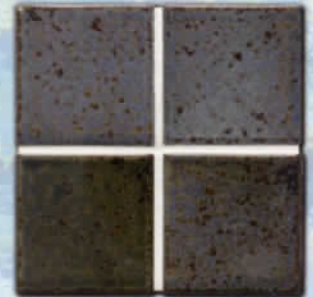

# North Shore

NS10 OAHU

NS9 MAUI

NS12 KAUAI

NS11 HAWAII

NS14 LANAI

Shade of tile may vary within any given color, an inherent quality that enhances their beauty. Visually check the actual shade before installation.

# Top Slate

*The touch of natural slate in colors that nature only wishes she could have — but you can.*  
4 PIECES = 1 SQ. FT. — 20 PIECES /5 SQ. FT. PER CASE

TS – GOLD

TS – SILVER

TS – BALTIC BLUE

TS – GREEN