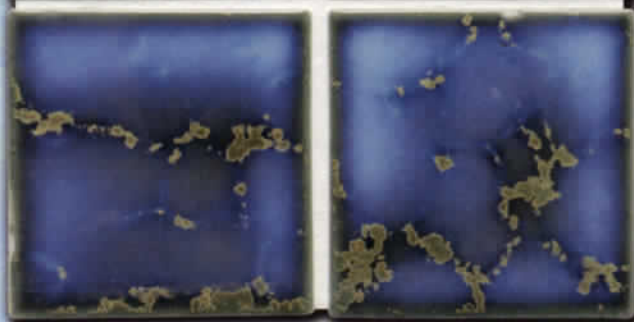

HM-313 TERRA BLUE