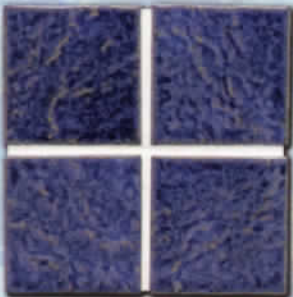

# North Shore

NS10 OAHU

NS9 MAUI

NS12 KAUAI

NS11 HAWAII

NS14 LANAI

Shade of tile may vary within any given color, an inherent quality that enhances their beauty. Visually check the actual shade before installation.

# Top Slate

*The touch of natural slate in colors that nature only wishes she could have — but you can.*  
4 PIECES = 1 SQ. FT. — 20 PIECES /5 SQ. FT. PER CASE

TS – GOLD

TS – SILVER

TS – BALTIC BLUE

TS – GREEN