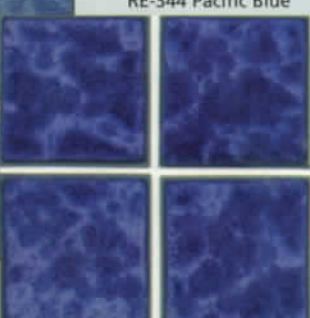

RE-341 Bahama Blue

RE-342 Gulf Blue

RE-343 Atlantic Green

RE-344 Pacific Blue

RE-343 Atlantic Green

SEVEN SEAS

6"X6" TILE • 4 PIECES = 1.0 SQ. FT. NOMINAL

SEVEN SEAS: Bring the beauty of the world's most inspiring waters into your own world with these striking tiles. You can almost feel the rhythm of the sea in the gentle marbling and deep marine tones.

SS-32 Mediterranean Blue

SS-41 Lake Blue
(shown in pool)

SS-95 Pacific Blue

MARINE SURF: Make a splash with these exciting and refreshing tiles. The cool ocean tones seem to flow across the tiles, giving a marvelous "wet look" to your pool or spa.