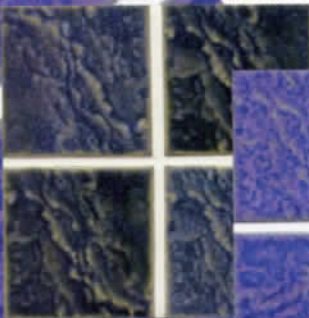

NORTH SHORE

• 1 SHEET = 1.08 SQ. FT.

NORTH SHORE: Cool and refreshing as an island breeze, these tiles evoke the magical beauty of Hawaii. Immerse yourself in the sparkling blue tones of the Hawaiian sea and sky, and feel the spirit of "Aloha."

NS-9 Maui