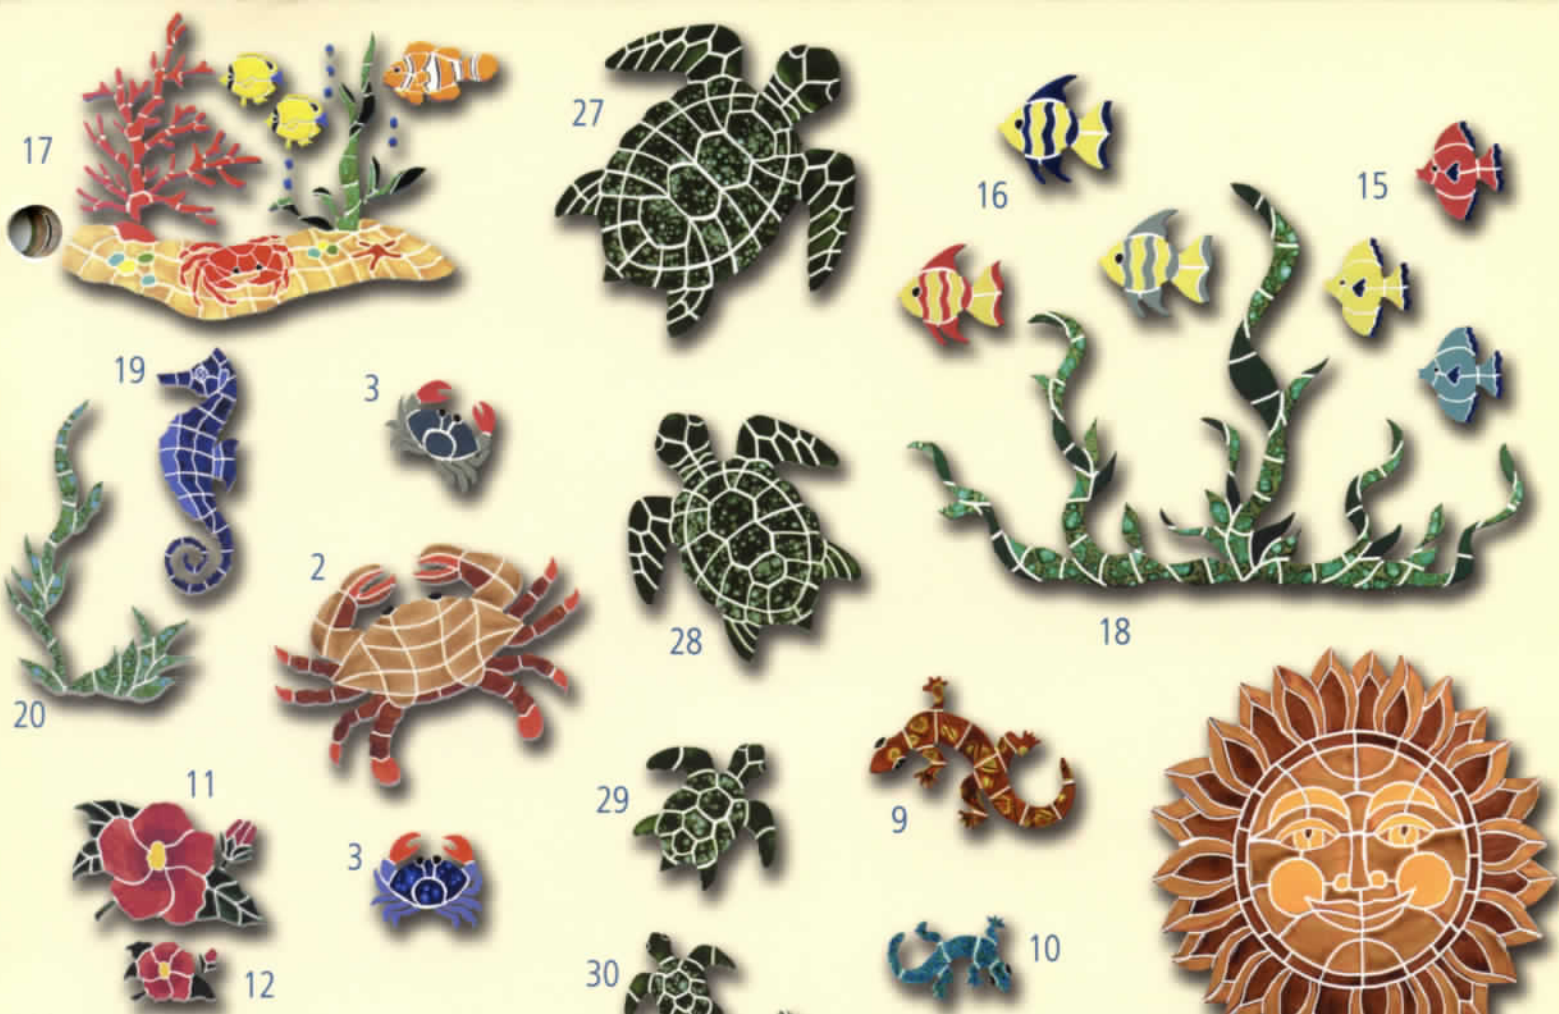

Black

Blue

NO DIV

8 1/2

MOSAICS

VARIOUS SIZES - CONTACT UNIVERSAL TILE FOR MORE INFORMATION.

- 1 Beach Ball, med., 10" blue or teal also available lg., 14", sm., 6"
- 2 Crab, med., 15" x 22" blue galaxy or tan
- 3 Crab, baby, 6" x 7" blue galaxy, teal or tan
- 4 Dolphin, med., upward 36" x 27" blue or teal also available lg., 52" x 41", sm., 21" x 18" or baby, 13" x 11" all in blue or teal
- 5 Dolphin, med., downward 38" x 24" blue or teal also available lg., 53" x 40", sm., 22" x 16" or baby, 14" x 8" all in blue or teal

- 6 Dolphin, med., no curve 19" x 42" blue or teal also available lg., 28" x 57", sm., 11" x 24" or baby, 9" x 15" all in blue or teal
- 7 Fish Group in Seaweed lg., 47" x up to 84" blue or teal
- 8 Flying Fish (set of three), each fish approx. 6" x 10"
- 9 Gecko, sm., 6" x 10" blue, brown or green, left
- 10 Gecko, baby, 4" x 6" blue, brown or green, right
- 11 Hibiscus, lg., 10" x 15"
- 12 Hibiscus, sm., 5" x 8"
- 13 Marlin, Action, 80" x 54"
- 14 Mermaid, sm. 36" x 20" blue or teal, blonde or brunette. Also available in lg., 55" x 30, blue or teal, blonde or brunette

additional fish available

- 15 Mini Fish, 7" x 6" teal, red or yellow
- 16 Reef Fish, 6" x 6" blue, red or teal
- 17 Reef Scene, 21" x 33"
- 18 Seagrass, lg., 25" x 40"
- 19 Seahorse, sm., 17" x 6" blue or teal, left or right facing
Also available in lg., 22" x 9"
- 20 Seaweed Accent, 16" x 12"
- 21 Shark, In Your Face, 38" x 42"
- 22 Starfish, sm., 9" x 9"
- 23 Starfish, baby 5" x 5" bright blue, dark blue, burgundy, tan or teal
- 24 Turtle, sideview, lg., 19" x 24" natural or green
- 25 Turtle, sideview, med., 13" x 16" natural or green
- 26 Turtle, sideview, sm., 7" x 9" natural or green
- 27 Turtle, topview, lg., 21" x 21" natural or green
- 28 Turtle, topview, med., 16" x 15" natural or green
- 29 Turtle, topview, sm., 9" x 9" natural or green
- 30 Turtle, topview, baby, 7" x 8" natural or green