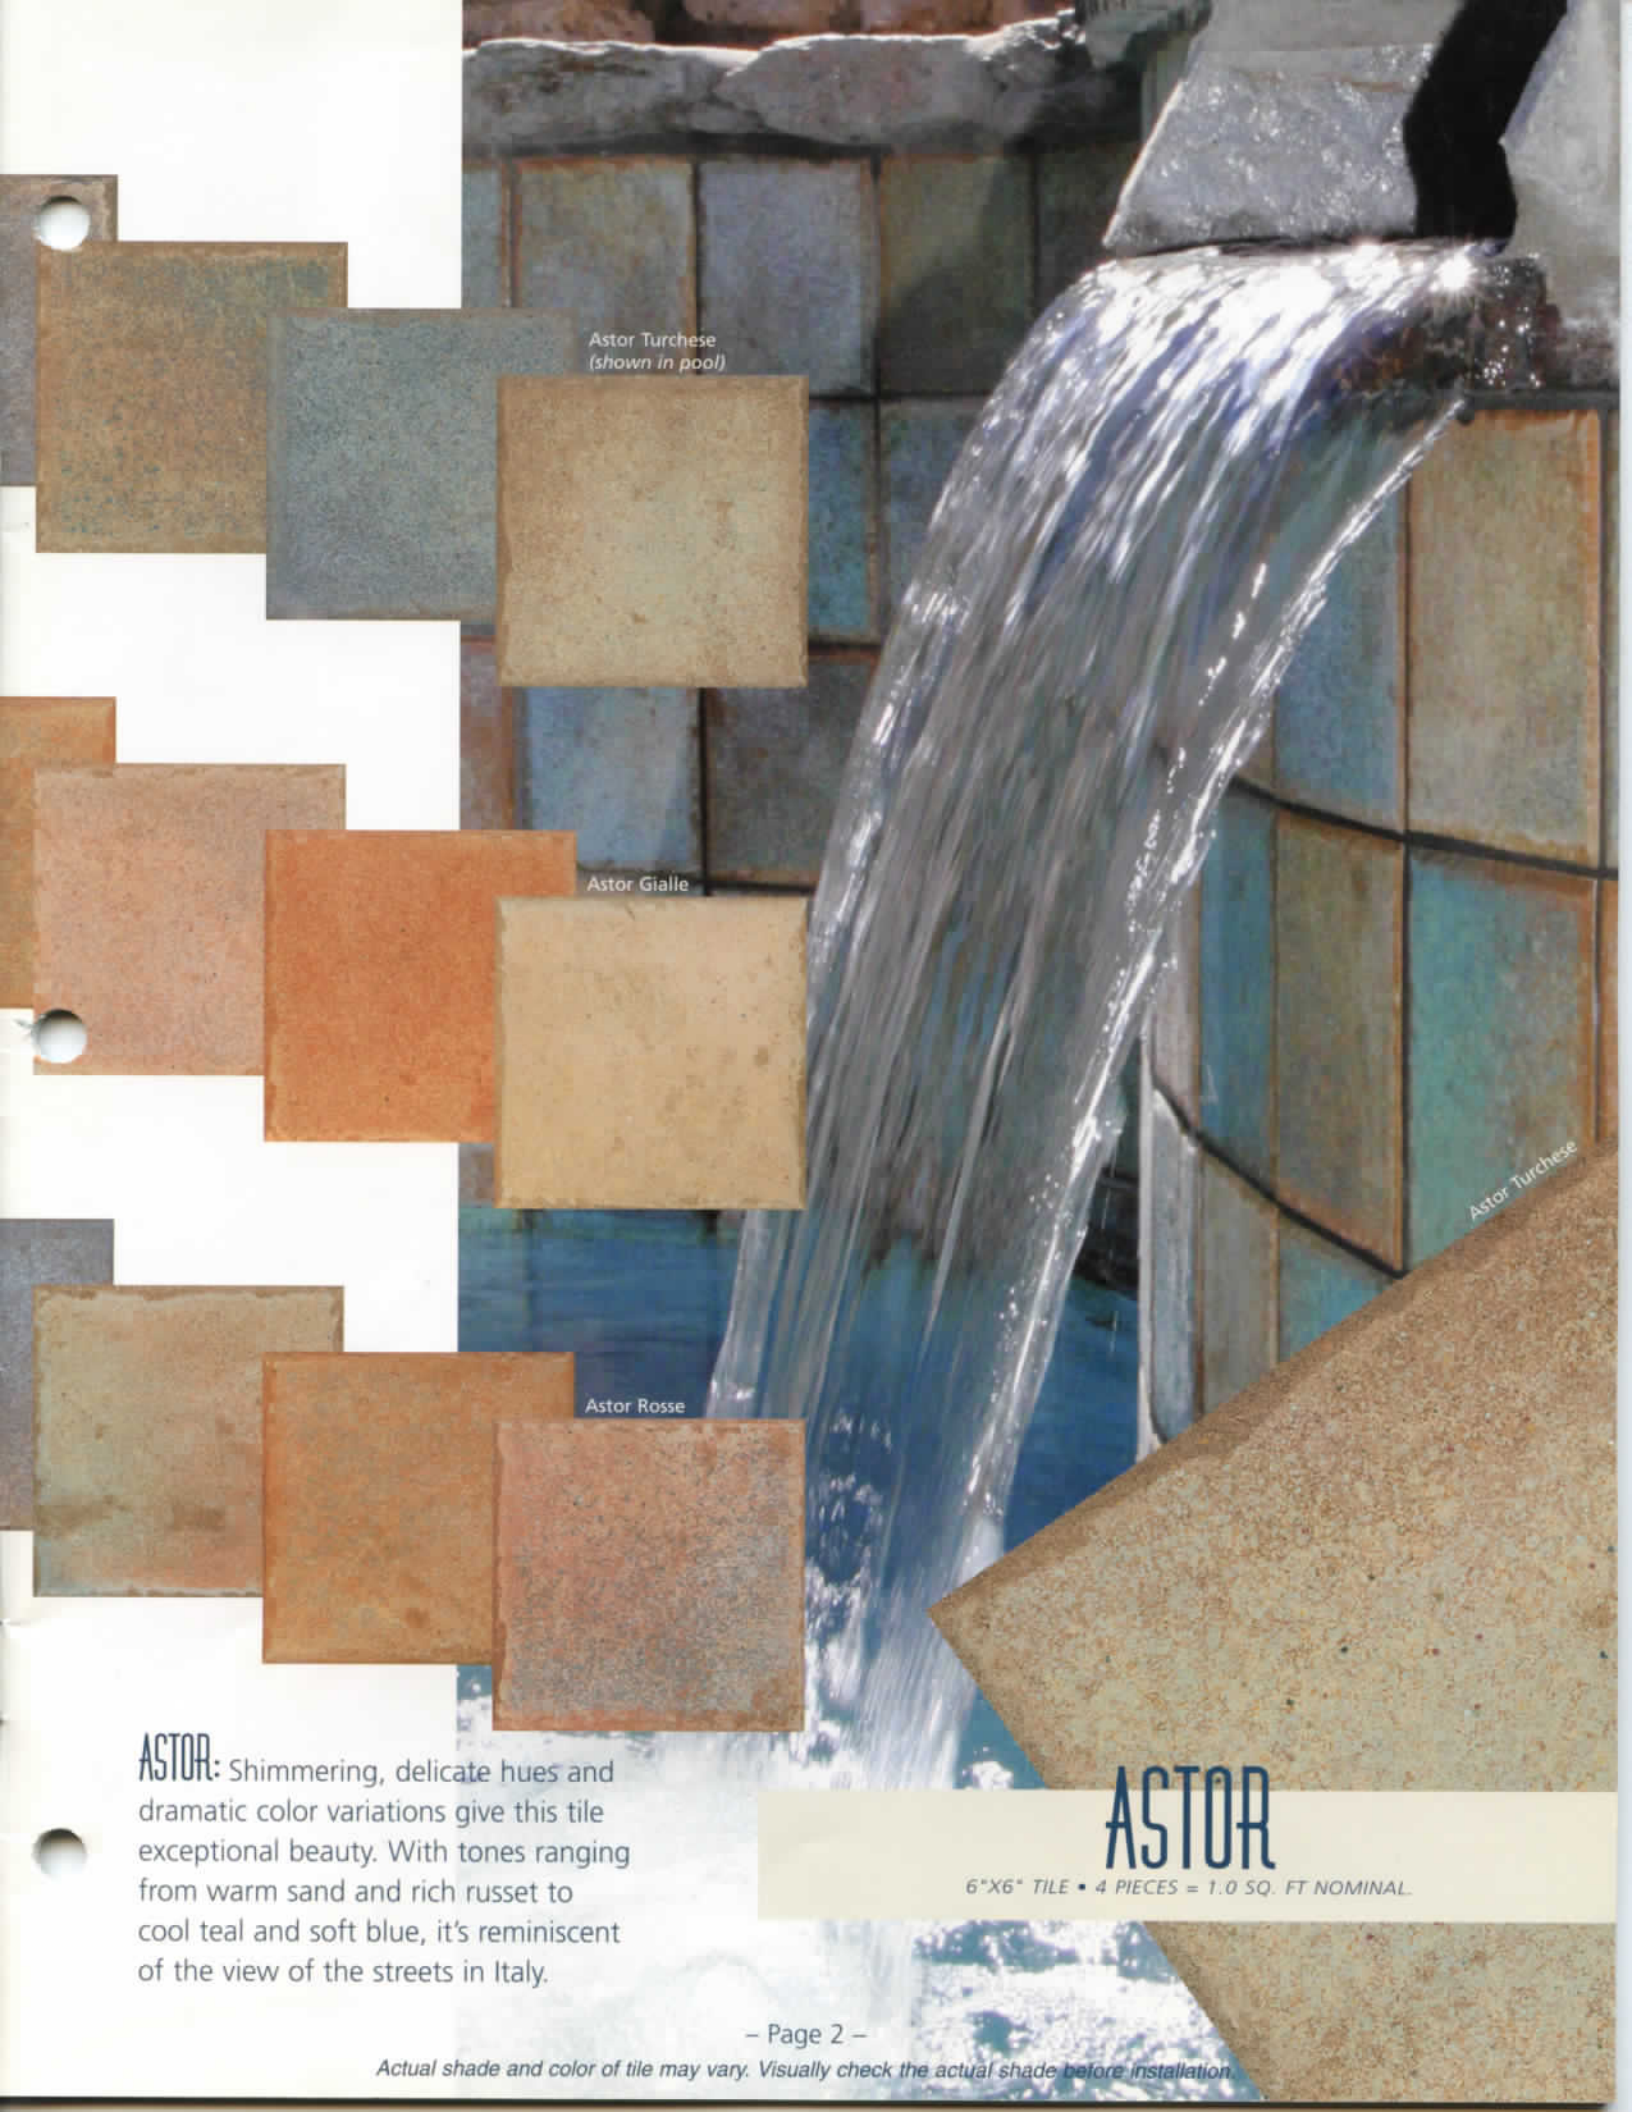

Astor Turchese
(shown in pool)

Astor Gialle

Astor Rosse

Astor Turchese

ASTOR: Shimmering, delicate hues and dramatic color variations give this tile exceptional beauty. With tones ranging from warm sand and rich russet to cool teal and soft blue, it's reminiscent of the view of the streets in Italy.

ASTOR

6"X6" TILE • 4 PIECES = 1.0 SQ. FT NOMINAL