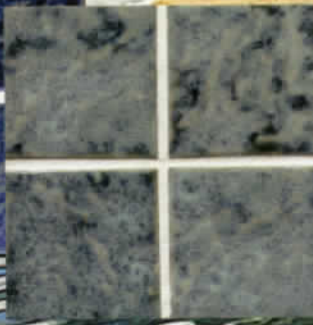

NS-9 Maui

NS-10 Oahu
(shown in pool)

NS-11 Hawaii

NS-12 Kauai

NS-10 Oahu

NATURAL FIELD

• 1 SHEET = 1.08 SQ. FT.

NATURAL FIELD: Saturated with color, these bold tiles gleam like polished gemstones. Crisp, clean shades of blue make a striking statement for your pool or spa.

NF-20 Cobalt

NF-32 Electric Blue

NF-50 Cobalt Blue

NF-91 Teal

NF-95 Navy

NF-91 Teal

BOTANICAL

• 1 SHEET = 1.07 SQ. FT.