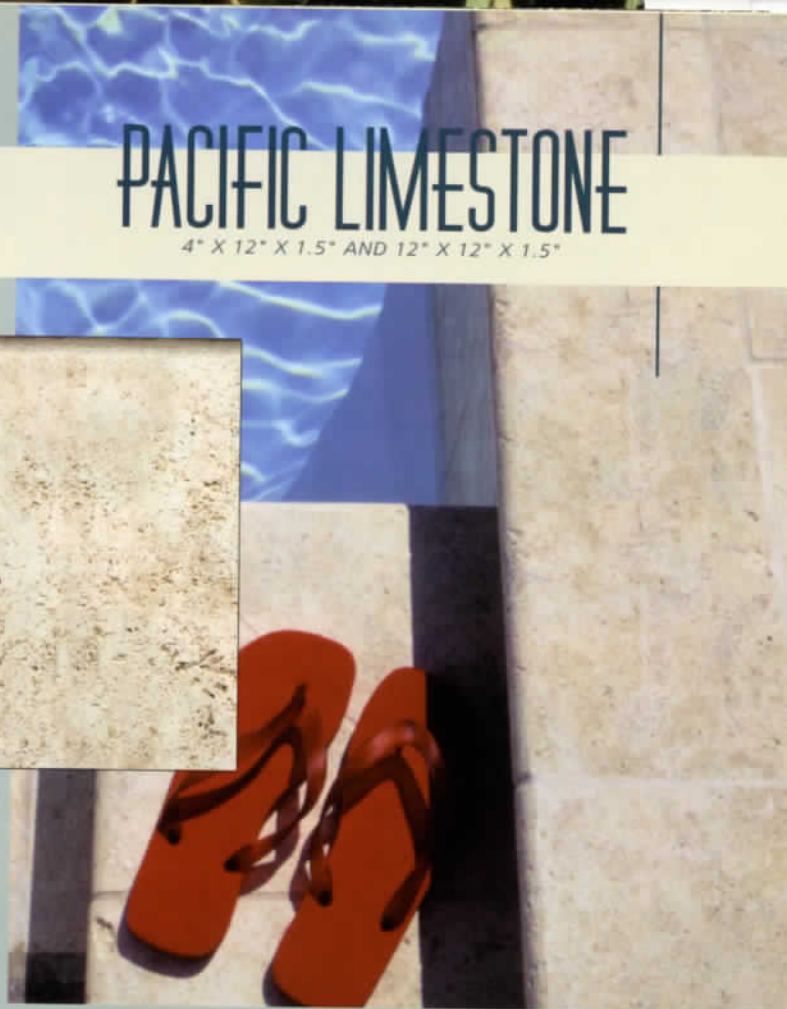

Natural Stone coping
4" x 12" x 1.5" and
12" x 12" x 1.5" both
with single bullnose