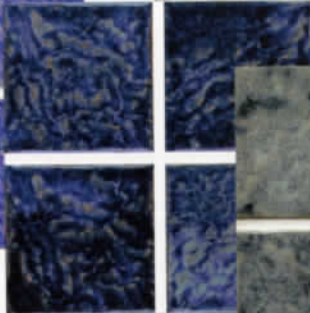

NS-11 Hawaii