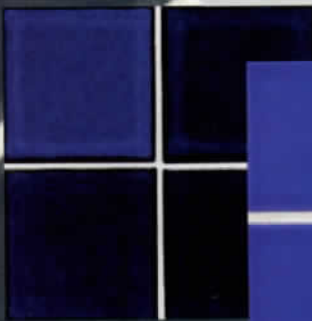

NS-9 Maui

NS-10 Oahu
(shown in pool)

NS-11 Hawaii

NS-12 Kauai

NS-10 Oahu

NATURAL FIELD

• 1 SHEET = 1.08 SQ. FT.

NATURAL FIELD: Saturated with color, these bold tiles gleam like polished gemstones. Crisp, clean shades of blue make a striking statement for your pool or spa.

NF-20 Cobalt

NF-32 Electric Blue

NF-50 Cobalt Blue

NF-91 Teal

NF-95 Navy

NF-91 Teal

BOTANICAL

• 1 SHEET = 1.07 SQ. FT.