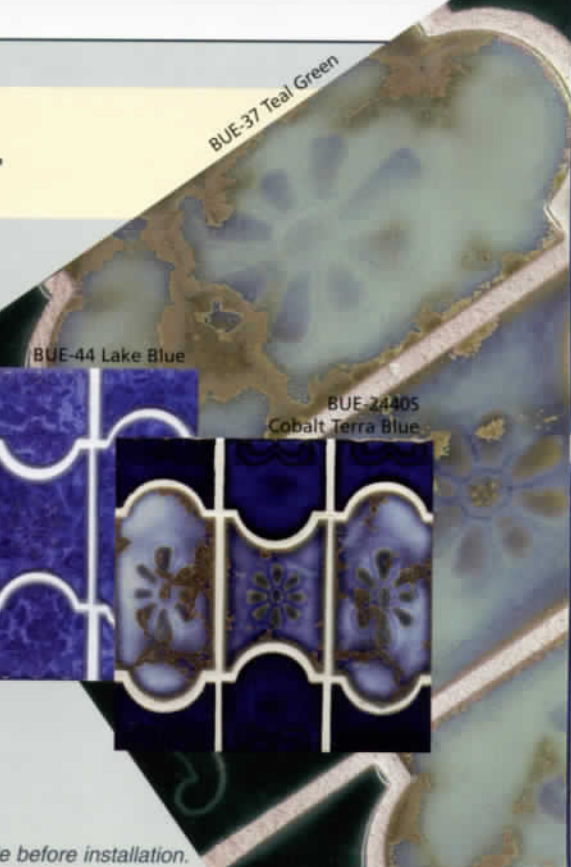

NF-20 Cobalt

NF-32 Electric Blue

NF-50 Cobalt Blue

NF-91 Teal

NF-95 Navy

NF-91 Teal

BOTANICAL

• 1 SHEET = 1.07 SQ. FT.

BUE-22 Marble Royal Blue

BUE-37 Teal Green

BUE-40 Caribbean Blue

BUE-44 Lake Blue

BUE-24405
Cobalt Terra Blue

BUE-37 Teal Green

BOTANICAL: Gentle floral accents shine through marbled tile amid the classic scalloped borders of this wonder tile. A delicate scroll pattern on the border gives a delightful antique appearance.

IC-302 Sepia Brown

IC-102 Sepia Brown

IC-304 Sea Water Blue

IC-104 Sea Water Blue

IC-306 Pacific Blue

IC-106 Pacific Blue
(shown in pool)

IC-106 Pacific Blue

TM-2 Belge