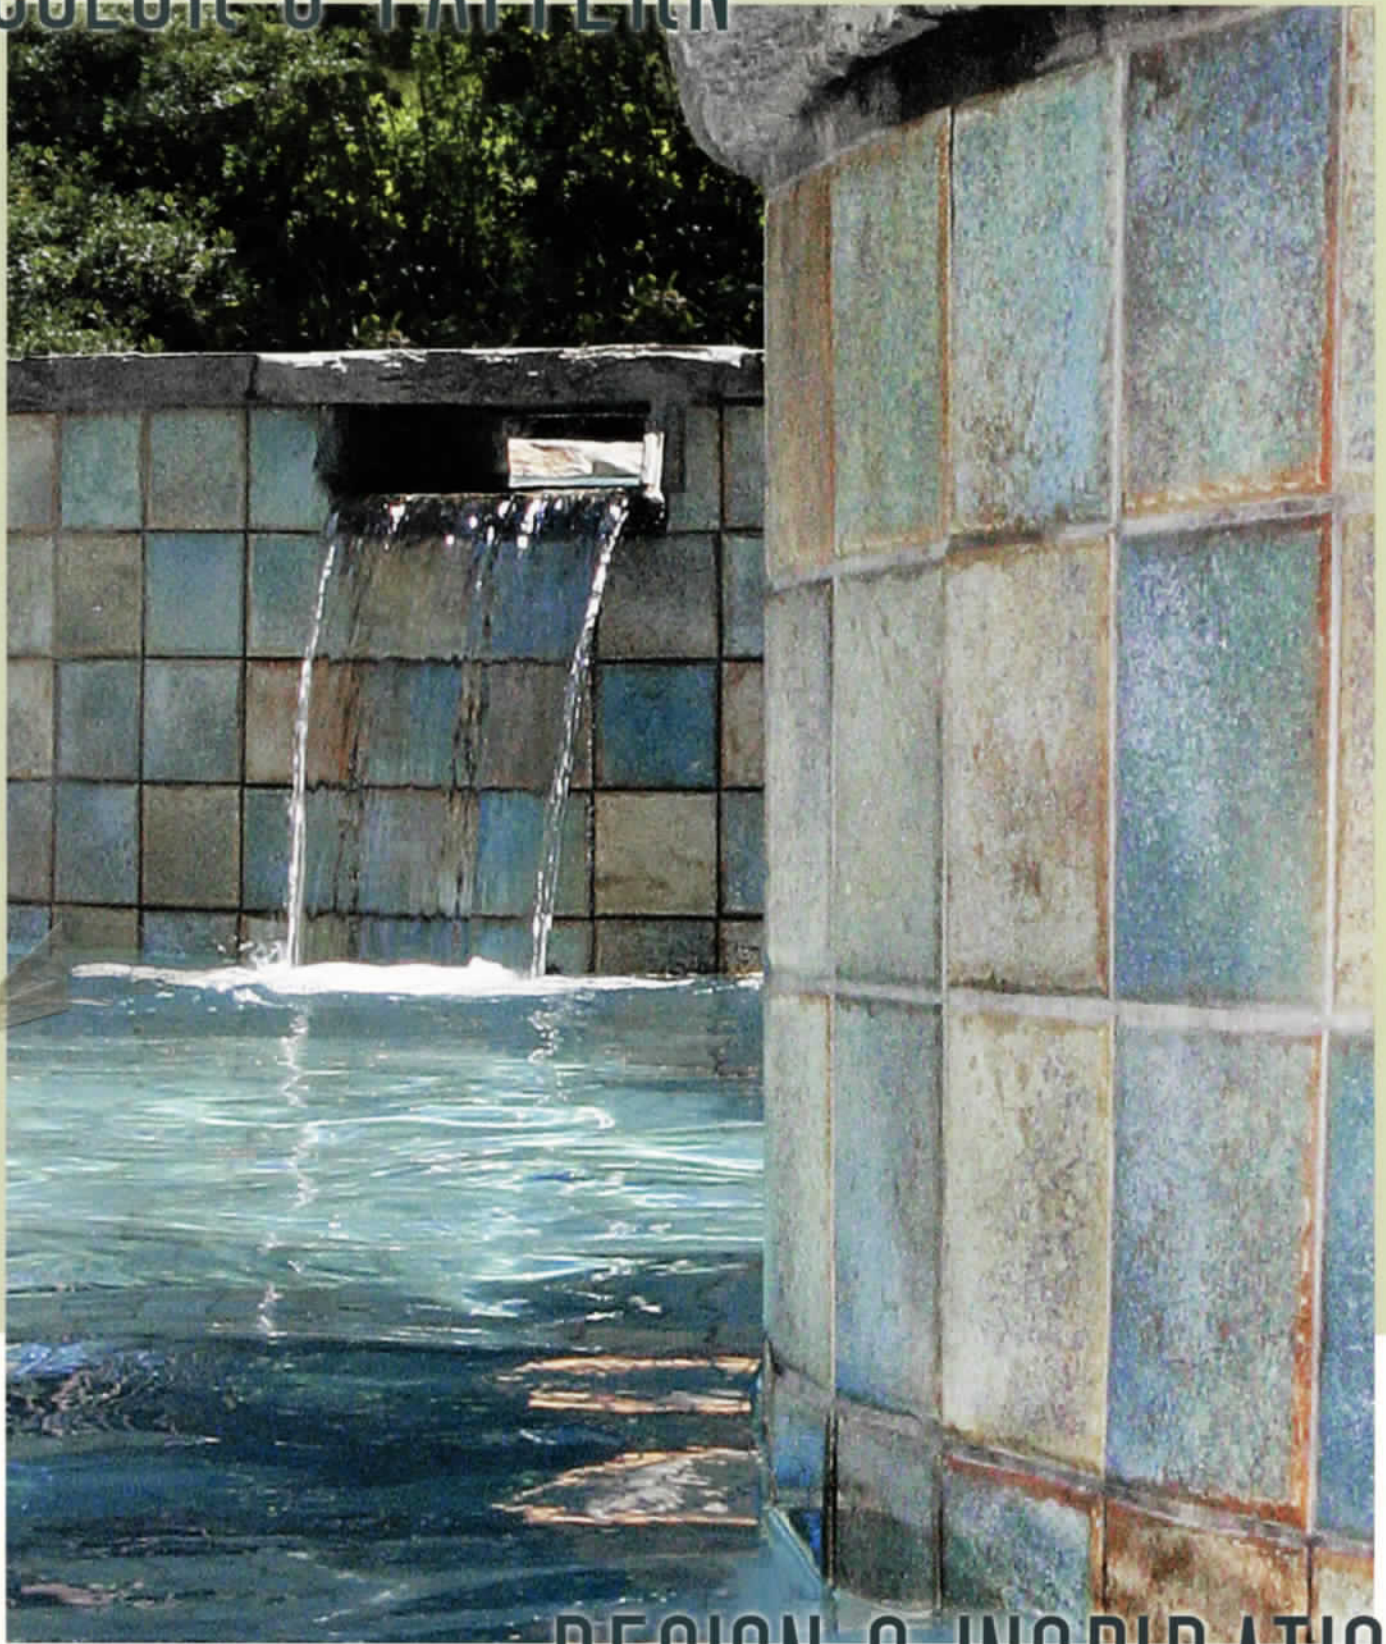

COLOR & PATTERN

DESIGN & INSPIRATION

COTTO

6"X6" TILE • 4 PIECES = 1.0 SQ. FT. NOMINAL

COTTO: Soak up the warm, subtly shifting hues and natural texture of these wonderful tiles. The colors and hand-made look bring an enchanting, sun-kissed look to your surroundings.