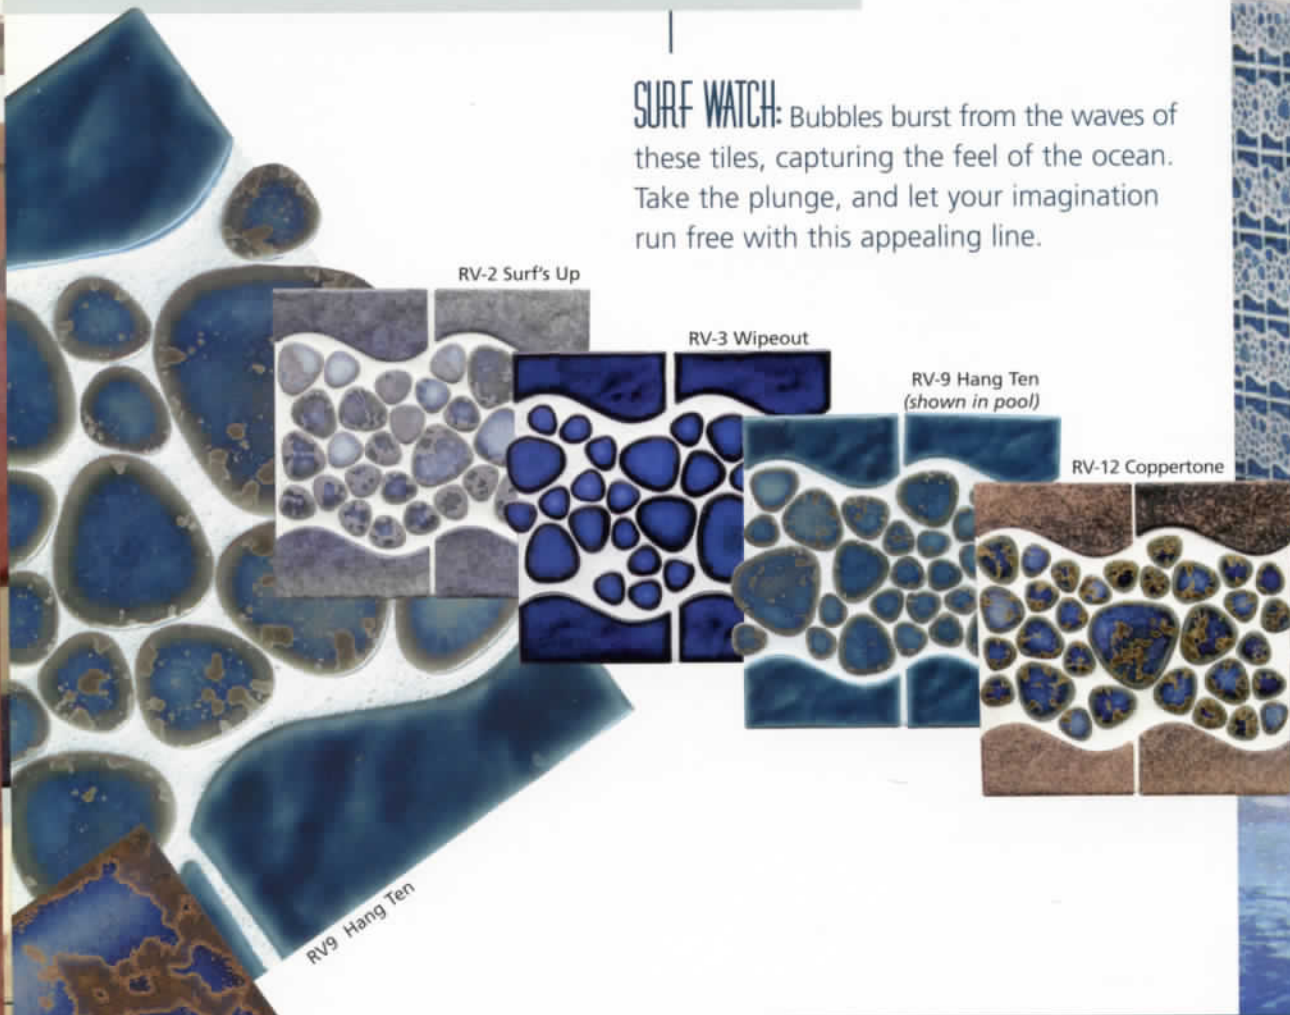

BL-10 Tavira

BL-20 Rainbow

BL-30 Vila Vienna

BL-40 Cocoino
(shown in pool)

SURF WATCH

• 1 SHEET = 1.05 SQ. FT.

SURF WATCH: Bubbles burst from the waves of these tiles, capturing the feel of the ocean. Take the plunge, and let your imagination run free with this appealing line.