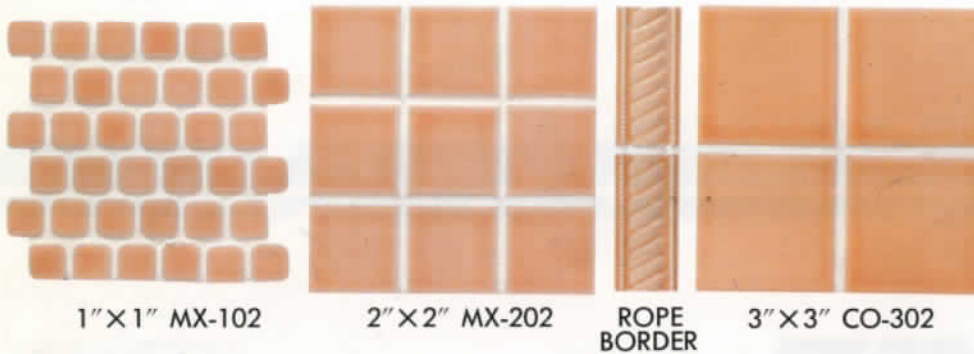

MD-10

MD-31

MD-41

MD-51

MD-61

MD-71

NEW MATRIX/CONTINENTAL III Pastel

- 1" x 1": 1 sheet = 1 sq.ft.
30 sq.ft. per box
- 2" x 2": 1 sheet = 1.04 sq.ft.
26 sq.ft. per box
- 3" x 3": 1 sheet = 1.08 sq.ft.
27 sq.ft. per box
- Full Trims are available.
- Please refer to
1.2.3 Collection Brochure.
- 6" x 6" section illustrated.