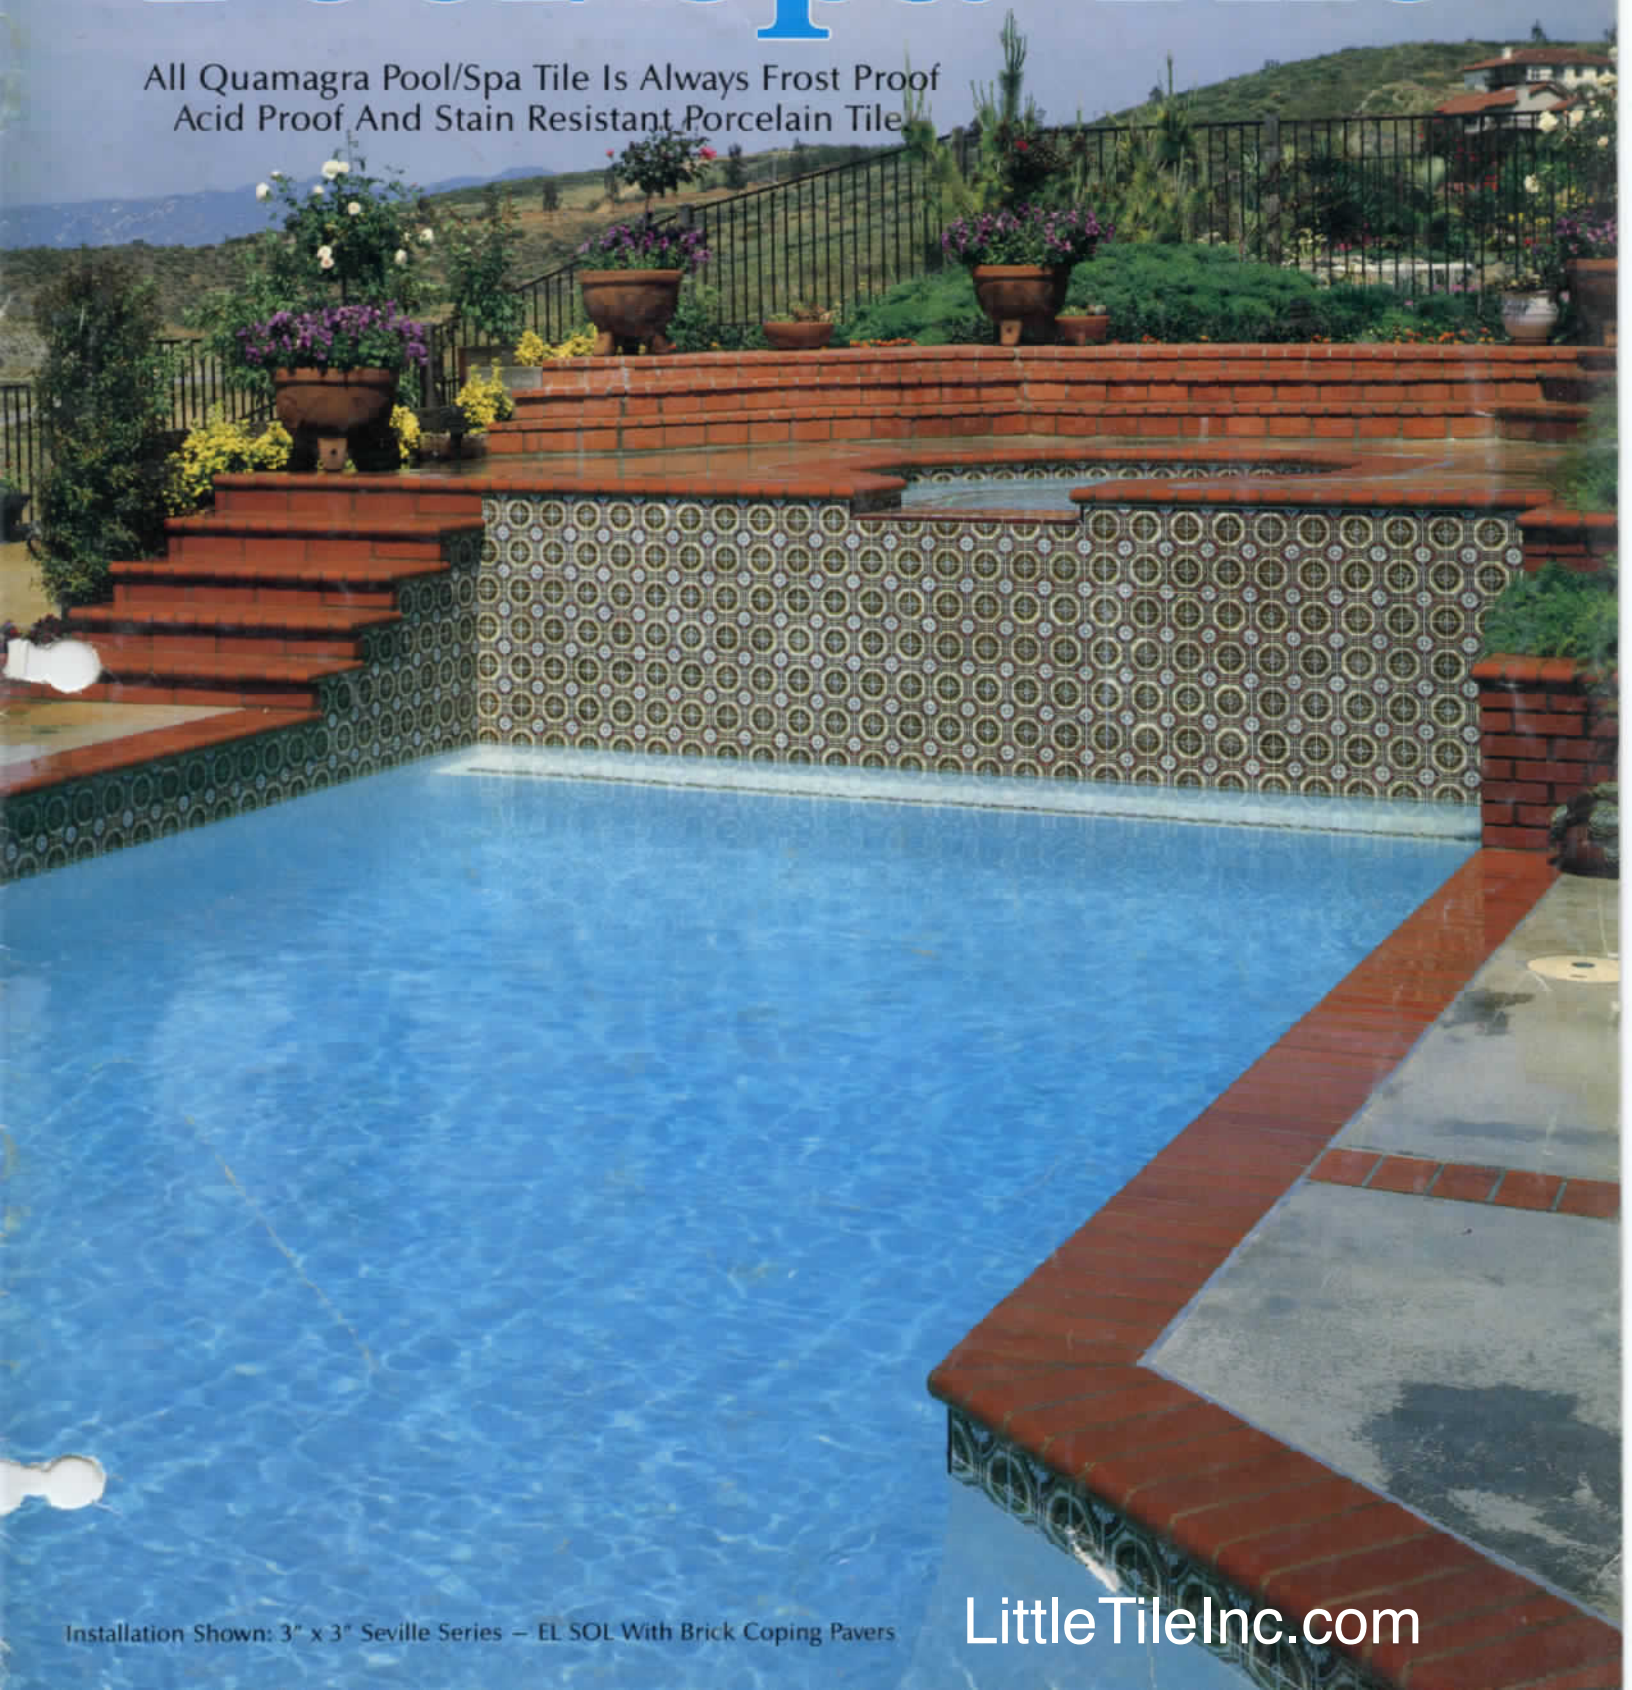

Installation Shown: 3" x 3" Seville Series – EL SOL With Brick Coping Pavers

LittleTileInc.com

BOQUET

- * 12"x13½" mesh backed mounted sheets of frost proof, acid proof, stain resistant porcelain tiles.
- * Surface bullnose available.
- * 6"x6¾" section illustrated.