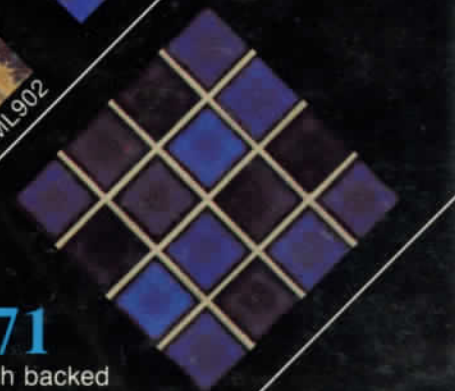

Q-71

12"x12" mesh backed mounted sheets. 1^{3/8}"x1^{3/8}" frost-proof porcelain tiles. 6"x6" section illustrated.