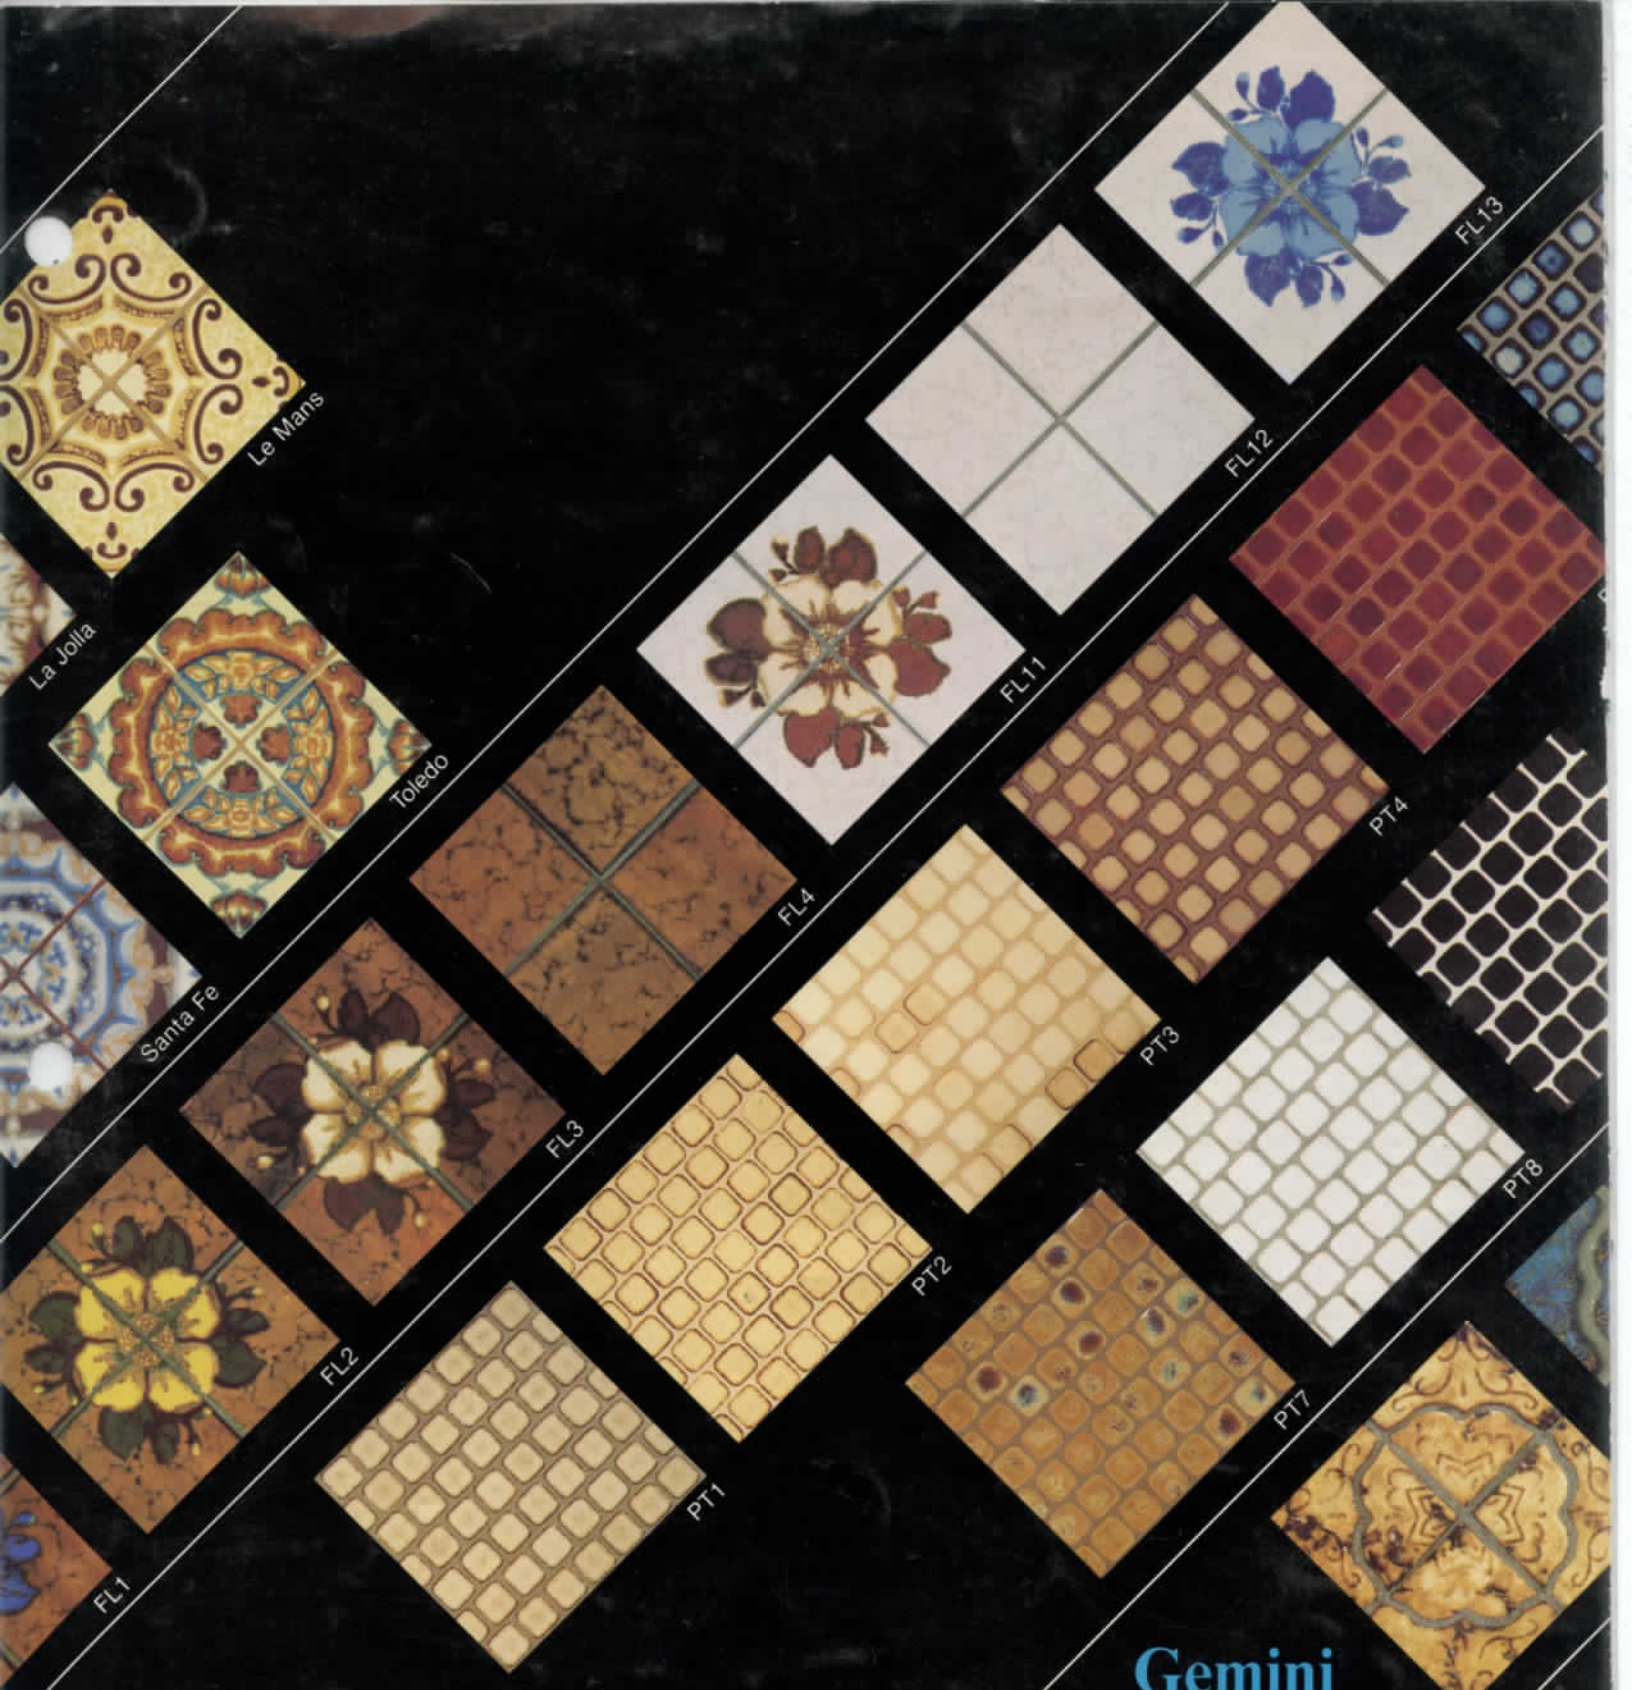

Petite

12"x12" mesh backed
mounted sheets.
Frost-proof porcelain.
Trim available.
6"x6" section illustrated.

Gemini

12"x12" mesh backed
mounted sheets.
Frost-proof porcelain.
Surface Bullnose available.
4"x4" section illustrated.

B

12x13 1/2
Frost-proof
Surface Bull
6"x6 3/4" section