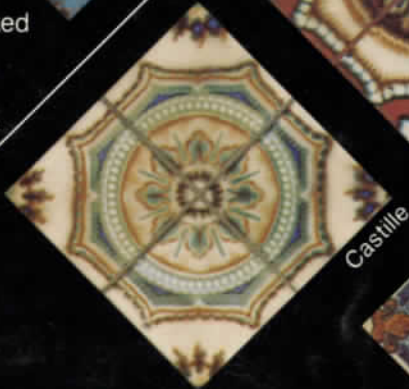

Fresca

6"x6" glazed frost-proof tiles.
Surface Bullnose available.
6"x6" section illustrated.

Venus

12"x12" mesh backed mounted sheets.
Frost-proof porcelain.
Surface Bullnose available.
4"x4" section illustrated.

Castille

Seville

3"x3" frost-proof tiles on 12"x12" mesh backed mounted sheets.
Frost-proof porcelain.
Surface Bullnose available.
6"x6" section illustrated.

Flower

3"x3" frost-proof tiles on 12"x12" mesh backed mounted sheets.
Frost-proof porcelain.
Surface Bullnose available.
6"x6" section illustrated.