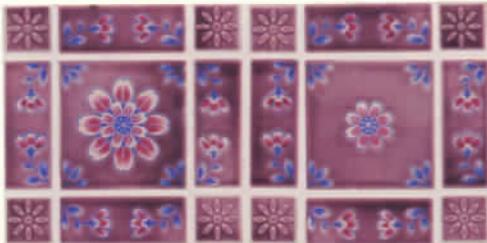

BR 84 Dusty Rose Brittany

BR 80 Dawn Gray Brittany

BR 86 Almond Brittany

BWS 10 White

Retiling a pool is a simple procedure that can give your existing pool the look of today.

## FLORAL FANTASY

FF 3 Gray Floral Fantasy

FF 104 B White Floral Fantasy

FF 1 Mauve Floral Fantasy

FF 118 Cobalt Blue Floral Fantasy