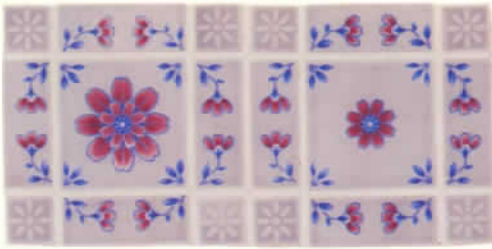

BR 84 Dusty Rose Brittany

BR 80 Dawn Gray Brittany

BR 86 Almond Brittany

BWS 10 White

Retiling a pool is a simple procedure that can give your existing pool the look of today.

## FLORAL FANTASY

FF 3 Gray Floral Fantasy

FF 104 B White Floral Fantasy

FF 1 Mauve Floral Fantasy

FF 118 Cobalt Blue Floral Fantasy