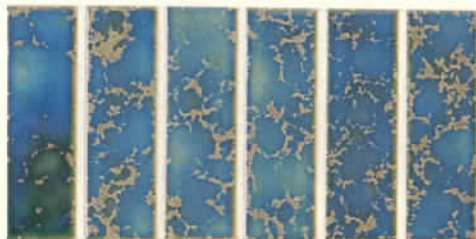

**"Make PRECISION Your Decision"**

**DIAMOND**

AK 20 Blue Diamond

AK 16 Red Diamond

AK 1 Terra Blue Diamond

REC 150 Terra Blue 2"x6"

MTO 114 Bright Blue Cloud 2"x6"

MTO 104 Cobalt Blue 2"x6"

MTO 107 Med. Blue 2"x6"

MTO 113 Varigated sea-green with gold veins 2"x6"

Black 6"x6" Non frostproof SBN available

MTO 117 Blue-gray Cloud 2"x6"

Gray 3"x3"

Black 3"x3"

**Depth Markers**

Available in all numbers including 1/2's. These make excellent house #'s, which are easily visible from the street.