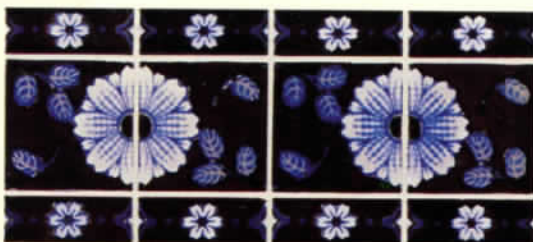

## ROSE & DAISY

RP 740 Beige Rose

RP 710 White Rose

RP 720 Red Rose

RP 700 Blue Rose

RP 730 Brown Rose

These Rose & Daisy designs are not only excellent on pools and spas but make great area designs in kitchens and bathrooms. Solid color field tiles are available in 3 $\frac{3}{8}$ "x3 $\frac{3}{8}$ " and 6"x6" tiles plus a complete line of trim including V-cap.

DP 750 White Daisy

DP 760 Red Daisy

DP 790 Blue Daisy

To help you visualize your pool waterline, we have photographed 6" high tiles. This is the height of tile that is installed on standard pools and spas. However, pools with raised bond beams will have the added beauty of additional rows of tile. All tiles are displayed in the same scale (approx. 1-1/4"=6").