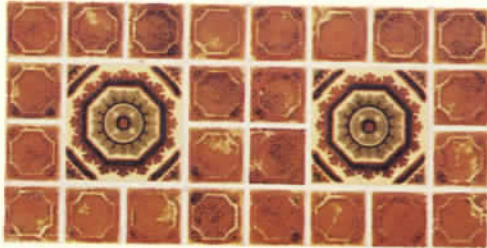

PT 610 Gold Design Arcadia