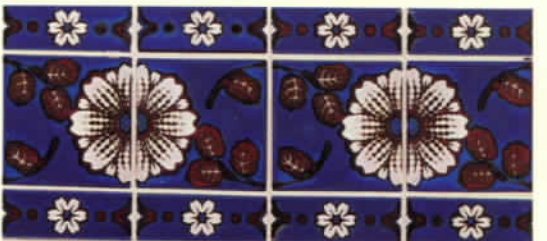

DP 770 Brown Daisy

The spa shown above and on the front cover won the National Spa & Pool Institutes 1st place award. Tiles featured are RP740 Beige Rose and JC26 Bright Blue Pebble Tile.

DP 780 Beige Daisy

DP 750 White Daisy

DP 760 Red Daisy

DP 790 Blue Daisy

To help you visualize your pool waterline, we have photographed 6" high tiles. This is the height of tile that is installed on standard pools and spas. However, pools with raised bond beams will have the added beauty of additional rows of tile. All tiles are displayed in the same scale (approx. 1-1/4"=6").