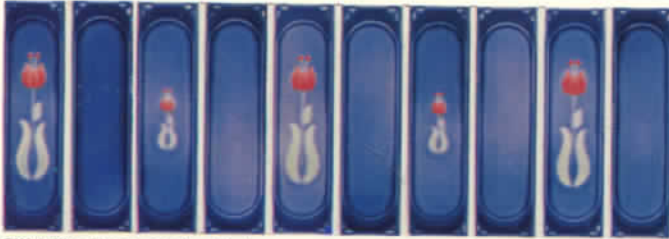

GW 1 Blue/Green Garden Window