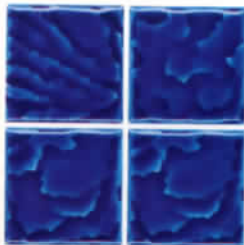

Sovereignty 3" x 3"
12"x12" Dot Mounted
Freedom Item# SV-534