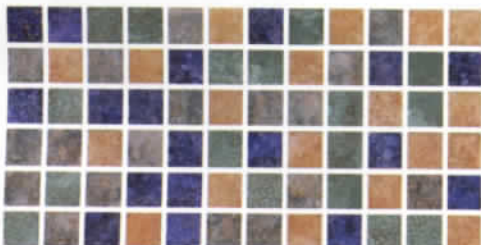

Beaches Border 1" x 1"
5"x12" Mesh Mounted
Multicolor Item# 95241