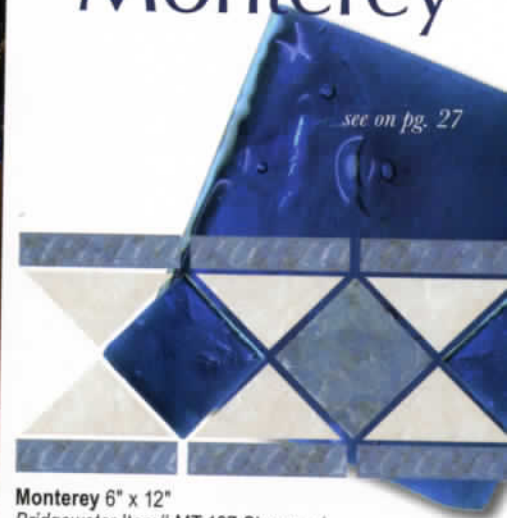

Monterey

see on pg. 27

Monterey 6" x 12"
Bridgewater Item# MT-167 Shown w/
Custom 3" x 3"
Cool Jewels Insert
Peacock Item# CJ-2059