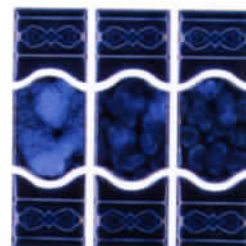

Eclipse 2" x 6"
12"x12" Mesh Mounted
Venus Item# EC-91