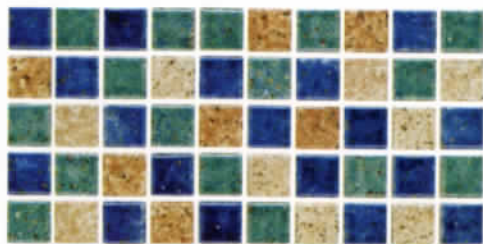

Eclipse 2" x 6"
12"x12" Mesh Mounted
Saturn Item# EC-92

Pool Waterline: Eclipse Saturn 2" x 6" shown with custom Cool Gems Emerald .75" x 1.5" glass insert.

Pompeii

Pool Waterline: Pompeii *Steel Blue* 3" x 3". Raised Wall: Pompeii *Steel Blue* 3" x 3" & *Steel Blue Deco* 6" x 6".
Spa Stairs & Spillway: Pompeii *Steel Blue* 1" x 1", Coping: *Marmore Stone Branco* 4" x 12".