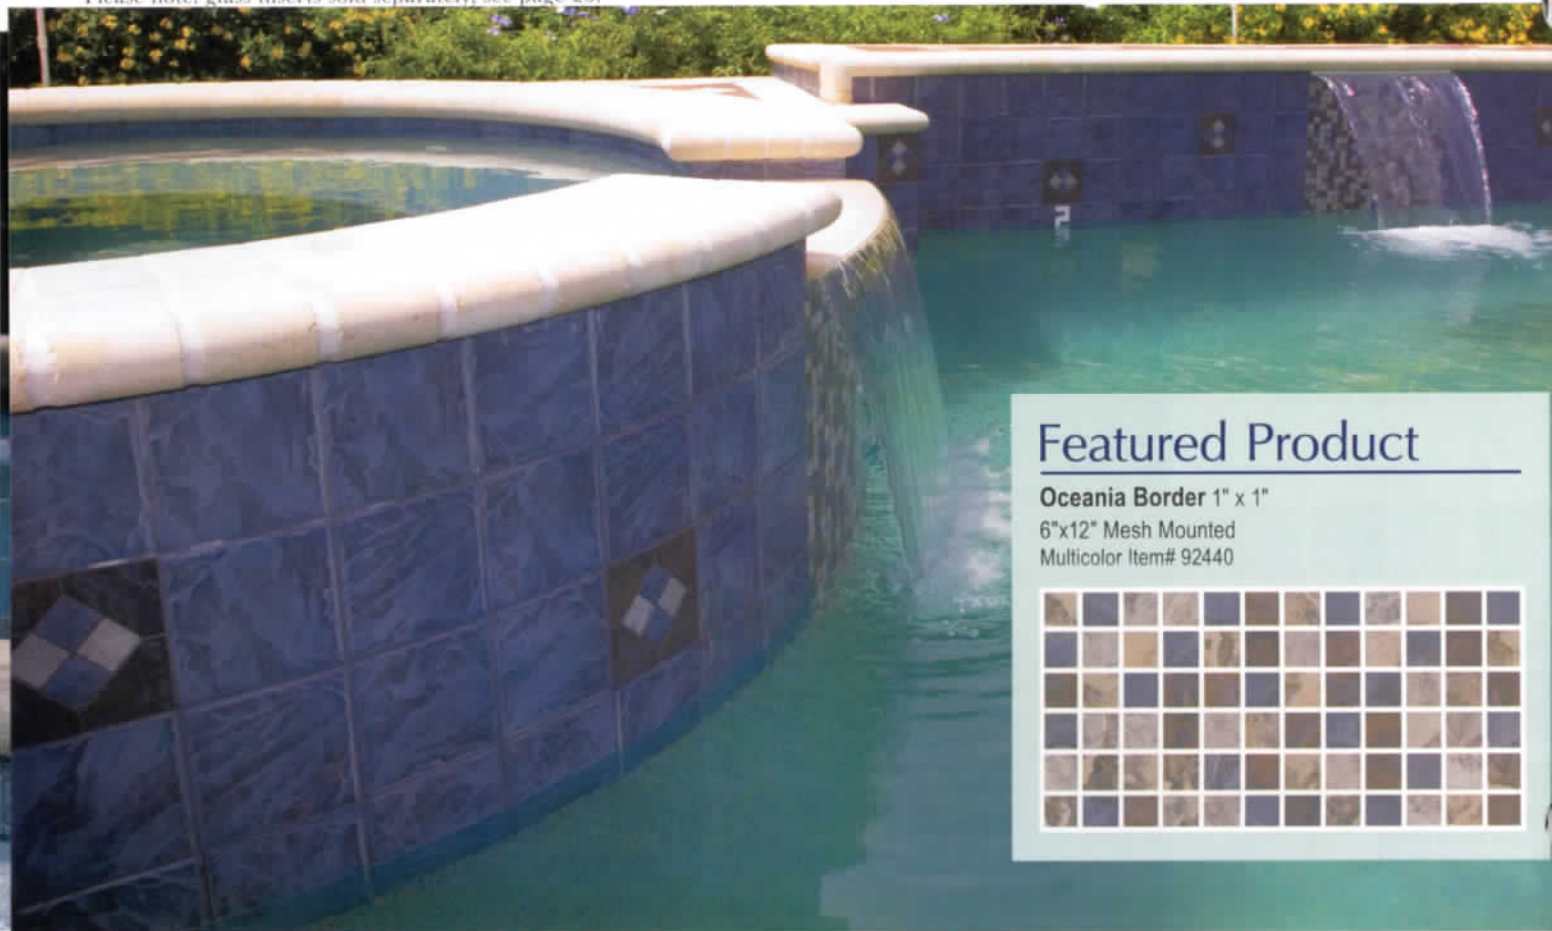

Pool Waterline & Raised Wall: Oceania Mariana 6" x 6" & Oceania Deco Kiribati 6" x 6".

Featured Product

Oceania Border 1" x 1"
6"x12" Mesh Mounted
Multicolor Item# 92440