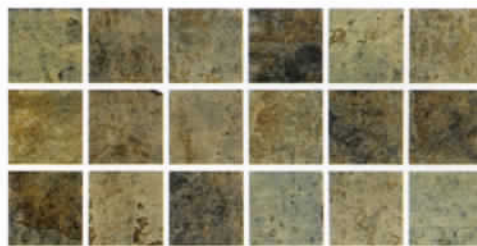

Mestre Antica Mosaic 2" x 2"
12"x12" Mesh Mounted
Lava Item# MA713
Grove Item# MA712 (shown)
Storm Item# MA710
Earth Item# MA711