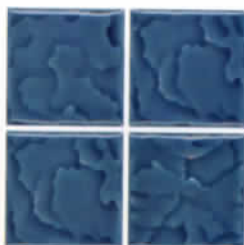

Sovereignty 3" x 3"
12"x12" Dot Mounted
Britannia Item# SV-532