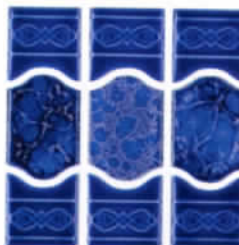

Eclipse 2" x 6"
12"x12" Mesh Mounted
Starlight Item# EC-93