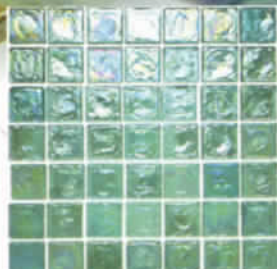

Cool Gems .75\"/>