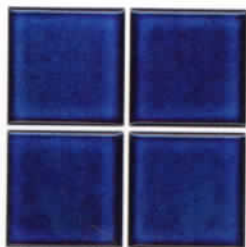

Illusions 3" x 3"
12"x12" Dot Mounted
Cobalt Blue Item# IL-640