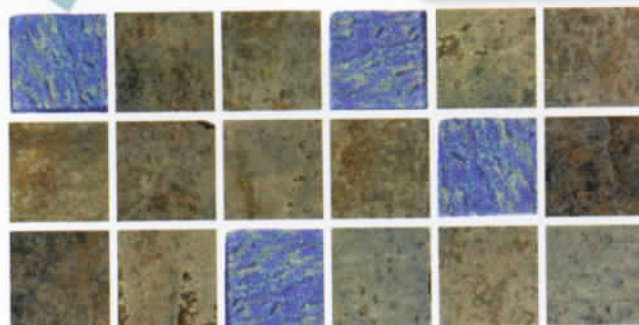

Special Order:

Cool Jewels are the perfect insert for your custom cut tiles.

Mestre Antica Mosaic 2" x 2"
12"x12" Mesh Mounted
Storm Item# MA711
Shown w/ Custom 2" x 2" Insert
Mystic Spring Item# CJ-2052