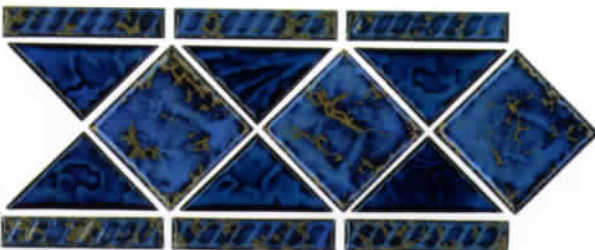

Pool Waterline: Bahamas Deco Caribbean 6" x 6".

Other Products see pg. 47

- 3" x 3" Surface Bullnose
- 3" x 3" Double Bullnose Corner
- 1" x 3" Quarter Round & QRC

new product

Bahamas 6" x 12"
12"x12" Mesh Mounted
St. Lucia Item# BA-706