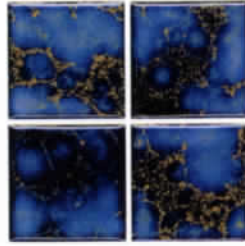

Bahamas 3" x 3"
12"x12" Dot Mounted
Terra Blue Item# BA-702