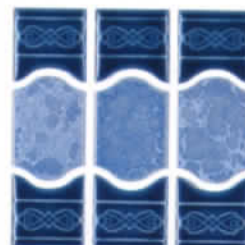

Bahamas 6" x 12"
12"x12" Mesh Mounted
St. Croix Item# BA-708

Eclipse 2" x 6"
12"x12" Mesh Mounted
Gemini Item# EC-94

Eclipse 2" x 6"
12"x12" Mesh Mounted
Venus Item# EC-91

Eclipse 2" x 6"
12"x12" Mesh Mounted
Starlight Item# EC-93