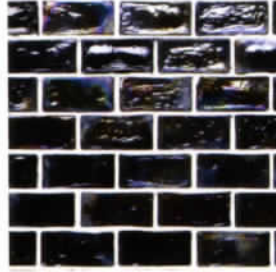

Cool Gems .75\"/>