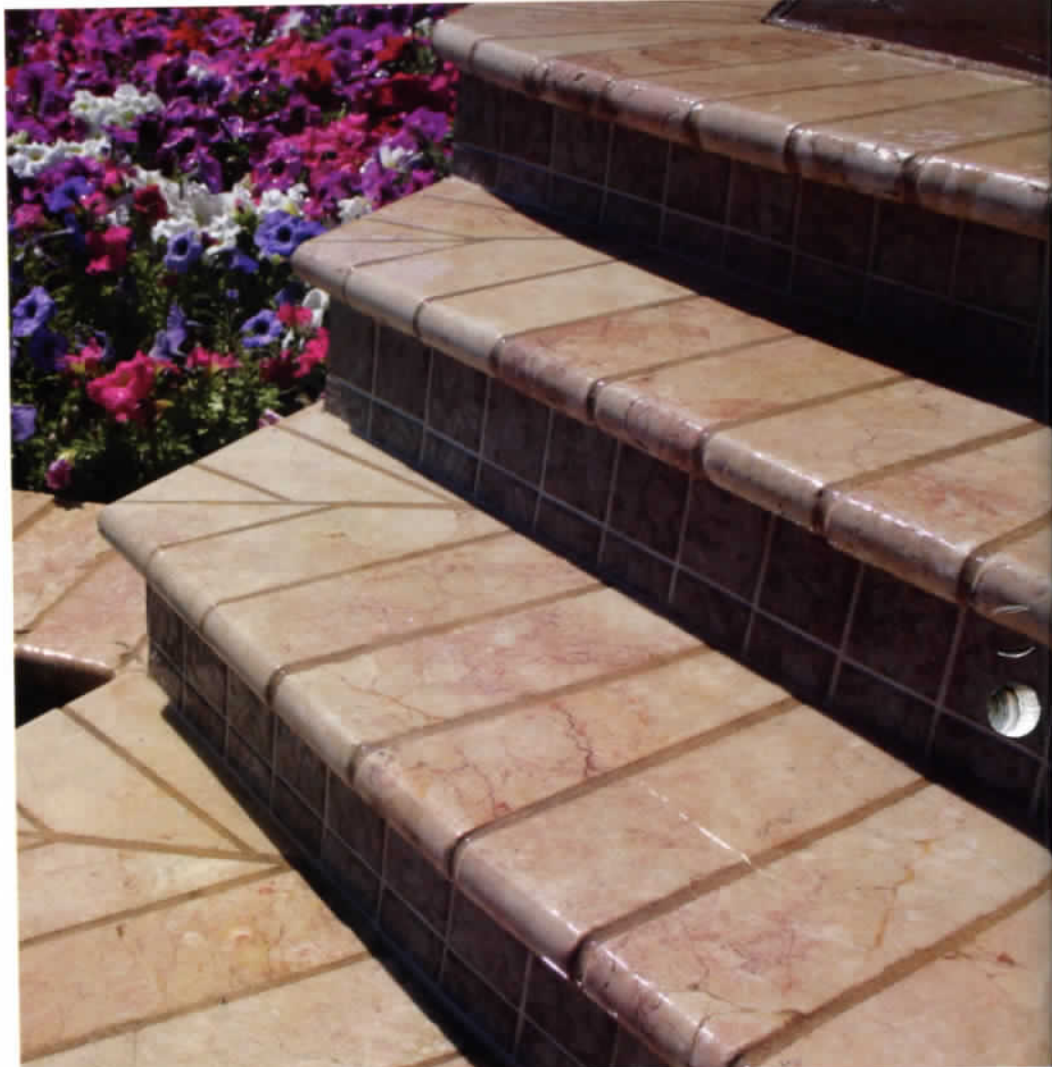

Rosa

Stair Step: Marmore Stone Coping Rosa 4" x 12". Stair Riser: Ridgestone Amber 3" x 3".