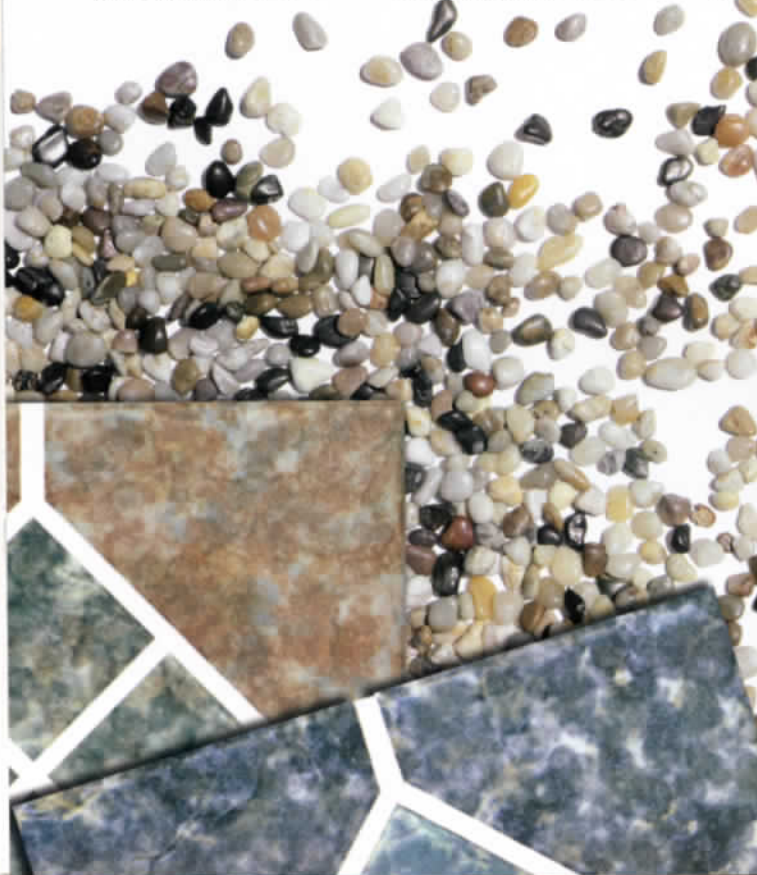

Specifically created to coordinate with popular pebble finishes, Pebblestone is also stunning with traditional plaster finishes.

Spa Waterline: Pebblestone Deco Sedona Red 6" x 6".

Typhoon

Pebblestone 3" x 3"
12"x12" Dot Mounted
Jade Item# PS-382