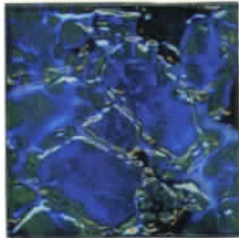

Create a Custom Accent!

Watercolours

Watercolours 6" x 6"
Cerulean Item# WA743