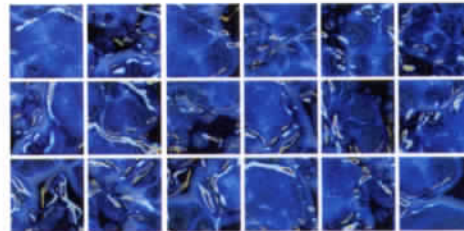

Watercolours Mosaic 2" x 2"
12" x 12" Mesh Mounted
Azure Item# WA740