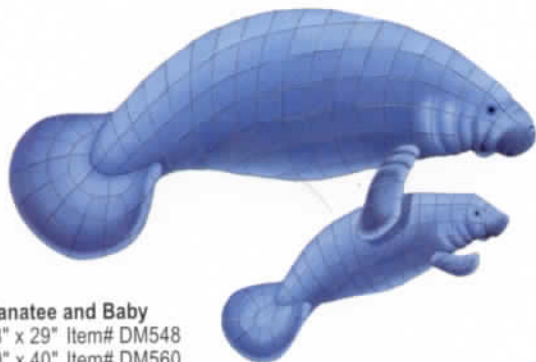

Sea Life Mosaics

Manatee and Baby
48" x 29" Item# DM548
60" x 40" Item# DM560
Manatee and Baby with shadow
48" x 34" Item# DM548SH
60" x 46" Item# DM560SH

Manatee
48" x 19" Item# SM648
60" x 27" Item# SM660
Manatee with shadow
48" x 24" Item# SM648SH
60" x 33" Item# SM660SH