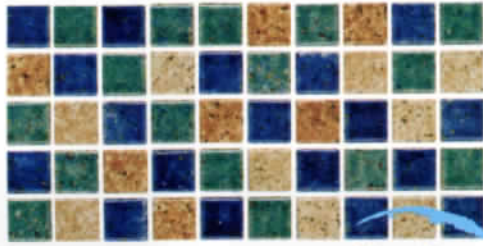

Pompeii

New Item

Pompeii Border 1" x 1"
6"x12" Mesh Mounted
Multicolor Item# PFP-9