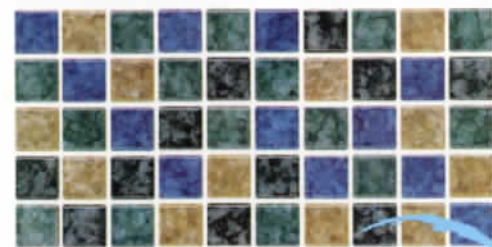

Tropic Isles Border 1" x 1"
6"x12" Mesh Mounted
Multicolor Item# TIP-678

New Item

SIX LOCATIONS To Serve You

California
1205 North Miller
Anaheim, CA 92806
Phone: 714.535.3311
Fax: 714.535.3322

Illinois
255 Beinoris Drive
Wood Dale, IL 60191
Phone: 630.521.9430
Fax: 630.521.9431

Texas
11620 Goodnight Lane #200
Dallas, TX 75229
Phone: 972.243.0222
Fax: 972.243.0808

New Jersey
2122 Felver Court
Rahway, NJ 07065
Phone: 732.815.0368
Fax: 732.680.1910

Florida
1822 SW 2nd St.,
Pompano Beach, FL 33069
Phone: 954.969.1616
Fax: 954.969.1612

Florida
2885 Commerce Parkway Unit B
North Port, FL 34289
Phone: 941.426.8111
Fax: 941.426.8211

Other Products

- 6" x 6" Surface Bullnose
- 3" x 3" Surface Bullnose
- 3" x 3" Double Bullnose Corner
- 1" x 3" Quarter Round & QRC

Portobello