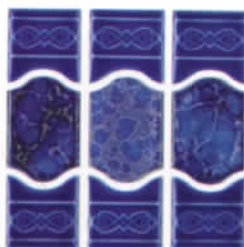

Eclipse 2" x 6"
6"x12" Mesh Mounted
Starlight Item# EC-93