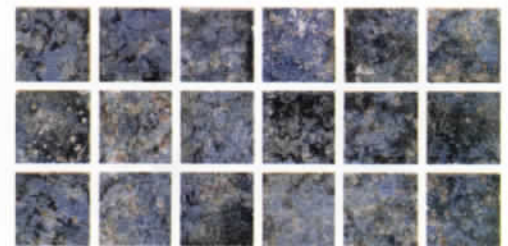

Mediterraneo Mosaic 2" x 2"
12"x12" Mesh Mounted
Oceano Item# MDP680