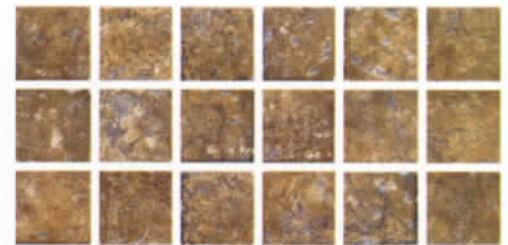

Mediterraneo Mosaic 2" x 2"
12"x12" Mesh Mounted
Noce Item# MDP682