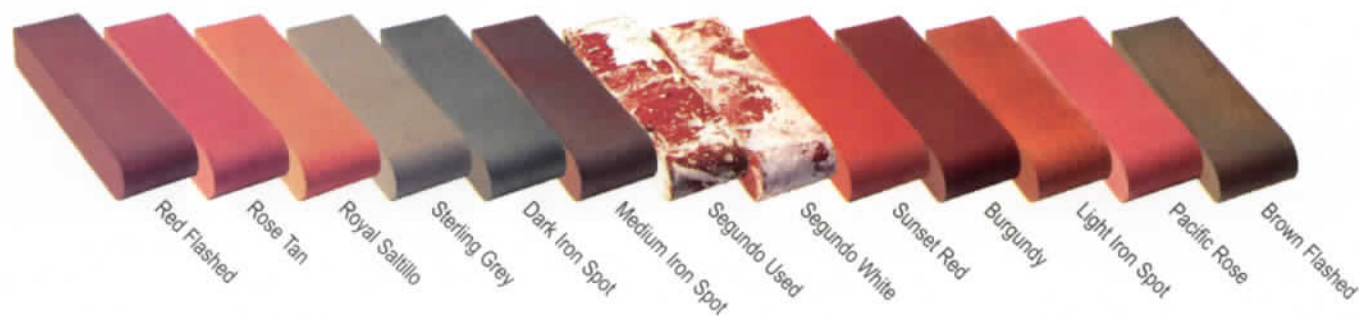

Brick Coping