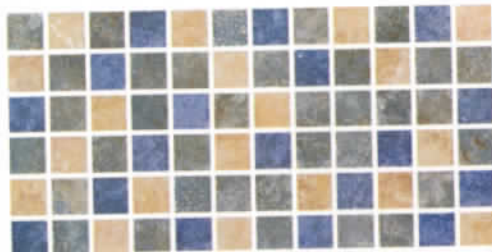

Rivers Border 1" x 1"
6"x12" Mesh Mounted
Multicolor Item# 92421