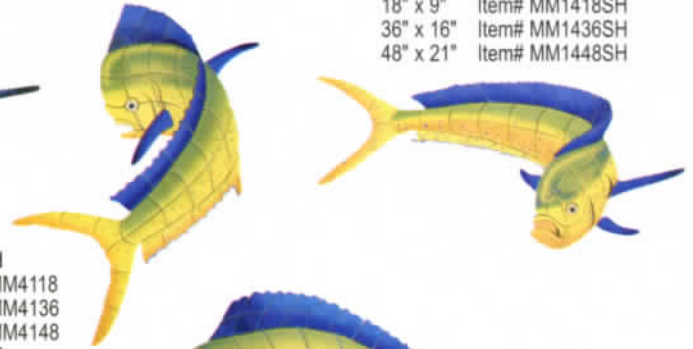

Sea Life Mosaics

Marlin
66" x 43" Item# M63
Marlin with shadow
66" x 43" Item# M63SH

Orca A
20" x 13" Item# OR3920
36" x 23" Item# OR3936
Orca A with shadow
20" x 13" Item# OR3920SH
36" x 23" Item# OR3936SH

Orca B
20" x 9" Item# OR4020
36" x 16" Item# OR4036
Orca B with shadow
20" x 13" Item# OR4020SH
36" x 16" Item# OR4036SH

Mahi Mahi Downward
18" x 9" Item# MM1418
36" x 16" Item# MM1436
48" x 21" Item# MM1448
Mahi Mahi Downward with shadow
18" x 9" Item# MM1418SH
36" x 16" Item# MM1436SH
48" x 21" Item# MM1448SH

Sailfish
44" x 48" Item# SF12
Sailfish with shadow
44" x 48" Item# SF12SH

Mahi Mahi Upward
18" x 12" Item# MM4118
36" x 24" Item# MM4136
48" x 32" Item# MM4148
Mahi Mahi Upward with shadow
18" x 12" Item# MM4118SH
36" x 24" Item# MM4136SH
48" x 32" Item# MM4148SH

Mahi Mahi Sideview
18" x 8" Item# MM1318
36" x 14" Item# MM1336
48" x 19" Item# MM1348
Mahi Mahi Sideview with shadow
18" x 8" Item# MM1318SH
36" x 14" Item# MM1336SH
48" x 19" Item# MM1348SH

Flying Fish A
12" x 9" Item# FF45
12" x 9" Item# FF45R (reverse)
Flying Fish A with shadow
12" x 9" Item# FF45SH
12" x 9" Item# FF45RSH (reverse)

Flying Fish B
12" x 7" Item# FF46
12" x 7" Item# FF46R (reverse)
Flying Fish B with shadow
12" x 7" Item# FF46SH
12" x 7" Item# FF46RSH (reverse)

Flying Fish C
12" x 7" Item# FF47
12" x 7" Item# FF47R (reverse)
Flying Fish C with shadow
12" x 7" Item# FF47SH
12" x 7" Item# FF47RSH (reverse)

Shark
29" x 35" Item# SF5029
41" x 50" Item# SF5041
Shark with shadow
29" x 35" Item# SF5029SH
41" x 50" Item# SF5041SH