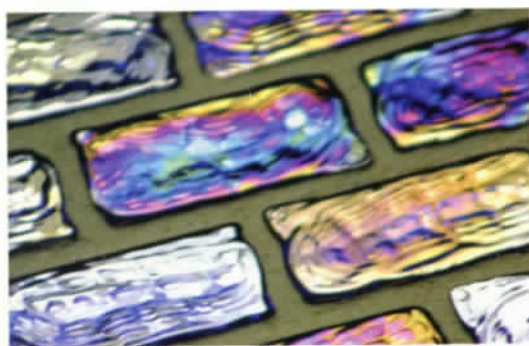

Cool Gems Sapphire .75" x 1.5"
shown with Grey Grout