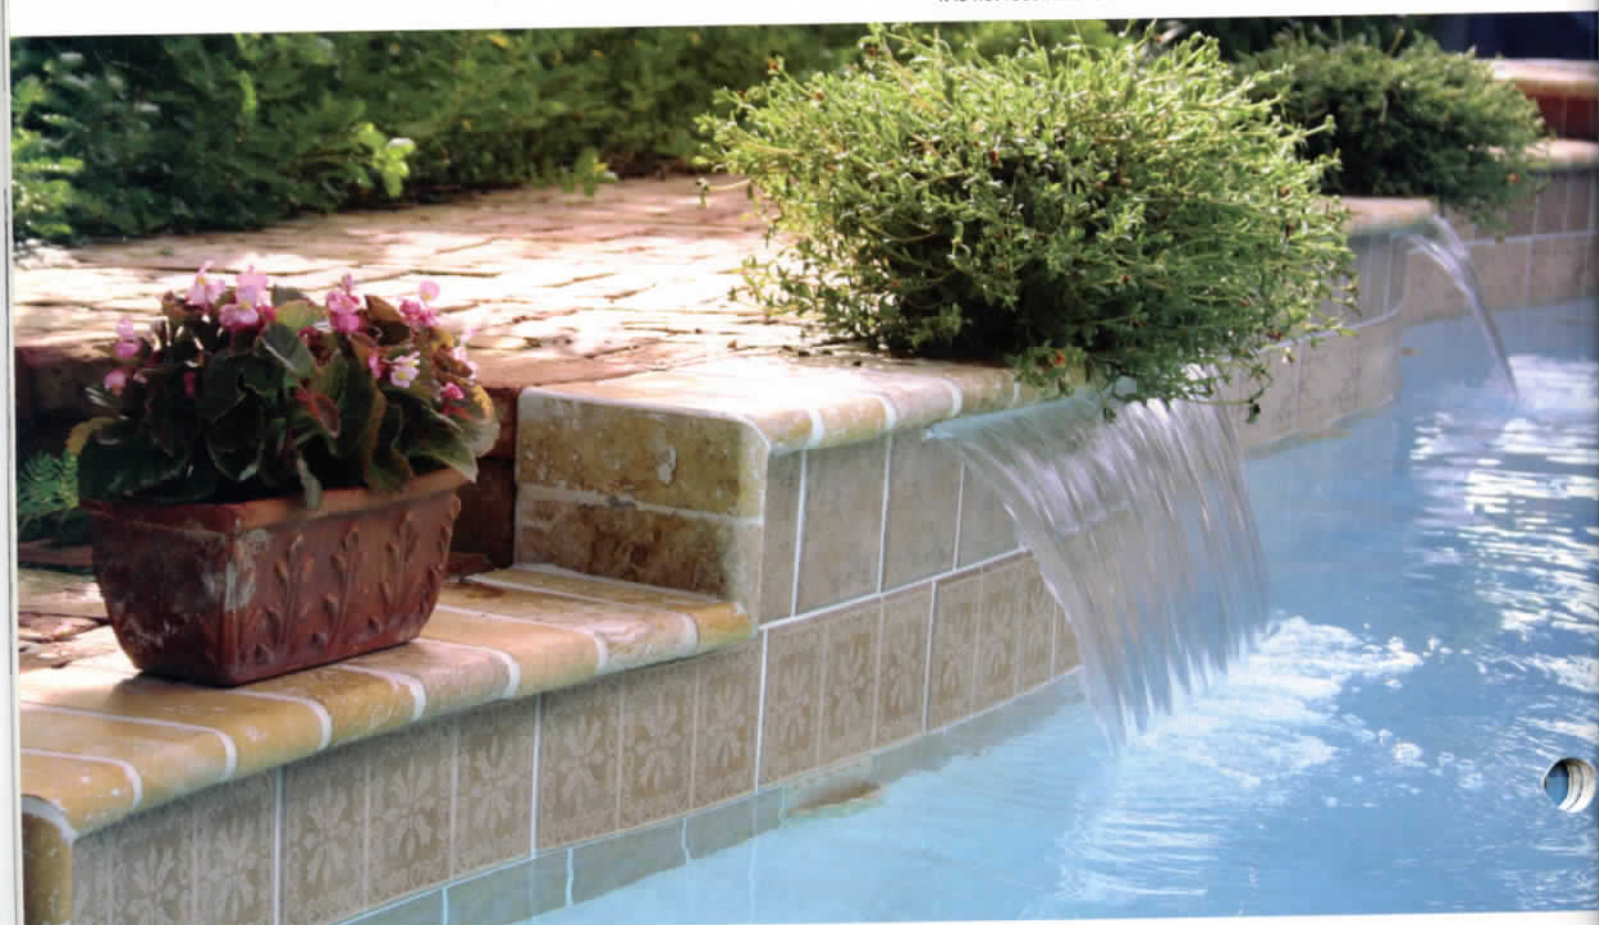

** It is not recommended to use the Etrusco series in freezing and frost are

Pool Waterline & Raised Wall: Etrusco Bone 6" x 6" Perugia Bone 6" x 6".

Ferrara

Ferrara 6" x 6"
Blue Item# 22986

Ferrara Deco 6" x 6"
Imola Blue Item# 80565