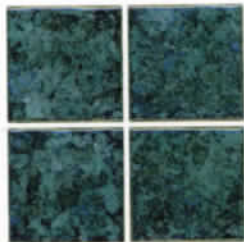

Tropic Isles 3" x 3"
12"x12" Dot Mounted
Aruba Item# TIM-671