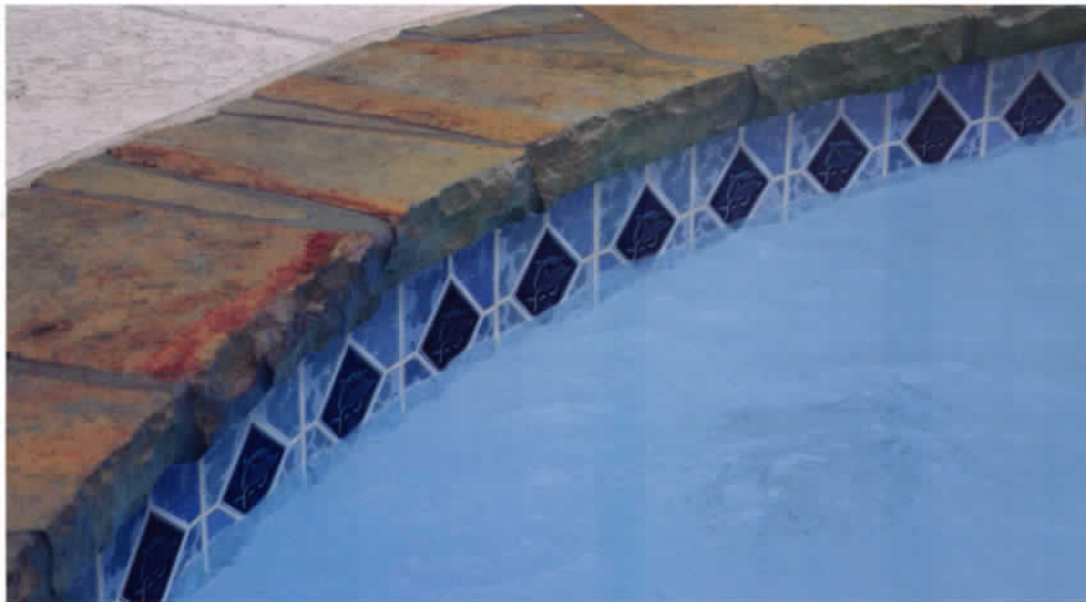

Pool Waterline: Bahamas Deco *Caribbean* 6" x 6".