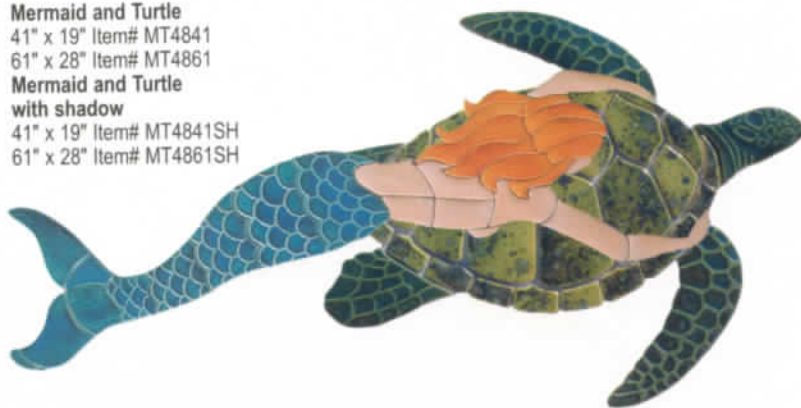

22" x 21" Item# SG18

Mermaid and Turtle
41" x 19" Item# MT4841
61" x 28" Item# MT4861

Mermaid and Turtle
with shadow

41" x 19" Item# MT4841SH

61" x 28" Item# MT4861SH