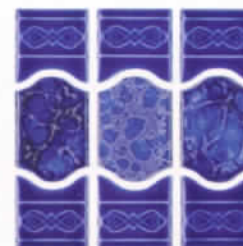

Eclipse 2" x 6"
6"x12" Mesh Mounted
Starlight Item# EC-93