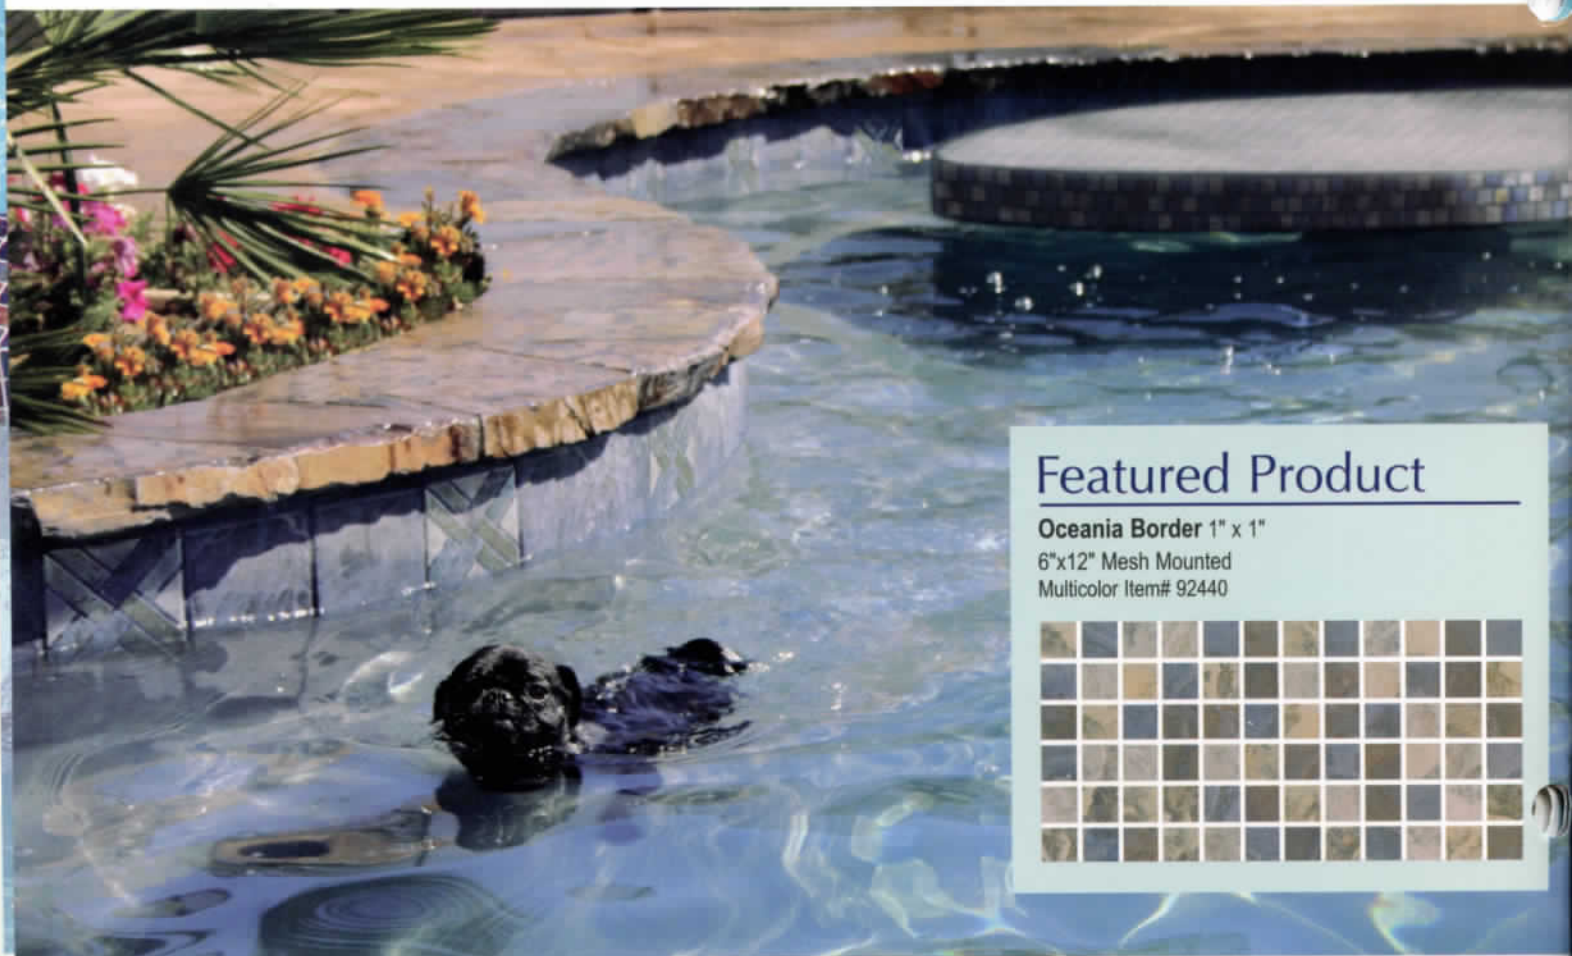

Featured Product

Oceania Border 1" x 1"
6"x12" Mesh Mounted
Multicolor Item# 92440