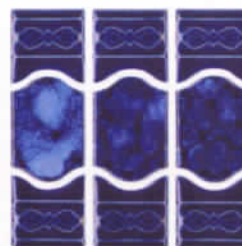

Eclipse 2" x 6"
6"x12" Mesh Mounted
Venus Item# EC-91