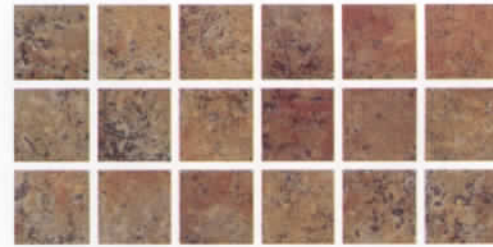

Empire Mosaic 2" x 2"
12"x12" Mesh Mounted
Aztec Item# EMP650

CONTENTS

6" x 12" Selections _____	21	All Tile Pools _____	43
6" x 6" Selections _____	2-20,46-47	Specialty Products _____	44
3" x 6" Selections _____	22-23,29,31,33	Coping _____	36
2" x 6" Selections _____	23,29	Decking Collection _____	37
3" x 3" Selections _____	4,12,16,18,22-34	Sea Life Mosaics _____	38-42
2" x 2" Selections _____	2-6,9,13-14	Glass Mosaics _____	48
Glass Tozettos _____	4, 11		

Other Products see pg. 45

- 6" x 6" Bullnose

Color Variation

The natural beauty of glazed tile lies in its subtle shade variations. Manufactured tile may vary from these shown. Visually check the actual shade before installation.

Recommended Usage, Care and Maintenance, and Warranty information on page 45.