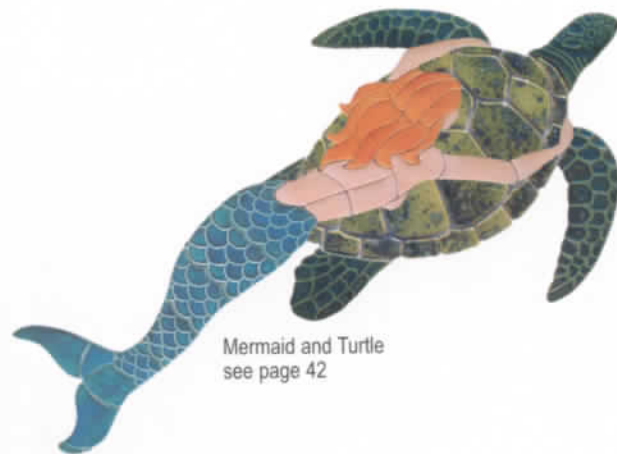

Mermaid and Turtle
see page 42