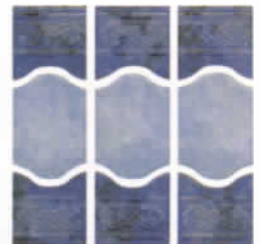

Raised Wall: Mariner Sail 2" x 6".

Mariner

Mariner 2" x 6"
6"x12" Mesh Mounted
Sail Item# MN-305

Mariner 2" x 6"
6"x12" Mesh Mounted
Knot Item# MN-306

Mariner 2" x 6"
6"x12" Mesh Mounted
Bosun Item# MN-307