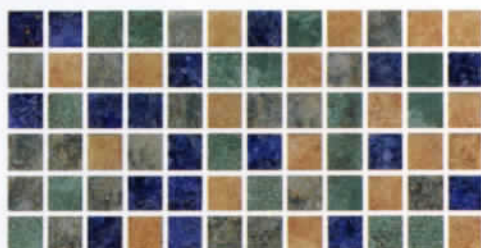

Beaches Border 1" x 1"
6"x12" Mesh Mounted
Multicolor Item# 95241