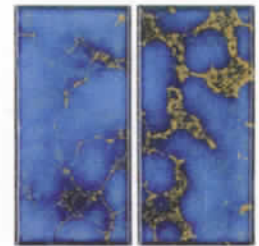

Venetian 3" x 6"
12"x12" Mesh Mounted
Terra Blue Item# VE-902

Eclipse