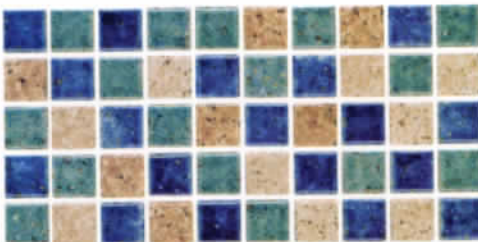

Pompeii Border 1" x 1"
6"x12" Mesh Mounted
Multicolor Item# PFP-9