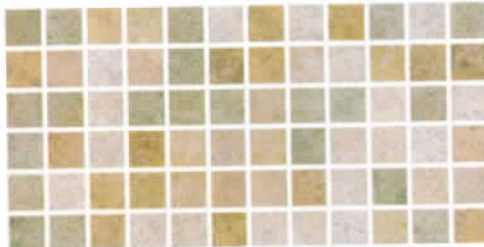

Tibre Border 6" x 12"
Mesh Mounted
Multicolor Item# 87605

Other Products

- 1" x 6" Quarter Round & QRC
- V-Cap & V-Cap Corner
- 12" x 12" field tiles
- 3" x 12" Surface Bullnose

** It is not recommended to use the Etrusco series in freezing and frost are