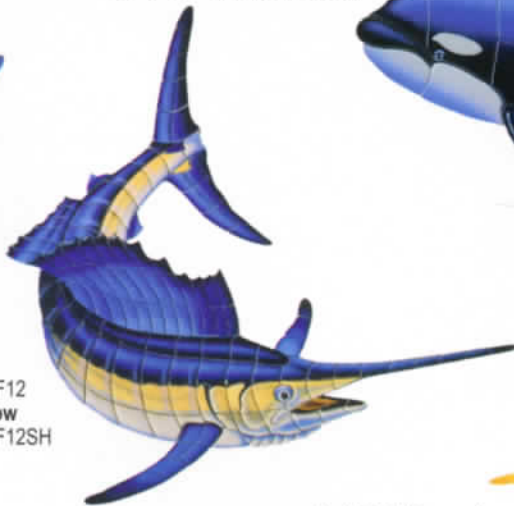

Sailfish
44" x 48" Item# SF12
Sailfish with shadow
44" x 48" Item# SF12SH