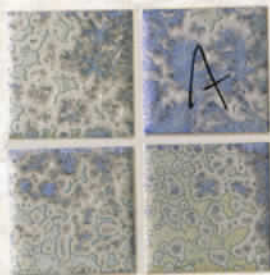

Crystalline

Surf
3"x3"—CR-430