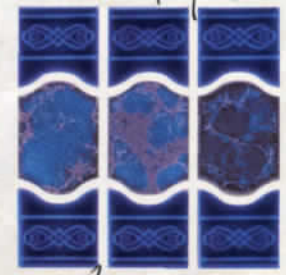

Starlight
2"x6"—EC-93