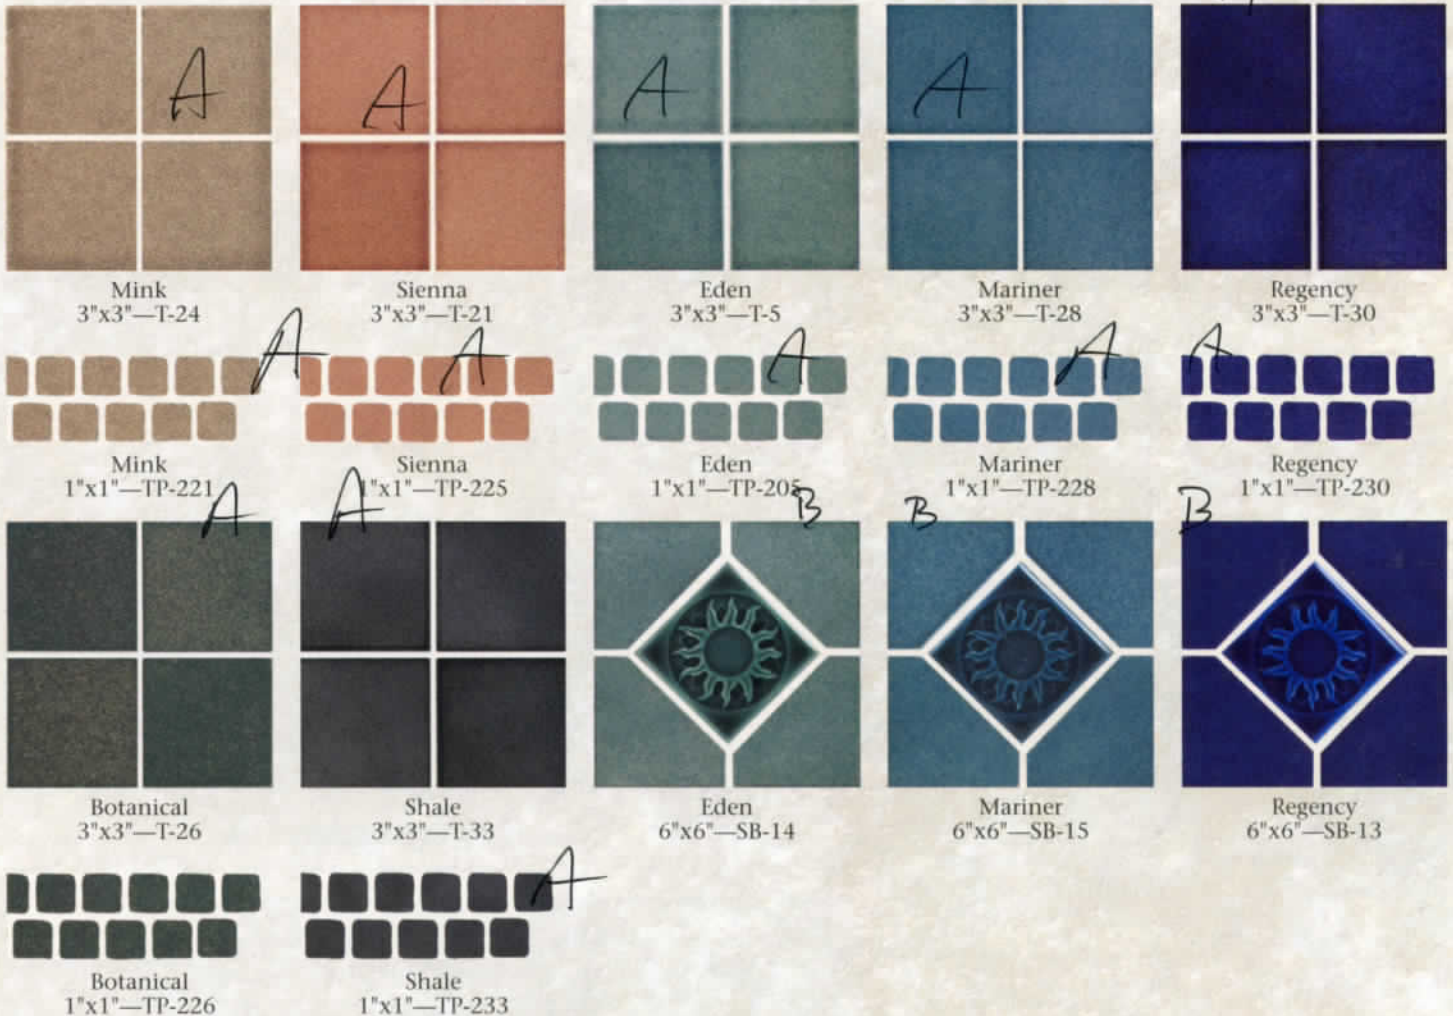

Nassau
1"x1"—BAP-701

Crystalline Tahitian Sun

Bahamas Nassau and Caribbean Deco

Trinity glazed porcelain tile creates a dramatic impression of depth and richness through subtle color variations.

Trinity

* The natural beauty of glazed tile lies in its subtle shade variations. Manufactured tile may vary from these shown. Visually check the actual shade before installation.