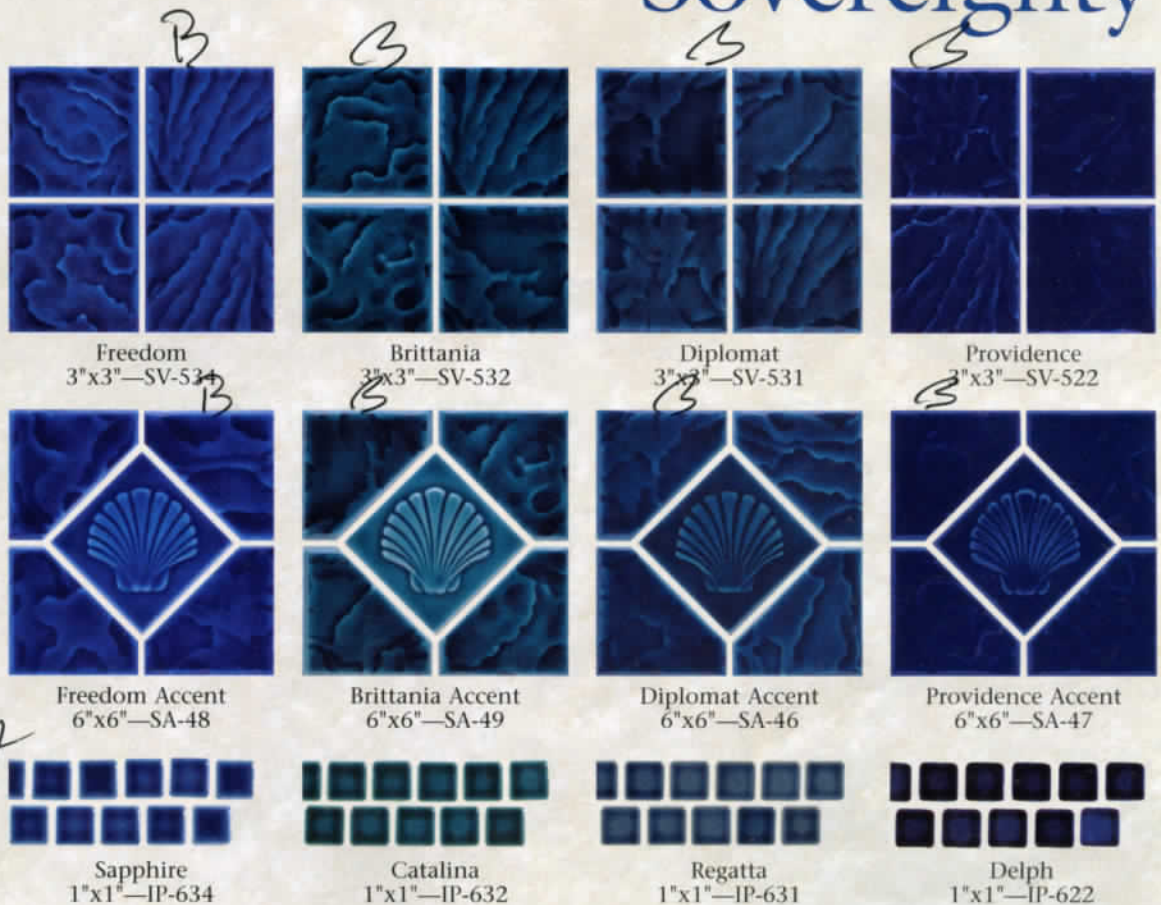

Catalina
1"x1"—IP-632

Jade
3"x3"—IL-630

Cobalt Blue
3"x3"—IL-640

Delph
3"x3"—IL-622

Jade
1"x1"—IP-630

Cobalt Blue
1"x1"—IP-640

Delph
1"x1"—IP-622

Illusions Cloud Blue & Sapphire

- 3"x3" glazed porcelain tile, dot-mounted.
- Illusions line includes matching 1"x1" tiles.
- Illusions coordinates beautifully with Maui, Pacific and Seclusions.
- Specialty pieces for Illusions include surface bullnose, double bullnose corner, quarter round and quarter round corner for creating a rounded finish.
- Specialty pieces for Sovereignty include surface bullnose and double bullnose.
- 1 sheet = 1 sq. ft.

Seclusions

A delicate flower, Seclusions glazed porcelain tile adds a sense of tranquility to any pool or spa. Created specifically to match our popular Illusions 3"x3" tile.

Sovereignty

Express your independence with this stately tile. Your unique, ocean-inspired design can be customized with the 5-piece shell accents.