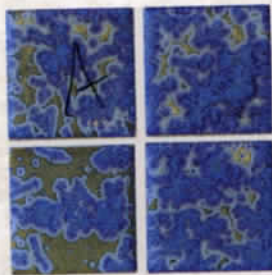

Deep Sea
3"x3"—CR-434