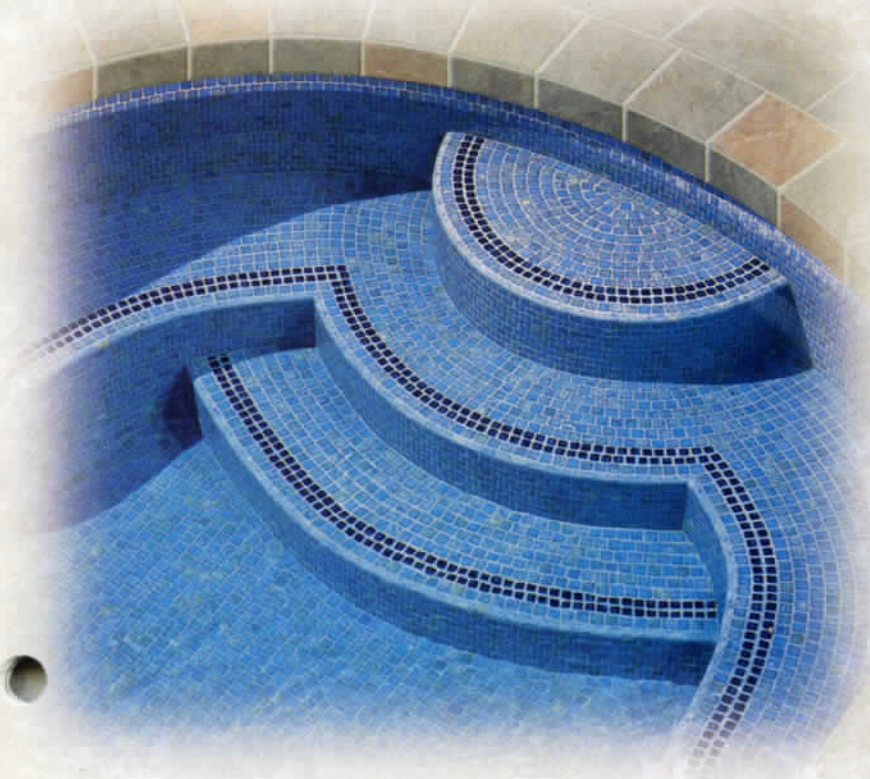

Matte Black
6"x6"—PT-614

- North Sea and 6"x6" Solids are available with a 6"x6" surface bullnose.

Cap Tiles

Non-frost-proof cap tiles are offered in many colors. Check with the nearest branch for availability.

All-Tile Pools

Enjoy luxurious resort-style living in your own backyard! True, rich, vibrant color illuminates from the smooth, easy-to-care-for surface of an all-tile pool. Our 1"x1" glazed porcelain tiles are a beautiful and durable alternative to traditional surface finishes. At Portobello, we are committed to an in-stock availability of the six most popular 1"x1" tile colors. Make your dream a reality with an all-tile pool.