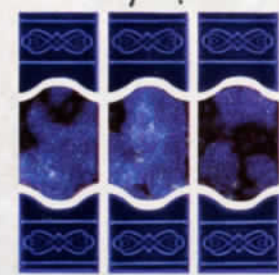

Eclipse Starlight

A Eclipse

Saturn
2"x6"—EC-92

Starlight
2"x6"—EC-93

Venus
2"x6"—EC-91

Gemini
2"x6"—EC-94

Great for waterline, outdoor showers and bathrooms, Edgewater glazed porcelain tile can also be used to create commercial racing lanes.

A Edgewater

Indigo
2"x2"—EW-76

Cobalt
2"x2"—EW-640

Opal
2"x2"—EW-649

Terra Blue
2"x2"—EW-702

Everglade
2"x2"—EW-650

* The natural beauty of glazed tile lies in its subtle shade variations. Manufactured tile may vary from these shown. Visually check the actual shade before installation.