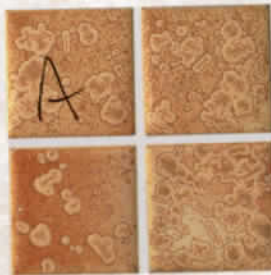

Tahitian Sun
3"x3"—CR-488