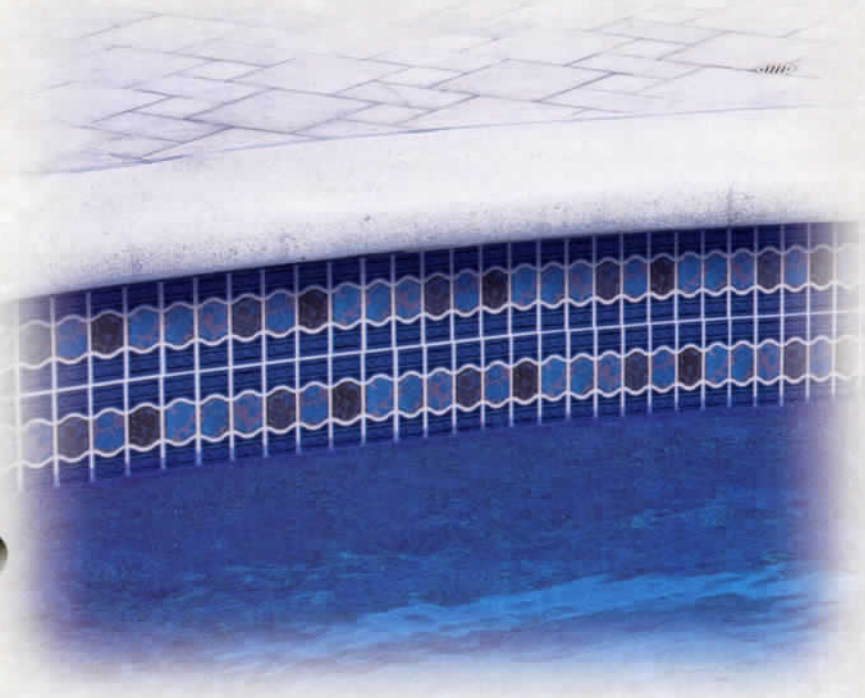

Eclipse Starlight

A Eclipse

Saturn
2"x6"—EC-92

Starlight
2"x6"—EC-93

Venus
2"x6"—EC-91

Gemini
2"x6"—EC-94

Great for waterline, outdoor showers and bathrooms, Edgewater glazed porcelain tile can also be used to create commercial racing lanes.