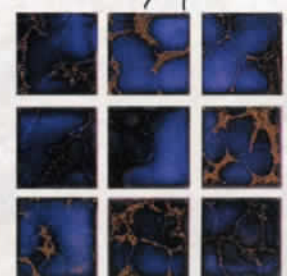

A Edgewater

Indigo
2"x2"—EW-76

Cobalt
2"x2"—EW-640

Opal
2"x2"—EW-649

Terra Blue
2"x2"—EW-702

Everglade
2"x2"—EW-650

* The natural beauty of glazed tile lies in its subtle shade variations. Manufactured tile may vary from these shown. Visually check the actual shade before installation.