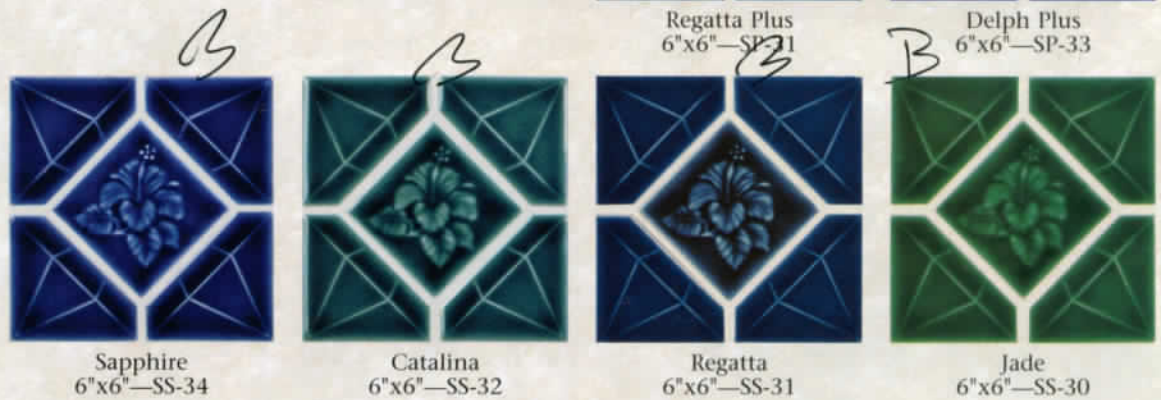

Sovereignty

Express your independence with this stately tile. Your unique, ocean-inspired design can be customized with the 5-piece shell accents.