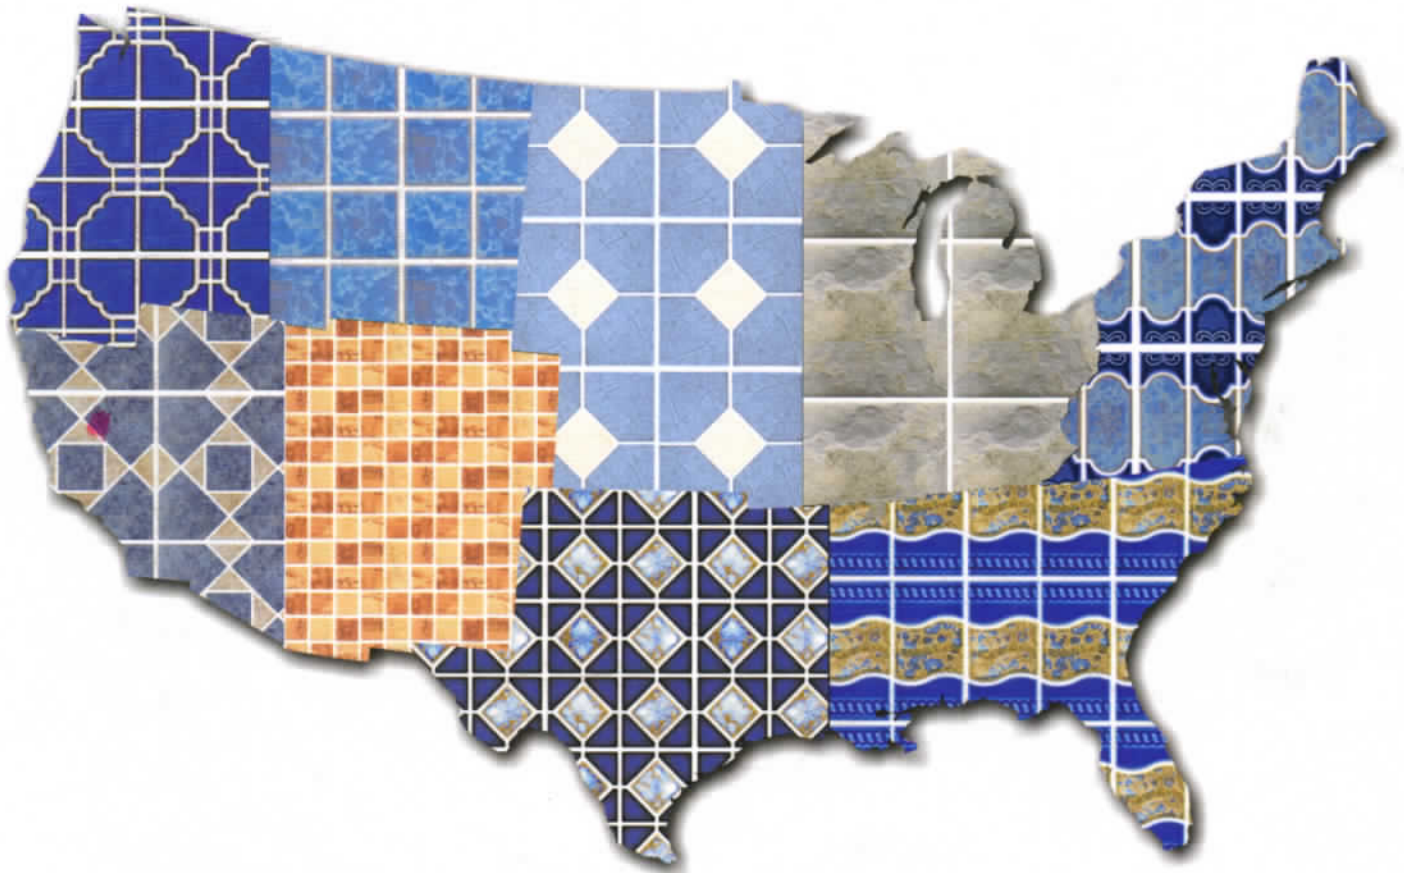

2003

INTERNATIONAL POOL TILE

POOL & SPA TILE

The Outdoor Tile Company®

BIG ENOUGH TO LEAD . SMALL ENOUGH TO CARE

LittleTileInc.com