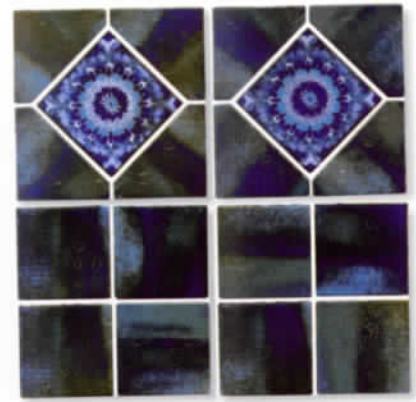

CI-7
Teal Blue

CI-307
Teal Blue (3 X 3)