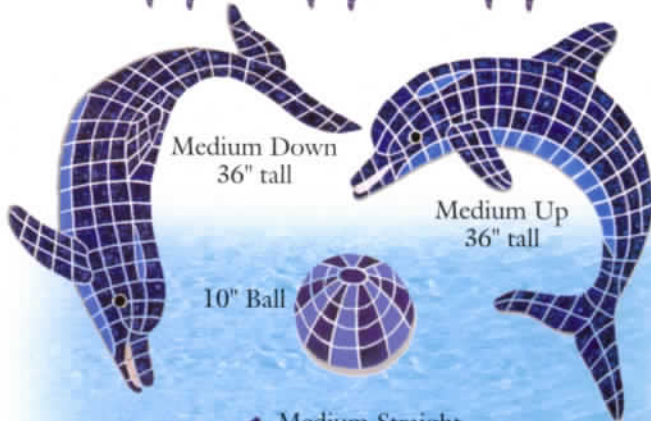

Plantation Red

Autumn Leaves

$3\frac{5}{8} \times 9 \times 2\frac{1}{4}$

$3\frac{5}{8} \times 11\frac{5}{8} \times 2\frac{1}{4}$

$3\frac{5}{8} \times 12\frac{1}{4} \times 1\frac{1}{4}$

MOSAICS

Medium Down
36" tall

Medium Up
36" tall

10" Ball

Twin Dolphin
53" long / Blue or Teal

Medium Straight
39" long

Hibiscus
Small 6" X 6"
Large 17" x 12"

Sail Fish
49" X 36"

Large Mermaid
4'6" tall
3' wide
Blue or Teal
Blonde or Brunette

Lobster
Small 9" X 11"
Med. 11" X 14"
Large 22 X 25

Small Group of Fish
27" tall - up to 6' wide / Blue or Teal
Also available in Large Group
47" tall - up to 9' wide / Blue or Teal

Bottom Crabs / Blue or Tan
Small 16" X 12"
Med. 21" X 15"