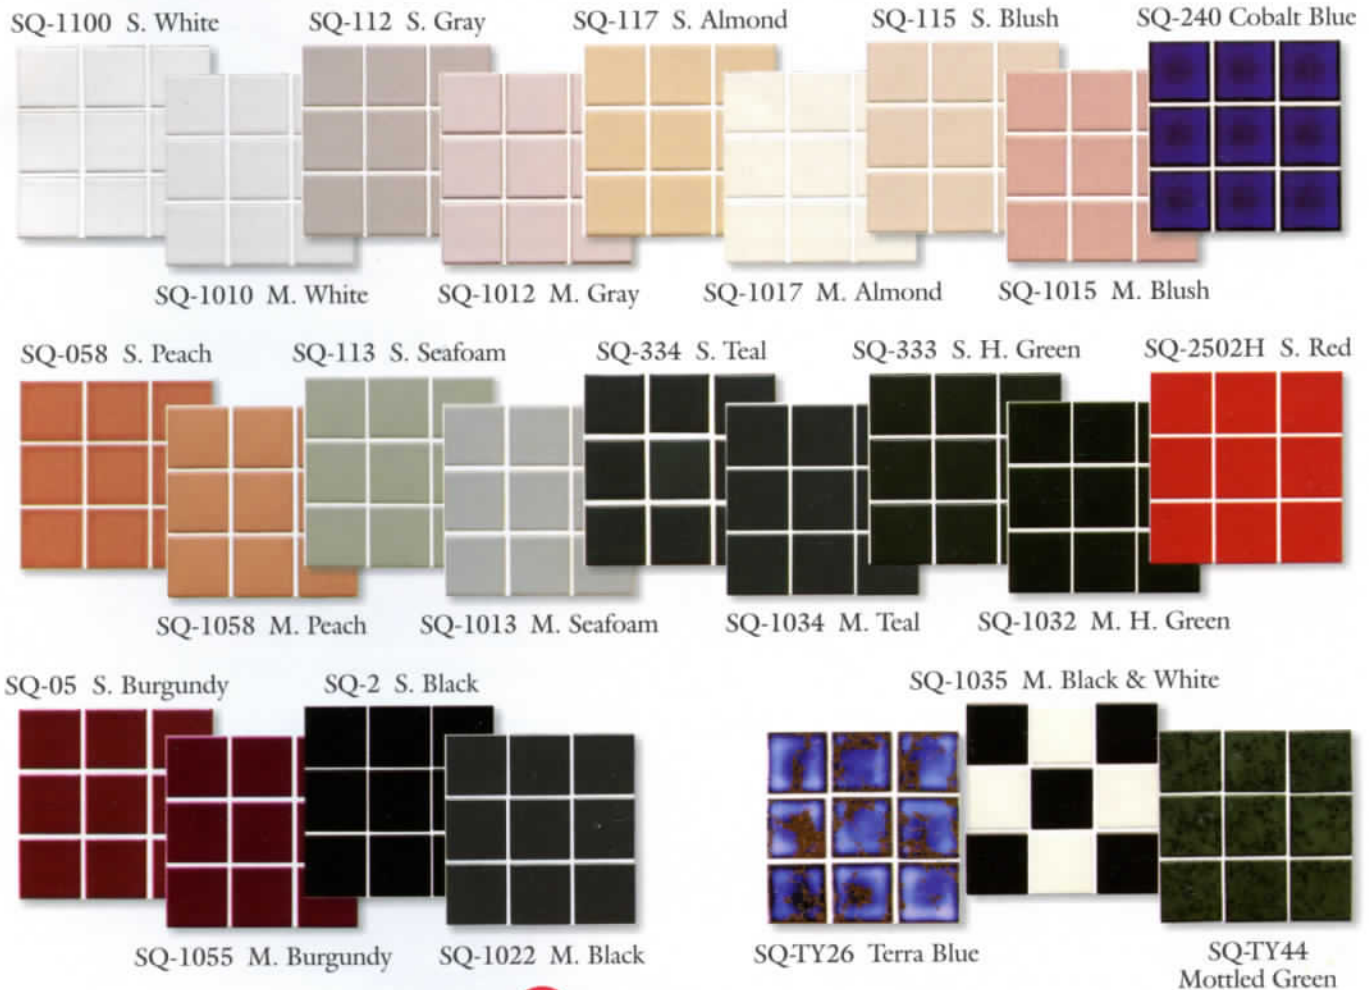

B

SQUARE DESIGNER'S COLLECTION

SQ SERIES (2" X 2" SQUARE CORNER) 1 SHEET = 1.088 SQ. FT. / 32.64 SHEETS PER BOX / 36 BOXES PER PALLET