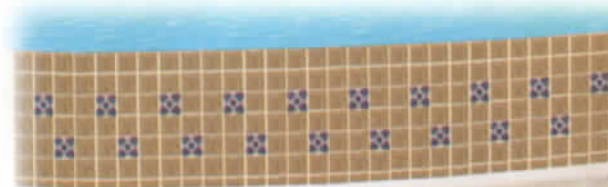

EW-754  
Pewter

15.50

EW-752 DECO  
Rosso

EW-757 DECO  
Blue

EW-755 DECO  
Verde

**B**

**VALMIC VALMIC SERIES (6 X 6)**

1 SHEET = 0.247 SQ. FT. / 7.42 SQ. FT. PER BOX / 96 BOXES PER PALLET