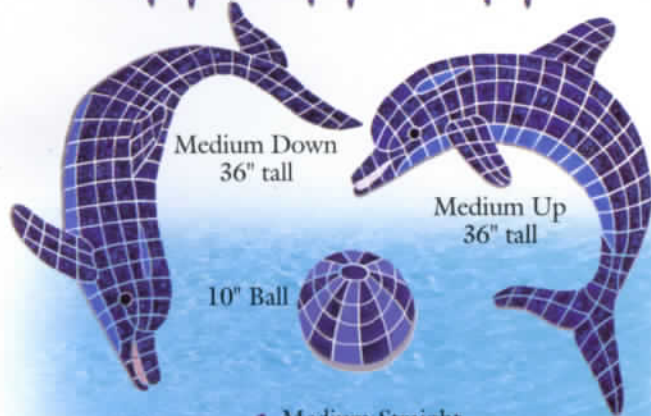

# MOSAICS

Medium Down  
36" tall

Medium Up  
36" tall

10" Ball

Medium Straight  
39" long

Twin Dolphin  
53" long / Blue or Teal

Sail Fish  
49" X 36"

Large Mermaid  
4'6" tall  
3' wide  
Blue or Teal  
Blonde or Brunette